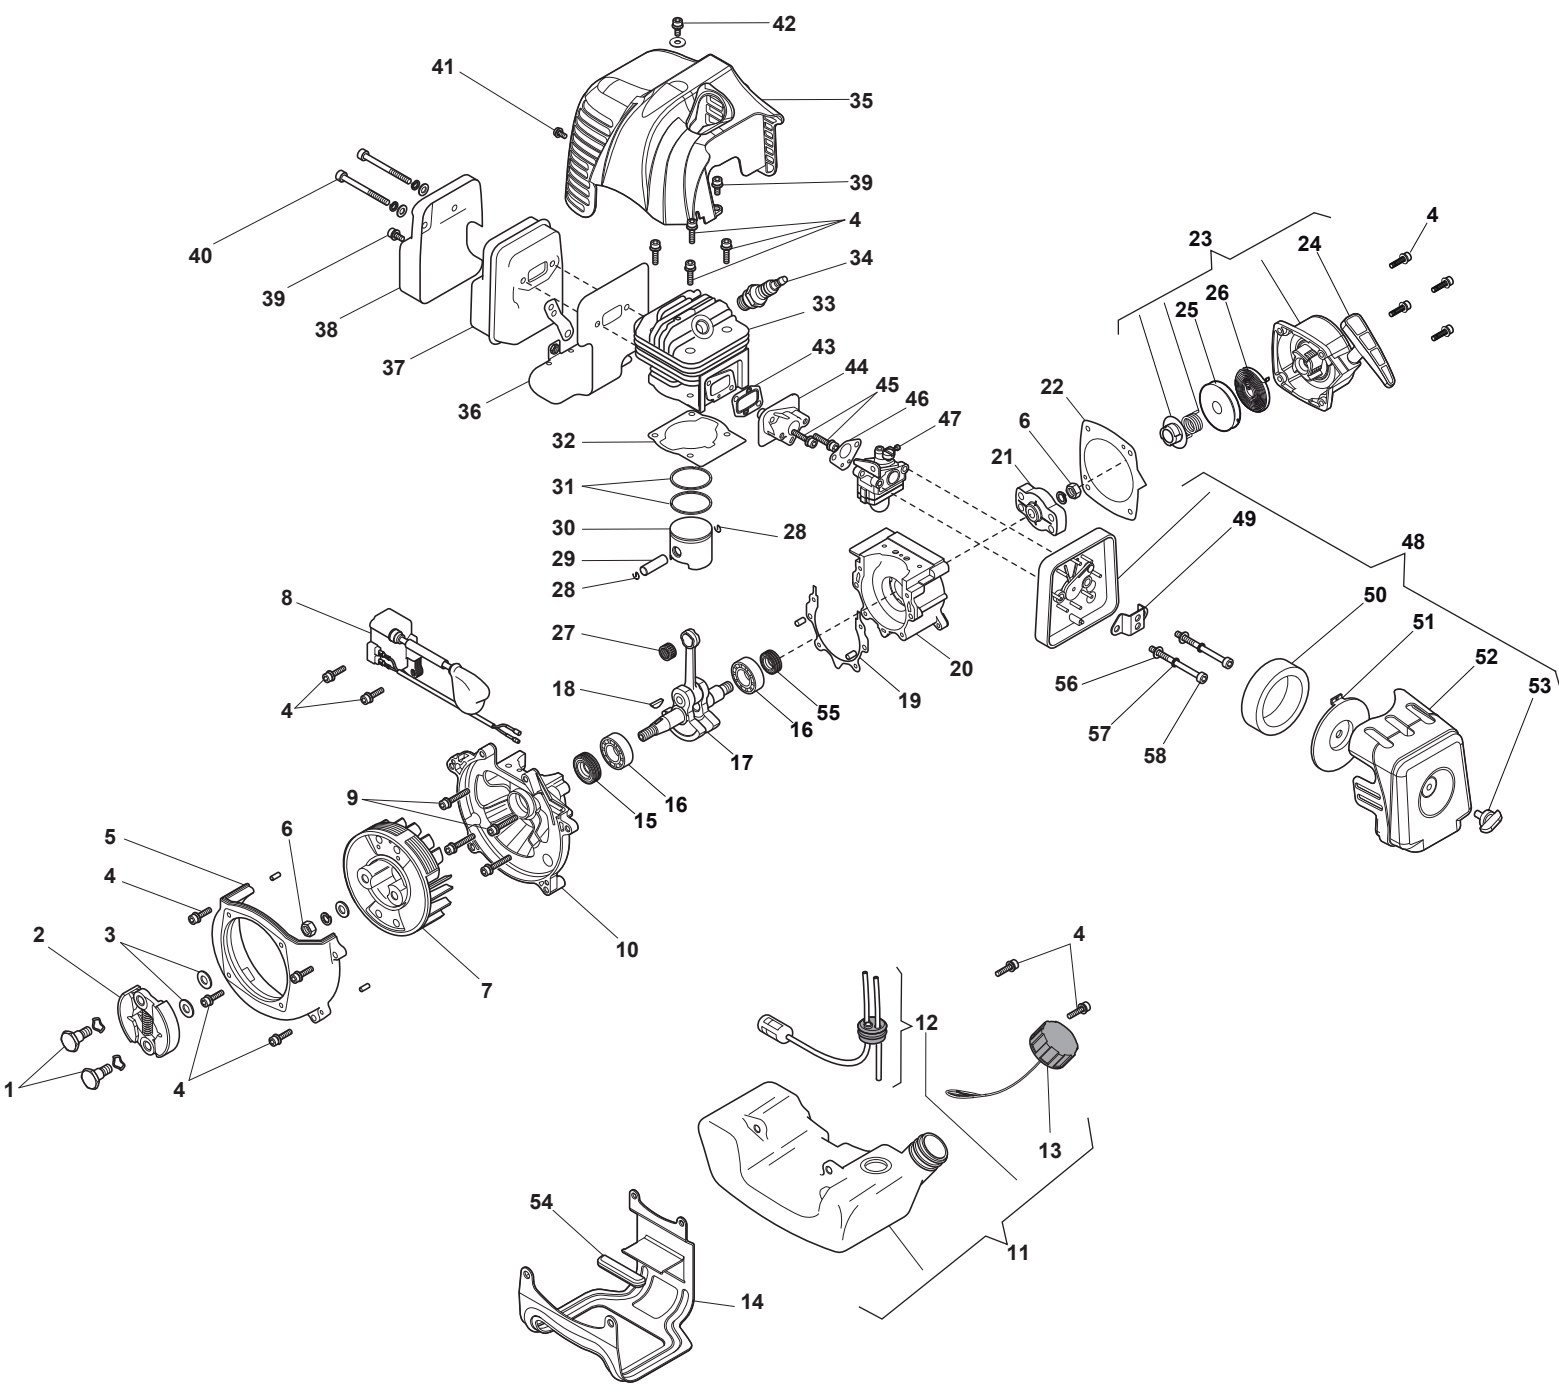

SB 420 D				Engine Parts
POS	CODE	Q.TY	DESCRIPTION	NOTES
1	118801189/0	2	Screw	
2	118801181/0	1	Clutch Drive	
3	2321230	2	Washer	
4	2135030	16	Screw	
5	118801214/0	1	Transmission Support Case	
6	2670120	2	Nut	
7	118801211/0	1	Flywheel	
8	118801209/0	1	Electronic Coil	
9	2135050	4	Screw	
10	118801217/0	1	Crank Case	
11	118801212/0	1	Fuel Tank Assy	
12	118801392/0	1	Fuel Pipe	
13	118801393/0	1	Fuel Cap Assy	
14	118801207/0	1	Tank Protection	
15	118801197/0	1	Oil Seal	
16	3112040	2	Bearing	
17	118801213/0	1	Crankshaft	
18	123072002/0	1	Key	
19	118801201/0	1	Crankcase Gasket	
20	118801218/0	1	Crank Case	
21	118801191/0	1	Starter Cup	
22	118801193/0	1	Gasket	
23	118801186/0	1	Starter Recoil Case	
24	118802161/0	1	Starter Handle	
25	118802162/0	1	Starter Pulley	
26	118802163/0	1	Starter Spring	
27	118801195/0	1	Needle Bearing	
28	118801196/0	2	Circlip	
29	118801199/0	1	Piston Pin	
30	118801216/0	1	Piston	
31	118801198/0	2	Piston Ring	
32	118801202/0	1	Cylinder Gasket	
33	118801215/0	1	Cylinder	
34	3210024	1	Spark Plug	
35	118802115/0	1	Blck Cylinder Cover	
36	118801221/0	1	Muffler Gasket	
37	118801222/0	1	Muffler	
38	118801219/0	1	Muffler Guard	
39	2135180	1	Screw	
40	118801180/0	2	Screw	
41	123878020/0	1	Screw	
42	2135040	1	Screw	
43	118801204/0	1	Intake Manifold Gasket	
44	118801200/0	1	Intake Manifold	
45	2135060	2	Screw	
46	118801203/0	1	Carburetor Gasket	
47	118801208/0	1	Carburetor	
48	118802159/0	1	Air Filter Assy Yellow	
49	118801525/0	1	Deflector	
50	118801526/0	1	Air Filter	
51	118802110/0	1	Plate	
52	118802160/0	1	Air Cleaner Cover, Yellow	
53	118801528/0	1	Knob	
54	118801192/0	1	Grommet	
55	118801188/0	1	Oil Seal	
56	2312020	2	Washer	
57	2330020	2	Washer	
58	2135260	2	Screw