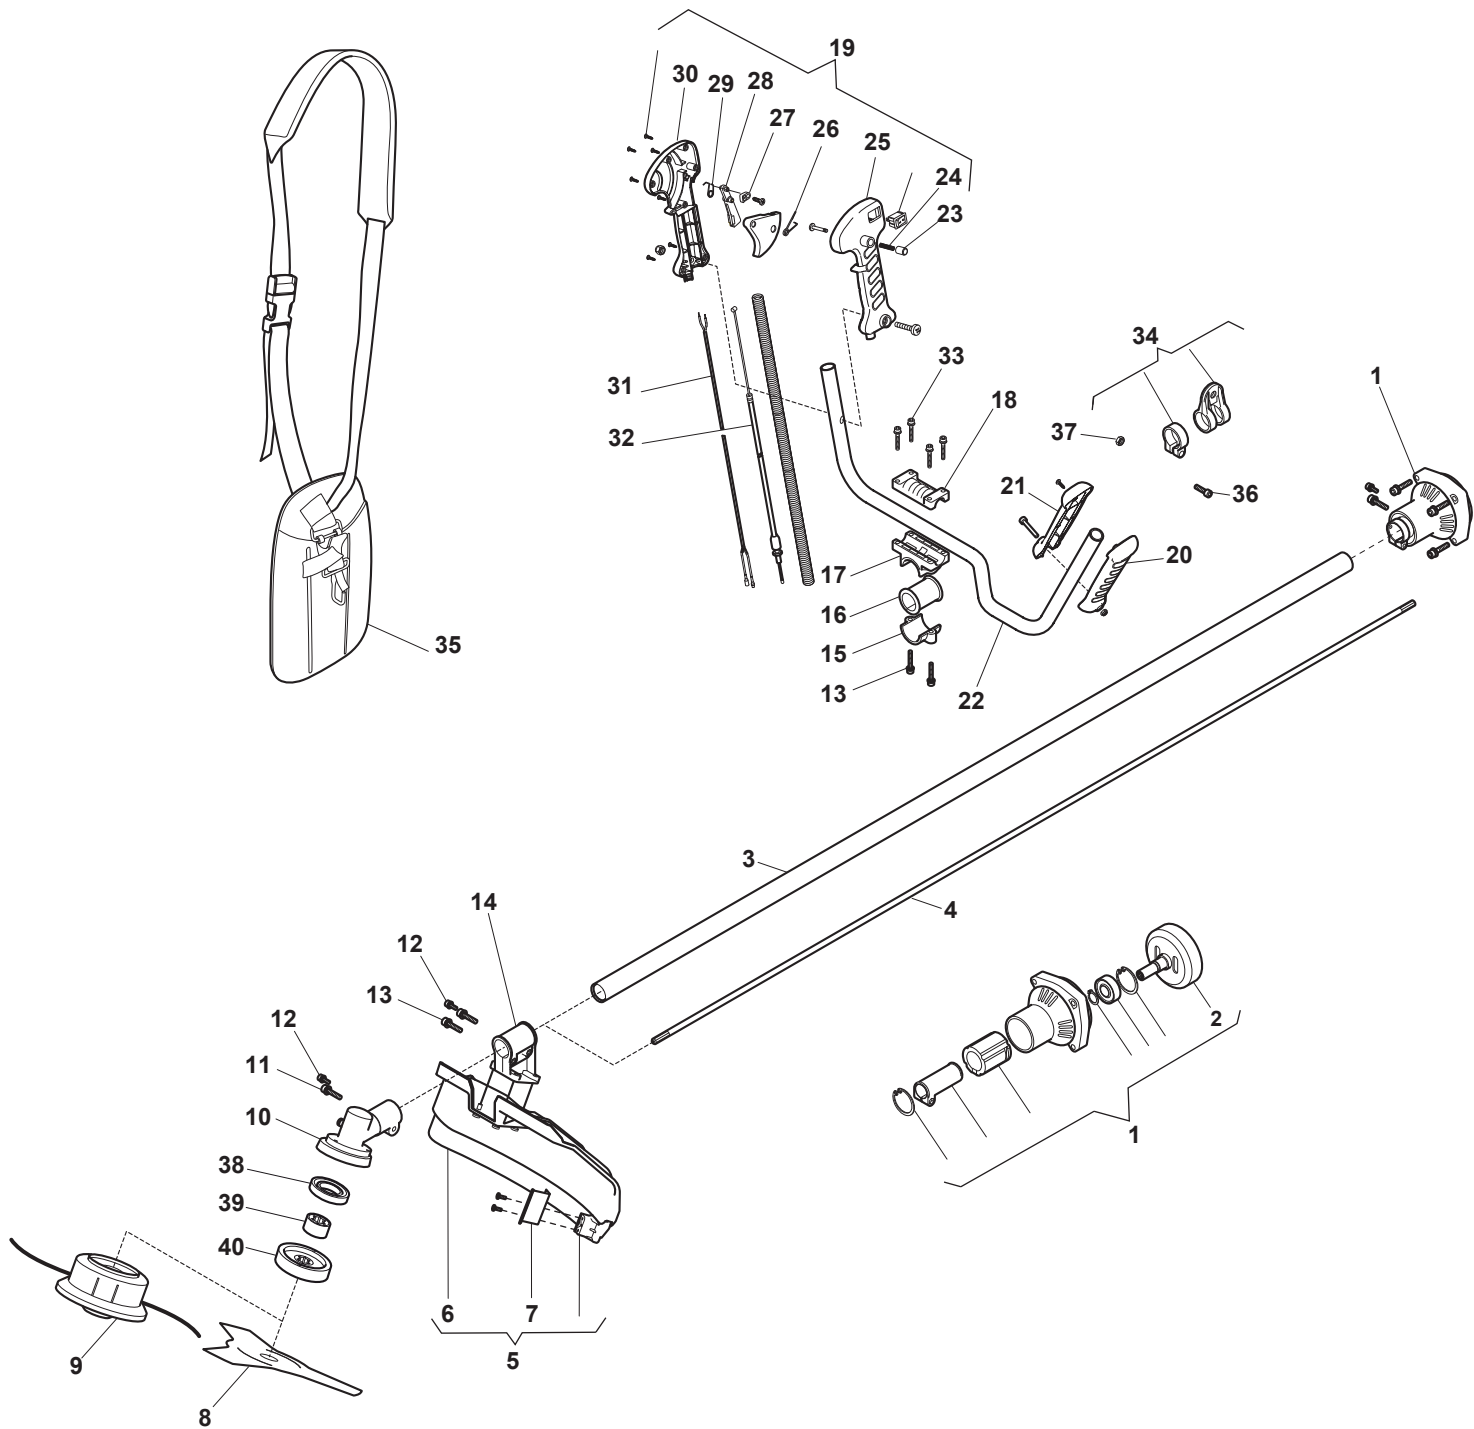

www.stiga.com

Illustrated Parts List

for model:
SB 420 D

- Use GLOBAL GARDEN PRODUCT genuine spare parts specified in the parts list for repair and/or replacement.
- Then contents described in the parts list may change due to improvement.
- The drawings of the spare part are only indicative and might not represent the part in question exactly.
- The indications "right" - "left" - "front" - "rear" refer to the position of the operator when using the machine.
- When placing orders of parts for repair and/or replacement, make sure that the illustrated parts list is the one applying to the machine's year of manufacture, as shown on the identification plate attached to the machine.

SB 420 D				Transmission Parts
POS	CODE	Q.TY	DESCRIPTION	NOTES
1	118801187/0	1	Support Transmission Ass.Y	
2	118801398/0	1	Sprocket	
3	118801416/0	1	Transmission Pipe	
4	118801190/0	1	Trasmission Shaft	
5	118801223/0	1	Safety Cover Ass.Y	
5	118802063/0	1	Safety Cover Ass.Y	
6	118802064/0	1	Guard	
7	118802065/0	1	Line Cutter Blade	
8	118801125/0	1	Nylon Disk 3 Theet	
9	118801124/0	1	Nylon Head Assy	
10	118801184/0	1	Gear Case	
11	2132180	2	Screw	
12	2135180	3	Screw	
13	2135130	4	Screw	
14	118801205/0	1	Support	
15	118801412/0	1	Lower Support	
16	118801413/0	1	Reduction	
17	118801414/0	1	Handgrip Support Ass.Y	
18	118801415/0	1	Upper Handgrip Support	
19	118802167/0	1	Right Handgrip	
20	118801405/0	1	Left Handle	
21	118801406/0	1	Left Handle	
22	118801409/0	1	Handle	
23	118801410/0	1	Button	
24	118801411/0	1	Spring	
25	118801407/0	1	Right Handgrip	
26	118801404/0	1	Torsion Spring	
27	118801403/0	1	Trigger lock block	
28	118801402/0	1	Throttle Lever	
29	118801401/0	1	Torsion Spring	
30	118801408/0	1	Right Handgrip	
31	118801399/0	1	Stop Wire	
32	118801400/0	1	Throttle Cable	
33	2135060	4	Screw	
34	118801182/0	1	Harness Support Ass.Y	
35	118801185/0	1	Harness	
36	112727790/0	1	Screw	
37	112154320/0	1	Nut	
38	118802464/0	1	Plate	
39	118802465/0	1	Plate	
40	118802466/0	1	Protection Cover	