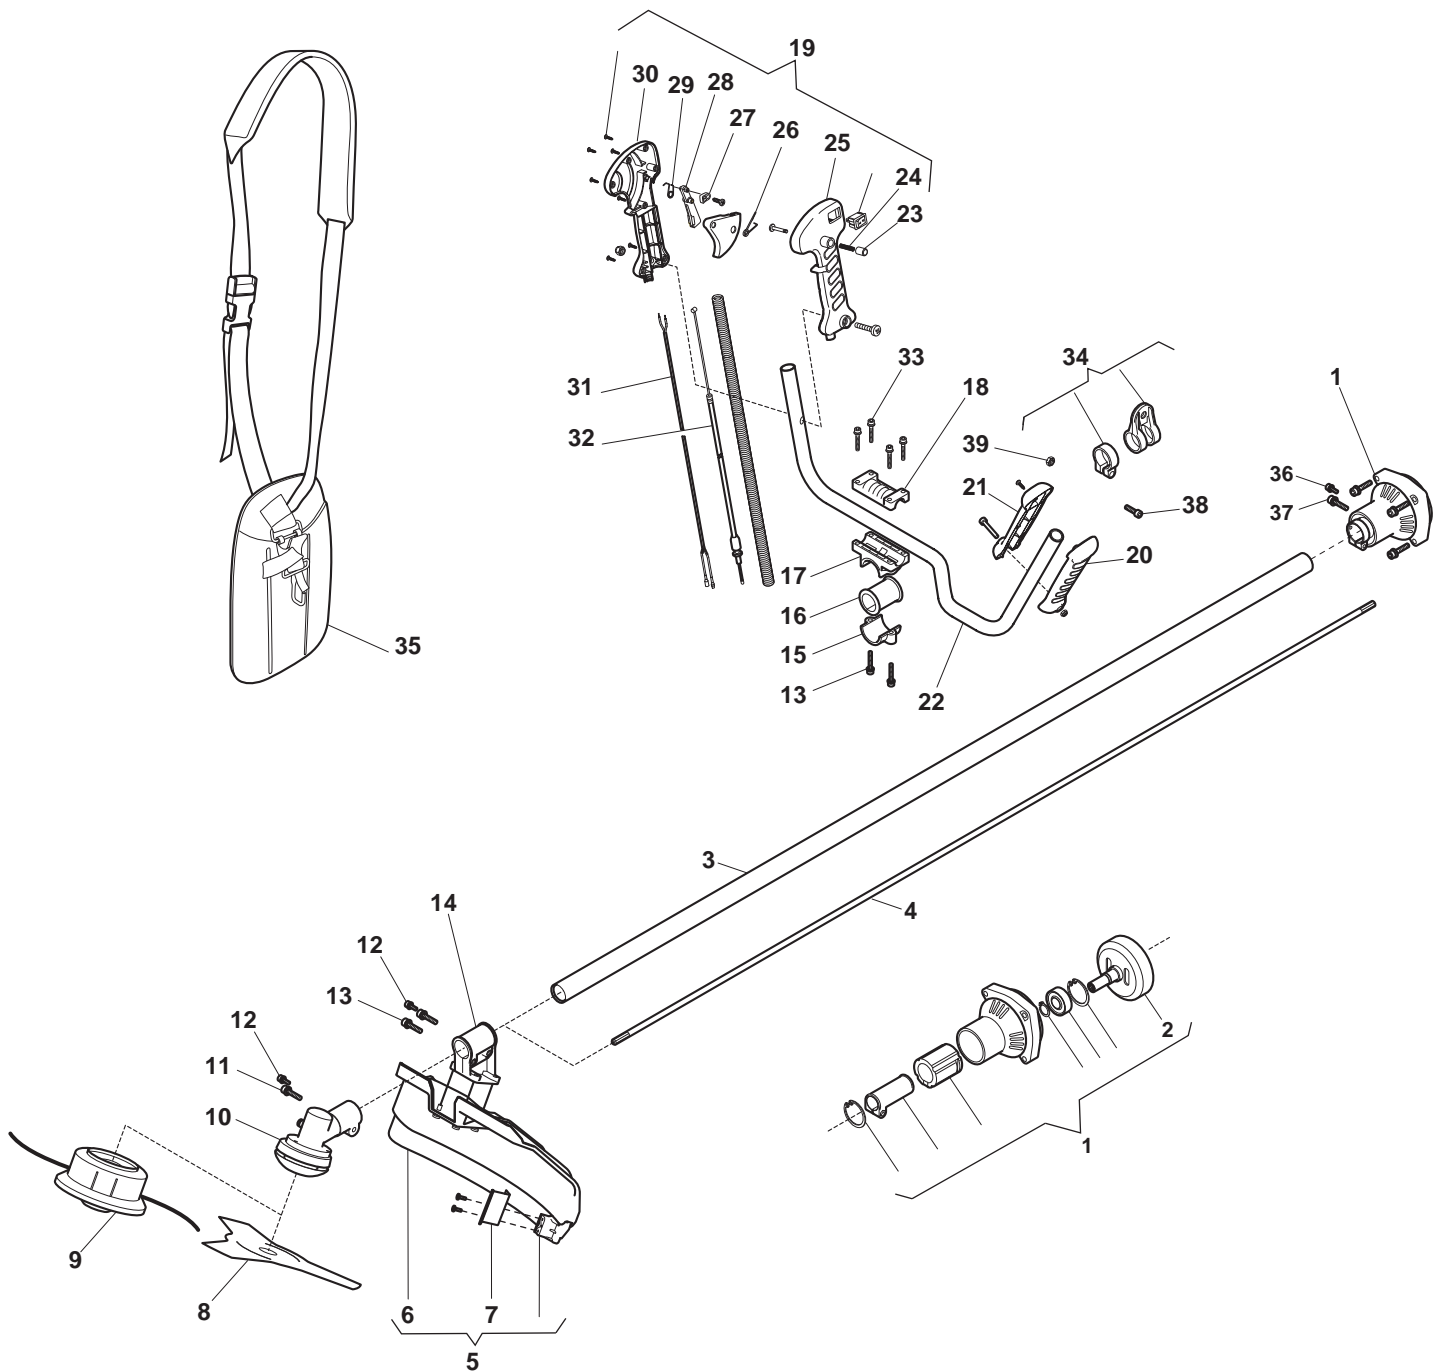

POSITION	PART No.	Q.Ty	DESCRIPTION	NOTES
1	118801187/0	1	Support Transmission Ass.Y	
2	118801398/0	1	Sprocket	
3	118801416/0	1	Transmission Pipe	
4	118801190/0	1	Trasmission Shaft	
5	118802063/0	1	Safety Cover Ass.Y	
6	118802064/0	1	Guard	
7	118802065/0	1	Line Cutter Blade	
8	118801125/0	1	Nylon Disk 3 Theet	
9	118801124/0	1	Nylon Head Assy	
10	118801184/0	1	Gear Case	
11	2132180	2	Screw	
12	2135180	3	Screw	
13	2135130	4	Screw	
14	118801205/0	1	Support	
15	118801412/0	1	Lower Support	
16	118801413/0	1	Reduction	
17	118801414/0	1	Handgrip Support Ass.Y	
18	118801415/0	1	Upper Handgrip Support	
19	118802167/0	1	Right Handgrip	
20	118801405/0	1	Left Handle	
21	118801406/0	1	Left Handle	
22	118801409/0	1	Handle	
23	118801410/0	1	Button	
24	118801411/0	1	Spring	
25	118801407/0	1	Right Handgrip	
26	118801404/0	1	Torsion Spring	
27	118801403/0	1	Trigger lock block	
28	118801402/0	1	Throttle Lever	
29	118801401/0	1	Torsion Spring	
30	118801408/0	1	Right Handgrip	
31	118801399/0	1	Stop Wire	
32	118801400/0	1	Throttle Cable	
33	2135060	4	Screw	
34	118801182/0	1	Harness Support Ass.Y	
35	118801185/0	1	Harness	
36	2135180	3	Screw	
37	2132180	2	Screw	
38	112727790/0	1	Screw	
39	112154320/0	1	Nut	