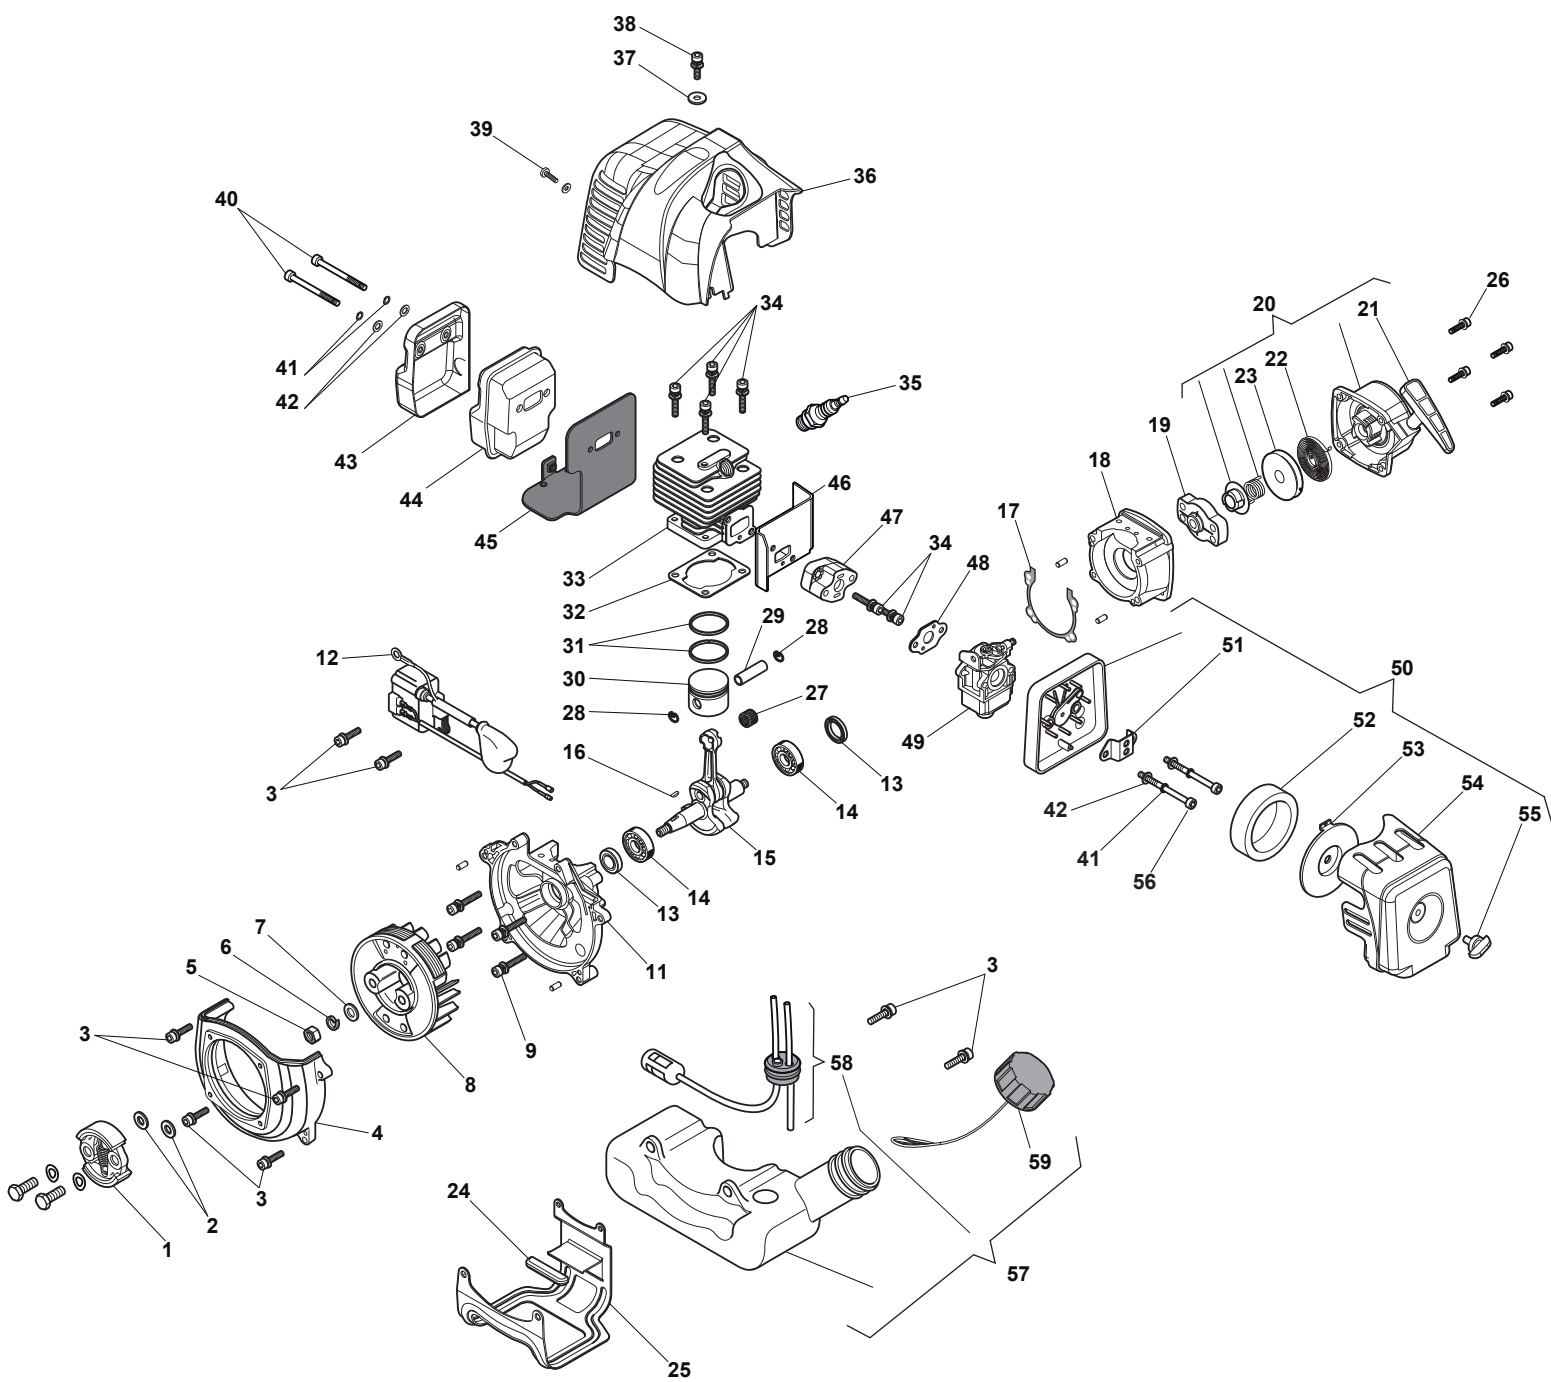

POSITION	PART No.	Q.Ty	DESCRIPTION	NOTES
1	118802113/0	1	Clutch Drive	
2	2312010	2	Washer	
3	2135030	8	Screw	
4	118802080/0	1	Transm.Support Case	
5	112293202/0	1	Nut	
6	112583500/0	1	Grower	
7	112521350/0	1	Washer	
8	118802073/0	1	Flywheel	
9	2135050	4	Screw	
11	118802078/0	1	Crank Case	
12	118802072/0	1	Electronic Coil	
13	118801188/0	2	Oil Seal	
14	119216035/0	2	Bearing	
15	118802066/0	1	Crankshaft	
16	123072002/0	1	Key	
17	118802090/0	1	Crankcase Gasket	
18	118802079/0	1	Crank Case	
19	118802069/0	1	Starter Cup	
20	118802068/0	1	Starter Assy Yellow	
21	118802156/0	1	Starter Handle	
22	118802157/0	1	Starter Pulley	
23	118802158/0	1	Starter Spring	
24	118802087/0	1	Grommet	
25	118802083/0	1	Tank Protection	
26	123878008/0	4	Screw	
27	118802075/0	1	Needle Bearing	
28	118802084/0	2	Circlip	
29	118802081/0	1	Piston Pin	
30	118802076/0	1	Piston	
31	118802077/0	2	Piston Ring	
32	118802091/0	1	Cylinder Gasket	
33	118802074/0	1	Cylinder	
34	2135060	6	Screw	
35	3210024	1	Spark Plug	
36	118802085/0	1	Cylinder Cap	
37	112523020/0	1	Washer	
38	2135040	1	Screw	
39	123878020/0	1	Screw	
40	2135250	2	Screw	
41	2330020	4	Washer	
42	2312020	4	Washer	
43	118802082/0	1	Muffler Guard	
44	118802067/0	1	Muffler	
45	118802093/0	1	Muffler Gasket	
46	118802092/0	1	Intake Manifold Gasket	
47	118802086/0	1	Intake Manifold	
48	118802089/0	1	Carburetor Gasket	
49	118802071/0	1	Carburetor	
50	118801194/0	1	Air Filter Assy	
51	118801525/0	1	Deflector	
52	118801526/0	1	Air Filter	
53	118802110/0	1	Plate	
54	118802111/0	1	Filter Cover,Black	
55	118801528/0	1	Knob	
56	2135260	2	Screw	
57	118802070/0	1	Fuel Tank Assy	
58	118802096/0	1	Fuel Pipe	
59	118802097/0	1	Fuel Cap Assy