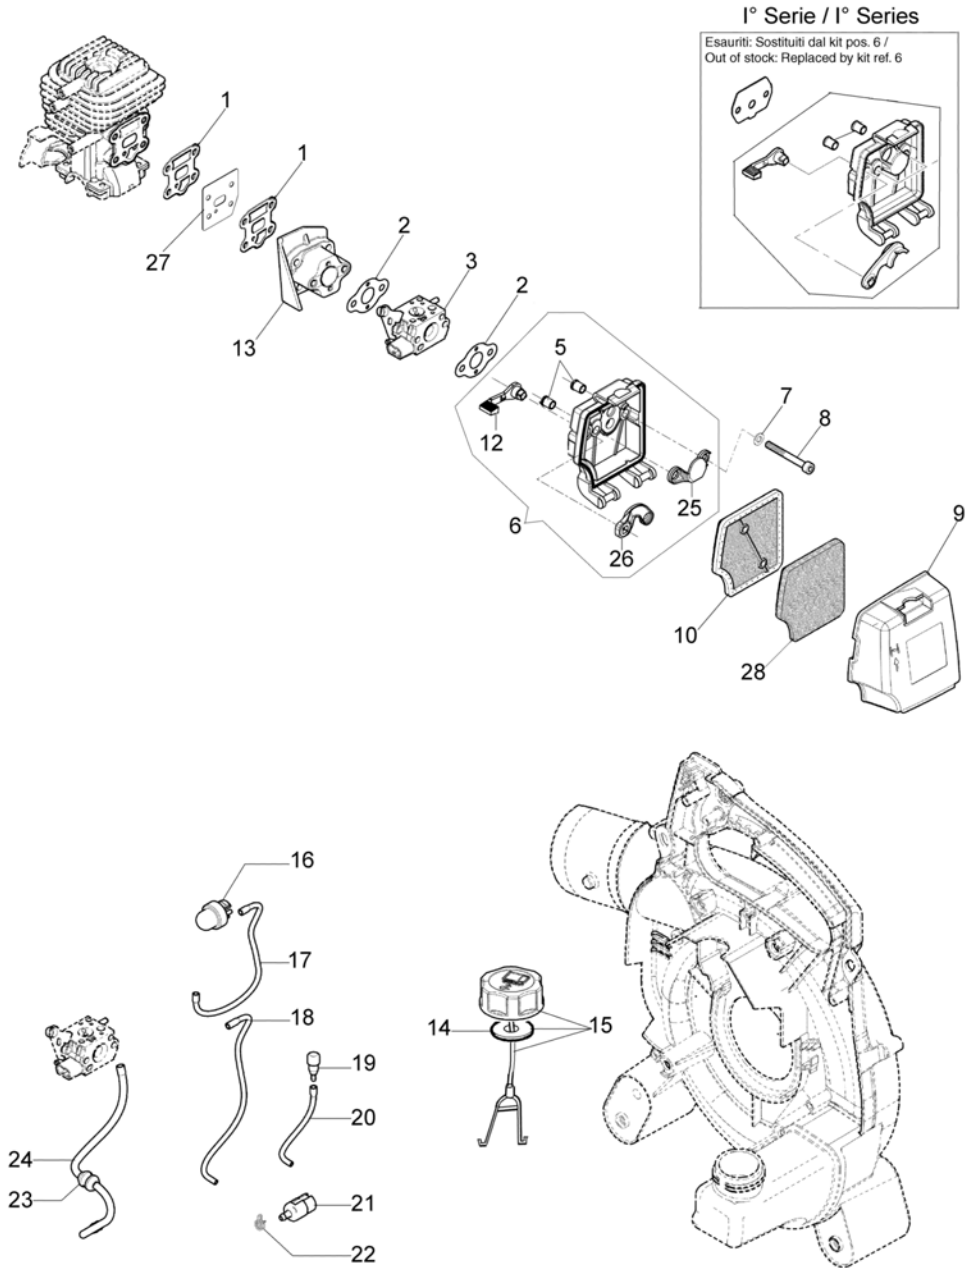

SA 3000 - Air filter

SA 3000 - Air filter

Ref.Nu	Qty	Part number	Description	Validity from	Validity till	Notes	Bulletin
1	1	56550115R	Gasket				
2	2	61200021R	Gasket				
3	1	2318776CR	Carburettor WT-904				
5	2	56550044R	Bushing				BT6-074-07/10
6	1	56552007AR	Support				BT6-074-07/10
7	2	3833073R	Washer				
8	2	3801012	Screw				
9	1	56550041R	Cover				
10	1	56550040R	Filter				
12	1	56550043AR	Starter lever				BT6-074-07/10
13	1	56550114R	Insulator				
14	1	61070006R	Gasket				
15	1	61070079R	Tank cap				
16	1	2318817R	Air purge				
17	1	56550071R	Hose				
18	1	56550070R	Hose				
19	1	61070011AR	Breather valve				
20	1	56550069R	Hose				
21	1	094600450R	Fuel filter				
22	1	4098377	Band				
23	1	4161211	Bush				
24	1	56550068R	Hose				
25	1	56550191R	Cover				BT6-074-07/10
26	1	56550192R	Starter lever				BT6-074-07/10
27	1	56560079R	Deflector				
28	1	56550203R	Filter	matr.5301157352			BT6-080-05/11