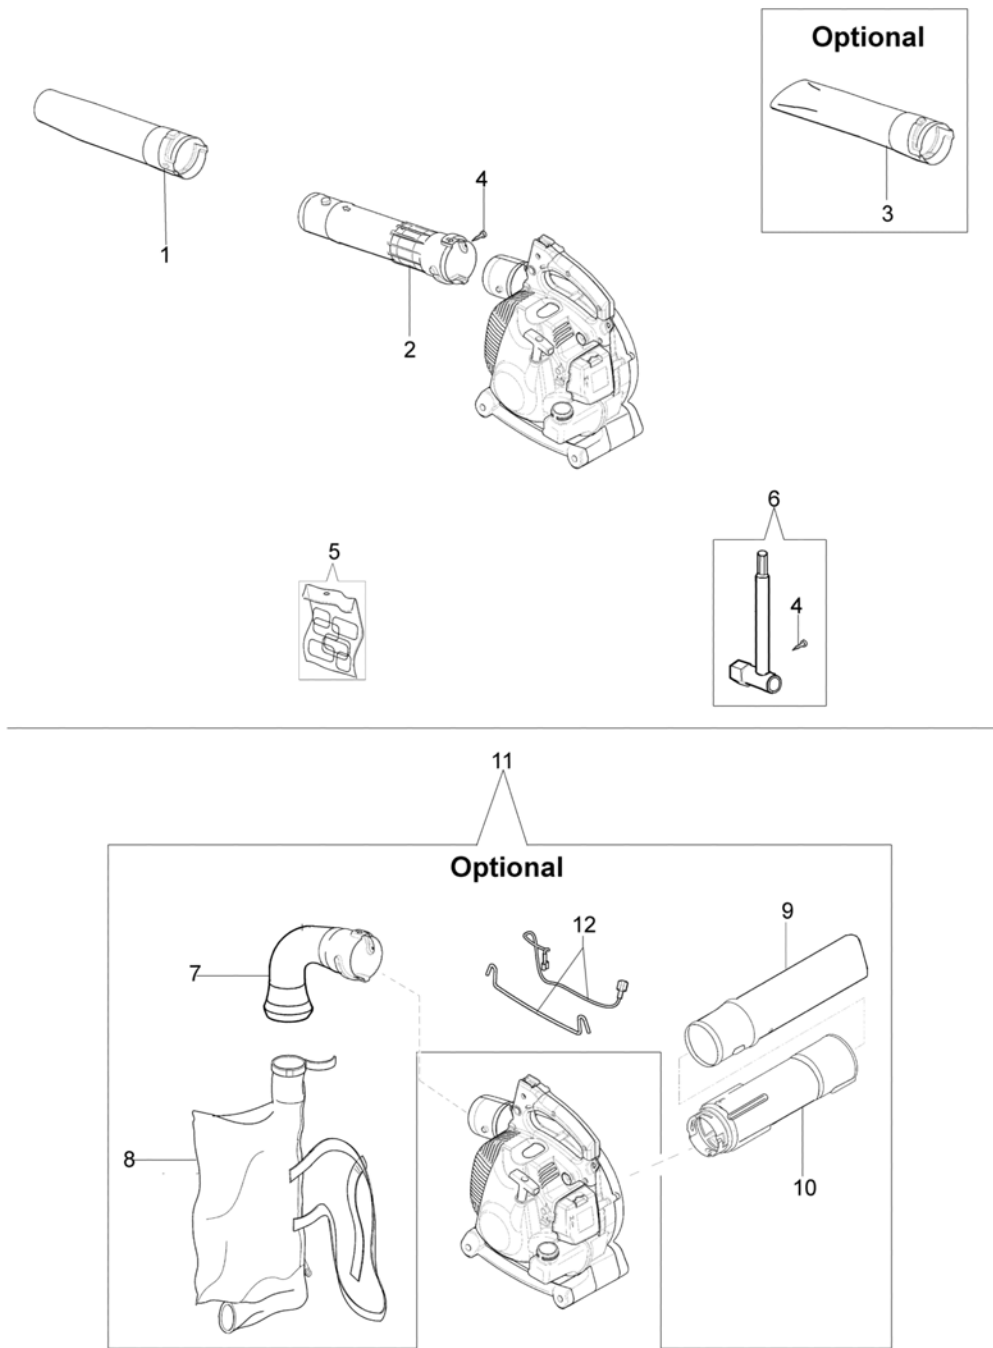

SA 3000 - Accessories

SA 3000 - Accessories

Ref.Nu	Qty	Part number	Description	Validity from	Validity till	Notes	Bulletin
1	1	56550073R	Hose				
2	1	56550127R	Hose				
3	1	56552002	Blower/vacuum tube with duckbill end section				
4	1	3960121R	Screw				
5	1	56552014	Labels set				
6	1	56552010R	Tool kit				
7	1	56550075R	Elbow				
8	1	56550078AR	Bag				
9	1	56550077R	Hose				
10	1	56550076AR	Hose				
11	1	56552001A	Exhauster kit				
12	1	56550179	Anti-shock cable kit				BT6-065- 01/09