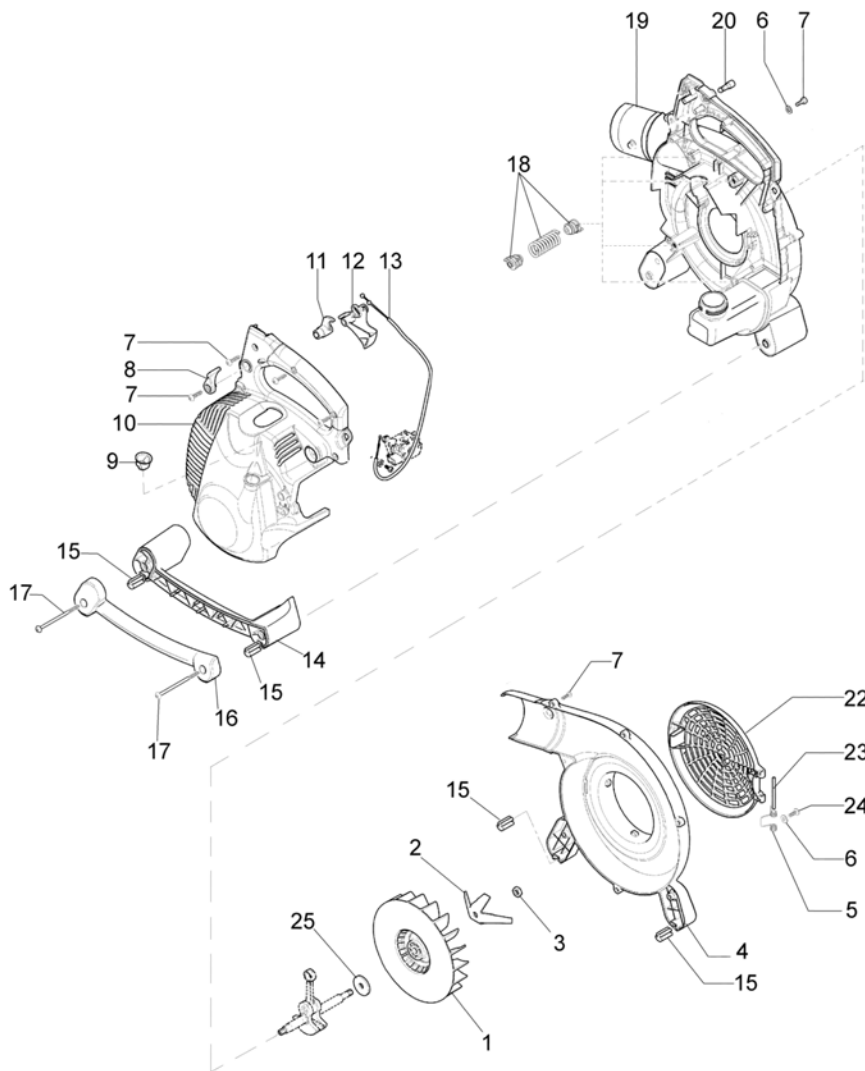

SA 3000 - Air filter

SA 3000 - Air filter

Ref.Nu	Qty	Part number	Description	Validity from	Validity till	Notes	Bulletin
1	1	56550115R	Gasket				
2	2	61200021R	Gasket				
3	1	2318776CR	Carburettor WT-904				
5	2	56550044R	Bushing				BT6-074-07/10
6	1	56552007AR	Support				BT6-074-07/10
7	2	3833073R	Washer				
8	2	3801012	Screw				
9	1	56550041R	Cover				
10	1	56550040R	Filter				
12	1	56550043AR	Starter lever				BT6-074-07/10
13	1	56550114R	Insulator				
14	1	61070006R	Gasket				
15	1	61070079R	Tank cap				
16	1	2318817R	Air purge				
17	1	56550071R	Hose				
18	1	56550070R	Hose				
19	1	61070011AR	Breather valve				
20	1	56550069R	Hose				
21	1	094600450R	Fuel filter				
22	1	4098377	Band				
23	1	4161211	Bush				
24	1	56550068R	Hose				
25	1	56550191R	Cover				BT6-074-07/10
26	1	56550192R	Starter lever				BT6-074-07/10
27	1	56560079R	Deflector				
28	1	56550203R	Filter	matr.5301157352			BT6-080-05/11

SA 3000 - Fan assy

SA 3000 - Fan assy

Ref.Nu	Qty	Part number	Description	Validity from	Validity till	Notes	Bulletin
1	1	56550006R	Fan				
2	1	56550057R	Cutter tool				
3	1	3911009R	Nut				
4	1	56550004R	Ridght case				
5	1	56550072R	Spring				
6	4	3918010R	Washer				
7	20	3960091AR	Screw				
8	1	56550026R	Throttle lever				
9	1	56550050R	Retainer washer				
10	1	56550147R	Engine cover				
11	1	56550025R	Lever				
12	1	56550023AR	Throttle				
13	1	56550024R	Throttle cable				
14	1	56550046AR	Handle				BT6-065-01/09
15	2	56550048R	Stand				
16	1	56550047R	Handle				
17	2	3960122R	Screw				
18	1	56550034R	Compl.support				
19	1	56550003R	Left case/tank				
20	1	56550156R	Button				
22	1	56550062R	Guard				
23	1	56550123R	Pin				
24	4	3960100R	Screw				
25	1	56510050R	Washer				