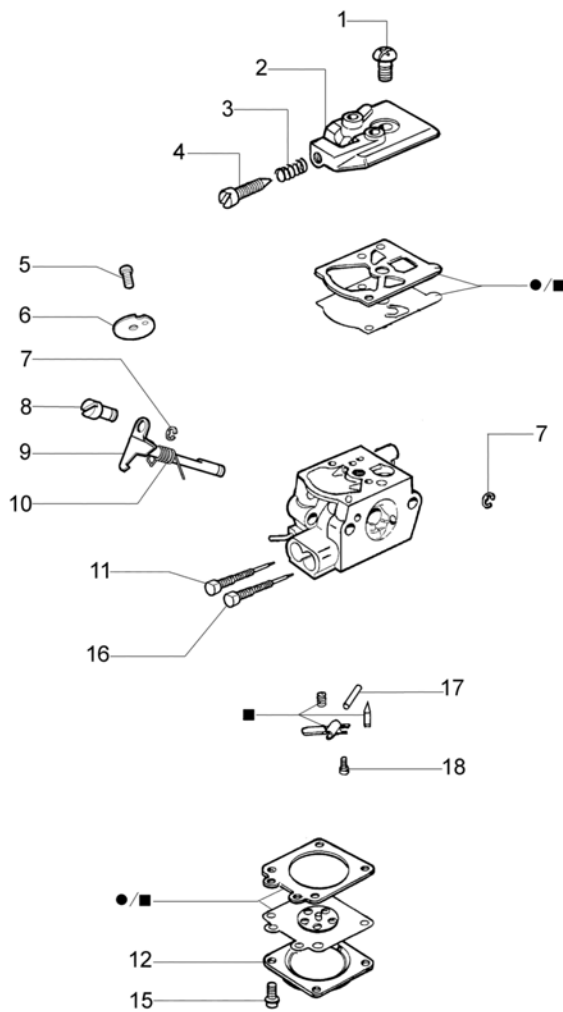

SA 3000 - Fan assy

SA 3000 - Fan assy

Ref.Nu	Qty	Part number	Description	Validity from	Validity till	Notes	Bulletin
1	1	56550006R	Fan				
2	1	56550057R	Cutter tool				
3	1	3911009R	Nut				
4	1	56550004R	Ridght case				
5	1	56550072R	Spring				
6	4	3918010R	Washer				
7	20	3960091AR	Screw				
8	1	56550026R	Throttle lever				
9	1	56550050R	Retainer washer				
10	1	56550147R	Engine cover				
11	1	56550025R	Lever				
12	1	56550023AR	Throttle				
13	1	56550024R	Throttle cable				
14	1	56550046AR	Handle				BT6-065-01/09
15	2	56550048R	Stand				
16	1	56550047R	Handle				
17	2	3960122R	Screw				
18	1	56550034R	Compl.support				
19	1	56550003R	Left case/tank				
20	1	56550156R	Button				
22	1	56550062R	Guard				
23	1	56550123R	Pin				
24	4	3960100R	Screw				
25	1	56510050R	Washer				

SA 3000 - Carburetor WT-904

mod. Walbro WT-904
compl. p.n. 2318776R

■ 13 — KIT RIPARAZIONE
REPAIR KIT

● 14 — KIT MEMBRANE & GUARNIZIONI
DIAPHRAGM & GASKET SET

SA 3000 - Carburetor WT-904

Ref.Nu	Qty	Part number	Description	Validity from	Validity till	Notes	Bulletin
1	1	003300197	Screw				
2	1	2318777	Cover				
3	1	094600148	Spring				
4	1	074000240	Adjust.screw				
5	1	50010141	Screw				
6	1	375100078	Shutter				
7	2	095000164	Ring				
8	1	2318211	Pin				
9	1	2318737	Shaft				
10	1	072700347	Spring				
11	1	2318779	Screw L				
12	1	2318191	Cover				
13	1	2318671	Repair kit				
14		-	Not available for this product				
15	4	035000162	Screw				
16	1	2318778	Screw H				
17	1	003300201	Spindle				
18	1	003300202	Screw				