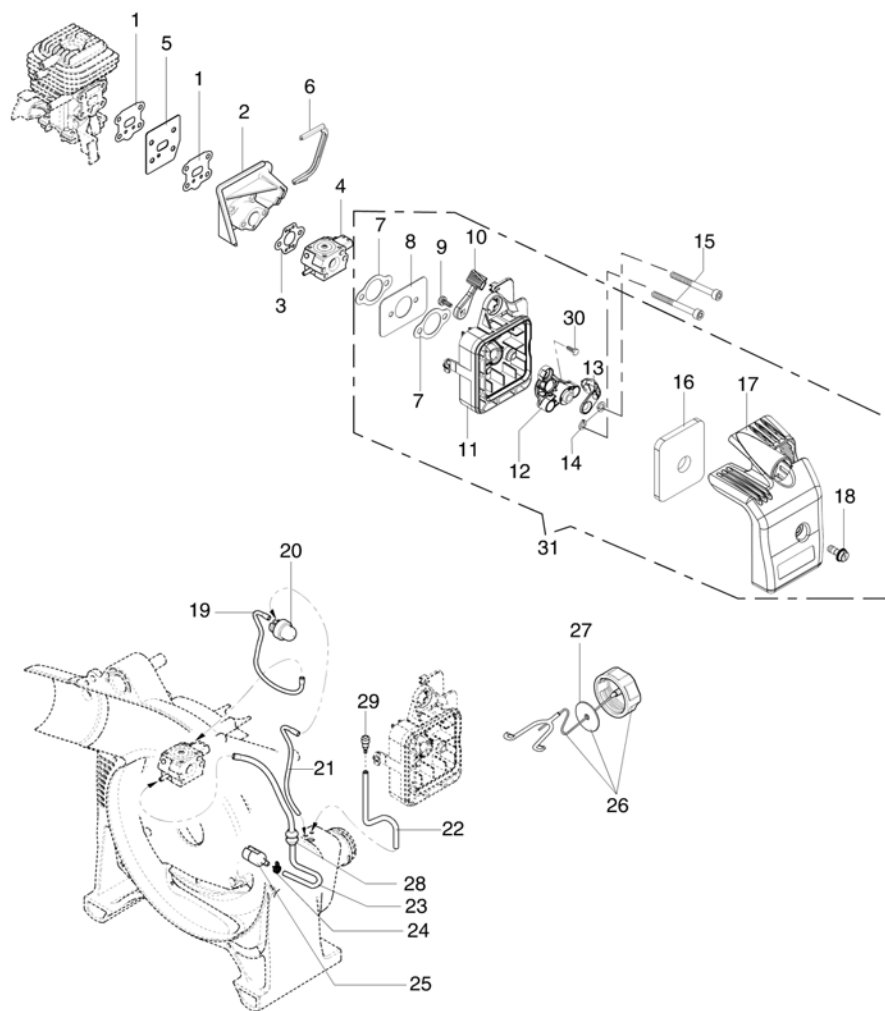

SA 2700 BP Blower - Air filter

SA 2700 BP Blower - Air filter

Ref.Nu	Qty	Part number	Description	Validity from	Validity till	Notes	Bulletin
1	2	56550115R	Gasket				
2	1	61240009CR	Insulator				
3	2	61200021R	Gasket				
4	1	2318816AR	Carburetor WT-936A				
5	1	56560079R	Deflector				
6	1	56570059R	Oil seal				
7	2	56570058R	Oil seal				
8	1	56570049R	Flange				
9	1	3960121R	Screw				
10	1	56570041R	Starter lever				
11	1	56570047AR	Air filter support				
12	1	56570043R	Shutter				
13	1	56570042R	Lever				
14	2	3819006R	Washer				
15	2	3801012	Screw				
16	1	56570040R	Air filter flock				
17	1	56570037R	Air filter cover			Rosso; Red	
18	1	61330040R	Screw				
19	1	56570045R	Tube				
20	1	2318817R	Air purge				
21	1	56570044R	Tube				
22	1	56570046R	Breather Fule Pipe				
23	1	56560052R	Hose				
24	1	4098377	Band				
25	1	094600450R	Fuel filter				
26	1	61070079R	Tank cap				
27	1	61070006R	Gasket				
28	1	4161211	Bush				
29	1	61070011AR	Breather valve				
30	1	320000004	Screw				
31	1	56572010	Air filter kit