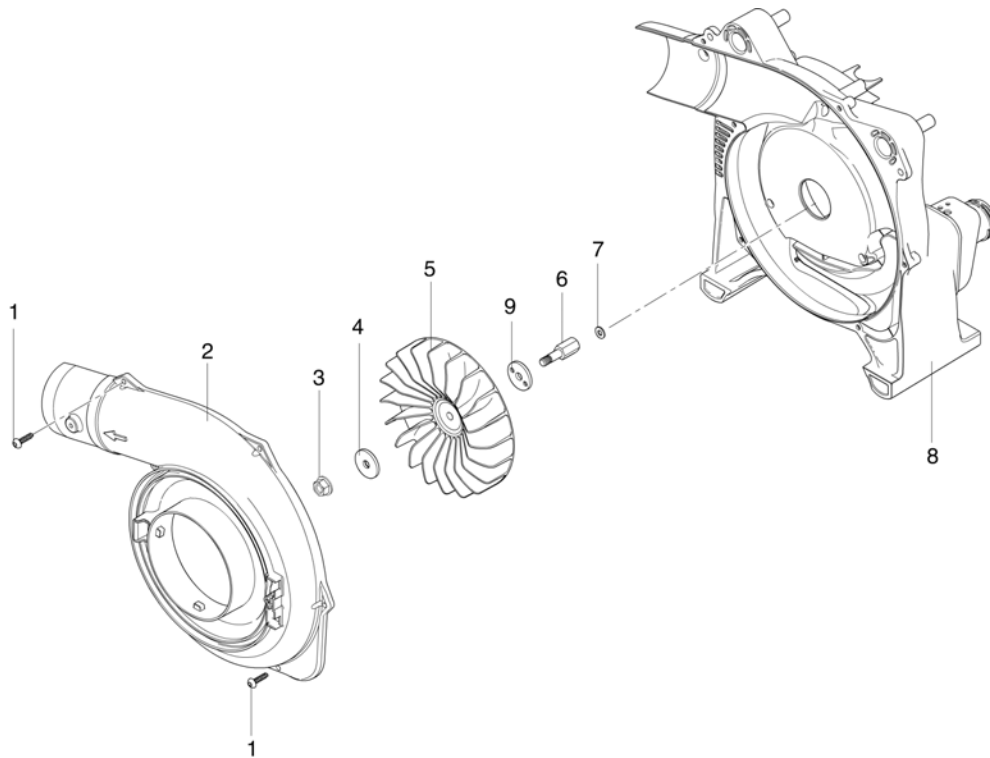

SA 2700 BP Blower - Fan assy

SA 2700 BP Blower - Fan assy

Ref.Nu	Qty	Part number	Description	Validity from	Validity till	Notes	Bulletin
1	4	3960091AR	Screw				
2	1	56560009R	Left case			Rosso; Red	
3	1	3980012	Nut				
4	2	56510050R	Washer				
5	1	56560010R	Fan				
6	1	56560017R	Extension				
7	1	3818011A	Washer				
8	1	56572007R	Right case			Rosso; Red	
9	1	56560078R	Washer