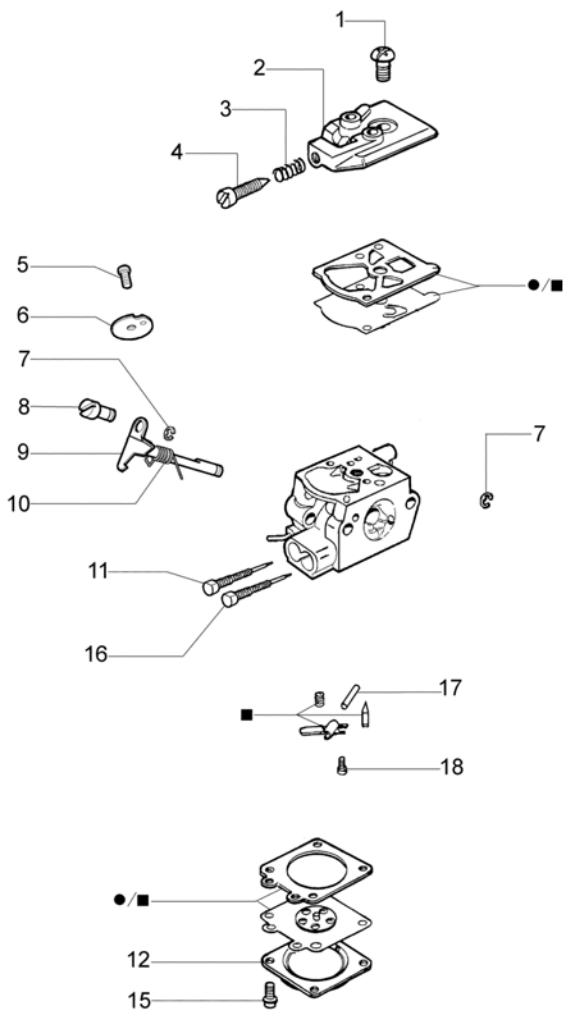

SA 2700 BP Blower - Carbuirettor WT-936A

mod. Walbro WT-936
compl. p.n. 2318816R

■ 13 — KIT RIPARAZIONE
REPAIR KIT

● 14 — KIT MEMBRANE & GUARNIZIONI
DIAPHRAGM & GASKET SET

SA 2700 BP Blower - Carbuirettor WT-936A

Ref.Nu	Qty	Part number	Description	Validity from	Validity till	Notes	Bulletin
1	1	003300197	Screw				
2	1	2318777	Cover				
3	1	094600148	Spring				
4	1	074000240	Adjust.screw				
5	1	50010141	Screw				
6	1	375100078	Shutter				
7	2	095000164	Ring				
8	1	2318211	Pin				
9	1	2318737	Shaft				
10	1	072700347	Spring				
11	1	2318779	Screw L				
12	1	2318191	Cover				
13	1	2318671	Repair kit				
14	1	003300202	Screw				
15	4	035000162	Screw				
16	1	2318778	Screw H				
17	1	003300201	Spindle