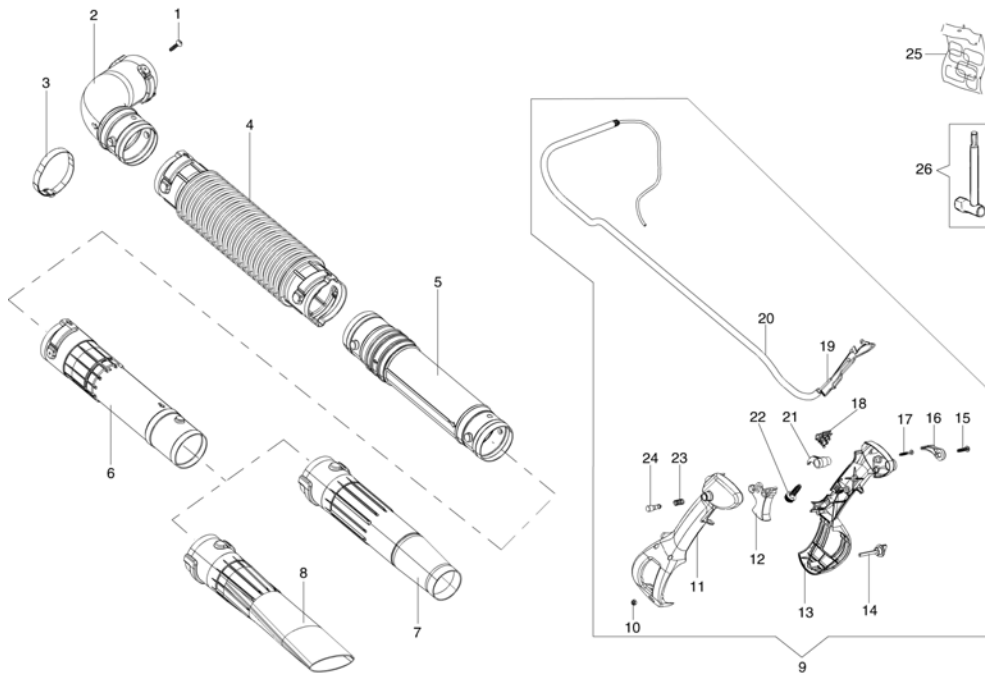

SA 2700 BP Blower - Blower lance assy/Handle

SA 2700 BP Blower - Blower lance assy/Handle

Ref.Nu	Qty	Part number	Description	Validity from	Validity till	Notes	Bulletin
1	2	3960121R	Screw				
2	1	56570008R	Elbow				
3	2	56570021R	Band d.26				
4	1	56570011R	Tube				
5	1	56570036R	Compl. hose				
6	1	56550127R	Hose				
7	1	56550073R	Hose				
8	1	56550133R	Tube				
9	1	56570014R	Complete handle				
10	1	3914003R	Nut				
11	1	56570013R	Handle				
12	1	56550186AR	Throttle				
13	1	56570012R	Handle				
14	1	56520031A	Knob				
15	1	3960091AR	Screw				
16	1	56550184R	Lever				
17	5	3960067AR	Screw				
18	1	56570022R	Slide control				
19	1	56570015R	Throttle cable				
20	1	56570016R	Wire, stopping engine				
21	1	56560058R	Lever				
22	1	56570032R	Adjuster assy				
23	1	4100098BR	Spring				
24	1	56550185R	Switch				
25	1	56570066	Labels set				
26	1	56570051R	Tool kit