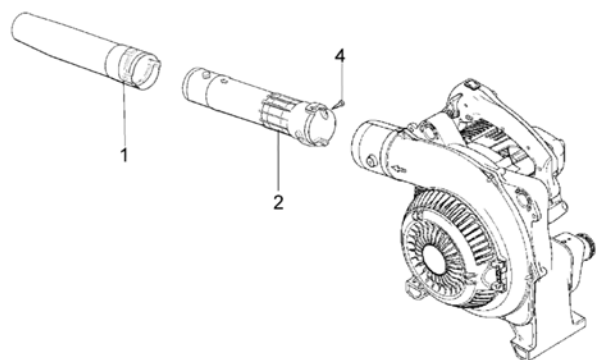

SA 2700 Blower - Accessories