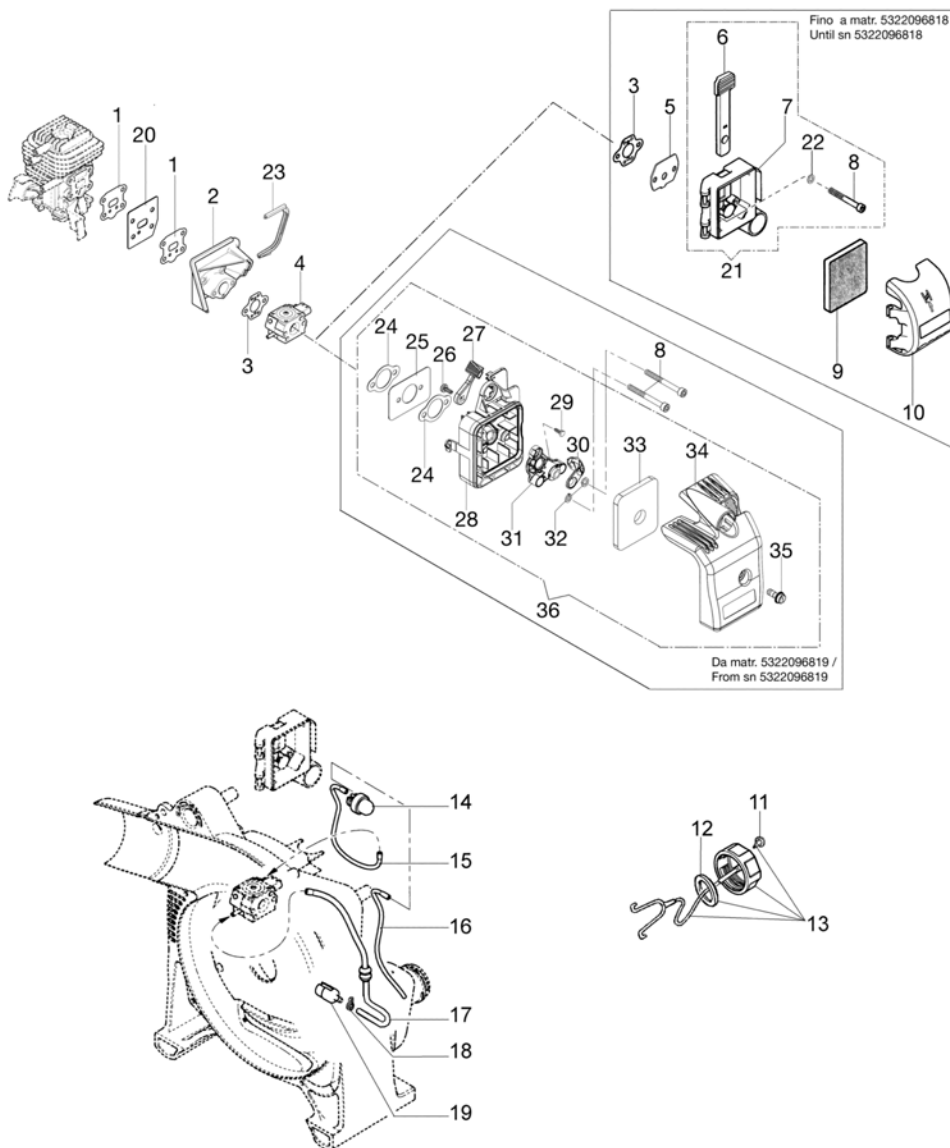

SA 2700 Blower - Air filter

SA 2700 Blower - Air filter

Ref.Nu	Qty	Part number	Description	Validity from	Validity till	Notes	Bulletin
1	2	56550115R	Gasket				
2	1	61240009BR	Insulator				
3	2	61200021R	Gasket				
4	1	2318816AR	Carburetor WT-936A				
5	1	56550157R	Flange		matr. 5322096818		BT6-098-03/12
6	1	56560005R	Starter lever		matr. 5322096818		BT6-098-03/12
7	-	-	Not available for this product				
8	2	3801012	Screw		matr. 5322096818		BT6-098-03/12
9	1	56560022R	Filter		matr. 5322096818		BT6-098-03/12
10	1	56560011R	Air filter cover		matr. 5322096818		BT6-098-03/12
11	1	4098658AR	Breather valve				
12	1	4100308R	Gasket				
13	1	4151258R	Cap				
14	1	2318817R	Air purge				
15	1	56570045R	Tube				
16	1	56560053R	Hose				
17	1	56560052R	Hose				
18	1	4098377	Band				
19	1	094600450R	Fuel filter				
20	1	56560079R	Deflector				
21	1	56562003R	Starter lever		matr. 5322096818		BT6-098-03/12
22	2	3916005R	Sealing washer		matr. 5322096818		BT6-098-03/12
23	1	56570059R	Oil seal				
24	2	56570058R	Oil seal	matr. 5322096819			BT6-098-03/12
25	1	56570049R	Flange	matr. 5322096819			BT6-098-03/12
26	1	3960121R	Screw	matr. 5322096819			BT6-098-03/12
27	1	56570041R	Starter lever	matr. 5322096819			BT6-098-03/12
28	1	56570047AR	Air filter support	matr. 5322096819			BT6-098-03/12
29	1	320000004	Screw	matr. 5322096819			BT6-098-03/12
30	1	56570042R	Lever	matr. 5322096819			BT6-098-03/12