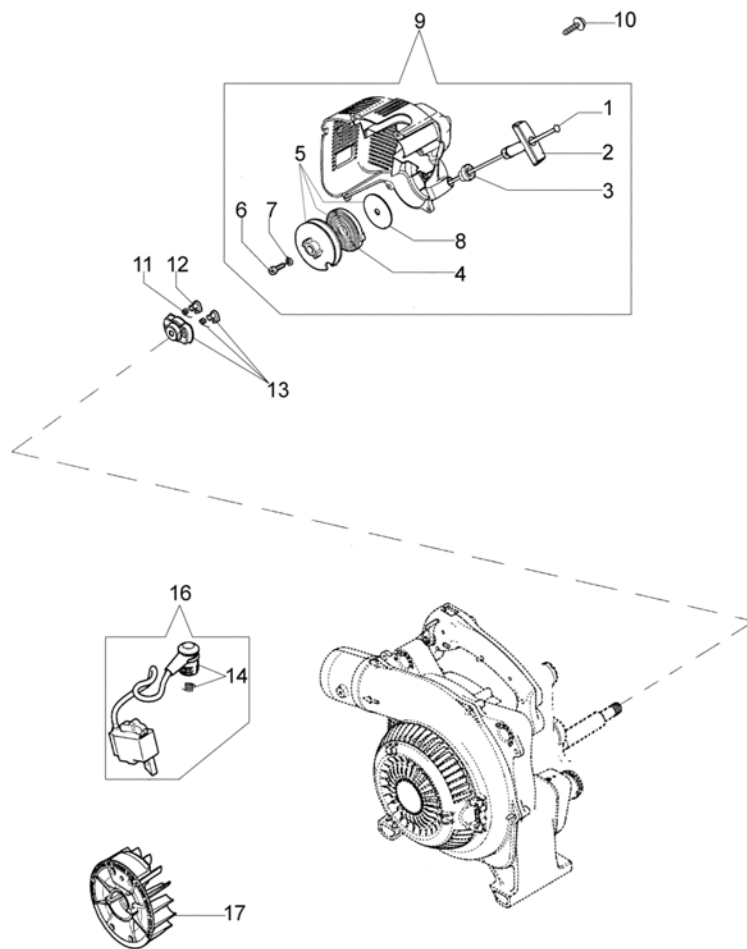

## SA 2700 Blower - Engine

Ref.Nu	Qty	Part number	Description	Validity from	Validity till	Notes	Bulletin
1	1	56552011A	Piston assy	matr.5321124663			BT6- 081- 06/11
2	2	3801068R	Screw				
3	1	56560020BR	Compl. muffler				
4	1	56550033R	Deflector				
5	1	3055101	Spark plug				
6	4	3801047	Screw				
7	4	3916004R	Washer				
8	2	61170014	Spacer				
9	2	093000167	Ring				
10	1	072700045R	Piston pin				
11	2	093000091R	Piston ring	matr.5321124663			BT6- 081- 06/11
12	1	56552012A	Compl. cylinder	matr.5321124663			BT6- 081- 06/11
13	1	56550064AR	Crankcase				
14	2	3050022R	Gasket				
15	2	3034009R	Bearing				
16	2	074000267AR	Washer				
17	1	072700046R	Bearing				
18	1	56560001R	Crankshaft				
19	1	4098232R	Key				
20	1	56562009	Short block				
21	1	56550143R	Net				
22	1	56550155R	Gasket				
23	1	56560021AR	Deflector				
24	2	012000028	Screw				

## SA 2700 Blower - Starter assy

Ref.Nu	Qty	Part number	Description	Validity from	Validity till	Notes	Bulletin
1	1	61070019AR	Starter rope				
2	1	61200015R	Starter handle				
3	1	072700089	Bushing				
4	1	61070036R	Spring				
5	1	61172004R	Starter pulley				
6	1	3960070AR	Screw				
7	1	094600054	Washer				
8	1	61170173R	Washer				
9	1	56560018R	Starter assy				
10	3	3960091AR	Screw				
11	2	61070039R	Spring				
12	2	61070038	Pawl				
13	1	56560034R	Clutch driver				
14	1	56550180R	Cap and spring				
16	1	56550145AR	Ignition coil				
17	1	56550134R	Flywheel				

## SA 2700 Blower - Carburetor WT-936

Ref.Nu	Qty	Part number	Description	Validity from	Validity till	Notes	Bulletin
1	1	003300197	Screw				
2	1	2318777	Cover				
3	1	094600148	Spring				
4	1	074000240	Adjust.screw				
5	1	50010141	Screw				
6	1	375100078	Shutter				
7	2	095000164	Ring				
8	1	2318211	Pin				
9	1	2318737	Shaft				
10	1	072700347	Spring				
11	1	2318779	Screw L				
12	1	2318191	Cover				
13	1	2318671	Repair kit				
14		-	Not available for this product				
15	4	035000162	Screw				
16	1	2318778	Screw H				
17	1	003300201	Spindle				
18	1	003300202	Screw				