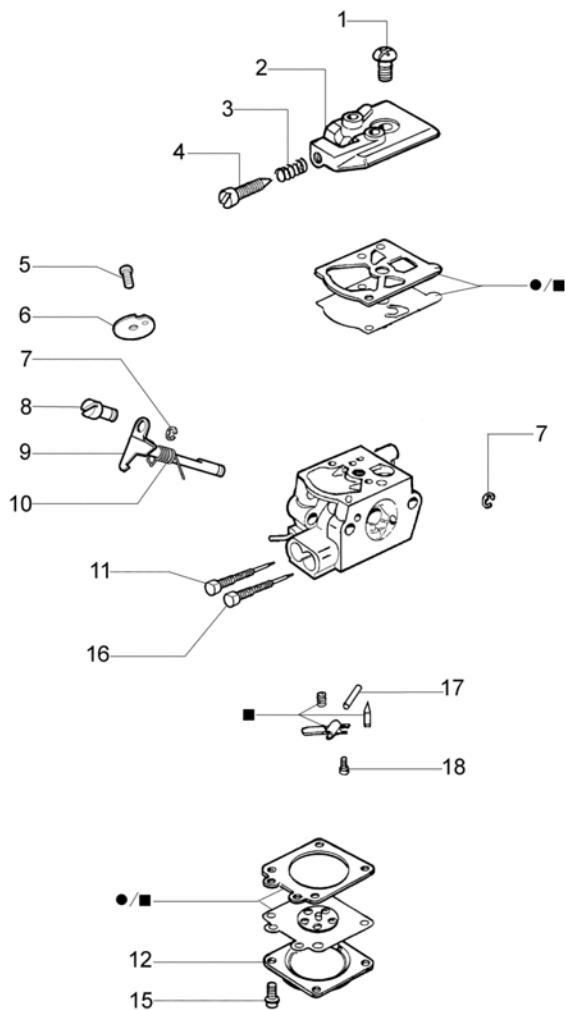

SA 2700 Blower - Carburetor WT-936

mod. Walbro WT-936
compl. p.n. 2318816R

■ 13 — KIT RIPARAZIONE
REPAIR KIT

● 14 — KIT MEMBRANE & GUARNIZIONI
DIAPHRAGM & GASKET SET

SA 2700 Blower - Carburetor WT-936

Ref.Nu	Qty	Part number	Description	Validity from	Validity till	Notes	Bulletin
1	1	003300197	Screw				
2	1	2318777	Cover				
3	1	094600148	Spring				
4	1	074000240	Adjust.screw				
5	1	50010141	Screw				
6	1	375100078	Shutter				
7	2	095000164	Ring				
8	1	2318211	Pin				
9	1	2318737	Shaft				
10	1	072700347	Spring				
11	1	2318779	Screw L				
12	1	2318191	Cover				
13	1	2318671	Repair kit				
14		-	Not available for this product				
15	4	035000162	Screw				
16	1	2318778	Screw H				
17	1	003300201	Spindle				
18	1	003300202	Screw