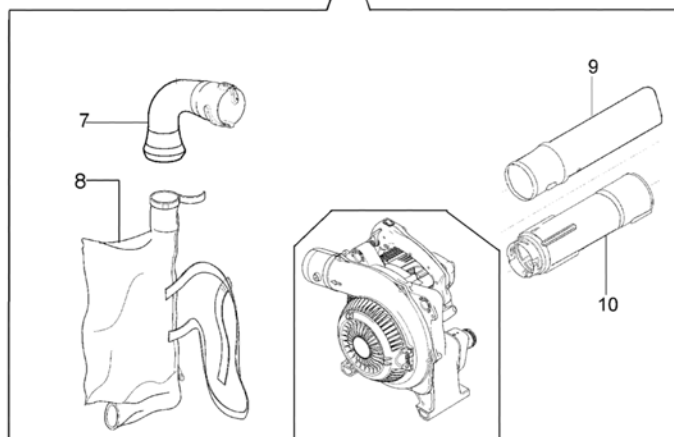

SA 2700 Blower - Accessories

3 **Optional**