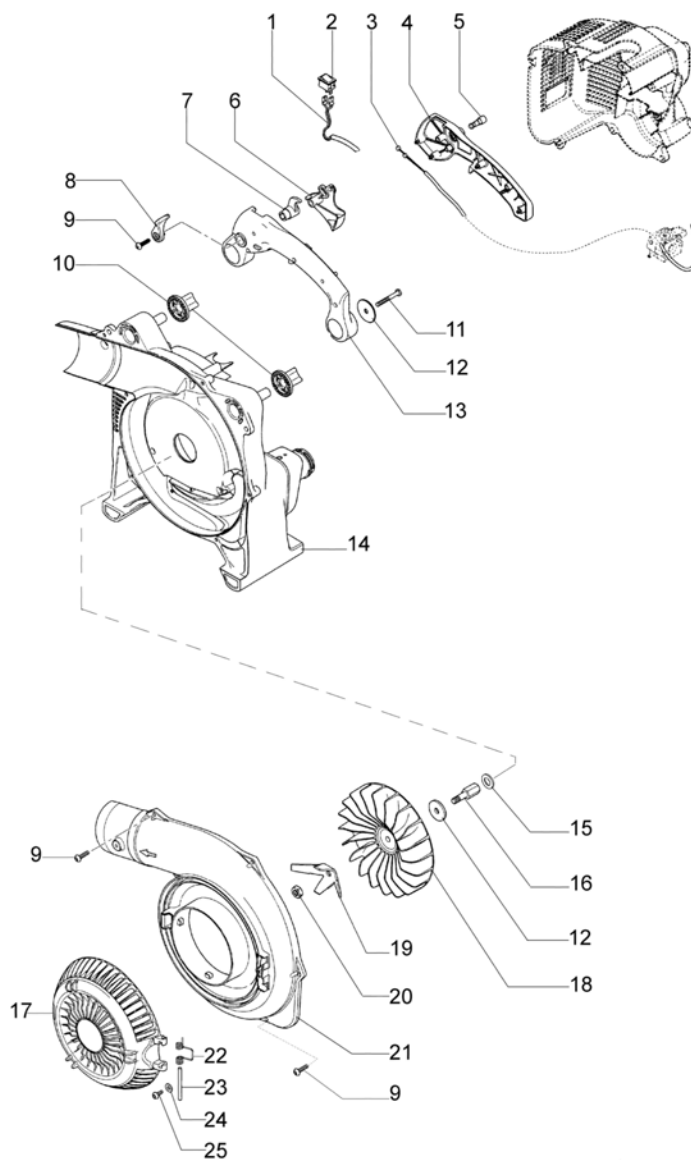

SA 2700 Blower - Fan assy

SA 2700 Blower - Fan assy

Ref.Nu	Qty	Part number	Description	Validity from	Validity till	Notes	Bulletin
1	1	56560056R	Cable				
2	1	2317021R	Switch				
3	1	56560051R	Throttle cable				
4	1	56560013R	Half grip				
5	1	56550156R	Button				
6	1	56550023AR	Throttle				
7	1	56560058R	Lever				
8	1	56550026R	Throttle lever				
9	3	3960091AR	Screw				
10	1	56560015R	Shock absorber				
11	2	3960091AR	Screw				
12	2	56510050R	Washer				
13	1	56560014R	Half grip				
14	1	56560008R	Left case/tank				
15	1	3818011A	Washer				
16	1	56560017R	Extension				
17	1	56560003R	Cover				
18	1	56560010R	Fan				
19	1	56560027AR	Cutter tool				
20	1	3980012	Nut				
21	1	56560009R	Left case				
22	1	56560046R	Spring				
23	1	56550123R	Pin				
24	1	3918010R	Washer				
25	1	3960070AR	Screw