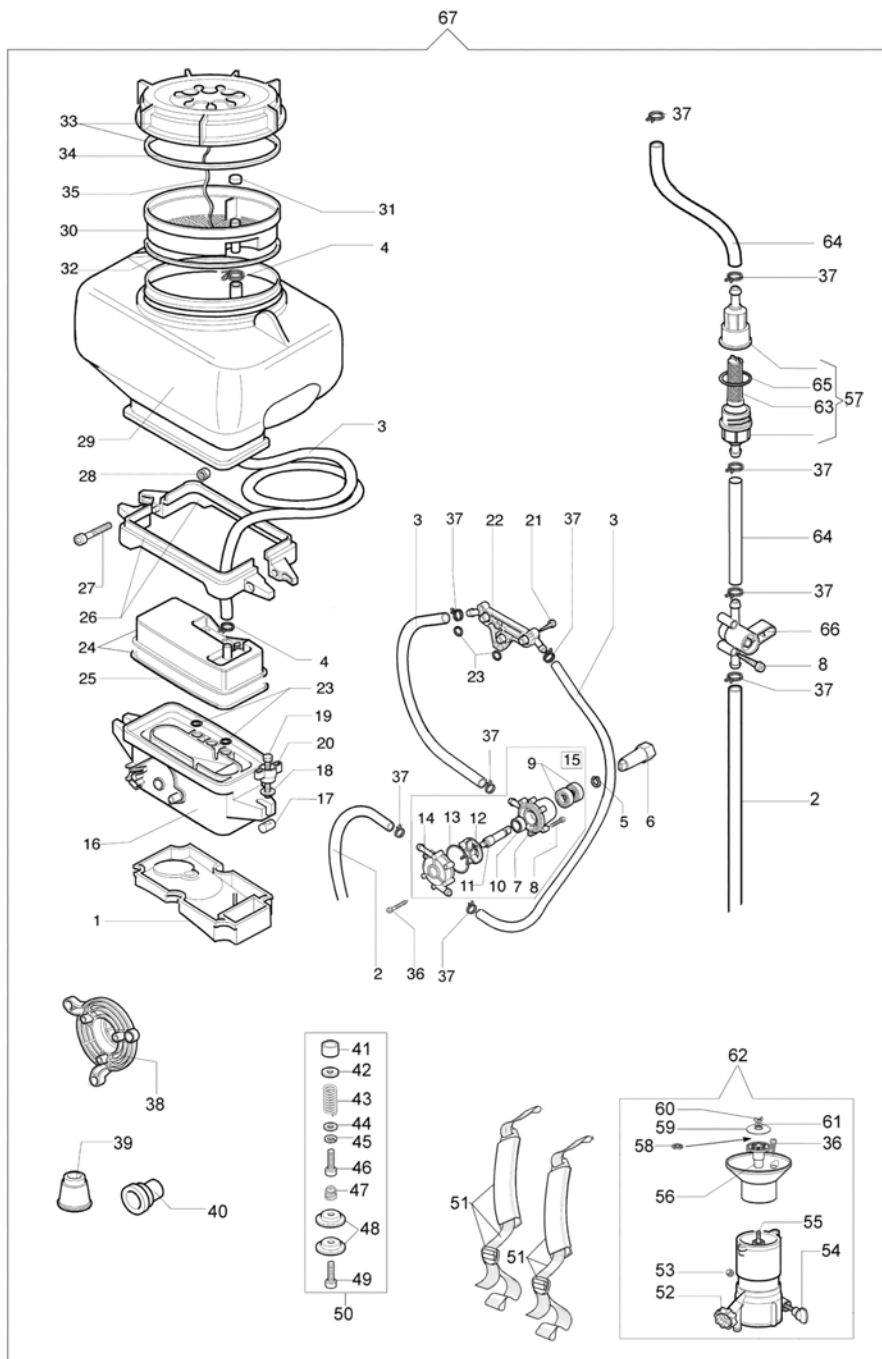

SA 2062 Blower - Accessories

SA 2062 Blower - Accessories

Ref.Nu	Qty	Part number	Description	Validity from	Validity till	Notes	Bulletin
1	1	56020017	Plate				
2	1	56020039	Hose				
3	3	56020038	Hose				
4	2	3059008	Band				
5	1	3024010R	Ring				
6	1	56020100	Joint				
7	1	56020101	Pump body				
8	3	3960067AR	Screw				
9	2	3035230	Bearing				
10	1	3050014	Seal ring				
11	2	56020102	Shaft				
12	1	56020103	Impeller				
13	1	3049043	O-ring				
14	1	56020105	Cover				
15	1	56020099	Pompa booster pump				
16	1	56020130B	Support				
17	2	56020021	Pin				
18	2	3618010	Washer				
19	2	3606025	Screw				
20	2	56020019	Knob				
21	10	3960091AR	Screw				
22	1	56020106	Fittings				
23	4	3049039R	O-ring				
24	1	56020041B	Diaphragm				
25	1	56020113B	Gasket				
26	2	56020007R	Clamp				
27	2	3801017R	Screw				
28	2	3914003R	Nut				
29	1	56020002A	Tank				
30	1	56020006	Filter				
31	1	56020005	Cap				
32	1	56020116A	Gasket				
33	1	56022018B	Complete cap				
34	1	56020004B	Gasket				
35	1	56020040	Cable				
36	3	3960087	Screw				
37	5	3059006	Band				
38	1	56020046	Guard				
39	2	56020001	AV-mount				
40	2	56020112	AV-mount				
41	1	56020134	Bushing				
42	1	3918005	Washer				
43	1	50070024	Spring