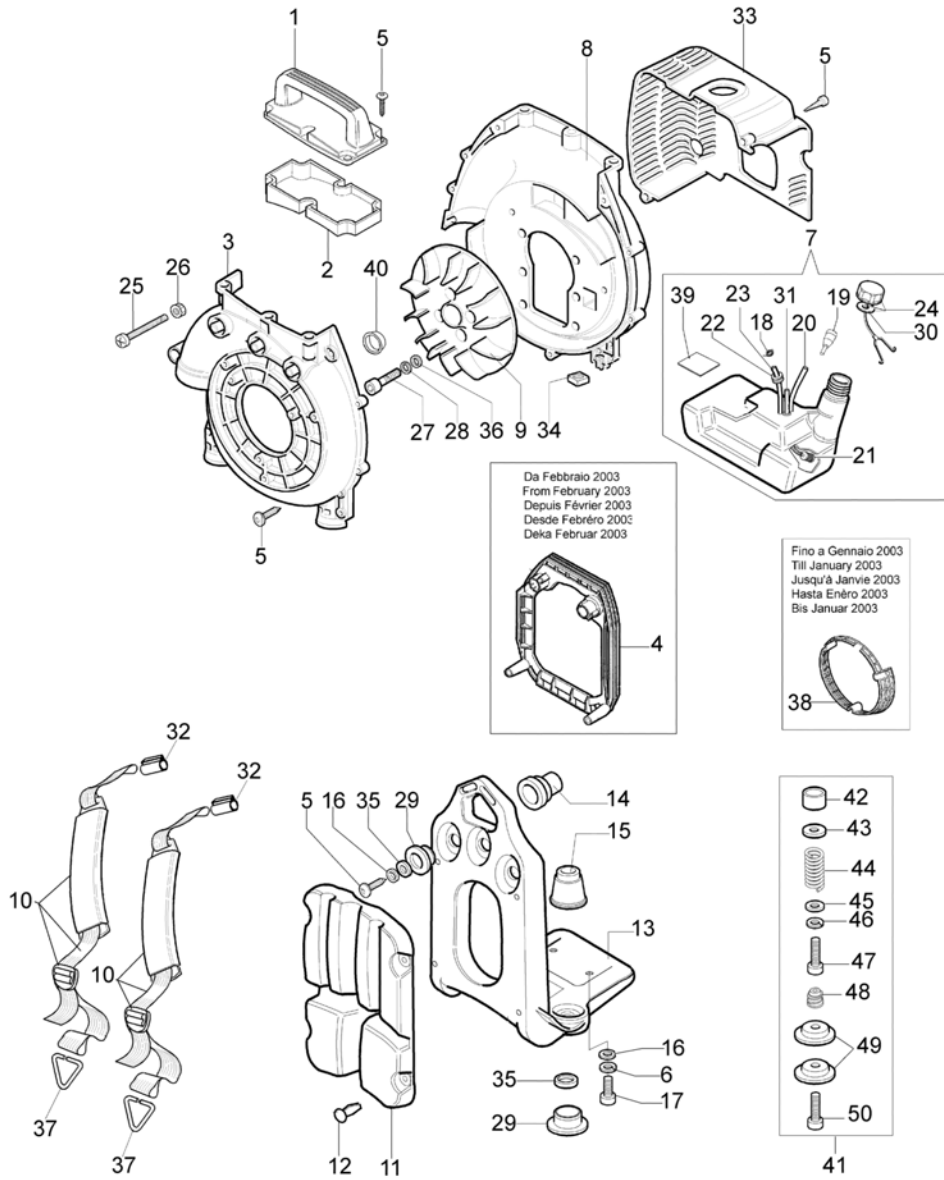

SA 2062 Blower - Deck and fan assy

SA 2062 Blower - Deck and fan assy

Ref.Nu	Qty	Part number	Description	Validity from	Validity till	Notes	Bulletin
1	1	56520035A	Cover				
2	1	56520034	Plate				
3	1	56520001B	Half volute				
4	1	56520112	Guard				
5	18	3960091AR	Screw				
6	2	3819006R	Washer				BT6-066-07/09
7	1	56520048DR	Tank				
8	1	56520117A	Half volute				
9	1	56520003A	Impeller				
10	2	56520086A	Harness				
11	1	56520075A	Padding				
12	4	3055054	Ring				
13	1	56520111	Frame				
14	1	56520070	Support				
15	2	56520041	Support				BT6-066-07/09
16	2	3918005	Washer				
17	2	3801016R	Screw				BT6-066-07/09
18	1	4098377	Band				
19	1	61070011AR	Breather valve				
20	1	56520051	Hose				
21	1	50010218R	Fuel filter				
22	1	4161211	Bush				
23	1	56520049	Hose				
24	1	61070079R	Tank cap				
25	2	3901064	Screw				
26	2	3914003R	Nut				
27	4	3801026	Screw				
28	4	3819009R	Washer				
29	3	56520042	Cover				BT6-066-07/09
30	1	61070006	Gasket				
31	1	56520050	Hose				
32	2	365200150A	Clamp				
33	1	56520119	Guard				
34	1	3980015	Nut				
35	3	56520043	Flange				BT6-066-07/09
36	4	3916006	Washer				
37	2	3065010A	Hooking spring				
38	1	56520045	Guard				
39	1	50070176	Guard