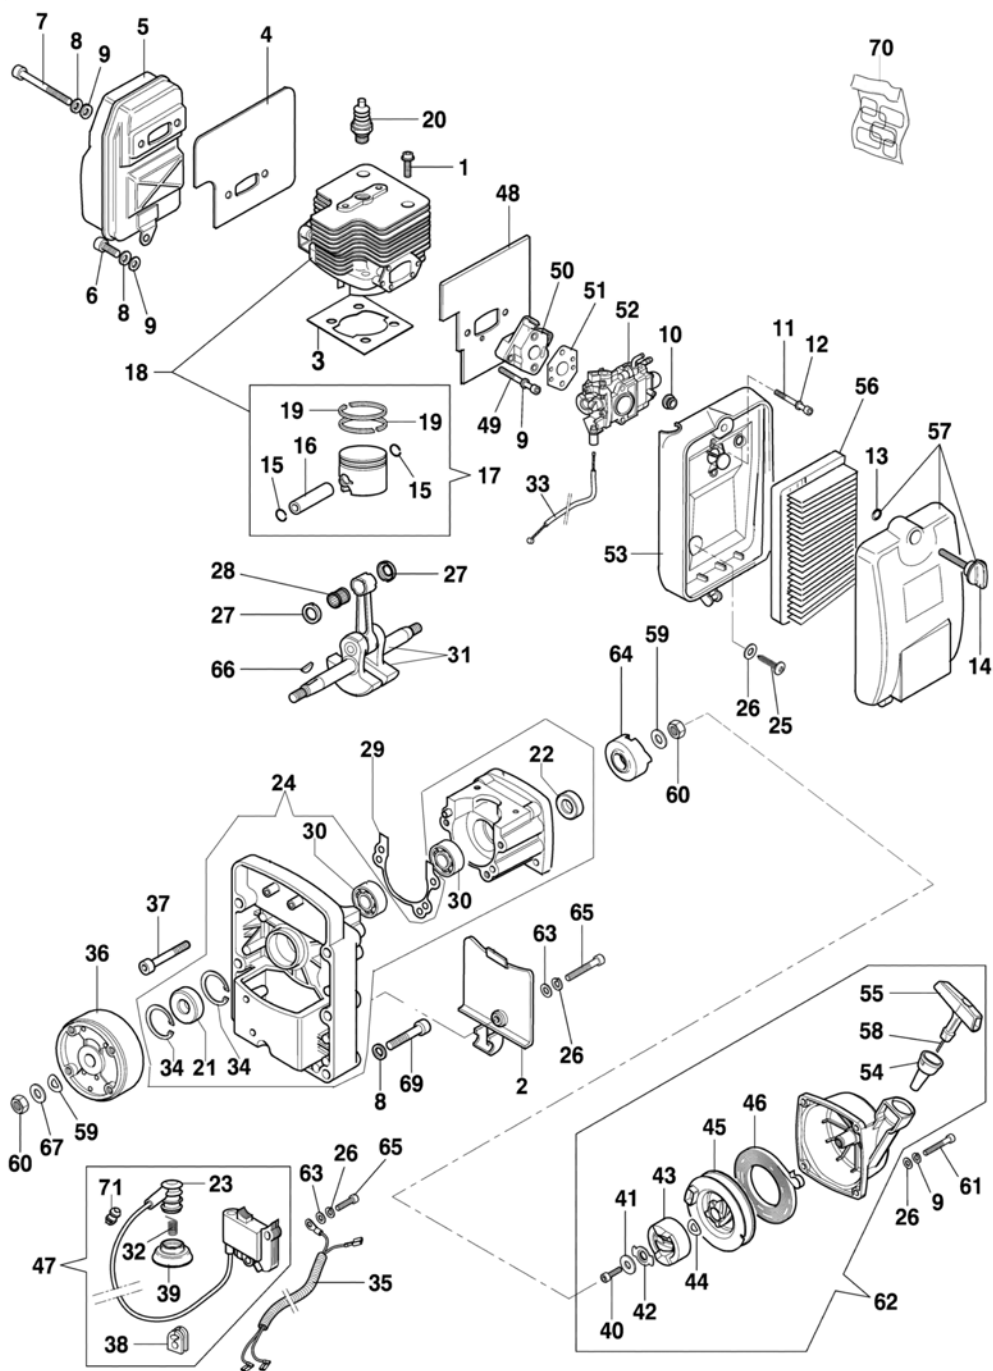

SA 2062 Blower - Starter assy and engine

SA 2062 Blower - Starter assy and engine

Ref.Nu	Qty	Part number	Description	Validity from	Validity till	Notes	Bulletin
1	6	56520107	Screw				
2	1	56520009	Cover				
3	1	56520097	Gasket				
4	1	56520010R	Gasket				
5	1	56520011AR	Muffler				
6	1	3801020	Screw				
7	2	3801059	Screw				
8	7	3819009R	Washer				
9	13	3916006	Washer				
10	1	61120022	Gasket				
11	2	3801030	Screw				
12	2	3833073R	Washer				
13	1	3049005	O-ring				
14	1	56520031A	Knob				
15	2	56520102	Spacer				
16	1	56520098	Pin				
17	1	56522023	Piston assy				
18	1	56522024	Cylinder				
19	2	56520095R	Piston ring				
20	1	3055114	Spark plug				
21	1	56520132	Seal ring				
22	1	56520105	Seal ring				
23	1	094600097A	Spark plug cap				
24	1	56520129R	Crankcase assy				
25	1	3960091AR	Screw				
26	8	3918005	Washer				
27	2	56520100	Spacer				
28	1	56520101	Bearing				
29	1	56520096	Gasket				
30	2	56520131R	Bearing				
31	1	56520099	Crankshaft				
32	1	094600169A	Spring				
33	1	56520067A	Throttle cable				
34	2	3025025	Ring				
35	1	56520063	Cable				
36	1	56520004	Flywheel				
37	4	3860096	Screw				
38	1	56520122	Grommet				
39	1	56520033	Cap				
40	1	3801010R	Screw				
41	1	3918020R	Washer				
42	1	56520040A	Plate				
43	1	56520039A	Insert				
44	1	3027005R	Ring