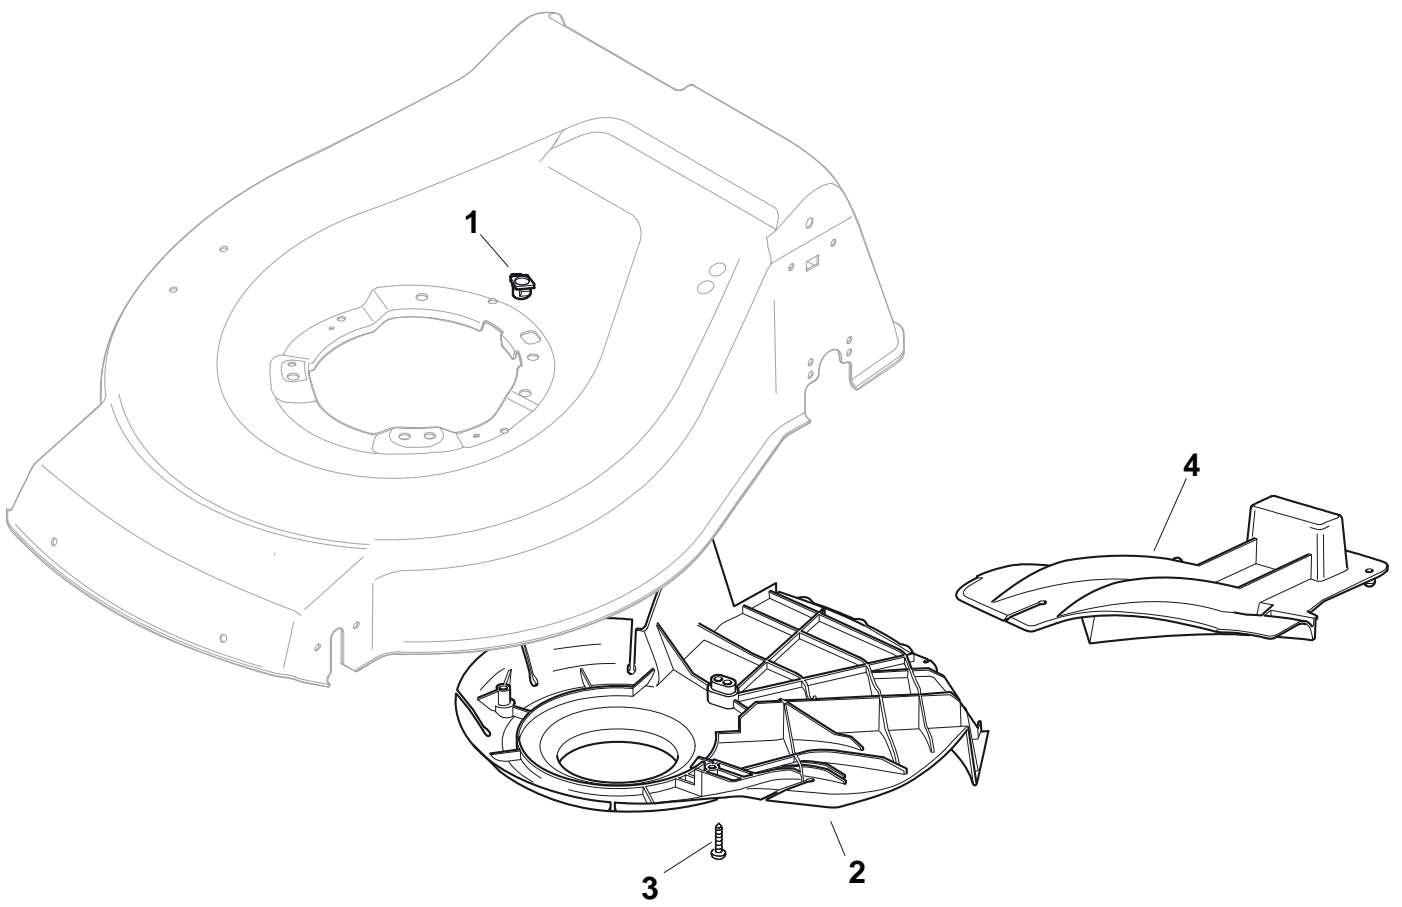

...THINKING GREEN

Premium 5300 WHX4

Deck And Height Adjusting

Premium 5300 WHX4

Deck And Height Adjusting

Pos.	Part no.	Q.ty	Description	Remarks
1	381003911/0	1	Deck Red	
1	381003918/0	1	Deck Black	
1	381003978/0	1	Deck Grey	
2	122534131/0	1	Pin	
3	381003398/0	1	Lever, Height Adjustment	
4	12154510/0	1	Nut	
5	12788512/0	1	Screw	
6	322394503/0	1	Knob	
7	12521310/0	1	Washer	
8	12150000/0	1	Nut	
10	122943013/0	1	Screw	
11	381002032/0	1	Rod, Height Adjustment	
12	112436051/0	1	Plate	
13	112727803/0	3	Screw	
14	12154510/0	3	Nut	
15	112727801/0	1	Screw	
16	381002887/1	1	Axle, Front Wheels	
17	12154510/0	1	Nut	
21	322600145/0	2	Protection, Wheel	
24	12521350/0	4	Washer	
25	12155000/0	4	Nut	
27	322600208/0	2	Protection, Wheel	
31	381302835/0	1	Axle, Rear Wheels	
32	122450460/0	1	Spring	
33	112728697/0	4	Screw	
34	22545152/0	2	Plate	
35	112728697/0	4	Screw	
36	322785304/0	2	Support	
37	122570134/0	1	Pinion L	
38	322120115/0	2	Ring Gear	
39	112728706/0	6	Screw	
40	122570133/0	1	Pinion R	
41	122446192/0	1	Spring	

Premium 5300 WHX4

Ejection-Guard

Premium 5300 WHX4

Ejection-Guard

Pos.	Part no.	Q.ty	Description	Remarks
1	322108295/0	1	Stone-Guard	
2	322600195/0	1	Ejection Guard	
3	112727803/0	2	Screw	
4	322806639/0	1	Fulcrum Pin	
5	12154510/0	2	Nut	
6	18203853/0	2	Protection	
7	122450456/0	1	Spring	
8	122517869/0	1	Pin	
9	12604896/0	2	Crown Fastener	

Premium 5300 WHX4
Protection, Belt

Premium 5300 WHX4

Protection, Belt

Pos.	Part no.	Q.ty	Description	Remarks
1	22291150/0	1	Rubber Insert	
2	322060197/2	1	Protection, Belt	
3	12728530/0	3	Screw	
4	22140222/0	1	Deflector	