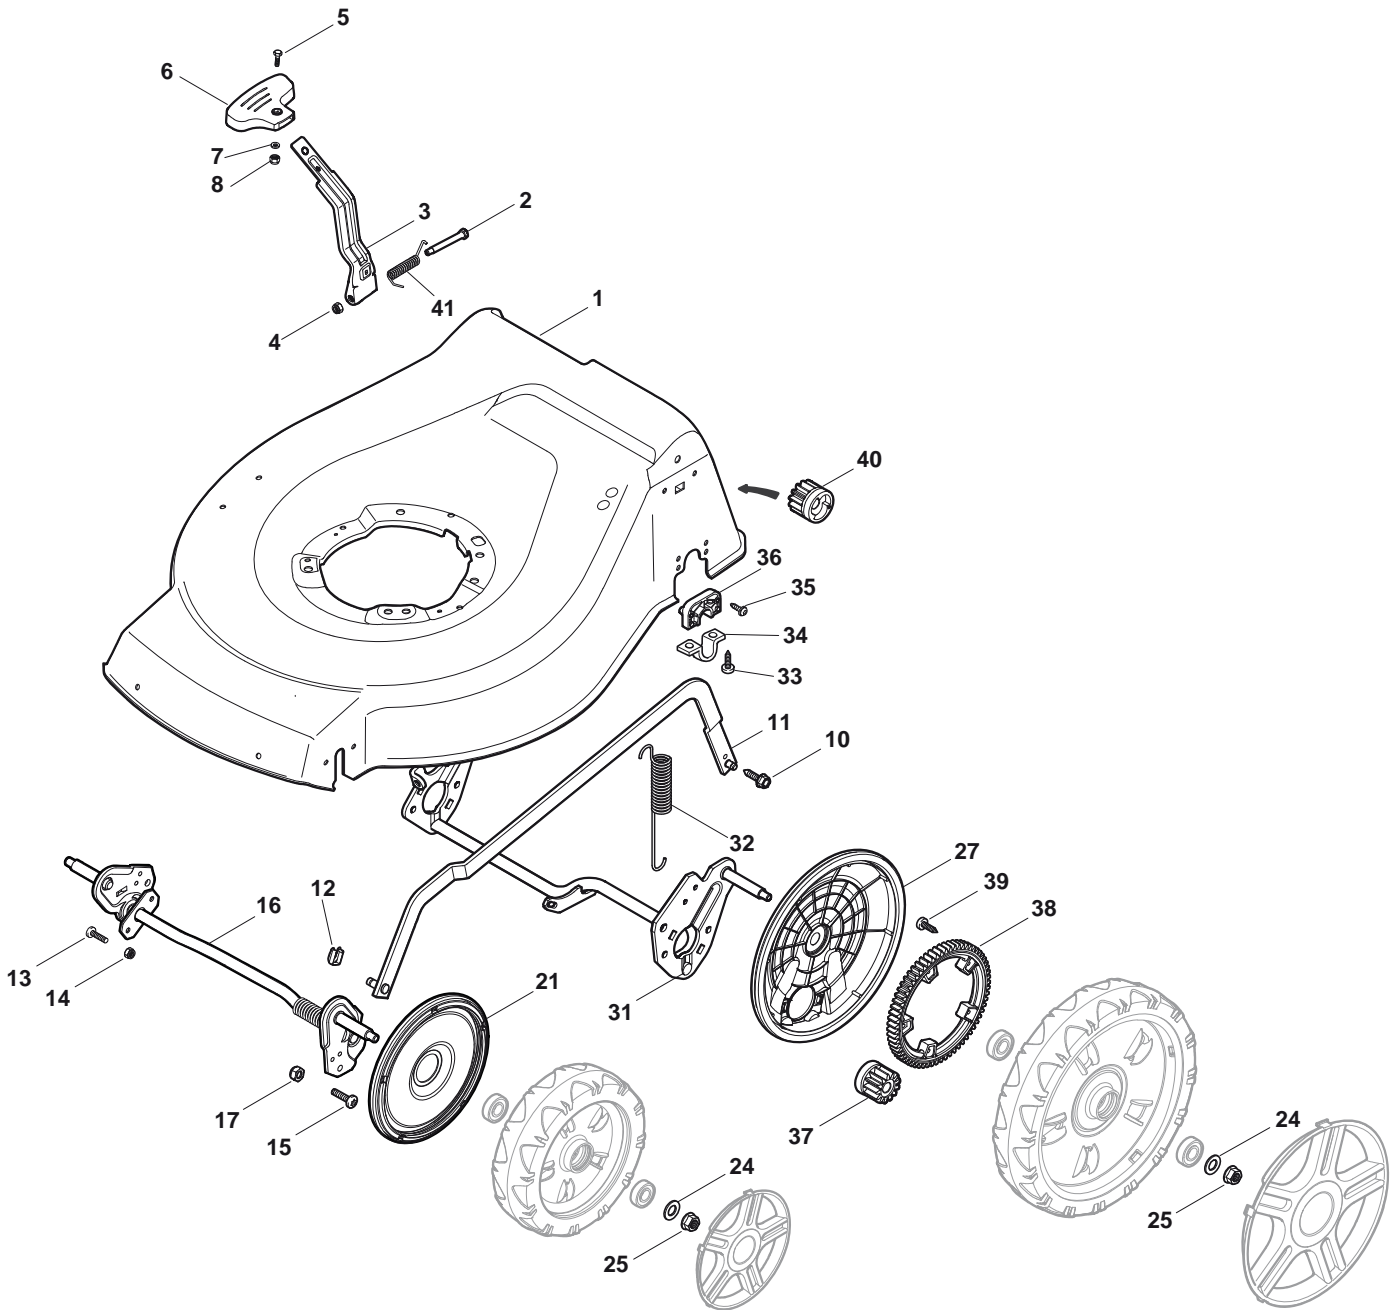

GENUINE SPARE PARTS

Premium 5300 WHX4 Model Year 2011

- Use GLOBAL GARDEN PRODUCT Genuine Spare Parts specified in the parts list for repair and/or replacement.
- The contents described in the parts list may change due to improvement.
- The drawings of the spare parts are only indicative and might not represent the part in question exactly.
- The indications "right" - "left" - "front" - "rear" refer to the position of the operator when using the machine.
- When placing orders of parts for repair and/or replacement, make sure that the illustrated parts list is the one applying to the machine's year of manufacture, as shown on the identification plate attached to the machine.

...THINKING GREEN

Premium 5300 WHX4

Deck And Height Adjusting

Premium 5300 WHX4

Deck And Height Adjusting

Pos.	Part no.	Q.ty	Description	Remarks
1	381003911/0	1	Deck Red	
1	381003918/0	1	Deck Black	
1	381003978/0	1	Deck Grey	
2	122534131/0	1	Pin	
3	381003398/0	1	Lever, Height Adjustment	
4	12154510/0	1	Nut	
5	12788512/0	1	Screw	
6	322394503/0	1	Knob	
7	12521310/0	1	Washer	
8	12150000/0	1	Nut	
10	122943013/0	1	Screw	
11	381002032/0	1	Rod, Height Adjustment	
12	112436051/0	1	Plate	
13	112727803/0	3	Screw	
14	12154510/0	3	Nut	
15	112727801/0	1	Screw	
16	381002887/1	1	Axle, Front Wheels	
17	12154510/0	1	Nut	
21	322600145/0	2	Protection, Wheel	
24	12521350/0	4	Washer	
25	12155000/0	4	Nut	
27	322600208/0	2	Protection, Wheel	
31	381302835/0	1	Axle, Rear Wheels	
32	122450460/0	1	Spring	
33	112728697/0	4	Screw	
34	22545152/0	2	Plate	
35	112728697/0	4	Screw	
36	322785304/0	2	Support	
37	122570134/0	1	Pinion L	
38	322120115/0	2	Ring Gear	
39	112728706/0	6	Screw	
40	122570133/0	1	Pinion R	
41	122446192/0	1	Spring	

Premium 5300 WHX4
Protection, Belt

Premium 5300 WHX4

Protection, Belt

Pos.	Part no.	Q.ty	Description	Remarks
1	22291150/0	1	Rubber Insert	
2	322060197/2	1	Protection, Belt	
3	12728530/0	3	Screw	
4	22140222/0	1	Deflector	