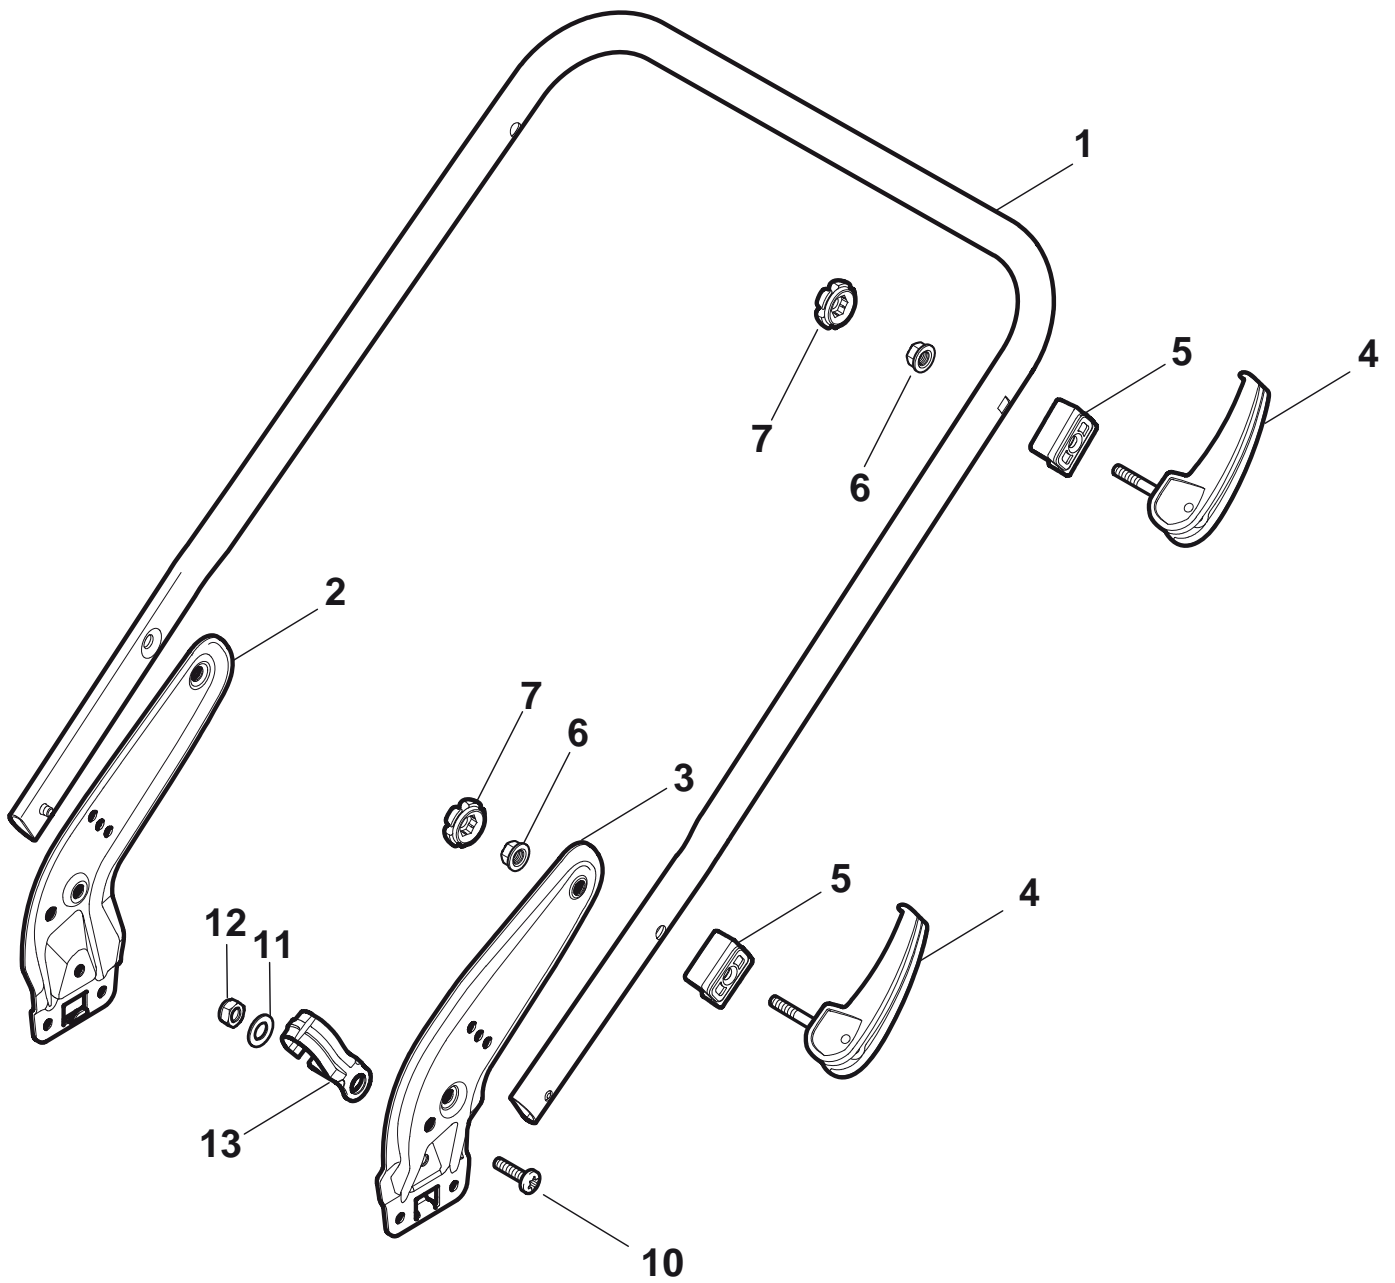

Premium 5300 WHX4

Ejection-Guard

Premium 5300 WHX4

Ejection-Guard

Pos.	Part no.	Q.ty	Description	Remarks
1	322108295/0	1	Stone-Guard	
2	322600195/0	1	Ejection Guard	
3	112727803/0	2	Screw	
4	322806639/0	1	Fulcrum Pin	
5	12154510/0	2	Nut	
6	18203853/0	2	Protection	
7	122450456/0	1	Spring	
8	122517869/0	1	Pin	
9	12604896/0	2	Crown Fastener	

Premium 5300 WHX4
Protection, Belt

Premium 5300 WHX4

Protection, Belt

Pos.	Part no.	Q.ty	Description	Remarks
1	22291150/0	1	Rubber Insert	
2	322060197/2	1	Protection, Belt	
3	12728530/0	3	Screw	
4	22140222/0	1	Deflector	

Premium 5300 WHX4

Handle, Lower Part

Premium 5300 WHX4

Handle, Lower Part

Pos.	Part no.	Q.ty	Description	Remarks
1	381006719/0	1	Handle, Lower Part	
2	381005149/0	1	Bracket, R	
3	381005151/0	1	Bracket, L	
4	381003253/0	4	Handle	
5	322680016/0	4	Support	
6	22131750/0	4	Nut	
7	322399835/0	4	Knob	
10	12760605/0	2	Screw	
11	25038002/1	2	Bush	
12	12155000/0	2	Nut	
13	322192156/0	1	Fair Led	

Premium 5300 WHX4

Handle, Upper Part

Premium 5300 WHX4

Handle, Upper Part

Pos.	Part no.	Q.ty	Description	Remarks
1	381006807/0	1	Handle, Upper Part with sponge handgrip	
1	381006887/0	1	Handle, Upper Part	
2	22430313/0	1	Guide Spring	
3	12521330/0	1	Washer	
4	12154510/0	1	Nut	
5	118390020/0	1	Fairlead	
6	181030070/0	1	Cable, Thread Eng. Brake	
7	322545204/0	1	Fulcrum Pin	
8	22041966/0	2	Bush	
9	181003300/0	1	Lever, Engine Brake	
10	381030051/0	1	Cable, Rear Drive	
11	22041966/0	2	Bush	
12	181003301/0	1	Lever, Driving	
13	22291050/0	1	Handgrip Black	only for handle part no. 381006887/0
14	22551640/0	1	Plate	
15	12728640/0	1	Screw	