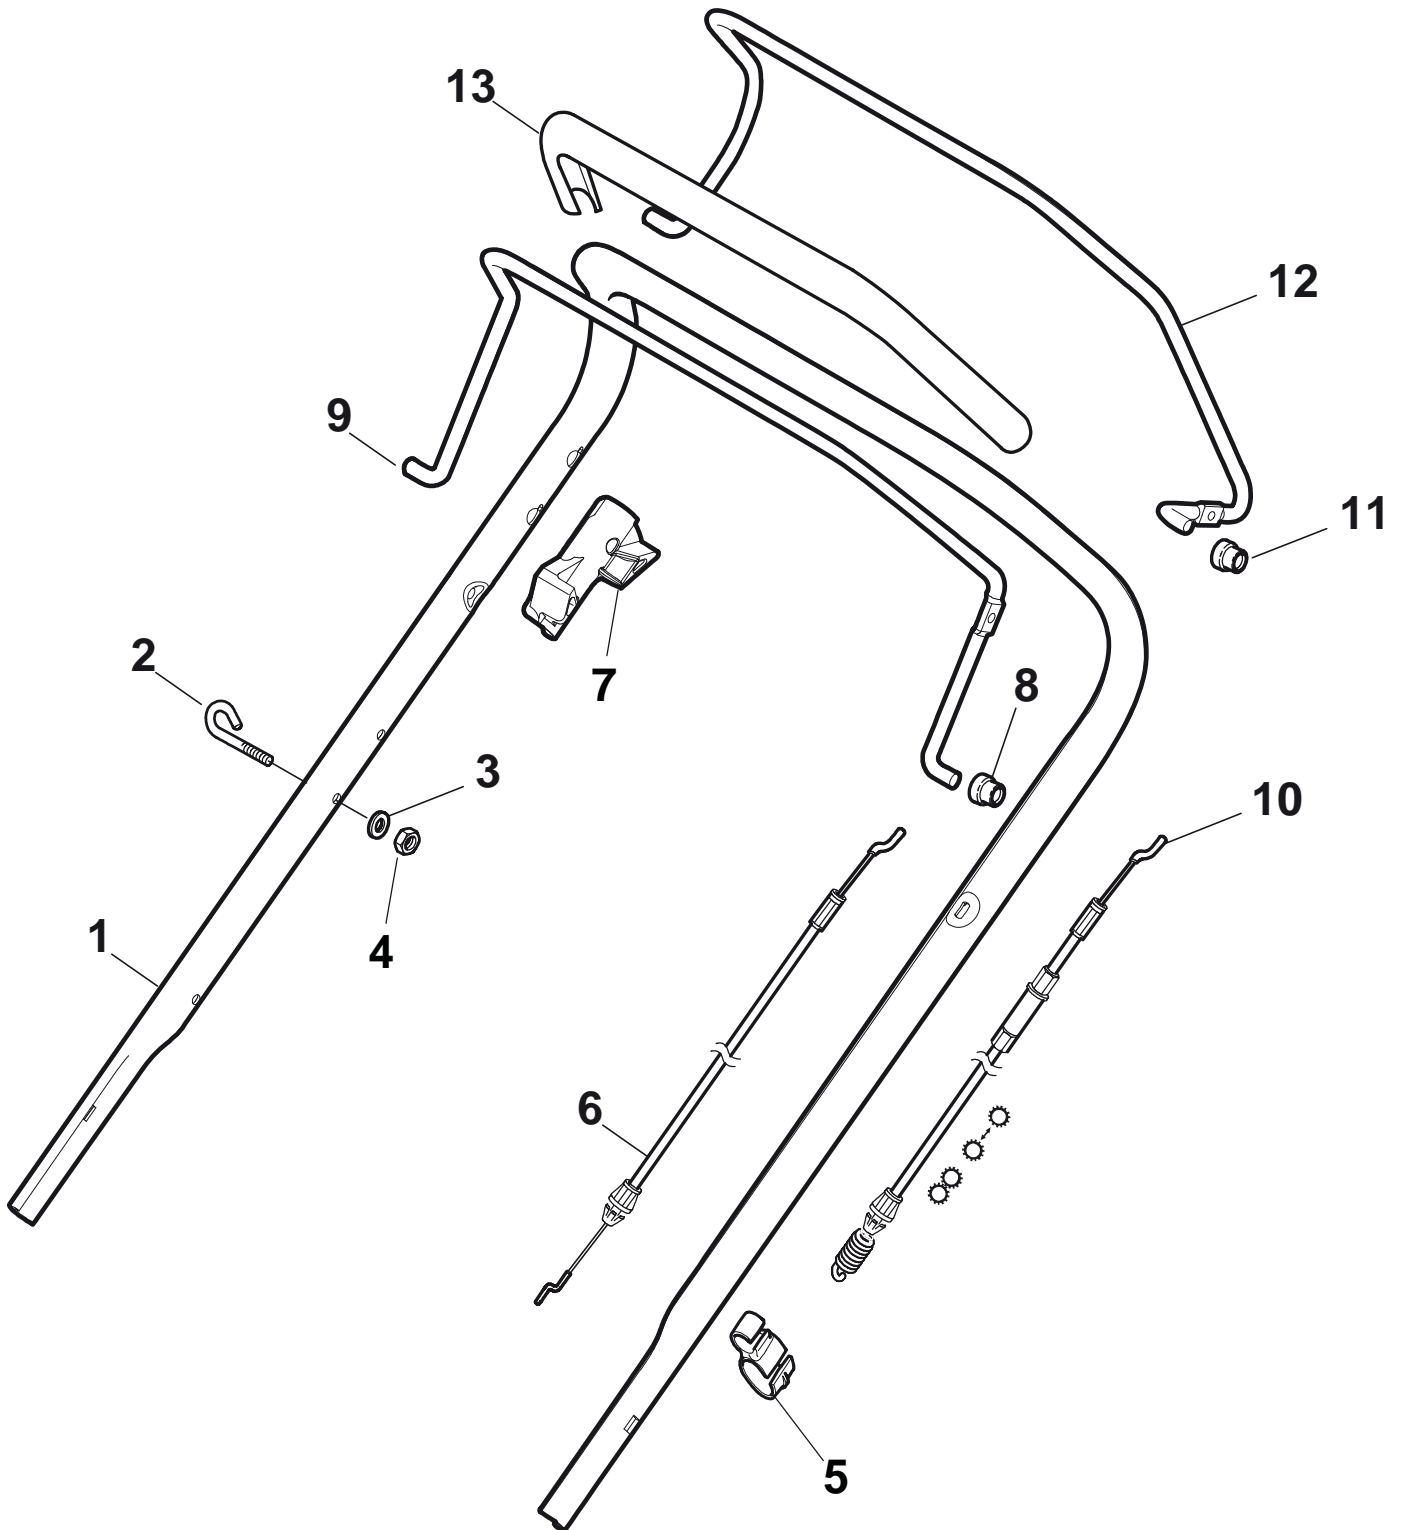

Premium 5300 WHX4
Protection, Belt

Premium 5300 WHX4

Protection, Belt

Pos.	Part no.	Q.ty	Description	Remarks
1	22291150/0	1	Rubber Insert	
2	322060197/2	1	Protection, Belt	
3	12728530/0	3	Screw	
4	22140222/0	1	Deflector	

Premium 5300 WHX4

Handle, Lower Part

Premium 5300 WHX4

Handle, Lower Part

Pos.	Part no.	Q.ty	Description	Remarks
1	381006719/0	1	Handle, Lower Part	
2	381005149/0	1	Bracket, R	
3	381005151/0	1	Bracket, L	
4	381003253/0	4	Handle	
5	322680016/0	4	Support	
6	22131750/0	4	Nut	
7	322399835/0	4	Knob	
10	12760605/0	2	Screw	
11	25038002/1	2	Bush	
12	12155000/0	2	Nut	
13	322192156/0	1	Fair Led	

Premium 5300 WHX4

Handle, Upper Part

Premium 5300 WHX4

Handle, Upper Part

Pos.	Part no.	Q.ty	Description	Remarks
1	381006807/0	1	Handle, Upper Part with sponge handgrip	
1	381006887/0	1	Handle, Upper Part	
2	22430313/0	1	Guide Spring	
3	12521330/0	1	Washer	
4	12154510/0	1	Nut	
5	118390020/0	1	Fairlead	
6	181030070/0	1	Cable, Thread Eng. Brake	
7	322545204/0	1	Fulcrum Pin	
8	22041966/0	2	Bush	
9	181003300/0	1	Lever, Engine Brake	
10	381030051/0	1	Cable, Rear Drive	
11	22041966/0	2	Bush	
12	181003301/0	1	Lever, Driving	
13	22291050/0	1	Handgrip Black	only for handle part no. 381006887/0
14	22551640/0	1	Plate	
15	12728640/0	1	Screw	

Premium 5300 WHX4
Wheel and Hub Cap

Premium 5300 WHX4

Wheel and Hub Cap

Pos.	Part no.	Q.ty	Description	Remarks
1	19216035/0	8	Bearing	
2	381007416/1	2	Ruota Ø 200	
3	22110417/0	2	Hub Cap	
4	381007417/1	2	Ruota Ø 280	
5	322110590/0	2	Hub Cap	