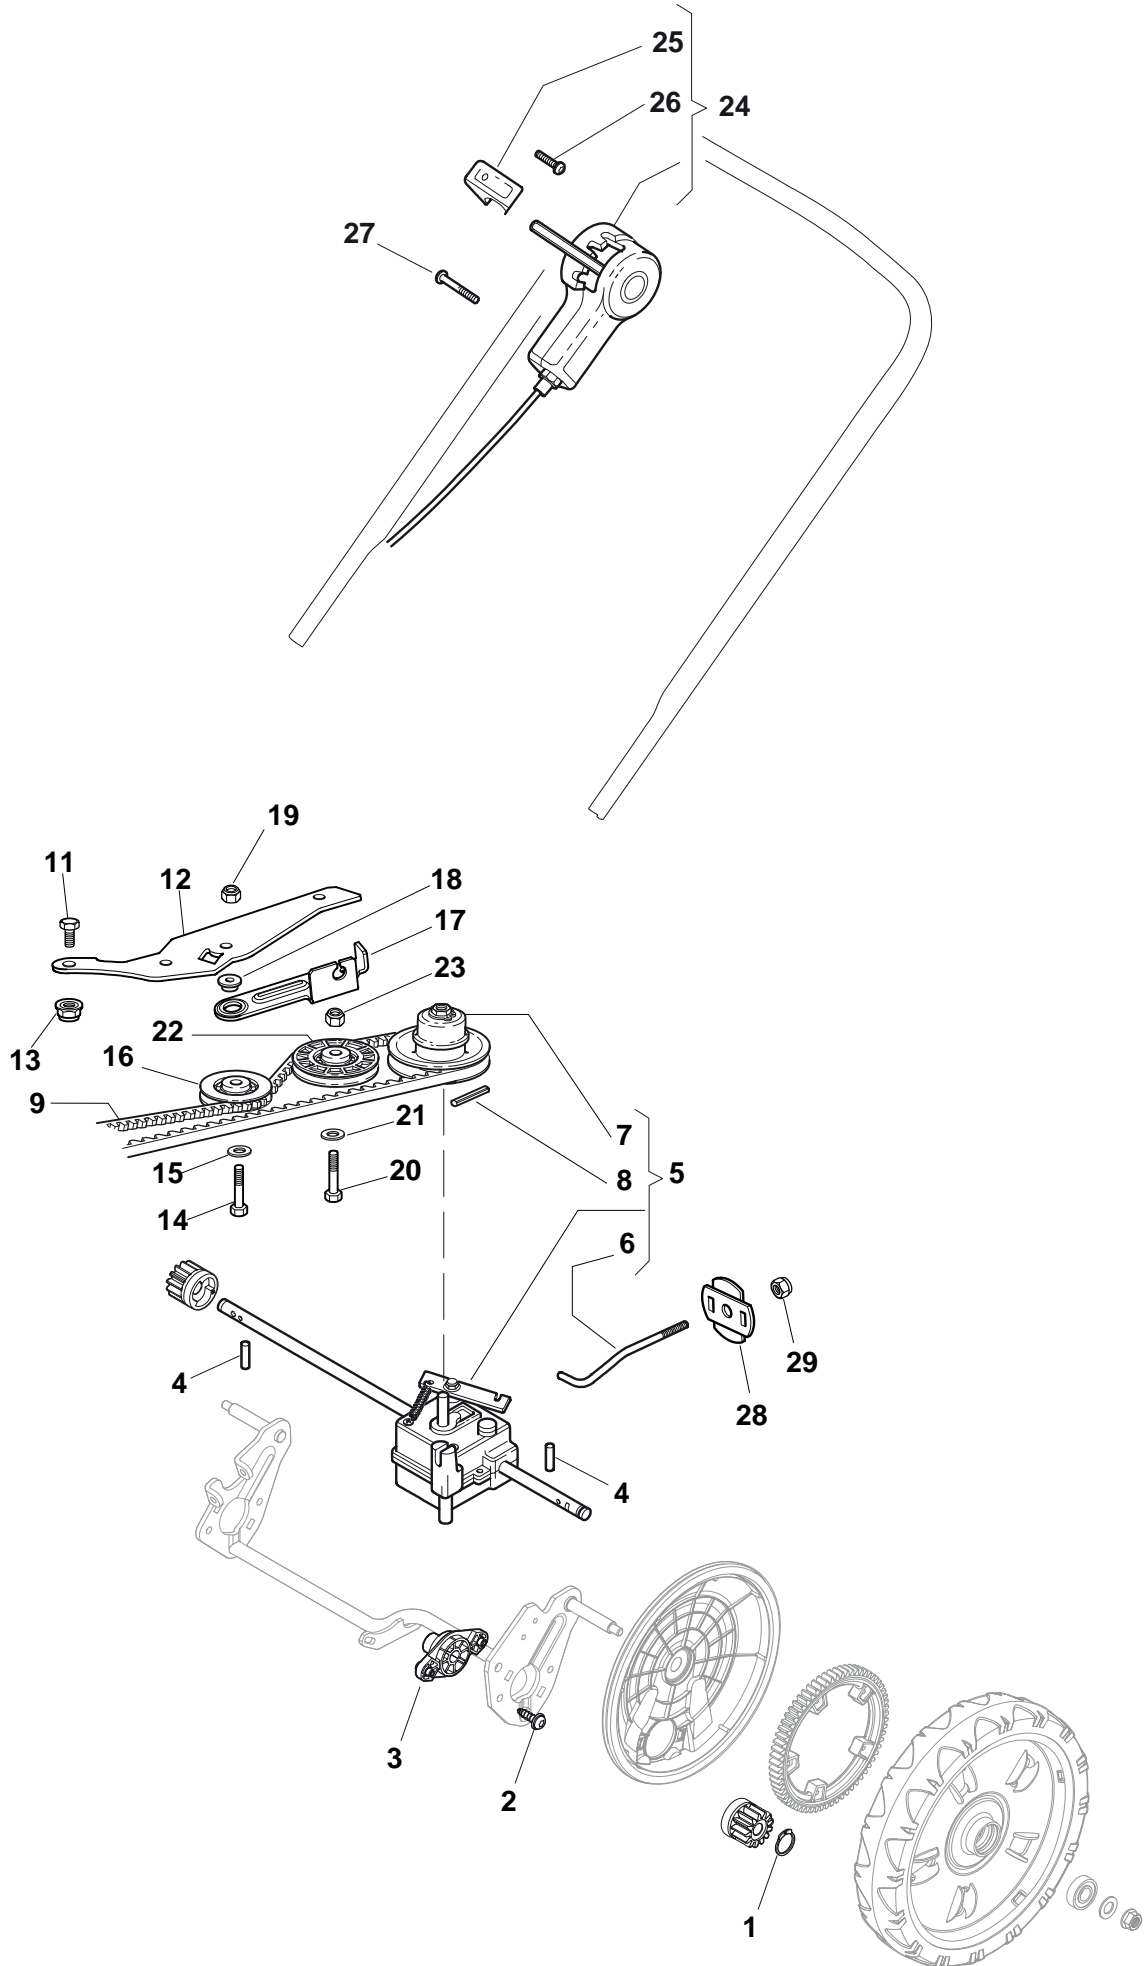

Premium 5300 WHX4

Handle, Upper Part

Premium 5300 WHX4

Handle, Upper Part

Pos.	Part no.	Q.ty	Description	Remarks
1	381006807/0	1	Handle, Upper Part with sponge handgrip	
1	381006887/0	1	Handle, Upper Part	
2	22430313/0	1	Guide Spring	
3	12521330/0	1	Washer	
4	12154510/0	1	Nut	
5	118390020/0	1	Fairlead	
6	181030070/0	1	Cable, Thread Eng. Brake	
7	322545204/0	1	Fulcrum Pin	
8	22041966/0	2	Bush	
9	181003300/0	1	Lever, Engine Brake	
10	381030051/0	1	Cable, Rear Drive	
11	22041966/0	2	Bush	
12	181003301/0	1	Lever, Driving	
13	22291050/0	1	Handgrip Black	only for handle part no. 381006887/0
14	22551640/0	1	Plate	
15	12728640/0	1	Screw	

Premium 5300 WHX4

Controls

Premium 5300 WHX4

Controls

Pos.	Part no.	Q.ty	Description	Remarks
1	181005503/1	1	Throttle Cable	
2	12735103/0	1	Screw	
3	12523040/0	1	Washer	

Premium 5300 WHX4

Rear Drive

Premium 5300 WHX4

Premium 5300 WHX4
Wheel and Hub Cap

Premium 5300 WHX4

Wheel and Hub Cap

Pos.	Part no.	Q.ty	Description	Remarks
1	19216035/0	8	Bearing	
2	381007416/1	2	Ruota Ø 200	
3	22110417/0	2	Hub Cap	
4	381007417/1	2	Ruota Ø 280	
5	322110590/0	2	Hub Cap	

Premium 5300 WHX4

Blade

Premium 5300 WHX4

Blade

Pos.	Part no.	Q.ty	Description	Remarks
1	112735108/1	3	Screw	
2	122465608/2	1	Hub With Pulley, Crankshaft Ø 25	
3	81004381/1	1	Blade Standard	
4	22160400/0	1	Dust Cover	
5	12523080/0	1	Washer	
6	12735698/0	1	Screw	
7	12139150/0	1	Feather, Crankshaft Ø 25	