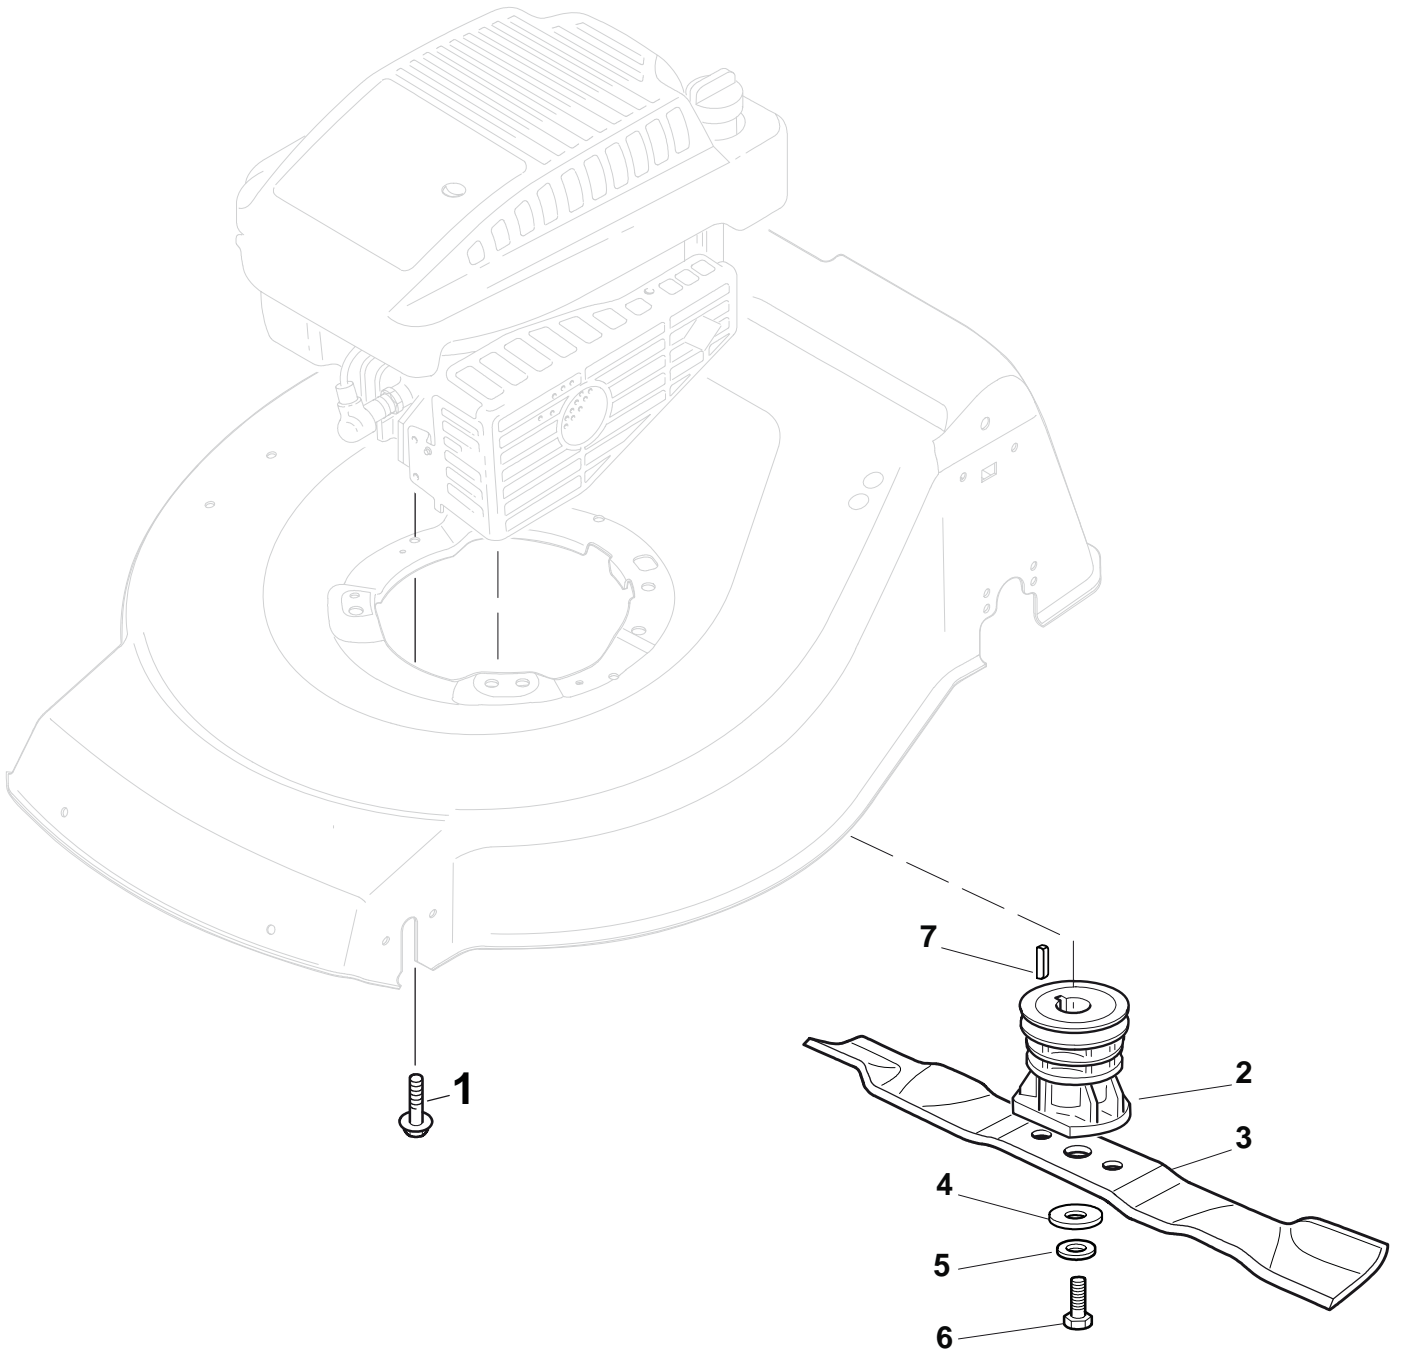

Premium 5300 WHX4
Wheel and Hub Cap

Premium 5300 WHX4

Wheel and Hub Cap

Pos.	Part no.	Q.ty	Description	Remarks
1	19216035/0	8	Bearing	
2	381007416/1	2	Ruota Ø 200	
3	22110417/0	2	Hub Cap	
4	381007417/1	2	Ruota Ø 280	
5	322110590/0	2	Hub Cap	

Premium 5300 WHX4

Blade

Premium 5300 WHX4

Blade

Pos.	Part no.	Q.ty	Description	Remarks
1	112735108/1	3	Screw	
2	122465608/2	1	Hub With Pulley, Crankshaft Ø 25	
3	81004381/1	1	Blade Standard	
4	22160400/0	1	Dust Cover	
5	12523080/0	1	Washer	
6	12735698/0	1	Screw	
7	12139150/0	1	Feather, Crankshaft Ø 25	