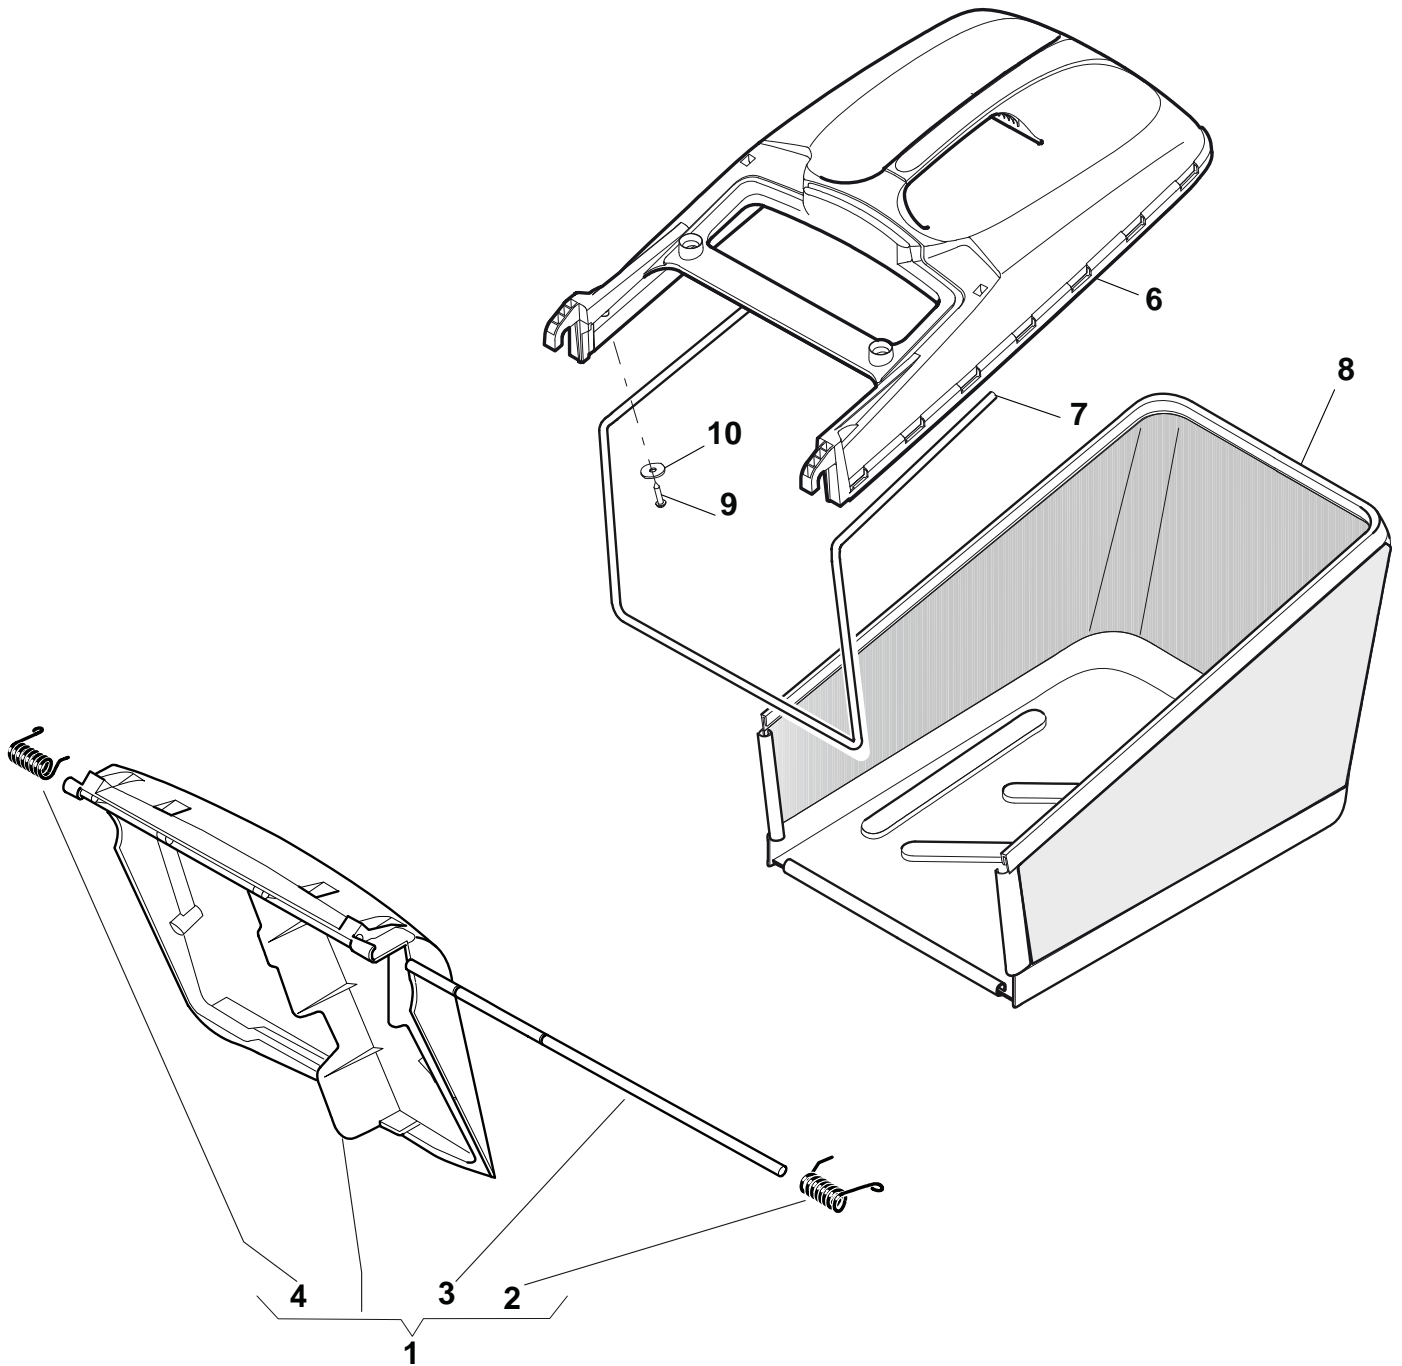

Premium 5300 WHX4
Grass-Catcher

Premium 5300 WHX4

Grass-Catcher

Pos.	Part no.	Q.ty	Description	Remarks
1	381008081/1	1	Stone-Guard	
2	122450466/0	1	L Spring	
3	122517882/0	1	Pin	
4	122450465/0	1	R Spring	
6	22486101/0	1	Grass-Box, Upper	
7	22608525/0	1	Stiffening Lower	
8	81002211/0	1	Box, Fabric	
9	12728680/0	2	Screw	
10	12523050/0	2	Washer