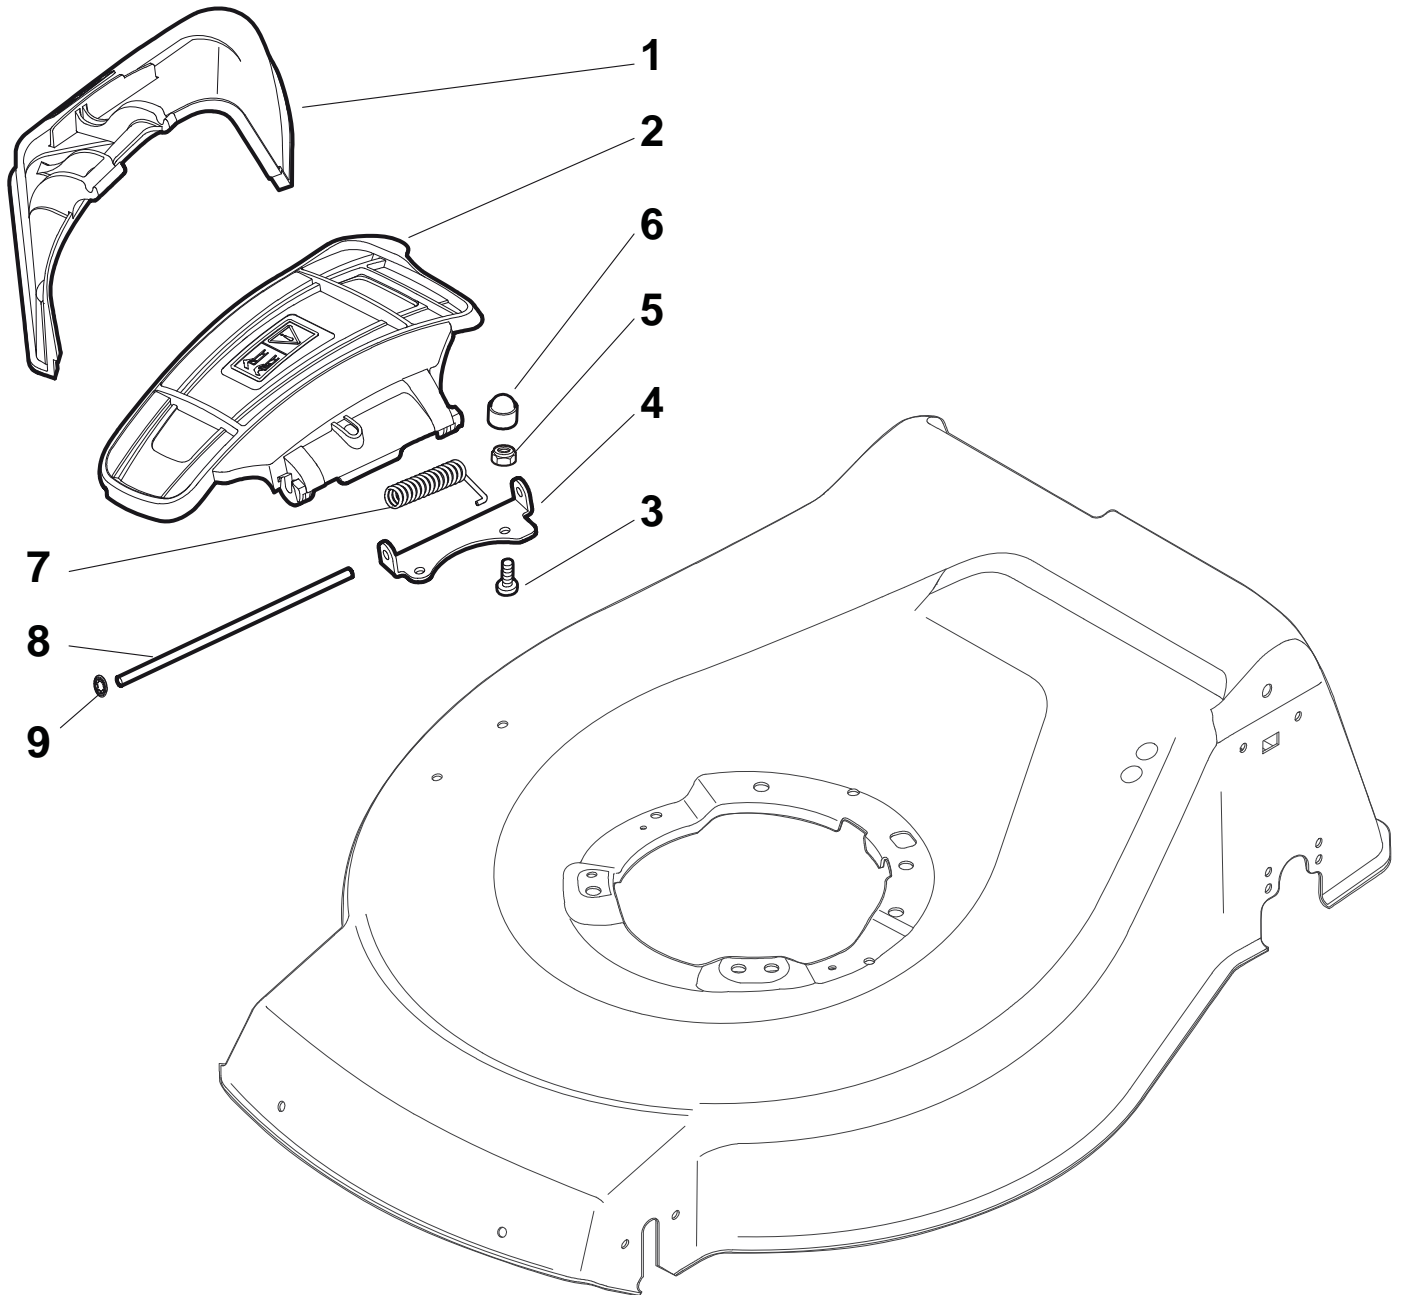

...THINKING GREEN

Premium 5300 WHX4

Deck And Height Adjusting

Premium 5300 WHX4

Deck And Height Adjusting

Pos.	Part no.	Q.ty	Description	Remarks
1	381003911/0	1	Deck Red	
1	381003918/0	1	Deck Black	
1	381003978/0	1	Deck Grey	
2	122534131/0	1	Pin	
3	381003398/0	1	Lever, Height Adjustment	
4	12154510/0	1	Nut	
5	12788512/0	1	Screw	
6	322394503/0	1	Knob	
7	12521310/0	1	Washer	
8	12150000/0	1	Nut	
10	122943013/0	1	Screw	
11	381002032/0	1	Rod, Height Adjustment	
12	112436051/0	1	Plate	
13	112727803/0	3	Screw	
14	12154510/0	3	Nut	
15	112727801/0	1	Screw	
16	381002887/1	1	Axle, Front Wheels	
17	12154510/0	1	Nut	
21	322600145/0	2	Protection, Wheel	
24	12521350/0	4	Washer	
25	12155000/0	4	Nut	
27	322600208/0	2	Protection, Wheel	
31	381302835/0	1	Axle, Rear Wheels	
32	122450460/0	1	Spring	
33	112728697/0	4	Screw	
34	22545152/0	2	Plate	
35	112728697/0	4	Screw	
36	322785304/0	2	Support	
37	122570134/0	1	Pinion L	
38	322120115/0	2	Ring Gear	
39	112728706/0	6	Screw	
40	122570133/0	1	Pinion R	
41	122446192/0	1	Spring	

Premium 5300 WHX4

Ejection-Guard

Premium 5300 WHX4

Ejection-Guard

Pos.	Part no.	Q.ty	Description	Remarks
1	322108295/0	1	Stone-Guard	
2	322600195/0	1	Ejection Guard	
3	112727803/0	2	Screw	
4	322806639/0	1	Fulcrum Pin	
5	12154510/0	2	Nut	
6	18203853/0	2	Protection	
7	122450456/0	1	Spring	
8	122517869/0	1	Pin	
9	12604896/0	2	Crown Fastener	

Premium 5300 WHX4
Protection, Belt

Premium 5300 WHX4

Protection, Belt

Pos.	Part no.	Q.ty	Description	Remarks
1	22291150/0	1	Rubber Insert	
2	322060197/2	1	Protection, Belt	
3	12728530/0	3	Screw	
4	22140222/0	1	Deflector	