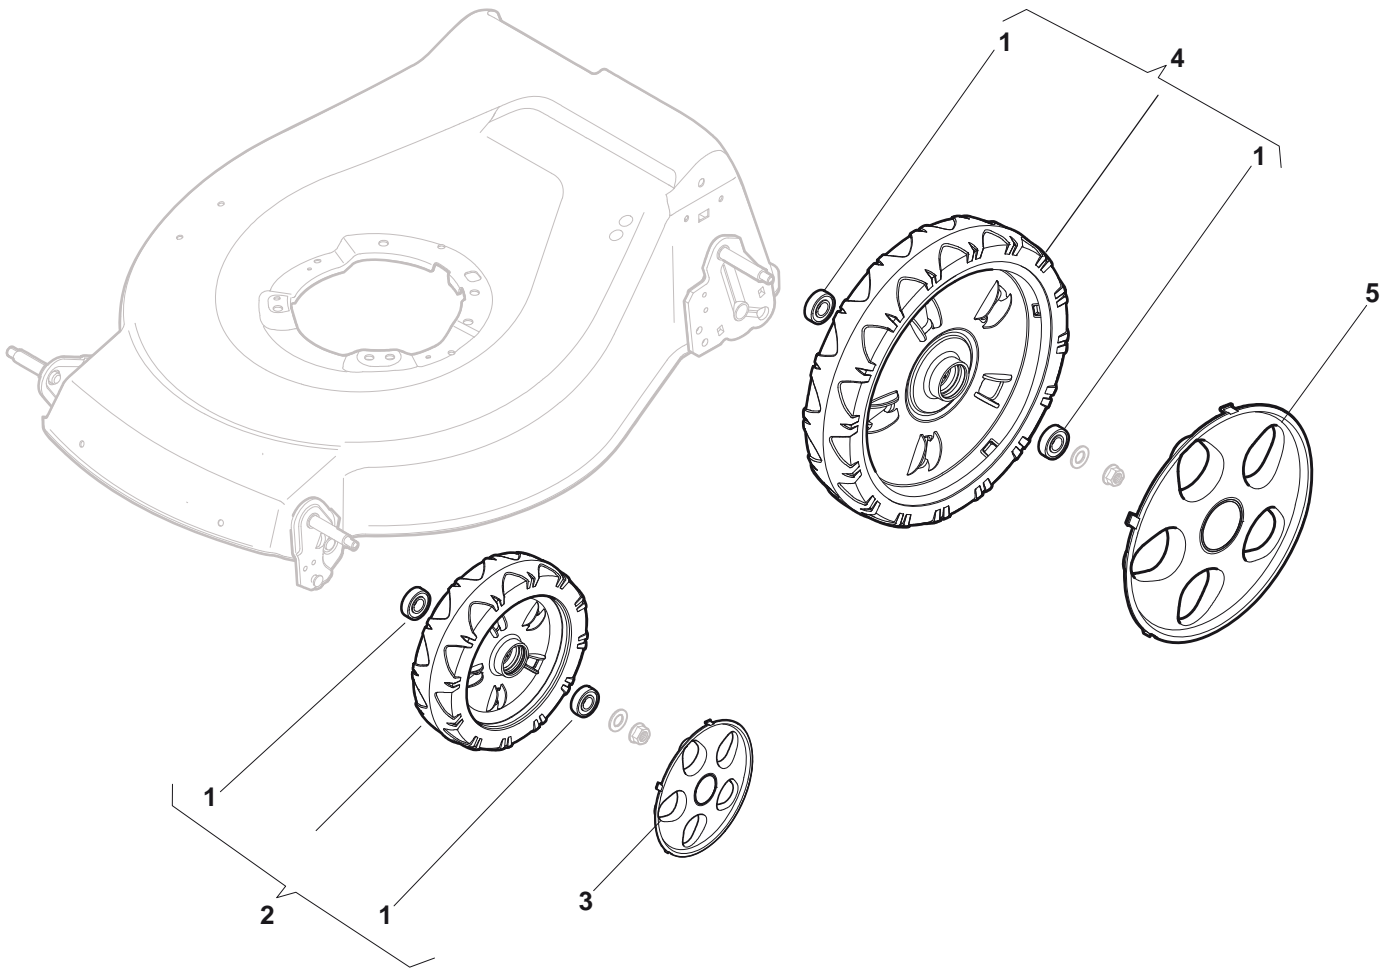

Premium 5300 WHX4

Handle, Upper Part

Premium 5300 WHX4

Handle, Upper Part

Pos.	Part no.	Q.ty	Description	Remarks
1	381006807/0	1	Handle, Upper Part with sponge handgrip	
1	381006887/0	1	Handle, Upper Part	
2	22430313/0	1	Guide Spring	
3	12521330/0	1	Washer	
4	12154510/0	1	Nut	
5	118390020/0	1	Fairlead	
6	181030070/0	1	Cable, Thread Eng. Brake	
7	322545204/0	1	Fulcrum Pin	
8	22041966/0	2	Bush	
9	181003300/0	1	Lever, Engine Brake	
10	381030051/0	1	Cable, Rear Drive	
11	22041966/0	2	Bush	
12	181003301/0	1	Lever, Driving	
13	22291050/0	1	Handgrip Black	only for handle part no. 381006887/0
14	22551640/0	1	Plate	
15	12728640/0	1	Screw	

Premium 5300 WHX4

Controls

Premium 5300 WHX4

Controls

Pos.	Part no.	Q.ty	Description	Remarks
1	181005503/1	1	Throttle Cable	
2	12735103/0	1	Screw	
3	12523040/0	1	Washer	

Premium 5300 WHX4

Rear Drive

Premium 5300 WHX4

Premium 5300 WHX4
Wheel and Hub Cap

Premium 5300 WHX4

Wheel and Hub Cap

Pos.	Part no.	Q.ty	Description	Remarks
1	19216035/0	8	Bearing	
2	381007416/1	2	Ruota Ø 200	
3	22110417/0	2	Hub Cap	
4	381007417/1	2	Ruota Ø 280	
5	322110590/0	2	Hub Cap	

Premium 5300 WHX4

Blade

Premium 5300 WHX4

Blade

Pos.	Part no.	Q.ty	Description	Remarks
1	112735108/1	3	Screw	
2	122465608/2	1	Hub With Pulley, Crankshaft Ø 25	
3	81004381/1	1	Blade Standard	
4	22160400/0	1	Dust Cover	
5	12523080/0	1	Washer	
6	12735698/0	1	Screw	
7	12139150/0	1	Feather, Crankshaft Ø 25	