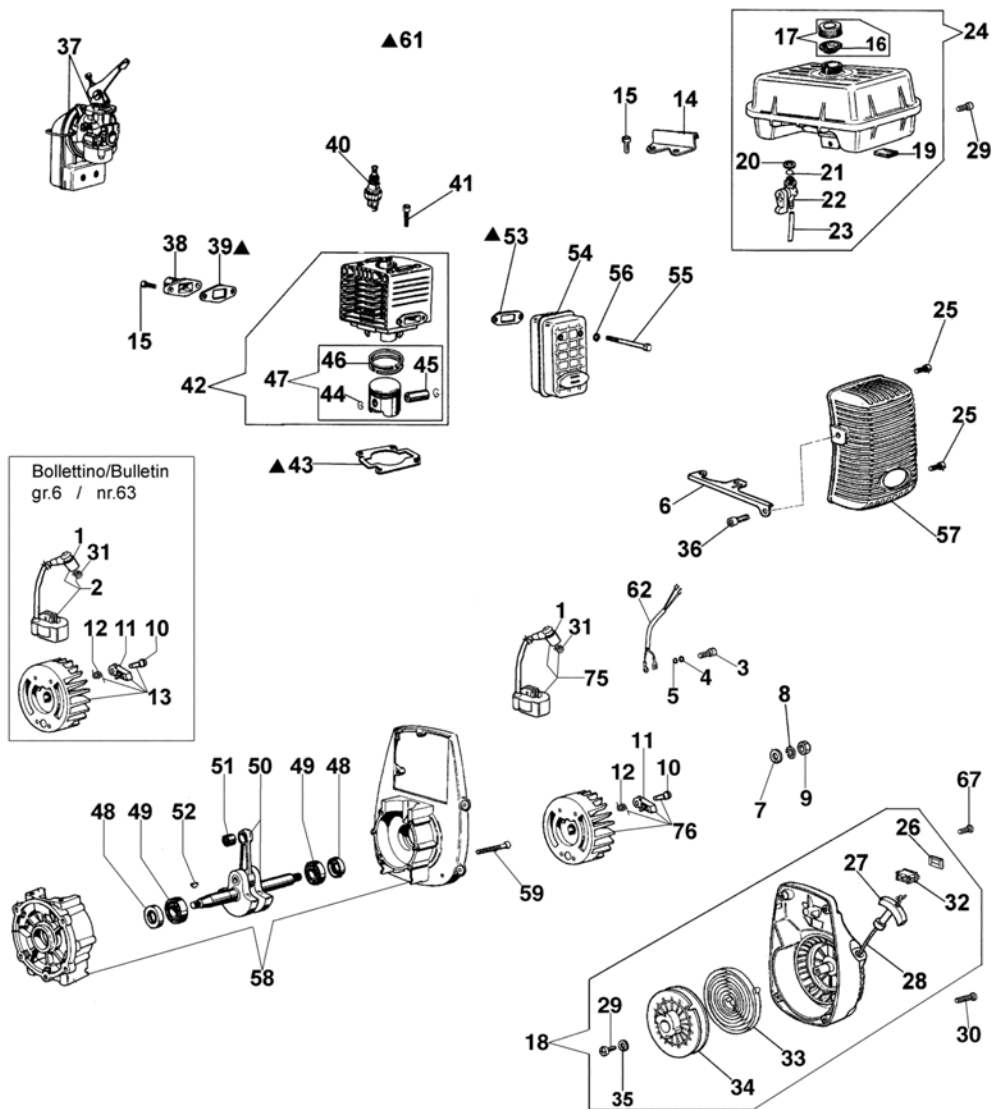

PC 1050 Water pump - Starter assy and engine from 07/04/08