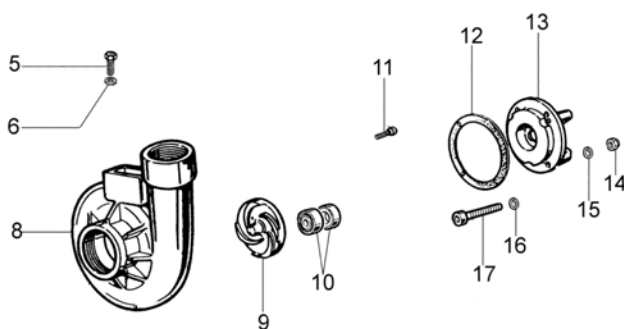

Ref.Nu	Qty	Part number	Description	Validity from	Validity till	Notes	Bulletin
44	2	004900061R	Ring				
45	1	301000035R	Piston pin				
46	2	004000015R	Piston ring d.40				
47	1	301000375B	Piston assy Ø40				
48	2	3050015AR	Seal ring				
49	2	3034012R	Bearing				
50	1	301000385R	Crankshaft				BT6-058-04/08
51	1	3037005	Bearing				
52	1	301000047	Key				
53	1	300000035	Gasket				
54	1	301000357AR	Muffler				
55	2	005400303R	Screw				
56	2	3819006R	Washer				
57	1	375200071A	Muffler cover				
58	1	301000408	Crankcase assy				BT6-058-04/08
59	4	3801066	Screw				
61	1	301000113A	Gasket set				
62	1	301000349	Cable				
63	1	301000126	Starter assy				
64	1	301000010	Spring				
65	1	301000011	Button				
66	1	005000122	Handle				
67	2	3960092AR	Screw				
69	1	3026003	Ring				
70	1	301000042	Screw				
71	1	301000081	Piston assy Ø40				
72	1	301000024R	Ignition coil				
73	1	341000009	Guard				
74	1	006000829	Washer				
75	1	301000379R	Ignition coil				
76	1	301000384R	Flywheel				

PC 1050 Water pump - Pump

1" 1/2

PC 1050 Water pump - Pump

Ref.Nu	Qty	Part number	Description	Validity from	Validity till	Notes	Bulletin
1	2	3801013R	Screw				
2	2	3916005R	Sealing washer				
3	4	4138302	Washer				
4	1	331000034	Complete knob				
5	1	311000004	Screw				
6	1	311000005	Washer				
7	1	332000010	Valve				
8	1	312000004	Body				
9	1	321000007	Impeller				
10	1	321000004	Mechanical seal				
11	1	3806021A	Screw				
12	1	311000008R	Gasket				
13	1	311000007	Cover				
14	3	3912005	Nut				
15	3	004400848	Washer				
16	3	341000004	Washer				
17	3	3801030	Screw				
18	4	331000004	Spacer				
19	1	340000034A	Support				
20	4	3806074R	Screw				
21	1	341000016A	Fittings set				