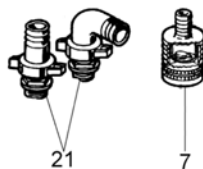

Ref.Nu	Qty	Part number	Description	Validity from	Validity till	Notes	Bulletin
44	2	004900061R	Ring				
45	1	301000035R	Piston pin				
46	2	004000015R	Piston ring d.40				
47	1	301000375B	Piston assy Ø40				
48	2	3050015AR	Seal ring				
49	2	3034012R	Bearing				
50	1	301000385R	Crankshaft				BT6-058-04/08
51	1	3037005	Bearing				
52	1	301000047	Key				
53	1	300000035	Gasket				
54	1	301000357AR	Muffler				
55	2	005400303R	Screw				
56	2	3819006R	Washer				
57	1	375200071A	Muffler cover				
58	1	301000408	Crankcase assy				BT6-058-04/08
59	4	3801066	Screw				
61	1	301000113A	Gasket set				
62	1	301000349	Cable				
63	1	301000126	Starter assy				
64	1	301000010	Spring				
65	1	301000011	Button				
66	1	005000122	Handle				
67	2	3960092AR	Screw				
69	1	3026003	Ring				
70	1	301000042	Screw				
71	1	301000081	Piston assy Ø40				
72	1	301000024R	Ignition coil				
73	1	341000009	Guard				
74	1	006000829	Washer				
75	1	301000379R	Ignition coil				
76	1	301000384R	Flywheel				

PC 1050 Water pump - Pump

1" 1/2

PC 1050 Water pump - Pump

Ref.Nu	Qty	Part number	Description	Validity from	Validity till	Notes	Bulletin
1	2	3801013R	Screw				
2	2	3916005R	Sealing washer				
3	4	4138302	Washer				
4	1	331000034	Complete knob				
5	1	311000004	Screw				
6	1	311000005	Washer				
7	1	332000010	Valve				
8	1	312000004	Body				
9	1	321000007	Impeller				
10	1	321000004	Mechanical seal				
11	1	3806021A	Screw				
12	1	311000008R	Gasket				
13	1	311000007	Cover				
14	3	3912005	Nut				
15	3	004400848	Washer				
16	3	341000004	Washer				
17	3	3801030	Screw				
18	4	331000004	Spacer				
19	1	340000034A	Support				
20	4	3806074R	Screw				
21	1	341000016A	Fittings set				