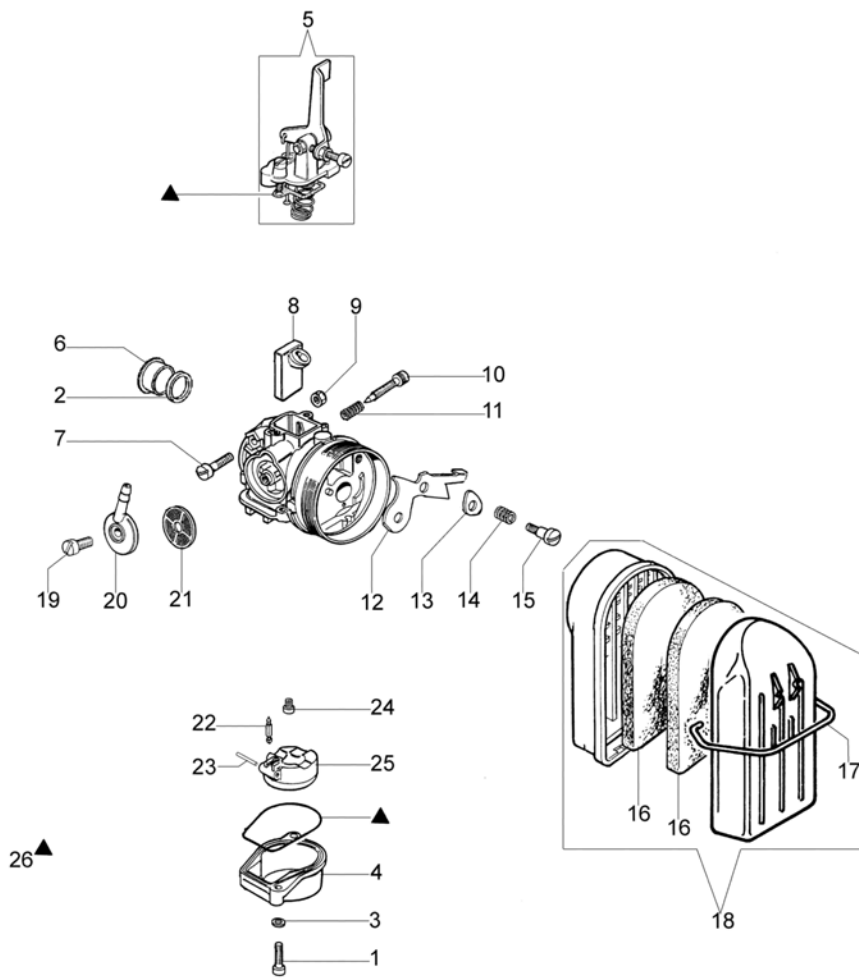

PC 1050 Water pump - Carburetor

PC 1050 Water pump - Carburetor

Ref.Nu	Qty	Part number	Description	Validity from	Validity till	Notes	Bulletin
1	2	3908005	Screw				
2	1	300000267	Gasket				
3	2	006000315R	Washer				
4	1	300000079	Tank				
5	1	300000074	Lever group				
6	1	300000266	Bushing				
7	1	3801026	Screw				
8	1	302000157	Valve				
9	1	034000013	Nut				
10	1	300000221	Screw				
11	1	300000220	Spring				
12	1	300000195	Valve				
13	1	300000226	Clamp				
14	1	300000227	Spring				
15	1	300000228	Pin				
16	2	365200072R	Filter				
17	1	365200074R	Spring				
18	1	365200077	Air filter kit				
19	1	300000215	Screw				
20	1	300000216	Fittings				
21	1	300000217	Fuel filter				
22	1	300000222R	Needle				
23	1	300000225	Pin				
24	1	302000156	Jet 58				
25	1	300000198	Float				
26	1	300000073	Gasket set