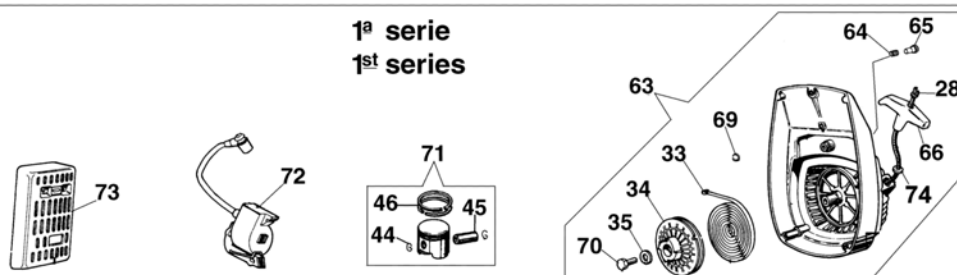

1ª serie 1st series