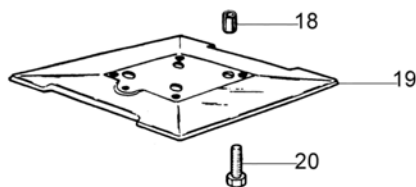

PC 1050 Water pump - Pump