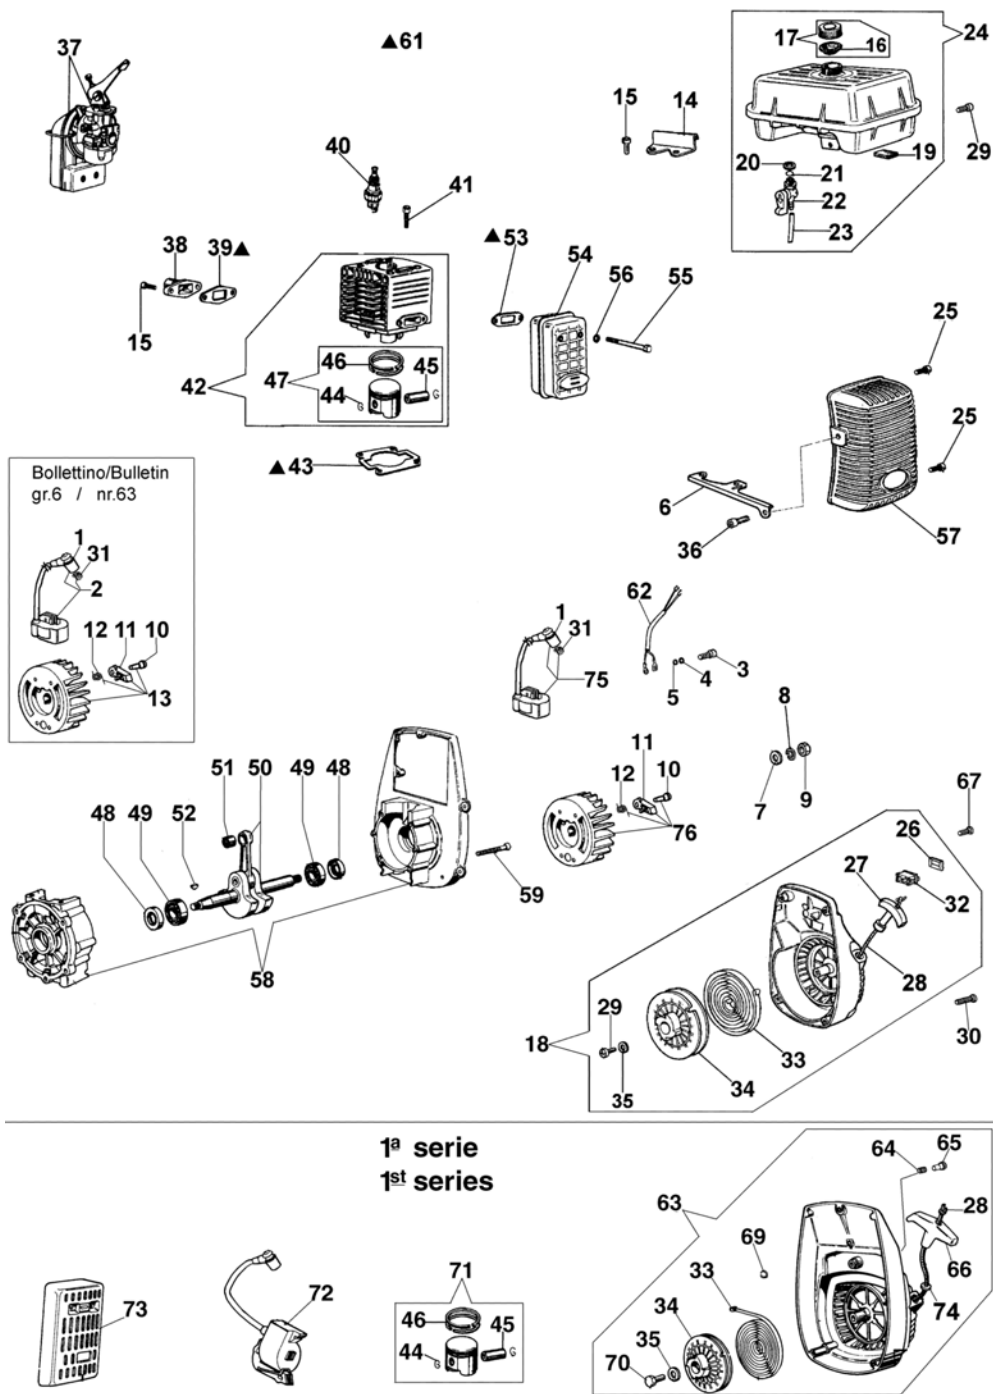

PC 1050 Water pump - Starter Assy and engine till

06/04/08

PC 1050 Water pump - Starter assy and engine till 06/04/08

Ref.Nu	Qty	Part number	Description	Validity from	Validity till	Notes	Bulletin
1	1	094600097A	Spark plug cap				BT6-049-05/07
2	1	301000343R	Ignition coil				BT6-049-05/07
3	2	094000097	Screw				
4	2	3819005	Washer				
5	2	3916004R	Washer				
6	1	301000342	Support				
7	1	3818011A	Washer				
8	1	3819013R	Grower				
9	1	320000028	Nut				
10	2	004000436R	Pin				BT6-049-05/07
11	2	300000038R	Pawl				BT6-049-05/07
12	2	300000040	Spring				BT6-049-05/07
13	1	301000359R	Flywheel				BT6-049-05/07
14	1	301000003	Support				
15	4	3801010R	Screw				
16	1	300000025	Gasket				
17	1	300000022	Tank cap				
18	1	301000348AR	Starter assy				
19	1	301000049	Felt				
20	1	3055098	Ring				
21	1	3049006R	O-ring				
22	1	3055049	Cock				
23	1	300000026	Hose				
24	1	301000346R	Fuel tank				
25	2	3960073R	Screw				
26	1	2317013	Guard				
27	1	093500397	Starter handle				
28	1	4098073R	Starter rope				
29	1	094600041AR	Screw				
30	2	3960081AR	Screw				
31	1	094600169A	Spring				BT6-049-05/07
32	1	2317021R	Switch				
33	1	004000132R	Spring				
34	1	300000016R	Pulley				
35	1	3918006	Washer				
36	1	3801008R	Screw				
37	1	302000007CR	Carburetor SHA14-12L				