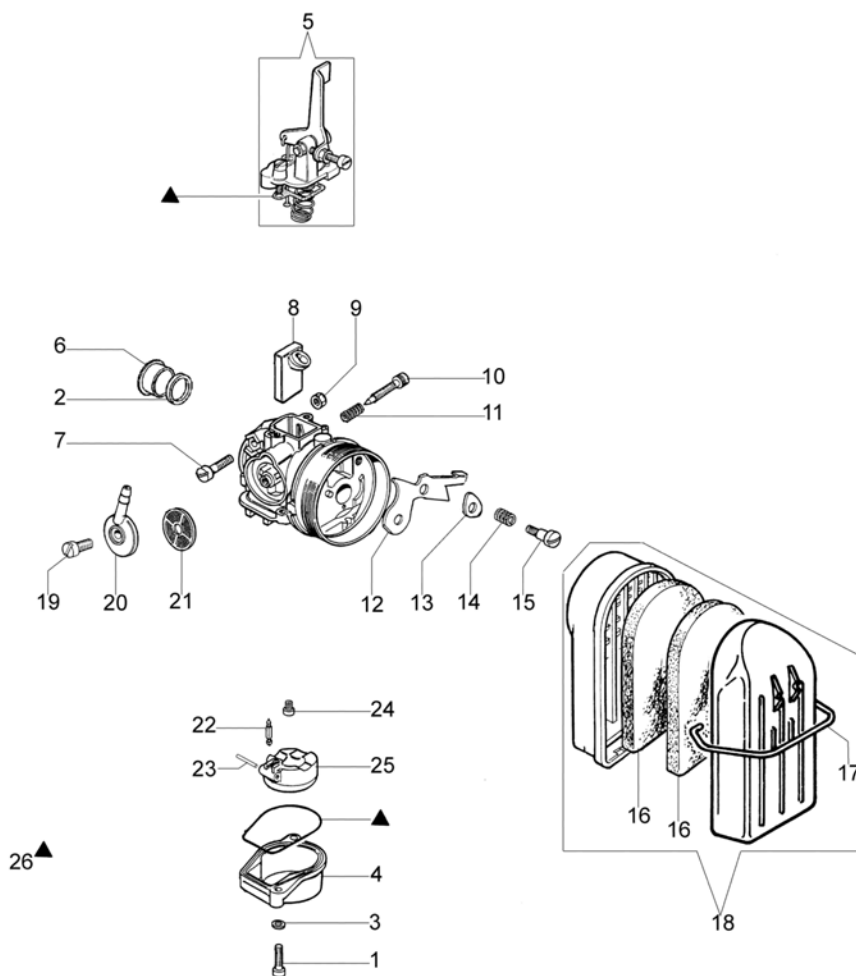

PA 1100 Water pump - Carburetor

PA 1100 Water pump - Carburetor

Ref.Nu	Qty	Part number	Description	Validity from	Validity till	Notes	Bulletin
1	2	3908005	Screw				
2	1	300000267	Gasket				
3	2	006000315R	Washer				
4	1	300000079	Tank				
5	1	300000074	Lever group				
6	1	300000266	Bushing				
7	1	3801026	Screw				
8	1	302000157	Valve				
9	1	034000013	Nut				
10	1	300000221	Screw				
11	1	300000220	Spring				
12	1	300000195	Valve				
13	1	300000226	Clamp				
14	1	300000227	Spring				
15	1	300000228	Pin				
16	2	365200072R	Filter				
17	1	365200074R	Spring				
18	1	365200077	Air filter kit				
19	1	300000215	Screw				
20	1	300000216	Fittings				
21	1	300000217	Fuel filter				
22	1	300000222R	Needle				
23	1	300000225	Pin				
24	1	301000254	Jet 60				
25	1	300000198	Float				
26	1	300000073	Gasket set