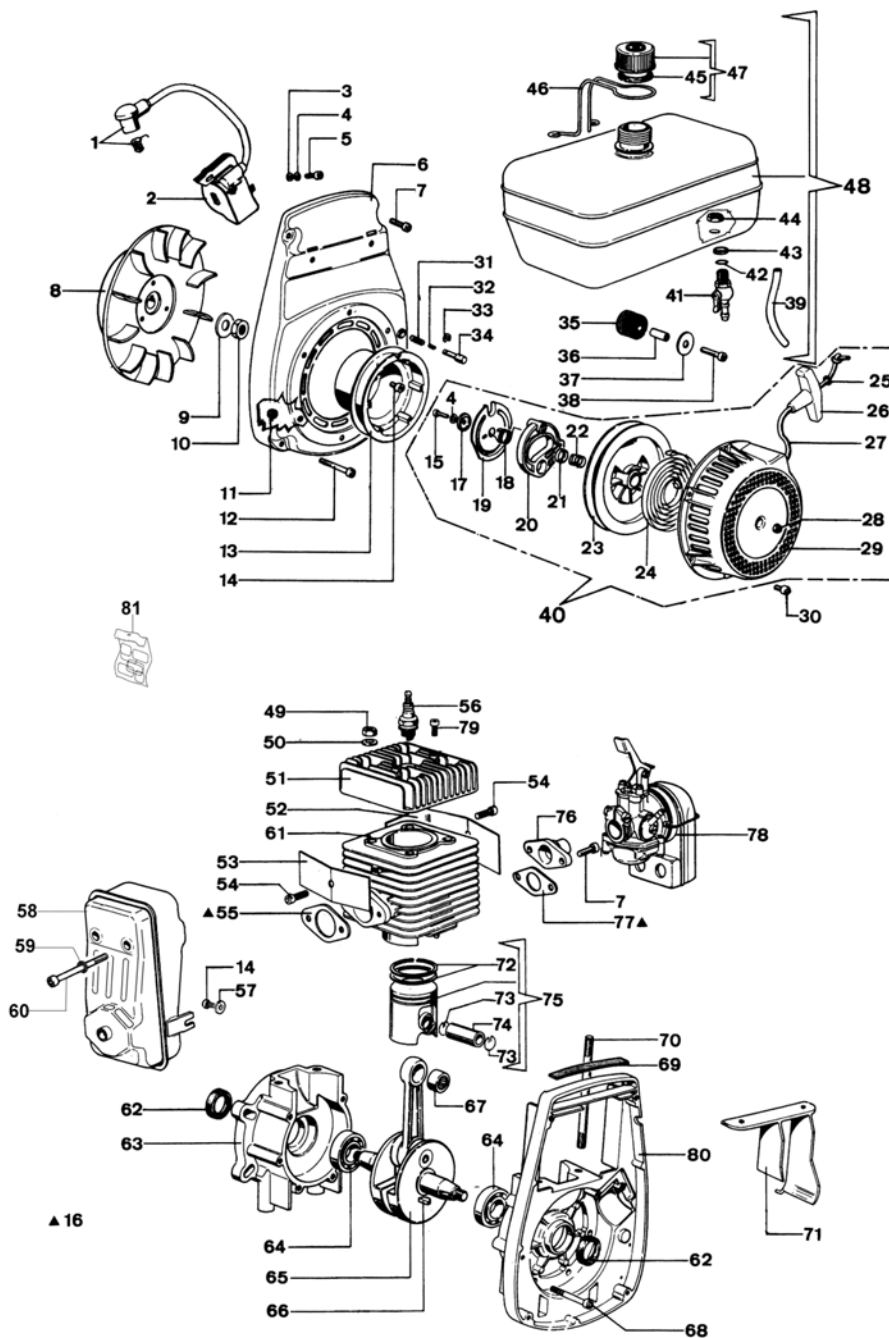

PA 1100 Water pump - Starter assy and engine

PA 1100 Water pump - Starter assy and engine

Ref.Nu	Qty	Part number	Description	Validity from	Validity till	Notes	Bulletin
1	1	4098064R	Spark plug cap				
2	1	302000043R	Ignition coil				
3	2	3916004R	Washer				
4	2	3819005	Washer				
5	2	006000024R	Screw				
6	1	302000093R	Starter case				
7	2	3801013R	Screw				
8	1	302000122	Flywheel				
9	1	016000049	Washer				
10	1	006000091	Nut				
11	3	3914003R	Nut				
12	2	3801066	Screw				
13	1	302000034	Pulley				
14	3	3801010R	Screw				
15	1	099900197	Screw				
16	1	302000106	Gasket set				
17	1	365000102	Washer				
18	1	302000060	Spring				
19	1	365000101	Washer				
20	1	365000111	Pawl				
21	1	365000104	Cover				
22	1	365000109	Spring				
23	1	302000058	Pulley				
24	1	365000108R	Spring				
25	1	006000829	Washer				
26	1	005000122	Handle				
27	1	365000107	Starter rope				
28	1	028200069	Nut				
29	1	302000175	Starter assy				
30	6	3801008R	Screw				
31	1	302000013	Spring				
32	1	302000014	Spring				
33	1	3026003	Ring				
34	1	302000015	Button				
35	2	093000054	Support				
36	2	093000055	Pipe				
37	2	005400599	Washer				
38	2	3801016R	Screw				
39	1	302000021	Hose				
40	1	302000057	Starter assy				
41	1	300000029A	Cock				
42	1	3049006R	O-ring				
43	1	3055098	Ring				
44	1	3912011	Nut