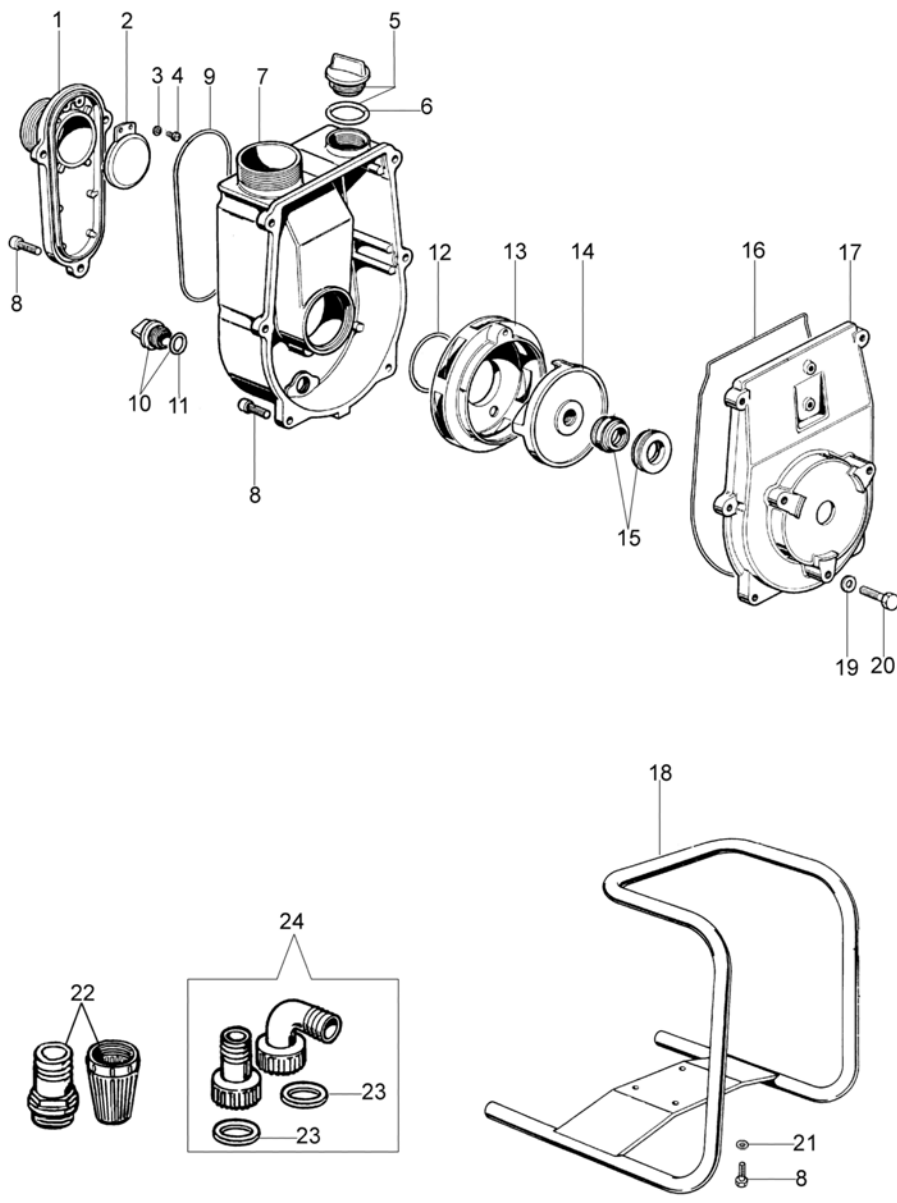

PA 1100 Water pump - Pump

PA 1100 Water pump - Pump

Ref.Nu	Qty	Part number	Description	Validity from	Validity till	Notes	Bulletin
1	1	322000015A	Cover				
2	1	322000009	Valve				
3	2	322000004	Washer				
4	2	380000011	Screw				
5	1	320000001	Compl. cap				
6	1	3049019	O-ring				
7	1	322000011	Body				
8	13	3801046	Screw				
9	1	322000007	O-ring				
10	1	310000010	Cap				
11	1	3049018	O-ring				
12	1	322000005	O-ring				
13	1	322000050	Diffuser				
14	1	322000012	Impeller				
15	1	322000008	Mechanical seal				
16	1	322000006	O-ring				
17	1	322000014	Cover				
18	1	342000014	Frame				
19	3	302000159	Washer				
20	3	322000001	Screw				
21	4	3819013R	Grower				
22	1	342000007	Filter				
23	1	342000019	Gasket				
24	1	342000017	Fittings set