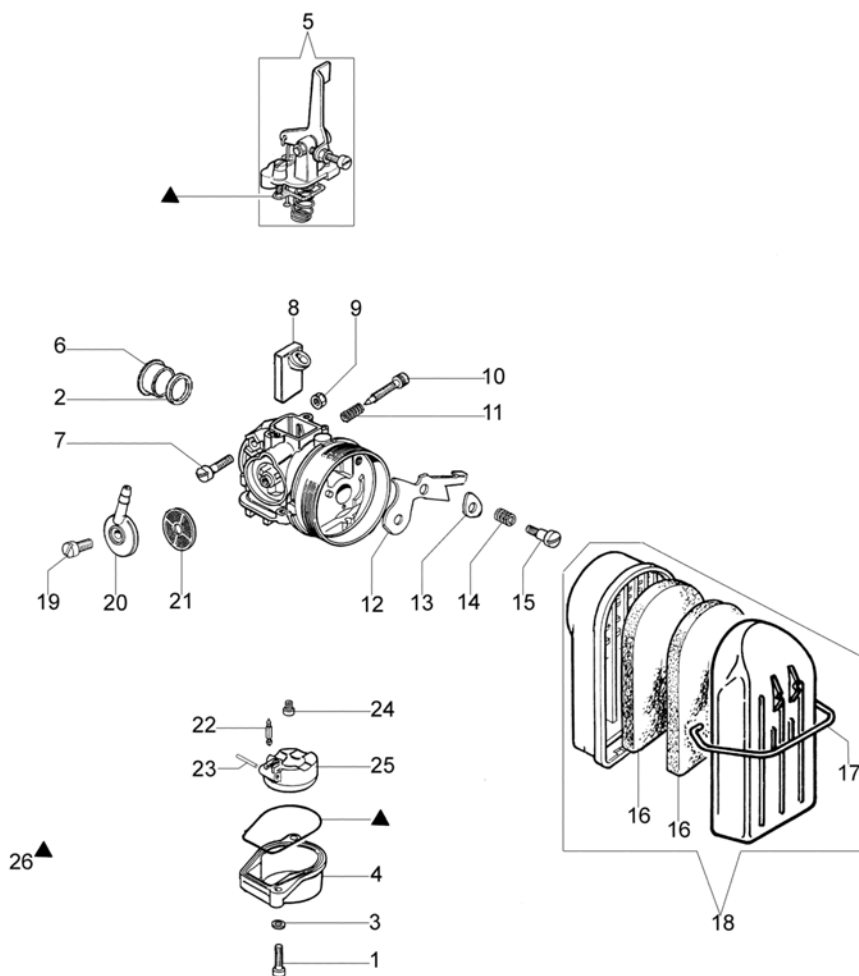

PA 1050 Water pump - Pump

PA 1050 Water pump - Pump

Ref.Nu	Qty	Part number	Description	Validity from	Validity till	Notes	Bulletin
1	1	320000001	Compl. cap				
2	1	3049019	O-ring				
3	1	321000004	Mechanical seal				
4	1	321000007	Impeller				
5	1	321000006A	Volute				
6	1	321000003	O-ring				
7	4	3916005R	Sealing washer				
8	3	341000004	Washer				
9	3	3801016R	Screw				
10	3	3912005	Nut				
11	1	341000127	Frame kit				
12	2	3819006R	Washer				
13	2	3801009	Screw				
14	2	3806063	Screw				
15	2	3819013R	Grower				
16	1	341000016A	Fittings set				
17	1	341000017	Filter				
18	1	321000052	Valve				
19	1	321000051	Pump body				
20	1	321000050	Cover				
21	1	321000053	Cap				
22	1	094500054	Gasket				
23	1	321000049A	Cover				
24	1	3049027	O-ring				
25	1	3049028	O-ring				
26	4	3960077	Screw				
27	7	3801024	Screw				
28	1	341000102	Fittings				
29	4	005200228	Support				
30	4	4221012	Pin				

PA 1050 Water pump - Carburetor

PA 1050 Water pump - Carburetor

Ref.Nu	Qty	Part number	Description	Validity from	Validity till	Notes	Bulletin
1	2	3908005	Screw				
2	1	300000267	Gasket				
3	2	006000315R	Washer				
4	1	300000079	Tank				
5	1	300000074	Lever group				
6	1	300000266	Bushing				
7	1	3801026	Screw				
8	1	302000157	Valve				
9	1	034000013	Nut				
10	1	300000221	Screw				
11	1	300000220	Spring				
12	1	300000195	Valve				
13	1	300000226	Clamp				
14	1	300000227	Spring				
15	1	300000228	Pin				
16	2	365200072R	Filter				
17	1	365200074R	Spring				
18	1	365200077	Air filter kit				
19	1	300000215	Screw				
20	1	300000216	Fittings				
21	1	300000217	Fuel filter				
22	1	300000222R	Needle				
23	1	300000225	Pin				
24	1	302000156	Jet 58				
25	1	300000198	Float				
26	1	300000073	Gasket set				