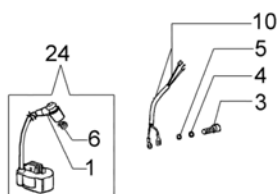

PA 1050 Water pump - Starter assy

PA 1050 Water pump - Starter assy

Ref.Nu	Qty	Part number	Description	Validity from	Validity till	Notes	Bulletin
1	1	094600097A	Spark plug cap				BT6-049-05/07
2	1	301000343R	Ignition coil				BT6-049-05/07
3	2	094000097	Screw				
4	2	3819005	Washer				
5	2	3916004R	Washer				
6	1	094600169A	Spring				BT6-049-05/07
7	1	3818011A	Washer				
8	1	3819013R	Grower				
9	1	320000028	Nut				
10	1	301000349	Cable				
11	1	300000071	Pawl kit				BT6-049-05/07
12	1	301000359R	Flywheel				BT6-049-05/07
13	1	094600041AR	Screw				
14	1	3918006	Washer				
15	1	300000016R	Pulley				
16	1	004000142	Nut				
17	1	2317021R	Switch				
18	1	2317013	Guard				
19	1	4098073R	Starter rope				
20	1	093500397	Starter handle				
21	1	301000355R	Starter assy				
22	2	3960081AR	Screw				
23	2	3960092AR	Screw				
24	1	301000379R	Ignition coil				BT6-049-05/07
25	1	301000384R	Flywheel				BT6-049-05/07