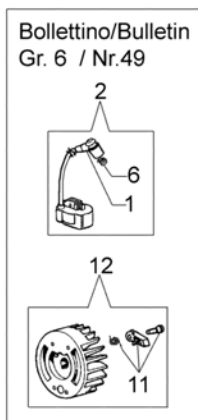

PA 1050 Water pump - Starter assy

PA 1050 Water pump - Starter assy

Ref.Nu	Qty	Part number	Description	Validity from	Validity till	Notes	Bulletin
1	1	094600097A	Spark plug cap				BT6-049-05/07
2	1	301000343R	Ignition coil				BT6-049-05/07
3	2	094000097	Screw				
4	2	3819005	Washer				
5	2	3916004R	Washer				
6	1	094600169A	Spring				BT6-049-05/07
7	1	3818011A	Washer				
8	1	3819013R	Grower				
9	1	320000028	Nut				
10	1	301000349	Cable				
11	1	300000071	Pawl kit				BT6-049-05/07
12	1	301000359R	Flywheel				BT6-049-05/07
13	1	094600041AR	Screw				
14	1	3918006	Washer				
15	1	300000016R	Pulley				
16	1	004000142	Nut				
17	1	2317021R	Switch				
18	1	2317013	Guard				
19	1	4098073R	Starter rope				
20	1	093500397	Starter handle				
21	1	301000355R	Starter assy				
22	2	3960081AR	Screw				
23	2	3960092AR	Screw				
24	1	301000379R	Ignition coil				BT6-049-05/07
25	1	301000384R	Flywheel				BT6-049-05/07