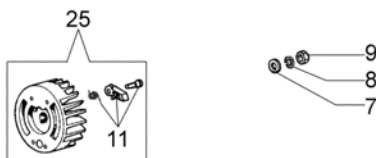

PA 1050 Water pump - Starter assy

PA 1050 Water pump - Starter assy

Ref.Nu	Qty	Part number	Description	Validity from	Validity till	Notes	Bulletin
1	1	094600097A	Spark plug cap				BT6-049-05/07
2	1	301000343R	Ignition coil				BT6-049-05/07
3	2	094000097	Screw				
4	2	3819005	Washer				
5	2	3916004R	Washer				
6	1	094600169A	Spring				BT6-049-05/07
7	1	3818011A	Washer				
8	1	3819013R	Grower				
9	1	320000028	Nut				
10	1	301000349	Cable				
11	1	300000071	Pawl kit				BT6-049-05/07
12	1	301000359R	Flywheel				BT6-049-05/07
13	1	094600041AR	Screw				
14	1	3918006	Washer				
15	1	300000016R	Pulley				
16	1	004000142	Nut				
17	1	2317021R	Switch				
18	1	2317013	Guard				
19	1	4098073R	Starter rope				
20	1	093500397	Starter handle				
21	1	301000355R	Starter assy				
22	2	3960081AR	Screw				
23	2	3960092AR	Screw				
24	1	301000379R	Ignition coil				BT6-049-05/07
25	1	301000384R	Flywheel				BT6-049-05/07