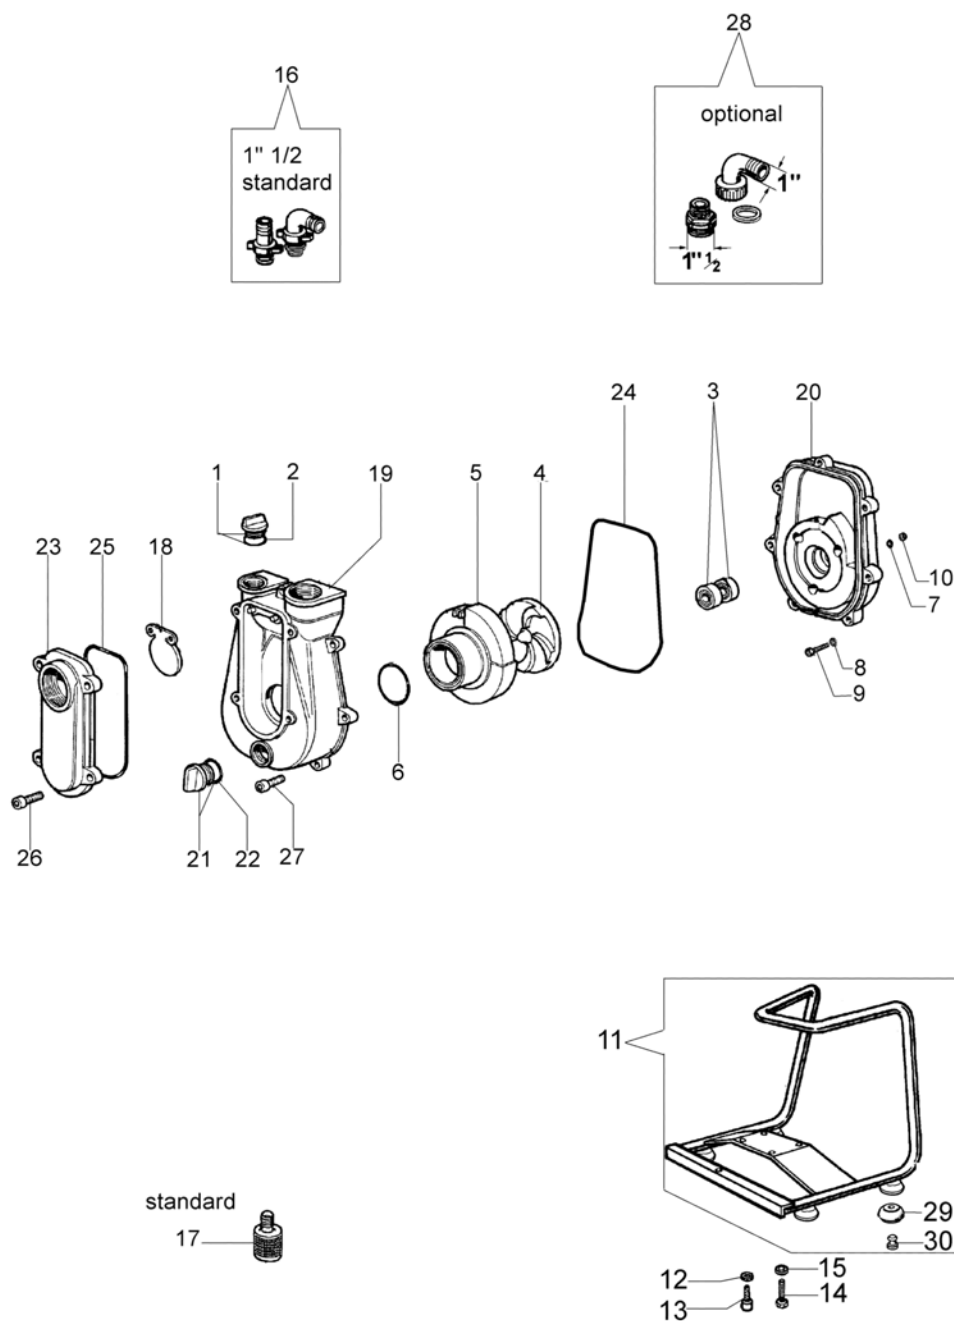

PA 1050 Water pump - Starter assy

PA 1050 Water pump - Starter assy

Ref.Nu	Qty	Part number	Description	Validity from	Validity till	Notes	Bulletin
1	1	094600097A	Spark plug cap				BT6-049-05/07
2	1	301000343R	Ignition coil				BT6-049-05/07
3	2	094000097	Screw				
4	2	3819005	Washer				
5	2	3916004R	Washer				
6	1	094600169A	Spring				BT6-049-05/07
7	1	3818011A	Washer				
8	1	3819013R	Grower				
9	1	320000028	Nut				
10	1	301000349	Cable				
11	1	300000071	Pawl kit				BT6-049-05/07
12	1	301000359R	Flywheel				BT6-049-05/07
13	1	094600041AR	Screw				
14	1	3918006	Washer				
15	1	300000016R	Pulley				
16	1	004000142	Nut				
17	1	2317021R	Switch				
18	1	2317013	Guard				
19	1	4098073R	Starter rope				
20	1	093500397	Starter handle				
21	1	301000355R	Starter assy				
22	2	3960081AR	Screw				
23	2	3960092AR	Screw				
24	1	301000379R	Ignition coil				BT6-049-05/07
25	1	301000384R	Flywheel				BT6-049-05/07

PA 1050 Water pump - Pump

PA 1050 Water pump - Pump

Ref.Nu	Qty	Part number	Description	Validity from	Validity till	Notes	Bulletin
1	1	320000001	Compl. cap				
2	1	3049019	O-ring				
3	1	321000004	Mechanical seal				
4	1	321000007	Impeller				
5	1	321000006A	Volute				
6	1	321000003	O-ring				
7	4	3916005R	Sealing washer				
8	3	341000004	Washer				
9	3	3801016R	Screw				
10	3	3912005	Nut				
11	1	341000127	Frame kit				
12	2	3819006R	Washer				
13	2	3801009	Screw				
14	2	3806063	Screw				
15	2	3819013R	Grower				
16	1	341000016A	Fittings set				
17	1	341000017	Filter				
18	1	321000052	Valve				
19	1	321000051	Pump body				
20	1	321000050	Cover				
21	1	321000053	Cap				
22	1	094500054	Gasket				
23	1	321000049A	Cover				
24	1	3049027	O-ring				
25	1	3049028	O-ring				
26	4	3960077	Screw				
27	7	3801024	Screw				
28	1	341000102	Fittings				
29	4	005200228	Support				
30	4	4221012	Pin				