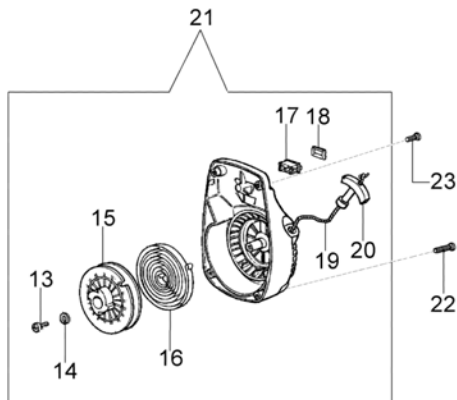

PA 1050 Water pump - Starter assy

PA 1050 Water pump - Starter assy

Ref.Nu	Qty	Part number	Description	Validity from	Validity till	Notes	Bulletin
1	1	094600097A	Spark plug cap				BT6-049-05/07
2	1	301000343R	Ignition coil				BT6-049-05/07
3	2	094000097	Screw				
4	2	3819005	Washer				
5	2	3916004R	Washer				
6	1	094600169A	Spring				BT6-049-05/07
7	1	3818011A	Washer				
8	1	3819013R	Grower				
9	1	320000028	Nut				
10	1	301000349	Cable				
11	1	300000071	Pawl kit				BT6-049-05/07
12	1	301000359R	Flywheel				BT6-049-05/07
13	1	094600041AR	Screw				
14	1	3918006	Washer				
15	1	300000016R	Pulley				
16	1	004000142	Nut				
17	1	2317021R	Switch				
18	1	2317013	Guard				
19	1	4098073R	Starter rope				
20	1	093500397	Starter handle				
21	1	301000355R	Starter assy				
22	2	3960081AR	Screw				
23	2	3960092AR	Screw				
24	1	301000379R	Ignition coil				BT6-049-05/07
25	1	301000384R	Flywheel				BT6-049-05/07