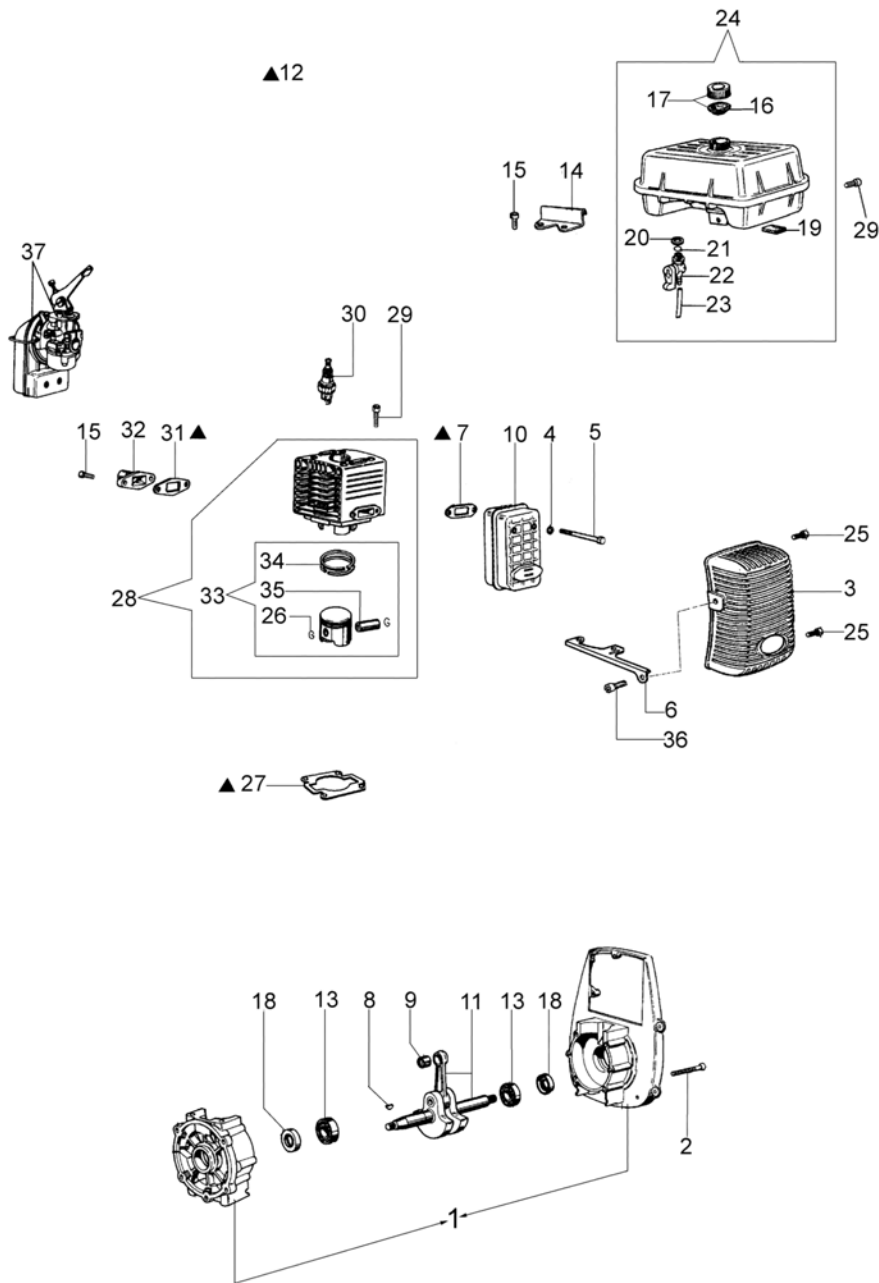

PA 1050 Water pump - Engine from 22/02/08

PA 1050 Water pump - Engine from 22/02/08

Ref.Nu	Qty	Part number	Description	Validity from	Validity till	Notes	Bulletin
1	1	301000408	Crankcase assy				BT6-057-03/08
2	4	3801066	Screw				
3	1	375200071A	Muffler cover				
4	2	3819006R	Washer				
5	2	005400303R	Screw				
6	1	301000342	Support				
7	1	300000035	Gasket				
8	1	301000047	Key				
9	1	3037005	Bearing				
10	1	301000357AR	Muffler				
11	1	301000385R	Crankshaft				BT6-057-03/08
12	1	301000113A	Gasket set				
13	2	3034012R	Bearing				
14	1	301000003	Support				
15	4	3801009	Screw				
16	1	300000025	Gasket				
17	1	300000022	Tank cap				
18	2	3050015AR	Seal ring				
19	1	301000049	Felt				
20	1	3055098	Ring				
21	1	3049006R	O-ring				
22	1	3055049	Cock				
23	1	300000026	Hose				
24	1	301000346R	Fuel tank				
25	1	3960073R	Screw				
26	2	004900061R	Ring				
27	1	375200078R	Gasket				
28	1	301000365B	Complete cylinder				
29	4	3801013R	Screw				
30	1	3055101	Spark plug				
31	1	301000026	Gasket				
32	1	301000025A	Manifold				
33	1	301000375B	Piston assy Ø40				
34	2	004000015R	Piston ring d.40				
35	1	301000035R	Piston pin				
36	1	3801008R	Screw				
37	1	302000007CR	Carburetor SHA14-12L