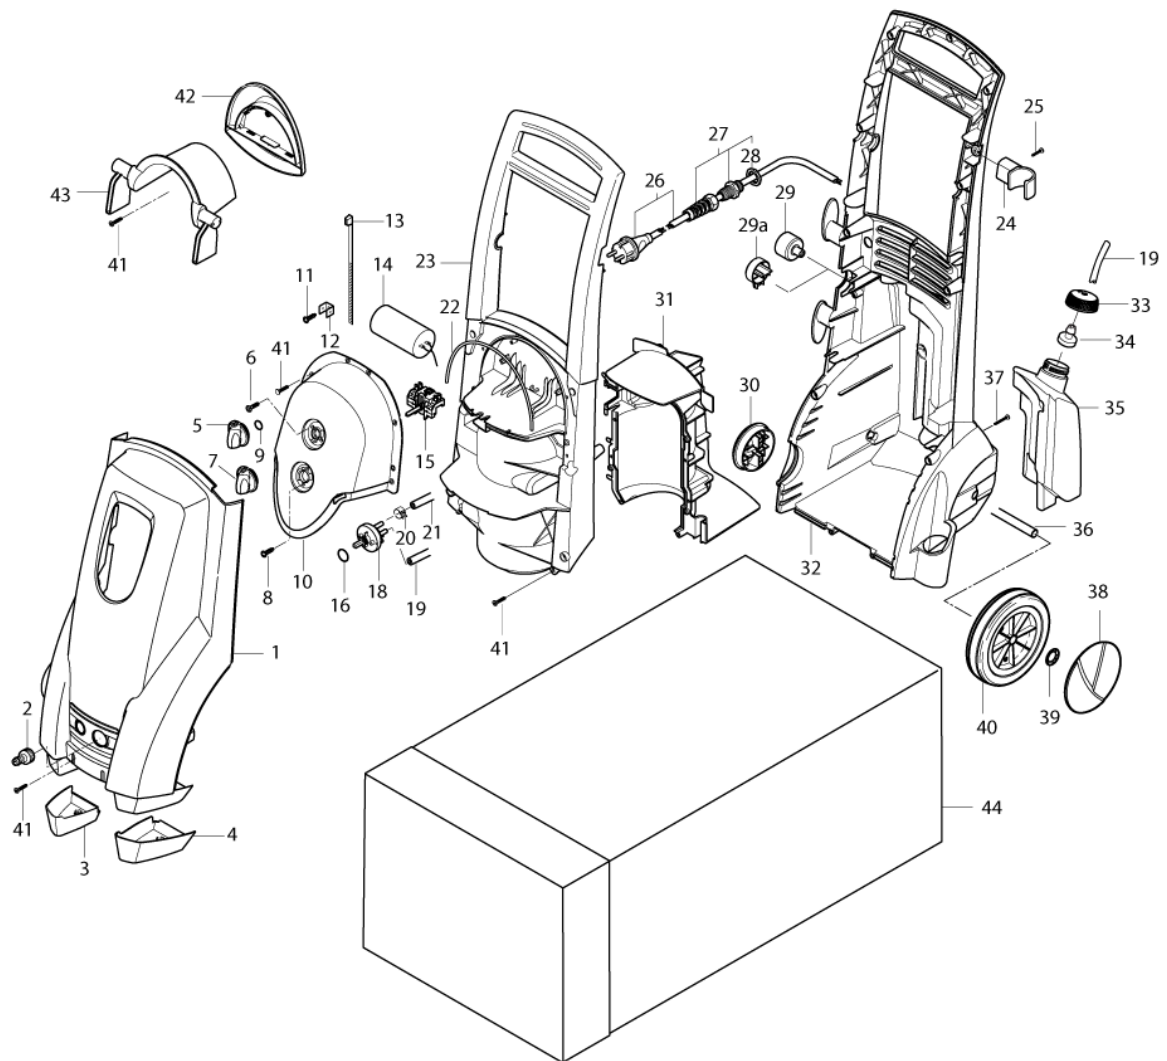

Pos.	Артикул	кол-во	Описание	Notes
1	6528690	1	Крышка передняя	[1]
2	1402809	1	Переходник	
3	6528565	1	SUPPORT LEG RIGHT	[1]
4	6528566	1	SUPPORT LET LEFT	
5	909100204	1	Рукоятка	
6	1803451	2	SCREW M4X10 POZI DIN 965 BLACK-CHROM	[1]
7	909100214	1	Ручка	
8	1814730	2	Винт	
9	9868	1	Уплотнительное кольцо 10X2,5	
10	6528416	1	COVER FOR ELECTRIC BOX	[1]
11	1814585	1	Винт 30X12	
12	1814725	1	PLUG	
13	1814741	1	CABLE TIE	
14	3821793	1	Конденсатор	
15	301001058	1	Выключатель концевой	
16	3004221	1	Уплотнительное кольцо 16X2	
18	126528628	1	Клапан	
19	106408241	1	HOSE PVC 1/4INCH TRANSPARENT - 2 METERS	
20	1814679	1	Зажим	
21	4973	1	Шланг	
22	6528414	1	PACKING CORD 430MM	[1]
23	6528552	1	CHASSIS FRONT BLACK	
24	6528573	1	Скоба фиксации копыа	
24	6528572	1	LANCE HOLDER 47MM	[2]
25	1814732	2	SCREW K50X18	
26	6521458	1	ELECTRIC CABLE WITH PLUG 5M-ZA	[1]
26	6521459	1	CABLE WITH PLUG AUS NZ	[3]
26	6521456	1	CABLE WITH PLUG L.5000 GB	
26	6521460	1	CABLE WITH PLUG L5000 J	
26	6521455	1	CABLE WITH PLUG L.5000 EU	
26	6521457	1	CABLE WITH PLUG L.5000 CH	
27	6528601	1	CABLE GLAND	[1]
28	1953	1	NUT 6KT PG 11 46320 PVC	[1]
29	6528559	1	Манометр	[4]
30	6528435	1	PRESSURE REGULATION KNOP	
31	6528561	1	MOTOR SHIELD REAR PART	[1]
32	6528562	1	Корпус шасси	
33	107141664	1	CAP FOR DETERGENT TANK	[5]
34	6400240	1	Фильтр	
35	6528557	1	Бак для химии	
36	6522842	1	AXLE 15X333 P12476	
37	128500595	2	SCREW K50X35 WN1452 BLACK TORX	
38	6522843	2	WHEEL CAP BLUE P12476	
39	11710	2	Стопорная шайба	
40	6528568	2	WHEEL	
41	107141838	31	SCREW K50X18 WN1451 BLACK TORX20	
42	6528445	1	HOSE HOOK FRONT	[1]
43	6528444	1	HOSE HOOK BACK	[1]
44	128307017	1	10PCS BOXES TO P150/P160	[6]
44	126486889	1	BOX-10 PCS OF POSEIDON	[1]
NI	126486899	1	BOX-10 PCS. OF P150/P160 X-TRA	[1]

Part Notes:

- [1] - STOCK COVERS GUARANTEE
- [2] - Not for P 140
- [3] - GUARANTEE DATE EXPIRED
- [4] - EXTERNAL VENDOR
- [5] - PRUNED