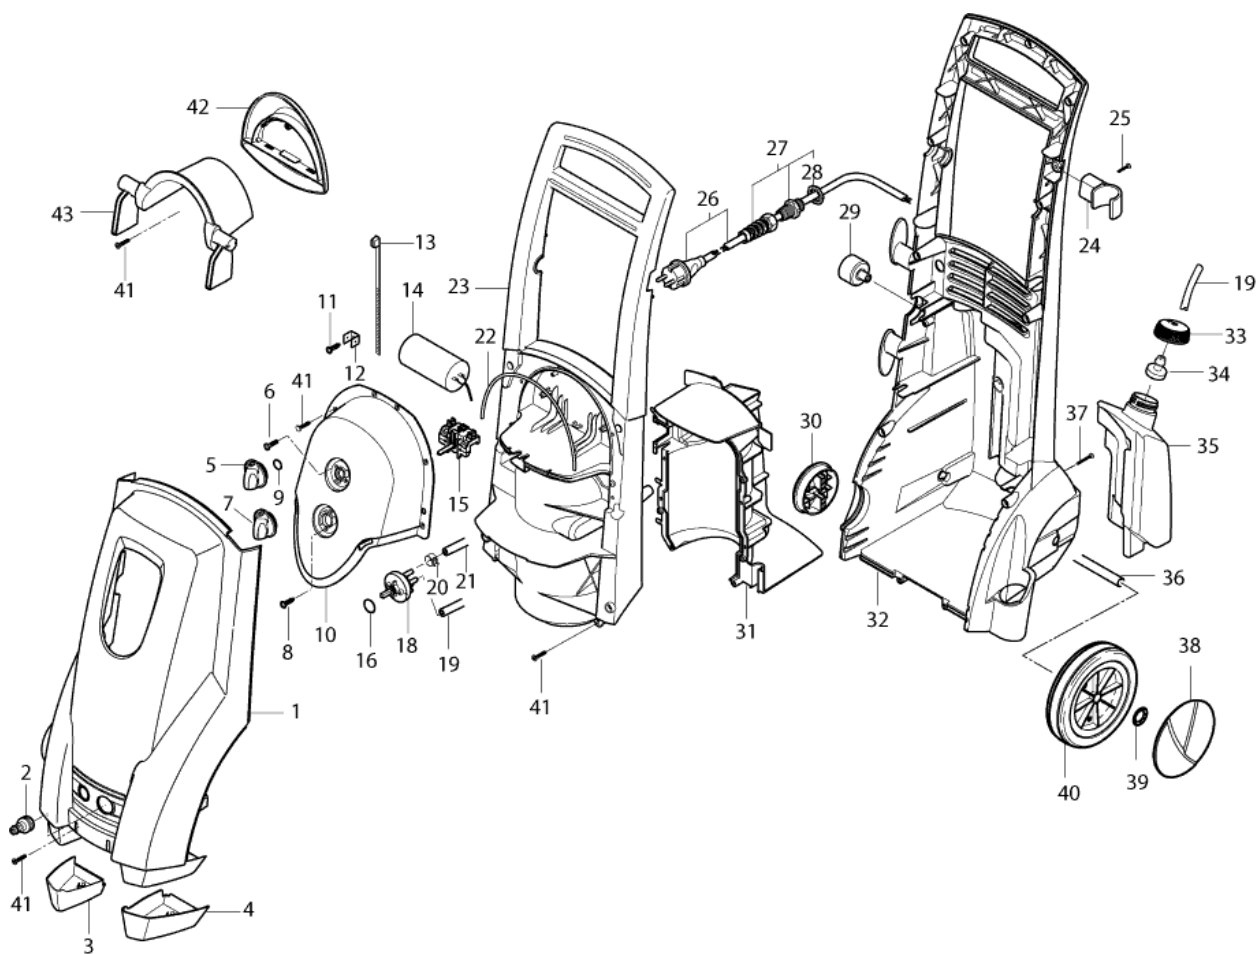

PARTS LIST

2017.04.24

TABLE OF CONTENTS

Chassis P150.1 B, P160.1 B	1
Chassis P150.1, P160.1	3
Hose reel B X-TRA	6
Hose reel X-TRA	8
Motor pump for ERGO/SPECIAL	10
Motor pump for P150/160	13
Motor pump for B X-TRA	16
Motor pump without pressure regulation - B	18
Motor pump without pressure regulation - B X-TRA	20
Default accessories	22