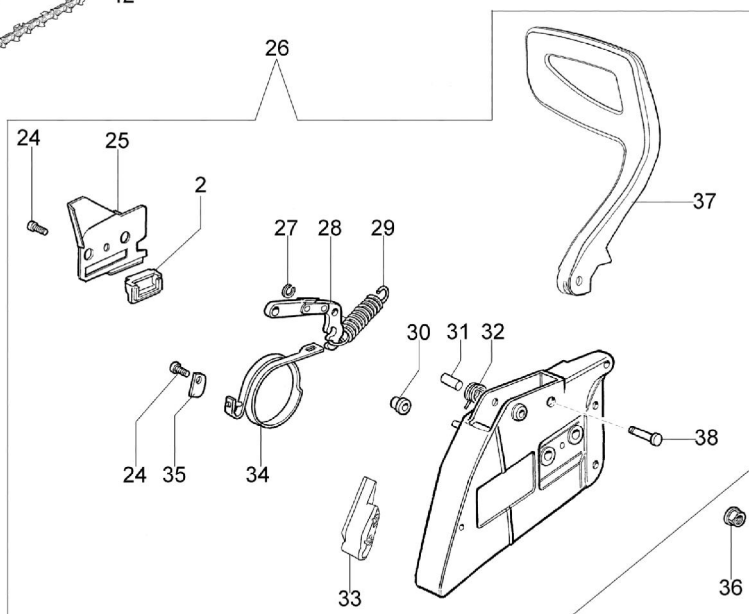

MT 7200 - Clutch-Brake

MT 7200 - Clutch-Brake

Ref.Nu	Qty	Part number	Description	Validity from	Validity till	Notes	Bulletin
1	1	097000276	Guard				
2	2	50070149	Guard				
3	1	097000277	Plate				
4	2	61052009B	Screw				
5	1	097000147A	Oil suction				
6	2	097000070	Washer				
7	1	097000071A	Spring				
8	1	097000067	Screw				
9	1	097000069B	Piston pump				
10	1	097000078	Cap				
11	1	097000068	Clamp				
12	1	097000062	Pin				
13	1	097000359	Hose				
14	1	097000131BR	Oil pump				
15	3	005100905	Screw				
16	1	097000073	Washer				
17	1	097000072	Worm gear				
18	1	097000011	Bearing				
19	1	006100730	Ring				
20	1	097000207	Clutch drum				
21	1	097000097	Washer				
22	1	097000132R	Clutch				
23	1	097000098R	Spring				
24	2	3960045	Screw				
25	1	097000275	Plate				
26	1	50202011R	Chain cover assy				
27	1	3026003	Ring				
28	1	097000146	Lever				
29	1	099900152A	Spring				
30	1	006000300	Bushing				
31	1	097000107	Pin				
32	1	50010088AR	Spring				
33	1	50200028R	Deflector				
34	1	097000105	Brake band				
35	1	50010084	Plate				
36	2	50010148R	Nut				
37	1	50200042R	Guard				
38	1	097000106	Pin				
39	1	097000109A	Spike				
40	1	006000156	Screw				
41	1	097000300	Bar 18" - cm 46				
41	1	097000301R	Bar 20" - cm 51				
41	1	097000501	Bar 22" - cm 56				
41	1	097000502	Bar 24" - cm 61