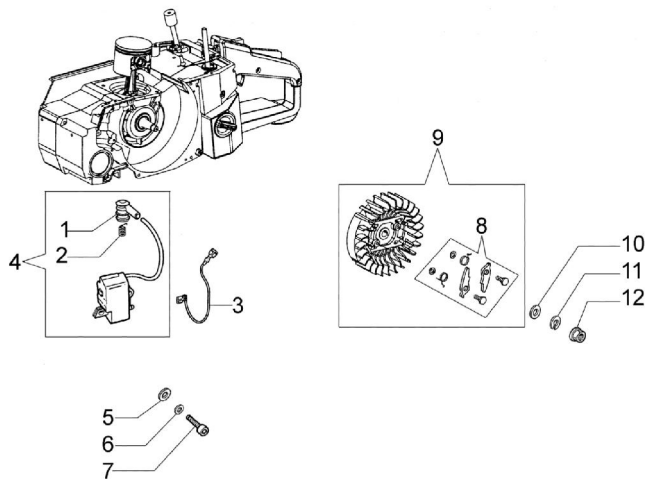

MT 7200 - Starter Assy

MT 7200 - Starter assy

Ref.Nu	Qty	Part number	Description	Validity from	Validity till	Notes	Bulletin
1	1	094600097A	Spark plug cap				
2	1	094600169A	Spring				
3	1	50200088R	Cable				
4	1	50190036R	Ignition coil				
5	2	3916004R	Washer				
6	2	006000315R	Washer				
7	2	094000227	Screw				
8	2	52012027	Pawl kit				
9	1	52010326BR	Flywheel				
10	1	005000361	Washer				
11	1	3833080	Washer				
12	1	004000142	Nut				
13	1	52012118BR	Compl spring				
14	1	52010485BR	Starter pulley				
15	1	3918006	Washer				
16	1	3908036	Screw				
17	4	3960017AR	Screw				
18	1	50140052	Cap				
19	1	098000079R	Starter rope				
20	1	097000064AR	Handle				
21	4	3860095R	Screw				
22	1	50200123R	Flange				
23	1	52010180	Cover				
24	1	50200069R	Starter assy