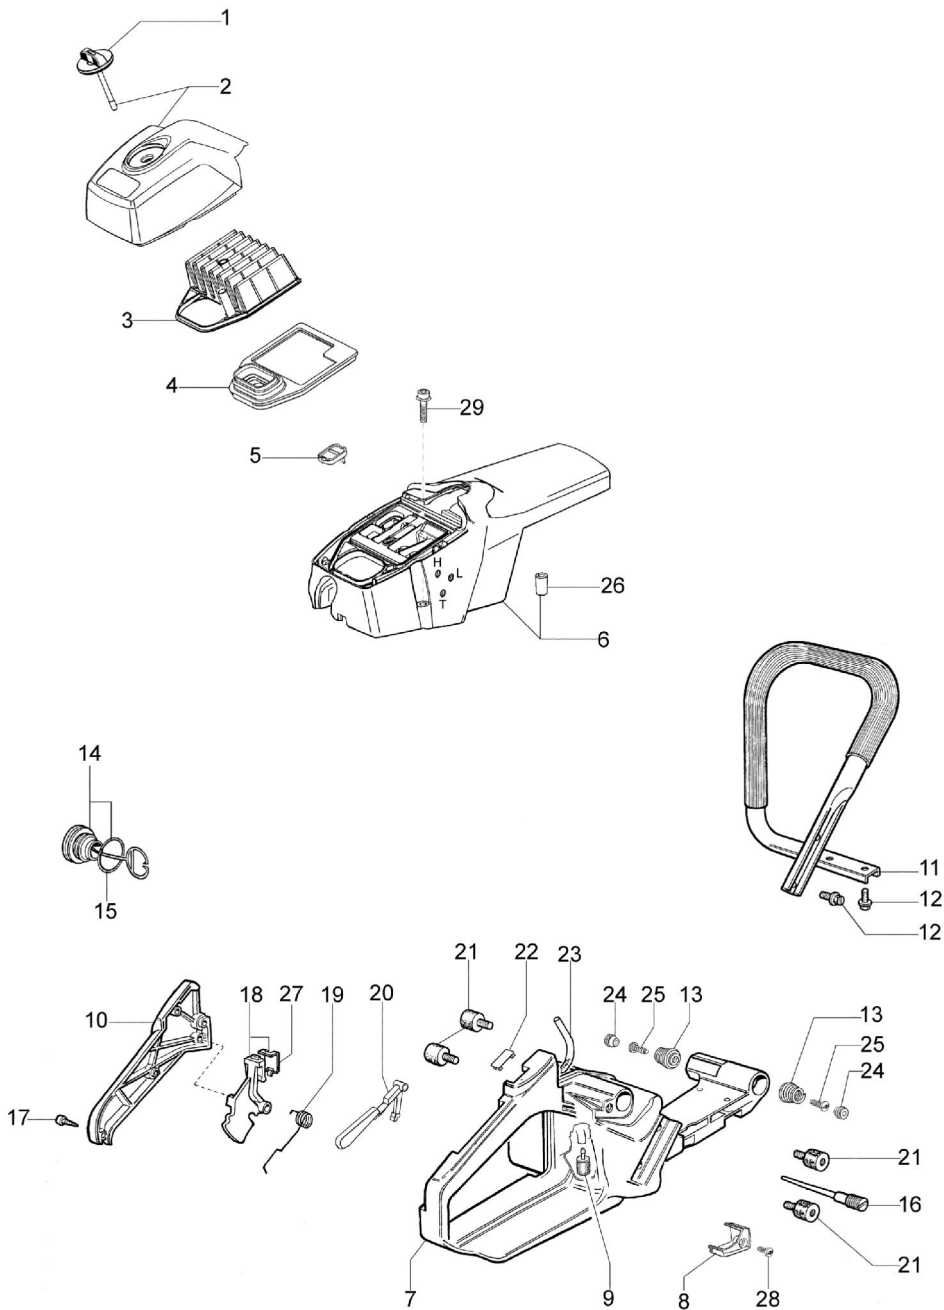

MT 7200 - Fuel tank-Air filter

MT 7200 - Fuel tank-Air filter

Ref.Nu	Qty	Part number	Description	Validity from	Validity till	Notes	Bulletin
1	1	50200007R	Knob				
2	1	50200036R	Air filter cover				
3	1	50200009AR	Air filter 60 micron (standard)				BT1-019- 05/08, BT4-099- 08/09
3	1	50200122R	Air filter 40 micron (optional)				BT1-019- 05/08
4	1	50200010AR	Gasket				BT4-099- 08/09
5	1	50200013R	Deflector				
6	1	50190026AR	Cylinder cover				
7	1	50200068R	Fuel tank				
8	1	50200030R	Guard				
9	1	50010218R	Fuel filter				
10	1	50200063R	Cover				
11	1	50200017R	Handle				
12	4	097000061AR	Screw				
13	2	50200024R	Spring				
14	1	50012008R	Cap				
15	1	099900090	O-ring				
16	1	099900083A	Breather valve				
17	3	3960040R	Screw				
18	1	50010157	Throttle lever				
19	1	097000028R	Spring				
20	1	50200040R	Trigger interlock				
21	4	097000038AR	Shock absorber				
22	1	50200113R	Cap				
23	1	098000319	Hose				
24	2	50200023R	Support				
25	2	3960099R	Screw				
26	1	50070126R	Spacer				
27	1	50010150R	Plate				
28	1	094600041AR	Screw				
29	3	3860096R	Screw