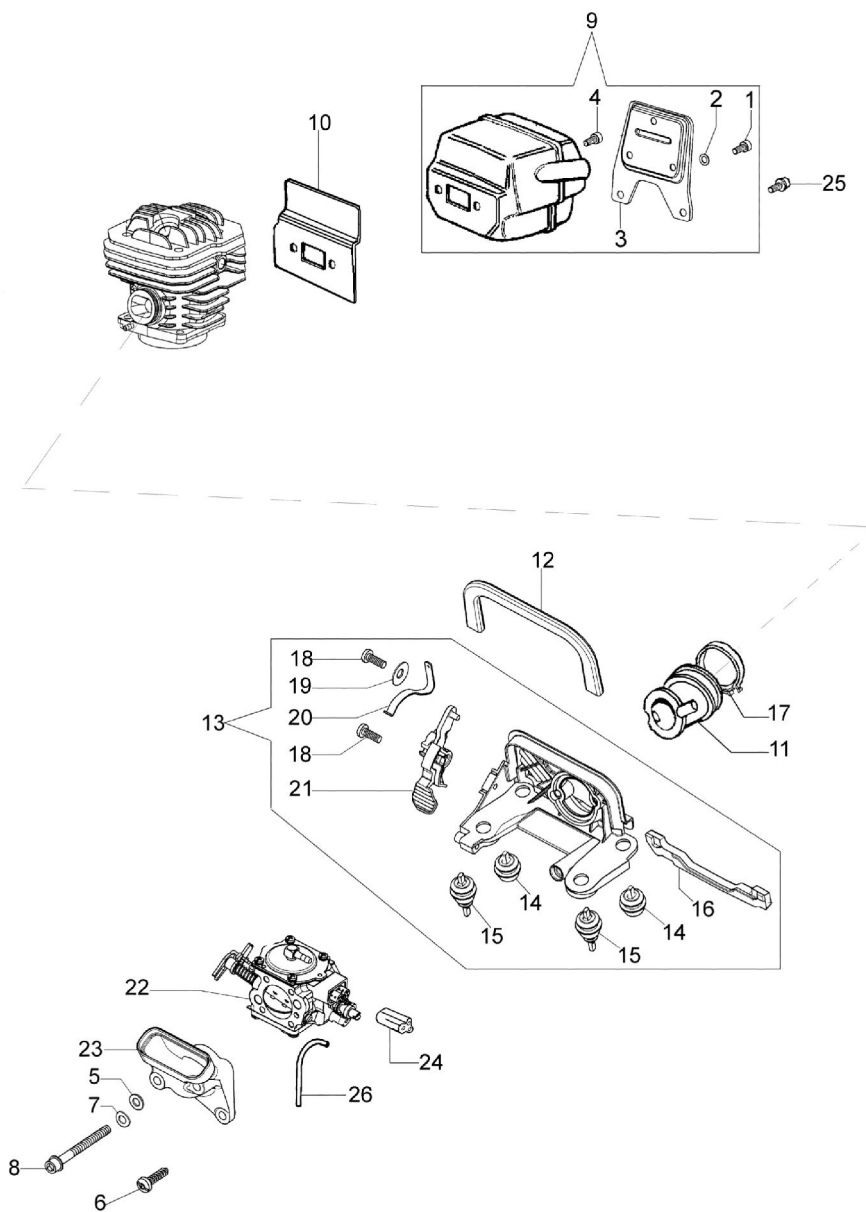

MT 7200 - Muffler-Carburetor

MT 7200 - Muffler-Carburetor

Ref.Nu	Qty	Part number	Description	Validity from	Validity till	Notes	Bulletin
1	3	3801052R	Screw				
2	3	3033074	Washer				
3	1	097000342A	Cover				
4	2	3860095R	Screw				
5	2	3916005R	Sealing washer				
6	1	3960057R	Screw				
7	2	3833073R	Washer				
8	2	3801067	Screw				
9	1	097000356A	Muffler				
10	1	097000094CR	Gasket				
11	1	097000043	Manifold				
12	1	50200016R	Gasket				
13	1	50202040R	Compl.support				
14	2	50200117R	Shock absorber				
15	2	50200034R	Shock absorber				
16	1	50200038R	Gasket				
18	2	50030272	Screw				
19	1	3057005	Washer				
20	1	50200031R	Spring				
21	1	50200026R	Lever				
22	1	2318795AR	Carburetor WJ-121				
23	1	50200033AR	Support				
24	1	52010370A	Screw guide				
25	2	097000092AR	Screw				
26	1	094600126	Hose