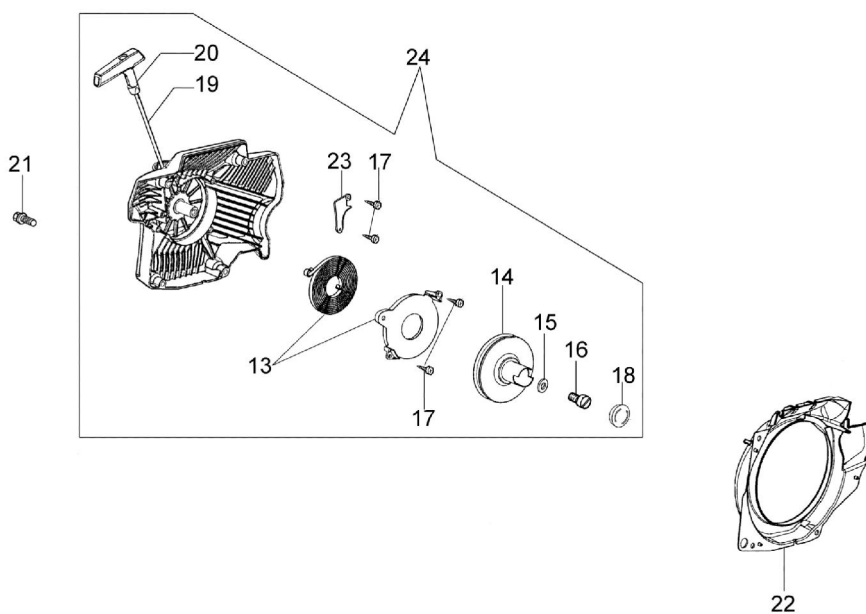

MT 7200 - Starter Assy

MT 7200 - Starter assy

Ref.Nu	Qty	Part number	Description	Validity from	Validity till	Notes	Bulletin
1	1	094600097A	Spark plug cap				
2	1	094600169A	Spring				
3	1	50200088R	Cable				
4	1	50190036R	Ignition coil				
5	2	3916004R	Washer				
6	2	006000315R	Washer				
7	2	094000227	Screw				
8	2	52012027	Pawl kit				
9	1	52010326BR	Flywheel				
10	1	005000361	Washer				
11	1	3833080	Washer				
12	1	004000142	Nut				
13	1	52012118BR	Compl spring				
14	1	52010485BR	Starter pulley				
15	1	3918006	Washer				
16	1	3908036	Screw				
17	4	3960017AR	Screw				
18	1	50140052	Cap				
19	1	098000079R	Starter rope				
20	1	097000064AR	Handle				
21	4	3860095R	Screw				
22	1	50200123R	Flange				
23	1	52010180	Cover				
24	1	50200069R	Starter assy