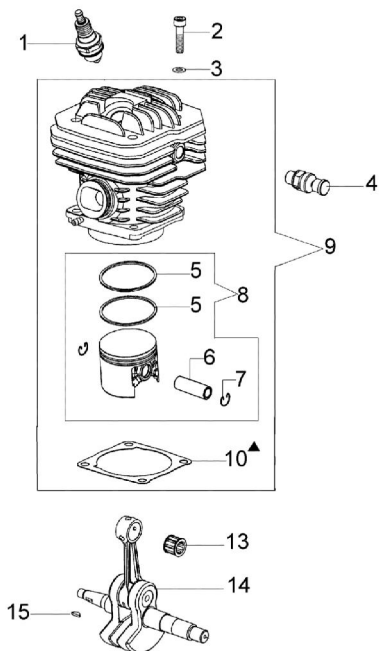

MT 7200 - Engine-Cranckcase

MT 7200 - Engine-Cranckase

Ref.Nu	Qty	Part number	Description	Validity from	Validity till	Notes	Bulletin
1	1	3055118	Spark plug				
2	4	005100906AR	Screw				
3	4	3833076	Washer				
4	1	50010215	Decompressor				
5	2	097000055R	Piston ring Ø50				
6	1	094500007R	Piston pin				
7	2	007201198	Ring				
8	1	097000205B	Piston assy				
9	1	097000206C	Cylinder kit & pi				
10	1	52010458R	Gasket				
11	1	50200124R	Bush				
12	1	50012008R	Cap				
13	1	026400017	Bearing				
14	1	097000001R	Crankshaft				
15	1	094500028R	Key				
16	1	097000009AR	Gasket				
17	1	094500004R	Seal ring				
18	1	50192025R	Crankcase assy				
19	2	099900006R	Bearing				
20	1	50202039	Throttle rod kit				
21	1	50200089R	Cable				
22	1	098000076	Clamp				
23	1	099900368B	Chain tensioner				
24	2	3023008R	Plug				
25	1	097000229R	Breather valve				
26	2	097000080BR	Stud				
27	1	097000283	Chain catcher				
28	1	3833073R	Washer				
29	1	006000251R	Screw				
30	4	005100988BR	Screw				
31	1	093000478AR	Screw				
32	1	3801010R	Screw				
33	1	099900090	O-ring				
34	1	52010134R	Plate				
35	1	099900014R	Seal ring				
36	1	097000215A	Gasket set				
37	1	50192023	Labels set				

Ref.Nu	Qty	Part number	Description	Validity from	Validity till	Notes	Bulletin
42	1	001000350R	Chain .3/8 x .058 (1.5mm) - 68 links				
42	1	001000373R	Chain .3/8 x .058 (1.5mm) - 72 links				
42	1	001000754R	Chain .3/8 x .058 (1.5mm) - 77 links				
42	1	001001134R	Chain .3/8 x .058 (1.5mm) - 84 links				