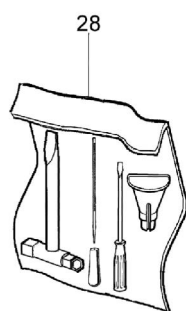

Ref.Nu	Qty	Part number	Description	Validity from	Validity till	Notes	Bulletin
42	1	001000350R	Chain .3/8 x .058 (1.5mm) - 68 links				
42	1	001000373R	Chain .3/8 x .058 (1.5mm) - 72 links				
42	1	001000754R	Chain .3/8 x .058 (1.5mm) - 77 links				
42	1	001001134R	Chain .3/8 x .058 (1.5mm) - 84 links				

MT 7200 - Carburetor WJ-121

Walbro WJ-121
compl. p.n. 2318795

3 ● KIT MEMBRANE & GUARNIZIONI
 DIAPHRAM & GASKET SET

4 ■ KIT RIPARAZIONE
 REPAIR KIT

MT 7200 - Carburetor WJ-121

Ref.Nu	Qty	Part number	Description	Validity from	Validity till	Notes	Bulletin
1	5	035000162	Screw				
2	1	097000156	Cover				
3	1	097000221	Kit guarn				
4	1	097000220	Repair kit				
5	1	2318797	Shaft				
6	1	50050109	Bushing				
7	1	2318798	Lever				
8	1	2318796	Spring				
9	4	035000161	Screw				
10	1	2318799	Lever				
11	1	035000149	Plate				
12	1	003300202	Screw				
13	1	035000169	Fulcrum pin				
14	2	50010141	Screw				
15	1	035000151	Shutter				
16	1	095000164	Ring				
17	1	2318804	Screw H				
18	2	2318867	Cap				
19	1	2318828	Screw L				
20	1	097000162	Screw				
21	1	2318763	Spring				
22	1	097000161	Spring				
23	2	097000224	Bushing				
24	1	52010019	Shutter				
25	1	097000154	Shaft				
26	1	097000157	Cover				
27	1	50192023	Labels set				
28	1	094600120A	Tool kit				