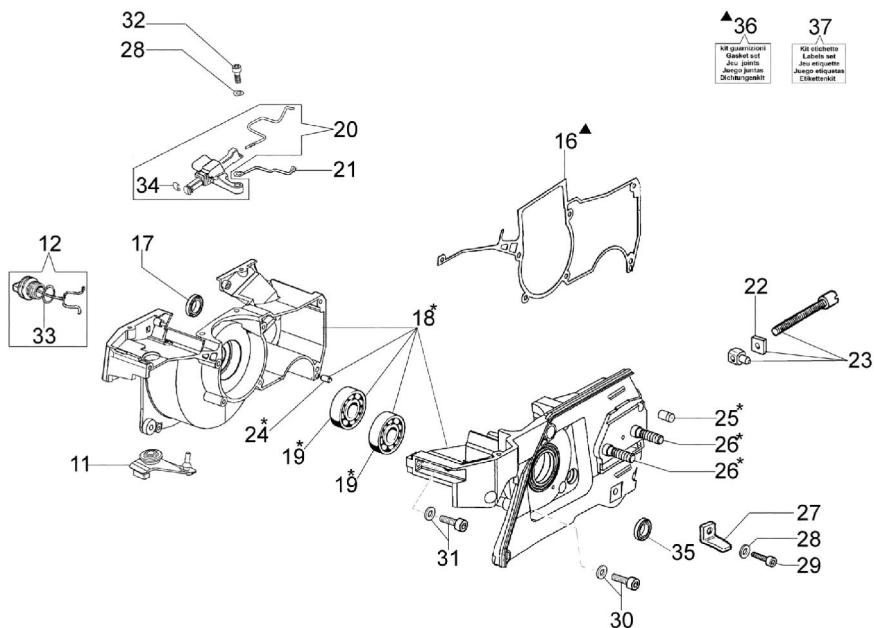

MT 7200 - Engine-Cranckcase

MT 7200 - Engine-Cranckase

Ref.Nu	Qty	Part number	Description	Validity from	Validity till	Notes	Bulletin
1	1	3055118	Spark plug				
2	4	005100906AR	Screw				
3	4	3833076	Washer				
4	1	50010215	Decompressor				
5	2	097000055R	Piston ring Ø50				
6	1	094500007R	Piston pin				
7	2	007201198	Ring				
8	1	097000205B	Piston assy				
9	1	097000206C	Cylinder kit & pi				
10	1	52010458R	Gasket				
11	1	50200124R	Bush				
12	1	50012008R	Cap				
13	1	026400017	Bearing				
14	1	097000001R	Crankshaft				
15	1	094500028R	Key				
16	1	097000009AR	Gasket				
17	1	094500004R	Seal ring				
18	1	50192025R	Crankcase assy				
19	2	099900006R	Bearing				
20	1	50202039	Throttle rod kit				
21	1	50200089R	Cable				
22	1	098000076	Clamp				
23	1	099900368B	Chain tensioner				
24	2	3023008R	Plug				
25	1	097000229R	Breather valve				
26	2	097000080BR	Stud				
27	1	097000283	Chain catcher				
28	1	3833073R	Washer				
29	1	006000251R	Screw				
30	4	005100988BR	Screw				
31	1	093000478AR	Screw				
32	1	3801010R	Screw				
33	1	099900090	O-ring				
34	1	52010134R	Plate				
35	1	099900014R	Seal ring				
36	1	097000215A	Gasket set				
37	1	50192023	Labels set				

Ref.Nu	Qty	Part number	Description	Validity from	Validity till	Notes	Bulletin
42	1	001000350R	Chain .3/8 x .058 (1.5mm) - 68 links				
42	1	001000373R	Chain .3/8 x .058 (1.5mm) - 72 links				
42	1	001000754R	Chain .3/8 x .058 (1.5mm) - 77 links				
42	1	001001134R	Chain .3/8 x .058 (1.5mm) - 84 links				