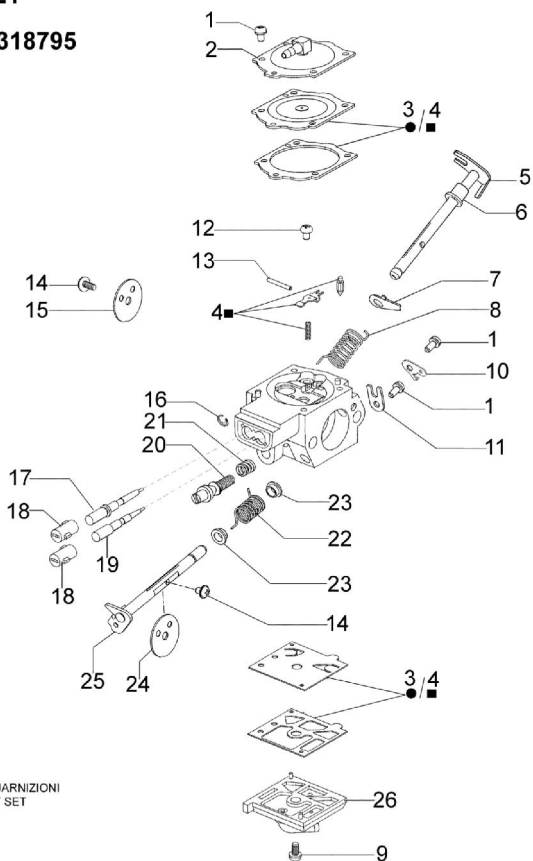

MT 7200 - Carburetor WJ-121

Walbro WJ-121
compl. p.n. 2318795

3 ● KIT MEMBRANE & GUARNIZIONI
DIAPHRAM & GASKET SET

4 ■ KIT RIPARAZIONE
REPAIR KIT