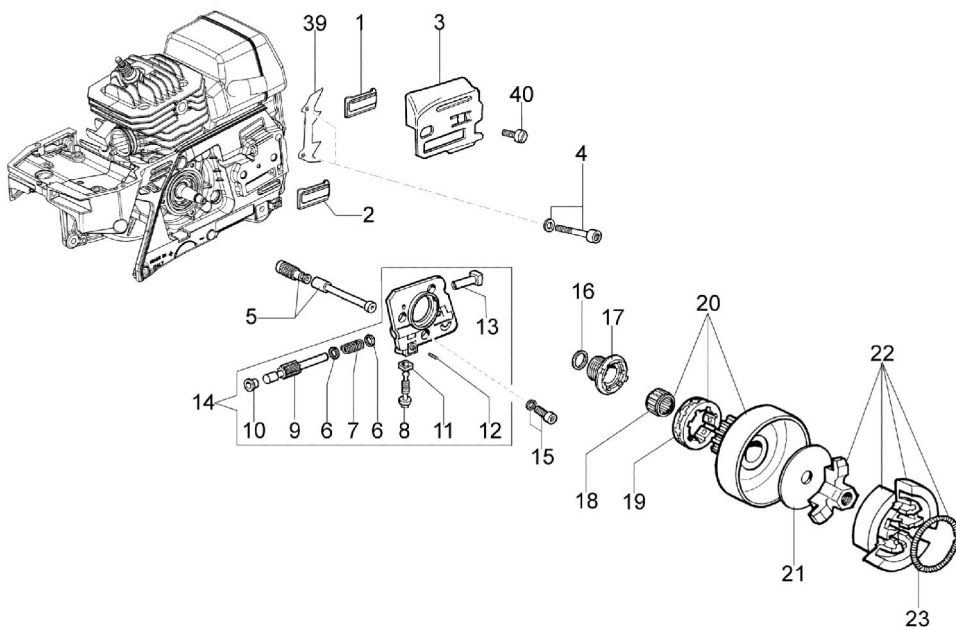

MT 7200 - Clutch-Brake

MT 7200 - Clutch-Brake

Ref.Nu	Qty	Part number	Description	Validity from	Validity till	Notes	Bulletin
1	1	097000276	Guard				
2	2	50070149	Guard				
3	1	097000277	Plate				
4	2	61052009B	Screw				
5	1	097000147A	Oil suction				
6	2	097000070	Washer				
7	1	097000071A	Spring				
8	1	097000067	Screw				
9	1	097000069B	Piston pump				
10	1	097000078	Cap				
11	1	097000068	Clamp				
12	1	097000062	Pin				
13	1	097000359	Hose				
14	1	097000131BR	Oil pump				
15	3	005100905	Screw				
16	1	097000073	Washer				
17	1	097000072	Worm gear				
18	1	097000011	Bearing				
19	1	006100730	Ring				
20	1	097000207	Clutch drum				
21	1	097000097	Washer				
22	1	097000132R	Clutch				
23	1	097000098R	Spring				
24	2	3960045	Screw				
25	1	097000275	Plate				
26	1	50202011R	Chain cover assy				
27	1	3026003	Ring				
28	1	097000146	Lever				
29	1	099900152A	Spring				
30	1	006000300	Bushing				
31	1	097000107	Pin				
32	1	50010088AR	Spring				
33	1	50200028R	Deflector				
34	1	097000105	Brake band				
35	1	50010084	Plate				
36	2	50010148R	Nut				
37	1	50200042R	Guard				
38	1	097000106	Pin				
39	1	097000109A	Spike				
40	1	006000156	Screw				
41	1	097000300	Bar 18" - cm 46				
41	1	097000301R	Bar 20" - cm 51				
41	1	097000501	Bar 22" - cm 56				
41	1	097000502	Bar 24" - cm 61				

Ref.Nu	Qty	Part number	Description	Validity from	Validity till	Notes	Bulletin
42	1	001000350R	Chain .3/8 x .058 (1.5mm) - 68 links				
42	1	001000373R	Chain .3/8 x .058 (1.5mm) - 72 links				
42	1	001000754R	Chain .3/8 x .058 (1.5mm) - 77 links				
42	1	001001134R	Chain .3/8 x .058 (1.5mm) - 84 links				