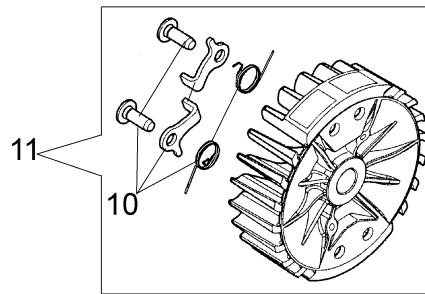

Ref.Nu	Qty	Part number	Description	Validity from	Validity till	Notes	Bulletin
1	1	50240166	Complete cylinder				
2	1	50240164	Piston assy Ø40				
3	1	074000405R	Piston ring				
4	2	004900061R	Ring				
5	1	50110047R	Piston pin				
6	4	3801047	Screw				
7	1	094600103	Band				
8	1	50170010R	Manifold				
9	1	3055101	Spark plug				
10	1	50170031R	Gasket				
11	1	50170027R	Muffler				
12	3	3860117R	Screw				
13	2	3050024AR	Seal ring				
14	2	094000006R	Bearing				
15	1	50110044R	Thrust bearing				
16	1	50240220R	Crankshaft				
17	1	50240016R	Cover				
18	2	50110043AR	Spacer				

Ref.Nu	Qty	Part number	Description	Validity from	Validity till	Notes	Bulletin
1	1	50240031R	Clutch				
2	1	50240032R	Spring				
3	1	50240217R	Worm gear				
4	1	50240059R	Spacer				
5	1	50240214R	Clutch drum 3/8				
6	1	3037024R	Bushing				
7	1	50240028R	Spacer				
8	1	3026007	Ring				
9	2	3026003	Ring				
10	2	097000106R	Plug				
11	1	097000146	Lever				
12	1	50240037R	Brake band				
13	1	50240044R	Guard				
14	1	095000219AR	Spring				
15	1	50050066	Plug				
16	1	50240040R	Guard				
17	2	50010148R	Nut				
18	1	3960099R	Screw				
19	1	3960070AR	Screw				
20	1	50240048R	Spring				
21	1	50240202R	Chain cover				
22	1	50052019R	Bar 16" - 41 cm				
22	1	50030212R	Bar 14" - 35 cm				
23	1	30629528	Efco chain .3/8" x .050" (1,3mm)				
23	1	30629526	Efco chain .3/8" x .050" (1,3mm)				
24	1	50070069	Washer				