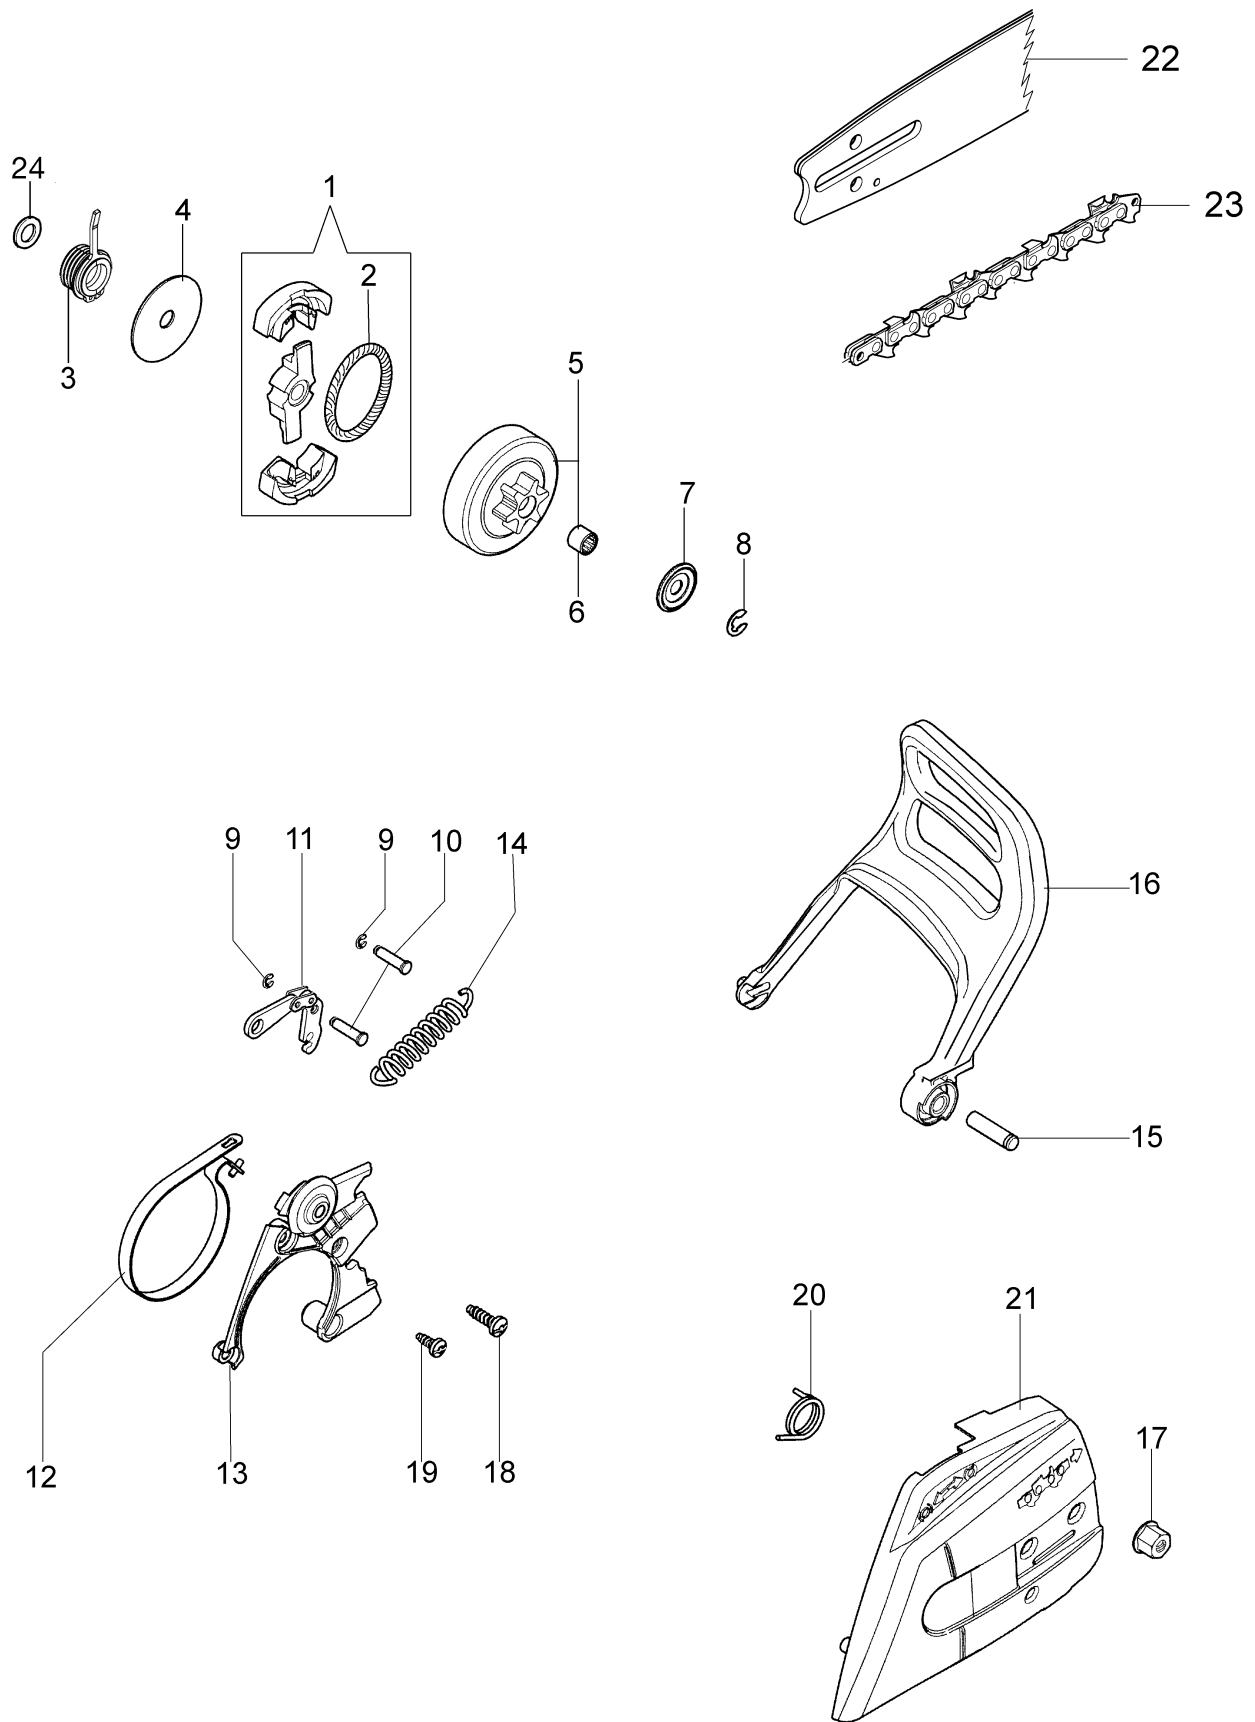

Ref.Nu	Qty	Part number	Description	Validity from	Validity till	Notes	Bulletin
1	1	50240166	Complete cylinder				
2	1	50240164	Piston assy Ø40				
3	1	074000405R	Piston ring				
4	2	004900061R	Ring				
5	1	50110047R	Piston pin				
6	4	3801047	Screw				
7	1	094600103	Band				
8	1	50170010R	Manifold				
9	1	3055101	Spark plug				
10	1	50170031R	Gasket				
11	1	50170027R	Muffler				
12	3	3860117R	Screw				
13	2	3050024AR	Seal ring				
14	2	094000006R	Bearing				
15	1	50110044R	Thrust bearing				
16	1	50240220R	Crankshaft				
17	1	50240016R	Cover				
18	2	50110043AR	Spacer				

Ref.Nu	Qty	Part number	Description	Validity from	Validity till	Notes	Bulletin
1	1	3960075	Screw				
2	1	006000315R	Washer				
3	1	3916004R	Washer				
4	1	50240087R	Cable				
5	1	50240042R	Ignition coil				
6	1	2304073	Wrench 13x19				
7	1	50240186	Nut				
8	1	3833080	Washer				
9	1	005000361	Washer				
10	1	50072029	Pawl				
11	1	50170015R	Flywheel				
12	4	3960115R	Screw				
13	1	50170017R	Starter handle				
14	1	50070123R	Starter rope				
15	1	50050073R	Spring				
16	1	50170050R	Starter pulley				
17	1	50160024	Screw				
18	1	50242015R	Starter assy				
19	1	50240232	Labels kit				

Ref.Nu	Qty	Part number	Description	Validity from	Validity till	Notes	Bulletin
1	1	50240031R	Clutch				
2	1	50240032R	Spring				
3	1	50240217R	Worm gear				
4	1	50240059R	Spacer				
5	1	50240214R	Clutch drum 3/8				
6	1	3037024R	Bushing				
7	1	50240028R	Spacer				
8	1	3026007	Ring				
9	2	3026003	Ring				
10	2	097000106R	Plug				
11	1	097000146	Lever				
12	1	50240037R	Brake band				
13	1	50240044R	Guard				
14	1	095000219AR	Spring				
15	1	50050066	Plug				
16	1	50240040R	Guard				
17	2	50010148R	Nut				
18	1	3960099R	Screw				
19	1	3960070AR	Screw				
20	1	50240048R	Spring				
21	1	50240202R	Chain cover				
22	1	50052019R	Bar 16" - 41 cm				
22	1	50030212R	Bar 14" - 35 cm				
23	1	30629528	Efco chain .3/8" x .050" (1,3mm)				
23	1	30629526	Efco chain .3/8" x .050" (1,3mm)				
24	1	50070069	Washer				