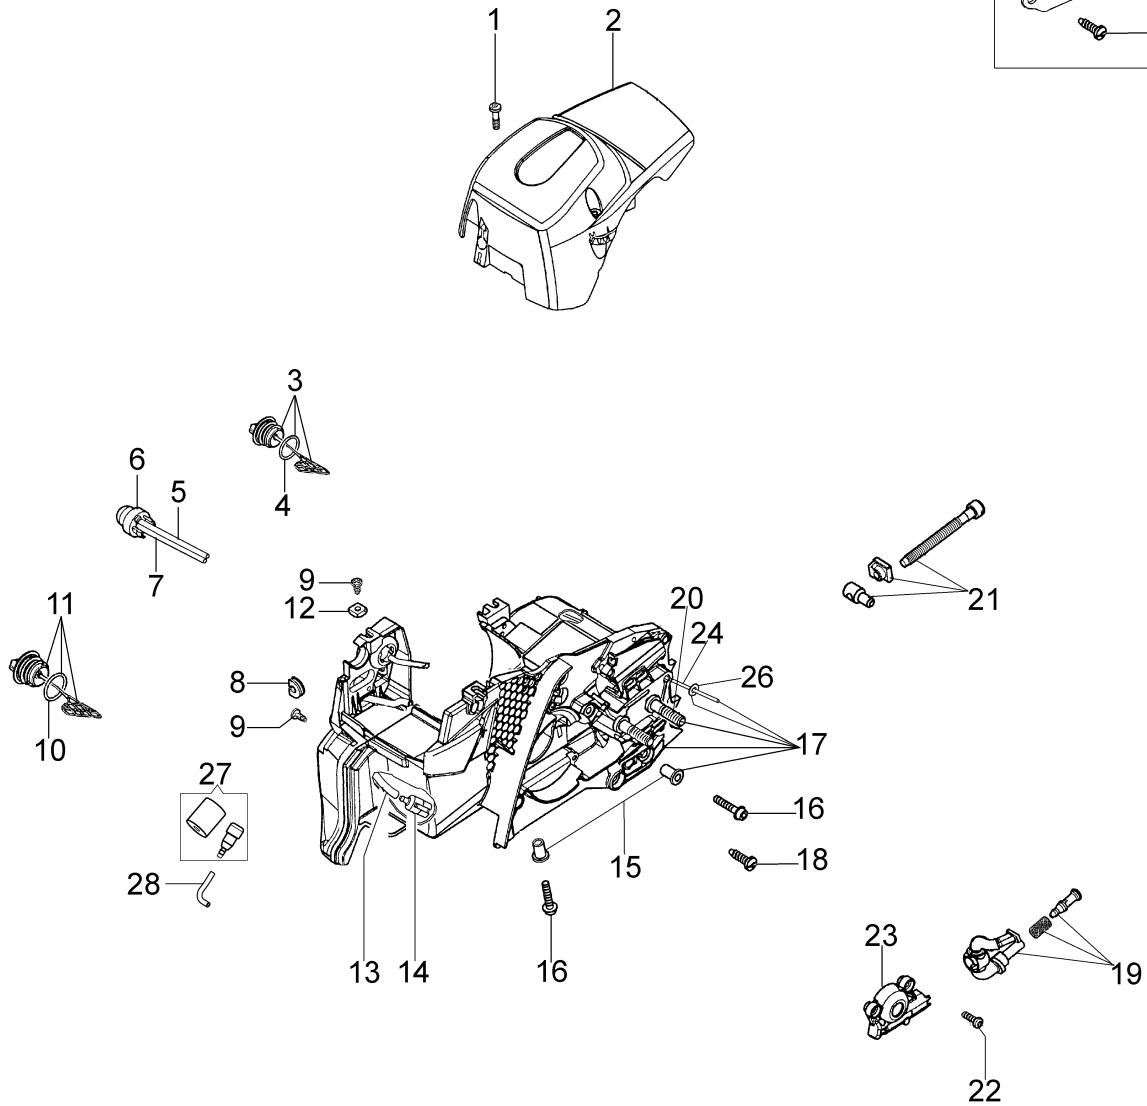

Ref.Nu	Qty	Part number	Description	Validity from	Validity till	Notes	Bulletin
1	1	50240036R	Air filter				
2	1	50240062R	Deflector				
3	2	50240011R	AV-mount				
4	1	50240043R	Support				
5	1	50010061R	AV-mount				
6	1	50240045R	Carburetor				
7	1	50240061R	Spring				
8	1	3960109AR	Screw				
9	2	3960070AR	Screw				
10	1	50240060R	Lever				
11	2	3993083R	Screw				
12	1	50240035R	Support				
13	1	50240026R	Handle				
14	1	50050047AR	Spring				
15	1	50240150R	Air filter				
16	1	50170034R	Support				
17	1	3960099R	Screw				
18	1	3960115R	Screw				
19	1	50240023R	Handle				
20	1	50240024R	Cover				
21	1	50050096AR	Lever				
22	1	097000028R	Spring				
23	1	50170249A	Throttle kit				
24	1	2318340	Repair kit