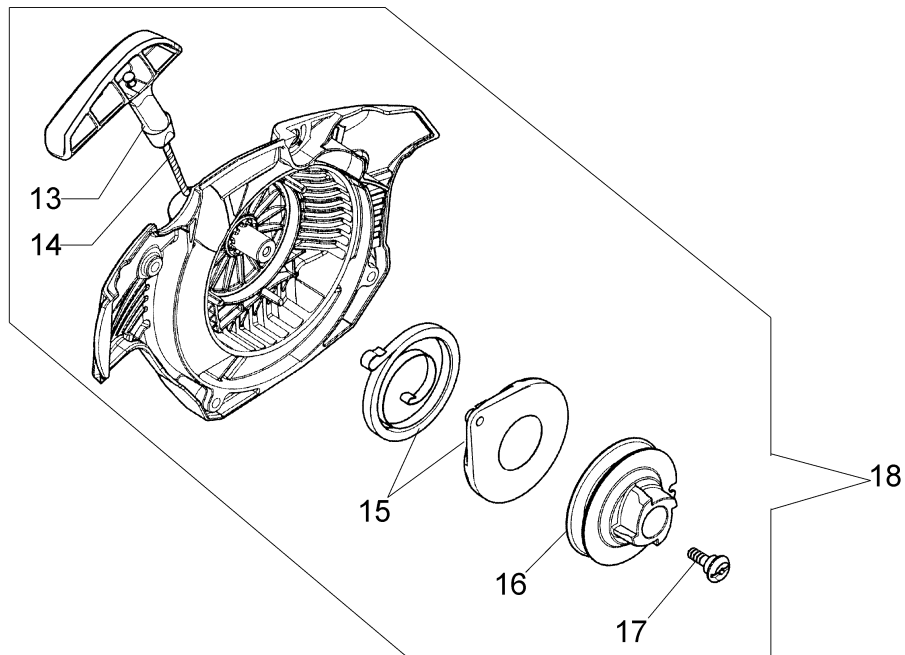

Ref.Nu	Qty	Part number	Description	Validity from	Validity till	Notes	Bulletin
1	1	50240166	Complete cylinder				
2	1	50240164	Piston assy Ø40				
3	1	074000405R	Piston ring				
4	2	004900061R	Ring				
5	1	50110047R	Piston pin				
6	4	3801047	Screw				
7	1	094600103	Band				
8	1	50170010R	Manifold				
9	1	3055101	Spark plug				
10	1	50170031R	Gasket				
11	1	50170027R	Muffler				
12	3	3860117R	Screw				
13	2	3050024AR	Seal ring				
14	2	094000006R	Bearing				
15	1	50110044R	Thrust bearing				
16	1	50240220R	Crankshaft				
17	1	50240016R	Cover				
18	2	50110043AR	Spacer				

Ref.Nu	Qty	Part number	Description	Validity from	Validity till	Notes	Bulletin
1	1	3960075	Screw				
2	1	006000315R	Washer				
3	1	3916004R	Washer				
4	1	50240087R	Cable				
5	1	50240042R	Ignition coil				
6	1	2304073	Wrench 13x19				
7	1	50240186	Nut				
8	1	3833080	Washer				
9	1	005000361	Washer				
10	1	50072029	Pawl				
11	1	50170015R	Flywheel				
12	4	3960115R	Screw				
13	1	50170017R	Starter handle				
14	1	50070123R	Starter rope				
15	1	50050073R	Spring				
16	1	50170050R	Starter pulley				
17	1	50160024	Screw				
18	1	50242015R	Starter assy				
19	1	50240232	Labels kit				

Ref.Nu	Qty	Part number	Description	Validity from	Validity till	Notes	Bulletin
1	1	50240031R	Clutch				
2	1	50240032R	Spring				
3	1	50240217R	Worm gear				
4	1	50240059R	Spacer				
5	1	50240214R	Clutch drum 3/8				
6	1	3037024R	Bushing				
7	1	50240028R	Spacer				
8	1	3026007	Ring				
9	2	3026003	Ring				
10	2	097000106R	Plug				
11	1	097000146	Lever				
12	1	50240037R	Brake band				
13	1	50240044R	Guard				
14	1	095000219AR	Spring				
15	1	50050066	Plug				
16	1	50240040R	Guard				
17	2	50010148R	Nut				
18	1	3960099R	Screw				
19	1	3960070AR	Screw				
20	1	50240048R	Spring				
21	1	50240202R	Chain cover				
22	1	50052019R	Bar 16" - 41 cm				
22	1	50030212R	Bar 14" - 35 cm				
23	1	30629528	Efco chain .3/8" x .050" (1,3mm)				
23	1	30629526	Efco chain .3/8" x .050" (1,3mm)				
24	1	50070069	Washer				