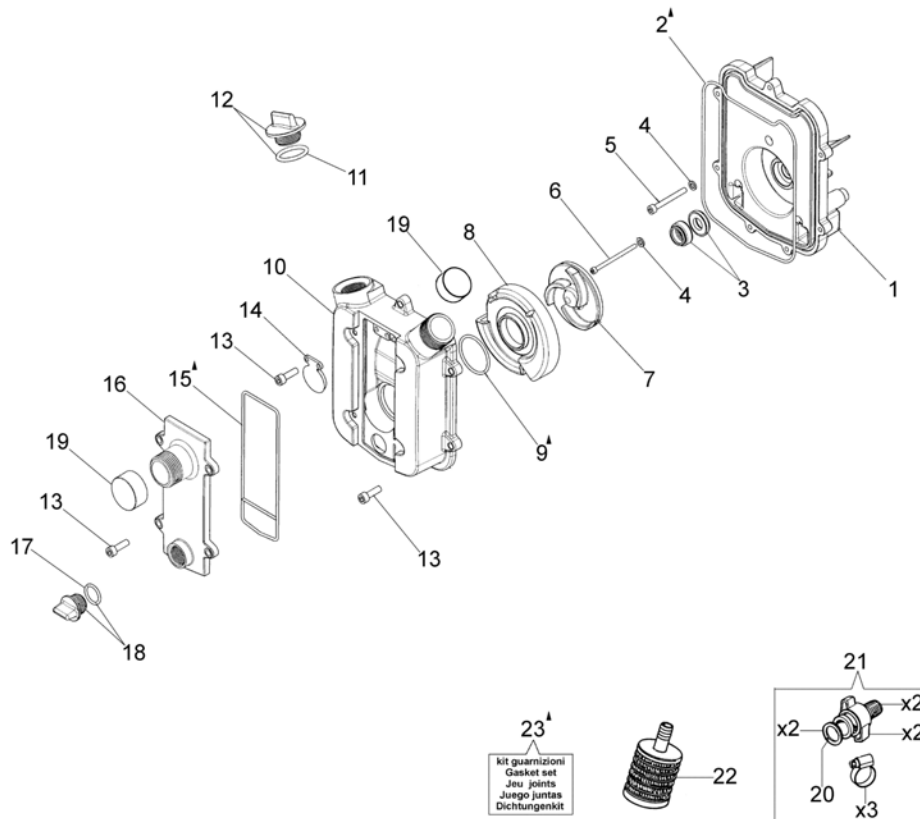

MP 300 Water pumps - Fuel tank and handle

MP 300 Water pumps - Fuel tank and handle

Ref.Nu	Qty	Part number	Description	Validity from	Validity till	Notes	Bulletin
1	1	55020004R	Upper handle				
2	12	3960142R	Screw				
3	1	3801010R	Screw				
4	1	55022023	Contact				
5	1	55020005R	Compl. throttle				
6	1	55020007R	Screws				
7	1	55020006R	Knob				
8	1	55020037R	Ring				
9	1	3057006R	Washer				
10	1	55020003R	Lover handle				
11	1	55022004R	Compl. cap				
12	1	4098658AR	Breather valve				
13	1	55020108R	Gasket				
14	1	3059002	Band				
15	1	4162270A	Fittings				
16	1	4162268R	Bushing				
17	1	55020082R	Fuel tank				
18	1	4098377	Band				
19	1	094600450R	Fuel filter				
20	4	55020062R	Rinbuffer				
21	4	4221012	Pin				
22	4	3916005R	Sealing washer				
23	4	3819006R	Washer				
24	4	3801011	Screw				
25	1	55020094R	Cable				
26	1	55020090R	Tube				

MP 300 Water pumps - Pump assembly

MP 300 Water pumps - Pump assembly

Ref.Nu	Qty	Part number	Description	Validity from	Validity till	Notes	Bulletin
1	1	55020012R	Pump body				
2	1	55020109R	O-ring				
3	1	55022019	Mechanical seal				
4	3	341000004	Washer				
5	3	3901014R	Screws				
6	2	3901037R	Screws				
7	1	55020014R	Impeller				
8	1	55020015R	Rotor case				
9	1	320000005	O-ring				
10	1	55020011R	Pump body				
11	1	3049019	O-ring				
12	1	55022020R	Compl. cap				
13	11	3801022	Screw				
14	1	55020018R	Valve				
15	1	55020078R	O-ring				
16	1	55020013R	Pump cover				
17	1	3049018	O-ring				
18	1	55022021R	Compl. cap				
19	2	330000019	Guard plug				
20	2	330000008	Gasket				
21	1	340000002	Fittings set				
22	1	340000001	Filter				
23	1	55022018	Gasket set				