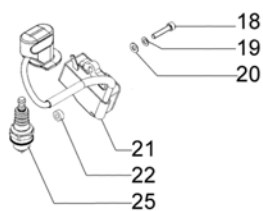

28
kit guarnizioni
Gasket set
Jeu joints
Juego juntas
Dichtungenkit