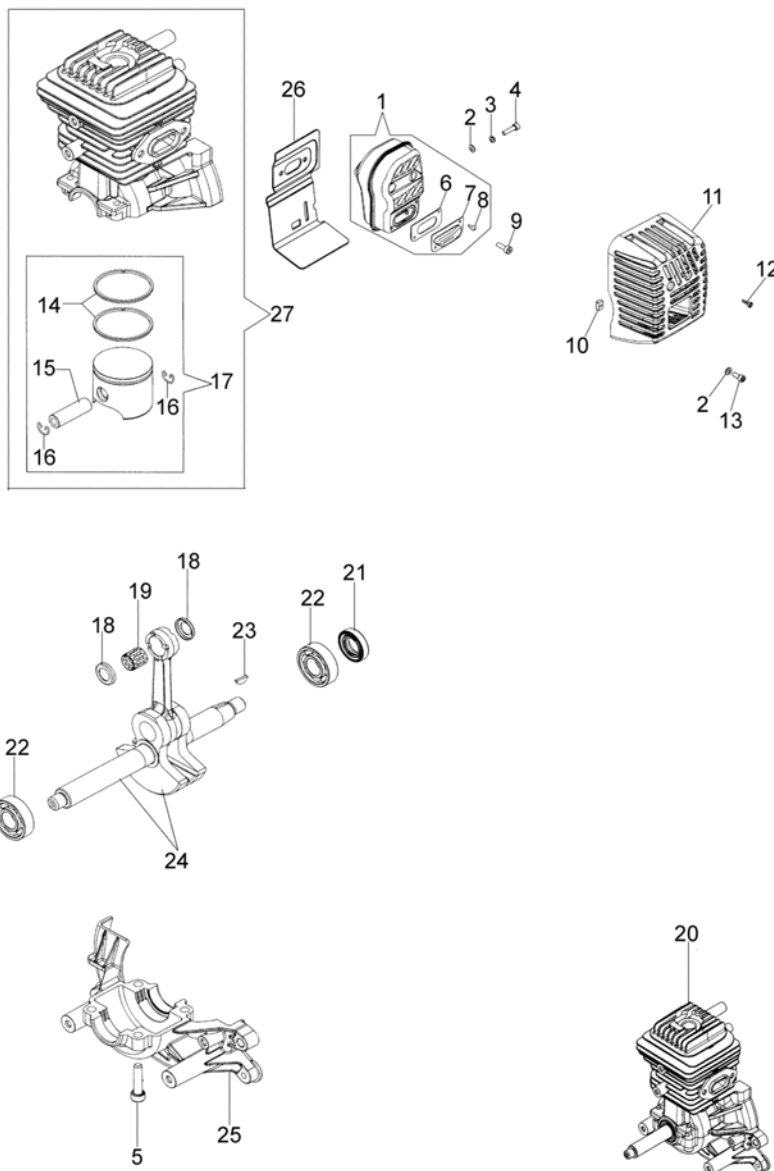

MP 300 Water pumps - Engine

MP 300 Water pumps - Engine

Ref.Nu	Qty	Part number	Description	Validity from	Validity till	Notes	Bulletin
1	1	55020085R	Muffler				
2	1	3916005R	Sealing washer				
3	1	3819006R	Washer				
4	1	3801013R	Screw				
5	4	3801047	Screw				
6	1	56550155R	Gasket				
7	1	56560021AR	Deflector				
8	2	012000028	Screw				
9	2	3801068R	Screw				
10	1	55020106R	Plate				
11	1	55020033R	Muffler cov				
12	2	3960142R	Screw				
13	1	3801009	Screw				
14	2	093000091R	Piston ring	matr.4611030657			BT6-081-06/11
15	1	072700045R	Piston pin				
16	2	093000167	Ring				
17	1	56552011A	Piston assy	matr.4611030657			BT6-081-06/11
18	2	074000267AR	Washer				
19	1	072700046R	Bearing				
20	1	55022022R	Short block				
21	2	3050022R	Gasket				
22	2	3034009R	Bearing				
23	1	4098232R	Key				
24	1	55020001R	Crankshaft				
25	1	61240047AR	Motor housing				
26	1	55020036R	Deflector				
27	1	56552012A	Compl. cylinder				

Ref.Nu	Qty	Part number	Description	Validity from	Validity till	Notes	Bulletin
1	1	3801013R	Screw				
2	1	3916005R	Sealing washer				
3	1	3819006R	Washer				
4	1	3078020	Washer				
5	1	072700089	Bushing				
6	1	55020083R	Starter assy				
7	1	61240005R	Bushing				
8	1	61200015R	Starter handle				
9	1	55020010R	Throttle cable				
10	1	004000132R	Spring				
11	1	55020086R	Starter rope				
12	1	56550022R	Starter pulley				
13	1	56550021R	Shaft joint				
14	1	3027005R	Ring				
15	1	56520040A	Plate				
16	1	3918020R	Washer				
17	1	3801010R	Screw				
18	2	3801007	Screw				
19	2	006000315R	Washer				
20	2	3916004R	Washer				
21	1	56550182AR	Ignition coil				
22	2	61170014	Spacer				
23	1	3980012	Nut				
24	1	61320057AR	Flywheel				
25	1	3055118	Spark plug				
26	2	3801011	Screw				
27	1	55022014	Labels set				
28	1	55022018	Gasket set				
29	1	55020099	Key				