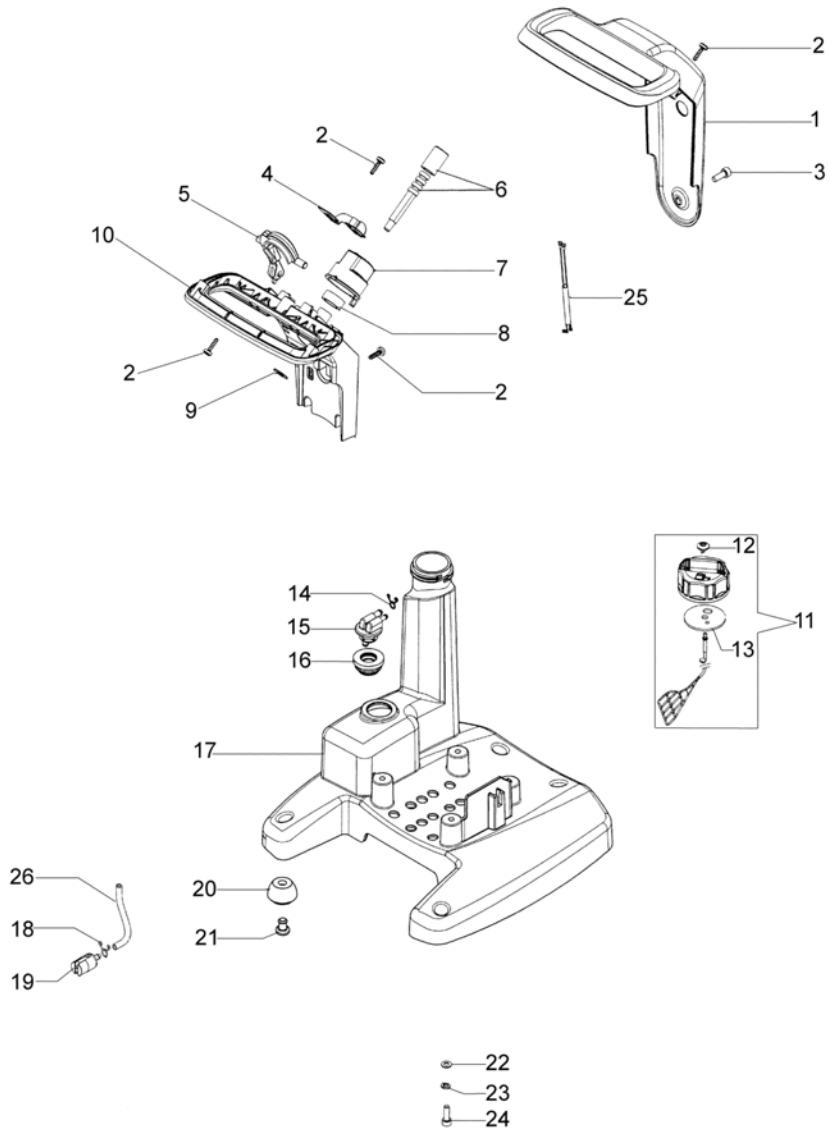

MP 300 Water pumps - Fuel tank and handle

MP 300 Water pumps - Fuel tank and handle

Ref.Nu	Qty	Part number	Description	Validity from	Validity till	Notes	Bulletin
1	1	55020004R	Upper handle				
2	12	3960142R	Screw				
3	1	3801010R	Screw				
4	1	55022023	Contact				
5	1	55020005R	Compl. throttle				
6	1	55020007R	Screws				
7	1	55020006R	Knob				
8	1	55020037R	Ring				
9	1	3057006R	Washer				
10	1	55020003R	Lover handle				
11	1	55022004R	Compl. cap				
12	1	4098658AR	Breather valve				
13	1	55020108R	Gasket				
14	1	3059002	Band				
15	1	4162270A	Fittings				
16	1	4162268R	Bushing				
17	1	55020082R	Fuel tank				
18	1	4098377	Band				
19	1	094600450R	Fuel filter				
20	4	55020062R	Rinbuffer				
21	4	4221012	Pin				
22	4	3916005R	Sealing washer				
23	4	3819006R	Washer				
24	4	3801011	Screw				
25	1	55020094R	Cable				
26	1	55020090R	Tube