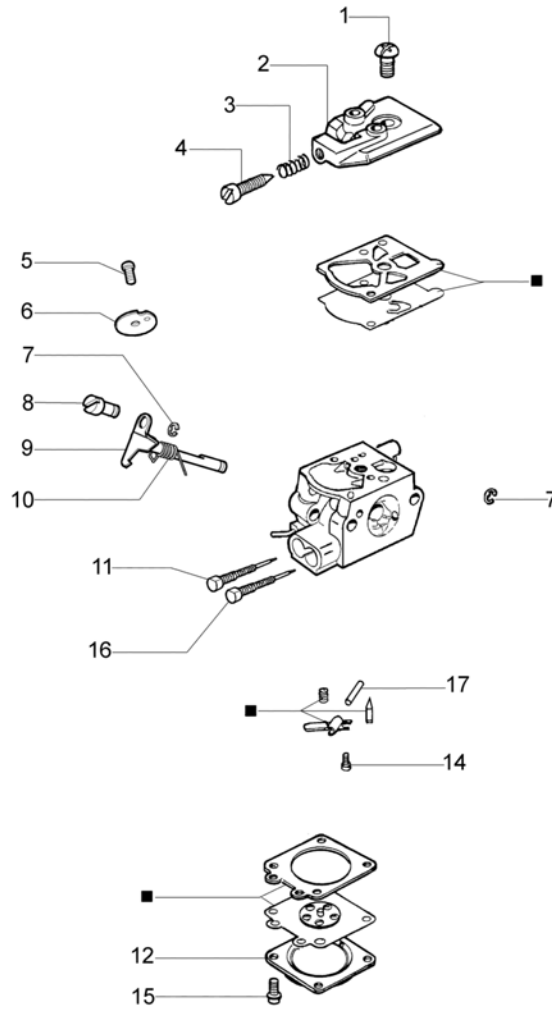

MP 300 Water pumps - Carbuirettor

Walbro WT-936A

■ 13 KIT RIPARAZIONE
REPAIR KIT

MP 300 Water pumps - Carburettor

Ref.Nu	Qty	Part number	Description	Validity from	Validity till	Notes	Bulletin
1	1	003300197	Screw				
2	1	2318777	Cover				
3	1	094600148	Spring				
4	1	074000240	Adjust.screw				
5	1	50010141	Screw				
6	1	375100078	Shutter				
7	2	095000164	Ring				
8	1	2318211	Pin				
9	1	2318737	Shaft				
10	1	072700347	Spring				
11	1	2318779	Screw L				
12	1	2318191	Cover				
13	1	2318671	Repair kit				
14	1	003300202	Screw				
15	4	035000162	Screw				
16	1	2318778	Screw H				
17	1	003300201	Spindle