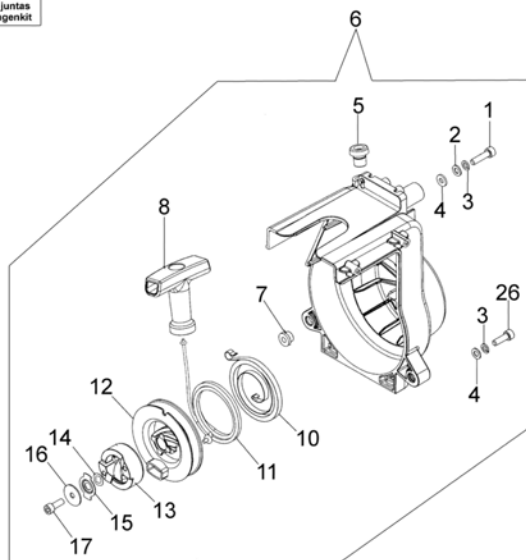

MP 300 Water pumps - Starter assy

28
kit guarnizioni
Gasket set
Jeu joints
Juego juntas
Dichtungenkit

MP 300 Water pumps - Starter assy

Ref.Nu	Qty	Part number	Description	Validity from	Validity till	Notes	Bulletin
1	1	3801013R	Screw				
2	1	3916005R	Sealing washer				
3	1	3819006R	Washer				
4	1	3078020	Washer				
5	1	072700089	Bushing				
6	1	55020083R	Starter assy				
7	1	61240005R	Bushing				
8	1	61200015R	Starter handle				
9	1	55020010R	Throttle cable				
10	1	004000132R	Spring				
11	1	55020086R	Starter rope				
12	1	56550022R	Starter pulley				
13	1	56550021R	Shaft joint				
14	1	3027005R	Ring				
15	1	56520040A	Plate				
16	1	3918020R	Washer				
17	1	3801010R	Screw				
18	2	3801007	Screw				
19	2	006000315R	Washer				
20	2	3916004R	Washer				
21	1	56550182AR	Ignition coil				
22	2	61170014	Spacer				
23	1	3980012	Nut				
24	1	61320057AR	Flywheel				
25	1	3055118	Spark plug				
26	2	3801011	Screw				
27	1	55022014	Labels set				
28	1	55022018	Gasket set				
29	1	55020099	Key