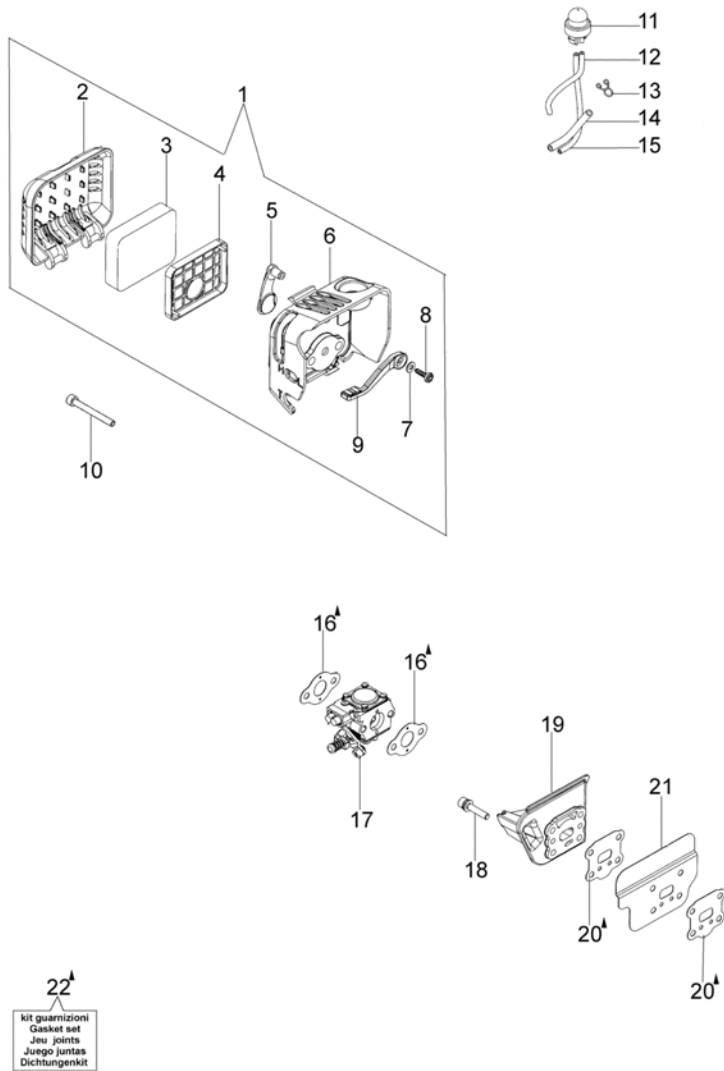

MP 300 Water pumps - Air filter and carburetor

MP 300 Water pumps - Air filter and carburetor

Ref.Nu	Qty	Part number	Description	Validity from	Validity till	Notes	Bulletin
1	1	55020079R	Air filter grup				
2	1	55020052R	Cover				
3	1	55020029R	Air filter				
4	1	55020028R	Guard				
5	1	55020112R	Shutter				
6	1	55020051R	Support				
7	1	3916004R	Washer				
8	1	3960142R	Screw				
9	1	61250027R	Lever				
10	2	3901014R	Screws				
11	1	2318817R	Air purge				
12	1	55020087R	Tube				
13	1	4098377	Band				
14	1	55020089R	Tube				
15	1	55020088R	Tube				
16	2	61200021R	Gasket				
17	1	2318816AR	Carburetor WT-936A				
18	4	3890103R	Screw				
19	1	61240009CR	Insulator				
20	2	56550115R	Gasket				
21	1	55020048R	Gasket				
22	1	55022018	Gasket set