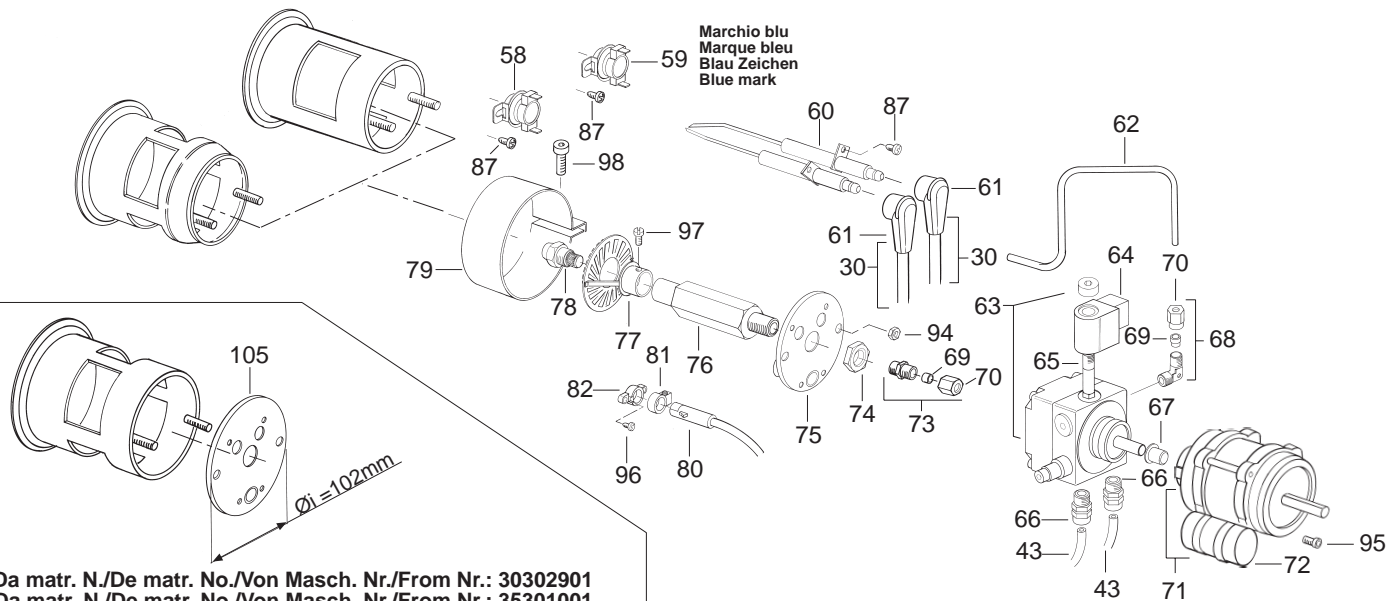

BV100-160-280 before 2002

Spareparts VENTED HEATERS

MODEL BV 100 E – 160 E – 280 E before 2002

PARTS LIST

Position	Code	Description	BV 100E	BV 160E	BV 280E
1	S/R	Frame	.	.	.
2	S/R	Frame	.	.	.
3	4031.278	Outlet cone	.	.	.
3	4031.023	Outlet cone	.	.	.
4	S/R	Plug	.	.	.
5	S/R	Axle	.	.	.
6	4031.133	Wheel	.	.	.
6	4031.134	Wheel	.	.	.
7	4031.175	Wheel holder 20 yellow	.	.	.
7	4031.177	Wheel holder 25 yellow	.	.	.
8	4031.004	Fuel tank	.	.	.
8	4031.006	Fuel tank	.	.	.
9	4031.013	Drain plug	.	.	.
10	S/R	Drain plug OR	.	.	.
11	4110.962	Tank plug	.	.	.
12	4162.063	Inlet grille	.	.	.
12	4031.137	Inlet grille	.	.	.
13	4031.270	Fan Ø 300 18°	.	.	.
13	4031.271	Fan Ø 300 27°	.	.	.
13	4031.272	Fan Ø 500 33°	.	.	.
14	S/R	Screw M8x8	.	.	.
15	S/R	Motor flange	.	.	.
16	S/R	Air flap	.	.	.
17	4031.273	Combustion chamber	.	.	.
17	4031.274	Combustion chamber	.	.	.
17	4031.276	Combustion chamber	.	.	.
18	S/R	Flange guard shield	.	.	.
19	4031.903	Base sx	.	.	.
20	4031.904	Base dx	.	.	.
21	S/R	Lower body	.	.	.
22	S/R	Upper body	.	.	.
23	S/R	Upper body (rear)	.	.	.
24	4031.152	Chimney	.	.	.
24	4031.277	Chimney	.	.	.
25	S/R	Protection cable Ø 35	.	.	.
26	4162.087	Control box support	.	.	.
27	4031.010	Control box base	.	.	.
28	4031.005	Control box Landis & Gyr LOA21	.	.	.
29	4031.035	Transformer H.T. 230V	.	.	.
30+61	4110.971	H.T. cable	.	.	.
31	4031.040	Relay Finder	.	.	.
32	4162.085	Terminal board	.	.	.
33	4031.024	Electr. componets drawer	.	.	.
34	4031.169	Pilot lamp	.	.	.
35+36	4160.637	Switch 0 - 1	.	.	.
37	4031.088	Thermostat plug	.	.	.
38	4031.089	Plate plug	.	.	.
39	4162.094	Cable fastener	.	.	.
40	4031.080	Fuse (6x30) 6 A	.	.	.
40	4111.040	Fuse (6x30) 10 A	.	.	.
41	4162.096	El. wire with plug	.	.	.
42	4031.755	El. wire with plug and cable fasten	.	.	.
43	4031.140	Rilsan pipe Ø 6	.	.	.
44	S/R	Protection cable Ø 18	.	.	.
45	4031.148	Pipe connection 1/4" Mx6	.	.	.
47	4031.160	Conn. straight 1/4" Mx6	.	.	.
48	S/R	Conn. straight 1/8" Mx6	.	.	.
49	4031.800	Nut 3/8"x5	.	.	.
50	4031.011	Filter support	.	.	.
51	4031.802	Double screw	.	.	.
52	4031.803	Connection 90° 3/8" Mx6	.	.	.
52	4031.804	Conn. straight 3/8" Mx6	.	.	.
53	4031.070	Filter with cartidge 3/8"	.	.	.