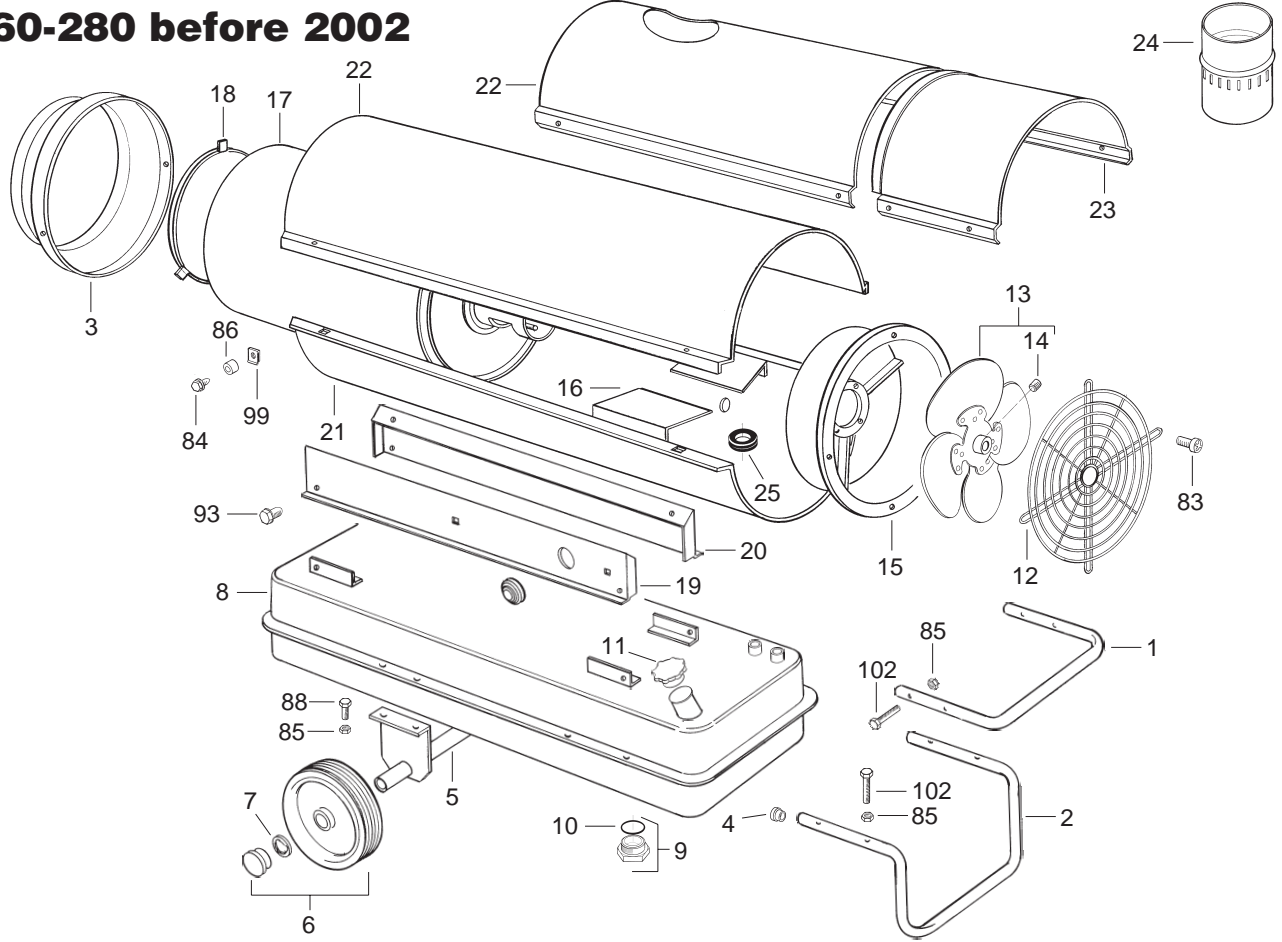

BV100-160-280 before 2002

Spareparts VENTED HEATERS

MODEL BV 100 E – 160 E – 280 E before 2002

PARTS LIST

Position	Code	Description	BV 100E	BV 160E	BV 280E
1	S/R	Frame	.	.	.
2	S/R	Frame	.	.	.
3	4031.278	Outlet cone	.	.	.
3	4031.023	Outlet cone	.	.	.
4	S/R	Plug	.	.	.
5	S/R	Axle	.	.	.
6	4031.133	Wheel	.	.	.
6	4031.134	Wheel	.	.	.
7	4031.175	Wheel holder 20 yellow	.	.	.
7	4031.177	Wheel holder 25 yellow	.	.	.
8	4031.004	Fuel tank	.	.	.
8	4031.006	Fuel tank	.	.	.
9	4031.013	Drain plug	.	.	.
10	S/R	Drain plug OR	.	.	.
11	4110.962	Tank plug	.	.	.
12	4162.063	Inlet grille	.	.	.
12	4031.137	Inlet grille	.	.	.
13	4031.270	Fan Ø 300 18°	.	.	.
13	4031.271	Fan Ø 300 27°	.	.	.
13	4031.272	Fan Ø 500 33°	.	.	.
14	S/R	Screw M8x8	.	.	.
15	S/R	Motor flange	.	.	.
16	S/R	Air flap	.	.	.
17	4031.273	Combustion chamber	.	.	.
17	4031.274	Combustion chamber	.	.	.
17	4031.276	Combustion chamber	.	.	.
18	S/R	Flange guard shield	.	.	.
19	4031.903	Base sx	.	.	.
20	4031.904	Base dx	.	.	.
21	S/R	Lower body	.	.	.
22	S/R	Upper body	.	.	.
23	S/R	Upper body (rear)	.	.	.
24	4031.152	Chimney	.	.	.
24	4031.277	Chimney	.	.	.
25	S/R	Protection cable Ø 35	.	.	.
26	4162.087	Control box support	.	.	.
27	4031.010	Control box base	.	.	.
28	4031.005	Control box Landis & Gyr LOA21	.	.	.
29	4031.035	Transformer H.T. 230V	.	.	.
30+61	4110.971	H.T. cable	.	.	.
31	4031.040	Relay Finder	.	.	.
32	4162.085	Terminal board	.	.	.
33	4031.024	Electr. componets drawer	.	.	.
34	4031.169	Pilot lamp	.	.	.
35+36	4160.637	Switch 0 - 1	.	.	.
37	4031.088	Thermostat plug	.	.	.
38	4031.089	Plate plug	.	.	.
39	4162.094	Cable fastener	.	.	.
40	4031.080	Fuse (6x30) 6 A	.	.	.
40	4111.040	Fuse (6x30) 10 A	.	.	.
41	4162.096	El. wire with plug	.	.	.
42	4031.755	El. wire with plug and cable fasten	.	.	.
43	4031.140	Rilsan pipe Ø 6	.	.	.
44	S/R	Protection cable Ø 18	.	.	.
45	4031.148	Pipe connection 1/4" Mx6	.	.	.
47	4031.160	Conn. straight 1/4" Mx6	.	.	.
48	S/R	Conn. straight 1/8" Mx6	.	.	.
49	4031.800	Nut 3/8"x5	.	.	.
50	4031.011	Filter support	.	.	.
51	4031.802	Double screw	.	.	.
52	4031.803	Connection 90° 3/8" Mx6	.	.	.
52	4031.804	Conn. straight 3/8" Mx6	.	.	.
53	4031.070	Filter with cartidge 3/8"	.	.	.