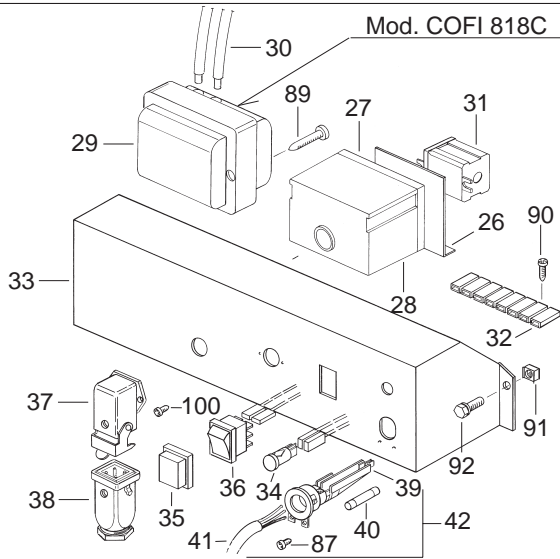

BV100-160-280 before 2002

Spareparts VENTED HEATERS

MODEL BV 100 E – 160 E – 280 E before 2002

PARTS LIST

Position	Code	Description	BV 100E	BV 160E	BV 280E
1	S/R	Frame	.	.	.
2	S/R	Frame	.	.	.
3	4031.278	Outlet cone	.	.	.
3	4031.023	Outlet cone	.	.	.
4	S/R	Plug	.	.	.
5	S/R	Axle	.	.	.
6	4031.133	Wheel	.	.	.
6	4031.134	Wheel	.	.	.
7	4031.175	Wheel holder 20 yellow	.	.	.
7	4031.177	Wheel holder 25 yellow	.	.	.
8	4031.004	Fuel tank	.	.	.
8	4031.006	Fuel tank	.	.	.
9	4031.013	Drain plug	.	.	.
10	S/R	Drain plug OR	.	.	.
11	4110.962	Tank plug	.	.	.
12	4162.063	Inlet grille	.	.	.
12	4031.137	Inlet grille	.	.	.
13	4031.270	Fan Ø 300 18°	.	.	.
13	4031.271	Fan Ø 300 27°	.	.	.
13	4031.272	Fan Ø 500 33°	.	.	.
14	S/R	Screw M8x8	.	.	.
15	S/R	Motor flange	.	.	.
16	S/R	Air flap	.	.	.
17	4031.273	Combustion chamber	.	.	.
17	4031.274	Combustion chamber	.	.	.
17	4031.276	Combustion chamber	.	.	.
18	S/R	Flange guard shield	.	.	.
19	4031.903	Base sx	.	.	.
20	4031.904	Base dx	.	.	.
21	S/R	Lower body	.	.	.
22	S/R	Upper body	.	.	.
23	S/R	Upper body (rear)	.	.	.
24	4031.152	Chimney	.	.	.
24	4031.277	Chimney	.	.	.
25	S/R	Protection cable Ø 35	.	.	.
26	4162.087	Control box support	.	.	.
27	4031.010	Control box base	.	.	.
28	4031.005	Control box Landis & Gyr LOA21	.	.	.
29	4031.035	Transformer H.T. 230V	.	.	.
30+61	4110.971	H.T. cable	.	.	.
31	4031.040	Relay Finder	.	.	.
32	4162.085	Terminal board	.	.	.
33	4031.024	Electr. componets drawer	.	.	.
34	4031.169	Pilot lamp	.	.	.
35+36	4160.637	Switch 0 - 1	.	.	.
37	4031.088	Thermostat plug	.	.	.
38	4031.089	Plate plug	.	.	.
39	4162.094	Cable fastener	.	.	.
40	4031.080	Fuse (6x30) 6 A	.	.	.
40	4111.040	Fuse (6x30) 10 A	.	.	.
41	4162.096	El. wire with plug	.	.	.
42	4031.755	El. wire with plug and cable fasten	.	.	.
43	4031.140	Rilsan pipe Ø 6	.	.	.
44	S/R	Protection cable Ø 18	.	.	.
45	4031.148	Pipe connection 1/4" Mx6	.	.	.
47	4031.160	Conn. straight 1/4" Mx6	.	.	.
48	S/R	Conn. straight 1/8" Mx6	.	.	.
49	4031.800	Nut 3/8"x5	.	.	.
50	4031.011	Filter support	.	.	.
51	4031.802	Double screw	.	.	.
52	4031.803	Connection 90° 3/8" Mx6	.	.	.
52	4031.804	Conn. straight 3/8" Mx6	.	.	.
53	4031.070	Filter with cartidge 3/8"	.	.	.