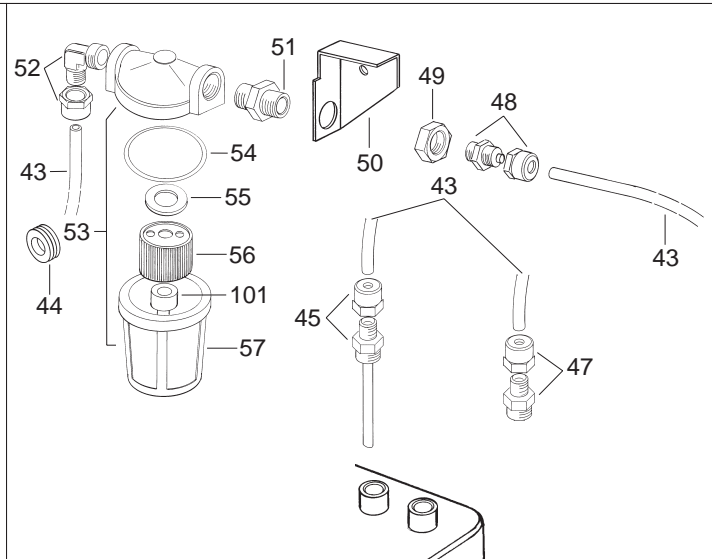

BV100-160-280 before 2002

Spareparts VENTED HEATERS

MODEL BV 100 E – 160 E – 280 E before 2002

PARTS LIST

Position	Code	Description	BV 100E	BV 160E	BV 280E
1	S/R	Frame	.	.	.
2	S/R	Frame	.	.	.
3	4031.278	Outlet cone	.	.	.
3	4031.023	Outlet cone	.	.	.
4	S/R	Plug	.	.	.
5	S/R	Axle	.	.	.
6	4031.133	Wheel	.	.	.
6	4031.134	Wheel	.	.	.
7	4031.175	Wheel holder 20 yellow	.	.	.
7	4031.177	Wheel holder 25 yellow	.	.	.
8	4031.004	Fuel tank	.	.	.
8	4031.006	Fuel tank	.	.	.
9	4031.013	Drain plug	.	.	.
10	S/R	Drain plug OR	.	.	.
11	4110.962	Tank plug	.	.	.
12	4162.063	Inlet grille	.	.	.
12	4031.137	Inlet grille	.	.	.
13	4031.270	Fan Ø 300 18°	.	.	.
13	4031.271	Fan Ø 300 27°	.	.	.
13	4031.272	Fan Ø 500 33°	.	.	.
14	S/R	Screw M8x8	.	.	.
15	S/R	Motor flange	.	.	.
16	S/R	Air flap	.	.	.
17	4031.273	Combustion chamber	.	.	.
17	4031.274	Combustion chamber	.	.	.
17	4031.276	Combustion chamber	.	.	.
18	S/R	Flange guard shield	.	.	.
19	4031.903	Base sx	.	.	.
20	4031.904	Base dx	.	.	.
21	S/R	Lower body	.	.	.
22	S/R	Upper body	.	.	.
23	S/R	Upper body (rear)	.	.	.
24	4031.152	Chimney	.	.	.
24	4031.277	Chimney	.	.	.
25	S/R	Protection cable Ø 35	.	.	.
26	4162.087	Control box support	.	.	.
27	4031.010	Control box base	.	.	.
28	4031.005	Control box Landis & Gyr LOA21	.	.	.
29	4031.035	Transformer H.T. 230V	.	.	.
30+61	4110.971	H.T. cable	.	.	.
31	4031.040	Relay Finder	.	.	.
32	4162.085	Terminal board	.	.	.
33	4031.024	Electr. componets drawer	.	.	.
34	4031.169	Pilot lamp	.	.	.
35+36	4160.637	Switch 0 - 1	.	.	.
37	4031.088	Thermostat plug	.	.	.
38	4031.089	Plate plug	.	.	.
39	4162.094	Cable fastener	.	.	.
40	4031.080	Fuse (6x30) 6 A	.	.	.
40	4111.040	Fuse (6x30) 10 A	.	.	.
41	4162.096	El. wire with plug	.	.	.
42	4031.755	El. wire with plug and cable fasten	.	.	.
43	4031.140	Rilsan pipe Ø 6	.	.	.
44	S/R	Protection cable Ø 18	.	.	.
45	4031.148	Pipe connection 1/4" Mx6	.	.	.
47	4031.160	Conn. straight 1/4" Mx6	.	.	.
48	S/R	Conn. straight 1/8" Mx6	.	.	.
49	4031.800	Nut 3/8"x5	.	.	.
50	4031.011	Filter support	.	.	.
51	4031.802	Double screw	.	.	.
52	4031.803	Connection 90° 3/8" Mx6	.	.	.
52	4031.804	Conn. straight 3/8" Mx6	.	.	.
53	4031.070	Filter with cartidge 3/8"	.	.	.