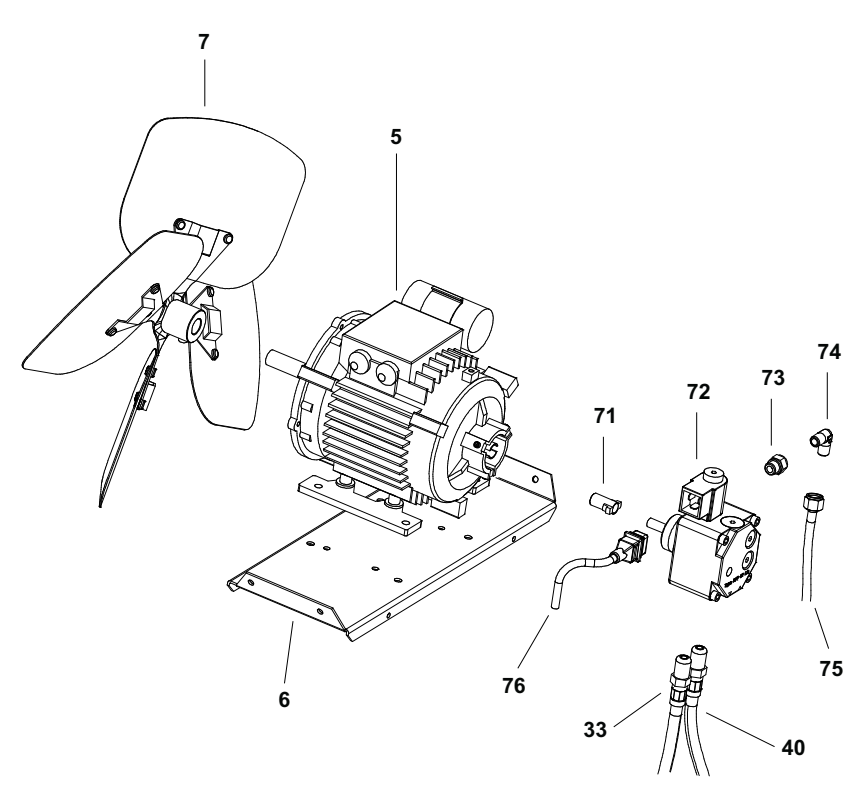

B 360 MODEL 2013

UNIT 1

ILLUSTRATED PARTS BREAKDOWN

From Serial Number: 09233000649

Edizione 2013
Rev. A

B 360 MODEL 2013

UNIT 2

ILLUSTRATED PARTS BREAKDOWN

A

Marchio blu
Marque bleu
Blau Zeichen
Blue mark

Pos.	Code NR	Description
1	4111.604	UPPER BODY
2	4033.263	UPPER BODY MOBILE
3	4111.241	ELASTIC PLATE Ø 4,2
4	4032.465	INLET GRILL
5	4032.431	MOTOR
6	4032.463	MOTOR FLANGE SUPPORT
7	4032.430	FAN
8	4111.056	PROTECTION CABLE
9	4032.518	CENTRAL AIR FLAP
10	4104.170	CLIP NUT
11	4033.223	OUTLET CONE
12	4033.197	COMBUSTION CHAMBER
13	4033.264	LOWER BODY
14	4111.610	AIR FLAP
15	4032.470	BASE
16	4032.466	ELECTR. COMPONENTS DRAWER PANEL
17	4032.468	SIDE PANEL
18	4032.536	POWER CORD HOOK
19	4160.646	PROTECTION CABLE
20	4260.100	TANK CAP
21	4290.083	TANK FILTER
22	4032.480	HANDLE FRAME
23	4032.476	FOOT FRAME
24	4100.632	DRAIG PLUG
25	4033.243	FUEL TANK
26	4111.480	WHEEL PLUG
27	4111.072	WHEEL PLUG Ø 20
28	4110.978	WHEEL
29	4032.478	AXLE
30	4101.151	PROTECTION CABLE
32	4031.068	CONN. STRAIGHT 1/4"
33	4031.062	FUEL PIPE PUMP-TANK
34	4031.067	PIPE CONNECTION 1/4"
35	4031.063	FUEL PIPE TANK-FILTER
36	4032.437	FILTER SUPPORT
37	4031.070	FILTER WITH CARTIDGE 3/8"
38	4031.015	FILTER CARTIDGE
39	4031.064	DOUBLE SCREW
40	4031.061	FUEL PIPE FILTER-PUMP