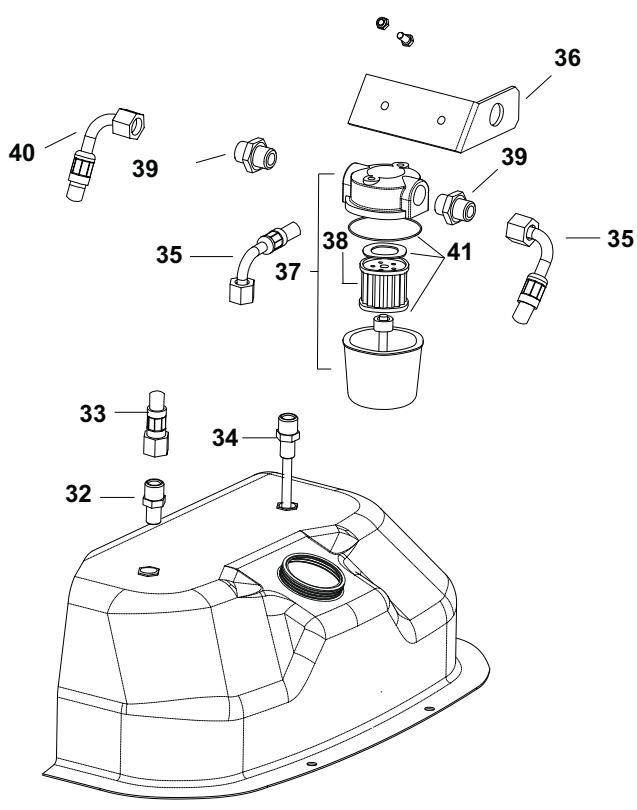

B 360 MODEL 2013

UNIT 1

ILLUSTRATED PARTS BREAKDOWN

From Serial Number: 09233000649

Edizione 2013
Rev. A

B 360 MODEL 2013

UNIT 2

ILLUSTRATED PARTS BREAKDOWN

A

Marchio blu
Marque bleu
Blau Zeichen
Blue mark

Pos.	Code NR	Description
1	4111.604	UPPER BODY
2	4033.263	UPPER BODY MOBILE
3	4111.241	ELASTIC PLATE Ø 4,2
4	4032.465	INLET GRILL
5	4032.431	MOTOR
6	4032.463	MOTOR FLANGE SUPPORT
7	4032.430	FAN
8	4111.056	PROTECTION CABLE
9	4032.518	CENTRAL AIR FLAP
10	4104.170	CLIP NUT
11	4033.223	OUTLET CONE
12	4033.197	COMBUSTION CHAMBER
13	4033.264	LOWER BODY
14	4111.610	AIR FLAP
15	4032.470	BASE
16	4032.466	ELECTR. COMPONENTS DRAWER PANEL
17	4032.468	SIDE PANEL
18	4032.536	POWER CORD HOOK
19	4160.646	PROTECTION CABLE
20	4260.100	TANK CAP
21	4290.083	TANK FILTER
22	4032.480	HANDLE FRAME
23	4032.476	FOOT FRAME
24	4100.632	DRAIG PLUG
25	4033.243	FUEL TANK
26	4111.480	WHEEL PLUG
27	4111.072	WHEEL PLUG Ø 20
28	4110.978	WHEEL
29	4032.478	AXLE
30	4101.151	PROTECTION CABLE
32	4031.068	CONN. STRAIGHT 1/4"
33	4031.062	FUEL PIPE PUMP-TANK
34	4031.067	PIPE CONNECTION 1/4"
35	4031.063	FUEL PIPE TANK-FILTER
36	4032.437	FILTER SUPPORT
37	4031.070	FILTER WITH CARTIDGE 3/8"
38	4031.015	FILTER CARTIDGE
39	4031.064	DOUBLE SCREW
40	4031.061	FUEL PIPE FILTER-PUMP