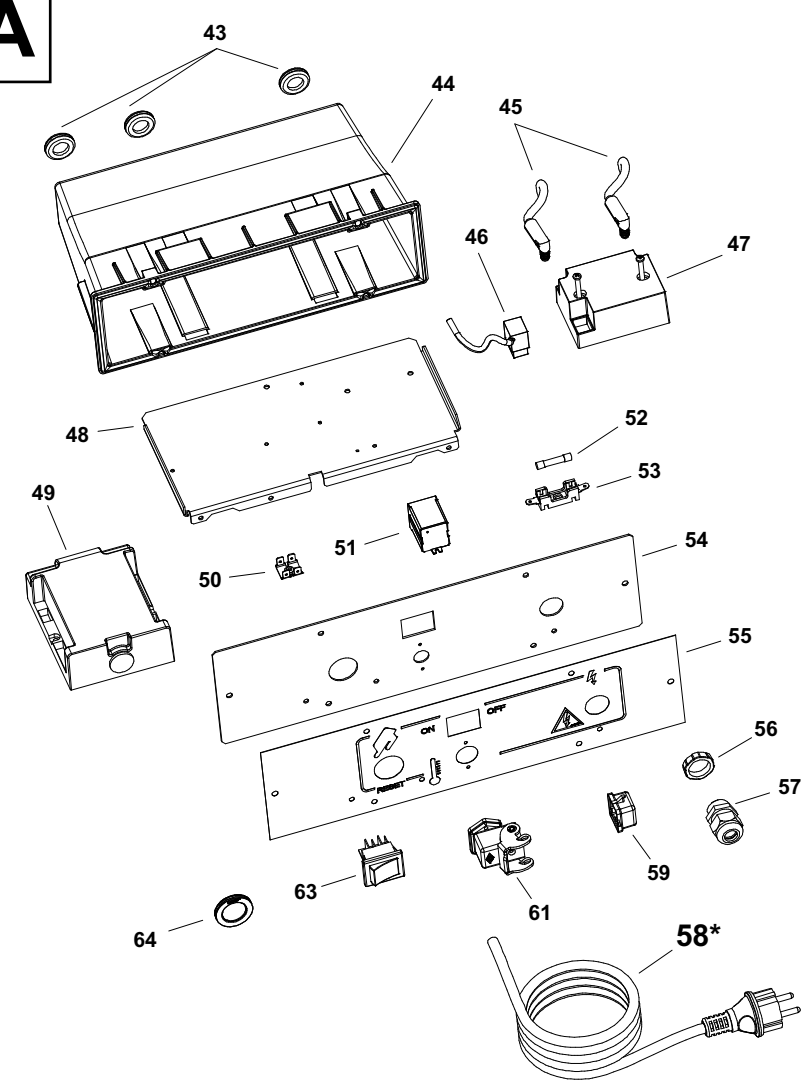

B 360 MODEL 2013

UNIT 1

ILLUSTRATED PARTS BREAKDOWN

From Serial Number: 09233000649

Edizione 2013
Rev. A

B 360 MODEL 2013

UNIT 2

ILLUSTRATED PARTS BREAKDOWN

A

Marchio blu
Marque bleu
Blau Zeichen
Blue mark

Pos.	Code NR	Description
1	4111.604	UPPER BODY
2	4033.263	UPPER BODY MOBILE
3	4111.241	ELASTIC PLATE Ø 4,2
4	4032.465	INLET GRILL
5	4032.431	MOTOR
6	4032.463	MOTOR FLANGE SUPPORT
7	4032.430	FAN
8	4111.056	PROTECTION CABLE
9	4032.518	CENTRAL AIR FLAP
10	4104.170	CLIP NUT
11	4033.223	OUTLET CONE
12	4033.197	COMBUSTION CHAMBER
13	4033.264	LOWER BODY
14	4111.610	AIR FLAP
15	4032.470	BASE
16	4032.466	ELECTR. COMPONENTS DRAWER PANEL
17	4032.468	SIDE PANEL
18	4032.536	POWER CORD HOOK
19	4160.646	PROTECTION CABLE
20	4260.100	TANK CAP
21	4290.083	TANK FILTER
22	4032.480	HANDLE FRAME
23	4032.476	FOOT FRAME
24	4100.632	DRAIG PLUG
25	4033.243	FUEL TANK
26	4111.480	WHEEL PLUG
27	4111.072	WHEEL PLUG Ø 20
28	4110.978	WHEEL
29	4032.478	AXLE
30	4101.151	PROTECTION CABLE
32	4031.068	CONN. STRAIGHT 1/4"
33	4031.062	FUEL PIPE PUMP-TANK
34	4031.067	PIPE CONNECTION 1/4"
35	4031.063	FUEL PIPE TANK-FILTER
36	4032.437	FILTER SUPPORT
37	4031.070	FILTER WITH CARTIDGE 3/8"
38	4031.015	FILTER CARTIDGE
39	4031.064	DOUBLE SCREW
40	4031.061	FUEL PIPE FILTER-PUMP