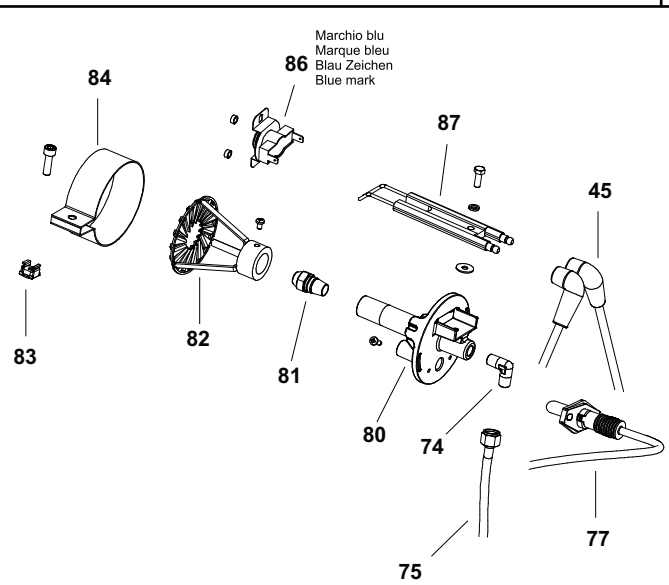

B 360 MODEL 2013

UNIT 1

ILLUSTRATED PARTS BREAKDOWN

From Serial Number: 09233000649

Edizione 2013
Rev. A

B 360 MODEL 2013

UNIT 2

ILLUSTRATED PARTS BREAKDOWN

A

Marchio blu
Marque bleu
Blau Zeichen
Blue mark

Pos.	Code NR	Description
1	4111.604	UPPER BODY
2	4033.263	UPPER BODY MOBILE
3	4111.241	ELASTIC PLATE Ø 4,2
4	4032.465	INLET GRILL
5	4032.431	MOTOR
6	4032.463	MOTOR FLANGE SUPPORT
7	4032.430	FAN
8	4111.056	PROTECTION CABLE
9	4032.518	CENTRAL AIR FLAP
10	4104.170	CLIP NUT
11	4033.223	OUTLET CONE
12	4033.197	COMBUSTION CHAMBER
13	4033.264	LOWER BODY
14	4111.610	AIR FLAP
15	4032.470	BASE
16	4032.466	ELECTR. COMPONENTS DRAWER PANEL
17	4032.468	SIDE PANEL
18	4032.536	POWER CORD HOOK
19	4160.646	PROTECTION CABLE
20	4260.100	TANK CAP
21	4290.083	TANK FILTER
22	4032.480	HANDLE FRAME
23	4032.476	FOOT FRAME
24	4100.632	DRAIG PLUG
25	4033.243	FUEL TANK
26	4111.480	WHEEL PLUG
27	4111.072	WHEEL PLUG Ø 20
28	4110.978	WHEEL
29	4032.478	AXLE
30	4101.151	PROTECTION CABLE
32	4031.068	CONN. STRAIGHT 1/4"
33	4031.062	FUEL PIPE PUMP-TANK
34	4031.067	PIPE CONNECTION 1/4"
35	4031.063	FUEL PIPE TANK-FILTER
36	4032.437	FILTER SUPPORT
37	4031.070	FILTER WITH CARTIDGE 3/8"
38	4031.015	FILTER CARTIDGE
39	4031.064	DOUBLE SCREW
40	4031.061	FUEL PIPE FILTER-PUMP