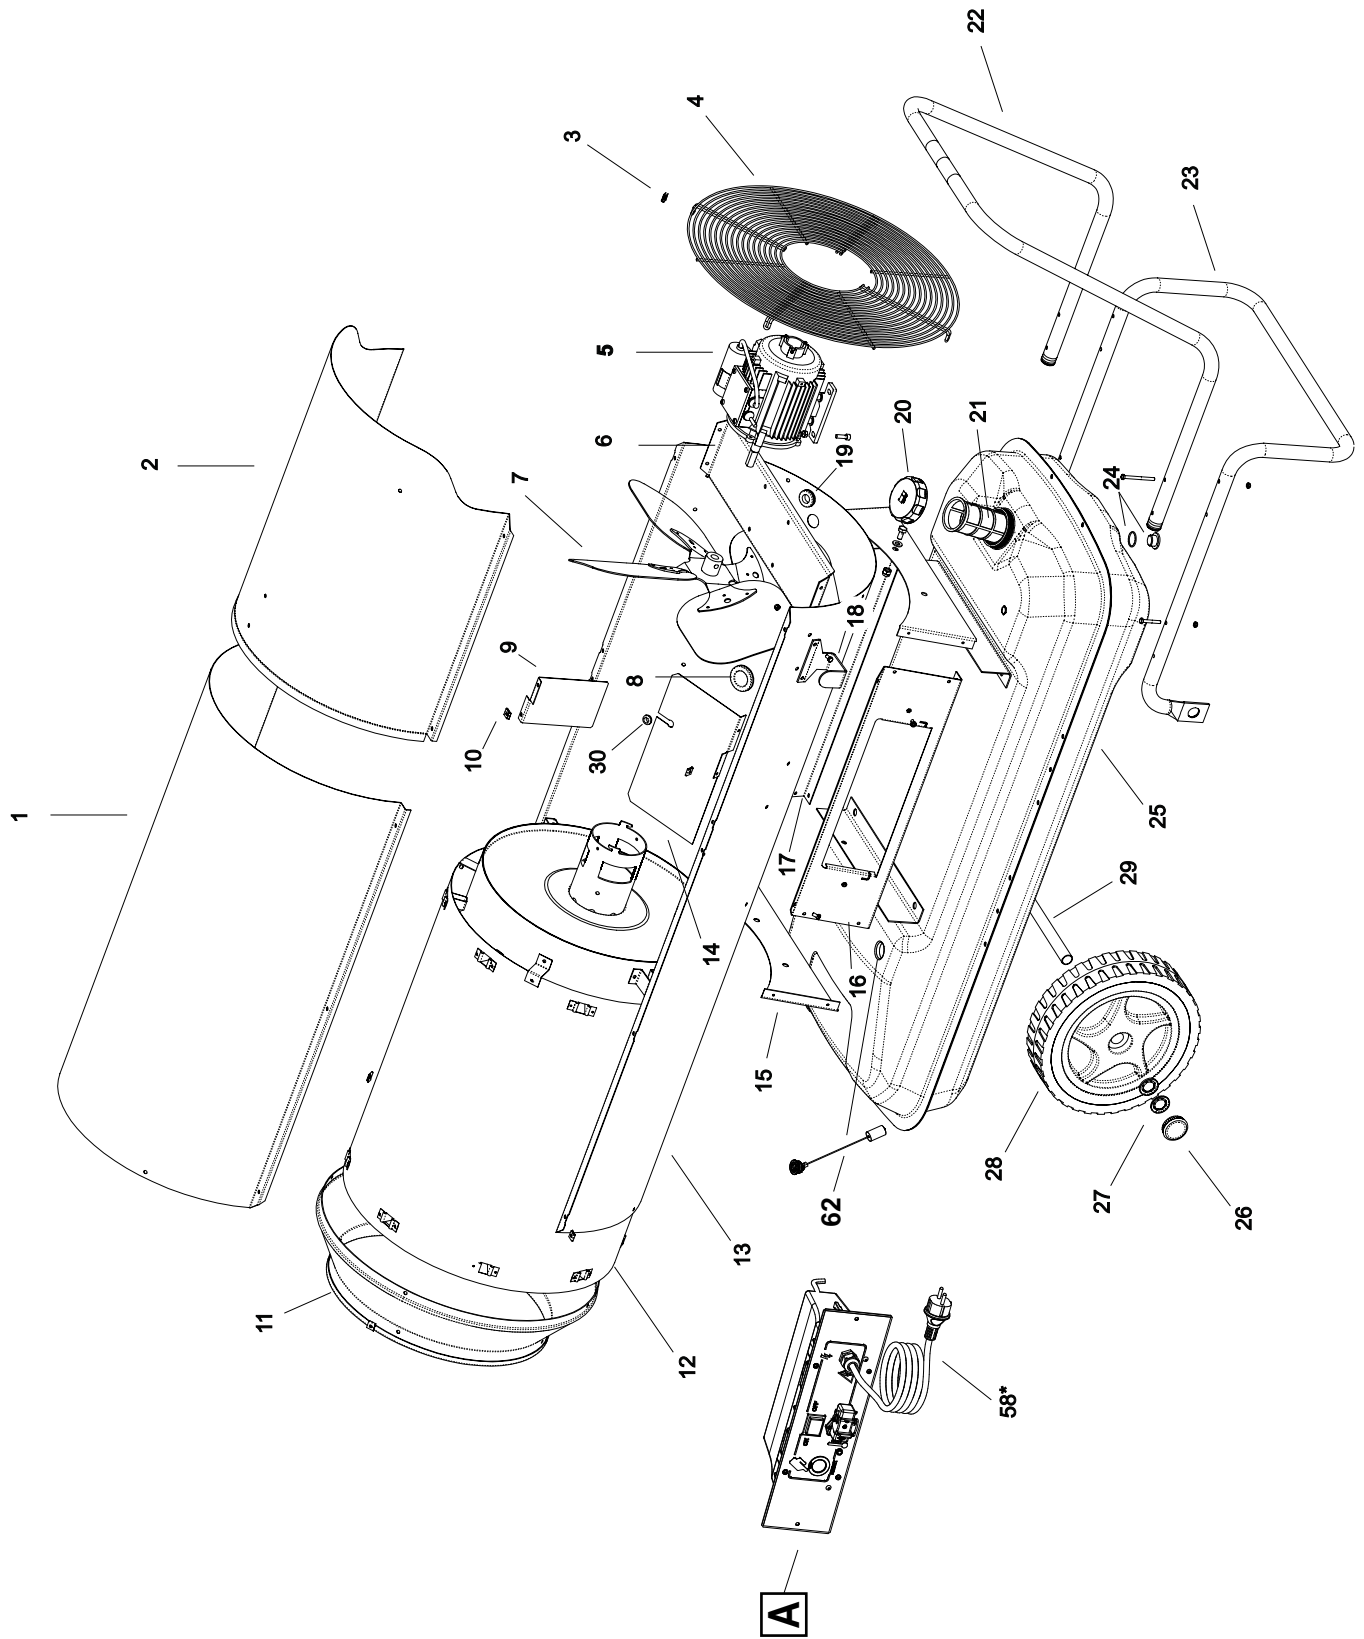

B 360 MODEL 2013

UNIT 1

ILLUSTRATED PARTS BREAKDOWN

From Serial Number: 09233000649

Edizione 2013
Rev. A

B 360 MODEL 2013

UNIT 2

ILLUSTRATED PARTS BREAKDOWN

A

Marchio blu
Marque bleu
Blau Zeichen
Blue mark

Pos.	Code NR	Description
1	4111.604	UPPER BODY
2	4033.263	UPPER BODY MOBILE
3	4111.241	ELASTIC PLATE Ø 4,2
4	4032.465	INLET GRILL
5	4032.431	MOTOR
6	4032.463	MOTOR FLANGE SUPPORT
7	4032.430	FAN
8	4111.056	PROTECTION CABLE
9	4032.518	CENTRAL AIR FLAP
10	4104.170	CLIP NUT
11	4033.223	OUTLET CONE
12	4033.197	COMBUSTION CHAMBER
13	4033.264	LOWER BODY
14	4111.610	AIR FLAP
15	4032.470	BASE
16	4032.466	ELECTR. COMPONENTS DRAWER PANEL
17	4032.468	SIDE PANEL
18	4032.536	POWER CORD HOOK
19	4160.646	PROTECTION CABLE
20	4260.100	TANK CAP
21	4290.083	TANK FILTER
22	4032.480	HANDLE FRAME
23	4032.476	FOOT FRAME
24	4100.632	DRAIG PLUG
25	4033.243	FUEL TANK
26	4111.480	WHEEL PLUG
27	4111.072	WHEEL PLUG Ø 20
28	4110.978	WHEEL
29	4032.478	AXLE
30	4101.151	PROTECTION CABLE
32	4031.068	CONN. STRAIGHT 1/4"
33	4031.062	FUEL PIPE PUMP-TANK
34	4031.067	PIPE CONNECTION 1/4"
35	4031.063	FUEL PIPE TANK-FILTER
36	4032.437	FILTER SUPPORT
37	4031.070	FILTER WITH CARTIDGE 3/8"
38	4031.015	FILTER CARTIDGE
39	4031.064	DOUBLE SCREW
40	4031.061	FUEL PIPE FILTER-PUMP