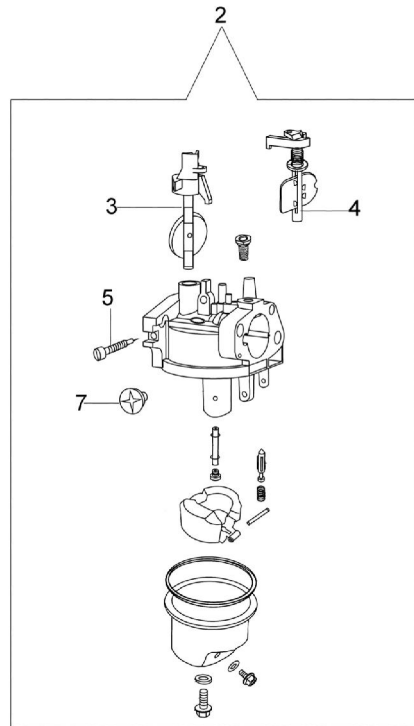

LR 44 TK (K500) - Carbuirettor

LR 44 TK (K500) - Carburettor

Ref.Nu	Qty	Part number	Description	Validity from	Validity till	Notes	Bulletin
1	1	L66150116	Insulator				
2	1	L66150142	Carburetor				
3	1	L66150131	Throttle valve assy.				
4	1	L66150135	Air lever				
5		-	Not available for this product				
6	1	L66150227	Gasket set				
7	1	L66150122	Screw				
8	1	L66150211	Repair kit