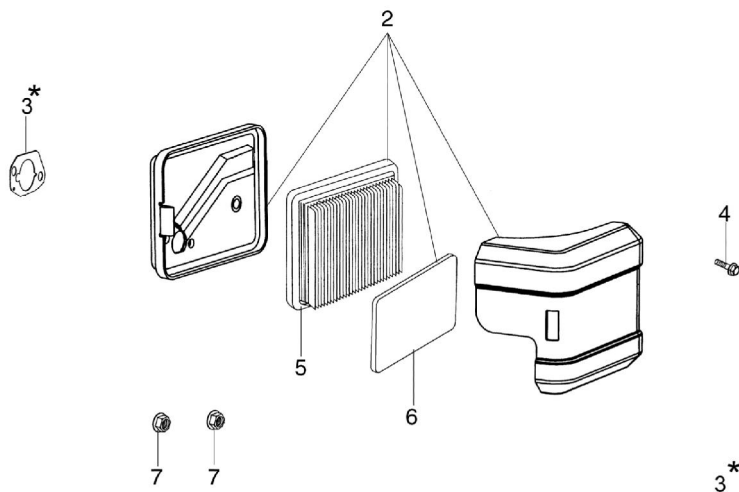

LR 44 TK (K500) - Air filter and muffler

LR 44 TK (K500) - Air filter and muffler

Ref.Nu	Qty	Part number	Description	Validity from	Validity till	Notes	Bulletin
1	1	L66150219	Muffler assy.				
2	1	L66150159	Air filter kit				
3	1	L66150227	Gasket set				
4	2	L66150165	Screw				
5	1	L66150155	Air filter				
6	1	L66150157	Filter,outer				
7	1	L66150164	Nut