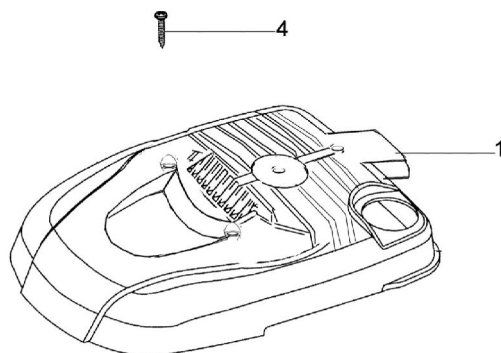

LR 44 TK (K500) - Fuel tank and cover

LR 44 TK (K500) - Fuel tank and cover

Ref.Nu	Qty	Part number	Description	Validity from	Validity till	Notes	Bulletin
1	1	L66150234	Cover				
2	1	L66150207	Clip				
3	1	L66150239	Holder, fuel tank				
4	1	L66150240	Screw				
5	1	L66150193	Cap				
6	1	L66150238	Tank				
7	1	L66150204	Filter				
8	1	L66150197	Screw				
9	2	L66150198	Clip				
10	1	L66150199	Hose				
11	1	L66150203	Screw