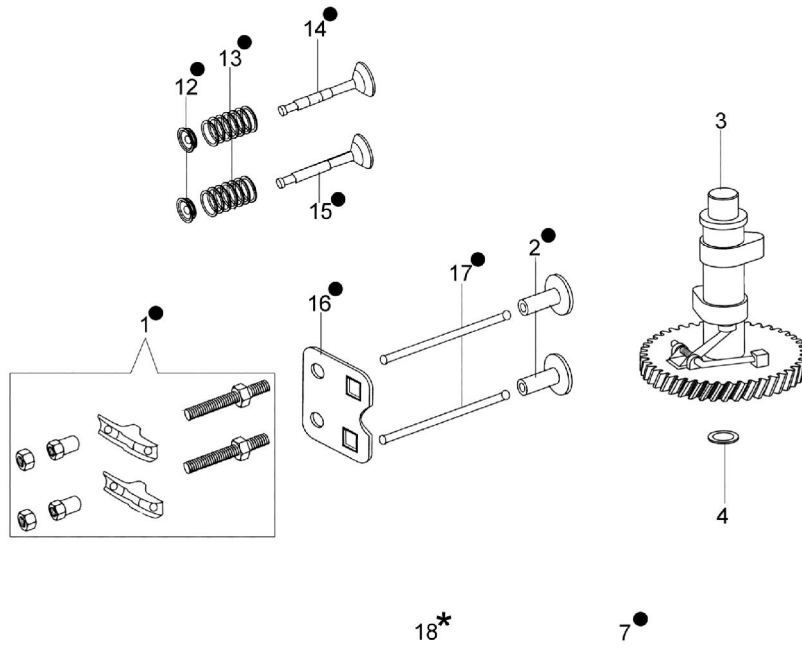

LR 44 TK (K500) - Cylinder head and valve

LR 44 TK (K500) - Cylinder head and valve

Ref.Nu	Qty	Part number	Description	Validity from	Validity till	Notes	Bulletin
1	2	L66150086	Arm assy.				
2	2	L66150099	Slide				
3	1	L66150101	Camshaft assy.				
4	1	L66150100	Washer				
5	1	3055123	Spark plug				
6	4	L66150008	Stud				
7	1	L66150215	Head comp.cylinder				
8	4	L66150005	Screw				
9	4	L66150001	Screw				
10	2	L66150012	Bushing				
11	1	L66150002	Cover				
12	2	L66150088	Guide spring				
13	2	L66150090	Spring				
14	1	L66150091	Intake valve				
15	1	L66150093	Exhaust valve				
16	1	L66150095	Plate				
17	2	L66150097	Rod				
18	1	L66150227	Gasket set				
19	1	66060414	19 x 21 mm wrench				
20	1	L66150471	Gasket