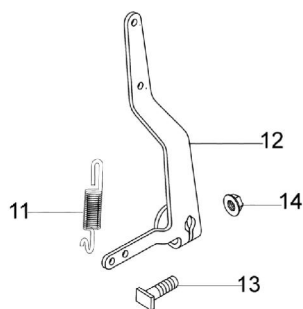

Ref.Nu	Qty	Part number	Description	Validity from	Validity till	Notes	Bulletin
42	1	66070060	Wheel cover				
43	1	66030044	Whaser				
44	1	66070036R	Spring				
45	2	66062097	Wheel kit				
46	2	8202311	Ring				
47	2	66030145R	Wheel cover				
48	1	66060010R	Pin				
49	1	66060106	Brake lever				
50	1	3906150R	Screw				
51	2	66060030R	Bushing				
52	1	66060108R	Engine break cable				
53	1	66060384R	Washer				
54	1	66030256R	Hub Ø22,2mm				
55	1	66100044R	Blade				
56	4	66030081R	Bearing				
57	2	66030039	Plate				
58	4	3960031R	Screw				
59	6	3801022	Screw				
60	2	66030049	Support				
61	2	3045035R	Retainer washer				
62	2	3045034R	Retainer washer				
63	1	66060164BR	Compl. throttle				
64	1	3910020R	Screw				
65	3	66070228	Support				
66	1	66070233	Compl. guard				
67	1	66070381	Labels set				
68	1	66060425R	Handle kit				
69	2	66060381AR	Pin				
70	2	3064037	Washer				
71	2	3024006	Snap ring				

LR 44 TK (K500) - Crankshaft and piston

LR 44 TK (K500) - Crankshaft and piston

Ref.Nu	Qty	Part number	Description	Validity from	Validity till	Notes	Bulletin
1	1	L66150070	Piston ring set				
2	2	L66150074	Snap ring				
3	1	L66150076	Piston pin				
4	1	L66150217	Piston assy				
5	2	L66150078	Bolt,connecting rod				
6	1	L66150079	Connecting rod set				
7	1	L66150085	Bearing				
8	1	L66150082	Crankshaft comp				
9	1	L66150081	Key				
10	1	L66150084	Washer				

LR 44 TK (K500) - Control lever

LR 44 TK (K500) - Control lever

Ref.Nu	Qty	Part number	Description	Validity from	Validity till	Notes	Bulletin
1	1	L66150168	Screw,control adjusting				
2	1	L66150169	Spring				
3	1	L66150170	Spring				
4	1	L66150171	Plate				
5	1	L66150172	Bolt m5x16				
6	1	L66150173	Complete lever				
7	2	L66150174	Screw				
8	1	L66150236	Rod				
9	1	L66150237	Spring				
10	1	L66150177	Throttle rod				
11	1	L66150179	Spring				
12	1	L66150181	Arm,governor				
13	1	L66150183	Screw				
14	1	L66150164	Nut				