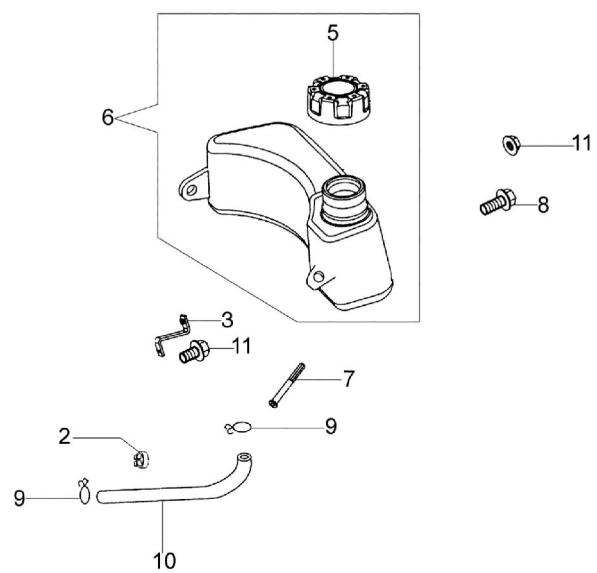

LR 44 TK (K500) - Fuel tank and cover

LR 44 TK (K500) - Fuel tank and cover

Ref.Nu	Qty	Part number	Description	Validity from	Validity till	Notes	Bulletin
1	1	L66150234	Cover				
2	1	L66150207	Clip				
3	1	L66150239	Holder, fuel tank				
4	1	L66150240	Screw				
5	1	L66150193	Cap				
6	1	L66150238	Tank				
7	1	L66150204	Filter				
8	1	L66150197	Screw				
9	2	L66150198	Clip				
10	1	L66150199	Hose				
11	1	L66150203	Screw