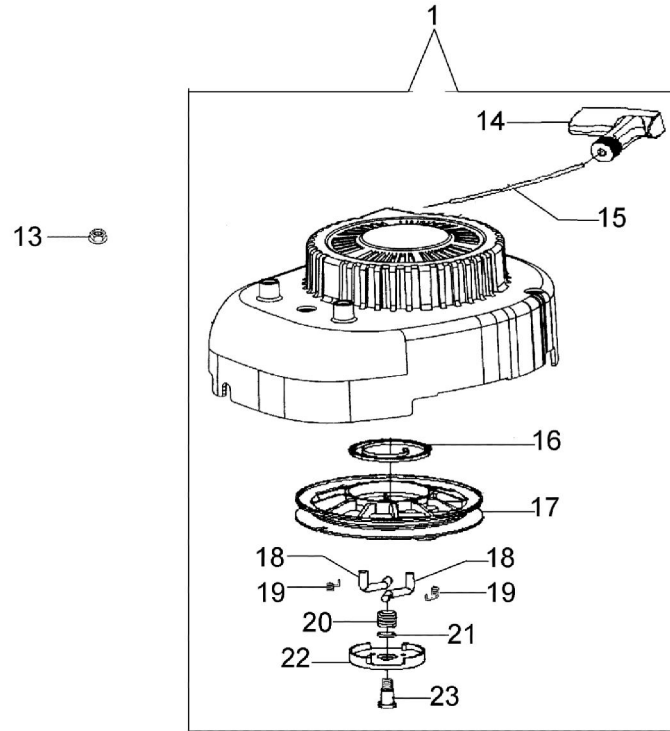

LR 44 TK (K500) - Starter assy and flywheel

LR 44 TK (K500) - Starter assy and flywheel

Ref.Nu	Qty	Part number	Description	Validity from	Validity till	Notes	Bulletin
1	1	L66150233	Starter assy				
2	1	L66150144	Flywheel				
3	1	L66150146	Fan				
4	1	L66150147	Pulley				
5	1	L66150148	Nut				
6	1	L66150149	Spark plug cap				
7	1	L66150150	Wire, stopping engine				
8	1	L66150151	Ignition coil				
9	1	L66150152	Screw				
10	1	L66150153	Spring				
11	2	L66150152	Screw				
12	1	L66150228	Flyweheel brake				
13	1	L66150235	Nut				
14	1	L66150270	Handle				
15	1	L66150269	Starter rope				
16	1	L66150266	Spring, recoil starter				
17	1	L66150265	Pulley				
18	2	L66150263	Pawl				
19	2	L66150264	Spring				
20	1	L66150262	Spring				
21	1	L66150261	Washer				
22	1	L66150260	Slide				
23	1	L66150259	Screw