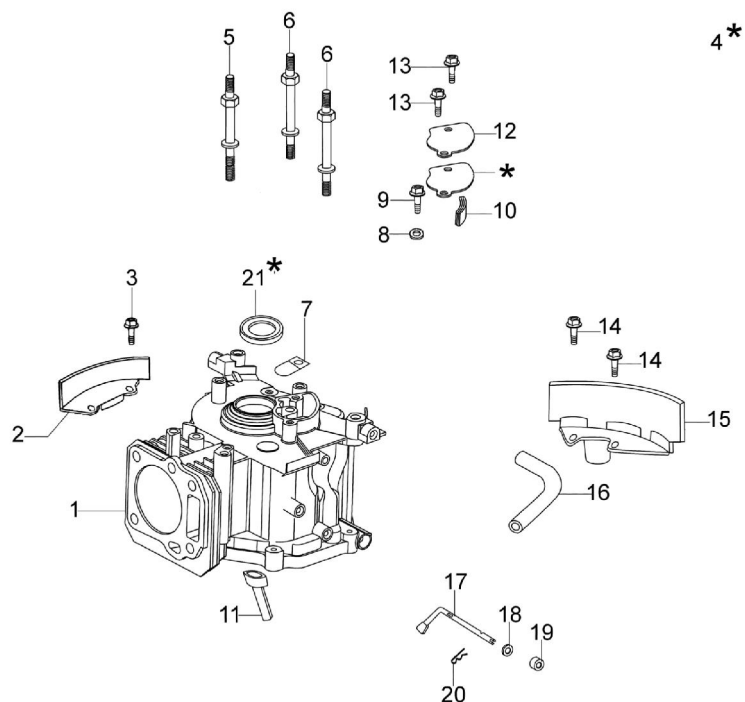

LR 44 TK (K500) - Cylinder and crankcase

LR 44 TK (K500) - Cylinder and crankcase

Ref.Nu	Qty	Part number	Description	Validity from	Validity till	Notes	Bulletin
1	1	L66150224	Crankcase assy				
2	1	L66150225	Shield,tank side				
3	2	L66150016	Screw				
4	1	L66150227	Gasket set				
5	1	L66150018	Stud				
6	2	L66150019	Stud				
7	1	L66150020	Reed valve				
8	1	L66150021	Washer				
9	1	L66150022	Screw				
10	1	L66150023	Filter,breather				
11	1	L66150232	Packing, breather chamber				
12	1	L66150226	Cap,breather chamber				
13	2	L66150029	Screw				
14	2	L66150030	Screw				
15	1	L66150031	Guard				
16	1	L66150229	Hose				
17	1	L66150034	Shaft,governor arm				
18	1	L66150035	Washer				
19	1	L66150036	Gasket				
20	1	L66150037	Spring lock				
21	1	L66150017	Seal ring