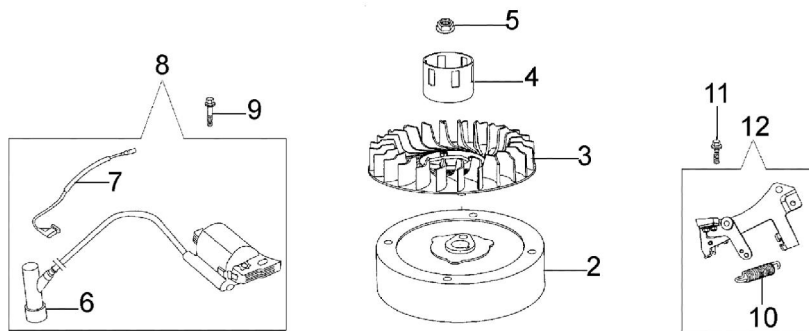

LR 44 TK (K500) - Starter assy and flywheel

LR 44 TK (K500) - Starter assy and flywheel

Ref.Nu	Qty	Part number	Description	Validity from	Validity till	Notes	Bulletin
1	1	L66150233	Starter assy				
2	1	L66150144	Flywheel				
3	1	L66150146	Fan				
4	1	L66150147	Pulley				
5	1	L66150148	Nut				
6	1	L66150149	Spark plug cap				
7	1	L66150150	Wire, stopping engine				
8	1	L66150151	Ignition coil				
9	1	L66150152	Screw				
10	1	L66150153	Spring				
11	2	L66150152	Screw				
12	1	L66150228	Flyweheel brake				
13	1	L66150235	Nut				
14	1	L66150270	Handle				
15	1	L66150269	Starter rope				
16	1	L66150266	Spring, recoil starter				
17	1	L66150265	Pulley				
18	2	L66150263	Pawl				
19	2	L66150264	Spring				
20	1	L66150262	Spring				
21	1	L66150261	Washer				
22	1	L66150260	Slide				
23	1	L66150259	Screw