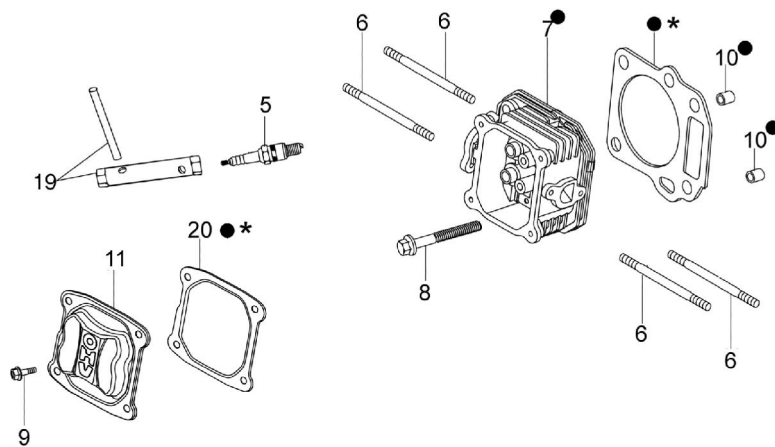

LR 44 TK (K500) - Cylinder head and valve

LR 44 TK (K500) - Cylinder head and valve

Ref.Nu	Qty	Part number	Description	Validity from	Validity till	Notes	Bulletin
1	2	L66150086	Arm assy.				
2	2	L66150099	Slide				
3	1	L66150101	Camshaft assy.				
4	1	L66150100	Washer				
5	1	3055123	Spark plug				
6	4	L66150008	Stud				
7	1	L66150215	Head comp.cylinder				
8	4	L66150005	Screw				
9	4	L66150001	Screw				
10	2	L66150012	Bushing				
11	1	L66150002	Cover				
12	2	L66150088	Guide spring				
13	2	L66150090	Spring				
14	1	L66150091	Intake valve				
15	1	L66150093	Exhaust valve				
16	1	L66150095	Plate				
17	2	L66150097	Rod				
18	1	L66150227	Gasket set				
19	1	66060414	19 x 21 mm wrench				
20	1	L66150471	Gasket