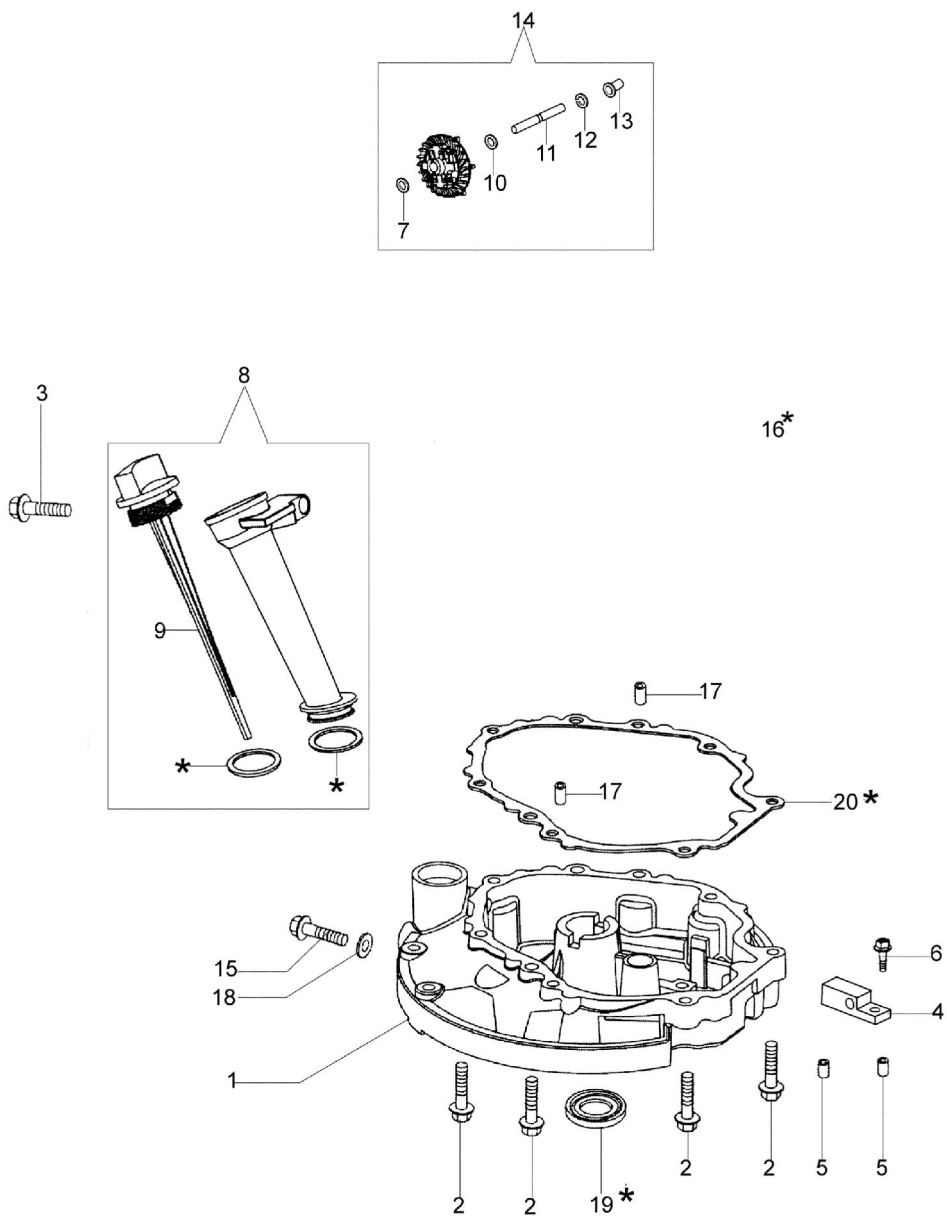

LR 44 TK (K500) - Crankcase cover

LR 44 TK (K500) - Crankcase cover

Ref.Nu	Qty	Part number	Description	Validity from	Validity till	Notes	Bulletin
1	1	L66150230	Cover				
2	7	L66150046	Screw				
3	3	L66150069	Screw				
4	1	L66150049	Plate,governor holder				
5	2	L66150050	Bushing				
6	1	L66150051	Screw				
7	1	L66150052	Washer				
8	1	L66150068	Cap assy				
9	1	L66150067	Oil cap				
10	1	L66150053	Washer				
11	1	L66150054	Shaft,governor				
12	1	L66150055	Seeger				
13	1	L66150056	Slide control				
14	1	L66150057	Governor assy				
15	1	L66150064	Screw				
16	1	L66150227	Gasket set				
17	2	L66150061	Bushing				
18	1	L66150063	Washer				
19	1	L66150048	Seal ring				
20	1	L66150463	Oil seal