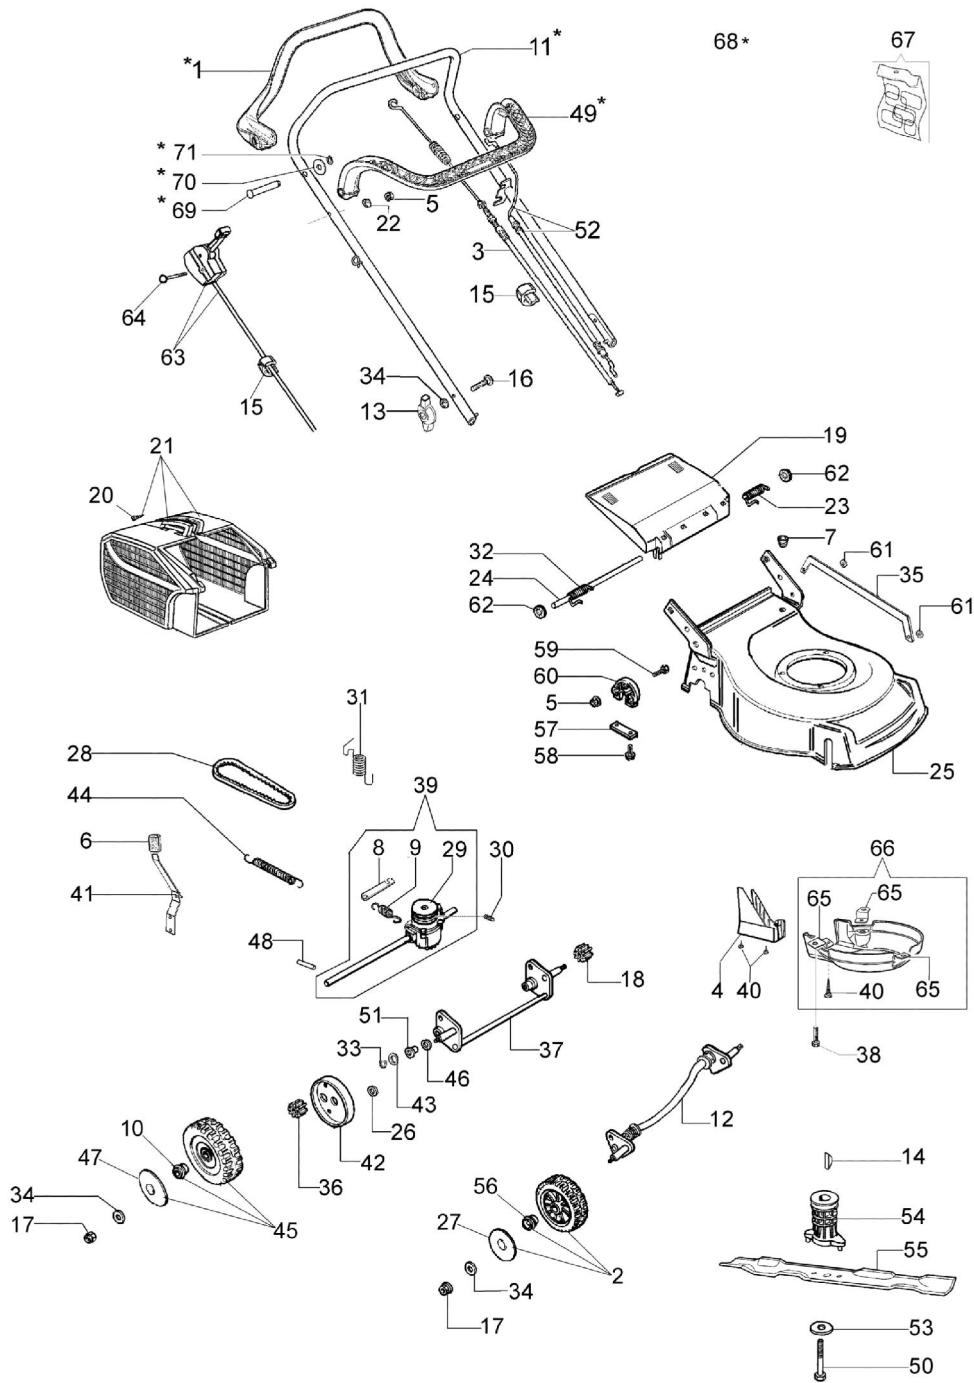

LR 44 TK (K500) - Illustrated parts list

LR 44 TK (K500) - Illustrated parts list

Ref.Nu	Qty	Part number	Description	Validity from	Validity till	Notes	Bulletin
1	1	66060356AR	Traction lever				
2	2	66110281	Wheel kit				
3	1	66060058CR	Tract.wire				
4	1	66100013	Guard				
5	1	3914006R	Nut				
6	1	66070021	Handle				
7	1	66030038	Grommet				
8	1	66070100	Traction lever				
9	1	66070099R	Spring				
10	4	66030057	Bearing				
11	1	66060397AR	Handle				
12	1	66070024B	Front axle				
13	2	4119013AR	Knob				
14	1	8202126R	Key				
15	2	66060231	Band				
16	2	3910015R	Screw				
17	4	3933032R	Nut				
18	1	66030228	Left sprocket				
19	1	66110014R	Shutter				
20	4	3960013R	Screw				
21	1	66112001R	Complete grassbag				
22	2	3918009R	Washer				
23	1	66110017R	Spring				
24	1	66110026	Deflector axle				
25	1	66100006R	Deck				
26	2	3916012	Washer				
27	2	66110278R	Wheel cover				
28	1	3047026R	Belt				
29	1	66070450R	Pulley	matr. 6301118618			BT5-069-06/11
30	1	3801010R	Screw				
31	1	66070035AR	Spring				
32	1	66110018R	Spring				
33	1	3024012	Ring				
34	7	3916008R	Washer				
35	1	66100012	Rod				
36	1	66030227	Right sprocket				
37	1	66070013B	Rear axle				
38	3	3806076	Screw				
39	1	66070017DR	Transmission	matr. 6301118618			BT5-069-06/11
40	2	011200035R	Screw				
41	1	66070018	Lever