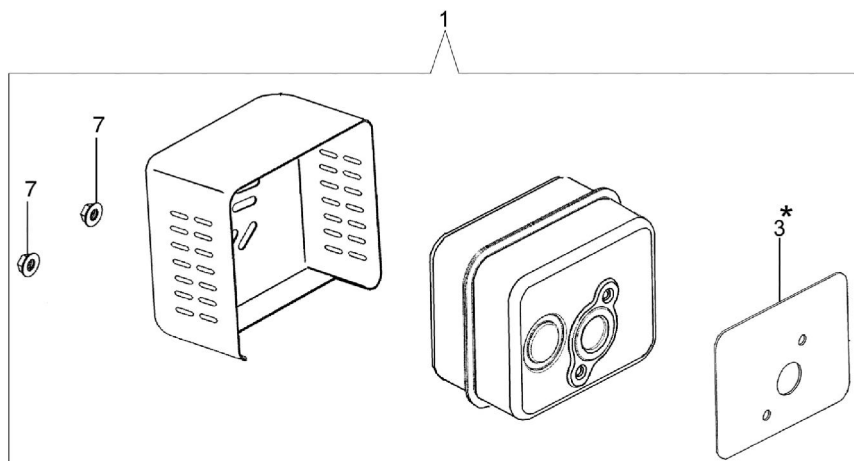

LR 44 TK (K500) - Air filter and muffler

LR 44 TK (K500) - Air filter and muffler

Ref.Nu	Qty	Part number	Description	Validity from	Validity till	Notes	Bulletin
1	1	L66150219	Muffler assy.				
2	1	L66150159	Air filter kit				
3	1	L66150227	Gasket set				
4	2	L66150165	Screw				
5	1	L66150155	Air filter				
6	1	L66150157	Filter,outer				
7	1	L66150164	Nut