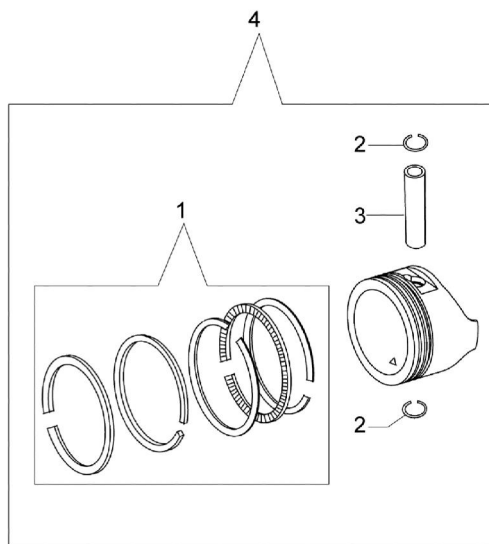

Ref.Nu	Qty	Part number	Description	Validity from	Validity till	Notes	Bulletin
42	1	66070060	Wheel cover				
43	1	66030044	Whaser				
44	1	66070036R	Spring				
45	2	66062097	Wheel kit				
46	2	8202311	Ring				
47	2	66030145R	Wheel cover				
48	1	66060010R	Pin				
49	1	66060106	Brake lever				
50	1	3906150R	Screw				
51	2	66060030R	Bushing				
52	1	66060108R	Engine break cable				
53	1	66060384R	Washer				
54	1	66030256R	Hub Ø22,2mm				
55	1	66100044R	Blade				
56	4	66030081R	Bearing				
57	2	66030039	Plate				
58	4	3960031R	Screw				
59	6	3801022	Screw				
60	2	66030049	Support				
61	2	3045035R	Retainer washer				
62	2	3045034R	Retainer washer				
63	1	66060164BR	Compl. throttle				
64	1	3910020R	Screw				
65	3	66070228	Support				
66	1	66070233	Compl. guard				
67	1	66070381	Labels set				
68	1	66060425R	Handle kit				
69	2	66060381AR	Pin				
70	2	3064037	Washer				
71	2	3024006	Snap ring				

LR 44 TK (K500) - Crankshaft and piston

LR 44 TK (K500) - Crankshaft and piston

Ref.Nu	Qty	Part number	Description	Validity from	Validity till	Notes	Bulletin
1	1	L66150070	Piston ring set				
2	2	L66150074	Snap ring				
3	1	L66150076	Piston pin				
4	1	L66150217	Piston assy				
5	2	L66150078	Bolt,connecting rod				
6	1	L66150079	Connecting rod set				
7	1	L66150085	Bearing				
8	1	L66150082	Crankshaft comp				
9	1	L66150081	Key				
10	1	L66150084	Washer				