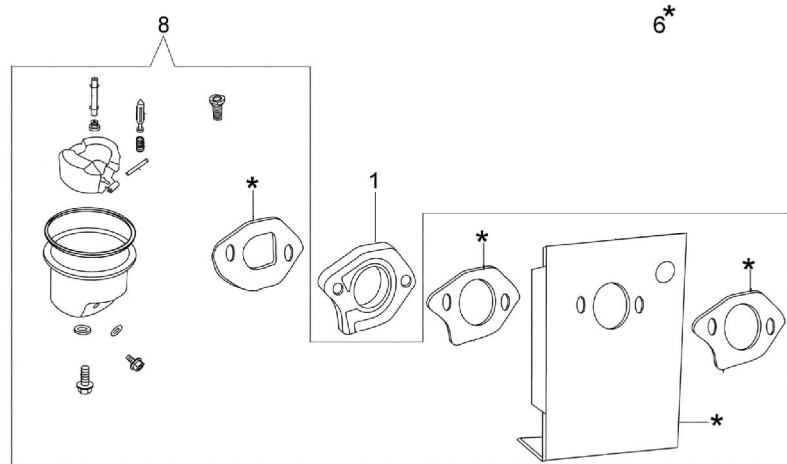

LR 44 TK (K500) - Carbuirettor

LR 44 TK (K500) - Carburettor

Ref.Nu	Qty	Part number	Description	Validity from	Validity till	Notes	Bulletin
1	1	L66150116	Insulator				
2	1	L66150142	Carburetor				
3	1	L66150131	Throttle valve assy.				
4	1	L66150135	Air lever				
5		-	Not available for this product				
6	1	L66150227	Gasket set				
7	1	L66150122	Screw				
8	1	L66150211	Repair kit