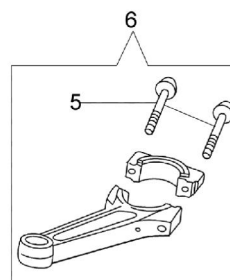

LR 44 TK (K500) - Crankshaft and piston

LR 44 TK (K500) - Crankshaft and piston

Ref.Nu	Qty	Part number	Description	Validity from	Validity till	Notes	Bulletin
1	1	L66150070	Piston ring set				
2	2	L66150074	Snap ring				
3	1	L66150076	Piston pin				
4	1	L66150217	Piston assy				
5	2	L66150078	Bolt,connecting rod				
6	1	L66150079	Connecting rod set				
7	1	L66150085	Bearing				
8	1	L66150082	Crankshaft comp				
9	1	L66150081	Key				
10	1	L66150084	Washer