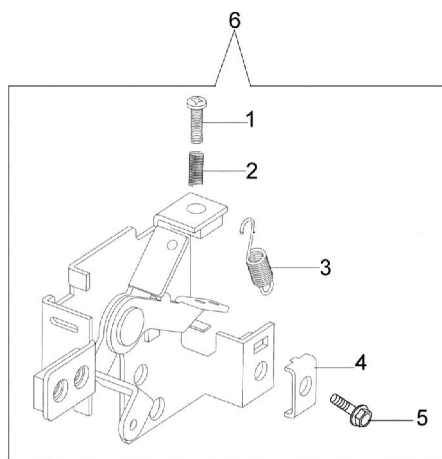

Ref.Nu	Qty	Part number	Description	Validity from	Validity till	Notes	Bulletin
42	1	66070060	Wheel cover				
43	1	66030044	Whaser				
44	1	66070036R	Spring				
45	2	66062097	Wheel kit				
46	2	8202311	Ring				
47	2	66030145R	Wheel cover				
48	1	66060010R	Pin				
49	1	66060106	Brake lever				
50	1	3906150R	Screw				
51	2	66060030R	Bushing				
52	1	66060108R	Engine break cable				
53	1	66060384R	Washer				
54	1	66030256R	Hub Ø22,2mm				
55	1	66100044R	Blade				
56	4	66030081R	Bearing				
57	2	66030039	Plate				
58	4	3960031R	Screw				
59	6	3801022	Screw				
60	2	66030049	Support				
61	2	3045035R	Retainer washer				
62	2	3045034R	Retainer washer				
63	1	66060164BR	Compl. throttle				
64	1	3910020R	Screw				
65	3	66070228	Support				
66	1	66070233	Compl. guard				
67	1	66070381	Labels set				
68	1	66060425R	Handle kit				
69	2	66060381AR	Pin				
70	2	3064037	Washer				
71	2	3024006	Snap ring				

LR 44 TK (K500) - Air filter and muffler

LR 44 TK (K500) - Air filter and muffler

Ref.Nu	Qty	Part number	Description	Validity from	Validity till	Notes	Bulletin
1	1	L66150219	Muffler assy.				
2	1	L66150159	Air filter kit				
3	1	L66150227	Gasket set				
4	2	L66150165	Screw				
5	1	L66150155	Air filter				
6	1	L66150157	Filter,outer				
7	1	L66150164	Nut				

LR 44 TK (K500) - Control lever

LR 44 TK (K500) - Control lever

Ref.Nu	Qty	Part number	Description	Validity from	Validity till	Notes	Bulletin
1	1	L66150168	Screw,control adjusting				
2	1	L66150169	Spring				
3	1	L66150170	Spring				
4	1	L66150171	Plate				
5	1	L66150172	Bolt m5x16				
6	1	L66150173	Complete lever				
7	2	L66150174	Screw				
8	1	L66150236	Rod				
9	1	L66150237	Spring				
10	1	L66150177	Throttle rod				
11	1	L66150179	Spring				
12	1	L66150181	Arm,governor				
13	1	L66150183	Screw				
14	1	L66150164	Nut				