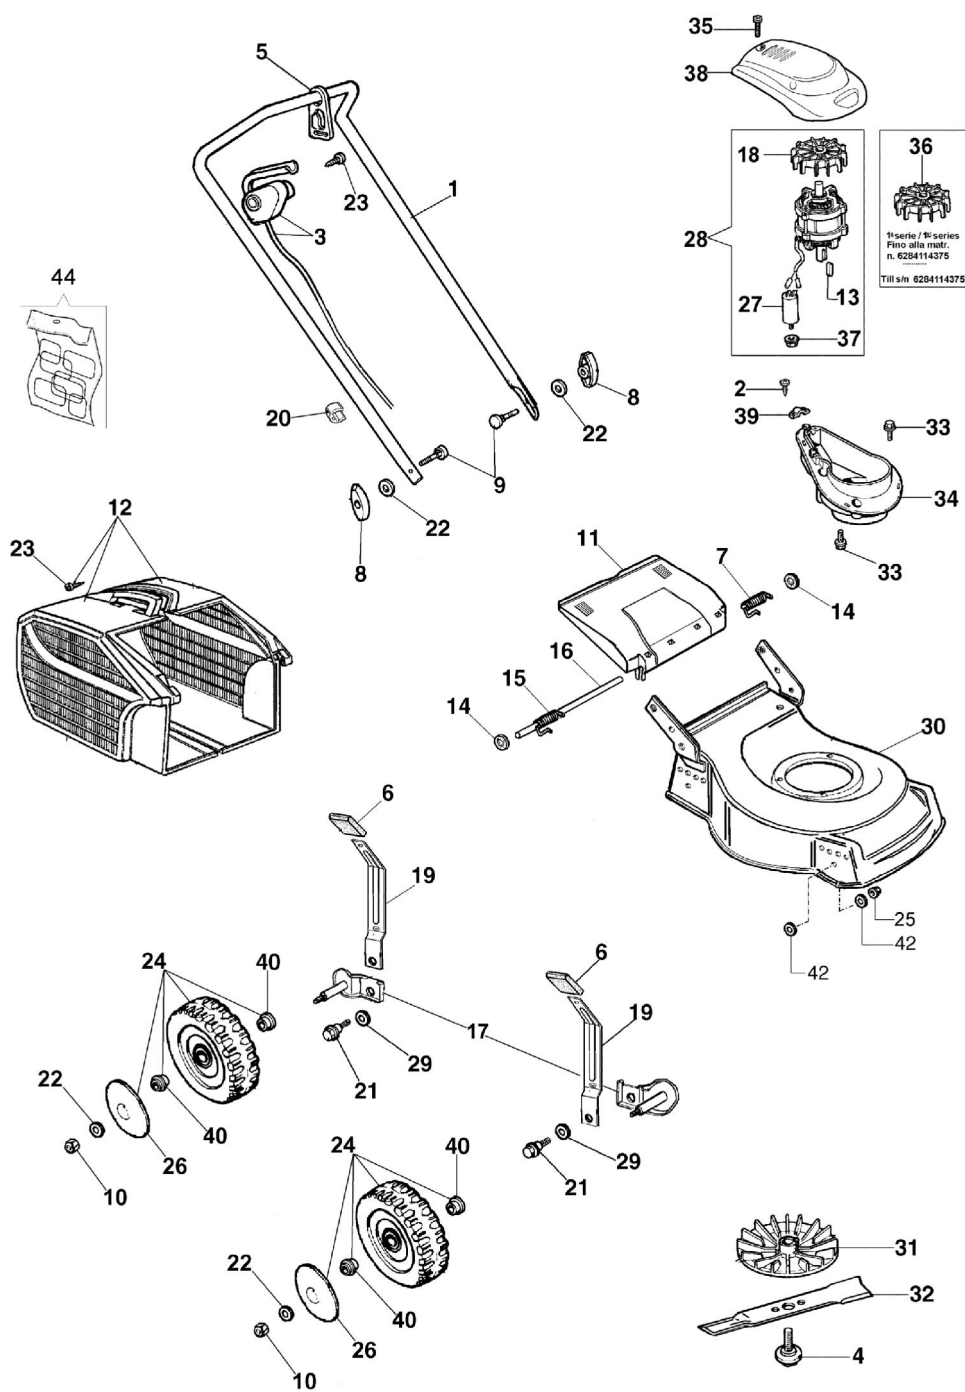

LR 44 PE Electric lawnmower - Complete illustrated parts list

## LR 44 PE Electric lawnmower - Complete illustrated parts list

Ref.Nu	Qty	Part number	Description	Validity from	Validity till	Notes	Bulletin
1	1	66020055	Handlebar				
2	2	3960017AR	Screw				
3	1	66052047R	Switch				
4	1	66020010BR	Screw				
5	1	3044025R	Clamp				
6	4	66070021	Handle				
7	1	66110017R	Spring				
8	2	4119013AR	Knob				
9	2	3910015R	Screw				
10	4	3914010R	Nut				
11	1	66110014R	Shutter				
12	1	66112001R	Complete grassbag				
13	1	66020024R	Key				
14	2	3045034R	Retainer washer				
15	1	66110018R	Spring				
16	1	66110026	Deflector axle				
17	2	66070301A	Support set				BT5-060-11/09
18	2	66120022R	Fan				
19	4	66070031	Lever				
20	1	66060231	Band				
21	4	66070030A	Pin				
22	6	3916008R	Washer				
23	5	3960013R	Screw				
24	4	66110281	Wheel kit				BT5-038-01/07
25	7	3933032R	Nut				
26	2	66110278R	Wheel cover				BT5-038-01/07
27	1	66020023R	Condenser				BT5-038-01/07
28	1	66120020R	Motor				
29	4	3027001R	Washer				
30	1	66100009AR	Deck				BT5-045-12/07
31	1	66020025AR	Fan				
32	1	66120026R	Blade				
33	7	3933034	Screw				
34	1	66020005AR	Engine support				
35	3	3960016	Screw				
36	1	66020021	Not available anymore				
37	4	3933032R	Nut				
38	1	66120011	Guard				

Ref.Nu	Qty	Part number	Description	Validity from	Validity till	Notes	Bulletin
39	1	012000033R	Plate				
40	8	66030081R	Bearing				BT5-038-01/07
42	8	66030012	Washer				
44	1	66070381	Labels set				