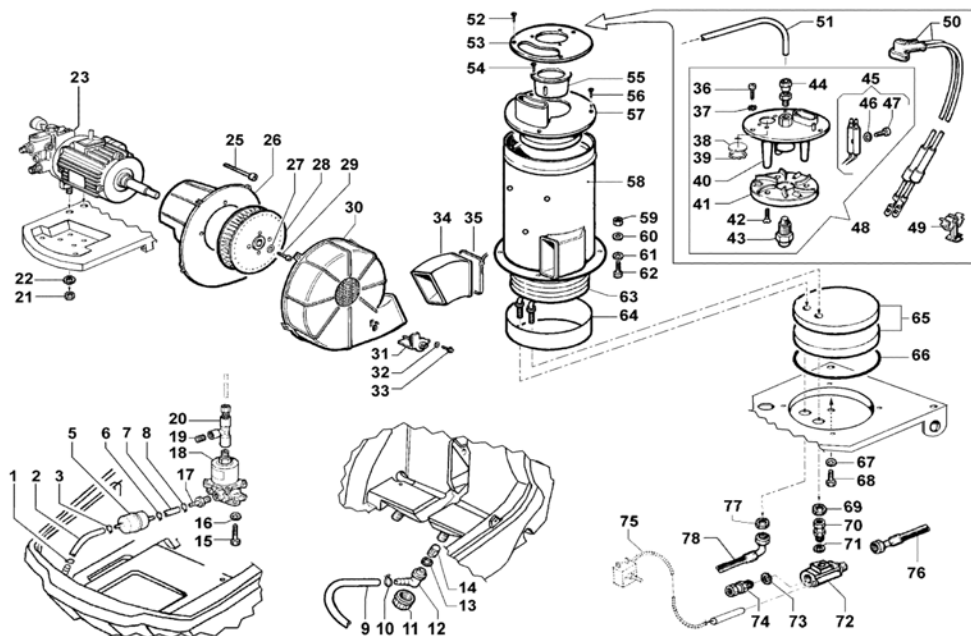

IP 3000 HS - Boiler

IP 3000 HS - Boiler

Ref.Nu	Qty	Part number	Description	Validity from	Validity till	Notes	Bulletin
1	1	CH10030003	Band				
2	1	CH32080997	Diesel hose				
3	1	CH10030003	Band				
5	1	CH10020120	Diesel filter				
6	1	CH10030003	Band				
7	1	CH32081044	Diesel hose				
8	1	CH10030003	Band				
9	1	CH32080705	Detergent hose				
10	2	CH10030059	Band				
11	1	CH12230052	Ring nut				
12	1	CH28030371	Fitting				
13	1	CH12090104	Gasket				
14	1	CH10020078	Detegrent suction filter				
15	2	CH36070106	Hexagonal screw				
16	2	CH28070011	Special washer				
17	1	CH28030408	Coupling				
18	1	CH24220010	Diesel pump				
19	1	CH32000017	Cap				
20	1	CH28030486	Coupling				
21	2	CH06040079	Nut				
22	2	CH28110016	Washer				
23	1	CH73010335	Motorpump				
25	4	CH36250070	Screw				
26	1	CH04660031	Shraud cover				
27	1	CH28070011	Special washer				
28	1	CH36320089	Fan				
29	1	CH36090034	Screw				
30	1	CH04040033	Shraud cover				
31	1	CH04660026	Fly valve				
32	1	CH28110006	Washer				
33	1	CH36250049	Screw				
34	1	CH18100024	Sleeve				
35	2	CH10030076	Band				
36	3	CH36250038	Screw				
37	3	CH28070013	Washer				
38	1	CH32000074	Cap				
39	1	CH30190035	Seeger				
40	1	CH06020047	Electrode holder disc				
41	1	CH06020057	Air turbolence ring				
42	3	CH36080004	Screw				
43	1	CH34000331	Diesel nozzle				
44	1	CH28030322	Fitting