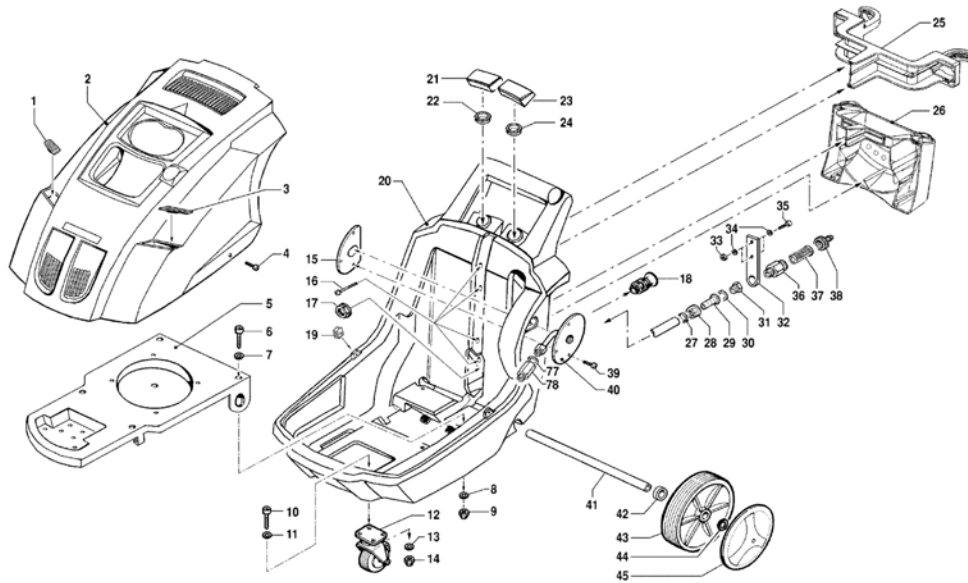

# IP 3000 HS - Deck

## IP 3000 HS - Deck

Ref.Nu	Qty	Part number	Description	Validity from	Validity till	Notes	Bulletin
1	1	CH04020283	Right grid cover				
2	1	CH04770273	Cover kit				
3	1	CH04020282	Left grid cover				
4	2	CH36230031	Screw				
5	1	CH32060282	Central frame				
6	6	CH36090058	Screw				
7	6	CH28110016	Washer				
8	6	CH28110016	Washer				
9	6	CH06040039	Nut				
10	3	CH36090058	Screw				
11	3	CH28110016	Washer				
12	1	CH28100067	Wheel				
13	3	CH28110016	Washer				
14	3	CH06040039	Nut				
15	1	CH30020587	Internal hose reel support				
16	4	CH36050103	Special screw				
17	1	CH12270003	Ring nut for cable holder				
18	1	CH24340022	Holder				
19	2	CH24030084	Plate for screw				
20	1	CH32060283A	Tank / frame				
21	1	CH32000091	Diesel plug				
22	1	CH24340051	Gasket				
23	1	CH32000090	Detergent plug				
24	1	CH24340050	Gasket				
25	1	CH30020581	Upper accessories support				
26	1	CH30020580	Lower accessories support				
27	1	CH10030069	Band				
28	1	CH12230052	Ring nut				
29	1	CH28000098	Straight hose tail				
30	1	CH12090111	Gasket				
31	1	CH28250051	M/f reduction				
32	1	CH24040170	Suction plate				
33	2	CH06040039	Nut				
34	4	CH28110016	Washer				
35	2	CH36090058	Screw				
36	1	CH20000105	Nipple				
37	1	CH10020132	Air filter				
38	1	CH28030325	Fittings				
39	3	CH36210013	Special screw				
40	1	CH30020586	External hose reel				

Ref.Nu	Qty	Part number	Description	Validity from	Validity till	Notes	Bulletin
41	1	CH00170013	Wheel axle support				
42	2	CH28120070	Washer				
43	2	CH28100035	Wheel				
44	2	CH00090179	Ring				
45	2	CH04020332	Wheel cover - Ø250				
77	1	CH12090091	Copper gasket				
78	1	CH24170054	Fitting				