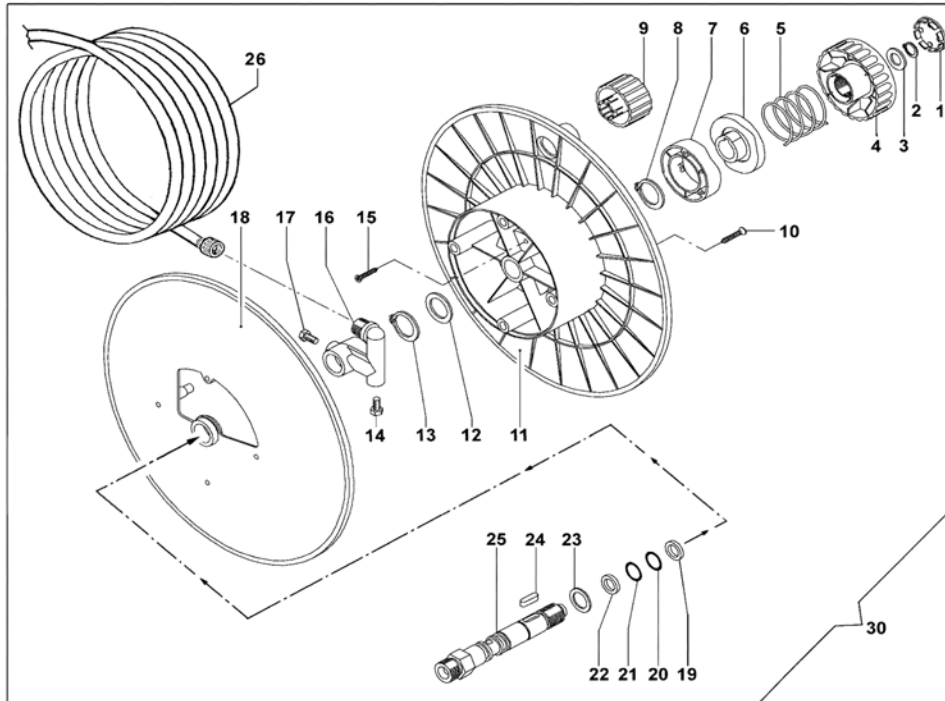

IP 3000 HS - Hose reel

IP 3000 HS - Hose reel

Ref.Nu	Qty	Part number	Description	Validity from	Validity till	Notes	Bulletin
1	1	CH32020270	Cap				
2	1	CH30190038	Snap ring				
3	1	CH28110015	Washer				
4	1	CH36060014	Clamp				
5	1	CH18020211	Spring				
6	1	CH04680002	Cam				
7	1	CH04680001	Cam				
8	1	CH30190037	Snap ring				
9	1	CH24310007	Knob				
10	4	CH36230015	Screw				
11	1	CH06020052	Disk				
12	1	CH28120080	Washer				
13	1	CH30190037	Snap ring				
14	1	CH32020018	Cap				
15	3	CH36230019	Screw				
16	1	CH28030480	Fittings				
17	1	CH32020018	Cap				
18	1	CH06020051	Disk				
19	1	CH00090165	Ring				
20	1	CH12100232	O-ring				
21	1	CH12100232	O-ring				
22	1	CH00090165	Ring				
23	1	CH28120080	Washer				
24	1	CH16020059	Key				
25	1	CH24080151	Fittings				
26	1	CH32080996	H.p. hose				
30	1	CH70020255	Complete hose reel with h.p.hose