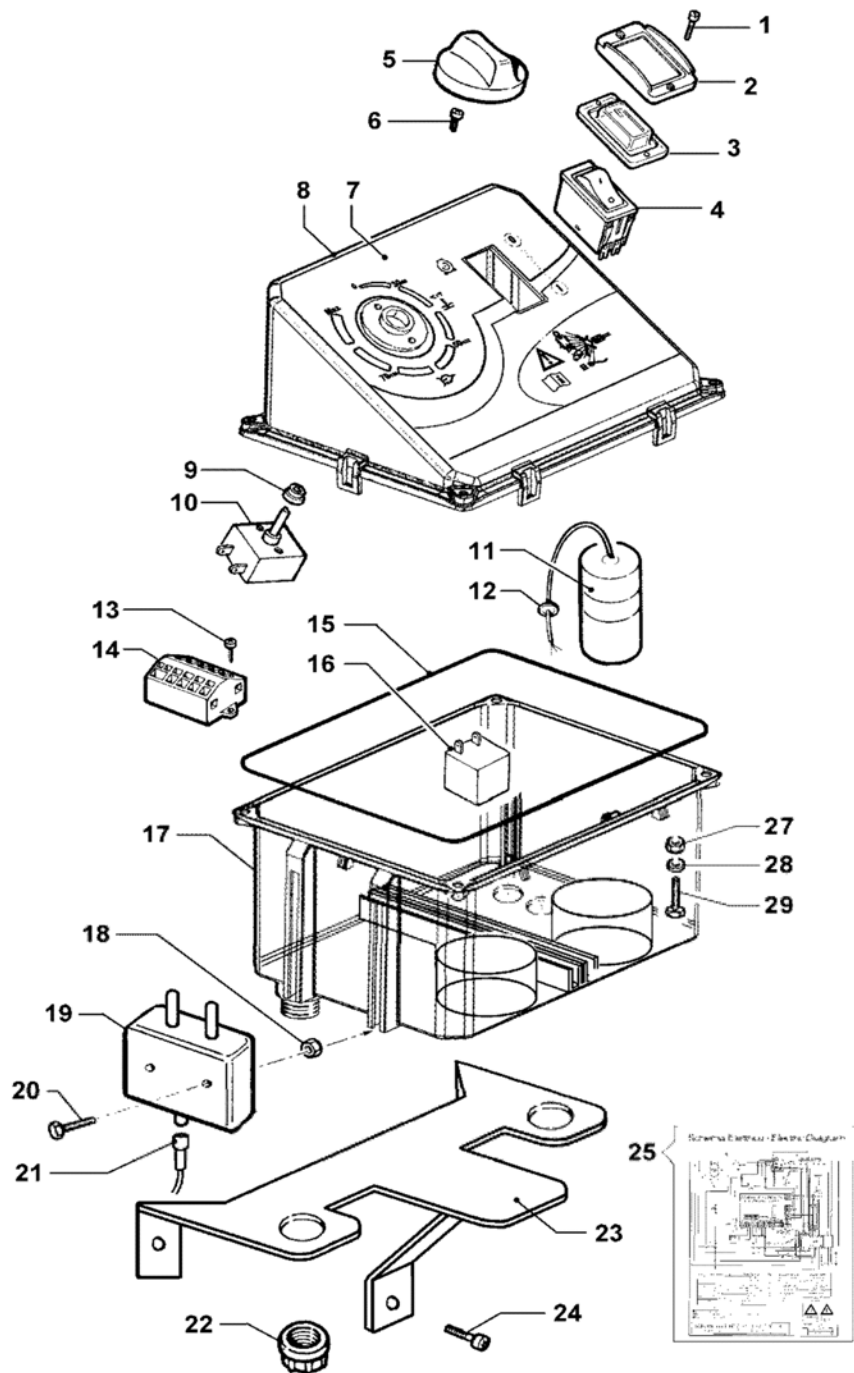

IP 3000 HS - Schematic wiring

IP 3000 HS - Schematic wiring

Ref.Nu	Qty	Part number	Description	Validity from	Validity till	Notes	Bulletin
1	2	CH36250003	Screw				
2	1	CH04600030	Switch cover				
3	1	CH24160095	Switch protection				
4	1	CH14100061	Switch				
5	1	CH18170066	Thermostat knob				
6	2	CH36230007	Screw				
7	1	CH04570042	Electrical panel sticker				
8	1	CH04020280	Cover				
9	1	CH02040041	Thermostat bushing				
10	1	CH32300032	Thermostat				
11	1	CH04340323	Condenser				
12	2	CH24340040	Holder				
13	2	CH36250074	Screw				
14	1	CH18050044	Clamp				
14	3	CH18050045	Wire connector				
14	1	CH18050047	End wire connector				
15	1	CH12100555	O-ring				
16	1	CH30430037	Burner delayer				
17	1	CH30010523	Electrical box				
18	2	CH06040061	Nut				
19	1	CH32260082	H.t. transformer				
20	2	CH36090199	Screw				
21	1	CH04560305	H.t. transformer cable				
22	2	CH12230052	Ring nut				
23	1	CH30020590	Support				
24	3	CH28150015	Rivet				
25	1	CH16100952	Electric diagram (drawing)				
27	3	CH06040061	Nut				
28	1	CH28110037	Washer				
29	1	CH36070234	Screw