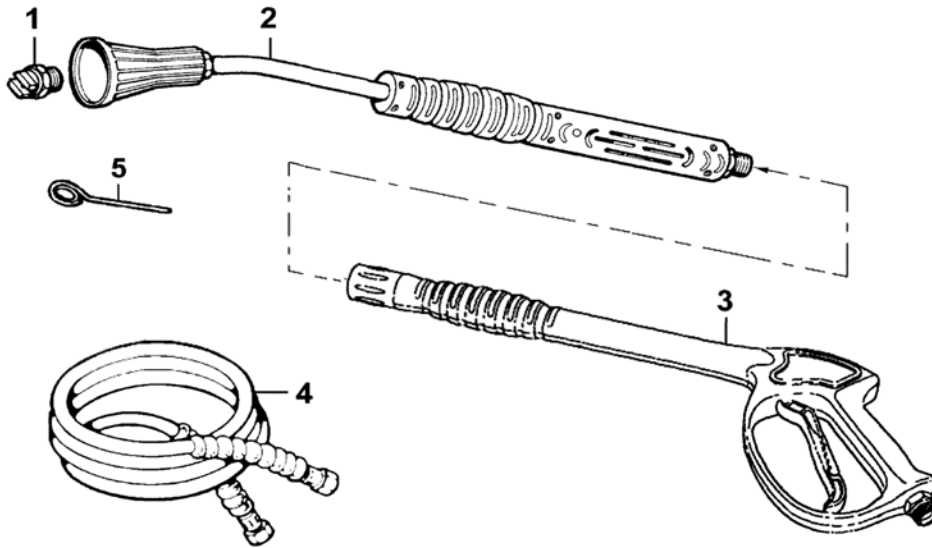

IP 3000 HS - Accessories

IP 3000 HS - Accessories

Ref.Nu	Qty	Part number	Description	Validity from	Validity till	Notes	Bulletin
1	1	CH34000453	Water nozzle				
2	1	CH33010835	Lance				
3	1	CH24100086	Spray gun kit				
4	1	CH32081032	H.p. hose				
5	1	CH04550013	Needle