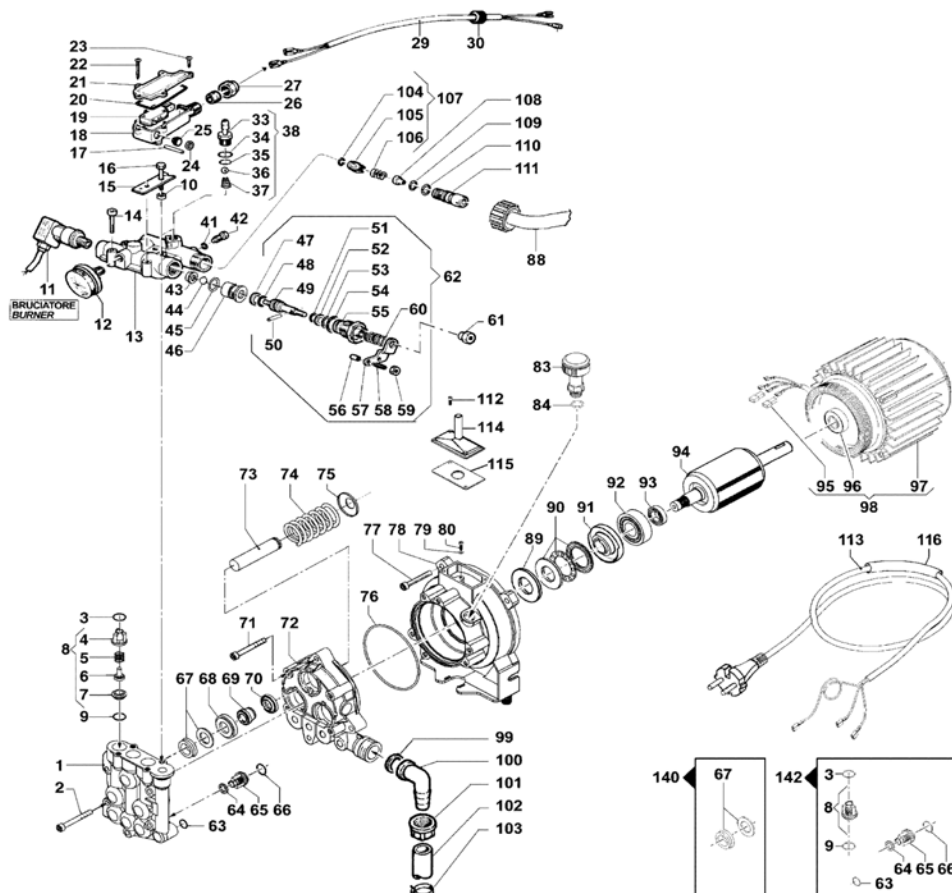

IP 3000 HS - Motorpump

IP 3000 HS - Motorpump

Ref.Nu	Qty	Part number	Description	Validity from	Validity till	Notes	Bulletin
1	1	CH32180114	Top cover				
2	5	CH36090150	Screw				
3	4	CH12100392	O-ring				
4	3	CH12050031	Thrust bearing				
5	3	CH18020175	Spring				
6	3	CH36040026	Valve				
7	3	CH30090121	Seat				
8	3	CH12200039	Valve				
9	3	CH12100415	O-ring				
10	2	CH06010274	Spacer				
11	1	CH24210010	Pressure switch (red)				
12	1	CH18160125	Pressure gauge				
13	1	CH04240418	Body				
14	2	CH36090148	Screw				
15	1	CH24030081	Plate				
16	2	CH36070103	Hexagonal screw				
17	1	CH30050023	Pin				
18	1	CH30010133	Half case				
19	1	CH18250011	Switch				
20	1	CH12010136	O-ring				
21	1	CH04020200	Cover				
22	2	CH36250047	Screw				
23	3	CH36250048	Screw				
24	1	CH00090229	Ring				
25	1	CH24160112	Guard				
26	1	CH12010137	Gasket				
27	1	CH12000056	Ring nut				
29	1	CH04560308	T.s. cable kit				
30	1	CH24340040	Holder				
33	1	CH28030383	Fittings				
34	1	CH12100014	O-ring				
35	1	CH12100039	O-ring				
36	1	CH30030016	Ball				
37	1	CH18020254	Conic spring				
38	1	CH28030514	Detergent coupling suction kit				
41	1	CH36050087	Special screw				
42	1	CH12100220	O-ring				
43	1	CH30090153	Easy-start seat				
44	1	CH30030028	Ball				
45	1	CH12100152	O-ring				
46	1	CH30090148	Seat				
47	1	CH00090112	Ring