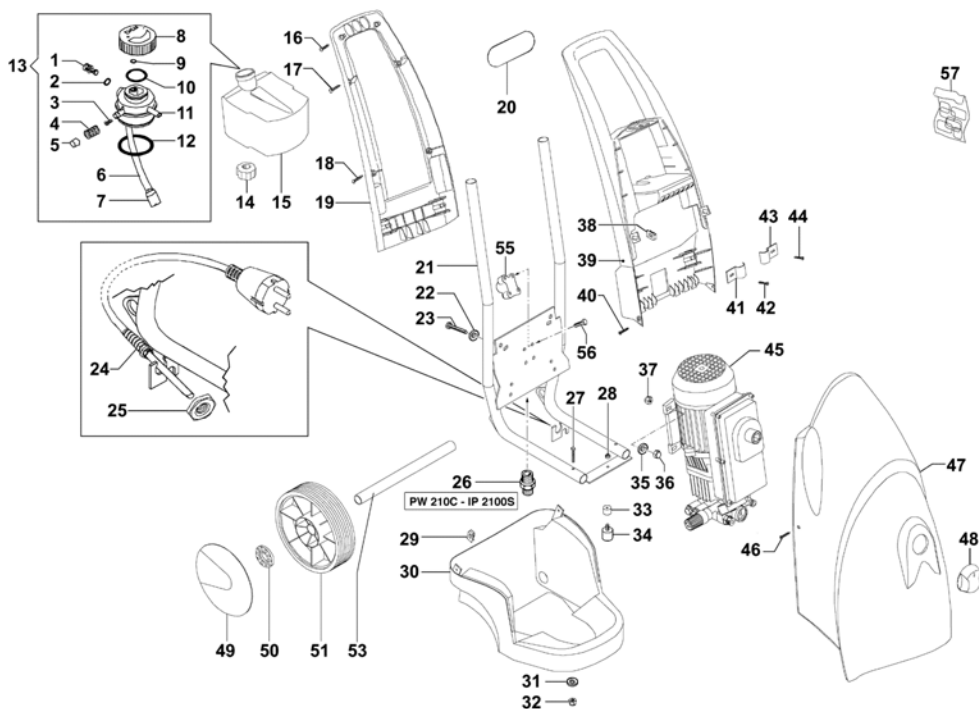

IP 2100 S High-pressure washer pump - Deck

IP 2100 S High-pressure washer pump - Deck

Ref.Nu	Qty	Part number	Description	Validity from	Validity till	Notes	Bulletin
1	1	CH32020261	Cap				
2	1	CH12100417	O-ring				
3	1	CH36000101	Valve				
4	1	CH18020209	Spring				
5	1	CH32000081	Cap				
6	1	CH32080828	Hose				
7	1	CH10020109	Filter				
8	1	CH18170061	Cap				
9	1	CH12100014	O-ring				
10	1	CH12100203	O-ring				
11	1	CH32000079	Cap				
12	1	CH12100200	O-ring				
13	1	CH33120007	Cap				
14	1	CH12270037	Ring nut				
15	1	CH30290016	Tank				
16	2	CH36230028	Screw				
17	2	CH36230029	Screw				
18	2	CH36230029	Screw				
19	1	CH14110027	Handle				
20	1	CH12100216	O-ring				
21	1	CH32060284	Frame				
22	4	CH28110016	Washer				
23	4	CH36070018	Screw				
24	1	CH24340027	Holder				
25	1	CH12270028	Ring nut				
26	1	CH20000007	Nipple				
27	2	CH36230017	Screw				
28	1	CH06040011	Nut				
29	2	CH24030087	Plate				
30	1	CH04790104	Cover kit				
31	2	CH28110092	Washer				
32	2	CH06040046	Nut				
33	1	CH06010225	Spacer				
34	1	CH30020567	Support				
35	4	CH28110016	Washer				
36	4	CH06040039	Nut				
37	4	CH06000063	Nut				
38	3	CH24030085	Plate				
39	1	CH04790102	Cover				
40	2	CH36230021	Screw				
41	2	CH30020554	Support				
42	2	CH36230021	Screw				
43	2	CH30020556	Support				
44	2	CH36230021	Screw				

Ref.Nu	Qty	Part number	Description	Validity from	Validity till	Notes	Bulletin
45	1	CH73010265	Motorpump				
46	3	CH36200003	Screw				
47	1	CH04790107	Cover				
48	1	CH18170062	Knob				
49	2	CH04020293	Wheel cover				
50	2	CH00090260	Ring				
51	2	CH28100049	Wheel				
53	1	CH00170011	Wheel axle				
55	1	CH28033382	Support				
56	4	CH36070015	Screw				
57	1	CH3220512500	Labels set				