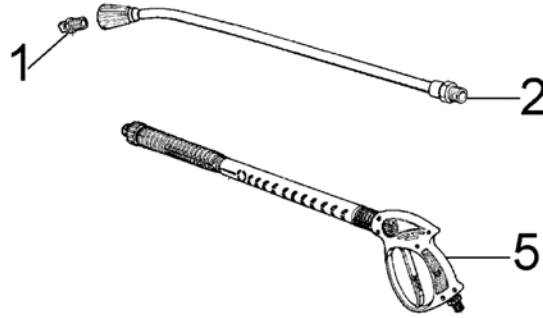

Ref.Nu	Qty	Part number	Description	Validity from	Validity till	Notes	Bulletin
87	1	CH04360016	Bearing				
88	1	CH28160025	Spacer				
89	3	CH00090220	Ring				
90	3	CH00090221	Ring				
91	3	CH24090089	Piston				
92	3	CH18020153	Spring				
93	1	CH04030135	Pump crankcase				
94	1	CH12100048	O-ring				
95	1	CH32010019	Warning light				
96	4	CH36090005	Screw				
97	3	CH00190103	Seal ring				
98	3	CH12410057	Gasket				
99	3	CH12100356	O-ring				
100	3	CH00090219	Ring				
101	3	CH00090230	Ring				
102	3	CH12410055	Gasket				
103		-	Not available for this product				
104	1	CH32080931	Hose				
105	1	CH36050117	Screw				BT6-059- 06/08
106	1	CH00150200	Rod				BT6-059- 06/08
107	1	CH28110127	Washer				BT6-059- 06/08
108	1	CH01110004	Total-stop rod kit				BT6-059- 06/08
109	1	CH31030023	Total stop kit				BT6-059- 06/08

IP 2100 S High-pressure washer pump - Hose reel

IP 2100 S High-pressure washer pump - Hose reel

Ref.Nu	Qty	Part number	Description	Validity from	Validity till	Notes	Bulletin
1	1	CH32020270	Cap				
2	1	CH30190038	Snap ring				
3	1	CH28110015	Washer				
4	1	CH36060014	Clamp				
5	1	CH18020211	Spring				
6	1	CH04680002	Cam				
7	1	CH04680001	Cam				
8	1	CH30190037	Snap ring				
9	1	CH24310007	Knob				
10	4	CH36230015	Screw				
11	1	CH06020052	Disk				
12	1	CH28120080	Washer				
13	1	CH30190037	Snap ring				
14	1	CH32020018	Cap				
15	3	CH36230019	Screw				
16	1	CH28030480	Fittings				
17	1	CH32020018	Cap				
18	1	CH06020051	Disk				
19	1	CH00090165	Ring				
20	1	CH12100232	O-ring				
21	1	CH12100232	O-ring				
22	1	CH00090165	Ring				
23	1	CH28120080	Washer				
24	1	CH16020059	Key				
25	1	CH24080151	Fittings				
26	1	CH32080971	Hose reel 15 mt				

IP 2100 S High-pressure washer pump - Accessories

IP 2100 S High-pressure washer pump - Accessories

Ref.Nu	Qty	Part number	Description	Validity from	Validity till	Notes	Bulletin
1	1	CH34000228	Nozzle				
2	1	CH33010754	Beet lance				
5	1	CH24100088	Spray gun kit				