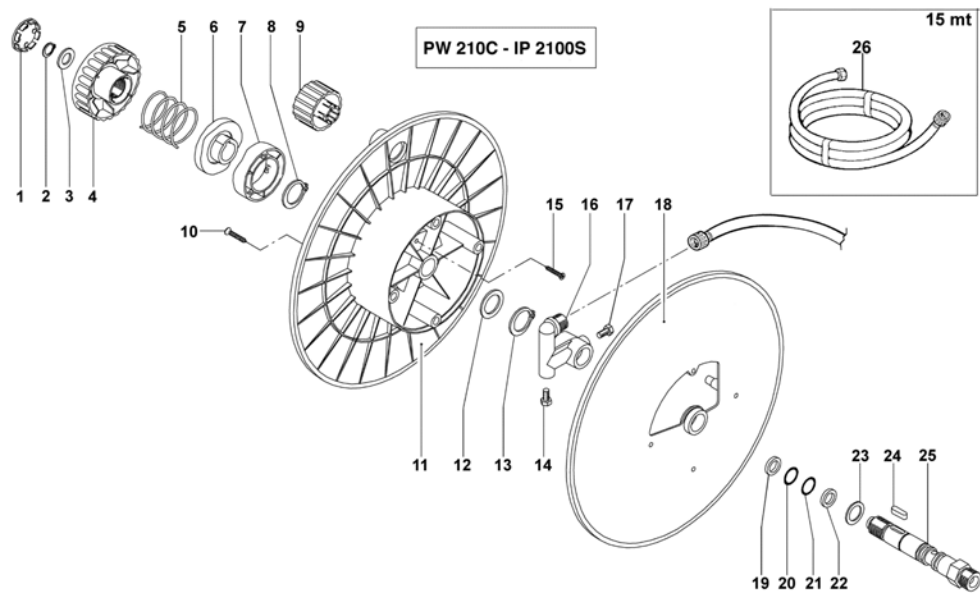

IP 2100 S High-pressure washer pump - Hose reel

IP 2100 S High-pressure washer pump - Hose reel

Ref.Nu	Qty	Part number	Description	Validity from	Validity till	Notes	Bulletin
1	1	CH32020270	Cap				
2	1	CH30190038	Snap ring				
3	1	CH28110015	Washer				
4	1	CH36060014	Clamp				
5	1	CH18020211	Spring				
6	1	CH04680002	Cam				
7	1	CH04680001	Cam				
8	1	CH30190037	Snap ring				
9	1	CH24310007	Knob				
10	4	CH36230015	Screw				
11	1	CH06020052	Disk				
12	1	CH28120080	Washer				
13	1	CH30190037	Snap ring				
14	1	CH32020018	Cap				
15	3	CH36230019	Screw				
16	1	CH28030480	Fittings				
17	1	CH32020018	Cap				
18	1	CH06020051	Disk				
19	1	CH00090165	Ring				
20	1	CH12100232	O-ring				
21	1	CH12100232	O-ring				
22	1	CH00090165	Ring				
23	1	CH28120080	Washer				
24	1	CH16020059	Key				
25	1	CH24080151	Fittings				
26	1	CH32080971	Hose reel 15 mt