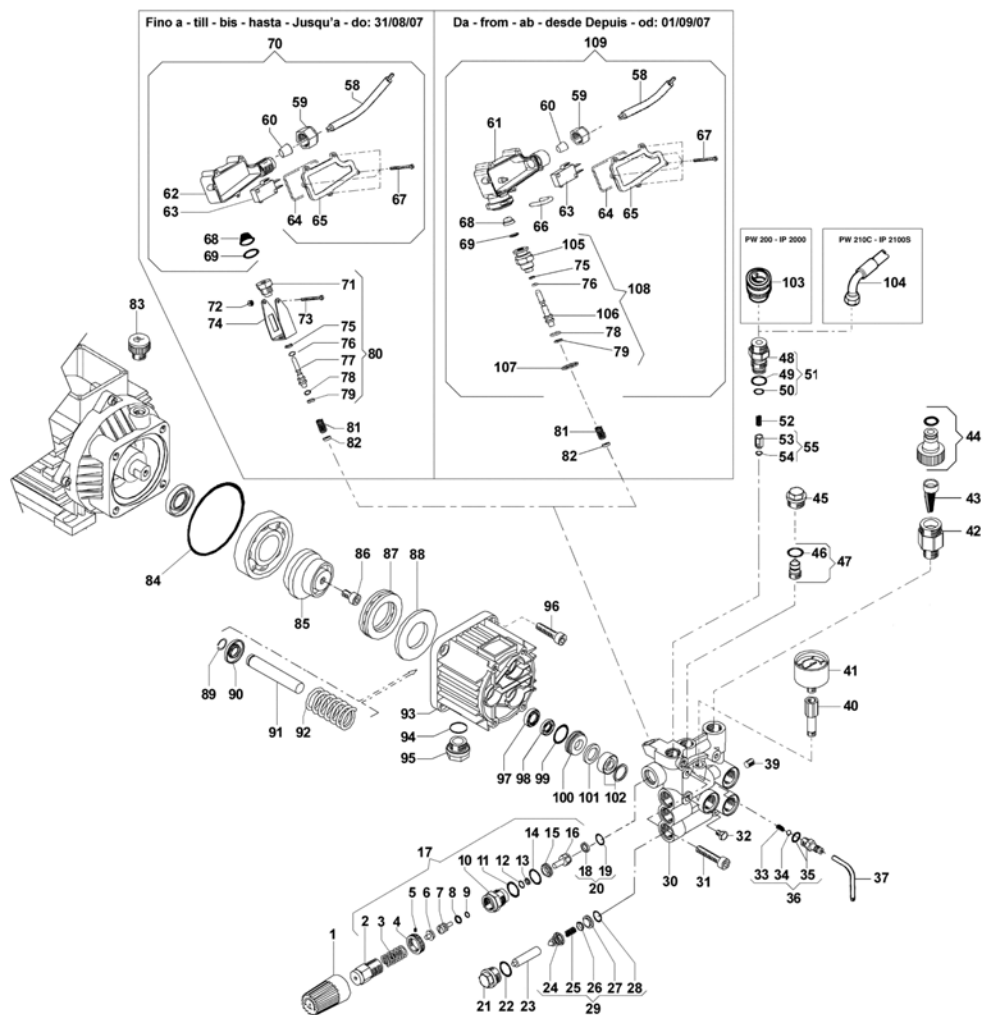

IP 2100 S High-pressure washer pump - Motor 2

IP 2100 S High-pressure washer pump - Motor 2

Ref.Nu	Qty	Part number	Description	Validity from	Validity till	Notes	Bulletin
1	1	CH18170064	Knob				
2	1	CH02040043	Bushing				
3	1	CH18020181	Spring				
4	1	CH12270022	Ring nut				
5	1	CH36220030	Worm gear				
6	1	CH00090207	Spacer				
7	1	CH24090077	Piston				
8	1	CH12100406	O-ring				
9	1	CH00090206	Spacer				
10	1	CH02040045	Bushing				
11	1	CH12100407	O-ring				
12	1	CH12100405	O-ring				
13	1	CH00090205	Ring				
14	1	CH12100404	O-ring				
15	1	CH00090204	Ring				
16	1	CH30020508	Support				
17	1	CH12150273	Valve				
18	1	CH30090122	Seat				
19	1	CH12100403	O-ring				
20	1	CH30090013	Valve				
21	6	CH32020236	Cap				
22	6	CH12100151	O-ring				
23	2	CH06010273	Spacer				
24	6	CH12050033	Thrust bearing				
25	6	CH18020192	Spring				
26	6	CH36040028	Valve				
27	6	CH30090129	Seat				
28	6	CH12100049	O-ring				
29	6	CH12200045	Valve				
30	1	CH32180329	Top cover				
31	4	CH36090156	Screw				
32	1	CH32020018	Cap				
33	1	CH18020180	Spring				
34	1	CH30030026	Ball				
35	1	CH28030424	Fittings				
36	1	CH28030435	Fittings set				
37	1	CH32080829	Hose				
39	1	CH32000017	Cap				
40	1	CH20000104	Nipple				
41	1	CH18160104	Pressure gauge				
42	1	CH20000105	Nipple				
43	1	CH10020137	Water filter				
44	1	CH28030325	Fittings				
45	1	CH32000007	Cap