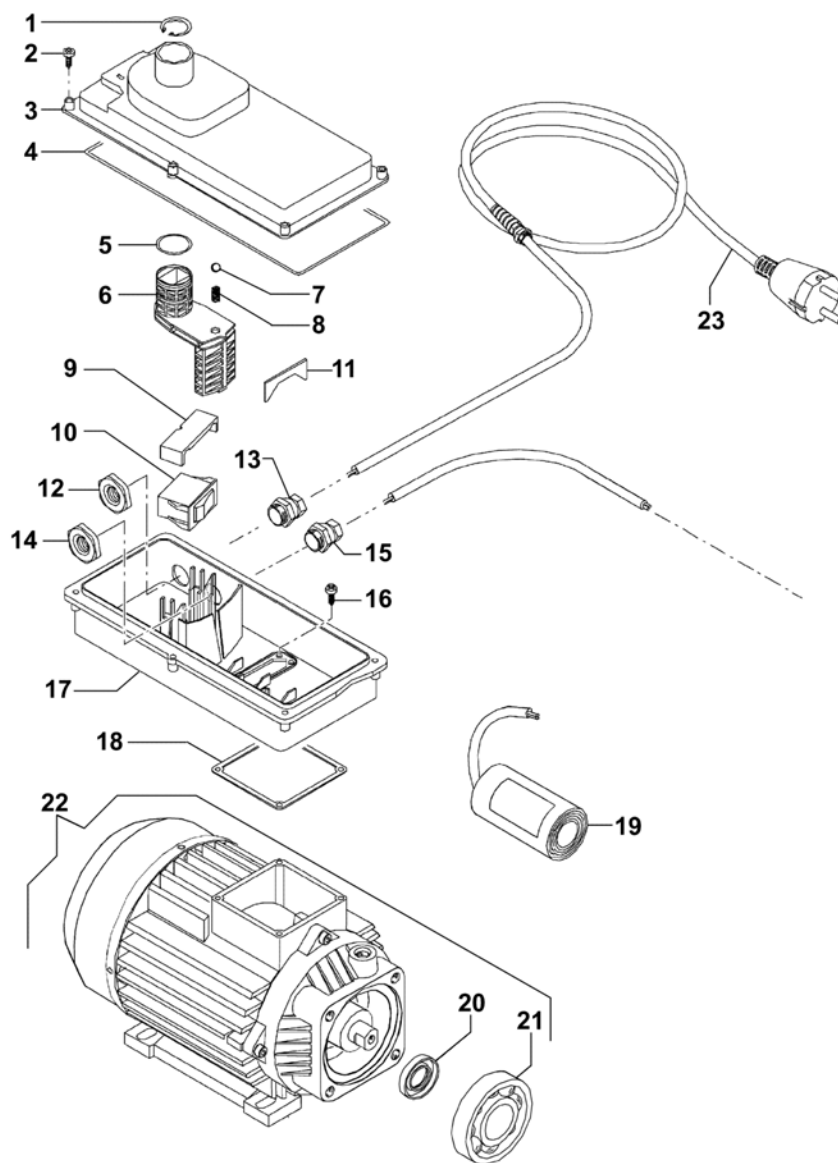

IP 2100 S High-pressure washer pump - Motor 1

IP 2100 S High-pressure washer pump - Motor 1

Ref.Nu	Qty	Part number	Description	Validity from	Validity till	Notes	Bulletin
1	1	CH00090263	Ring				
2	6	CH36050096	Screw				
3	1	CH04020245	Cover				
4	1	CH12010143	Gasket				
5	1	CH12100394	O-ring				
6	1	CH16000079	Lever				
7	1	CH30030007	Ball				
8	1	CH18020195	Spring				
9	1	CH04180044	Clamp				
10	1	CH14100061	Switch				
11	1	CH06010292	Spacer				
12	1	CH12270027	Ring nut				
13	1	CH24340036	Grommet				
14	1	CH12270028	Ring nut				
15	1	CH24340036	Grommet				
16	4	CH36250046	Screw				
17	1	CH30010149	Electrical box				
18	1	CH12010127	Gasket				
19	1	CH04340010	Condenser				
20	1	CH00190034	Seal ring				
21	1	CH04380076	Bearing				
22	1	CH18310419	Motor				
23	1	CH04560260	Cable