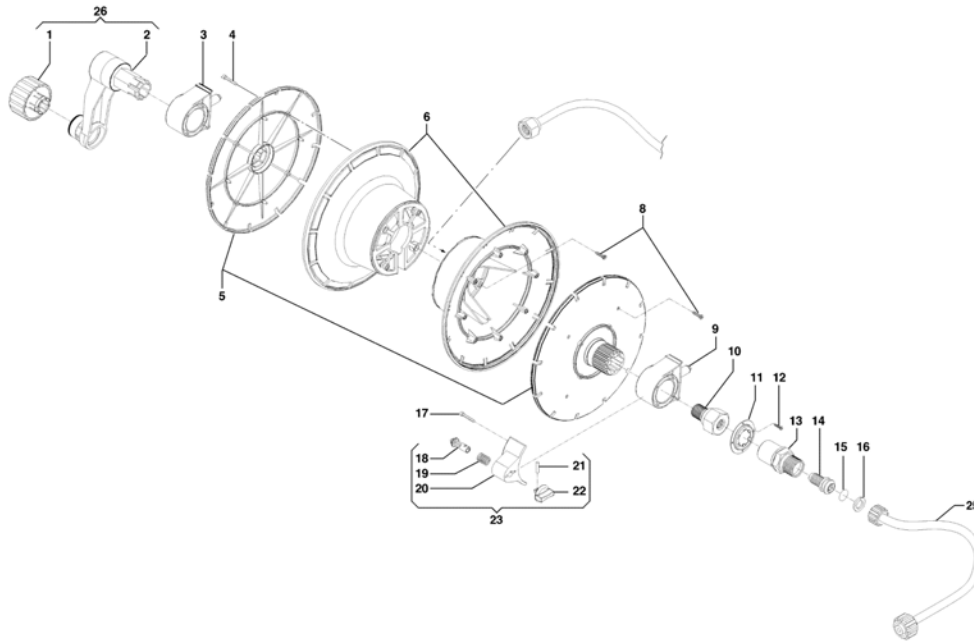

IP 1700 S High-pressure washer pump - Hose reel

IP 1700 S High-pressure washer pump - Hose reel

Ref.Nu	Qty	Part number	Description	Validity from	Validity till	Notes	Bulletin
1	1	CH24310007	Knob				
2	1	CH18040005	Handle				
3	1	CH30020568	Support				
4	4	CH36250061	Screw				
5	2	CH06020055	Disk				
6	2	CH06020054	Body				
8	8	CH36250061	Screw				
9	1	CH30020568	Support				
10	1	CH20000110	Nipple				
11	1	CH18020225	Spring				
12	4	CH36250059	Screw				
13	1	CH20000109	Fittings				
14	1	CH36050106	Screw				
15	1	CH12100170	O-ring				
16	1	CH00090279	Ring				
17	2	CH36250059	Screw				
18	1	CH24080158	Shoe				
19	1	CH18020234	Spring				
20	1	CH04240387	Support				
21	1	CH30210036	Pin				
22	1	CH18170067	Knob				
23	1	CH50270023	Locking kit				
25	1	CH32080978	Hose				
26	1	CH01990165	Complete knob