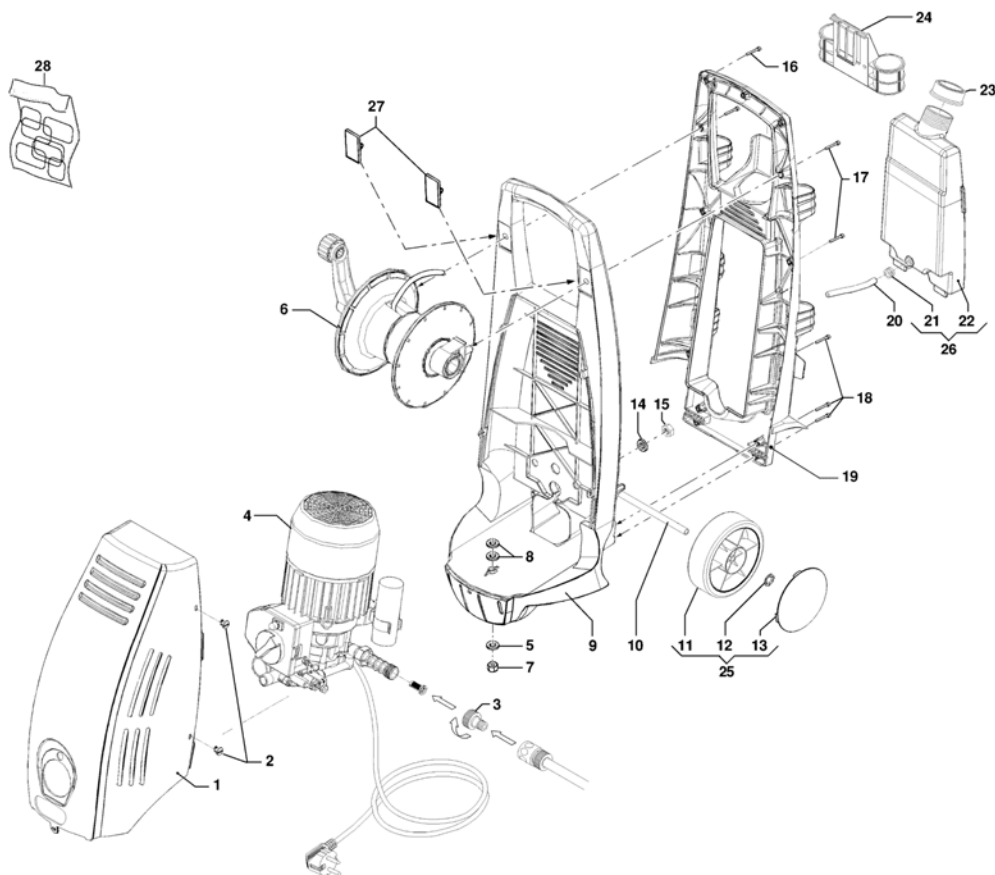

IP 1700 S High-pressure washer pump - Deck

IP 1700 S High-pressure washer pump - Deck

Ref.Nu	Qty	Part number	Description	Validity from	Validity till	Notes	Bulletin
1	1	CH04770187	Cover				
2	5	CH12020059	Screw				
3	1	CH28030325	Fittings				
4	1	CH73010238	Motorpump				
5	1	CH28110023	Washer				
6	1	CH70020265	Hose reel kit				
7	1	CH06040010	Nut				
8	2	CH28110023	Washer				
9	1	CH32060268	Frame				
10	1	CH00170012	Wheel axle				
11	2	CH28100040	Wheel				
12	2	CH00090273	Ring				
13	2	CH04020278	Wheel cover				
14	2	CH28110015	Washer				
15	2	CH06040001	Nut				
16	3	CH36250057	Screw				
17	4	CH36250058	Screw				
18	6	CH36250058	Screw				
19	1	CH32060267	Frame				
20	1	CH32080586	Hose				
21	1	CH24340046	Holder				
22	1	CH30290018	Tank				
23	1	CH32000058	Cap				
24	1	CH30020573	Support				
25	2	CH01990164	Wheel kit				
26	1	CH05310158	Detergent tank k				
27	-	-	Not available for this product				
28	1	CH3218512300	Labels set				