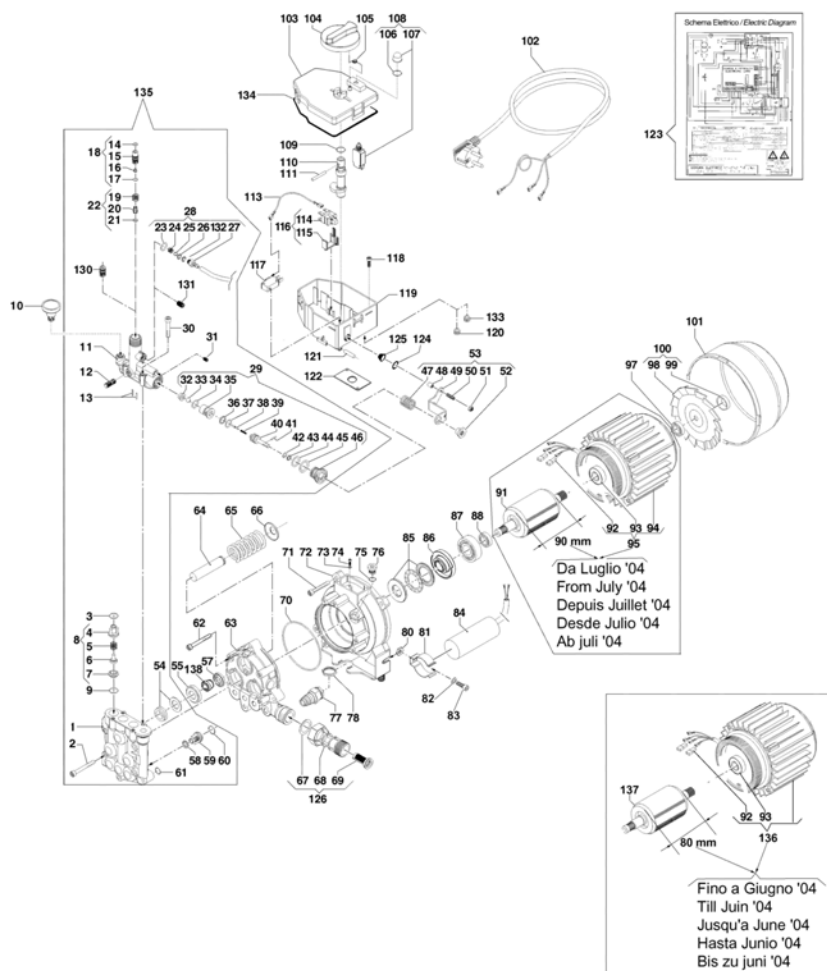

IP 1700 S High-pressure washer pump - Motor

IP 1700 S High-pressure washer pump - Motor

Ref.Nu	Qty	Part number	Description	Validity from	Validity till	Notes	Bulletin
1	1	CH32180114	Top cover				
2	5	CH36090150	Screw				
3	4	CH12100392	O-ring				
4	3	CH12050031	Thrust bearing				
5	3	CH18020175	Spring				
6	3	CH36040026	Valve				
7	3	CH30090121	Seat				
8	3	CH12200039	Valve				
9	3	CH12100415	O-ring				
10	1	CH18160125	Pressure gauge				
11	1	CH04240391	Valve body				
12	1	CH36220044	Worm gear				
13	2	CH30210035	Pin				
14	1	CH12100043	O-ring				
15	1	CH20000108	Injector body				
16	1	CH34000287	Nozzle				
17	1	CH12100170	O-ring				
18	1	CH34100326	Injector kit				
19	1	CH18020177	Spring				
20	1	CH36000087	Valve				
21	1	CH12100220	O-ring				
22	1	CH50270025	Reed valve kit				
23	1	CH12100039	O-ring				
24	1	CH18020176	Spring				
25	1	CH30030016	Ball				
26	1	CH12100014	O-ring				
27	1	CH28030383	Fittings				
28	1	CH28030432	Fittings set				
29	1	CH12150337	Reed valve kit				
30	4	CH36090148	Screw				
31	1	CH36220045	Worm gear				
32	1	CH30090141	Seat				
33	1	CH30030035	Ball				
34	1	CH12100152	O-ring				
35	1	CH30090148	Seat				
36	1	CH00090112	Ring				
37	1	CH12100041	O-ring				
38	1	CH24080162	Pin				
39	1	CH18020233	Spring				
40	1	CH00150184	Rod				
41	1	CH30210035	Pin				
42	1	CH12100055	O-ring				
43	1	CH00090110	Ring				
44	1	CH12100049	O-ring