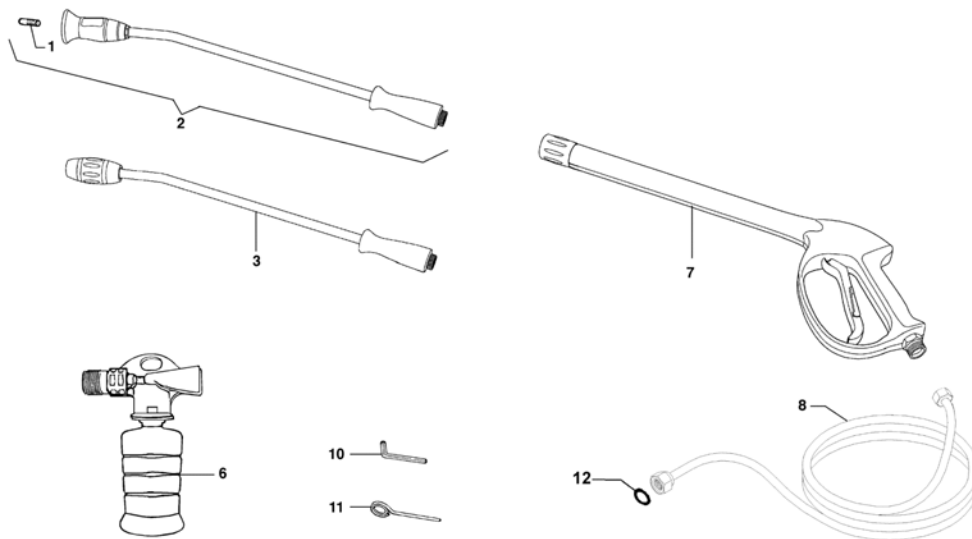

IP 1700 S High-pressure washer pump - Hose reel

IP 1700 S High-pressure washer pump - Hose reel

Ref.Nu	Qty	Part number	Description	Validity from	Validity till	Notes	Bulletin
1	1	CH24310007	Knob				
2	1	CH18040005	Handle				
3	1	CH30020568	Support				
4	4	CH36250061	Screw				
5	2	CH06020055	Disk				
6	2	CH06020054	Body				
8	8	CH36250061	Screw				
9	1	CH30020568	Support				
10	1	CH20000110	Nipple				
11	1	CH18020225	Spring				
12	4	CH36250059	Screw				
13	1	CH20000109	Fittings				
14	1	CH36050106	Screw				
15	1	CH12100170	O-ring				
16	1	CH00090279	Ring				
17	2	CH36250059	Screw				
18	1	CH24080158	Shoe				
19	1	CH18020234	Spring				
20	1	CH04240387	Support				
21	1	CH30210036	Pin				
22	1	CH18170067	Knob				
23	1	CH50270023	Locking kit				
25	1	CH32080978	Hose				
26	1	CH01990165	Complete knob				

IP 1700 S High-pressure washer pump - Accessories

IP 1700 S High-pressure washer pump - Accessories

Ref.Nu	Qty	Part number	Description	Validity from	Validity till	Notes	Bulletin
1	1	CH34000260	Nozzle				
2	1	CH33010752	Bent lance				
3	1	CH33010686	Lance				
6		-	Not available for this product				
7	1	CH24100087	Spray gun				
8	1	CH33010759	Hose				
10	1	CH04540037	Bushing				
11	1	CH04550013	Needle				
12	1	CH12100218	O-ring				