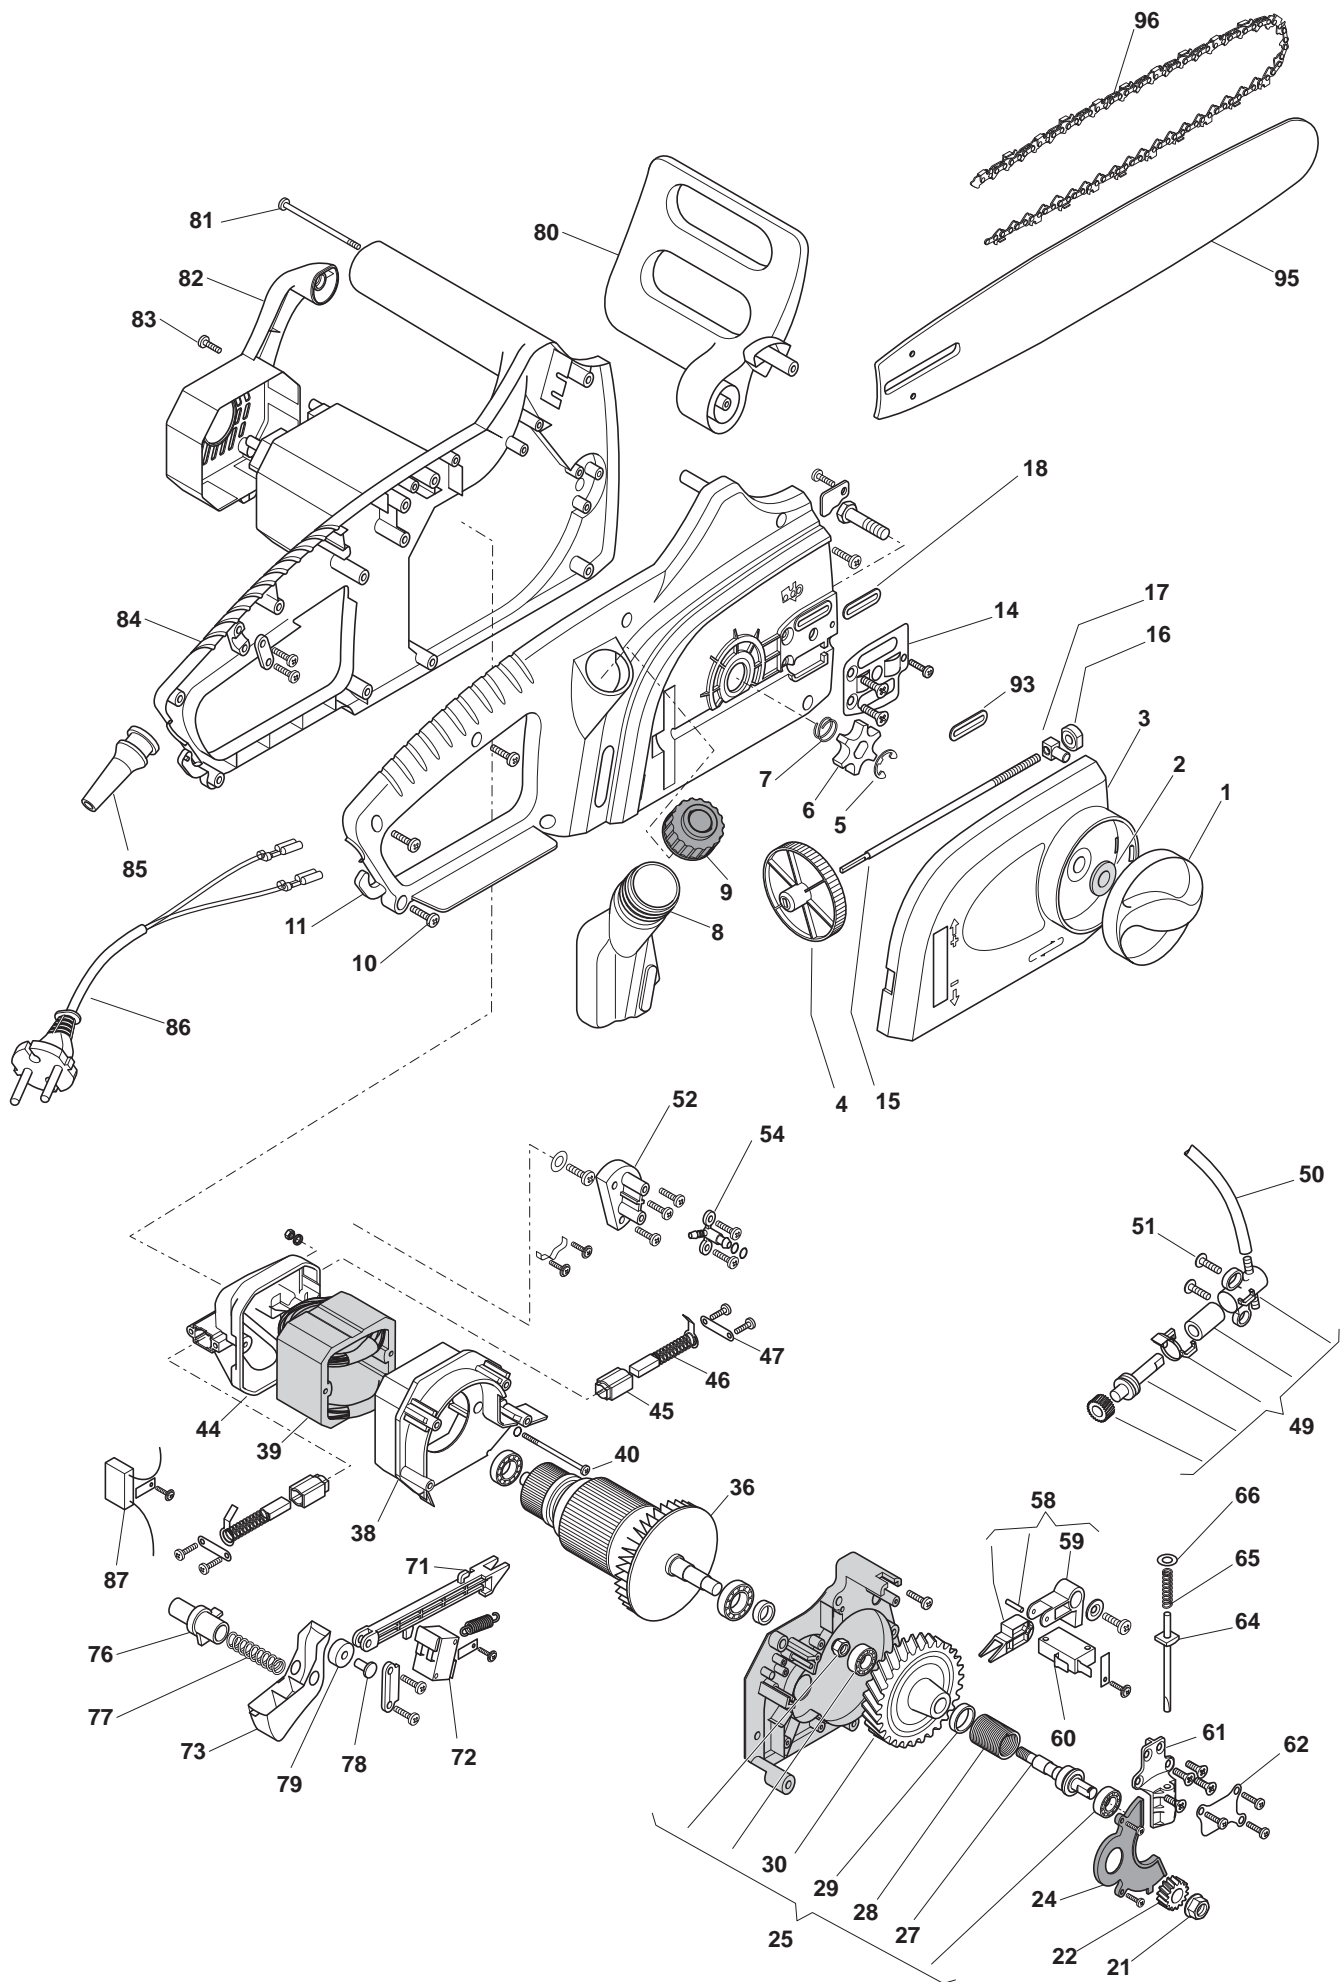

THIS INFORMATION IS NOT INTENDED FOR SALE OR RESALE, AND THIS NOTICE MUST REMAIN ON ALL COPIES.

www.ggp-group.com

Engineered to amaze you

POSITION	PART NO.	Q.Ty	DESCRIPTION	NOTES
1	118800486/0	1	Knob	
2	118800445/0	1	Bush	
3	118800487/0	1	Bar Holder	
4	118800489/0	1	Ring Nut	
5	118800466/0	1	Benzing	
6	118800413/0	1	Chain Pinion	
7	118800446/0	1	Spring	
8	118800462/0	1	Oil Tank	
9	118800460/0	1	Tank Cap	
10	118800476/0	7	Screw	
11	118800396/0	1	Handle	
14	118800426/0	1	Bar Plate	
15	118800490/0	1	Tie Rod	
16	118800488/0	1	Nut	
17	118800433/0	1	Chain Tightener Block	
18	118800435/0	1	Oil Seal	
21	118800468/0	1	Nut	
22	118800411/0	1	Pinion	
24	118800399/0	1	Dust Cover	
25	118800463/0	1	Gear Assy	
27	118800407/0	1	Shaft	
28	118800447/0	1	Spring	
29	118800406/0	1	Spacer	
30	118800412/0	1	Gear	
36	118800450/0	1	Armature	
38	118800419/0	1	Fan Baffle	
39	118800451/0	1	Stator	
40	118800431/0	2	Screw	
44	118800437/0	1	Support	
45	118800454/0	2	Support	
46	118800453/0	2	Brushes	
47	118800416/0	2	Plate	
49	118800461/0	1	Oil Pump	
50	118800405/0	1	Oil Tube	
51	118800477/0	2	Screw	
52	118800438/0	1	Bracket	
54	118800480/0	1	Pipe Connection	
58	118800464/0	1	Lever	
59	118800403/0	1	Gearshift	
60	118800400/0	1	Micro	
61	118800423/0	1	Plate	
62	118800425/0	1	Plate	
64	118800414/0	1	Rod	
65	118800448/0	1	Spring	
66	118800481/0	1	Plate	
71	118800404/0	1	Rod	
72	118800401/0	1	Switch	
73	118800439/0	1	Switch Lever	
76	118800440/0	1	Button	
77	118800449/0	1	Spring	
78	118800408/0	1	Pin	
79	118800410/0	1	Pulley	
80	118800422/0	1	Hand Guard Assy	
81	118800430/0	1	Screw	
82	118800394/0	1	End Cover	
83	118800476/0	4	Screw	
84	118800395/0	1	Handle	

POSITION	PART NO.	Q.Ty	DESCRIPTION	NOTES
85	118800443/0	1	Cord Protector	
86	118800459/0	1	Cable	
87	118800452/0	1	Capacitor	
93	118800434/0	1	Grommet	
95	118800128/0	1	Guide Bar 16"	
96	118801745/0	1	Chain 16"	