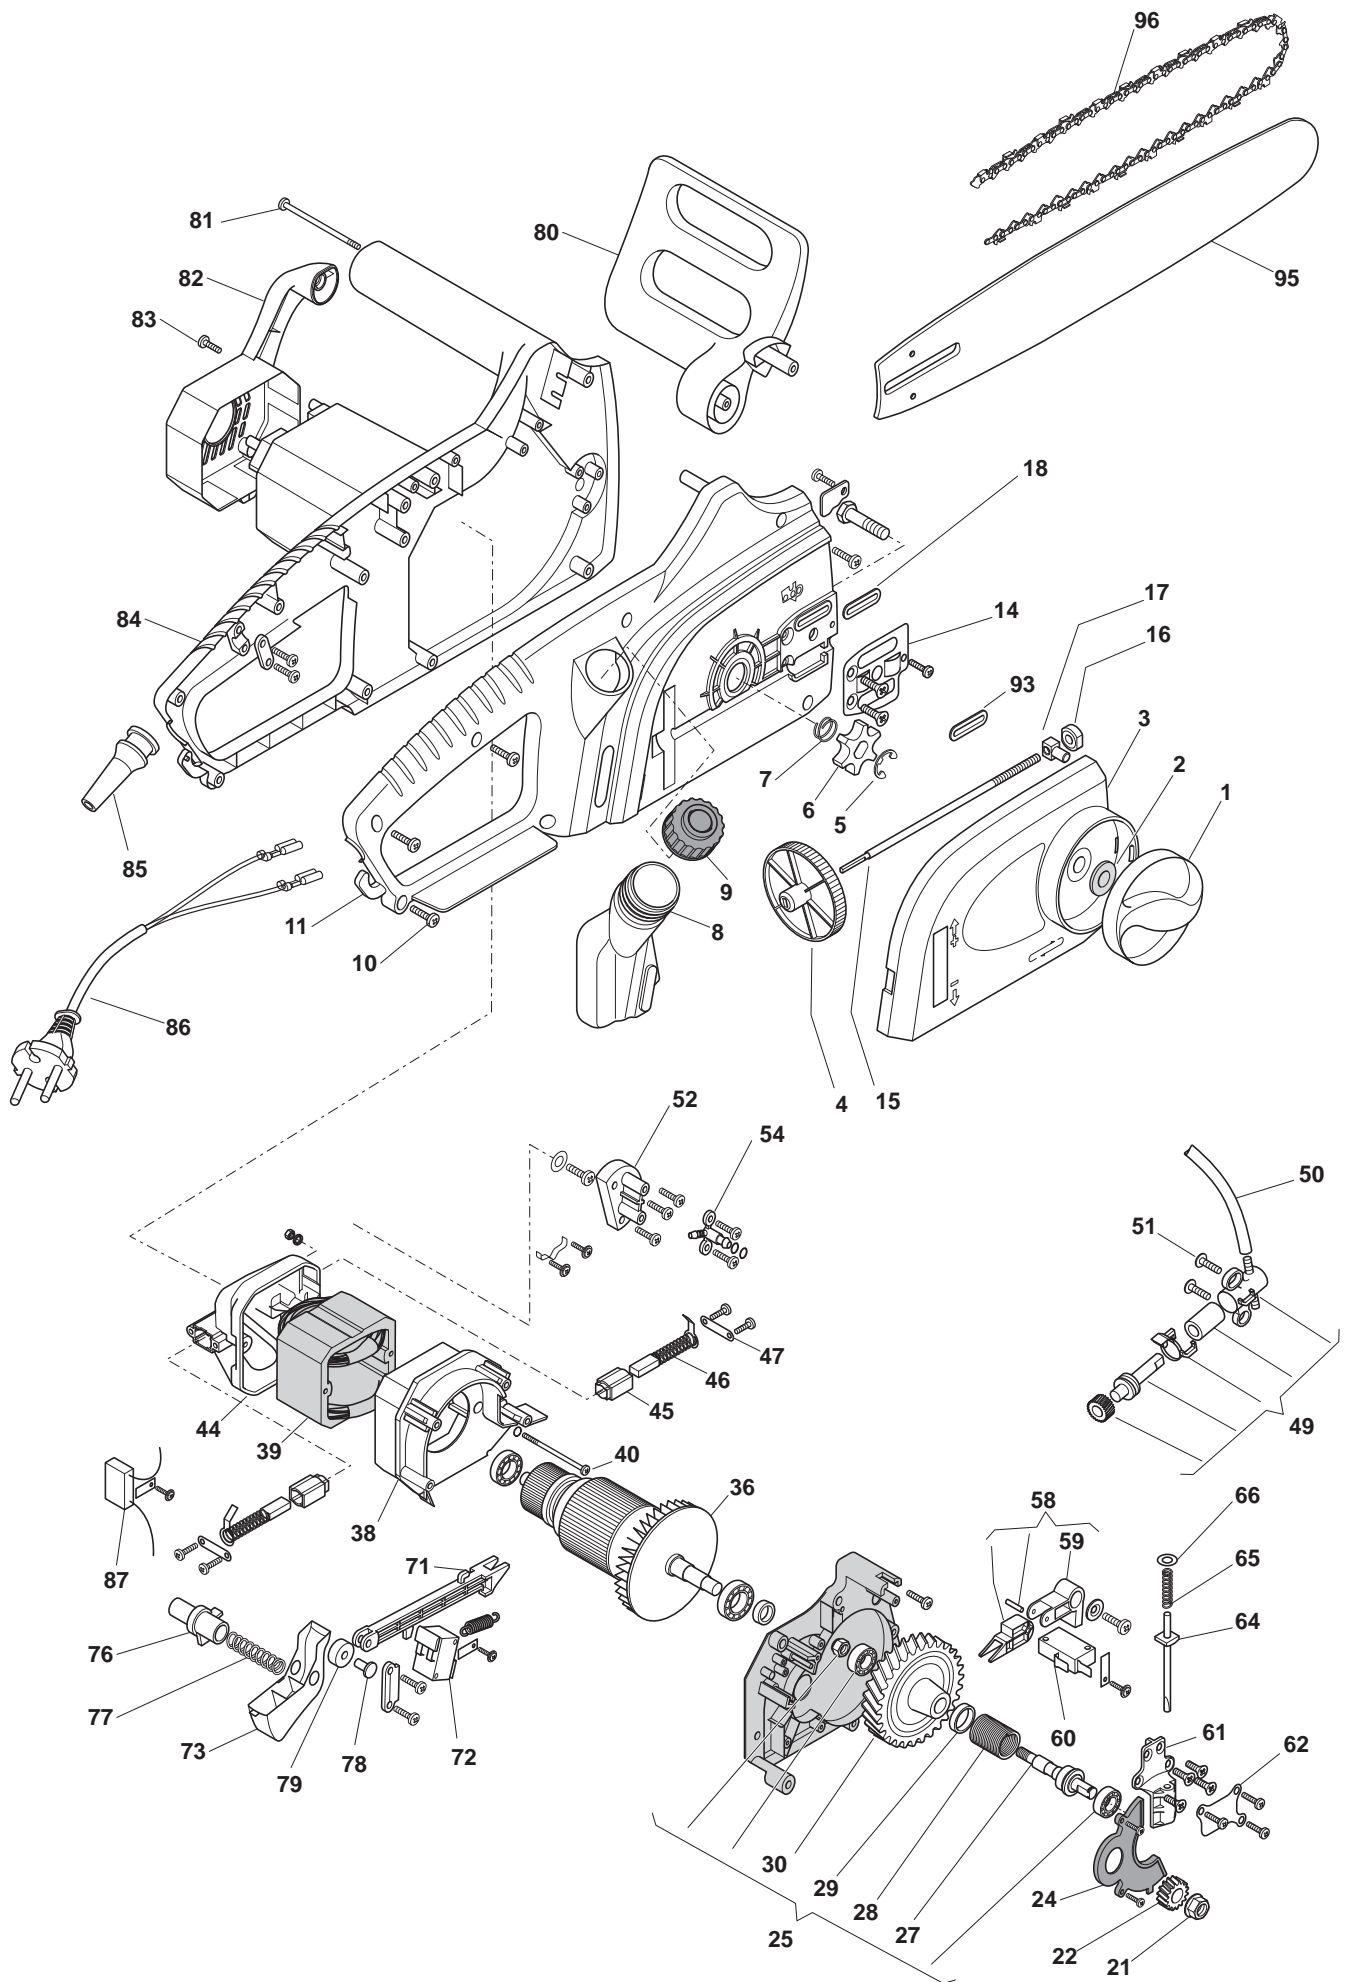

THIS INFORMATION IS NOT INTENDED FOR SALE OR RESALE, AND THIS NOTICE MUST REMAIN ON ALL COPIES.

www.ggp-group.com

Engineered to amaze you

POSITION	PART NO.	Q.Ty	DESCRIPTION	NOTES
1	118800486/0	1	Knob	
2	118800445/0	1	Bush	
3	118800487/0	1	Bar Holder	
4	118800489/0	1	Ring Nut	
5	118800466/0	1	Benzing	
6	118800413/0	1	Chain Pinion	
7	118800446/0	1	Spring	
8	118800462/0	1	Oil Tank	
9	118800460/0	1	Tank Cap	
10	118800476/0	7	Screw	
11	118800396/0	1	Handle	
14	118800426/0	1	Bar Plate	
15	118800490/0	1	Tie Rod	
16	118800488/0	1	Nut	
17	118800433/0	1	Chain Tightener Block	
18	118800435/0	1	Oil Seal	
21	118800468/0	1	Nut	
22	118800411/0	1	Pinion	
24	118800399/0	1	Dust Cover	
25	118800463/0	1	Gear Assy	
27	118800407/0	1	Shaft	
28	118800447/0	1	Spring	
29	118800406/0	1	Spacer	
30	118800412/0	1	Gear	
36	118800450/0	1	Armature	
38	118800419/0	1	Fan Baffle	
39	118800451/0	1	Stator	
40	118800431/0	2	Screw	
44	118800437/0	1	Support	
45	118800454/0	2	Support	
46	118800453/0	2	Brushes	
47	118800416/0	2	Plate	
49	118800461/0	1	Oil Pump	
50	118800405/0	1	Oil Tube	
51	118800477/0	2	Screw	
52	118800438/0	1	Bracket	
54	118800480/0	1	Pipe Connection	
58	118800464/0	1	Lever	
59	118800403/0	1	Gearshift	
60	118800400/0	1	Micro	
61	118800423/0	1	Plate	
62	118800425/0	1	Plate	
64	118800414/0	1	Rod	
65	118800448/0	1	Spring	
66	118800481/0	1	Plate	
71	118800404/0	1	Rod	
72	118800401/0	1	Switch	
73	118800439/0	1	Switch Lever	
76	118800440/0	1	Button	
77	118800449/0	1	Spring	
78	118800408/0	1	Pin	
79	118800410/0	1	Pulley	
80	118800422/0	1	Hand Guard Assy	
81	118800430/0	1	Screw	
82	118800394/0	1	End Cover	
83	118800476/0	4	Screw	
84	118800395/0	1	Handle	

POSITION	PART NO.	Q.Ty	DESCRIPTION	NOTES
85	118800443/0	1	Cord Protector	
86	118800459/0	1	Cable	
87	118800452/0	1	Capacitor	
93	118800434/0	1	Grommet	
95	118800128/0	1	Guide Bar 16"	
96	118801745/0	1	Chain 16"	