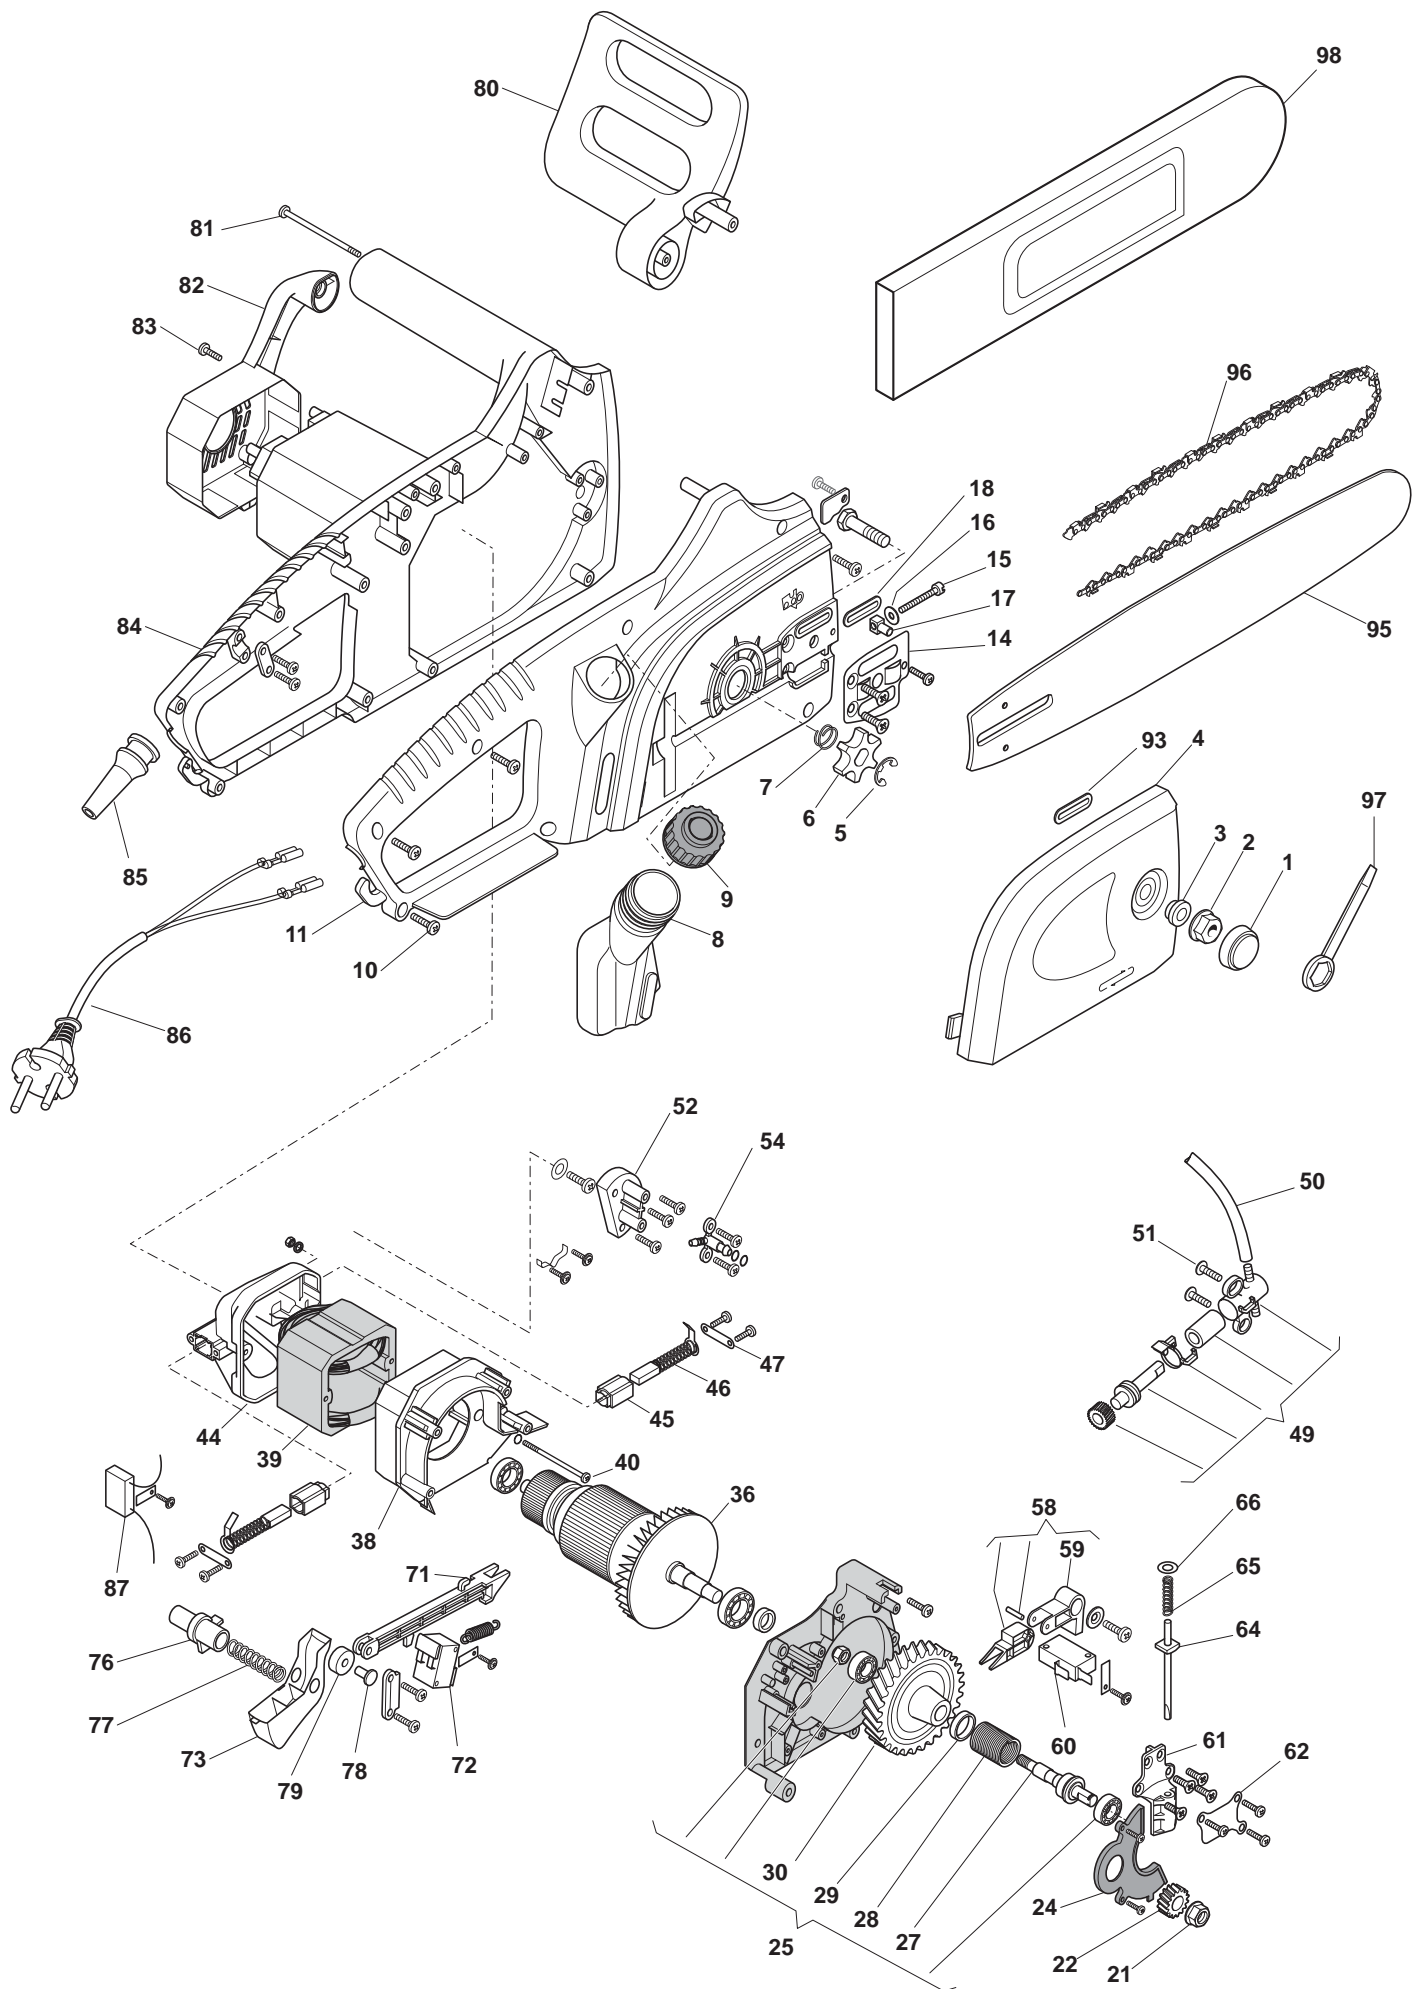

THIS INFORMATION IS NOT INTENDED FOR SALE OR RESALE, AND THIS NOTICE MUST REMAIN ON ALL COPIES.

www.ggp-group.com

Engineered to amaze you

POSITION	PART NO.	Q.Ty	DESCRIPTION	NOTES
1	118800421/0	1	Cover	
2	118800468/0	1	Nut	
3	118800445/0	1	Bush	
4	118800397/0	1	Bar Holder	
5	118800466/0	1	Benzing	
6	118800413/0	1	Chain Pinion	
7	118800446/0	1	Spring	
8	118800462/0	1	Oil Tank	
9	118800460/0	1	Tank Cap	
10	118800476/0	7	Screw	
11	118800396/0	1	Handle	
14	118800426/0	1	Bar Plate	
15	118800432/0	1	Screw	
16	118800479/0	1	Washer	
17	118800433/0	1	Chain Tightener Block	
18	118800435/0	1	Oil Seal	
21	118800468/0	1	Nut	
22	118800411/0	1	Pinion	
24	118800399/0	1	Dust Cover	
25	118800463/0	1	Gear Assy	
27	118800407/0	1	Shaft	
28	118800447/0	1	Spring	
29	118800406/0	1	Spacer	
30	118800412/0	1	Gear	
36	118800450/0	1	Armature	
38	118800419/0	1	Fan Baffle	
39	118800451/0	1	Stator	
40	118800431/0	2	Screw	
44	118800437/0	1	Support	
45	118800454/0	2	Support	
46	118800453/0	2	Brushes	
47	118800416/0	2	Plate	
49	118800461/0	1	Oil Pump	
50	118800405/0	1	Oil Tube	
51	118800477/0	2	Screw	
52	118800438/0	1	Bracket	
54	118800480/0	1	Pipe Connection	
58	118800464/0	1	Lever	
59	118800403/0	1	Gearshift	
60	118800400/0	1	Micro	
61	118800423/0	1	Plate	
62	118800425/0	1	Plate	
64	118800414/0	1	Rod	
65	118800448/0	1	Spring	
66	118800481/0	1	Plate	
71	118800404/0	1	Rod	
72	118800401/0	1	Switch	
73	118800439/0	1	Switch Lever	
76	118800440/0	1	Button	
77	118800449/0	1	Spring	
78	118800408/0	1	Pin	
79	118800410/0	1	Pulley	
80	118800422/0	1	Hand Guard Assy	
81	118800430/0	1	Screw	
82	118800394/0	1	End Cover	
83	118800476/0	4	Screw	
84	118800395/0	1	Handle	

POSITION	PART NO.	Q.Ty	DESCRIPTION	NOTES
85	118800443/0	1	Cord Protector	
86	118800459/0	1	Cable	
87	118800452/0	1	Capacitor	
93	118800434/0	1	Grommet	
95	118800127/0	1	Guide Bar 14"	
96	118801743/0	1	Chain 14"	
97	118801495/0	1	Wrench	
98	4181297	1	Chain Cover 14"	