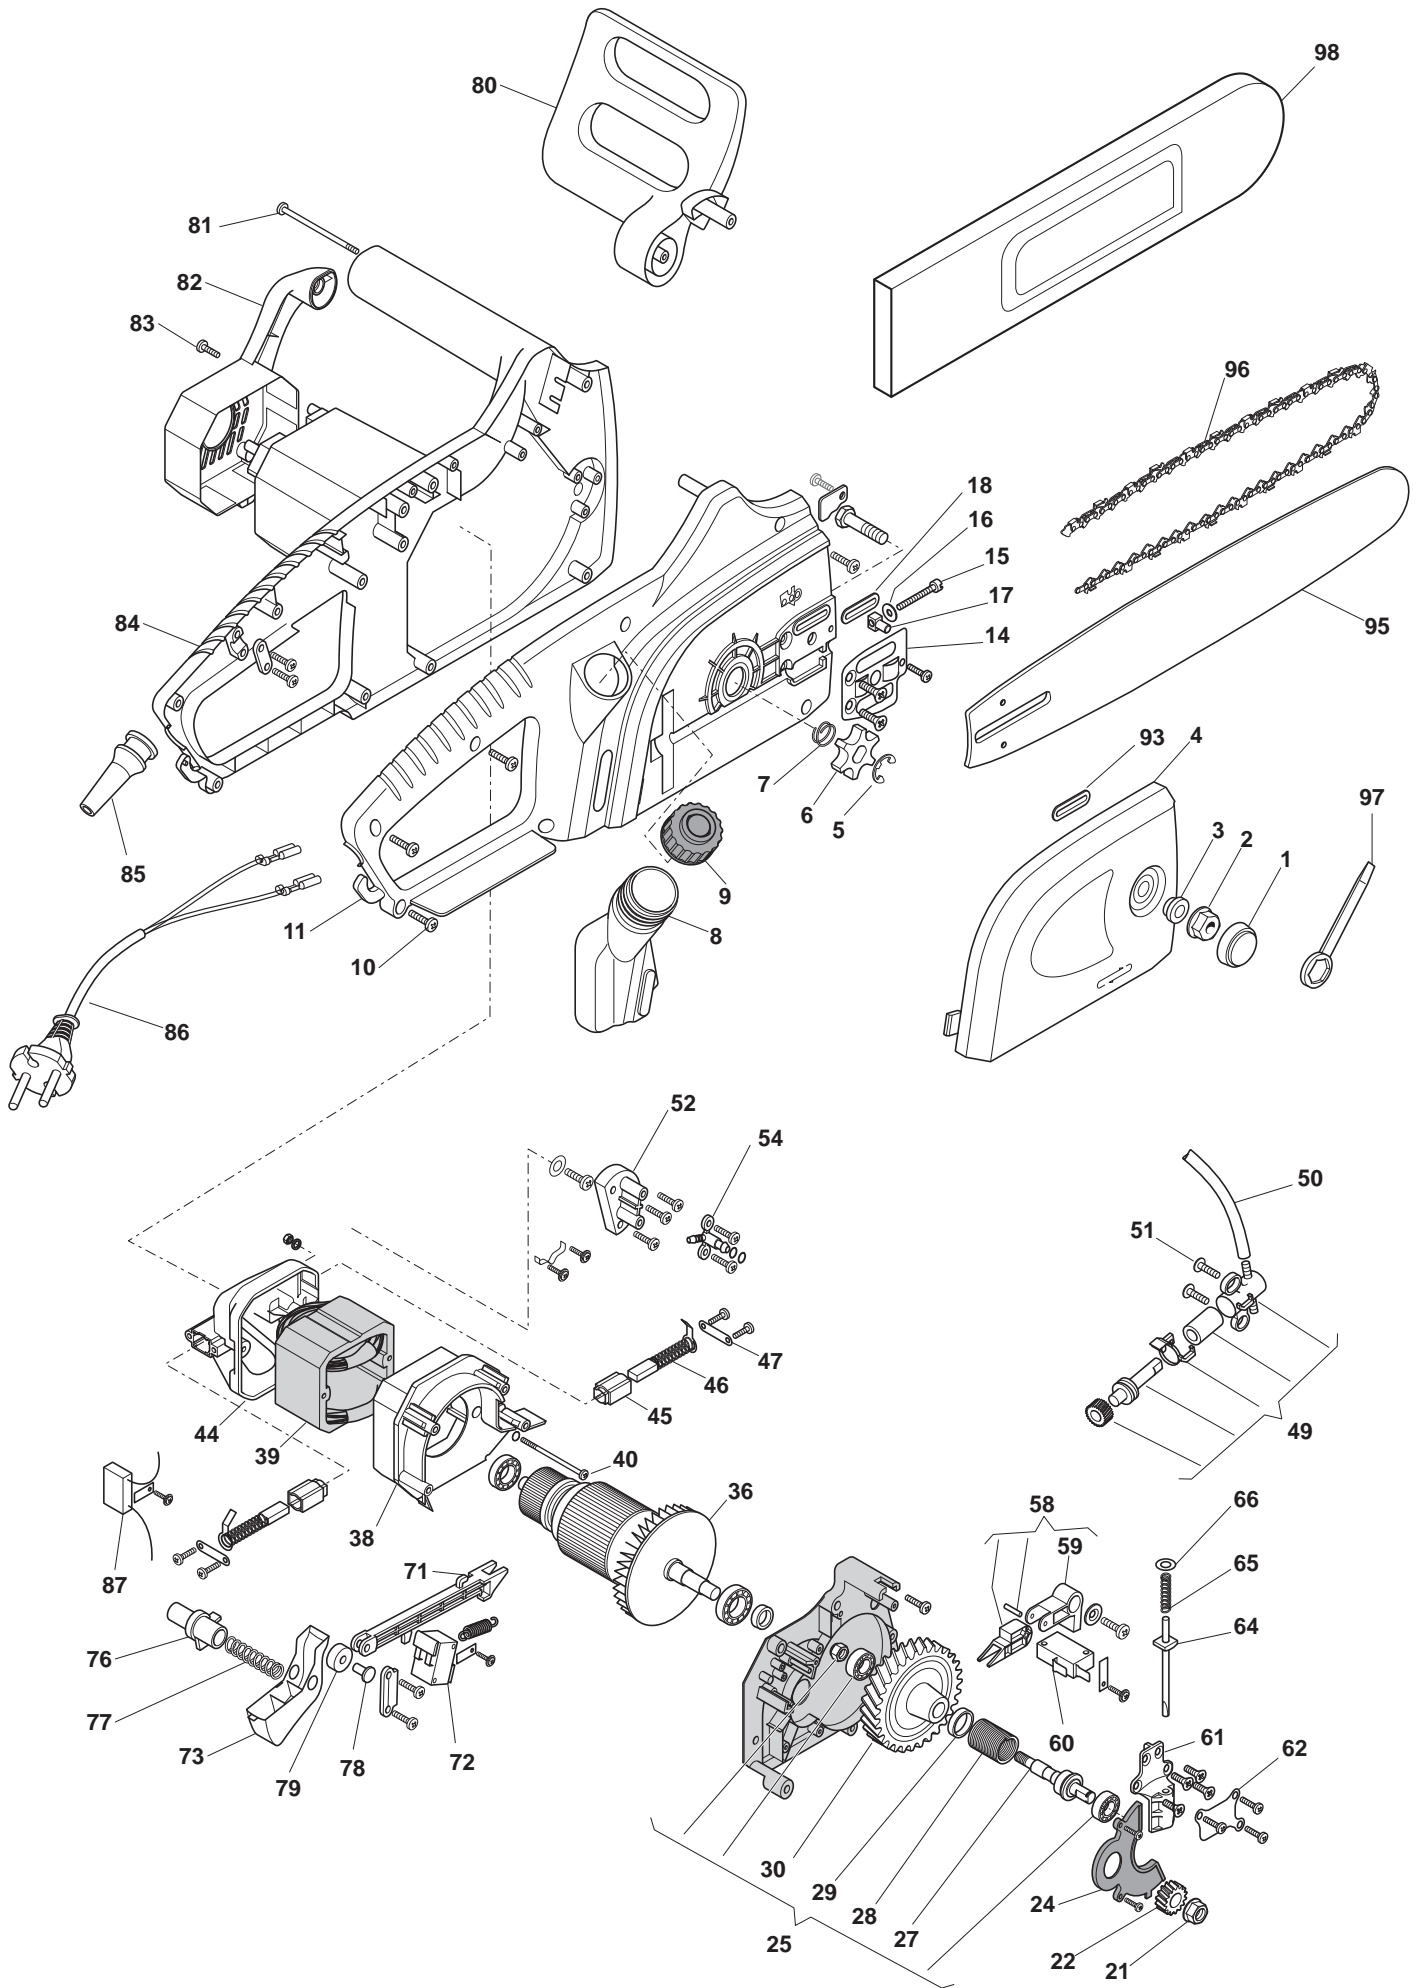

THIS INFORMATION IS NOT INTENDED FOR SALE OR RESALE, AND THIS NOTICE MUST REMAIN ON ALL COPIES.

www.ggp-group.com

Engineered to amaze you

POSITION	PART NO.	Q.Ty	DESCRIPTION	NOTES
1	118800421/0	1	Cover	
2	118800468/0	1	Nut	
3	118800445/0	1	Bush	
4	118800397/0	1	Bar Holder	
5	118800466/0	1	Benzing	
6	118800413/0	1	Chain Pinion	
7	118800446/0	1	Spring	
8	118800462/0	1	Oil Tank	
9	118800460/0	1	Tank Cap	
10	118800476/0	7	Screw	
11	118800396/0	1	Handle	
14	118800426/0	1	Bar Plate	
15	118800432/0	1	Screw	
16	118800479/0	1	Washer	
17	118800433/0	1	Chain Tightener Block	
18	118800435/0	1	Oil Seal	
21	118800468/0	1	Nut	
22	118800411/0	1	Pinion	
24	118800399/0	1	Dust Cover	
25	118800463/0	1	Gear Assy	
27	118800407/0	1	Shaft	
28	118800447/0	1	Spring	
29	118800406/0	1	Spacer	
30	118800412/0	1	Gear	
36	118800450/0	1	Armature	
38	118800419/0	1	Fan Baffle	
39	118800451/0	1	Stator	
40	118800431/0	2	Screw	
44	118800437/0	1	Support	
45	118800454/0	2	Support	
46	118800453/0	2	Brushes	
47	118800416/0	2	Plate	
49	118800461/0	1	Oil Pump	
50	118800405/0	1	Oil Tube	
51	118800477/0	2	Screw	
52	118800438/0	1	Bracket	
54	118800480/0	1	Pipe Connection	
58	118800464/0	1	Lever	
59	118800403/0	1	Gearshift	
60	118800400/0	1	Micro	
61	118800423/0	1	Plate	
62	118800425/0	1	Plate	
64	118800414/0	1	Rod	
65	118800448/0	1	Spring	
66	118800481/0	1	Plate	
71	118800404/0	1	Rod	
72	118800401/0	1	Switch	
73	118800439/0	1	Switch Lever	
76	118800440/0	1	Button	
77	118800449/0	1	Spring	
78	118800408/0	1	Pin	
79	118800410/0	1	Pulley	
80	118800422/0	1	Hand Guard Assy	
81	118800430/0	1	Screw	
82	118800394/0	1	End Cover	
83	118800476/0	4	Screw	
84	118800395/0	1	Handle	

POSITION	PART NO.	Q.Ty	DESCRIPTION	NOTES
85	118800443/0	1	Cord Protector	
86	118800459/0	1	Cable	
87	118800452/0	1	Capacitor	
93	118800434/0	1	Grommet	
95	118800127/0	1	Guide Bar 14"	
96	118801743/0	1	Chain 14"	
97	118801495/0	1	Wrench	
98	4181297	1	Chain Cover 14"	