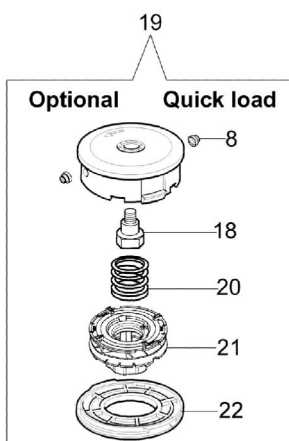

DS 3800 T - Accessories

DS 3800 T - Accessories

Ref.Nu	Qty	Part number	Description	Validity from	Validity till	Notes	Bulletin
1	1	63019018	Compl. nylon head Ø3				
2	2	3960040R	Screw				
3	1	4174278	Plate				
4	4	3802004CR	Screw				
5	1	4179113A	Skirt w/blade				
6	1	4174275R	Blade				
7	1	61042035A	Guard				
8	2	4199005A	Bushing				
9	1	61110076	Insert				
10	1	4199004	Spring				
11	1	4199031A	Nylon spool Ø3				
12	1	4095673AR	Disk				
13	1	4199035AR	Cover				
14	1	61052031	Tool kit				
15	1	63050018AR	Harness				
16	1	63050016	Hooking spring				
17	1	4199039AR	Compl. nylon head Ø3				
18	1	4199008B	Insert				
19	1	63019010A	Quick load nylon head Ø3				
20	1	4199048R	Spring				
21	1	4199049	Nylon spool				
22	1	4199046	Cover				
23	1	63019012A	Quick load nylon head Ø3				
24	1	4199042R	Nylon+spool Ø3