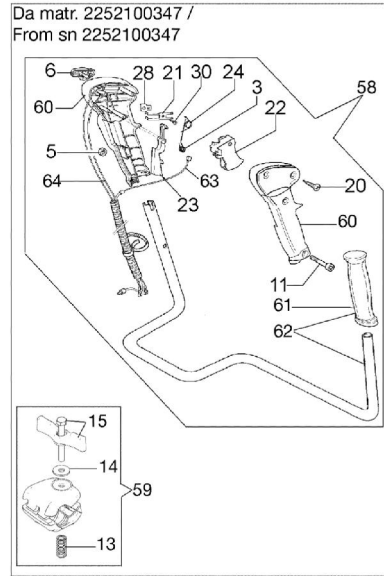

DS 3800 T - Transmission Ø26

DS 3800 T - Transmission Ø26

Ref.Nu	Qty	Part number	Description	Validity from	Validity till	Notes	Bulletin
1	1	61252029R	Compl. suupport				BT3- 093- 05/10
2	1	61252043	Compl. case				
3	1	61170095	Spring				
4	4	61030012R	Clamp				BT3- 093- 05/10
5	5	3914003R	Nut				BT3- 092- 03/10, BT3- 113- 03/12
6	1	61170094	Slide control				
7	1	61250181R	Sleeve				
8	1	61250180R	Plate				
9	1	3980011	Nut				
10	1	66030012	Washer				
11	2	3801016R	Screw		matr. 2252100346		BT3- 092- 03/10, BT3- 113- 03/12
12	1	61040155	Compl. clamp		matr. 2252100346		BT3- 092- 03/10, BT3- 113- 03/12
13	1	61040044	Spring				BT3- 092- 03/10
14	1	3918013	Washer				BT3- 092- 03/10
15	1	61042030	Knob				BT3- 092- 03/10
16	1	61202023R	Tube Ø26				BT3- 093- 05/10
17	1	61170075R	Drive shaft				BT3- 093- 05/10
18	1	61040140R	Knob		matr. 2252100346		BT3- 113- 03/12