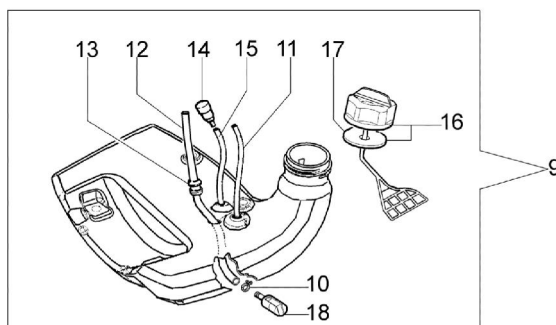

DS 3800 T - Fuel tank and air filter

DS 3800 T - Fuel tank and air filter

Ref.Nu	Qty	Part number	Description	Validity from	Validity till	Notes	Bulletin
1	1	61200019AR	Gasket				
2	1	61200198	Insulator				
3	1	3801015	Screw				
4	1	61250075R	Support				
5	1	61200196R	Gasket				
6	1	2318735CR	Carburetor WT-870C				BT3-089-03/10
7	1	61170016R	Air filter				
8	1	61250207R	Filter cover				
9	1	61250076R	Tank				
10	1	4098377	Band				
11	2	61070078	Hose				
12	1	61170131	Hose				
13	1	4161211	Bush				
14	1	61070011AR	Breather valve				
15	1	61200030AR	Hose				
16	1	61252040R	Complete cap				
17	1	61070006	Gasket				
18	1	094600450R	Fuel filter				
19	1	61250035AR	Stand	s.n 2259433747			BT3-087-02/10
20	5	3819006R	Washer				
21	5	3918005	Washer				
22	1	3801013R	Screw				
23	2	4175082	Screw				
24	1	61250027R	Lever				
25	1	3960087	Screw				
26	1	61250028BR	Shutter				
27	1	3916004R	Washer				
28	4	61200128R	Insert				
29	4	3916008R	Washer				
30	4	61200129R	Spring				
31	4	3801016R	Screw				
32	1	61250026R	Guard				
33	1	61250257	Hose				BT3-089-03/10
34	1	61202038R	Gasket set