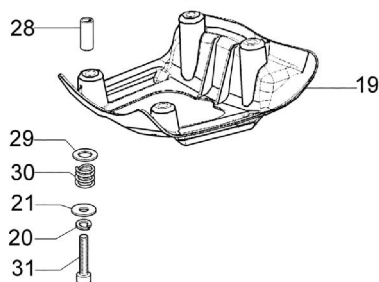

DS 3800 T - Fuel tank and air filter

DS 3800 T - Fuel tank and air filter

Ref.Nu	Qty	Part number	Description	Validity from	Validity till	Notes	Bulletin
1	1	61200019AR	Gasket				
2	1	61200198	Insulator				
3	1	3801015	Screw				
4	1	61250075R	Support				
5	1	61200196R	Gasket				
6	1	2318735CR	Carburetor WT-870C				BT3-089-03/10
7	1	61170016R	Air filter				
8	1	61250207R	Filter cover				
9	1	61250076R	Tank				
10	1	4098377	Band				
11	2	61070078	Hose				
12	1	61170131	Hose				
13	1	4161211	Bush				
14	1	61070011AR	Breather valve				
15	1	61200030AR	Hose				
16	1	61252040R	Complete cap				
17	1	61070006	Gasket				
18	1	094600450R	Fuel filter				
19	1	61250035AR	Stand	s.n 2259433747			BT3-087-02/10
20	5	3819006R	Washer				
21	5	3918005	Washer				
22	1	3801013R	Screw				
23	2	4175082	Screw				
24	1	61250027R	Lever				
25	1	3960087	Screw				
26	1	61250028BR	Shutter				
27	1	3916004R	Washer				
28	4	61200128R	Insert				
29	4	3916008R	Washer				
30	4	61200129R	Spring				
31	4	3801016R	Screw				
32	1	61250026R	Guard				
33	1	61250257	Hose				BT3-089-03/10
34	1	61202038R	Gasket set