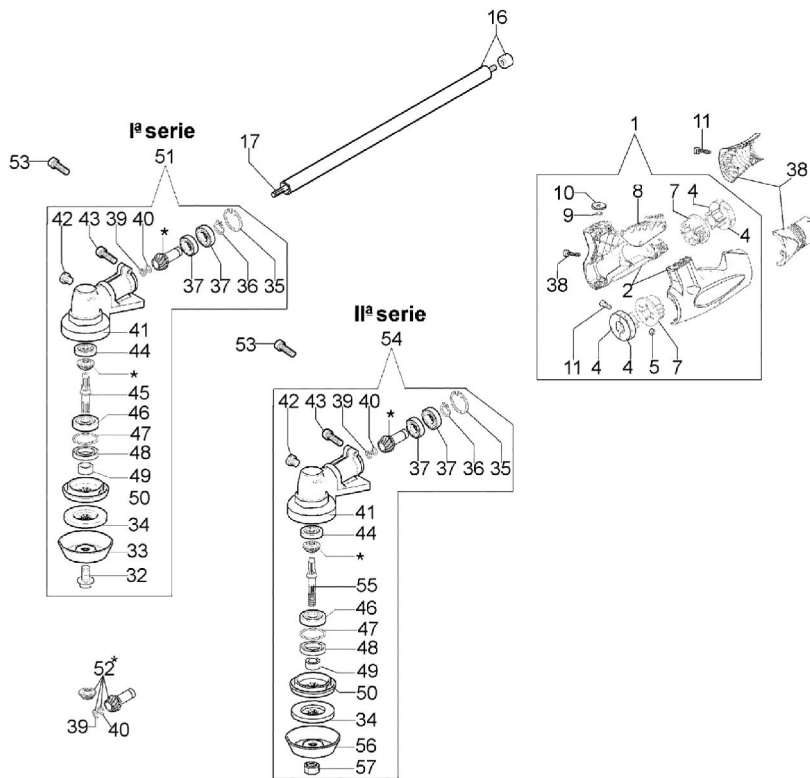

| Ref.Nu | Qty | Part number | Description    | Validity from   | Validity till | Notes  | Bulletin              |
|--------|-----|-------------|----------------|-----------------|---------------|--------|-----------------------|
| 35     | 1   | 61200067R   | Spring         |                 |               |        |                       |
| 36     | 2   | 3960099R    | Screw          |                 |               |        |                       |
| 37     | 1   | 61250104R   | Clutch drum    |                 |               |        | BT3-<br>093-<br>05/10 |
| 38     | 1   | 61250106R   | Bushing        |                 |               |        |                       |
| 39     | 1   | 61250022R   | Clamp          |                 |               |        |                       |
| 40     | 1   | 61250021R   | Clamp          |                 |               |        |                       |
| 41     | 1   | 50050126    | Spark plug cap | matr.2251077046 |               | Ø 5 mm | BT3-<br>105-<br>04/11 |

# DS 3800 T - Fuel tank and air filter

DS 3800 T - Transmission Ø26