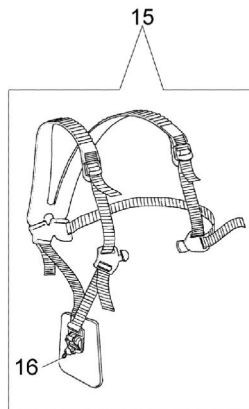

DS 3800 T - Accessories

DS 3800 T - Accessories

Ref.Nu	Qty	Part number	Description	Validity from	Validity till	Notes	Bulletin
1	1	63019018	Compl. nylon head Ø3				
2	2	3960040R	Screw				
3	1	4174278	Plate				
4	4	3802004CR	Screw				
5	1	4179113A	Skirt w/blade				
6	1	4174275R	Blade				
7	1	61042035A	Guard				
8	2	4199005A	Bushing				
9	1	61110076	Insert				
10	1	4199004	Spring				
11	1	4199031A	Nylon spool Ø3				
12	1	4095673AR	Disk				
13	1	4199035AR	Cover				
14	1	61052031	Tool kit				
15	1	63050018AR	Harness				
16	1	63050016	Hooking spring				
17	1	4199039AR	Compl. nylon head Ø3				
18	1	4199008B	Insert				
19	1	63019010A	Quick load nylon head Ø3				
20	1	4199048R	Spring				
21	1	4199049	Nylon spool				
22	1	4199046	Cover				
23	1	63019012A	Quick load nylon head Ø3				
24	1	4199042R	Nylon+spool Ø3