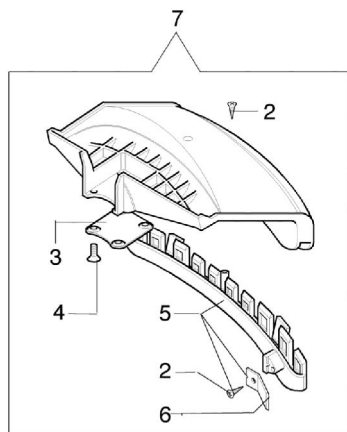

DS 3800 T - Accessories

DS 3800 T - Accessories

Ref.Nu	Qty	Part number	Description	Validity from	Validity till	Notes	Bulletin
1	1	63019018	Compl. nylon head Ø3				
2	2	3960040R	Screw				
3	1	4174278	Plate				
4	4	3802004CR	Screw				
5	1	4179113A	Skirt w/blade				
6	1	4174275R	Blade				
7	1	61042035A	Guard				
8	2	4199005A	Bushing				
9	1	61110076	Insert				
10	1	4199004	Spring				
11	1	4199031A	Nylon spool Ø3				
12	1	4095673AR	Disk				
13	1	4199035AR	Cover				
14	1	61052031	Tool kit				
15	1	63050018AR	Harness				
16	1	63050016	Hooking spring				
17	1	4199039AR	Compl. nylon head Ø3				
18	1	4199008B	Insert				
19	1	63019010A	Quick load nylon head Ø3				
20	1	4199048R	Spring				
21	1	4199049	Nylon spool				
22	1	4199046	Cover				
23	1	63019012A	Quick load nylon head Ø3				
24	1	4199042R	Nylon+spool Ø3