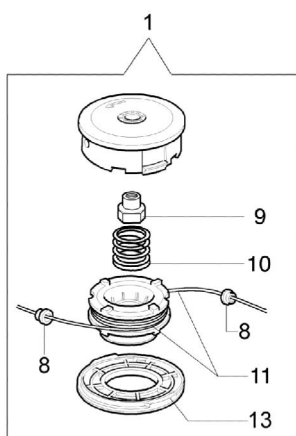

DS 3800 T - Accessories

DS 3800 T - Accessories

Ref.Nu	Qty	Part number	Description	Validity from	Validity till	Notes	Bulletin
1	1	63019018	Compl. nylon head Ø3				
2	2	3960040R	Screw				
3	1	4174278	Plate				
4	4	3802004CR	Screw				
5	1	4179113A	Skirt w/blade				
6	1	4174275R	Blade				
7	1	61042035A	Guard				
8	2	4199005A	Bushing				
9	1	61110076	Insert				
10	1	4199004	Spring				
11	1	4199031A	Nylon spool Ø3				
12	1	4095673AR	Disk				
13	1	4199035AR	Cover				
14	1	61052031	Tool kit				
15	1	63050018AR	Harness				
16	1	63050016	Hooking spring				
17	1	4199039AR	Compl. nylon head Ø3				
18	1	4199008B	Insert				
19	1	63019010A	Quick load nylon head Ø3				
20	1	4199048R	Spring				
21	1	4199049	Nylon spool				
22	1	4199046	Cover				
23	1	63019012A	Quick load nylon head Ø3				
24	1	4199042R	Nylon+spool Ø3