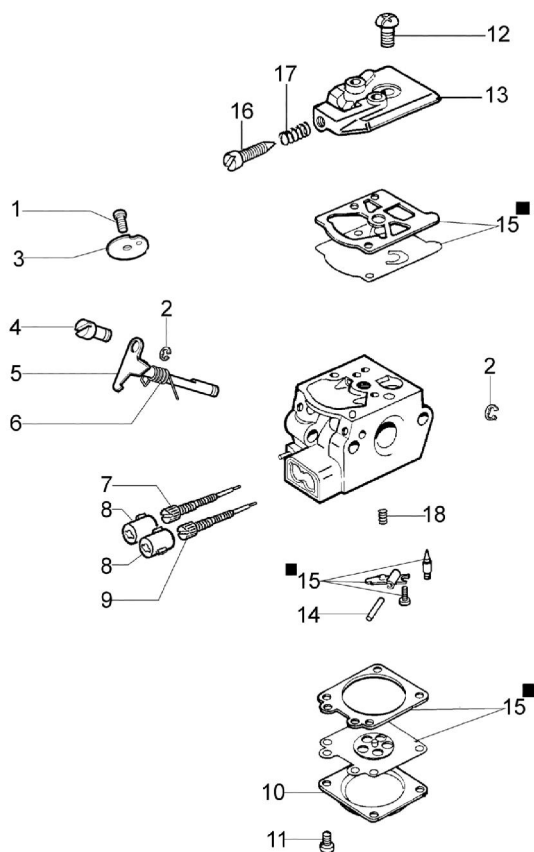

DS 3800 T - Carburatore WT-870

Walbro WT-870B

15 ■ KIT RIPARAZIONE
REPAIR KIT

DS 3800 T - Carburetor WT-870

Ref.Nu	Qty	Part number	Description	Validity from	Validity till	Notes	Bulletin
1	1	50010141	Screw				
2	2	095000164	Ring				
3	1	095000141	Shutter				
4	1	2318211	Pin				
5	1	2318786	Shaft				
6	1	094600208	Spring				
7	1	2318736	Adjust. screw				
8	2	2318687	Caps-lock				
9	1	2318631	Adjust. screw				
10	1	2318191	Cover				
11	4	035000162	Screw				
12	1	003300197	Screw				
13	1	50050107	Cover				
14	1	003300201	Spindle				
15	1	2318671	Repair kit				
16	1	074000240	Adjust.screw				
17	1	094600148	Spring				
18	1	2318607	Spring