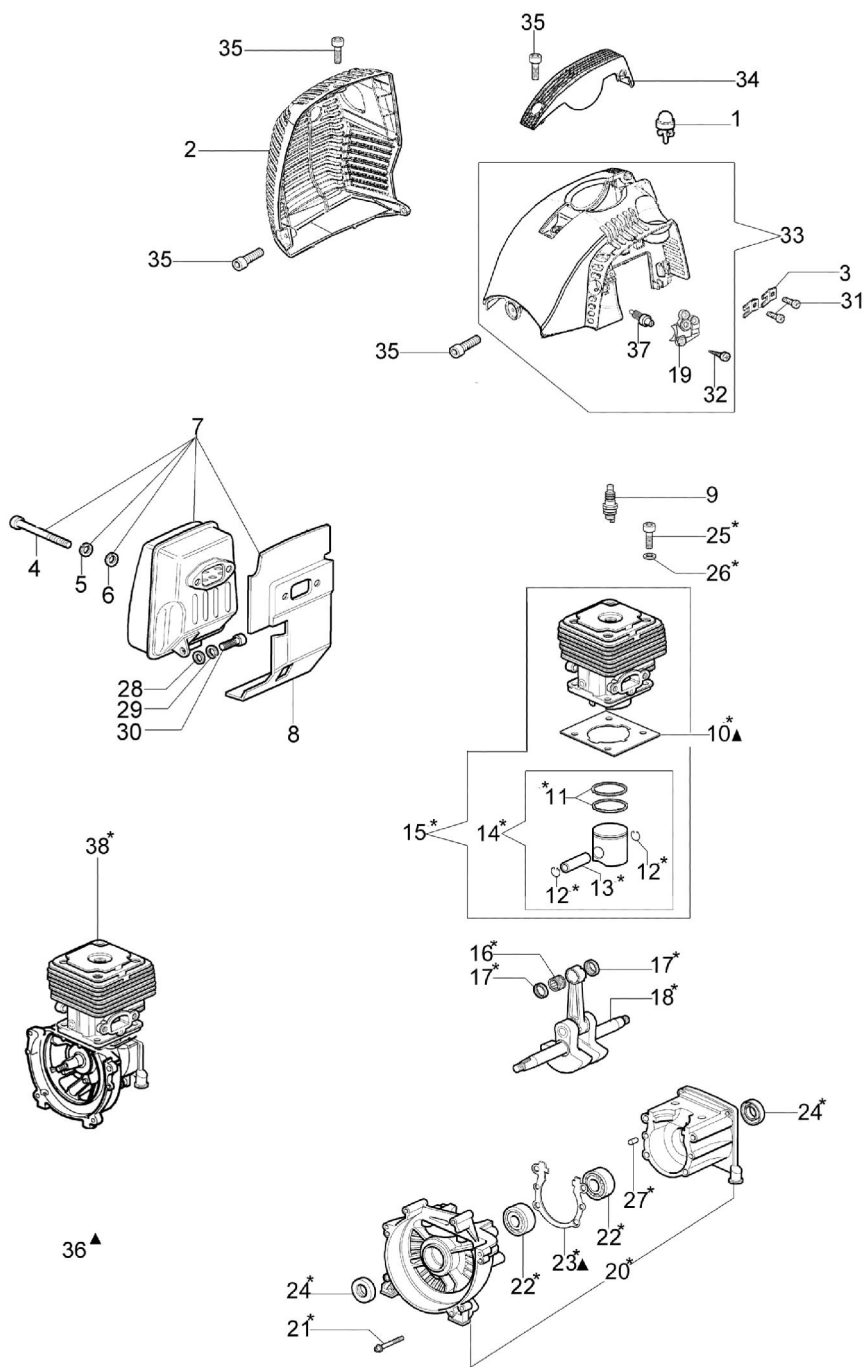

DS 3800 T - Engine

DS 3800 T - Engine

Ref.Nu	Qty	Part number	Description	Validity from	Validity till	Notes	Bulletin
1	1	2318817R	Air purge				
2	1	61250118AR	Muffler cover				
3	2	4191069B	Plate		matr.2250193407		BT3- 102- 01/11
4	2	3801069R	Screw				
5	2	3819036R	Washer				
6	2	3916006	Washer				
7	1	61250192AR	Compl. muffler KAT EURO 2				
8	1	61210035R	Deflector				
9	1	3055115	Spark plug				
10	1	61200007AR	Gasket				
11	2	003300015R	Piston ring				BT3- 114- 05/12
12	2	004900061R	Ring				BT3- 114- 05/12
13	1	50110047R	Piston pin				BT3- 114- 05/12
14	1	61212004A	Piston assy Ø38	matr. 2252100347			BT3- 114- 05/12
15	1	61212005A	Compl. cylinder	matr. 2252100347			BT3- 114- 05/12
16	1	50110044R	Bearing				
17	2	50110043R	Spacer				
18	1	61200001R	Crankshaft				
19	1	61250250	Stopper				BT3- 089- 03/10
20	1	61200113AR	Crankcase assy				
21	4	3860096	Screw				
22	2	094000006R	Bearing				
23	1	61200006R	Gasket				
24	2	094000099R	Seal ring				
25	4	094000101R	Screw				
26	4	3833073R	Washer				
27	2	3023008R	Plug				
28	1	3916005R	Sealing washer				
29	1	3819006R	Washer				
30	1	3801010R	Screw				
31	2	3960030	Screw		matr.2250193407		BT3-