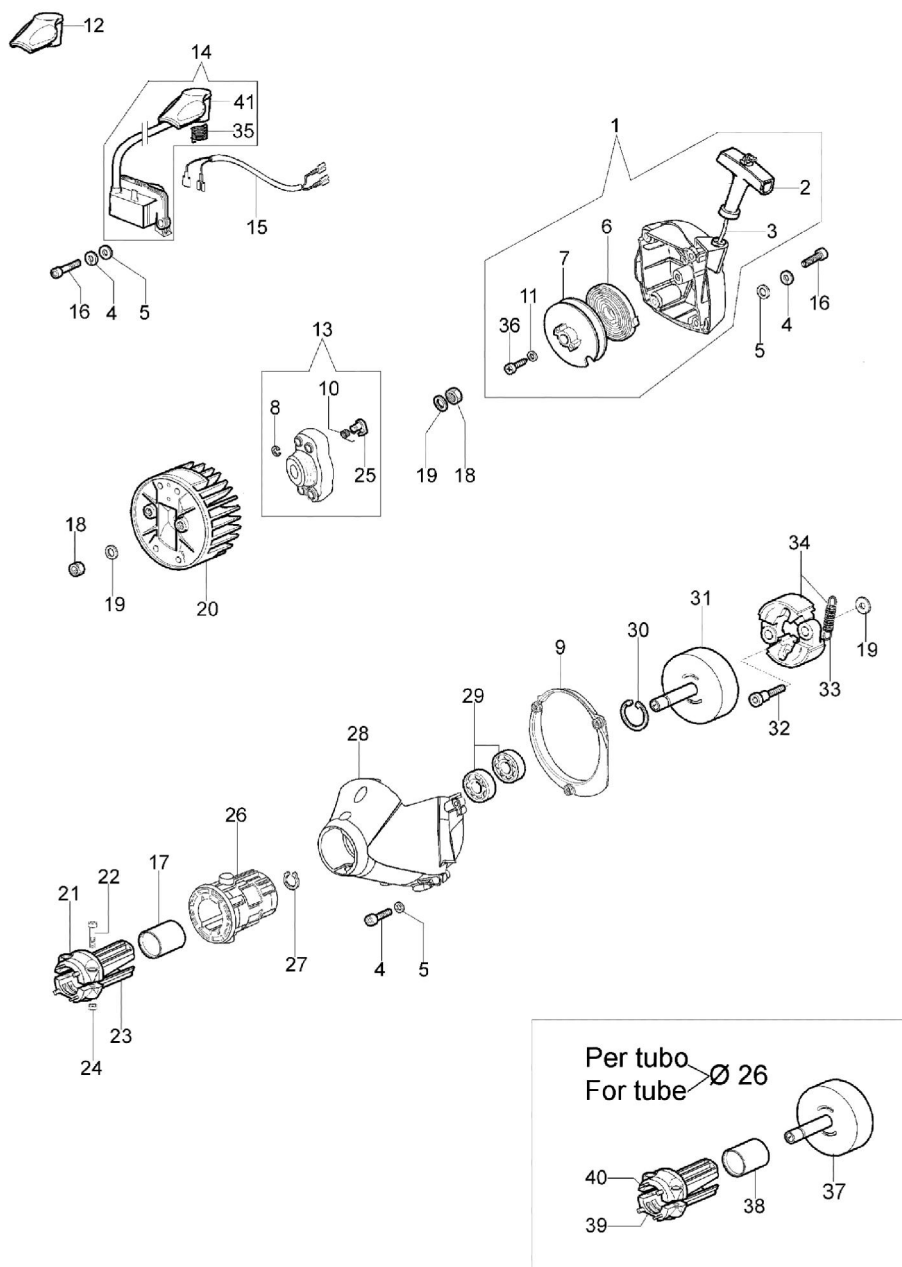

DS 3800 T - Starter assy and clutch

DS 3800 T - Starter assy and clutch

Ref.Nu	Qty	Part number	Description	Validity from	Validity till	Notes	Bulletin
1	1	61250203R	Starter assy				
2	1	61200015R	Starter handle				
3	1	4098073R	Starter rope				
4	8	3916006	Washer				
5	8	3916005R	Sealing washer				
6	1	004000132R	Spring				
7	1	4191018BR	Starter pulley				
8	2	3024007	Ring				
9	1	61250056R	Flange				
10	2	4191017A	Spring				
11	3	3918006	Washer				
12	1	61200012R	Spark plug cap		matr.2251077045	Ø 7 mm	BT3-105-04/11
13	1	61252002R	Clutch driver				
14	1	61250197AR	Ignition coil	matr.2251077046			BT3-105-04/11
15	1	61250282R	Cable	matr.2250193408			BT3-102-01/11
15	1	61250047R	Cable		matr.2250193407		BT3-102-01/11
16	8	3801013R	Screw				
17	1	4196038	Bushing				
18	1	3912009	Nut				
19	1	3818011A	Washer				
20	1	61250014AR	Flywheel				
21	1	61250019R	Clamp				
22	2	3801016R	Screw				
23	1	61250020R	Clamp				
24	1	3914003R	Nut				
25	2	4191016	Pawl				
26	1	61250023R	Sleeve				
27	1	3024015	Seeger				
28	1	61250017AR	Starter case				
29	1	3035015R	Bearing				
30	1	3025022R	Seeger				
31	1	61250105AR	Clutch drum				BT3-093-05/10
32	2	4191027FR	Pin				
33	1	4191028R	Spring				
34	1	4191153AR	Clutch