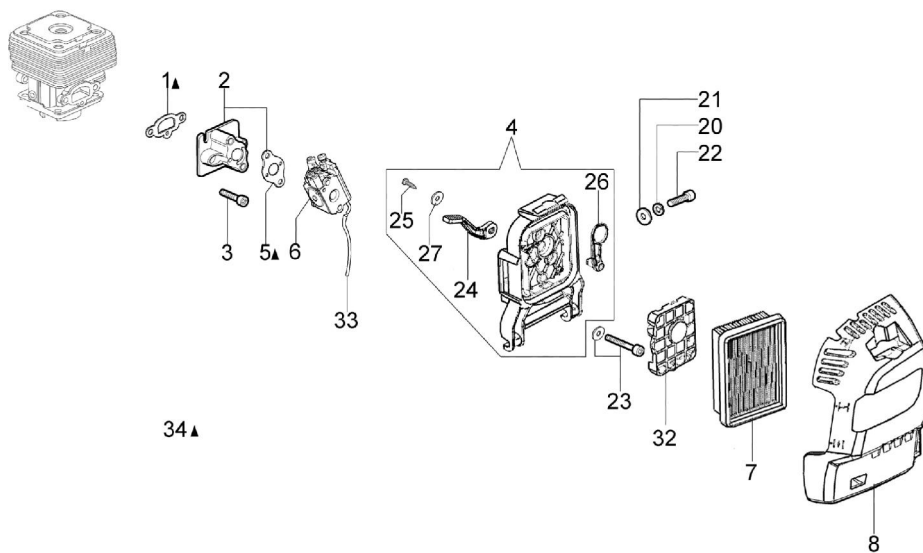

DS 3800 T - Fuel tank and air filter

DS 3800 T - Fuel tank and air filter

Ref.Nu	Qty	Part number	Description	Validity from	Validity till	Notes	Bulletin
1	1	61200019AR	Gasket				
2	1	61200198	Insulator				
3	1	3801015	Screw				
4	1	61250075R	Support				
5	1	61200196R	Gasket				
6	1	2318735CR	Carburetor WT-870C				BT3-089-03/10
7	1	61170016R	Air filter				
8	1	61250207R	Filter cover				
9	1	61250076R	Tank				
10	1	4098377	Band				
11	2	61070078	Hose				
12	1	61170131	Hose				
13	1	4161211	Bush				
14	1	61070011AR	Breather valve				
15	1	61200030AR	Hose				
16	1	61252040R	Complete cap				
17	1	61070006	Gasket				
18	1	094600450R	Fuel filter				
19	1	61250035AR	Stand	s.n 2259433747			BT3-087-02/10
20	5	3819006R	Washer				
21	5	3918005	Washer				
22	1	3801013R	Screw				
23	2	4175082	Screw				
24	1	61250027R	Lever				
25	1	3960087	Screw				
26	1	61250028BR	Shutter				
27	1	3916004R	Washer				
28	4	61200128R	Insert				
29	4	3916008R	Washer				
30	4	61200129R	Spring				
31	4	3801016R	Screw				
32	1	61250026R	Guard				
33	1	61250257	Hose				BT3-089-03/10
34	1	61202038R	Gasket set