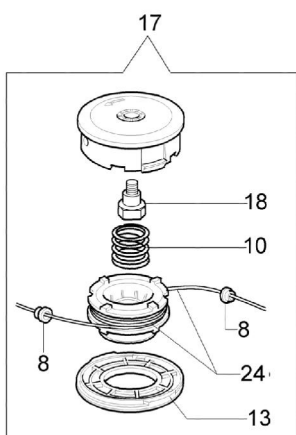

DS 3800 T - Accessories

DS 3800 T - Accessories

Ref.Nu	Qty	Part number	Description	Validity from	Validity till	Notes	Bulletin
1	1	63019018	Compl. nylon head Ø3				
2	2	3960040R	Screw				
3	1	4174278	Plate				
4	4	3802004CR	Screw				
5	1	4179113A	Skirt w/blade				
6	1	4174275R	Blade				
7	1	61042035A	Guard				
8	2	4199005A	Bushing				
9	1	61110076	Insert				
10	1	4199004	Spring				
11	1	4199031A	Nylon spool Ø3				
12	1	4095673AR	Disk				
13	1	4199035AR	Cover				
14	1	61052031	Tool kit				
15	1	63050018AR	Harness				
16	1	63050016	Hooking spring				
17	1	4199039AR	Compl. nylon head Ø3				
18	1	4199008B	Insert				
19	1	63019010A	Quick load nylon head Ø3				
20	1	4199048R	Spring				
21	1	4199049	Nylon spool				
22	1	4199046	Cover				
23	1	63019012A	Quick load nylon head Ø3				
24	1	4199042R	Nylon+spool Ø3