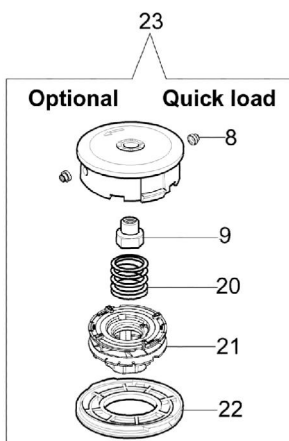

DS 3800 T - Accessories

DS 3800 T - Accessories

Ref.Nu	Qty	Part number	Description	Validity from	Validity till	Notes	Bulletin
1	1	63019018	Compl. nylon head Ø3				
2	2	3960040R	Screw				
3	1	4174278	Plate				
4	4	3802004CR	Screw				
5	1	4179113A	Skirt w/blade				
6	1	4174275R	Blade				
7	1	61042035A	Guard				
8	2	4199005A	Bushing				
9	1	61110076	Insert				
10	1	4199004	Spring				
11	1	4199031A	Nylon spool Ø3				
12	1	4095673AR	Disk				
13	1	4199035AR	Cover				
14	1	61052031	Tool kit				
15	1	63050018AR	Harness				
16	1	63050016	Hooking spring				
17	1	4199039AR	Compl. nylon head Ø3				
18	1	4199008B	Insert				
19	1	63019010A	Quick load nylon head Ø3				
20	1	4199048R	Spring				
21	1	4199049	Nylon spool				
22	1	4199046	Cover				
23	1	63019012A	Quick load nylon head Ø3				
24	1	4199042R	Nylon+spool Ø3