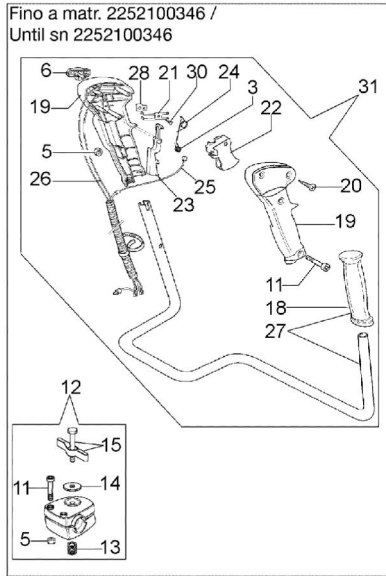

DS 3800 T - Transmission Ø26

DS 3800 T - Transmission Ø26

Ref.Nu	Qty	Part number	Description	Validity from	Validity till	Notes	Bulletin
1	1	61252029R	Compl. suupport				BT3- 093- 05/10
2	1	61252043	Compl. case				
3	1	61170095	Spring				
4	4	61030012R	Clamp				BT3- 093- 05/10
5	5	3914003R	Nut				BT3- 092- 03/10, BT3- 113- 03/12
6	1	61170094	Slide control				
7	1	61250181R	Sleeve				
8	1	61250180R	Plate				
9	1	3980011	Nut				
10	1	66030012	Washer				
11	2	3801016R	Screw		matr. 2252100346		BT3- 092- 03/10, BT3- 113- 03/12
12	1	61040155	Compl. clamp		matr. 2252100346		BT3- 092- 03/10, BT3- 113- 03/12
13	1	61040044	Spring				BT3- 092- 03/10
14	1	3918013	Washer				BT3- 092- 03/10
15	1	61042030	Knob				BT3- 092- 03/10
16	1	61202023R	Tube Ø26				BT3- 093- 05/10
17	1	61170075R	Drive shaft				BT3- 093- 05/10
18	1	61040140R	Knob		matr. 2252100346		BT3- 113- 03/12