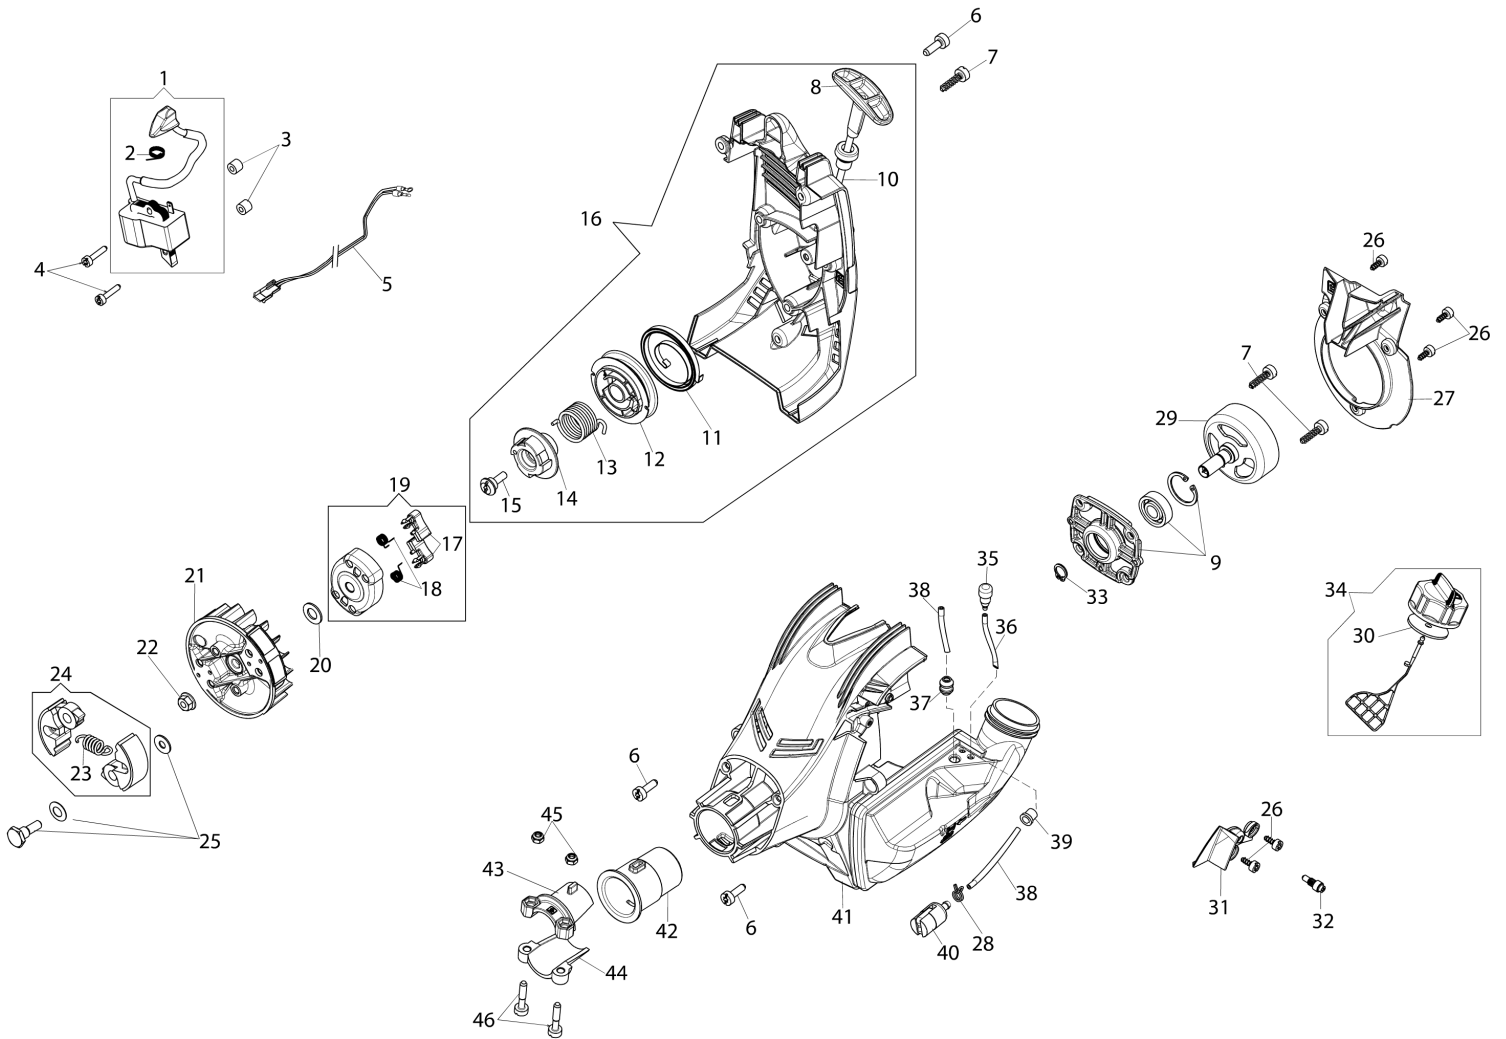

Ref.Nu	Qty	Part number	Description	Validity from	Validity till	Notes	Bulletin
1	1	2501002R	Ignition coil				
2	1	50050127	Spring				
3	2	50160218	Spacer				
4	2	3891020R	Screw				
5	1	61370059R	Cable				
6	7	3891043R	Screw				
7	7	3893060R	Screw				
8	1	61370082R	Handle				
9	1	61370256	Flange kit				
10	1	61370024R	Rope				
11	1	61070036R	Spring				
12	1	61370022R	Pulley				
13	1	61240059R	Spring				
14	1	61370023R	Sprocket				
15	1	50160024	Screw				
16	1	61370230R	Starter assy			Rosso; Red	
17	2	61370014R	Pawl				
18	2	61070039R	Spring				
19	1	61370013R	Clutch driver				
20	1	3064034	Washer				
21	1	58070133R	Flywheel				
22	1	004400959R	Nut				
23	1	61070090R	Spring				
24	1	61070091AR	Clutch				
25	1	61370257	Kit pin + Belleville washer + spacer ring				
26	5	3893009R	Screw				
27	1	61370031R	Flange				
28	1	4098377	Band				
29	1	61370083R	Clutch drum				
30	1	61070006R	Gasket				
31	1	61370033AR	Cover			Rosso; Red	
32	1	61250249R	Adjust. pin				
33	1	3024010R	Ring				
34	1	61372003R	Tank cap				
35	1	61070011AR	Breather valve				
36	1	3073001R	Breather fuel pipe				
37	1	4161211	Bush				
38	1	61370038R	Tube				
39	1	61110162A	Bushing				
40	1	094600450R	Fuel filter				
41	1	61370184R	Cover with fuel tank			Rosso; Red	
42	1	61370030R	Sleeve				
43	1	61370029R	Adaptor				
44	1	61370028R	Adaptor				
45	2	3914003R	Nut				
46	2	3891050R	Screw