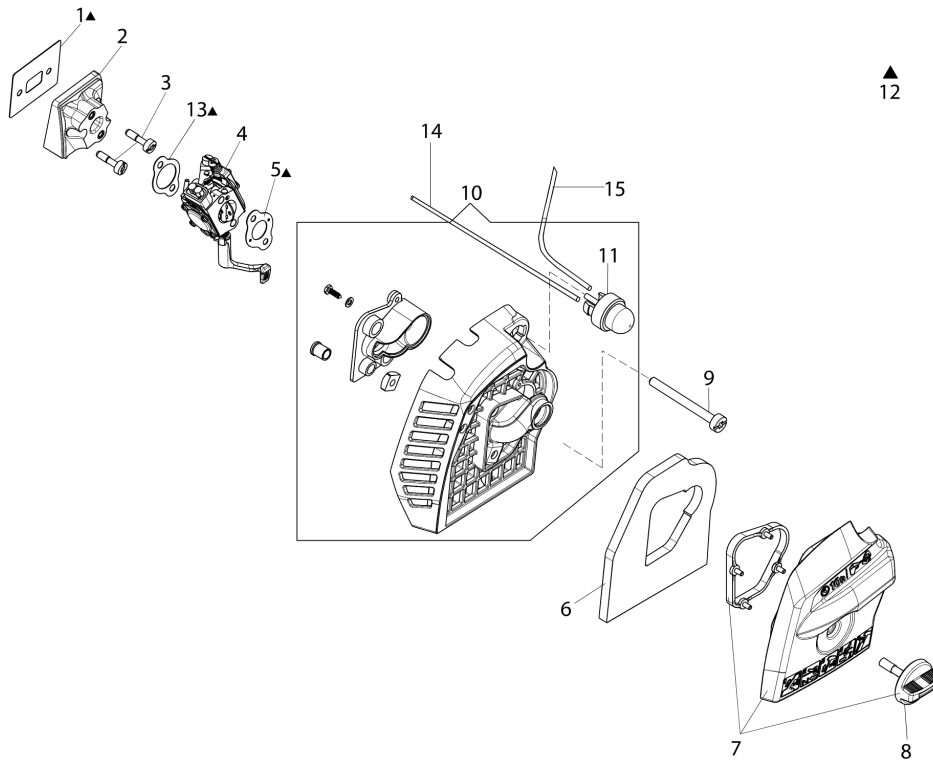

Ref.Nu	Qty	Part number	Description	Validity from	Validity till	Notes	Bulletin
1	1	58070025AR	Gasket				
2	1	61370001R	Insulator				
3	2	3891046R	Screw				
4	1	2318265R	Carburetor				
5	1	56570058R	Gasket				
6	1	61370160R	Air filter				
7	1	61370258	Filter cover kit			Grigio; Grey	
8	1	61370008R	Knob				
9	1	3891063R	Screw				
10	1	61372008R	Filter support			Grigio; Grey	
11	1	2318817R	Air purge				
12	1	61370255	Gasket set				
13	1	61200196R	Gasket				
14	1	3073002R	Tube				
15	1	61370036R	Tube