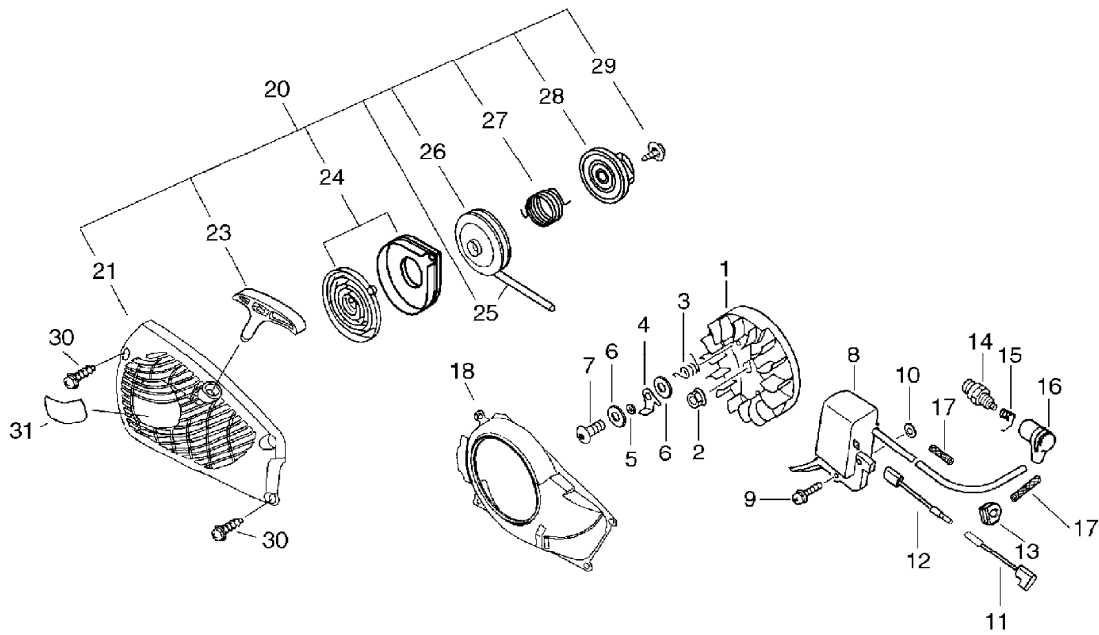

CS-350TES(20)3

RECOIL STARTER, MAGNETO

KEY	LV	PART NUMBER	Q'TY	DESCRIPTION	REMARKS
29	+	177236-61830	1	SCREW	
30		900256-04016	4	SCREW 4*16	
31		X502-000102	1	LABEL,ECHO