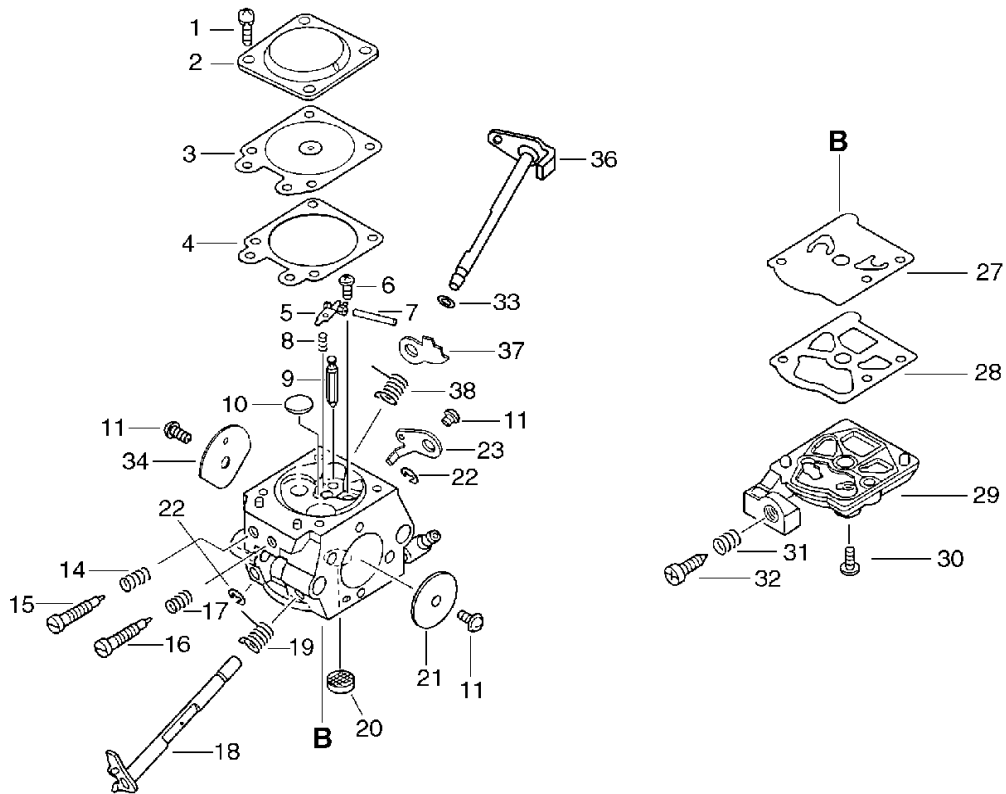

CS-350TES(20)7 CARBURETOR

KEY	LV	PART NUMBER	Q'TY	DESCRIPTION	REMARKS
		A021-001182	1	CARBURETOR,DIAPHRAGM	
1	+	123130-02960	4	SCREW	
2	+	123142-03930	1	COVER, M. DIAPHRAGM	
3	+	123141-03930	1	DIAPHRAGM, METERING	
4	+	123140-27230	1	GASKET,M. DIAPHRAGM	
5	+	123123-03930	1	LEVER, METERING	
6	+	123139-03930	1	SCREW, M. LEVER PIN	
7	+	123138-03930	1	PIN, METERING LEVER	
8	+	123122-39830	1	SPRING, METER. LEVER	
9	+	123137-19830	1	VALVE, INLET NEEDLE	
10	+	123146-10631	1	PLUG, WELCH	
11	+	123114-38830	3	SCREW	
14	+	123119-22130	1	SPRING, NEEDLE	
15	+	P003-001340	1	NEEDLE POWER	
16	+	P003-001330	1	NEEDLE IDLE	
17	+	123121-22130	1	SPRING, NEEDLE	
18	+	P003-000480	1	SHAFT,THROTTLE	
19	+	123113-37530	1	SPRING, THROTTLE RTN	
20	+	P003-005040	1	SCREEN,INLET	
21	+	123116-10530	1	VALVE, THROTTLE	
22	+	123127-15030	2	RING	
23	+	P003-000380	1	THROTTLE, LEVER	
27		123112-15030	1	DIAPHRAGM, FUEL PUMP	
28	+	123125-15030	1	GASKET, FUEL PUMP	
29	+	123124-24430	1	COVER, FUEL PUMP	
30	+	123110-03930	1	SCREW, PUMP COVER