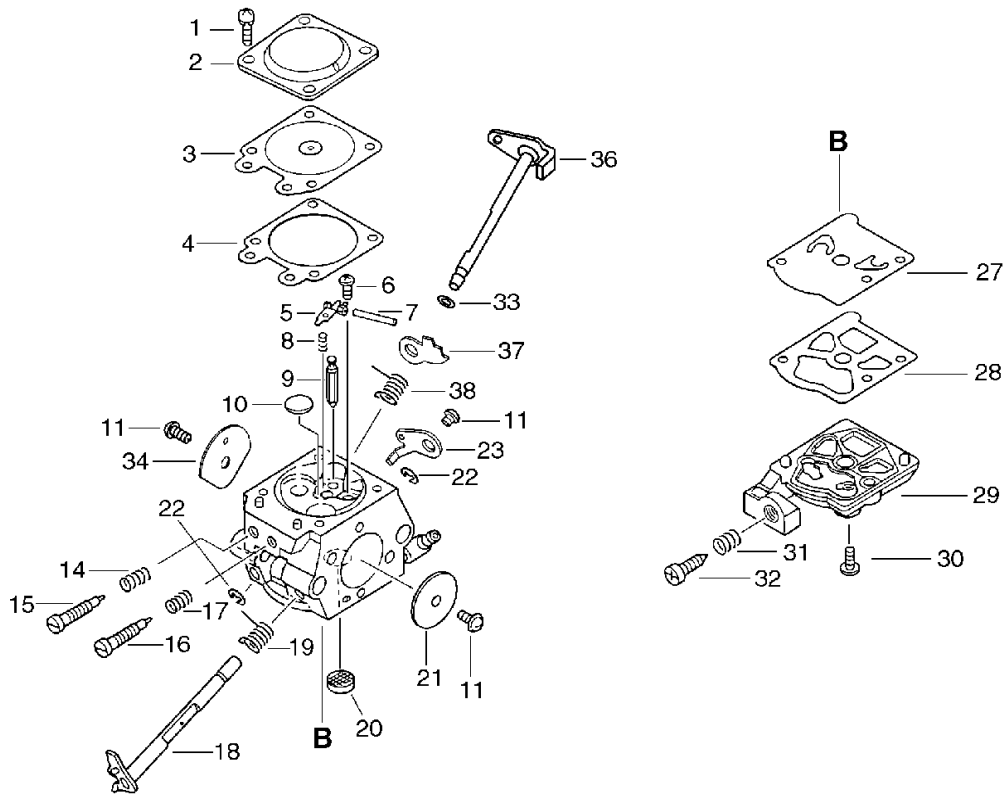

CS-350TES(20)7 CARBURETOR

KEY	LV	PART NUMBER	Q'TY	DESCRIPTION	REMARKS
31	+	123133-04260	1	SPRING, IDLE ADJUST	
32	+	123134-04260	1	SCREW, IDLE ADJUST	
33	+	123149-26030	1	WASHER	
34	+	123132-35430	1	VALVE, CHOKE	
36	+	P003-001140	1	SHAFT, CHOKE	
37	+	P003-001510	1	LEVER-FAST IDLE	
38	+	P003-001470	1	SPRING