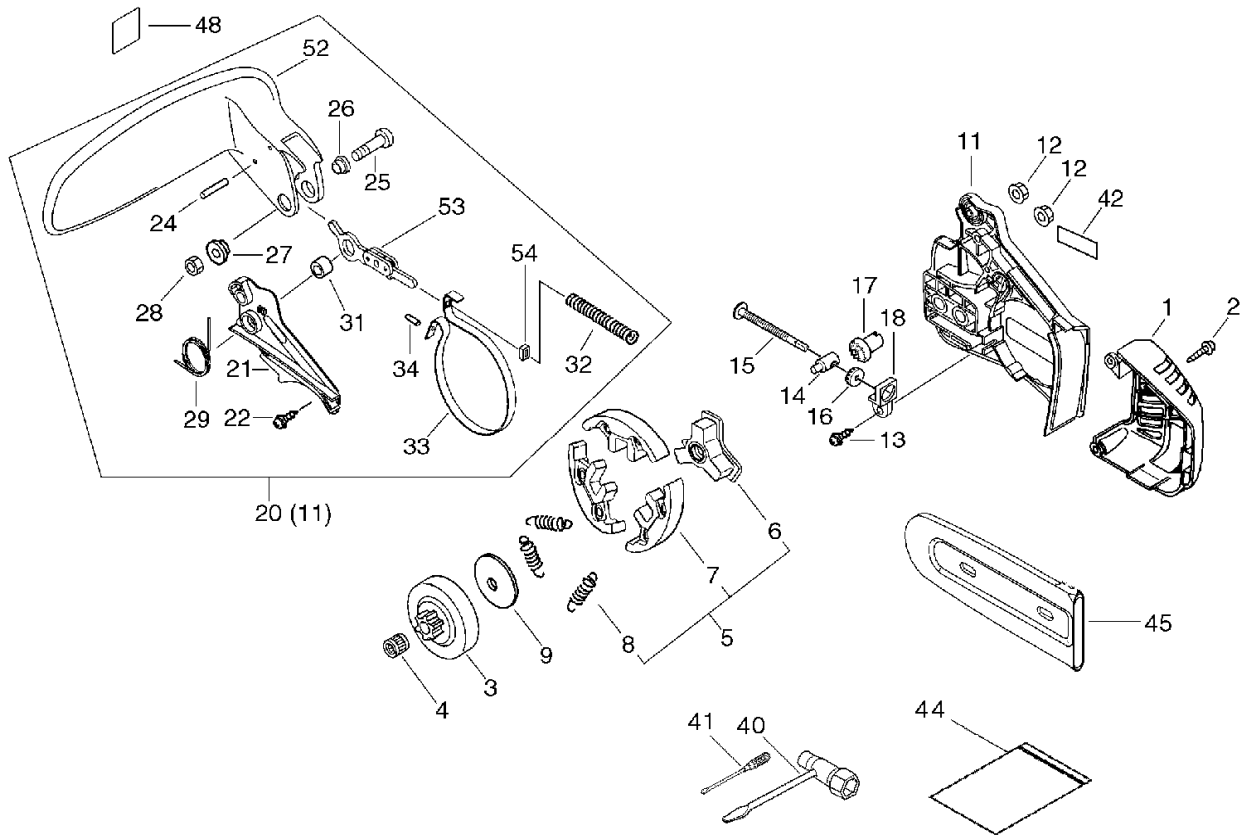

CS-350TES(20)6 BRAKE, CLUTCH

KEY	LV	PART NUMBER	Q'TY	DESCRIPTION	REMARKS
31	+	433116-35430	1	SPACER 8	
32	+	V450-000070	1	SPRING,COMPRESSION	
33	+	C328-000030	1	BAND,BRAKE	
34	+	93050-30098	1	ROLLER	
52	+	C320-000034	1	LEVER,BRAKE	
53	+	C334-000070	1	CONNECTOR,BRAKE	
54	+	V376-000450	1	SPACER	
40		895410-03930	1	WRENCH, W/S. DRIVER	
41		895812-03930	1	DRIVER, SCREW 50	
42		X502-000340	1	LABEL,ECHO	
44		X698-000050	1	TOOL,CASE	
45		X490-000510	1	SCABBARD,CHAIN	
48		X505-002440	1	LABEL,CAUTION