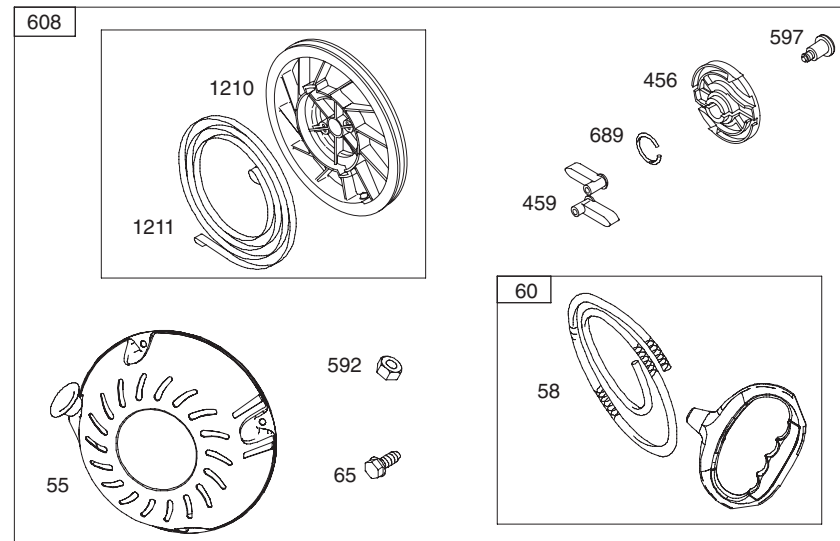

PARTS LIST

Craftsman Engine Model 15C104-0662-E8 For Snow Thrower Model 247.88999

PARTS LIST

Craftsman Engine Model 15C104-0662-E8 For Snow Thrower Model 247.88999

Ref. No.	Part No.	Description
1	794188	Cylinder Assembly
2	399269	Kit-Bushing/Seal (Magneto Side)
3•	299819s	Seal-Oil (Magneto Side)
5	791720	Head-Cylinder
7•+	791716	Gasket-Cylinder Head
11	695745	Tube-Breather
12•	699485	Gasket-Crankcase
13	699482	Screw (Cylinder Head)
15	691686	Plug-Oil Drain
16	795116	Crankshaft
18	699696	Cover-Crankcase
20•	692550	Seal-Oil (PTO Side)
21	281658s	Cap-Oil Fill
22	699478	Screw (Crankcase Cover/Sump)
23	699516	Flywheel
24	222698s	Key-Flywheel
25	791786	Piston Assembly (Standard)
	791791	Piston Assembly (.020" Oversize)
26	791787	Ring Set (Standard)
	791792	Ring Set (.020" Oversize)
27	690975	Lock-Piston Pin
28	690229	Pin-Piston
29	791783	Rod-Connecting
32	791784	Screw (Connecting Rod)
33	499642	Valve-Exhaust
34	499641	Valve-Intake
35	691304	Spring-Valve (Intake)
36	691304	Spring-Valve (Exhaust)
40	692194	Retainer-Valve
45	690977	Tappet-Valve
46	693404	Camshaft
48	N/A	Short Block
51 Ø•+	791718	Gasket-Intake
55	696710	Housing-Rewind Starter
58	693389	Rope-Starter

Ref. No.	Part No.	Description
60	699334	Grip-Starter Rope
65	690937	Screw (Rewind Starter) (SAE)
65A	699228	Screw (Rewind Starter) (Metric)
95	691636	Screw (Throttle Valve)
97	690024	Shaft-Throttle
98 Ø	398185	Kit-Idle Speed
104 Ø	691242	Pin-Float Hinge
108	695807	Valve-Choke
109	791954	Shaft-Choke
117	691428	Jet-Main (Standard)
118	690048	Jet-Main (High Altitude)
121	792006	Kit-Carburetor Overhaul
122	791717	Spacer-Carburetor
125	794588	Carburetor
127Ø	691739	Plug-Welch
130	691181	Valve-Throttle
133	398187	Float-Carburetor
134	398188	Kit-Needle/Seat
137 Ø	693981	Gasket-Float Bowl
146	690979	Key-Timing
155	698214	Plate-Cylinder Head
177	795015	Seal-O Ring (Dipstick)
186	692317	Connector-Hose (Carburetor)
187	791874	Line-Fuel (Formed)
188	699479	Screw (Control Bracket)
190	699220	Screw (Fuel Tank)
192	694543	Ball-Rocker Arm
209	692571	Spring-Governor
219	693578	Gear-Governor
220	691724	Washer (Governor Gear)
222	793100	Bracket-Control
227	794367	Lever-Governor Control
238	691300	Cap-Valve
276	271716	Washer-Sealing
281	793122	Panel-Control