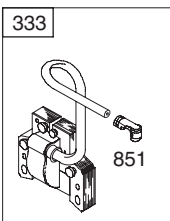

PARTS LIST

Craftsman Engine Model 15C104-0662-E8 For Snow Thrower Model 247.88999

PARTS LIST

Craftsman Engine Model 15C104-0662-E8 For Snow Thrower Model 247.88999

Ref. No.	Part No.	Description
1	794188	Cylinder Assembly
2	399269	Kit-Bushing/Seal (Magneto Side)
3•	299819s	Seal-Oil (Magneto Side)
5	791720	Head-Cylinder
7•+	791716	Gasket-Cylinder Head
11	695745	Tube-Breather
12•	699485	Gasket-Crankcase
13	699482	Screw (Cylinder Head)
15	691686	Plug-Oil Drain
16	795116	Crankshaft
18	699696	Cover-Crankcase
20•	692550	Seal-Oil (PTO Side)
21	281658s	Cap-Oil Fill
22	699478	Screw (Crankcase Cover/Sump)
23	699516	Flywheel
24	222698s	Key-Flywheel
25	791786	Piston Assembly (Standard)
	791791	Piston Assembly (.020" Oversize)
26	791787	Ring Set (Standard)
	791792	Ring Set (.020" Oversize)
27	690975	Lock-Piston Pin
28	690229	Pin-Piston
29	791783	Rod-Connecting
32	791784	Screw (Connecting Rod)
33	499642	Valve-Exhaust
34	499641	Valve-Intake
35	691304	Spring-Valve (Intake)
36	691304	Spring-Valve (Exhaust)
40	692194	Retainer-Valve
45	690977	Tappet-Valve
46	693404	Camshaft
48	N/A	Short Block
51 Ø•+	791718	Gasket-Intake
55	696710	Housing-Rewind Starter
58	693389	Rope-Starter

Ref. No.	Part No.	Description
60	699334	Grip-Starter Rope
65	690937	Screw (Rewind Starter) (SAE)
65A	699228	Screw (Rewind Starter) (Metric)
95	691636	Screw (Throttle Valve)
97	690024	Shaft-Throttle
98 Ø	398185	Kit-Idle Speed
104 Ø	691242	Pin-Float Hinge
108	695807	Valve-Choke
109	791954	Shaft-Choke
117	691428	Jet-Main (Standard)
118	690048	Jet-Main (High Altitude)
121	792006	Kit-Carburetor Overhaul
122	791717	Spacer-Carburetor
125	794588	Carburetor
127Ø	691739	Plug-Welch
130	691181	Valve-Throttle
133	398187	Float-Carburetor
134	398188	Kit-Needle/Seat
137 Ø	693981	Gasket-Float Bowl
146	690979	Key-Timing
155	698214	Plate-Cylinder Head
177	795015	Seal-O Ring (Dipstick)
186	692317	Connector-Hose (Carburetor)
187	791874	Line-Fuel (Formed)
188	699479	Screw (Control Bracket)
190	699220	Screw (Fuel Tank)
192	694543	Ball-Rocker Arm
209	692571	Spring-Governor
219	693578	Gear-Governor
220	691724	Washer (Governor Gear)
222	793100	Bracket-Control
227	794367	Lever-Governor Control
238	691300	Cap-Valve
276	271716	Washer-Sealing
281	793122	Panel-Control