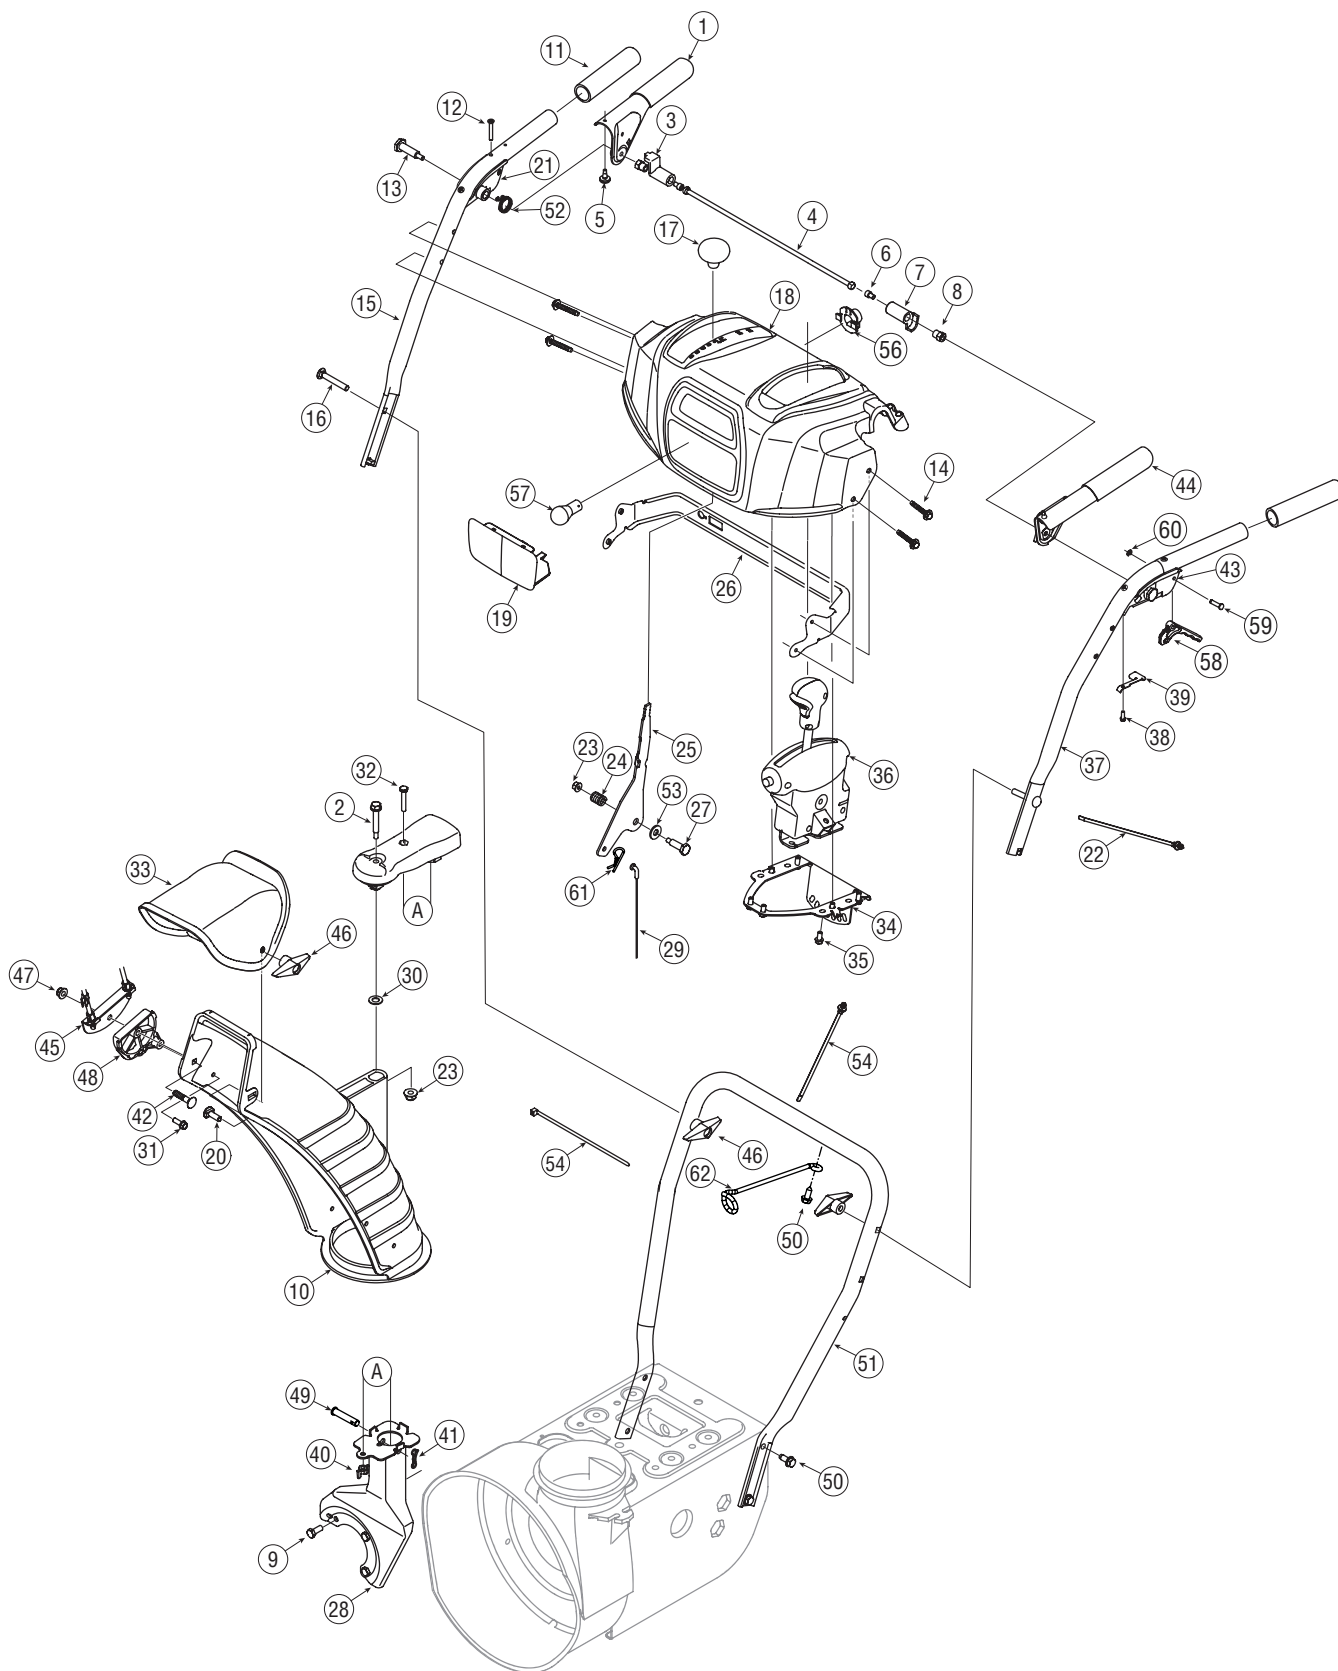

PARTS LIST

Craftsman Snow Thrower Model 247.88999

PARTS LIST

Craftsman Snow Thrower Model 247.88999

Ref. No.	Part No.	Description
1.	684-04112B	Handle Engagement Assembly RH
2.	738-04194	Flange Shoulder Screw
3.	731-04894D	Lock Plate
4.	684-04250	Pivot Rod
5.	735-0199A	Rubber Bumper
6.	710-3069	Screw, 1/4-20 x .500
7.	731-04896B	Clutch Lock Cam
8.	712-04081A	Shoulder Nut, 1/4-20
9.	710-0627	Hex Screw, 5/16-24 x .750
10.	731-06440	Lower Chute
11.	720-0274	Handle Grip
12.	710-1233	Screw, #10-24 x 0.375
13.	738-04348	Shoulder Screw, 1/4-20
14.	710-04586	Screw, 1/4-20 x 1.625
15.	749-04190A	Upper Handle RH
16.	710-0449	Carriage Screw, 5/16-18 x 2.25
17.	720-04039	Shift Knob
18.	731-05335A	Handle Panel
19.	731-05324	Lens
20.	710-04071	Carriage Bolt, 5/16-18 x 1.0
21.	631-04134B	Handle Clutch Lock RH Assy
22.	725-0157	Cable Tie
23.	712-04064	Flange Lock Nut, 1/4-20
24.	732-0193	Compression Spring
25.	790-00311	Shift Lever
26.	790-00248B	Panel Bracket
27.	738-04125	Shoulder Screw
28.	684-04311	Chute Support Bracket
29.	746-04396	Speed Selector Cable
30.	736-0463	Flat Washer, .25 x .630 x .0515
31.	710-0895	Hi-Lo Screw, 1/4-15 x .75

Ref. No.	Part No.	Description
32.	710-0606	Hex Screw, 1/4-20 x 1.50
33.	731-04427A	Upper Chute
34.	790-00155A	Joystick Bracket
35.	710-04187	Hi-Lo Screw, 1/4-15 x 0.5
36.	684-04331	4-Way Chute Control™ Assembly
37.	749-04191A	Upper Handle LH
38.	710-04326	Screw, #8-16 x 0.50
39.	732-04219C	Clutch Lock Spring
40.	712-3087	Wing Nut, 1/4-20
41.	714-04040	Bow Tie Cotter Pin
42.	710-0262	Carriage Bolt, 5/16-18 x 1.50
43.	631-04133A	Handle Clutch Lock LH Assy
44.	684-04111B	Handle Engagement Assembly LH
45.	784-5594	Cable Bracket
46.	720-0284	Wing Knob
47.	712-04063	Flange Lock Nut, 5/16-18
48.	731-06451	Chute Tilt Cable Guide
49.	711-04469A	Clevis Pin
50.	710-04484	Screw, 5/16-18 x 0.75
51.	749-04138A	Lower Handle
52.	732-04238	Torsion Spring
53.	736-0267	Flat Washer
54.	726-0470	Cable Tie
55.	725-04314	Wire Harness (Not Shown)
56.	725-1649	Light Socket
57.	725-04213	Lamp
58.	731-06113	Steering Control
59.	738-04126	Pin, 3/16
60.	716-04036	E-Ring
61.	714-0145	Click Pin
62.	747-04784	Cable Guide