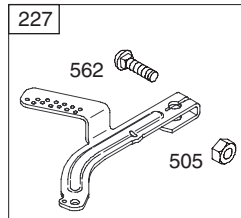

PARTS LIST

Craftsman Engine Model 15C104-0662-E8 For Snow Thrower Model 247.88999

PARTS LIST

Craftsman Engine Model 15C104-0662-E8 For Snow Thrower Model 247.88999

Ref. No.	Part No.	Description
1	794188	Cylinder Assembly
2	399269	Kit-Bushing/Seal (Magneto Side)
3•	299819s	Seal-Oil (Magneto Side)
5	791720	Head-Cylinder
7•+	791716	Gasket-Cylinder Head
11	695745	Tube-Breather
12•	699485	Gasket-Crankcase
13	699482	Screw (Cylinder Head)
15	691686	Plug-Oil Drain
16	795116	Crankshaft
18	699696	Cover-Crankcase
20•	692550	Seal-Oil (PTO Side)
21	281658s	Cap-Oil Fill
22	699478	Screw (Crankcase Cover/Sump)
23	699516	Flywheel
24	222698s	Key-Flywheel
25	791786	Piston Assembly (Standard)
	791791	Piston Assembly (.020" Oversize)
26	791787	Ring Set (Standard)
	791792	Ring Set (.020" Oversize)
27	690975	Lock-Piston Pin
28	690229	Pin-Piston
29	791783	Rod-Connecting
32	791784	Screw (Connecting Rod)
33	499642	Valve-Exhaust
34	499641	Valve-Intake
35	691304	Spring-Valve (Intake)
36	691304	Spring-Valve (Exhaust)
40	692194	Retainer-Valve
45	690977	Tappet-Valve
46	693404	Camshaft
48	N/A	Short Block
51 Ø•+	791718	Gasket-Intake
55	696710	Housing-Rewind Starter
58	693389	Rope-Starter

Ref. No.	Part No.	Description
60	699334	Grip-Starter Rope
65	690937	Screw (Rewind Starter) (SAE)
65A	699228	Screw (Rewind Starter) (Metric)
95	691636	Screw (Throttle Valve)
97	690024	Shaft-Throttle
98 Ø	398185	Kit-Idle Speed
104 Ø	691242	Pin-Float Hinge
108	695807	Valve-Choke
109	791954	Shaft-Choke
117	691428	Jet-Main (Standard)
118	690048	Jet-Main (High Altitude)
121	792006	Kit-Carburetor Overhaul
122	791717	Spacer-Carburetor
125	794588	Carburetor
127Ø	691739	Plug-Welch
130	691181	Valve-Throttle
133	398187	Float-Carburetor
134	398188	Kit-Needle/Seat
137 Ø	693981	Gasket-Float Bowl
146	690979	Key-Timing
155	698214	Plate-Cylinder Head
177	795015	Seal-O Ring (Dipstick)
186	692317	Connector-Hose (Carburetor)
187	791874	Line-Fuel (Formed)
188	699479	Screw (Control Bracket)
190	699220	Screw (Fuel Tank)
192	694543	Ball-Rocker Arm
209	692571	Spring-Governor
219	693578	Gear-Governor
220	691724	Washer (Governor Gear)
222	793100	Bracket-Control
227	794367	Lever-Governor Control
238	691300	Cap-Valve
276	271716	Washer-Sealing
281	793122	Panel-Control