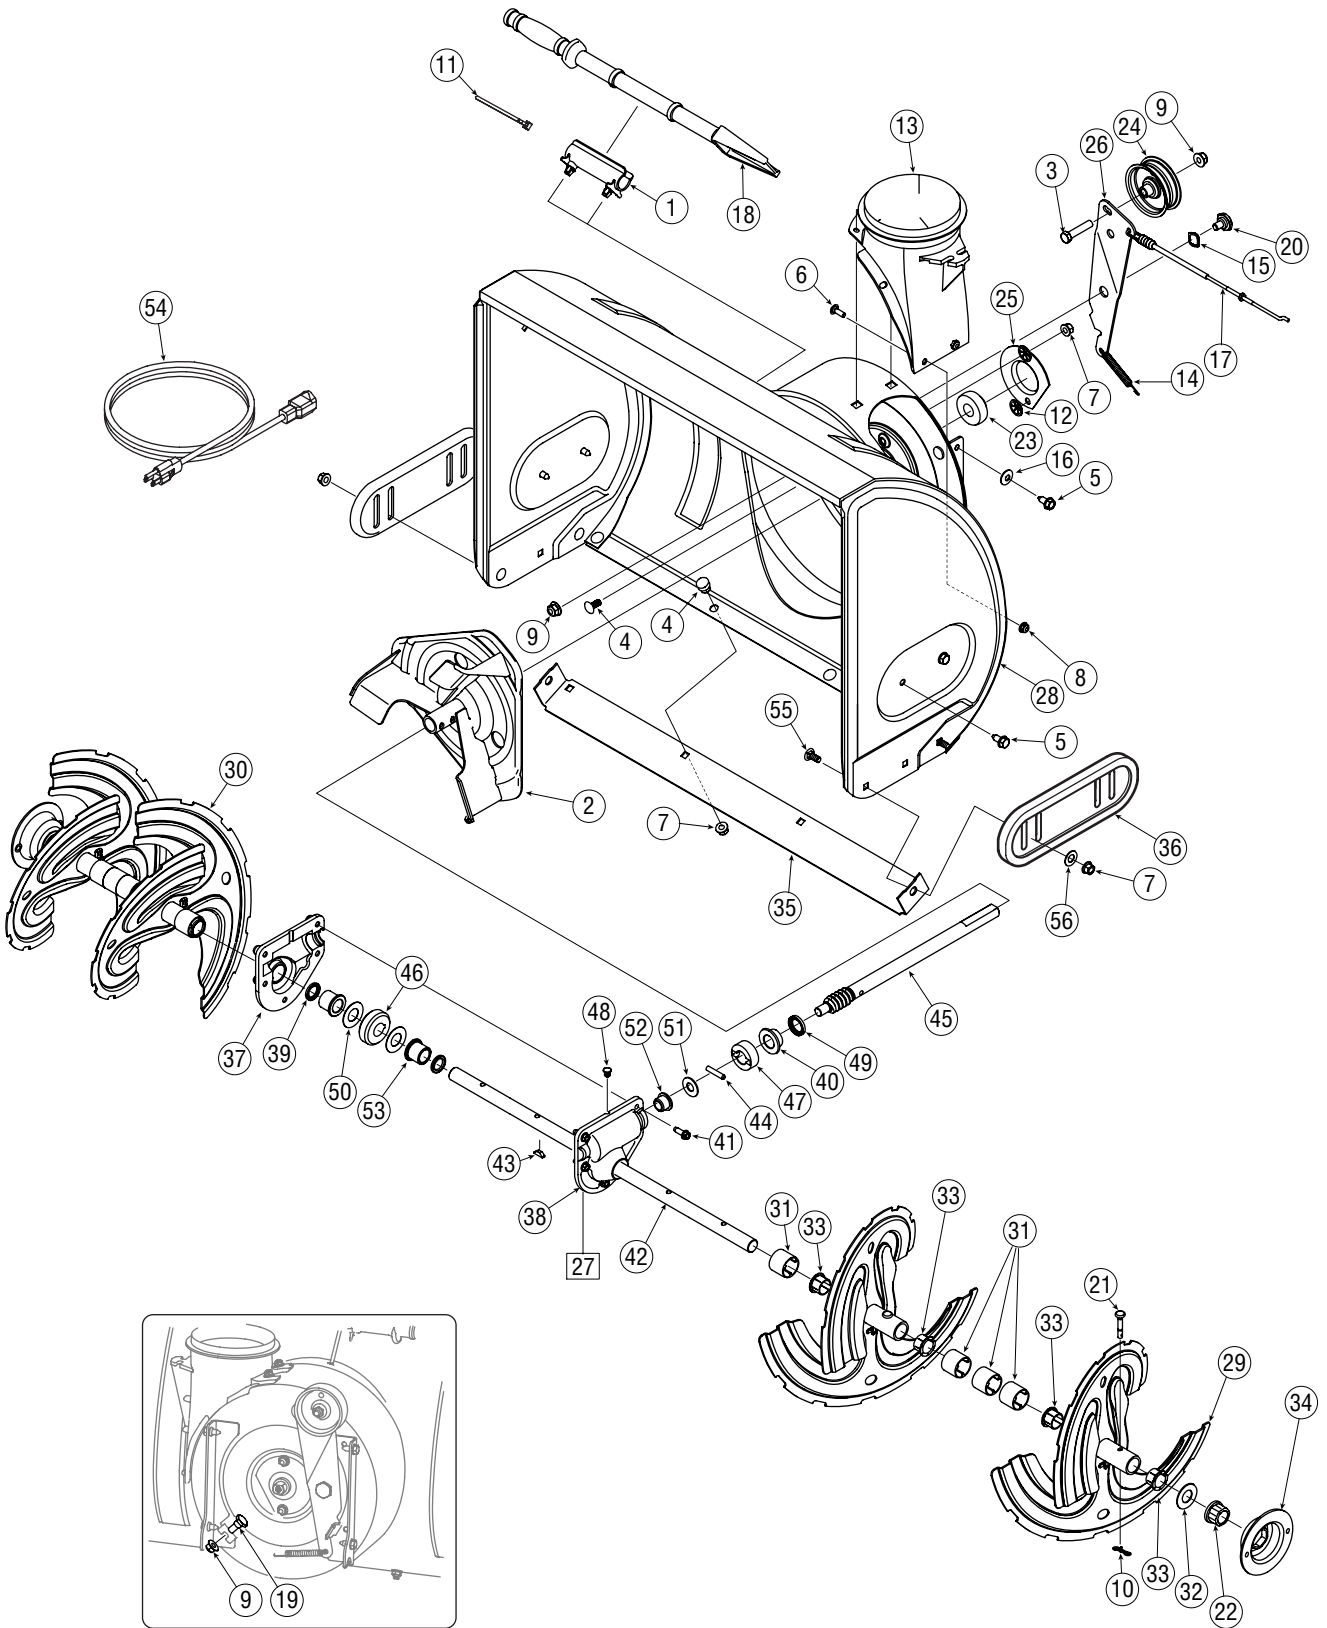

PARTS LIST

Craftsman Snow Thrower Model 247.88999

PARTS LIST

Craftsman Snow Thrower Model 247.88999

Ref. No.	Part No.	Description
1.	731-2635	Snow Removal Tool Mount
2.	684-04057A	Impeller Assembly, 12" Dia.
3.	710-0347	Hex Screw, 3/8-16, 1.75, Gr5
4.	710-0451	Bolt, Carriage, 5/16-18, .750 Gr1
5.	710-04484	Screw, 5/16-18, 0.750
6.	710-0703	Screw, Carriage, 1/4-20, .750, Gr5
7.	712-04063	Nut, Flange Lock, 5/16-18, Nylon
8.	712-04064	Nut, Flange Lock, 1/4-20, Nylon
9.	712-04065	Nut, Flange Lock, 3/8-16, Nylon
10.	714-04040	Cotter Pin, Bow-tie
11.	725-0157	Cable, Tie, 3/16 x .05 x 7.4
12.	726-04012	Nut, Push-on, .25 Dia
13.	731-04705C	Chute, Adapter 5" Dia
14.	732-04460	Spring, Extension, .38 OD x 4.59
15.	736-0174	Washer, Wave, .625 x .885 x .015
16.	736-0242	Washer, Bell, .340 x .872 x .060
17.	746-04230	Clutch Cable, Auger, 47.23"
18.	731-2643	Snow Removal Tool
19.	738-0143	Screw, Shoulder, .498 x .34, 3/8-16
20.	738-0281	Screw, Shoulder, .625 x .17, 3/8-16
21.	738-04124A	Shear Pin, .25 x 1.50
22.	741-0245	Bearing, Hex Flange x .75 ID
23.	741-0309	Bearing, Ball, .75 ID x 1.85 OD
24.	756-0981B	Flat Pulley, Idler, 2.75 OD
25.	790-00075	Housing, Bearing, 1.85 ID
26.	790-00080A	Bracket, Auger Idler w/ Brake
27.	618-04173A	Gearbox Assembly, Auger, 28"
28.	684-04268	Housing Assembly, Auger 28"