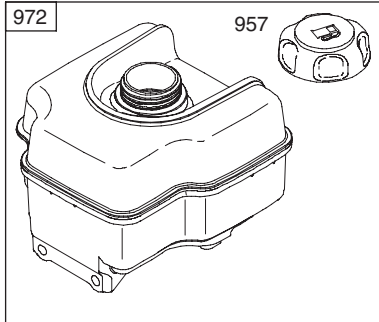

190

914A
914B
914