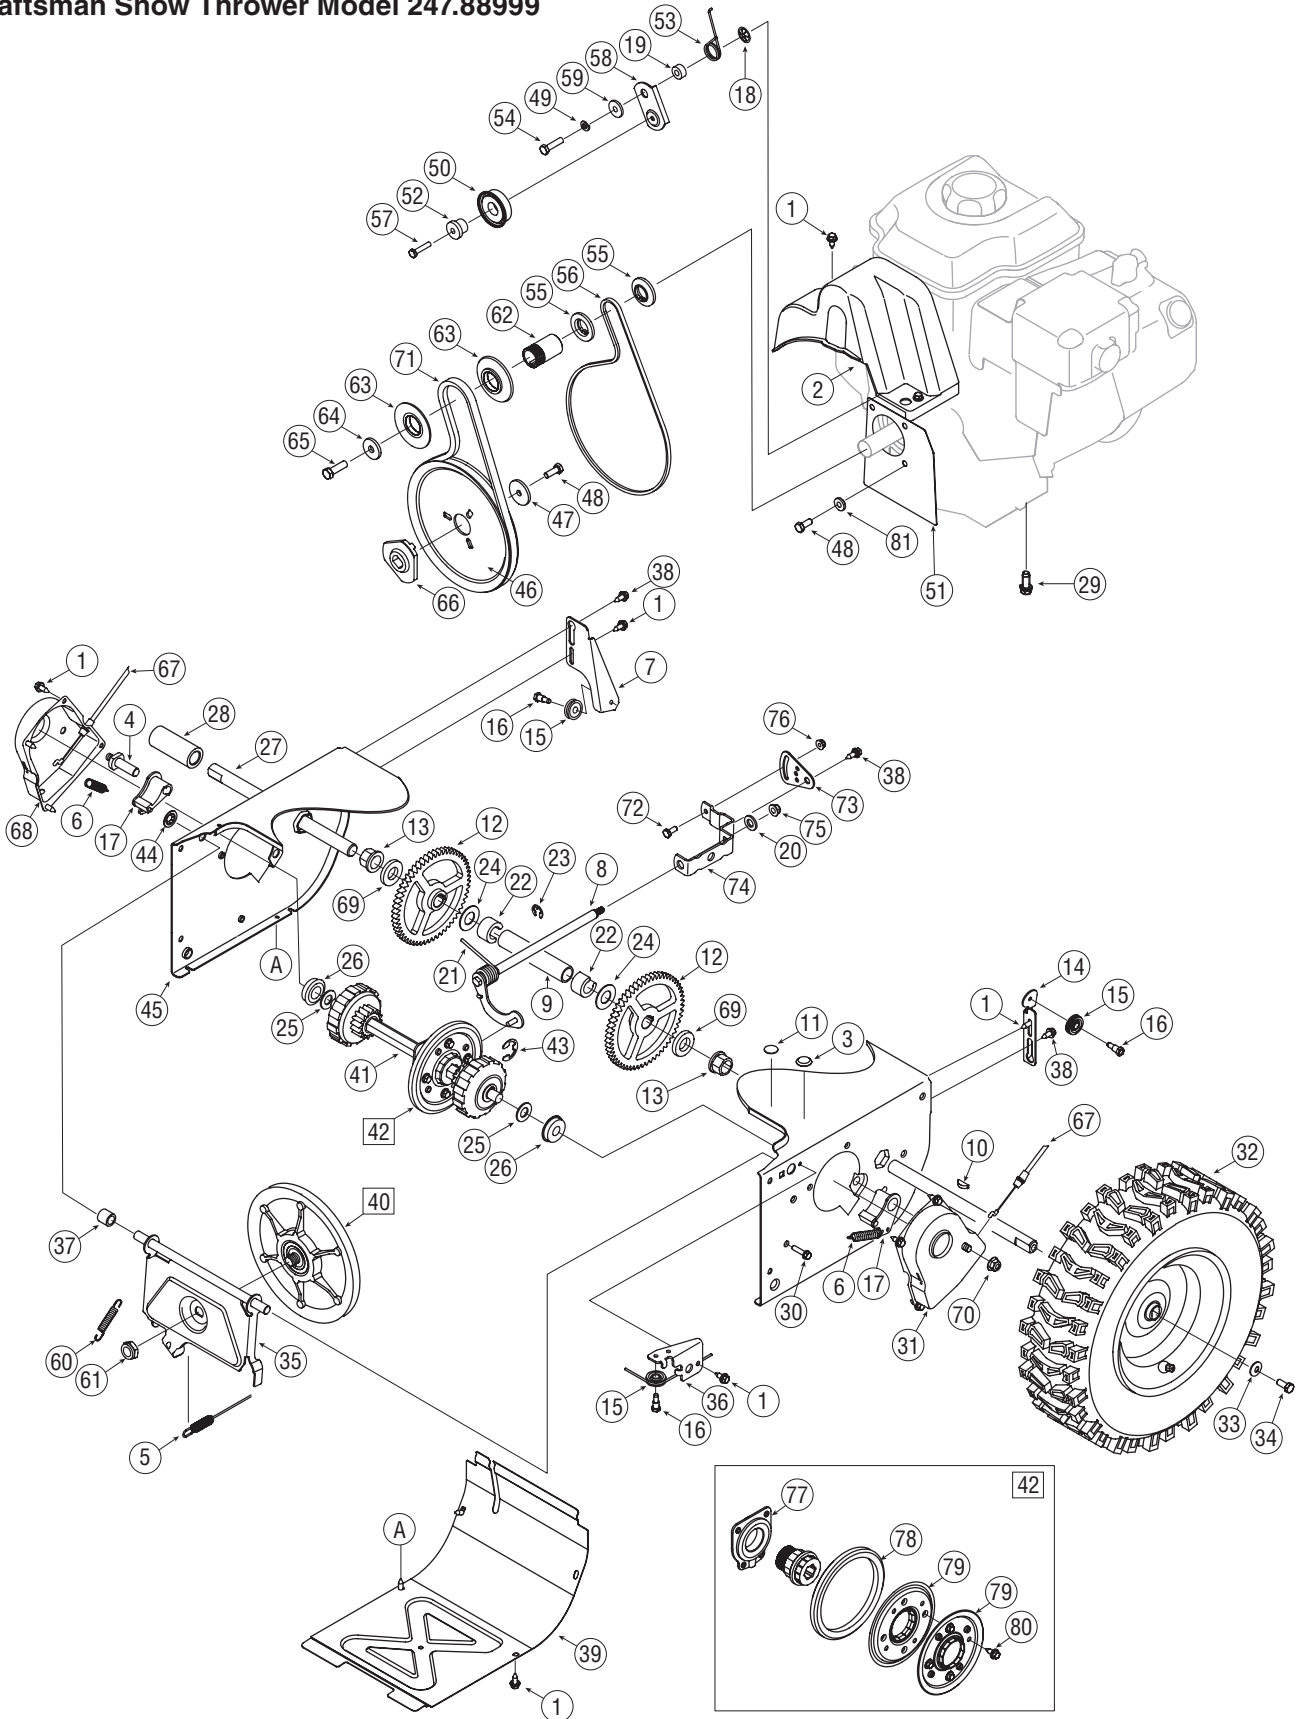

PARTS LIST

Craftsman Snow Thrower Model 247.88999

PARTS LIST

Ref. No.	Part No.	Description
1.	710-1652	AB Screw, 1/4-20 x 0.625
2.	731-05353	Belt Cover
3.	735-04099	Plug, 3/8 ID
4.	711-1268B	Actuator Shaft
5.	746-04229	Drive Clutch Cable
6.	732-04345	Extension Spring
7.	790-00207B	Drive Clutch Cable Guide Bracket
8.	684-04156A	Shift Rod Assembly
9.	750-04474	Axle Support Tube
10.	714-0126	Hi Pro Key
11.	735-04100	Plug, 1/2 ID
12.	717-04210	Gear, 56T
13.	741-0245	Hex Flange Bearing
14.	790-00206A	Auger Clutch Cable Guide Bracket
15.	756-0625	Cable Roller
16.	738-0924A	C Screw, 1/4-28 x 0.375
17.	618-04288	Dogg Assembly - LH
	618-04287	Dogg Assembly - RH
18.	726-04012	Push-on Nut
19.	750-04477	Spacer
20.	736-3015	Washer, Flat
21.	732-04311	Torsion Spring, .750ID x .968 Lg.
22.	731-05297	Spacer
23.	716-0104	E Ring
24.	736-0188	Flat Washer, .76 x 1.49 x .06
25.	736-0626	Flat Washer
26.	741-04076	Ball Bearing
27.	738-04180	Axle
28.	731-04873	Spacer
29.	710-0654A	TT Sems Screw, 3/8-16 x 1.0
30.	710-0788	TT Screw, 1/4-20 x 1.0
31.	790-00185	Shaft Retainer - LH
32.	634-04145	Wheel Complete - LH
	634-04146	Wheel Complete - RH
33.	736-0242	Bell Washer
34.	710-0627	Hex Bolt, 5/16-24 x 0.75
35.	684-04154	Friction Wheel Support Brkt. Assy.
36.	790-00096	Auger Cable Guide Bracket
37.	748-0190	Spacer
38.	738-04184A	Shoulder Screw
39.	790-00316	Frame Cover
40.	656-04025A	Friction Wheel Disc Assembly

Ref. No.	Part No.	Description
41.	618-04322A	Drive Shaft Assembly
42.	684-04159	Friction Wheel Assembly
43.	716-0136	Retainer Ring
44.	726-0221	Speed Nut
45.	790-00183B	Wheel Drive Frame
46.	756-04109	Auger Pulley
47.	736-0505	Flat Washer
48.	710-1245B	Hex Bolt, 5/16-24 x 0.875
49.	736-0119	Lock Washer
50.	684-04169	Idler Pulley Assembly
51.	790-00289A	Plt., Cvr.
52.	750-04571	Spacer
53.	732-04308A	Torsion Spring
54.	710-0672	Hex Screw, 5/16-24 x 1.25
55.	756-04252	Pulley Half
56.	754-0367	Belt, Wheel Drive
57.	710-0809	TT Screw, 1/4-20 x 1.25
58.	790-00208C	Drive Clutch Idler Bracket
59.	748-04112B	Shoulder Spacer
60.	732-0264	Extension Spring
61.	712-0417A	Flange Nut, 5/8-18
62.	750-04303	Spacer
63.	756-04113	Pulley Half
64.	736-0247	Flat Washer
65.	710-0191	Hex Bolt, 3/8-24 x 1.25
66.	748-04053A	Pulley Adapter
67.	746-0956B	Steering Cable
68.	790-00186	Shaft Retainer - RH
69.	750-0767	Axle Spacer
70.	712-04065	Flange Lock Nut, 3/8-16
71.	754-04050	V-Belt,.500 x 35.00 Lg
72.	710-0751	Hex Screw, 1/4-20 x .620
73.	790-00217A	Speed Selector Pivot Bracket
74.	790-00218A	Speed Selector Shift Bracket
75.	712-04063	Flange Lock Nut, 5/16-18
76.	712-04064	Flange Lock Nut, 1/4-20
77.	618-0063A	Friction Wheel Bearing Assembly
78.	735-04054	Friction Wheel
79.	790-00174	Friction Plate
80.	710-0896	Screw, 1/4-14 x .625
81.	748-0234	Shoulder Spacer