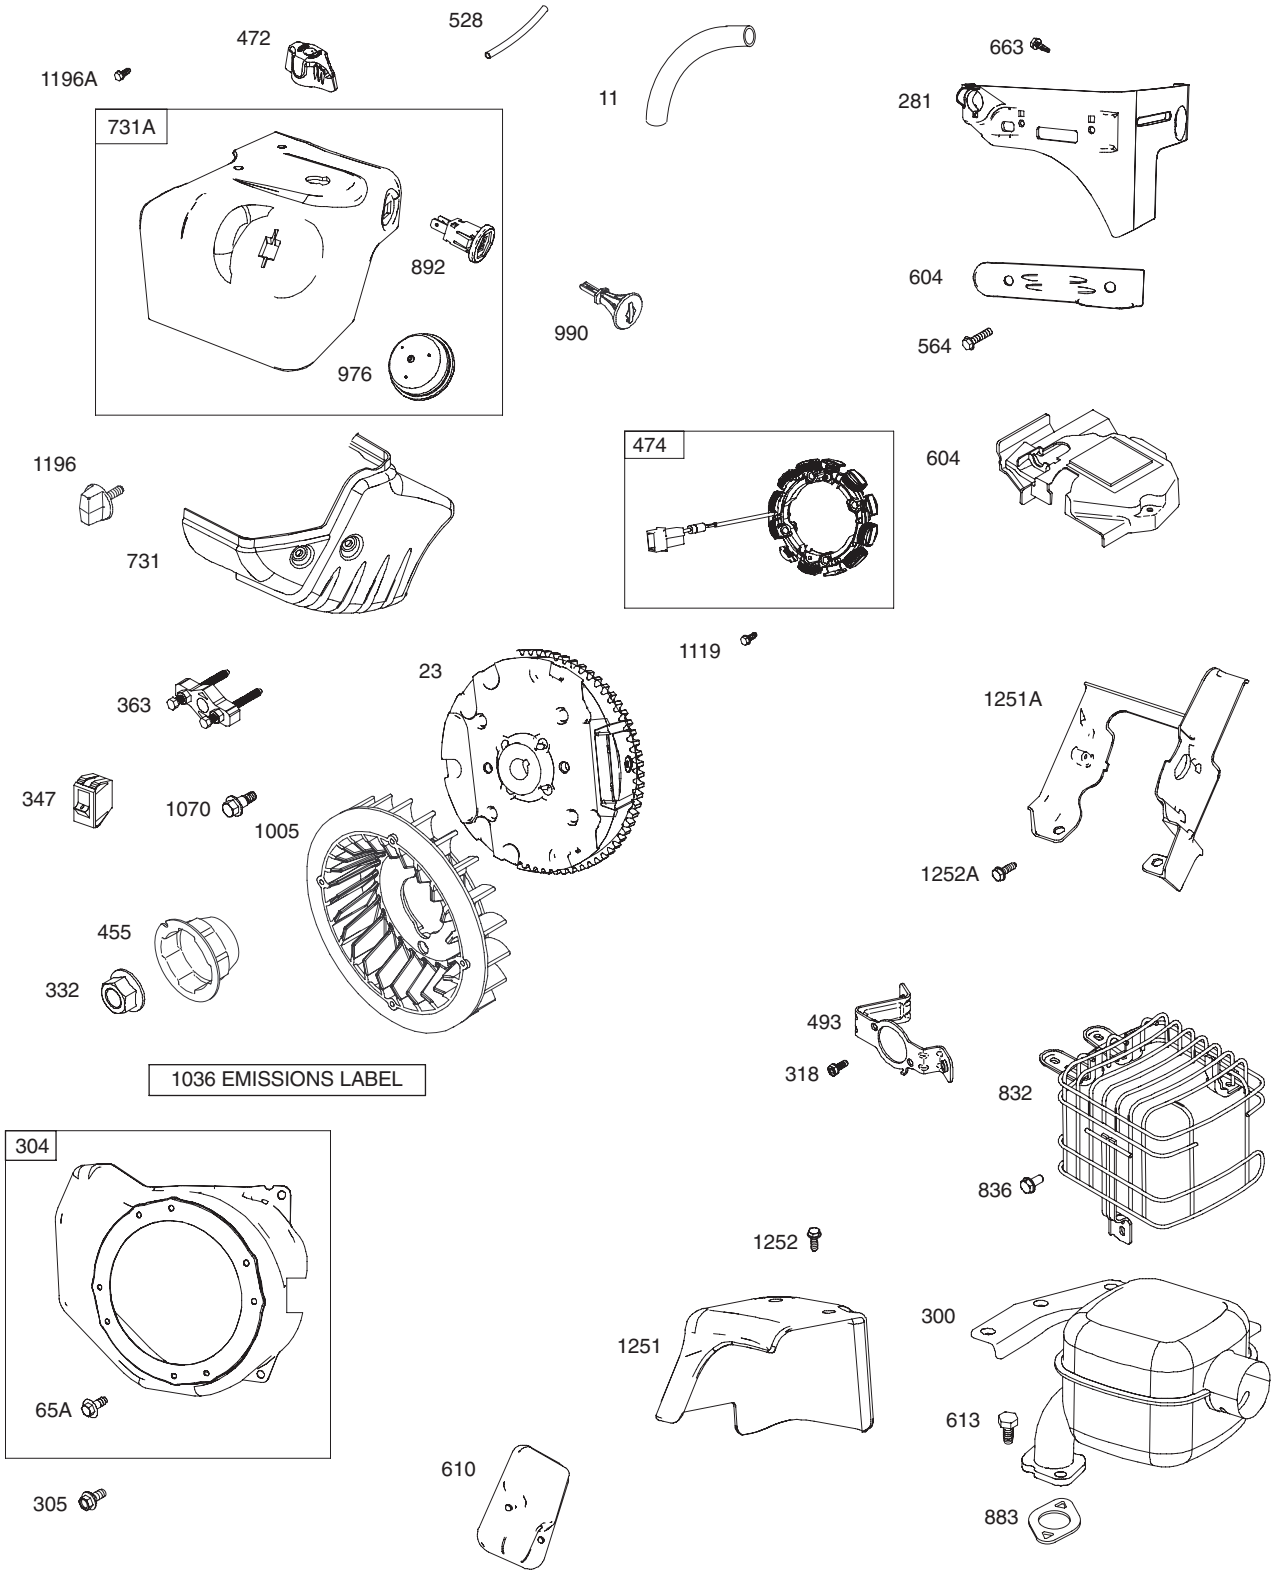

PARTS LIST

Craftsman Engine Model 15C104-0662-E8 For Snow Thrower Model 247.88999