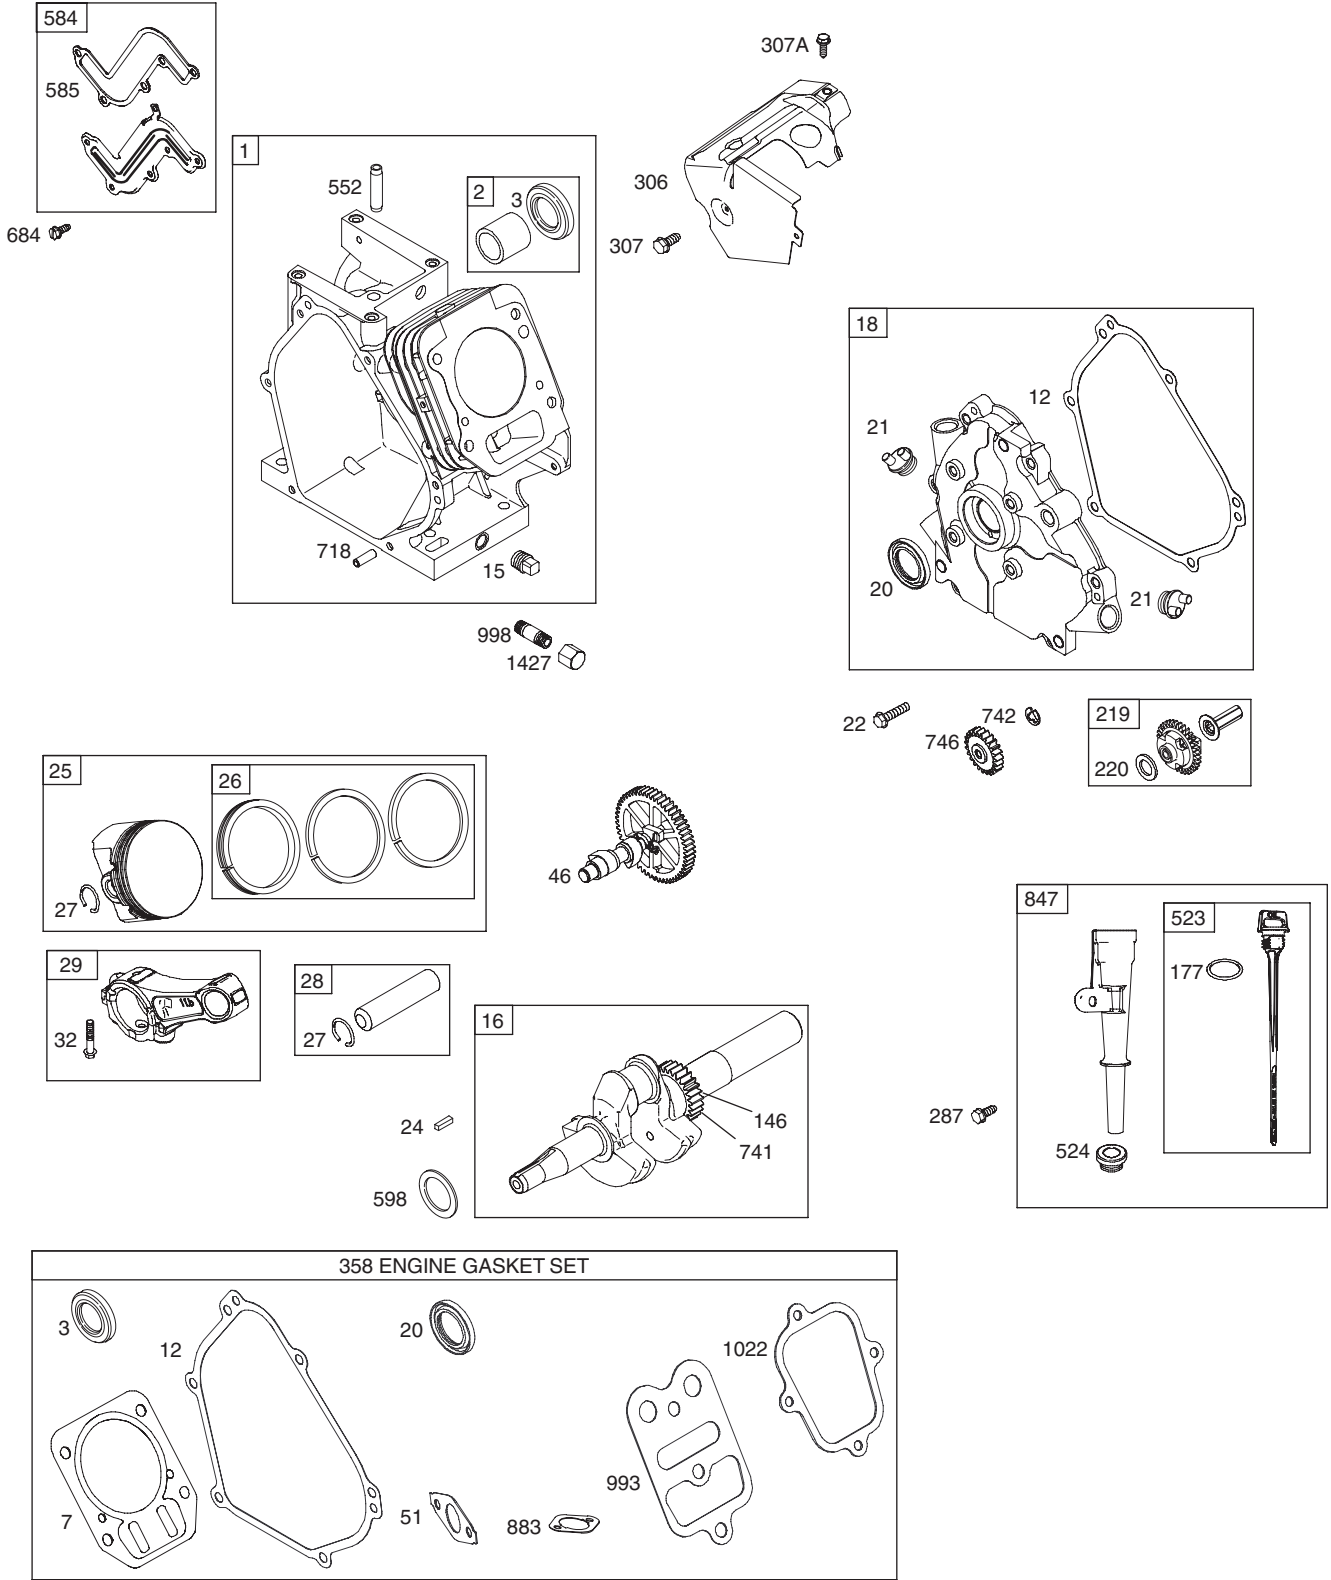

PARTS LIST

Ref. No.	Part No.	Description
1.	710-1652	AB Screw, 1/4-20 x 0.625
2.	731-05353	Belt Cover
3.	735-04099	Plug, 3/8 ID
4.	711-1268B	Actuator Shaft
5.	746-04229	Drive Clutch Cable
6.	732-04345	Extension Spring
7.	790-00207B	Drive Clutch Cable Guide Bracket
8.	684-04156A	Shift Rod Assembly
9.	750-04474	Axle Support Tube
10.	714-0126	Hi Pro Key
11.	735-04100	Plug, 1/2 ID
12.	717-04210	Gear, 56T
13.	741-0245	Hex Flange Bearing
14.	790-00206A	Auger Clutch Cable Guide Bracket
15.	756-0625	Cable Roller
16.	738-0924A	C Screw, 1/4-28 x 0.375
17.	618-04288	Dogg Assembly - LH
	618-04287	Dogg Assembly - RH
18.	726-04012	Push-on Nut
19.	750-04477	Spacer
20.	736-3015	Washer, Flat
21.	732-04311	Torsion Spring, .750ID x .968 Lg.
22.	731-05297	Spacer
23.	716-0104	E Ring
24.	736-0188	Flat Washer, .76 x 1.49 x .06
25.	736-0626	Flat Washer
26.	741-04076	Ball Bearing
27.	738-04180	Axle
28.	731-04873	Spacer
29.	710-0654A	TT Sems Screw, 3/8-16 x 1.0
30.	710-0788	TT Screw, 1/4-20 x 1.0
31.	790-00185	Shaft Retainer - LH
32.	634-04145	Wheel Complete - LH
	634-04146	Wheel Complete - RH
33.	736-0242	Bell Washer
34.	710-0627	Hex Bolt, 5/16-24 x 0.75
35.	684-04154	Friction Wheel Support Brkt. Assy.
36.	790-00096	Auger Cable Guide Bracket
37.	748-0190	Spacer
38.	738-04184A	Shoulder Screw
39.	790-00316	Frame Cover
40.	656-04025A	Friction Wheel Disc Assembly

Ref. No.	Part No.	Description
41.	618-04322A	Drive Shaft Assembly
42.	684-04159	Friction Wheel Assembly
43.	716-0136	Retainer Ring
44.	726-0221	Speed Nut
45.	790-00183B	Wheel Drive Frame
46.	756-04109	Auger Pulley
47.	736-0505	Flat Washer
48.	710-1245B	Hex Bolt, 5/16-24 x 0.875
49.	736-0119	Lock Washer
50.	684-04169	Idler Pulley Assembly
51.	790-00289A	Plt., Cvr.
52.	750-04571	Spacer
53.	732-04308A	Torsion Spring
54.	710-0672	Hex Screw, 5/16-24 x 1.25
55.	756-04252	Pulley Half
56.	754-0367	Belt, Wheel Drive
57.	710-0809	TT Screw, 1/4-20 x 1.25
58.	790-00208C	Drive Clutch Idler Bracket
59.	748-04112B	Shoulder Spacer
60.	732-0264	Extension Spring
61.	712-0417A	Flange Nut, 5/8-18
62.	750-04303	Spacer
63.	756-04113	Pulley Half
64.	736-0247	Flat Washer
65.	710-0191	Hex Bolt, 3/8-24 x 1.25
66.	748-04053A	Pulley Adapter
67.	746-0956B	Steering Cable
68.	790-00186	Shaft Retainer - RH
69.	750-0767	Axle Spacer
70.	712-04065	Flange Lock Nut, 3/8-16
71.	754-04050	V-Belt,.500 x 35.00 Lg
72.	710-0751	Hex Screw, 1/4-20 x .620
73.	790-00217A	Speed Selector Pivot Bracket
74.	790-00218A	Speed Selector Shift Bracket
75.	712-04063	Flange Lock Nut, 5/16-18
76.	712-04064	Flange Lock Nut, 1/4-20
77.	618-0063A	Friction Wheel Bearing Assembly
78.	735-04054	Friction Wheel
79.	790-00174	Friction Plate
80.	710-0896	Screw, 1/4-14 x .625
81.	748-0234	Shoulder Spacer

PARTS LIST

Craftsman Engine Model 15C104-0662-E8 For Snow Thrower Model 247.88999

1058 OPERATOR'S MANUAL

48 SHORT BLOCK

1329 REPLACEMENT ENGINE

1330 REPAIR MANUAL