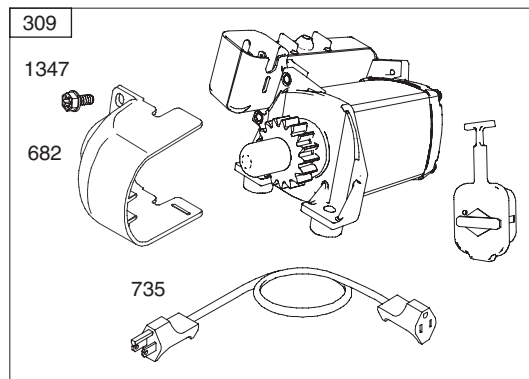

190

914A
914B
914

PARTS LIST

Craftsman Engine Model 15C104-0662-E8 For Snow Thrower Model 247.88999

PARTS LIST

Craftsman Engine Model 15C104-0662-E8 For Snow Thrower Model 247.88999

PARTS LIST

Craftsman Engine Model 15C104-0662-E8 For Snow Thrower Model 247.88999

Ref. No.	Part No.	Description
1	794188	Cylinder Assembly
2	399269	Kit-Bushing/Seal (Magneto Side)
3•	299819s	Seal-Oil (Magneto Side)
5	791720	Head-Cylinder
7•+	791716	Gasket-Cylinder Head
11	695745	Tube-Breather
12•	699485	Gasket-Crankcase
13	699482	Screw (Cylinder Head)
15	691686	Plug-Oil Drain
16	795116	Crankshaft
18	699696	Cover-Crankcase
20•	692550	Seal-Oil (PTO Side)
21	281658s	Cap-Oil Fill
22	699478	Screw (Crankcase Cover/Sump)
23	699516	Flywheel
24	222698s	Key-Flywheel
25	791786	Piston Assembly (Standard)
	791791	Piston Assembly (.020" Oversize)
26	791787	Ring Set (Standard)
	791792	Ring Set (.020" Oversize)
27	690975	Lock-Piston Pin
28	690229	Pin-Piston
29	791783	Rod-Connecting
32	791784	Screw (Connecting Rod)
33	499642	Valve-Exhaust
34	499641	Valve-Intake
35	691304	Spring-Valve (Intake)
36	691304	Spring-Valve (Exhaust)
40	692194	Retainer-Valve
45	690977	Tappet-Valve
46	693404	Camshaft
48	N/A	Short Block
51 Ø•+	791718	Gasket-Intake
55	696710	Housing-Rewind Starter
58	693389	Rope-Starter