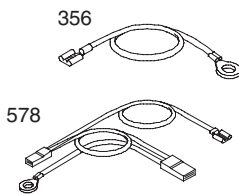

PARTS LIST

Craftsman Engine Model 15C104-0662-E8 For Snow Thrower Model 247.88999

PARTS LIST

Craftsman Engine Model 15C104-0662-E8 For Snow Thrower Model 247.88999

Ref. No.	Part No.	Description
1	794188	Cylinder Assembly
2	399269	Kit-Bushing/Seal (Magneto Side)
3•	299819s	Seal-Oil (Magneto Side)
5	791720	Head-Cylinder
7•+	791716	Gasket-Cylinder Head
11	695745	Tube-Breather
12•	699485	Gasket-Crankcase
13	699482	Screw (Cylinder Head)
15	691686	Plug-Oil Drain
16	795116	Crankshaft
18	699696	Cover-Crankcase
20•	692550	Seal-Oil (PTO Side)
21	281658s	Cap-Oil Fill
22	699478	Screw (Crankcase Cover/Sump)
23	699516	Flywheel
24	222698s	Key-Flywheel
25	791786	Piston Assembly (Standard)
	791791	Piston Assembly (.020" Oversize)
26	791787	Ring Set (Standard)
	791792	Ring Set (.020" Oversize)
27	690975	Lock-Piston Pin
28	690229	Pin-Piston
29	791783	Rod-Connecting
32	791784	Screw (Connecting Rod)
33	499642	Valve-Exhaust
34	499641	Valve-Intake
35	691304	Spring-Valve (Intake)
36	691304	Spring-Valve (Exhaust)
40	692194	Retainer-Valve
45	690977	Tappet-Valve
46	693404	Camshaft
48	N/A	Short Block
51 Ø•+	791718	Gasket-Intake
55	696710	Housing-Rewind Starter
58	693389	Rope-Starter

Ref. No.	Part No.	Description
60	699334	Grip-Starter Rope
65	690937	Screw (Rewind Starter) (SAE)
65A	699228	Screw (Rewind Starter) (Metric)
95	691636	Screw (Throttle Valve)
97	690024	Shaft-Throttle
98 Ø	398185	Kit-Idle Speed
104 Ø	691242	Pin-Float Hinge
108	695807	Valve-Choke
109	791954	Shaft-Choke
117	691428	Jet-Main (Standard)
118	690048	Jet-Main (High Altitude)
121	792006	Kit-Carburetor Overhaul
122	791717	Spacer-Carburetor
125	794588	Carburetor
127Ø	691739	Plug-Welch
130	691181	Valve-Throttle
133	398187	Float-Carburetor
134	398188	Kit-Needle/Seat
137 Ø	693981	Gasket-Float Bowl
146	690979	Key-Timing
155	698214	Plate-Cylinder Head
177	795015	Seal-O Ring (Dipstick)
186	692317	Connector-Hose (Carburetor)
187	791874	Line-Fuel (Formed)
188	699479	Screw (Control Bracket)
190	699220	Screw (Fuel Tank)
192	694543	Ball-Rocker Arm
209	692571	Spring-Governor
219	693578	Gear-Governor
220	691724	Washer (Governor Gear)
222	793100	Bracket-Control
227	794367	Lever-Governor Control
238	691300	Cap-Valve
276	271716	Washer-Sealing
281	793122	Panel-Control