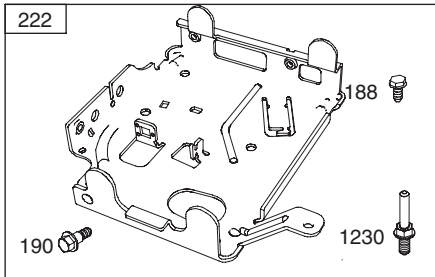

PARTS LIST

Craftsman Snow Thrower Model 247.88999

PARTS LIST

Ref. No.	Part No.	Description
1.	710-1652	AB Screw, 1/4-20 x 0.625
2.	731-05353	Belt Cover
3.	735-04099	Plug, 3/8 ID
4.	711-1268B	Actuator Shaft
5.	746-04229	Drive Clutch Cable
6.	732-04345	Extension Spring
7.	790-00207B	Drive Clutch Cable Guide Bracket
8.	684-04156A	Shift Rod Assembly
9.	750-04474	Axle Support Tube
10.	714-0126	Hi Pro Key
11.	735-04100	Plug, 1/2 ID
12.	717-04210	Gear, 56T
13.	741-0245	Hex Flange Bearing
14.	790-00206A	Auger Clutch Cable Guide Bracket
15.	756-0625	Cable Roller
16.	738-0924A	C Screw, 1/4-28 x 0.375
17.	618-04288	Dogg Assembly - LH
	618-04287	Dogg Assembly - RH
18.	726-04012	Push-on Nut
19.	750-04477	Spacer
20.	736-3015	Washer, Flat
21.	732-04311	Torsion Spring, .750ID x .968 Lg.
22.	731-05297	Spacer
23.	716-0104	E Ring
24.	736-0188	Flat Washer, .76 x 1.49 x .06
25.	736-0626	Flat Washer
26.	741-04076	Ball Bearing
27.	738-04180	Axle
28.	731-04873	Spacer
29.	710-0654A	TT Sems Screw, 3/8-16 x 1.0
30.	710-0788	TT Screw, 1/4-20 x 1.0
31.	790-00185	Shaft Retainer - LH
32.	634-04145	Wheel Complete - LH
	634-04146	Wheel Complete - RH
33.	736-0242	Bell Washer
34.	710-0627	Hex Bolt, 5/16-24 x 0.75
35.	684-04154	Friction Wheel Support Brkt. Assy.
36.	790-00096	Auger Cable Guide Bracket
37.	748-0190	Spacer
38.	738-04184A	Shoulder Screw
39.	790-00316	Frame Cover
40.	656-04025A	Friction Wheel Disc Assembly

190

914A
914B
914

PARTS LIST

Craftsman Engine Model 15C104-0662-E8 For Snow Thrower Model 247.88999

PARTS LIST

Craftsman Engine Model 15C104-0662-E8 For Snow Thrower Model 247.88999

PARTS LIST

Craftsman Engine Model 15C104-0662-E8 For Snow Thrower Model 247.88999