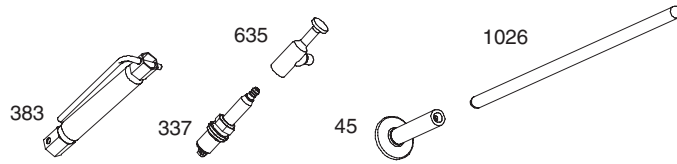

PARTS LIST

Craftsman Engine Model 15C104-0662-E8 For Snow Thrower Model 247.88999