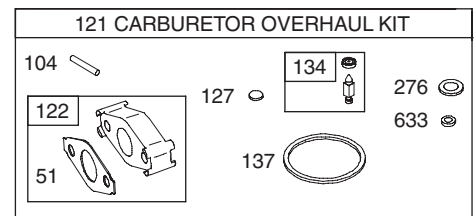

PARTS LIST

Craftsman Engine Model 15C104-0662-E8 For Snow Thrower Model 247.88999

PARTS LIST

Craftsman Engine Model 15C104-0662-E8 For Snow Thrower Model 247.88999

Ref. No.	Part No.	Description
1	794188	Cylinder Assembly
2	399269	Kit-Bushing/Seal (Magneto Side)
3•	299819s	Seal-Oil (Magneto Side)
5	791720	Head-Cylinder
7•+	791716	Gasket-Cylinder Head
11	695745	Tube-Breather
12•	699485	Gasket-Crankcase
13	699482	Screw (Cylinder Head)
15	691686	Plug-Oil Drain
16	795116	Crankshaft
18	699696	Cover-Crankcase
20•	692550	Seal-Oil (PTO Side)
21	281658s	Cap-Oil Fill
22	699478	Screw (Crankcase Cover/Sump)
23	699516	Flywheel
24	222698s	Key-Flywheel
25	791786	Piston Assembly (Standard)
	791791	Piston Assembly (.020" Oversize)
26	791787	Ring Set (Standard)
	791792	Ring Set (.020" Oversize)
27	690975	Lock-Piston Pin
28	690229	Pin-Piston
29	791783	Rod-Connecting
32	791784	Screw (Connecting Rod)
33	499642	Valve-Exhaust
34	499641	Valve-Intake
35	691304	Spring-Valve (Intake)
36	691304	Spring-Valve (Exhaust)
40	692194	Retainer-Valve
45	690977	Tappet-Valve
46	693404	Camshaft
48	N/A	Short Block
51 Ø•+	791718	Gasket-Intake
55	696710	Housing-Rewind Starter
58	693389	Rope-Starter

Ref. No.	Part No.	Description
60	699334	Grip-Starter Rope
65	690937	Screw (Rewind Starter) (SAE)
65A	699228	Screw (Rewind Starter) (Metric)
95	691636	Screw (Throttle Valve)
97	690024	Shaft-Throttle
98 Ø	398185	Kit-Idle Speed
104 Ø	691242	Pin-Float Hinge
108	695807	Valve-Choke
109	791954	Shaft-Choke
117	691428	Jet-Main (Standard)
118	690048	Jet-Main (High Altitude)
121	792006	Kit-Carburetor Overhaul
122	791717	Spacer-Carburetor
125	794588	Carburetor
127Ø	691739	Plug-Welch
130	691181	Valve-Throttle
133	398187	Float-Carburetor
134	398188	Kit-Needle/Seat
137 Ø	693981	Gasket-Float Bowl
146	690979	Key-Timing
155	698214	Plate-Cylinder Head
177	795015	Seal-O Ring (Dipstick)
186	692317	Connector-Hose (Carburetor)
187	791874	Line-Fuel (Formed)
188	699479	Screw (Control Bracket)
190	699220	Screw (Fuel Tank)
192	694543	Ball-Rocker Arm
209	692571	Spring-Governor
219	693578	Gear-Governor
220	691724	Washer (Governor Gear)
222	793100	Bracket-Control
227	794367	Lever-Governor Control
238	691300	Cap-Valve
276	271716	Washer-Sealing
281	793122	Panel-Control