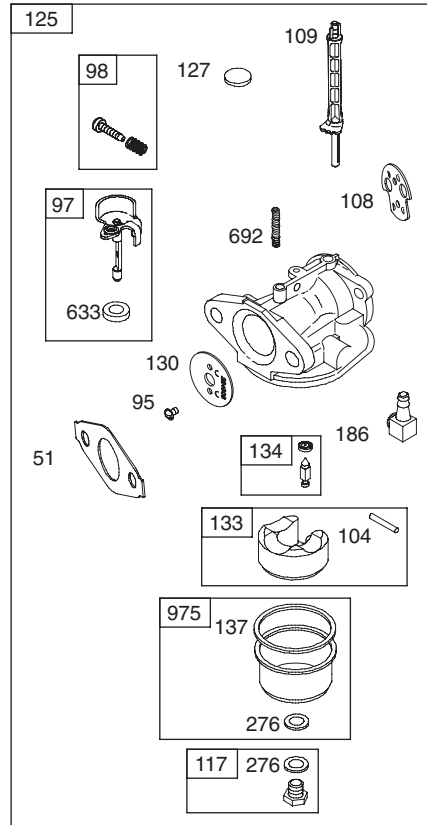

PARTS LIST

Craftsman Engine Model 15C104-0662-E8 For Snow Thrower Model 247.88999

PARTS LIST

Craftsman Engine Model 15C104-0662-E8 For Snow Thrower Model 247.88999

Ref. No.	Part No.	Description
1	794188	Cylinder Assembly
2	399269	Kit-Bushing/Seal (Magneto Side)
3•	299819s	Seal-Oil (Magneto Side)
5	791720	Head-Cylinder
7•+	791716	Gasket-Cylinder Head
11	695745	Tube-Breather
12•	699485	Gasket-Crankcase
13	699482	Screw (Cylinder Head)
15	691686	Plug-Oil Drain
16	795116	Crankshaft
18	699696	Cover-Crankcase
20•	692550	Seal-Oil (PTO Side)
21	281658s	Cap-Oil Fill
22	699478	Screw (Crankcase Cover/Sump)
23	699516	Flywheel
24	222698s	Key-Flywheel
25	791786	Piston Assembly (Standard)
	791791	Piston Assembly (.020" Oversize)
26	791787	Ring Set (Standard)
	791792	Ring Set (.020" Oversize)
27	690975	Lock-Piston Pin
28	690229	Pin-Piston
29	791783	Rod-Connecting
32	791784	Screw (Connecting Rod)
33	499642	Valve-Exhaust
34	499641	Valve-Intake
35	691304	Spring-Valve (Intake)
36	691304	Spring-Valve (Exhaust)
40	692194	Retainer-Valve
45	690977	Tappet-Valve
46	693404	Camshaft
48	N/A	Short Block
51 Ø•+	791718	Gasket-Intake
55	696710	Housing-Rewind Starter
58	693389	Rope-Starter

Ref. No.	Part No.	Description
60	699334	Grip-Starter Rope
65	690937	Screw (Rewind Starter) (SAE)
65A	699228	Screw (Rewind Starter) (Metric)
95	691636	Screw (Throttle Valve)
97	690024	Shaft-Throttle
98 Ø	398185	Kit-Idle Speed
104 Ø	691242	Pin-Float Hinge
108	695807	Valve-Choke
109	791954	Shaft-Choke
117	691428	Jet-Main (Standard)
118	690048	Jet-Main (High Altitude)
121	792006	Kit-Carburetor Overhaul
122	791717	Spacer-Carburetor
125	794588	Carburetor
127Ø	691739	Plug-Welch
130	691181	Valve-Throttle
133	398187	Float-Carburetor
134	398188	Kit-Needle/Seat
137 Ø	693981	Gasket-Float Bowl
146	690979	Key-Timing
155	698214	Plate-Cylinder Head
177	795015	Seal-O Ring (Dipstick)
186	692317	Connector-Hose (Carburetor)
187	791874	Line-Fuel (Formed)
188	699479	Screw (Control Bracket)
190	699220	Screw (Fuel Tank)
192	694543	Ball-Rocker Arm
209	692571	Spring-Governor
219	693578	Gear-Governor
220	691724	Washer (Governor Gear)
222	793100	Bracket-Control
227	794367	Lever-Governor Control
238	691300	Cap-Valve
276	271716	Washer-Sealing
281	793122	Panel-Control