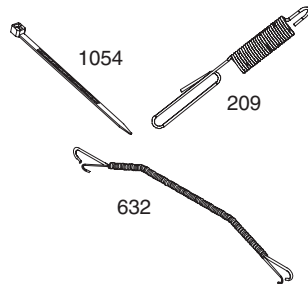

PARTS LIST

Craftsman Snow Thrower Model 247.88999

PARTS LIST

Ref. No.	Part No.	Description
1.	710-1652	AB Screw, 1/4-20 x 0.625
2.	731-05353	Belt Cover
3.	735-04099	Plug, 3/8 ID
4.	711-1268B	Actuator Shaft
5.	746-04229	Drive Clutch Cable
6.	732-04345	Extension Spring
7.	790-00207B	Drive Clutch Cable Guide Bracket
8.	684-04156A	Shift Rod Assembly
9.	750-04474	Axle Support Tube
10.	714-0126	Hi Pro Key
11.	735-04100	Plug, 1/2 ID
12.	717-04210	Gear, 56T
13.	741-0245	Hex Flange Bearing
14.	790-00206A	Auger Clutch Cable Guide Bracket
15.	756-0625	Cable Roller
16.	738-0924A	C Screw, 1/4-28 x 0.375
17.	618-04288	Dogg Assembly - LH
	618-04287	Dogg Assembly - RH
18.	726-04012	Push-on Nut
19.	750-04477	Spacer
20.	736-3015	Washer, Flat
21.	732-04311	Torsion Spring, .750ID x .968 Lg.
22.	731-05297	Spacer
23.	716-0104	E Ring
24.	736-0188	Flat Washer, .76 x 1.49 x .06
25.	736-0626	Flat Washer
26.	741-04076	Ball Bearing
27.	738-04180	Axle
28.	731-04873	Spacer
29.	710-0654A	TT Sems Screw, 3/8-16 x 1.0
30.	710-0788	TT Screw, 1/4-20 x 1.0
31.	790-00185	Shaft Retainer - LH
32.	634-04145	Wheel Complete - LH
	634-04146	Wheel Complete - RH
33.	736-0242	Bell Washer
34.	710-0627	Hex Bolt, 5/16-24 x 0.75
35.	684-04154	Friction Wheel Support Brkt. Assy.
36.	790-00096	Auger Cable Guide Bracket
37.	748-0190	Spacer
38.	738-04184A	Shoulder Screw
39.	790-00316	Frame Cover
40.	656-04025A	Friction Wheel Disc Assembly

190

914A
914B
914

PARTS LIST

Craftsman Engine Model 15C104-0662-E8 For Snow Thrower Model 247.88999

PARTS LIST

Craftsman Engine Model 15C104-0662-E8 For Snow Thrower Model 247.88999

PARTS LIST

Craftsman Engine Model 15C104-0662-E8 For Snow Thrower Model 247.88999