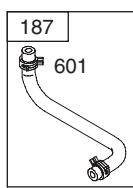

PARTS LIST

Craftsman Engine Model 15C104-0662-E8 For Snow Thrower Model 247.88999