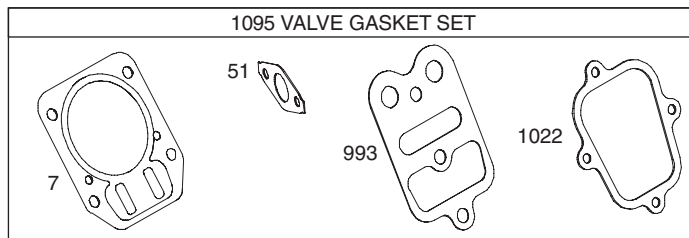

PARTS LIST

Craftsman Engine Model 15C104-0662-E8 For Snow Thrower Model 247.88999

190

914A
914B
914