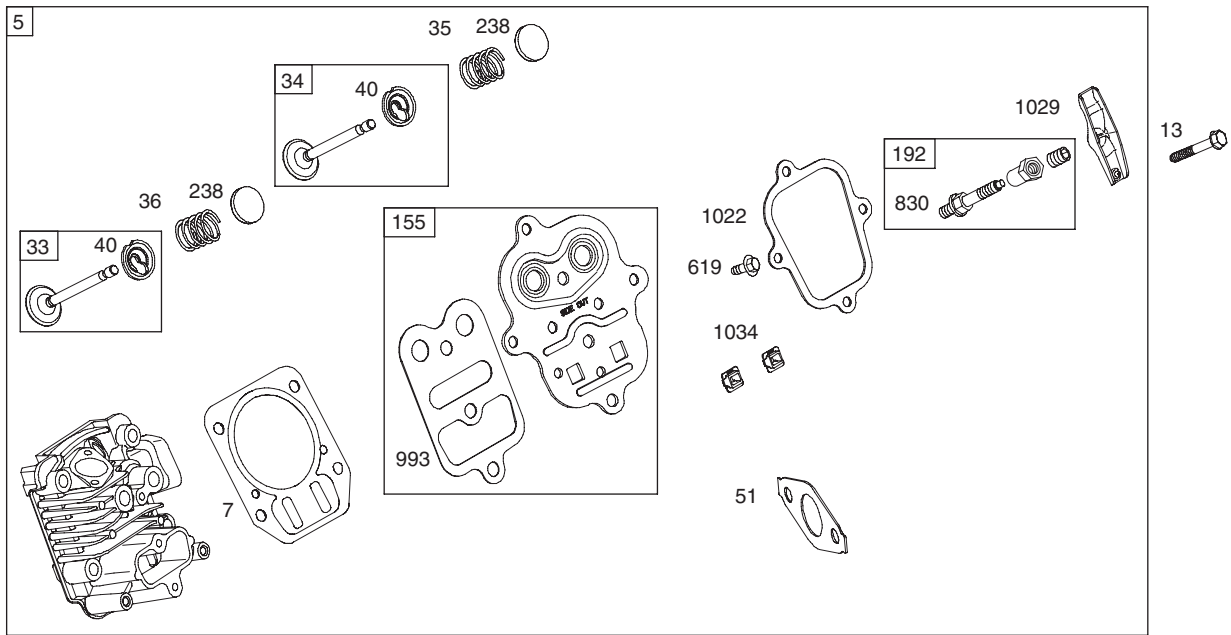

PARTS LIST

Craftsman Engine Model 15C104-0662-E8 For Snow Thrower Model 247.88999