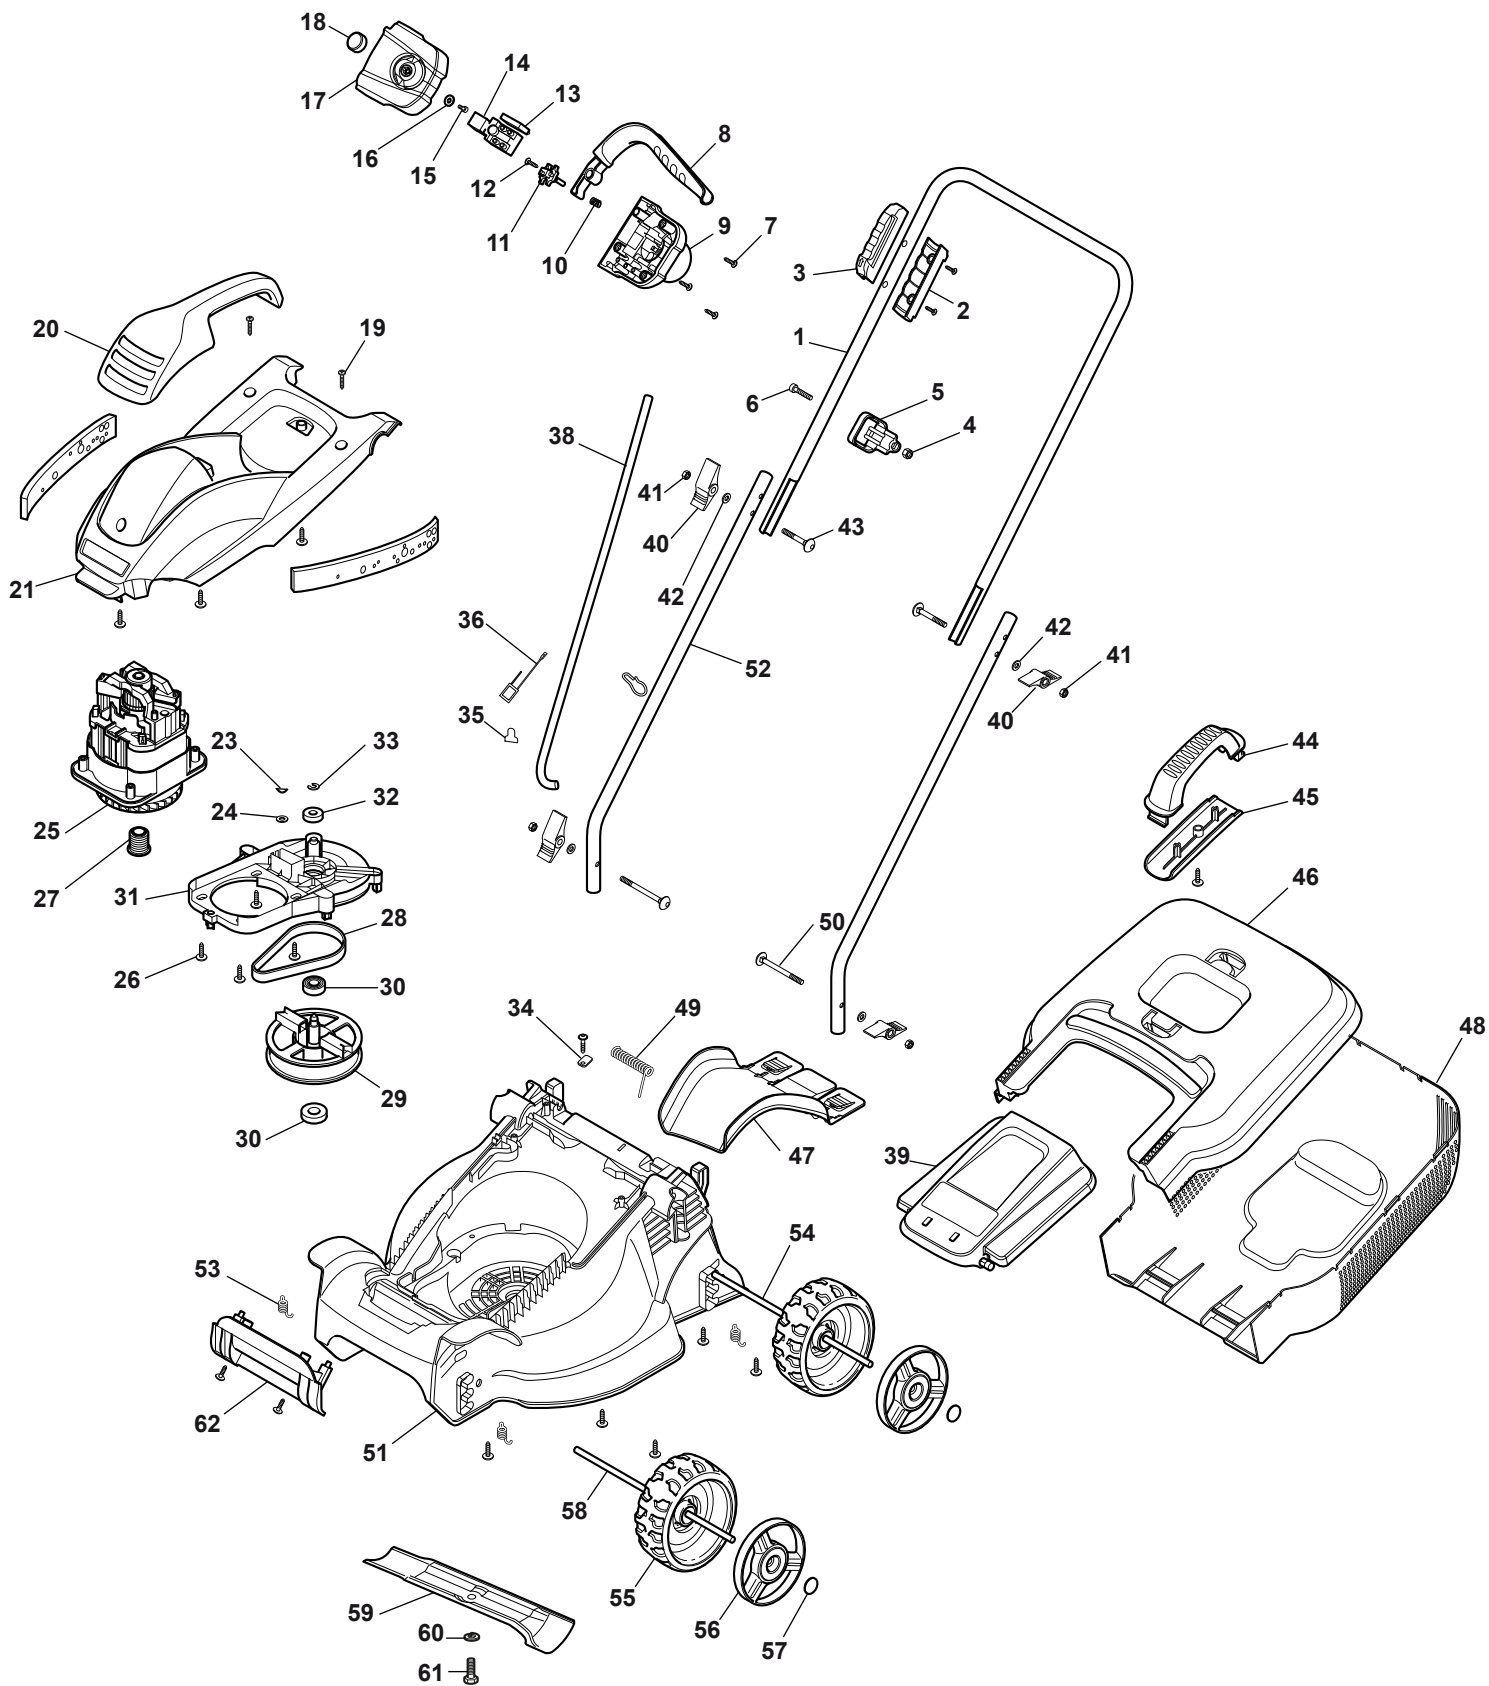

Electric Walkbehind - DELTA

POS	CODE	Q.TY	DESCRIPTION	NOTES
1	118810075/0	1	Handle, Upper Part	
2	118810086/0	1	Down fixation Plate	
3	118810087/0	1	Upper fixation Plate	
4	112291000/0	1	Nut	
5	118810083/0	1	Hook	
6	112735654/0	1	Screw	
7	112728099/1	5	Screw	
8	118810148/0	1	Lever	
9	118810090/0	1	Switchbox lower	
10	118810080/0	1	Spring	
11	118810061/0	1	Pin	
12	112735654/0	1	Screw	
13	118810065/0	1	Capacitance	
14	118810062/0	1	Switch	
15	123878020/0	1	Screw	
16	2312100	1	Washer	
17	118810089/0	1	Switchbox upper	
18	118810147/0	1	Button	
19	112728099/1	11	Screw	
20	118810156/0	1	Cover, Grey	
21	118810140/0	1	Engine Cover	
23	112543001/0	1	Washer	
24	118810093/0	1	Washer	
25	118810057/0	1	Engine	
26	118810099/0	9	Screw	
27	118810077/0	1	Motor pulley	
28	118810092/0	1	Belt	
29	118810059/0	1	Pulley insert mould	
30	118810071/0	2	Bearing	
31	118810084/0	1	Engine Plate	
32	118810069/0	1	Bearing	
33	112000955/0	1	Snap Ring	
34	118810072/0	1	Washer	
35	118810064/0	1	Wire Connector	
36	118810063/0	1	Temperature Sensore	
38	118810060/0	1	Cable	
39	118810142/0	1	Stone-Guard	
40	118810137/0	4	Knob	
41	112291000/0	4	Nut	
42	112000930/0	4	Snap Ring	
43	112727784/0	2	Screw	
44	118810144/0	1	Handle	
45	118810146/0	1	Handle, Lower Part	
46	118810145/0	1	Grass-Box, Upper	
47	118810085/0	1	Knob	
48	118810143/0	1	Grass-Box, Lower	
49	118810097/0	1	Spring	
50	112727787/0	2	Screw	
51	118810139/0	1	Deck Grey	
52	118810138/0	2	Handle, Lower Part	
53	118810078/0	4	Spring	
54	118810067/0	1	Axle, Rear Wheels	
55	118810081/0	4	Wheel	
56	118810153/0	4	Hub Cap	
57	112604898/0	4	Crown Fastener	
58	118810066/0	1	Axle, Front Wheels	
59	118810002/0	1	Blade	
60	122671651/0	1	Washer	
61	112793312/0	1	Screw	
62	118810141/0	1	Deck handle, Grey