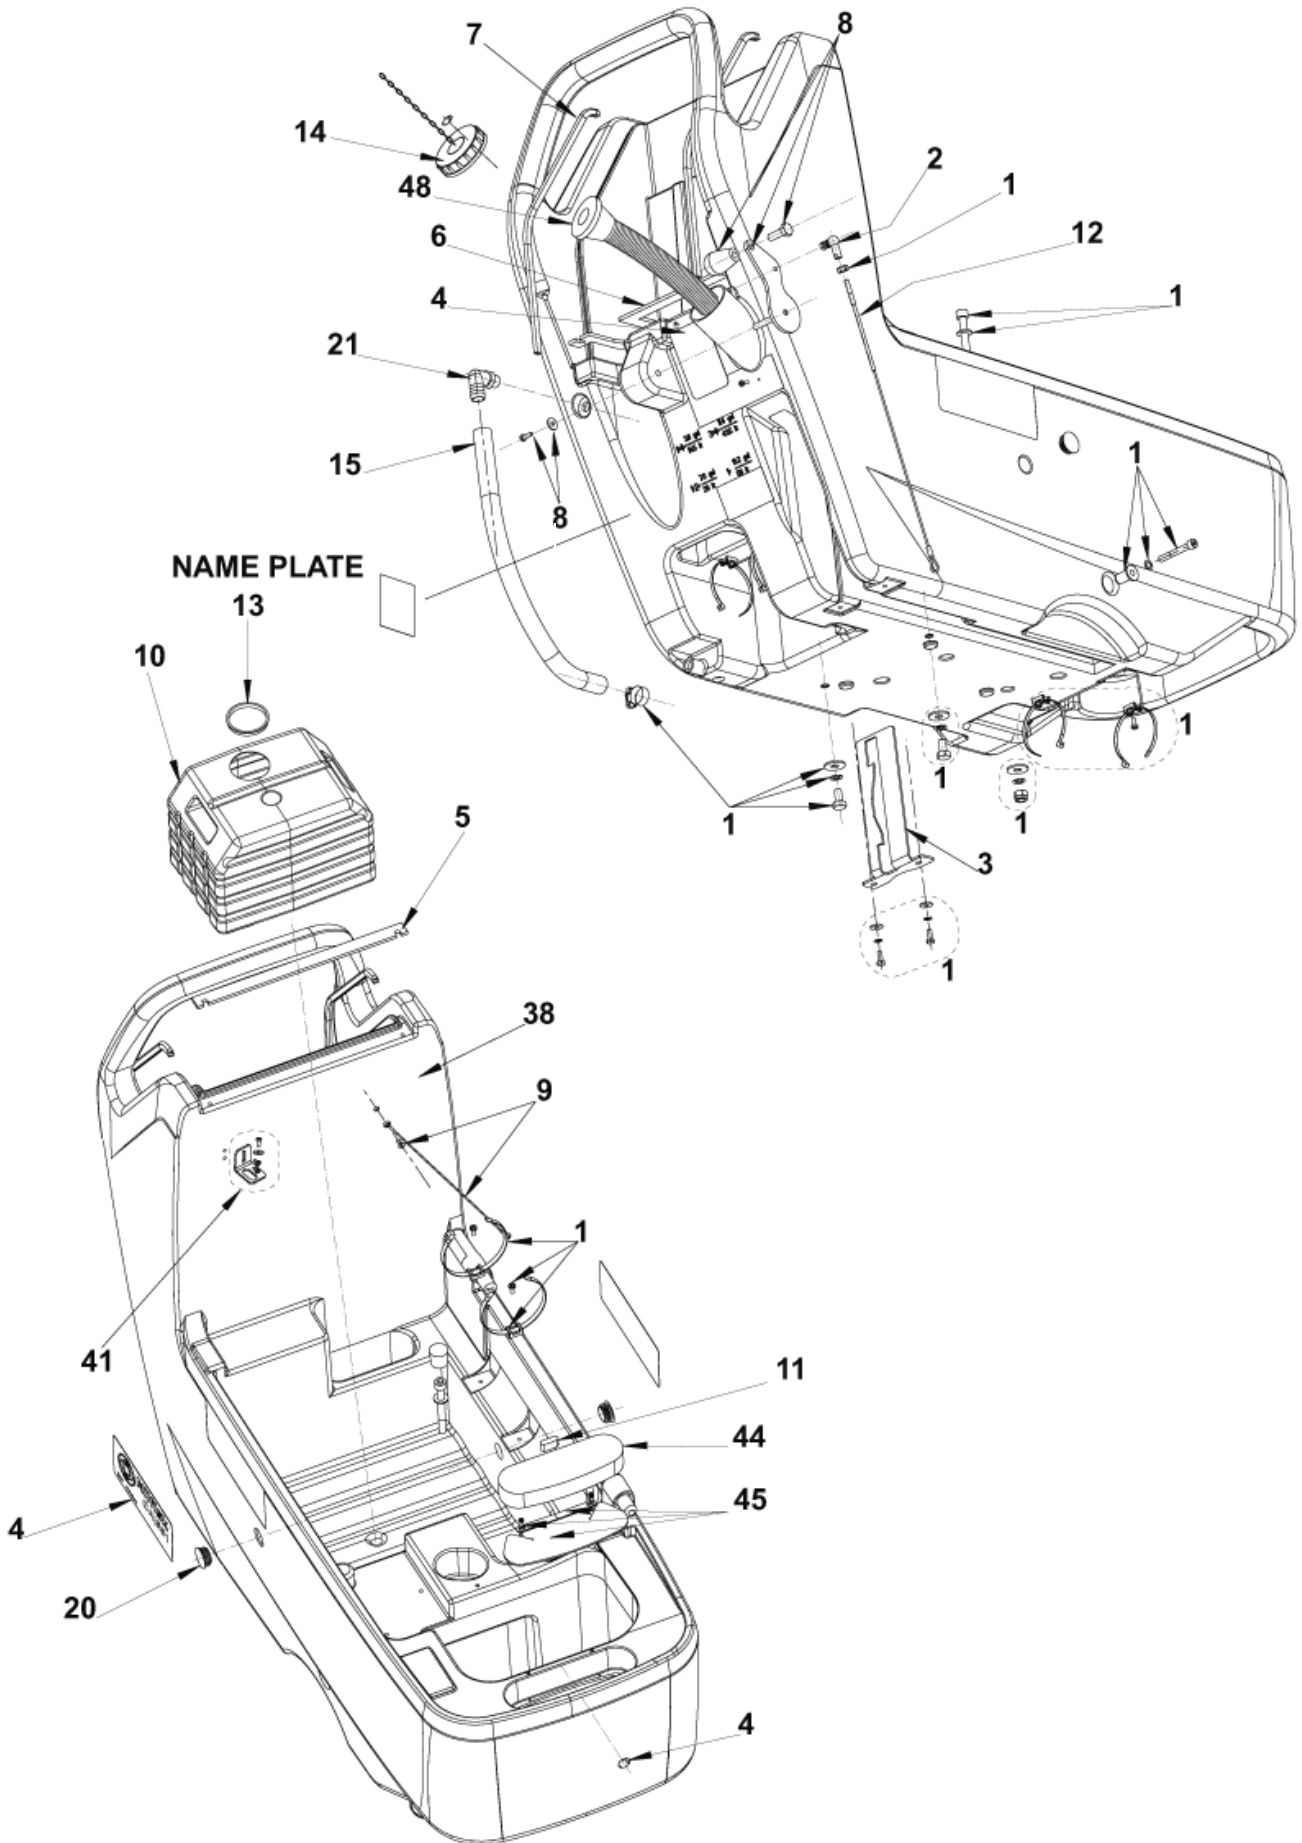

Solution tank

CA 551

31-03-2015

Part List ID
E19615

5

Solution tank

CA 551

31-03-2015

Part List ID

E19615

6

Pos	Part no.	Qty	Description
1	9098265000	1	HARDWARE SOLUTION TANK KIT
3	909 6493 000	1	SUPPORT PEDAL
4	9097774000	1	DECALS CA 551 KIT
5	909 6596 000	1	GASKET
6	909 6597 000	1	GASKET
7	909 6892 000	2	GASKET ADHESIVE L.960MM
8	9097630000	1	HARDWARE SQU.LEVER FIXING KIT
9	909 6874 000	1	CABLE TANK KIT
10	9099296000	1	WEIGHT CEMENT
11	9096921000	1	CAP RUBBER
12	9098675000	1	CABLE SQUEEGEE KIT TSB IT 2010-053 - INST.INSTR.9098672000
13	909 6658 000	1	CAP PLASTIC
14	909 6554 000	1	CAP WITH CHAIN
15	909 6521 000	1	HOSE CLEAN WATER
20	L08812457	2	CAP TANK
21	9100000770	1	FITTING 90. KIT
38	909 6048 000	1	TANK SOLUTION 55 LT
41	9098338000	1	BRACKET TANK FIXING KIT
44	909 6671 000	1	SPONGE INLET FRESH WATER TANK
45	9098449000	1	RUBBER ANTISPLASH KIT
48	9097290000	1	HOSE FILLING

POSITION 12 9098675000 includes also position 2.