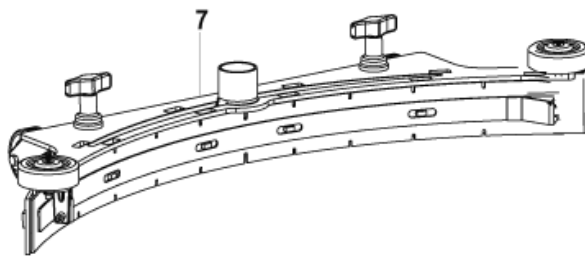

Accessories

CA 551

31-03-2015

Part List ID
E196127

19