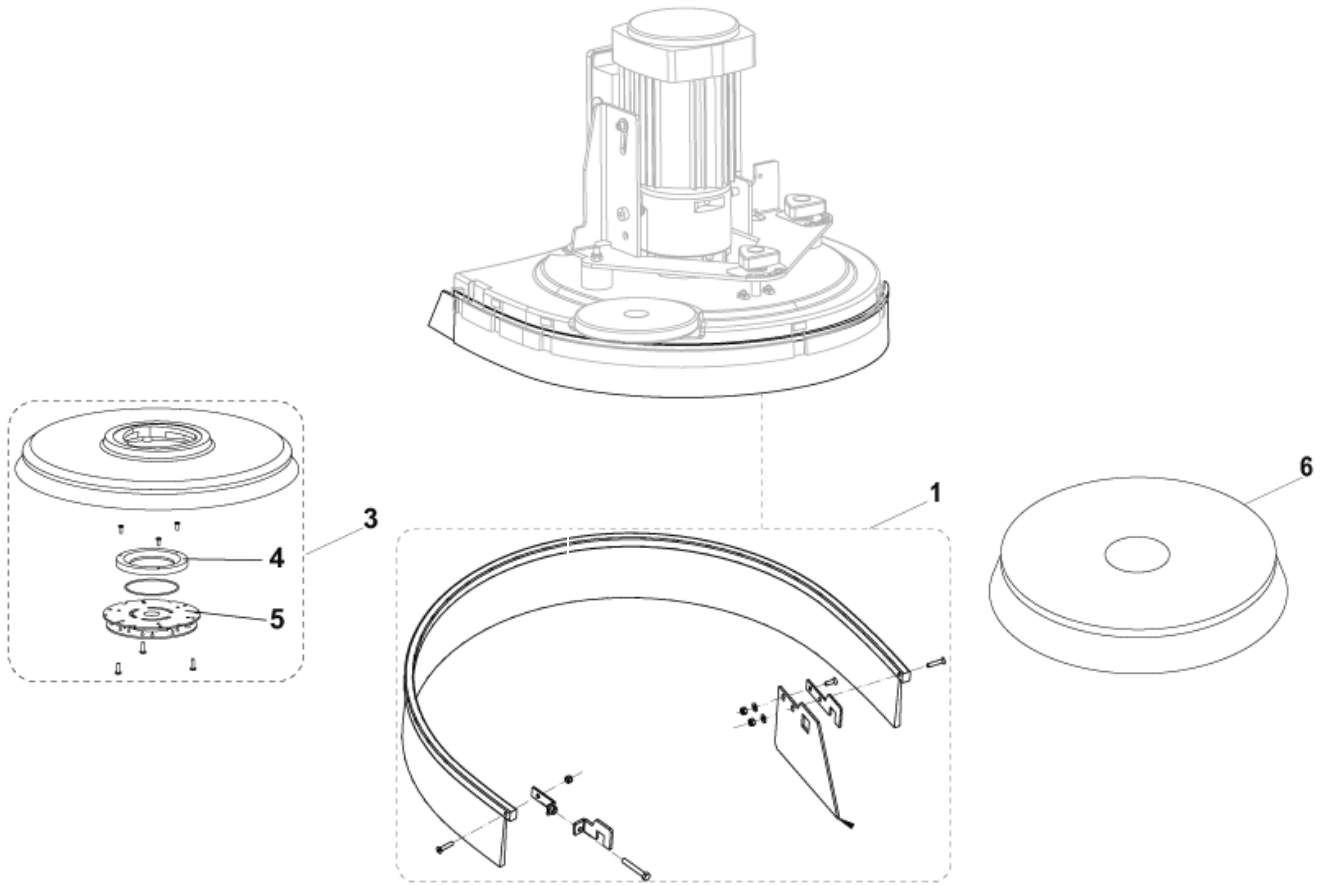

Accessories

CA 551

31-03-2015

Part List ID
E196127

19

KIT PARASPRUZZI 20"
SPLASH GUARD 20" KIT