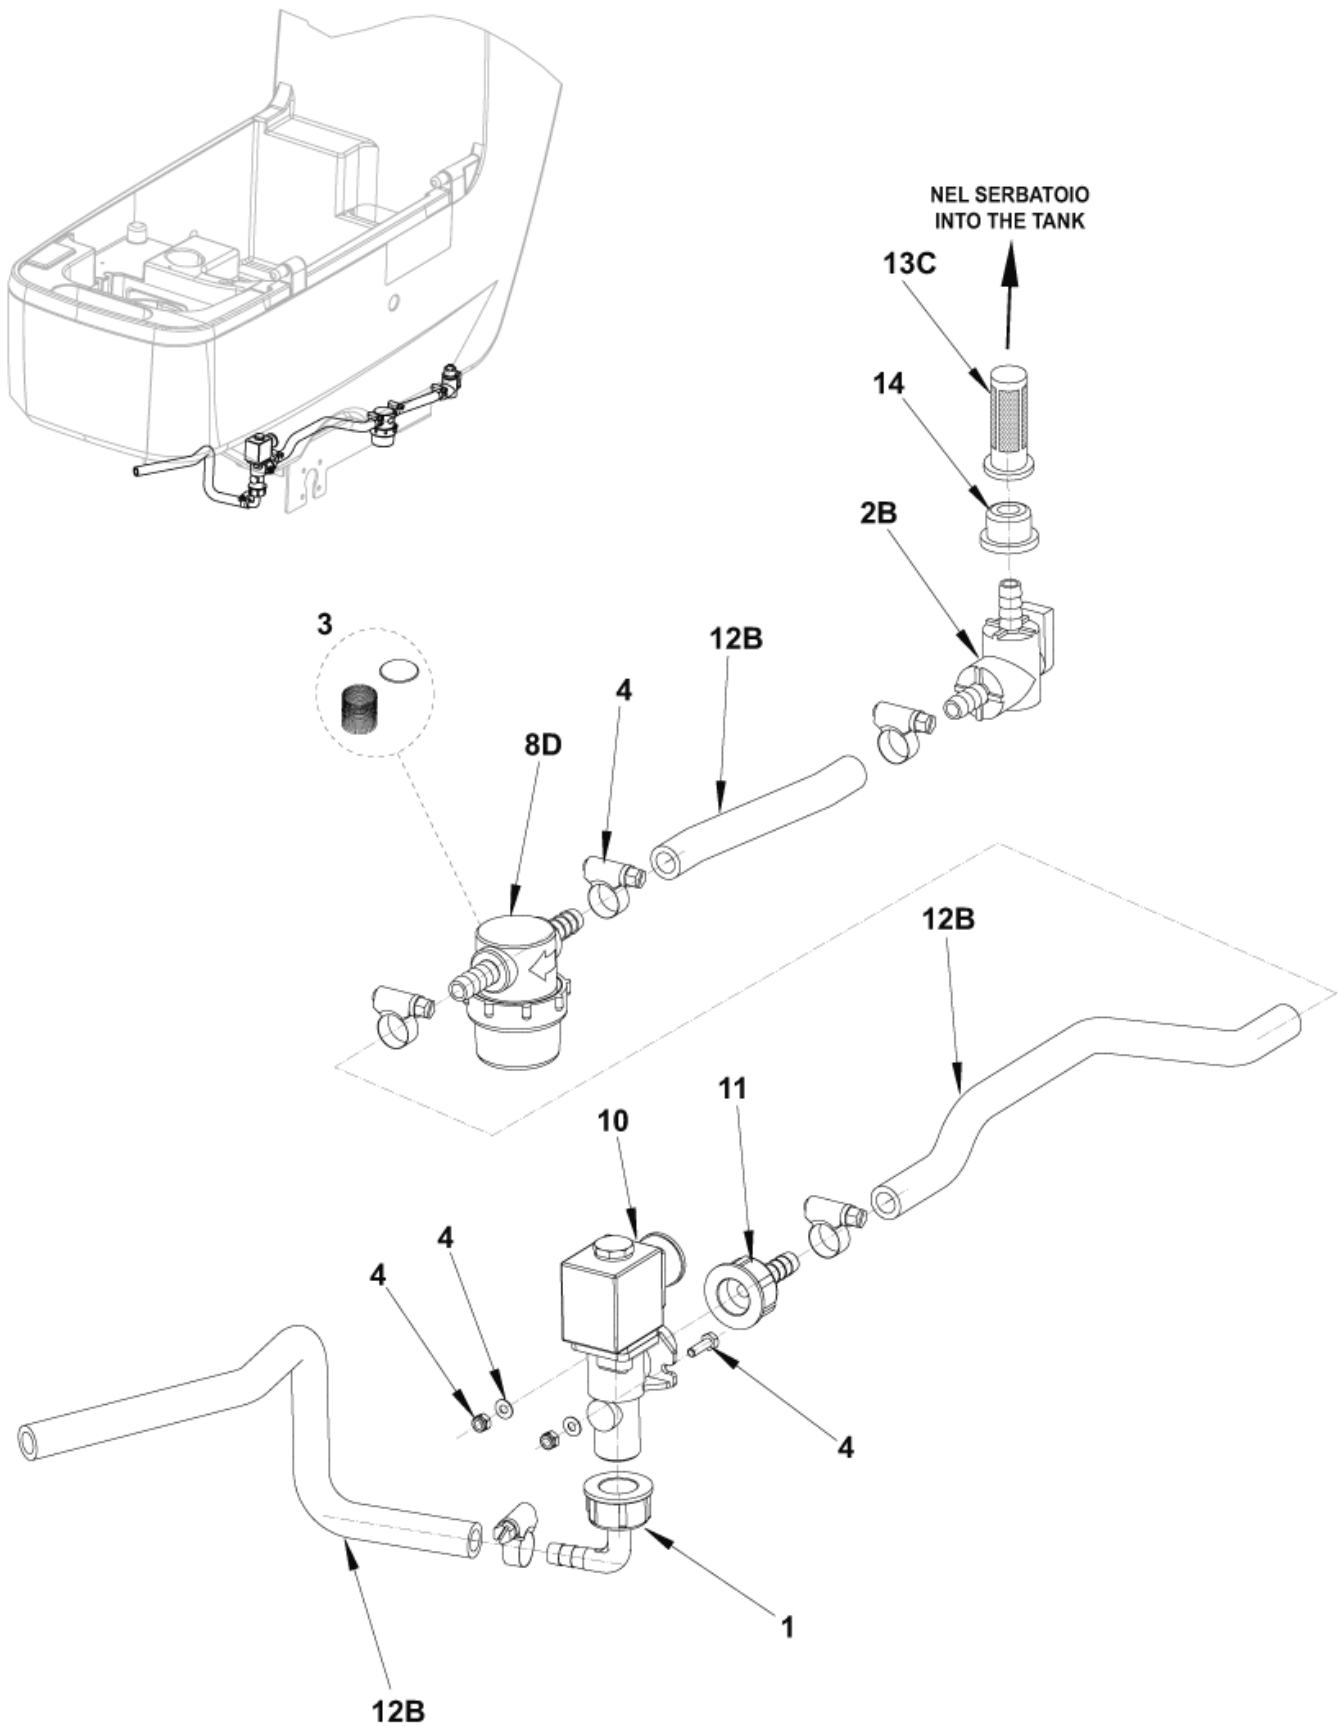

Solution system

CA 551

31-03-2015

Part List ID

E196117

13

Solution system

CA 551

31-03-2015

Part List ID

E196117

14

Pos	Part no.	Qty	Description
0	9098896000	1	NUT RING MOISTURE SEAL
1	9098777000	1	HOLDER RUBBER 90 F HOSE D.10 PKD
3	L08603893	1	NET FILTER WITH GASKET KIT
4	9098301000	1	HARDWARE SOLUTION SYSTEM KIT
10	9098932000	1	SOLENOID VALVE 230V UL
11	910000106	1	HOLDER RUBBER 1/2 FEMALE KIT
14	909 5286 000	1	GASKET
2B	9096994000	1	VALVE ELBOW
8D	9097166000	1	FILTER COMPLETE KIT
12B	9096996000	1	VALVE ELBOW W/PIPES KIT
13C	9096916000	1	FILTER SOLUTION TANK

B TSB IT 2007-027a

C TSB IT 2007-015

D TSB IT 2007-021