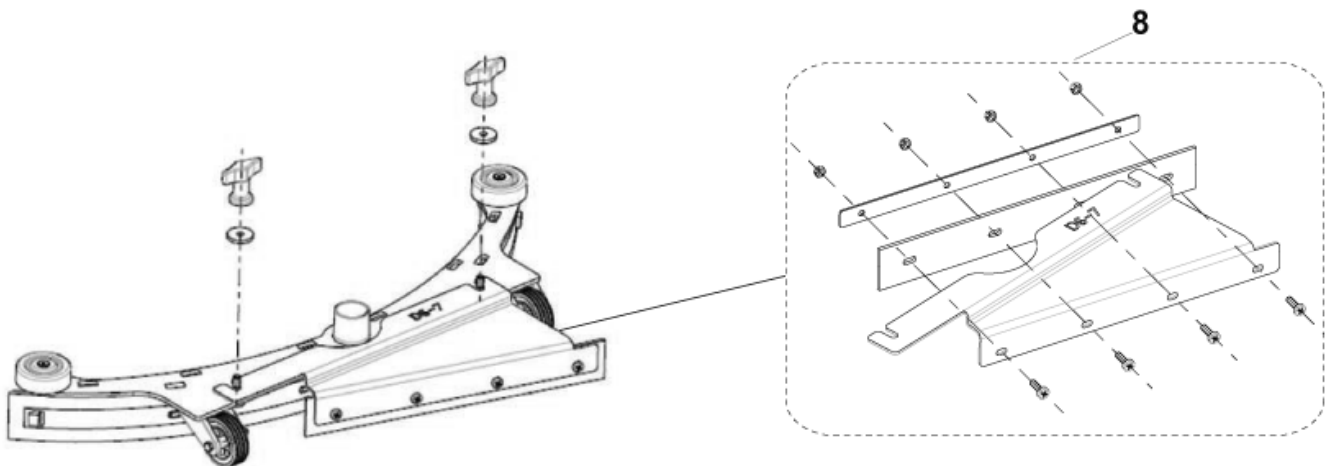

Accessories

CA 551

31-03-2015

Part List ID
E196127

19

KIT PARASPRUZZI 20"
SPLASH GUARD 20" KIT

Accessories

CA 551