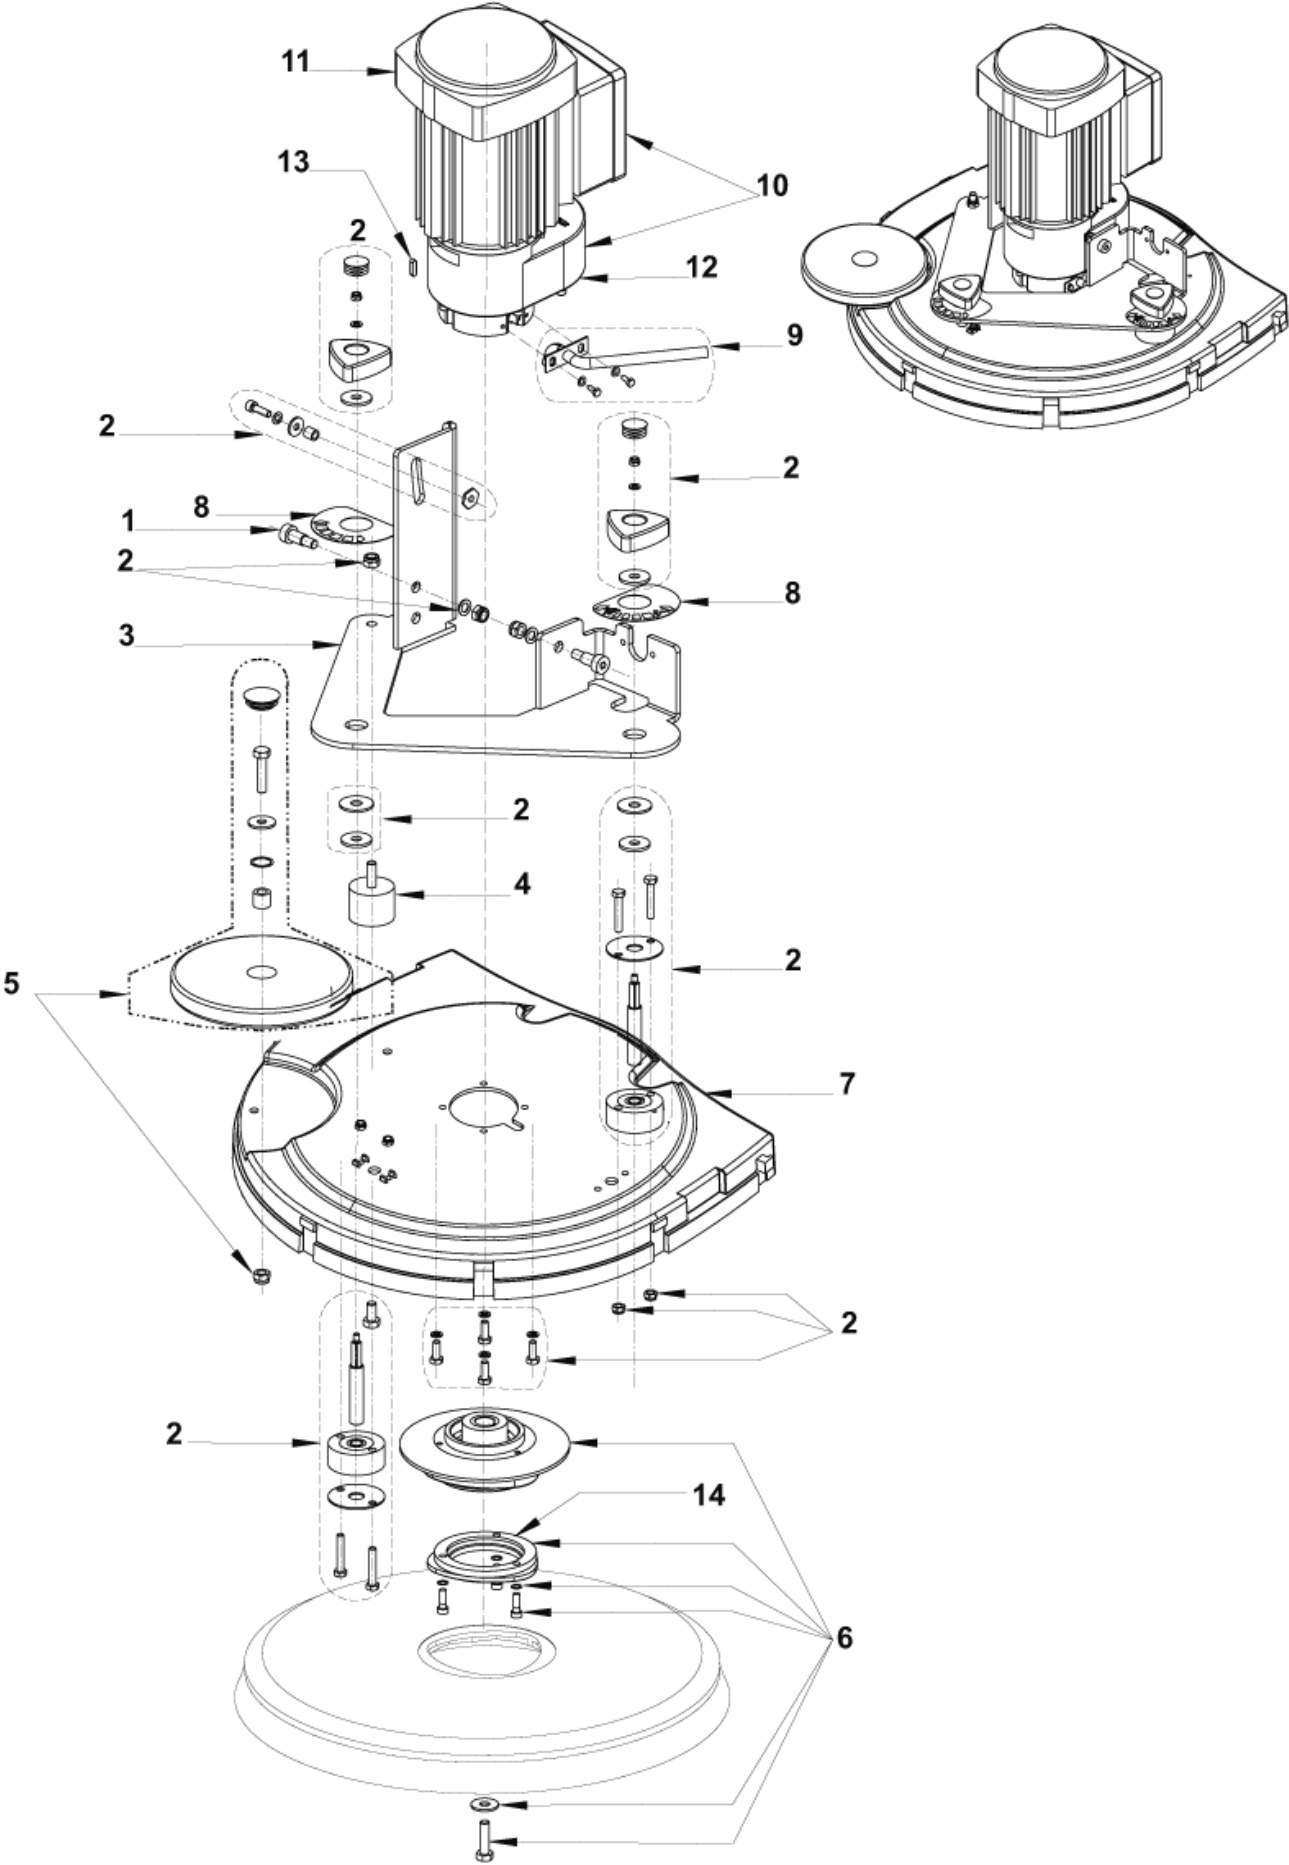

POSITIONS 25-26: 909 6483 000 - 909 6484 000 included in the kit 909 6860 000

Brush system

CA 551

31-03-2015

Part List ID
E196123

17

Brush system

CA 551