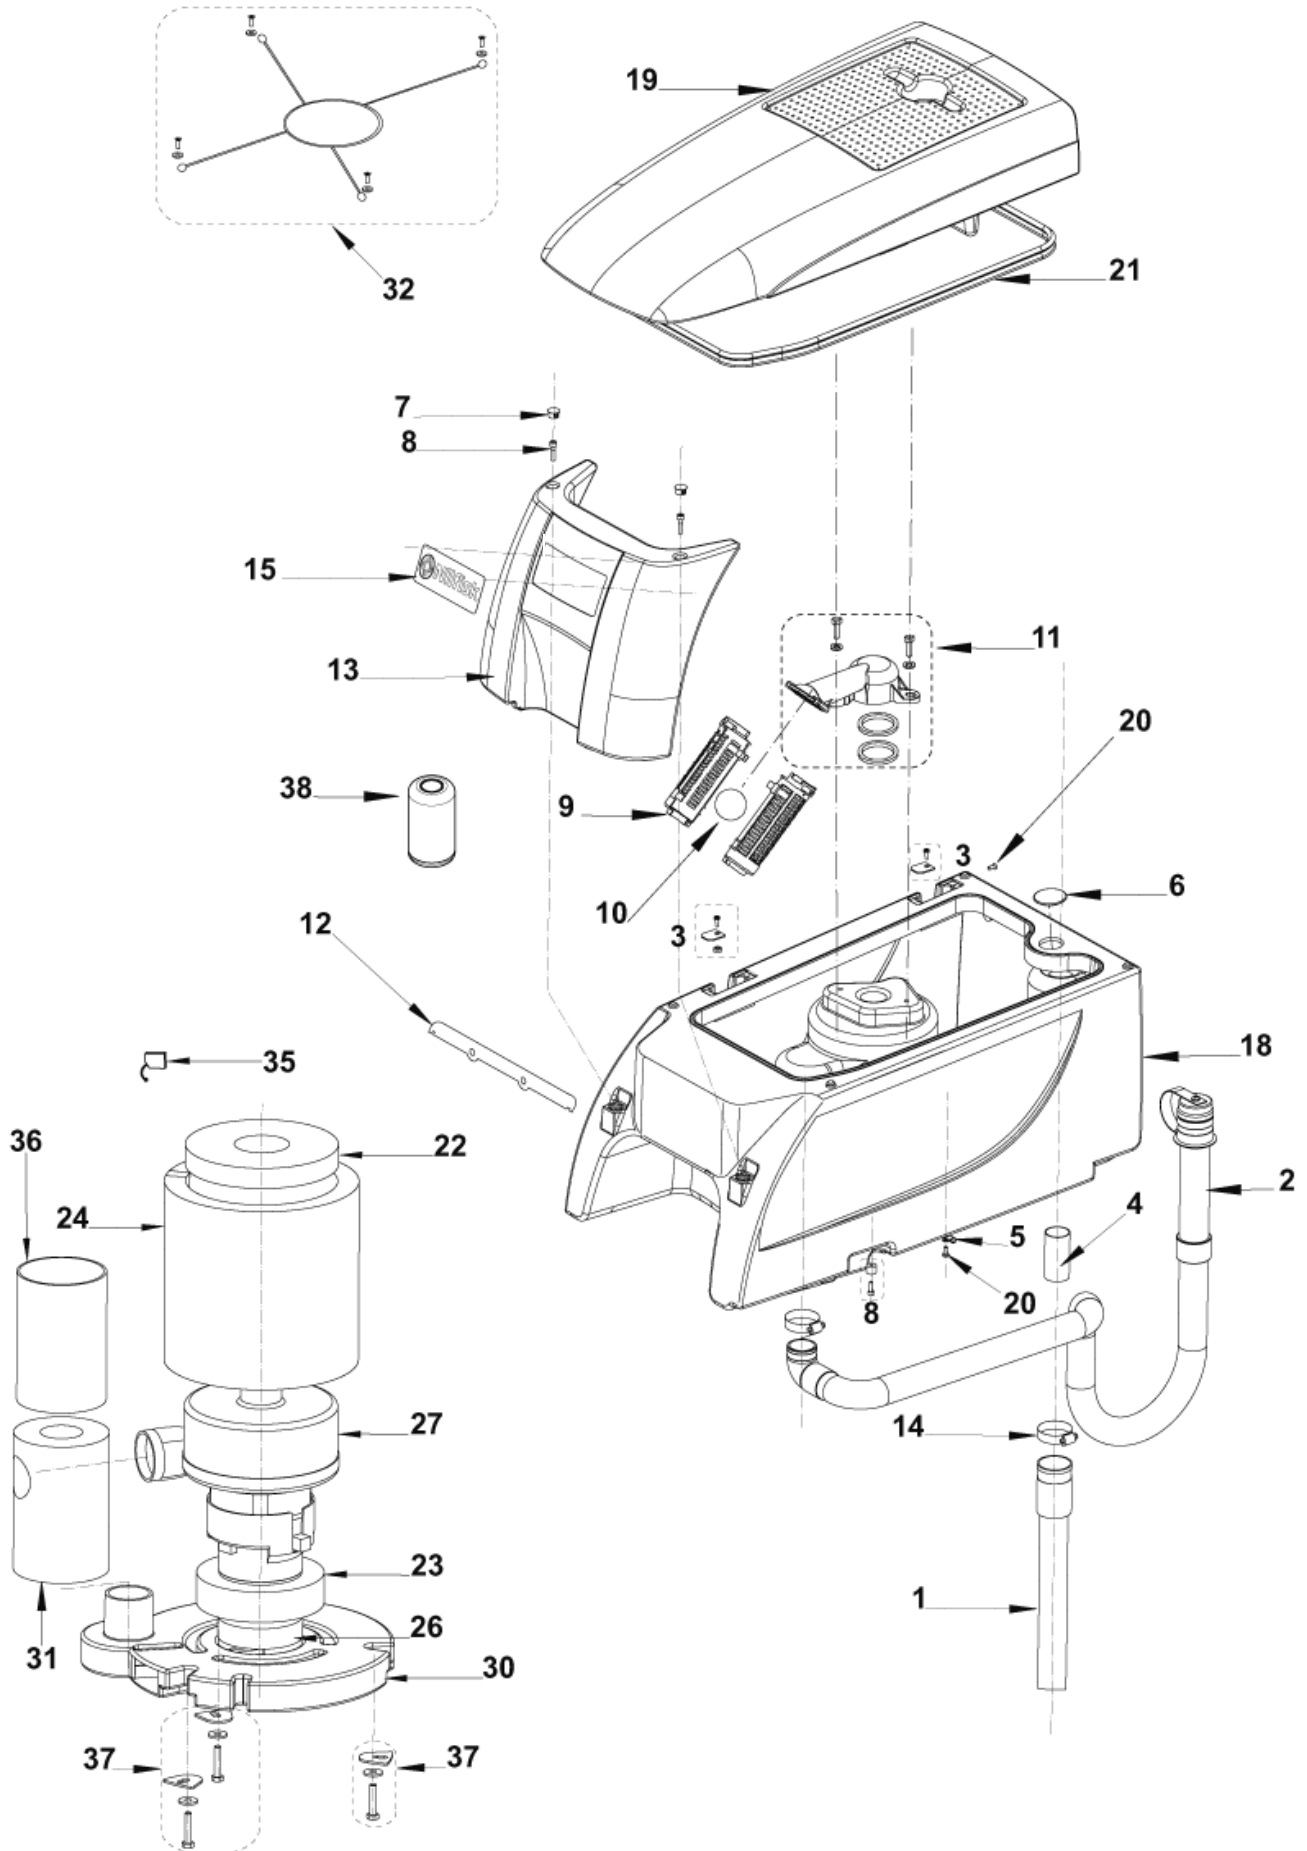

Recovery tank

CA 551

31-03-2015

Part List ID
E19619

7

Recovery tank

CA 551

31-03-2015

Part List ID

E19619

8

Pos	Part no.	Qty	Description	
0	909 6876 000	1	HARDWARE CAGE SUP.FIXING KIT	
1	9099852000	1	HOSE SQUEEGEE VACUUM PKD	
2	9099165000	1	HOSE DRAIN RAL 7001	
3	9097654000	1	TANK FIXING KIT	
4	9099986000	1	HOSE ANTIREFLOW	
5	L08239900	1	CLAMP D.6 WHITE	
7	145 8008 000	2	CAP D.18.2	
8	9098451000	1	HARDWARE RECOVERY TANK KIT	
9	L08812259	2	CAGE FLOAT HALF	
10	L08812373	1	BALL FLOATING	
11	9097681000	1	CAGE FLOAT HOLDER KIT	INST.INSTR. 9097680000
12	9097044000	1	GASKET TANK	
13	909 6224 000	1	PANEL FRONT RECOVERY TANK	
14	145 0543 000	2	CLAMP 14/32-52	
15	9097774000	1	DECALS CA 551 KIT	
18	9100000773	1	TANK RECOVERY 55 LT PKD	
19	909 6050 000	1	COVER.TANK 55 LT	
20	909 6337 000	2	SCREW M5X12 PAN HD PHIL ISO7045	
21	146 0741 000	1	GASKET BULB RUBBER L.2030MM	
22	909 6489 000	1	GASKET VACUUM MOTOR	
23	909 6490 000	1	GASKET VACUUM MOTOR	
24	909 6491 000	1	PANEL ACOUSTIC INSULATION	
26	909 6672 000	1	FILTER	
27	909 6803 000	1	MOTOR VACUUM KIT CABLE VERSION	
30	909 6051 000	1	COVER VACUUM MOTOR	
31	909 6442 000	1	PIPE.ACOUSTIC INSULATION	
32	909 6734 000	1	RUBBER BAND HOLDER KIT	
35	909 5719 000	2	CARBON BRUSH	
36	909 6842 000	1	SHEATH D.48	
37	909 6877 000	1	HARDWARE MOTOR FIXING KIT	
38	909 5065 000	1	FILTER ANTIFOAMING	TSB IT 2008-002