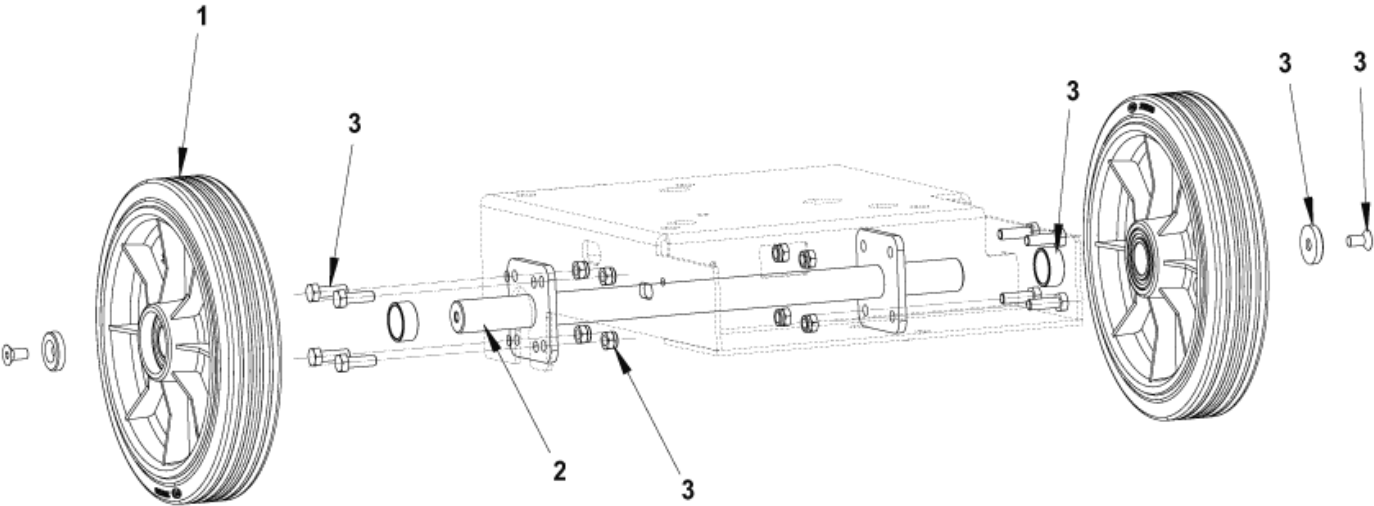

Wheels system

CA 551

31-03-2015

Part List ID
E196115

11

Wheels system

CA 551

31-03-2015

Part List ID

E196115

12

Pos	Part no.	Qty	Description
1	909 6503 000	2	WHEEL FRONT D.250
2	909 6501 000	1	SHAFT WHEELS
3	9098452000	1	HARDWARE WHEELS SYSTEM KIT