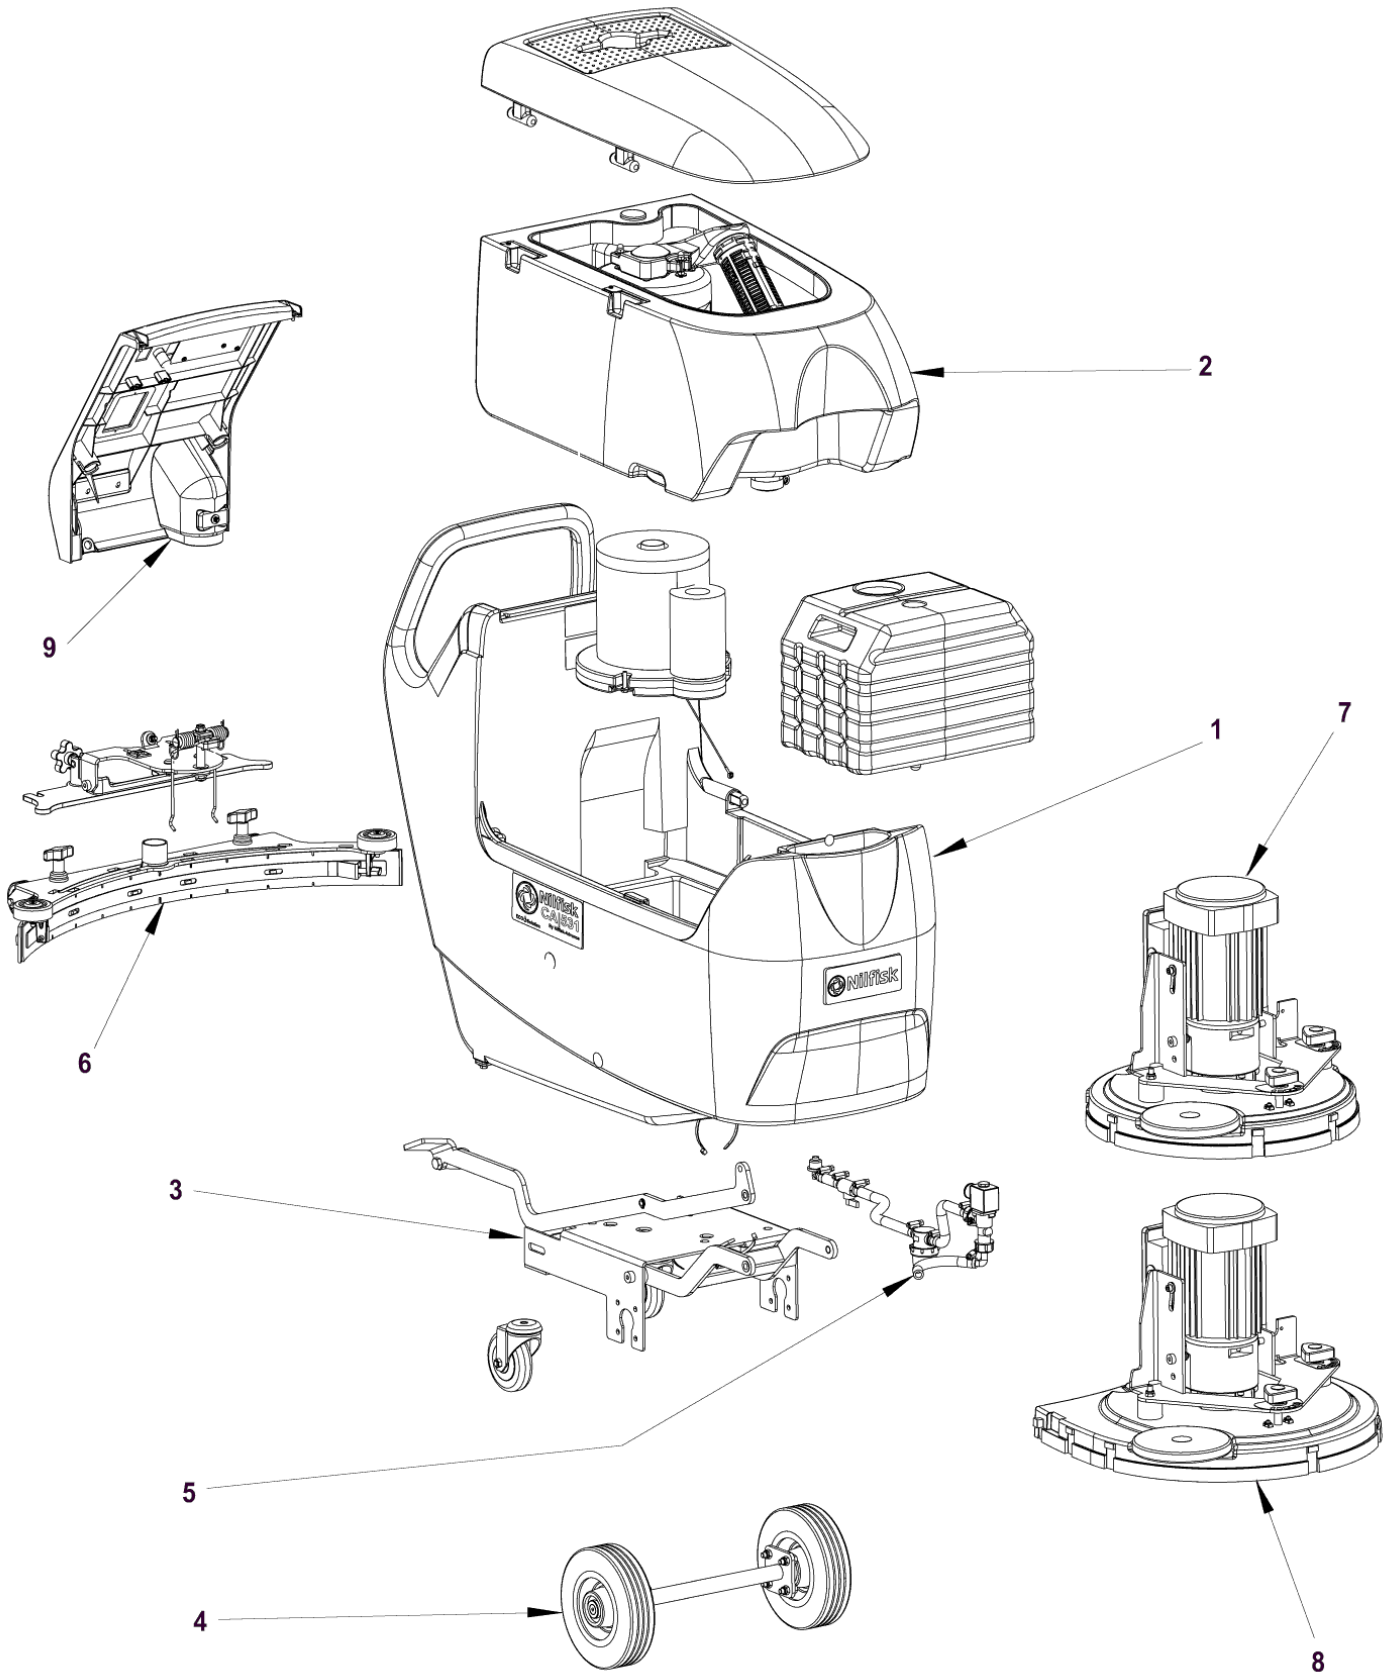

General view

CA 551

31-03-2015

Part List ID
E19613

3

General view

CA 551

31-03-2015

Part List ID E19613

4

Pos	Part no.	Qty	Description
1		1	NOTE COMMENT SOLUTION TANK
2		1	NOTE COMMENT RECOVERY TANK
3		1	NOTE COMMENT CHASSIS SYSTEM
4		1	NOTE COMMENT WHEELS SYSTEM
5		1	NOTE COMMENT SOLUTION SYSTEM
6		1	NOTE COMMENT SQUEEGEE SYSTEM
7		1	NOTE COMMENT BRUSH SYSTEM CA451
8		1	NOTE COMMENT BRUSH SYSTEM CA531
9		1	NOTE COMMENT CONTROL PANEL SYSTEM