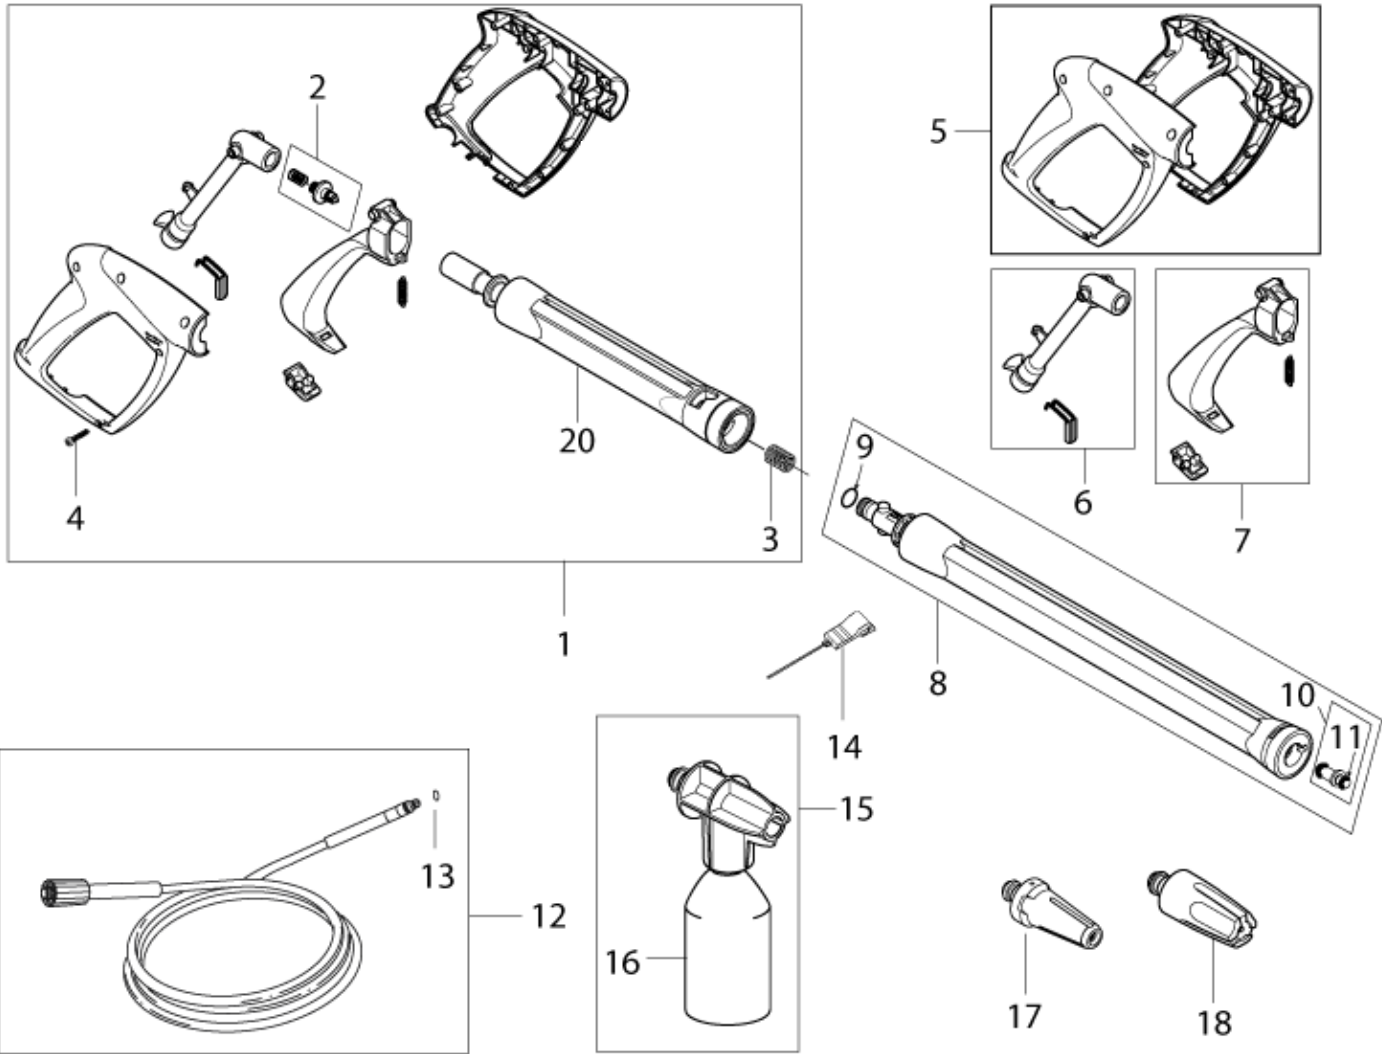

Accessories

C130.2

24-03-2015

Part List ID
C125406

7

Accessories

C130.2

24-03-2015

Part List ID
C125406

8

Pos	Part no.	Qty	Description
1	126481132	1	G3 GUN WITH INTERMEDIATE TUBE
2	126481133	1	KIT F. G3 GUN SPRING VALVE
3	126481126	1	SPRING F. INTERMEDIATE TUBE
4	101814698	7	SCREW 3X16
5	128500487	1	HAND SHELLS BLACK FOR S0 GUN
6	128500488	1	PRESSURE TUBE W.SPRING BUTTOM
7	128500489	1	TRIGGER KIT FOR S0 GUN
8	126481134	1	G3 LANCE COMPLETE
9	126481125	1	O-RING F.LANCES
10	126481109	1	LOW PRESSURE NOZZLE W.O-RINGS
11	3004312	1	O-RING 7X1.2 NITRIL 90 SHORE
12	128500858	1	HOSE COMPLETE 8M DN6
13	3001211	1	O-RING 9.6X2.4 NITRIL 70SH
13	6411218	1	BAG WITH 10 O-RINGS 3001211
14	3004304	1	O-RING 5.1X1.6 VITON SH 90
15	128500406	1	C C FOAMSPRAYER
16	5300411	1	MIXER BOTTLE WITHOUT CAP
17	126481115	1	POWERSPEED GREEN
17	128500033	1	C C POWER SPEED TURQUOISE
18	126481116	1	PR TORNADO YELLOW
18	128500303	1	C C TORNADO PR EXCELLENT
20	128500679	1	INTERMEDIATE TUBE S0
21	128500685	1	FIXED BRUSH SHORT NILFISK SP