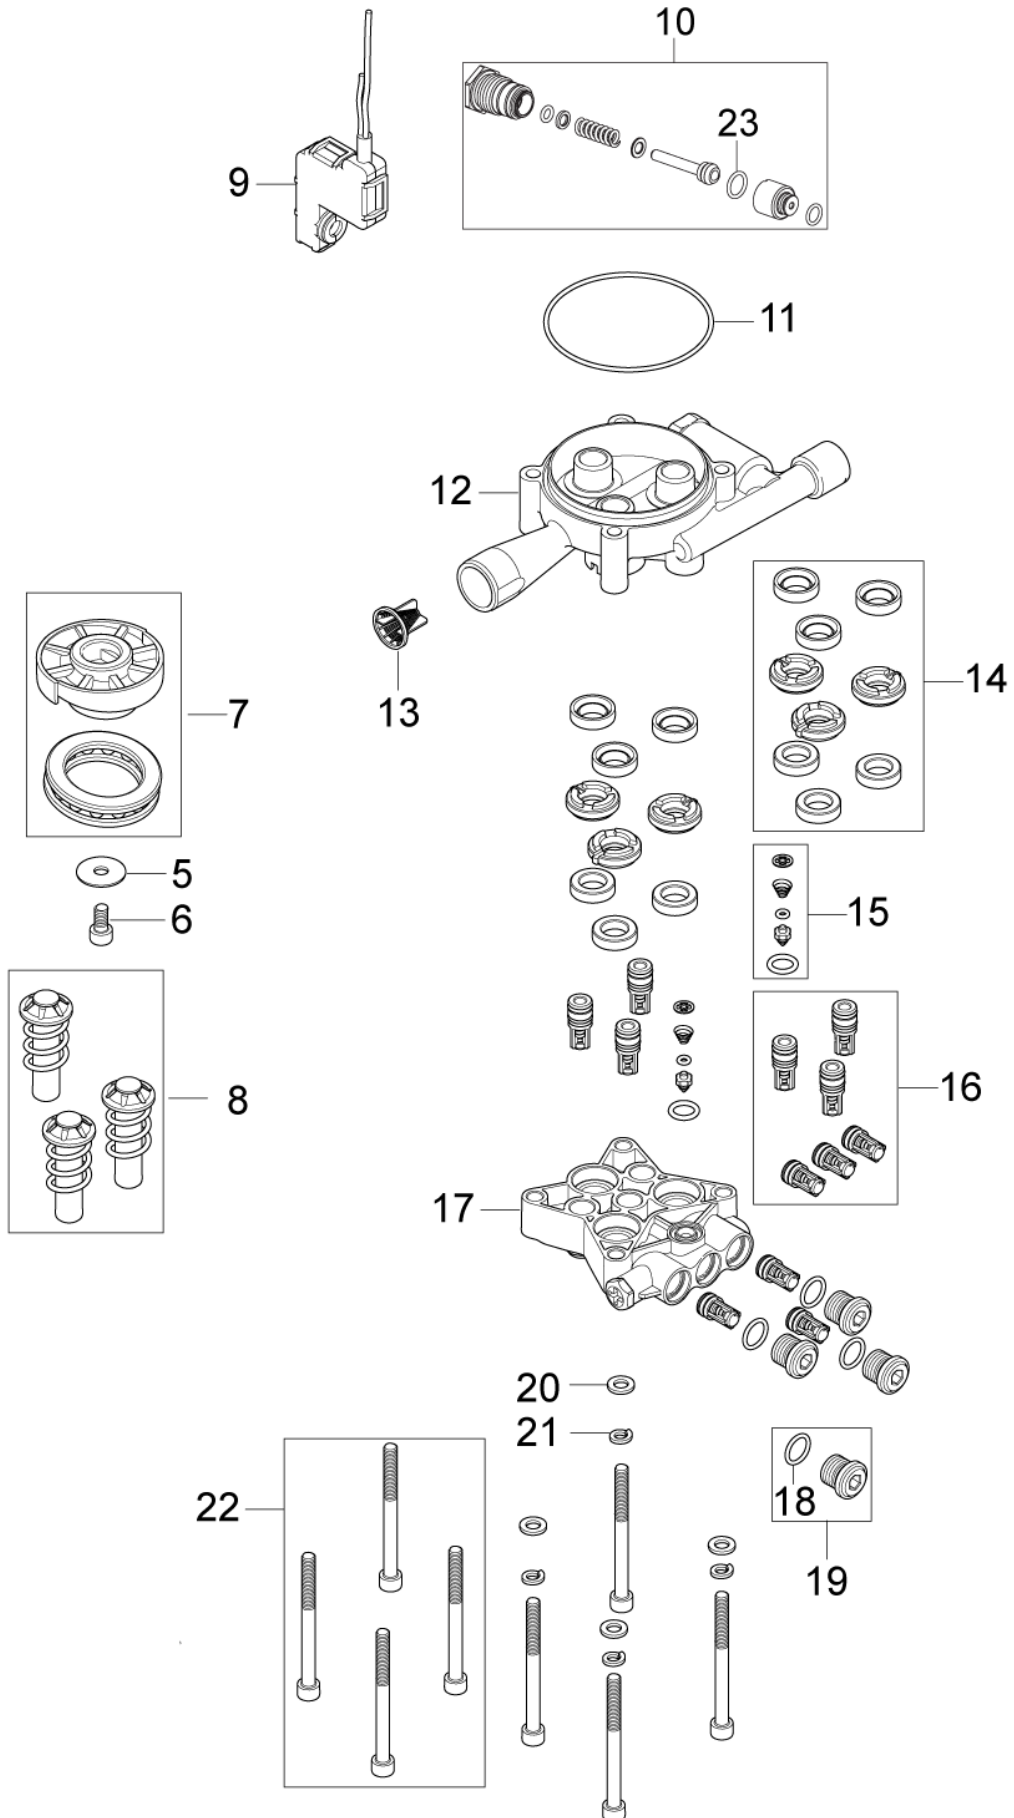

Motor pump unit

C130.2

24-03-2015

Part List ID
C125404

5

Motor pump unit

C130.2

24-03-2015

Part List ID
C125404

6

Pos	Part no.	Qty	Description
0	5301425	1	PUMP OIL 46 1X1 L
5	127130066	1	WASHER D22XD6.4X1.5
6	4818	1	CYLINDER SCREW M6X20 ISO 4762 ST 8.8/ZN
7	127440074	1	7.0DEG. WOBBLE DISC KIT
8	127440075	1	DIA.12 PUMP PISTON KIT
9	127440249	1	MICRO SWITCH BOX KIT
10	127440077	1	START STOP SYSTEM KIT
11	127440078	1	O-RING 72X2 SH90
12	127440079	1	CYLINDER BLOCK
13	6528574	1	WATER FILTER COMPLETE
14	127440081	1	THRUST COLLAR WATER KIT
15	127440082	1	NON RETURN VALVE KIT
16	127440083	1	SUCTION AND PRESSURE VALVE KIT
17	127440084	1	CYLINDER BLOCK WITH M8X10 HEX
18	127440085	3	O-RING 11.7X2.0 SH90
19	128500851	3	PRESSURE VALVE PLUG KIT
20	127500029	4	WASHER
21	127500050	4	SPRING WASHER
22	127500071	1	SCREW M6X70 DIN 912 4PCS
23	128500324	1	O-RING START/STOP VALVE NA0