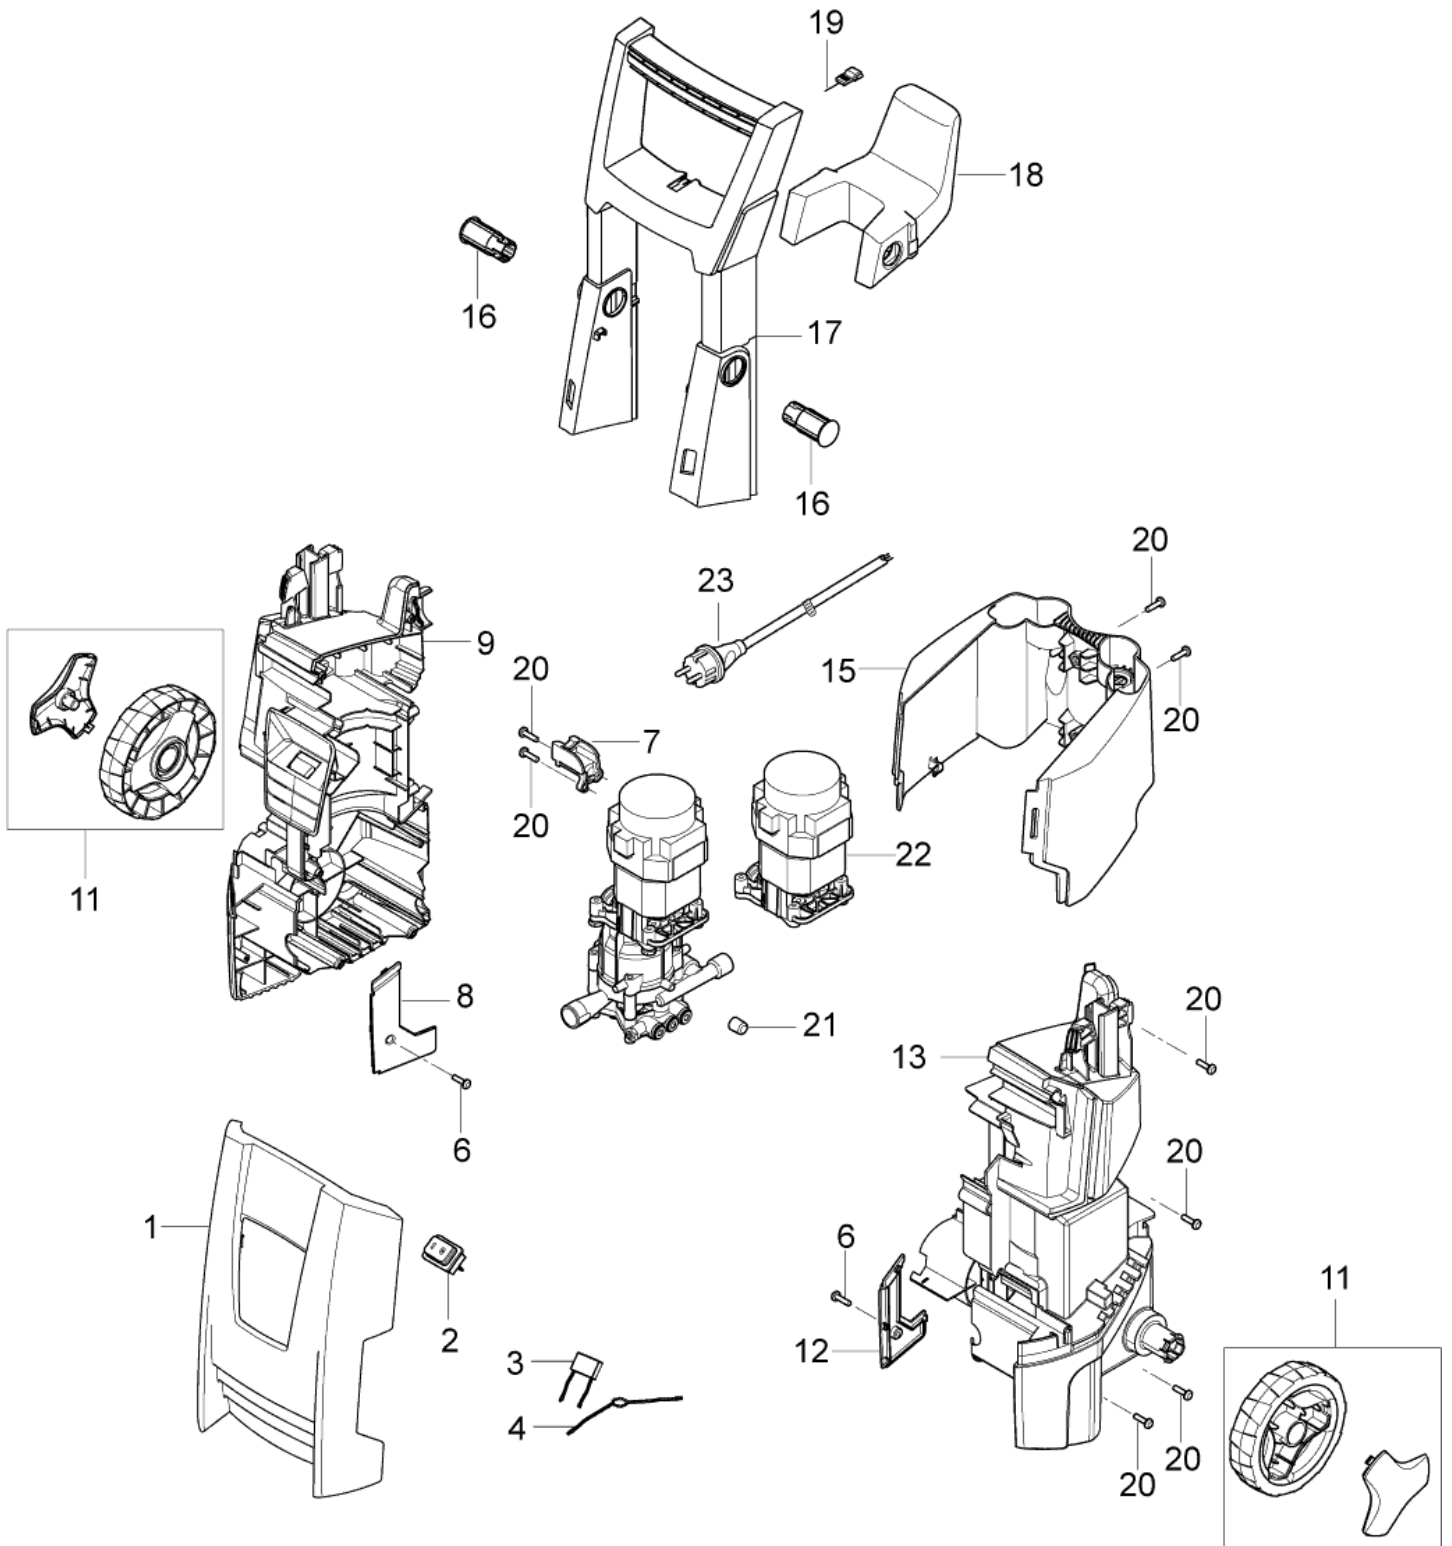

Part List ID
C125402

3

Overview

C130.2

24-03-2015

Part List ID
C125402

4

Pos	Part no.	Qty	Description
0	128500785	1	BOX 10PCS C125.4
0	128500786	1	BOX 10PCS C-PG 130.2
1	128500802	1	FRONT COVER BLUE C125.4
1	128500803	1	FRONT COVER BLUE C130.2
1	128500804	1	FRONT COVER BLUE C-PG 130.2
2	127440198	1	MAIN SWITCH
3	128500492	1	CAPACITOR UNIVERSAL MPX
4	128500493	1	EMC COIL UNIVERSAL
6	127440056	2	PLASTIC SCREW M4X16
7	127440095	1	CABLE RELIEF BLACK
8	127440096	1	RIGHT LEG COVER BLACK C120.5
9	128500805	1	RIGHT CHASSIS COMPACT
10	127440060	2	POWER CABLE HOOKS
11	127440098	2	WHEEL KIT BLUE CAP
12	127440099	1	LEFT LEG COVER BLACK C120.5
13	128500806	1	LEFT CHASSIS COMPACT
14	127440185	1	OUTLET COVER BLACK
15	127440065	1	REAR COVER BLACK
16	127440184	1	PLUG FOR HOSE HOOK BLACK
17	128500807	1	HANDLE COMPACT
18	127440068	1	HOSE HOOK
19	6520844	1	CLEANING TOOL BLACK
20	107141838	12	SCREW K50X18 WN1451 BLACK TORX20
21	128500029	1	RUBBER MOUNT KIT
22	128500291	1	MOTOR 1.7-1.8KW 230-240V
23	128500020	1	POWER CABLE INDUCTION EU
23	128500021	1	POWER CABLE INDUCTION GB/UK
23	128500022	1	POWER CABLE INDUCTION AUS NZ

Part List ID
C125404

6

Pos	Part no.	Qty	Description
0	5301425	1	PUMP OIL 46 1X1 L
5	127130066	1	WASHER D22XD6.4X1.5
6	4818	1	CYLINDER SCREW M6X20 ISO 4762 ST 8.8/ZN
7	127440074	1	7.0DEG. WOBBLE DISC KIT
8	127440075	1	DIA.12 PUMP PISTON KIT
9	127440249	1	MICRO SWITCH BOX KIT
10	127440077	1	START STOP SYSTEM KIT
11	127440078	1	O-RING 72X2 SH90
12	127440079	1	CYLINDER BLOCK
13	6528574	1	WATER FILTER COMPLETE
14	127440081	1	THRUST COLLAR WATER KIT
15	127440082	1	NON RETURN VALVE KIT
16	127440083	1	SUCTION AND PRESSURE VALVE KIT
17	127440084	1	CYLINDER BLOCK WITH M8X10 HEX
18	127440085	3	O-RING 11.7X2.0 SH90
19	128500851	3	PRESSURE VALVE PLUG KIT
20	127500029	4	WASHER
21	127500050	4	SPRING WASHER
22	127500071	1	SCREW M6X70 DIN 912 4PCS
23	128500324	1	O-RING START/STOP VALVE NA0