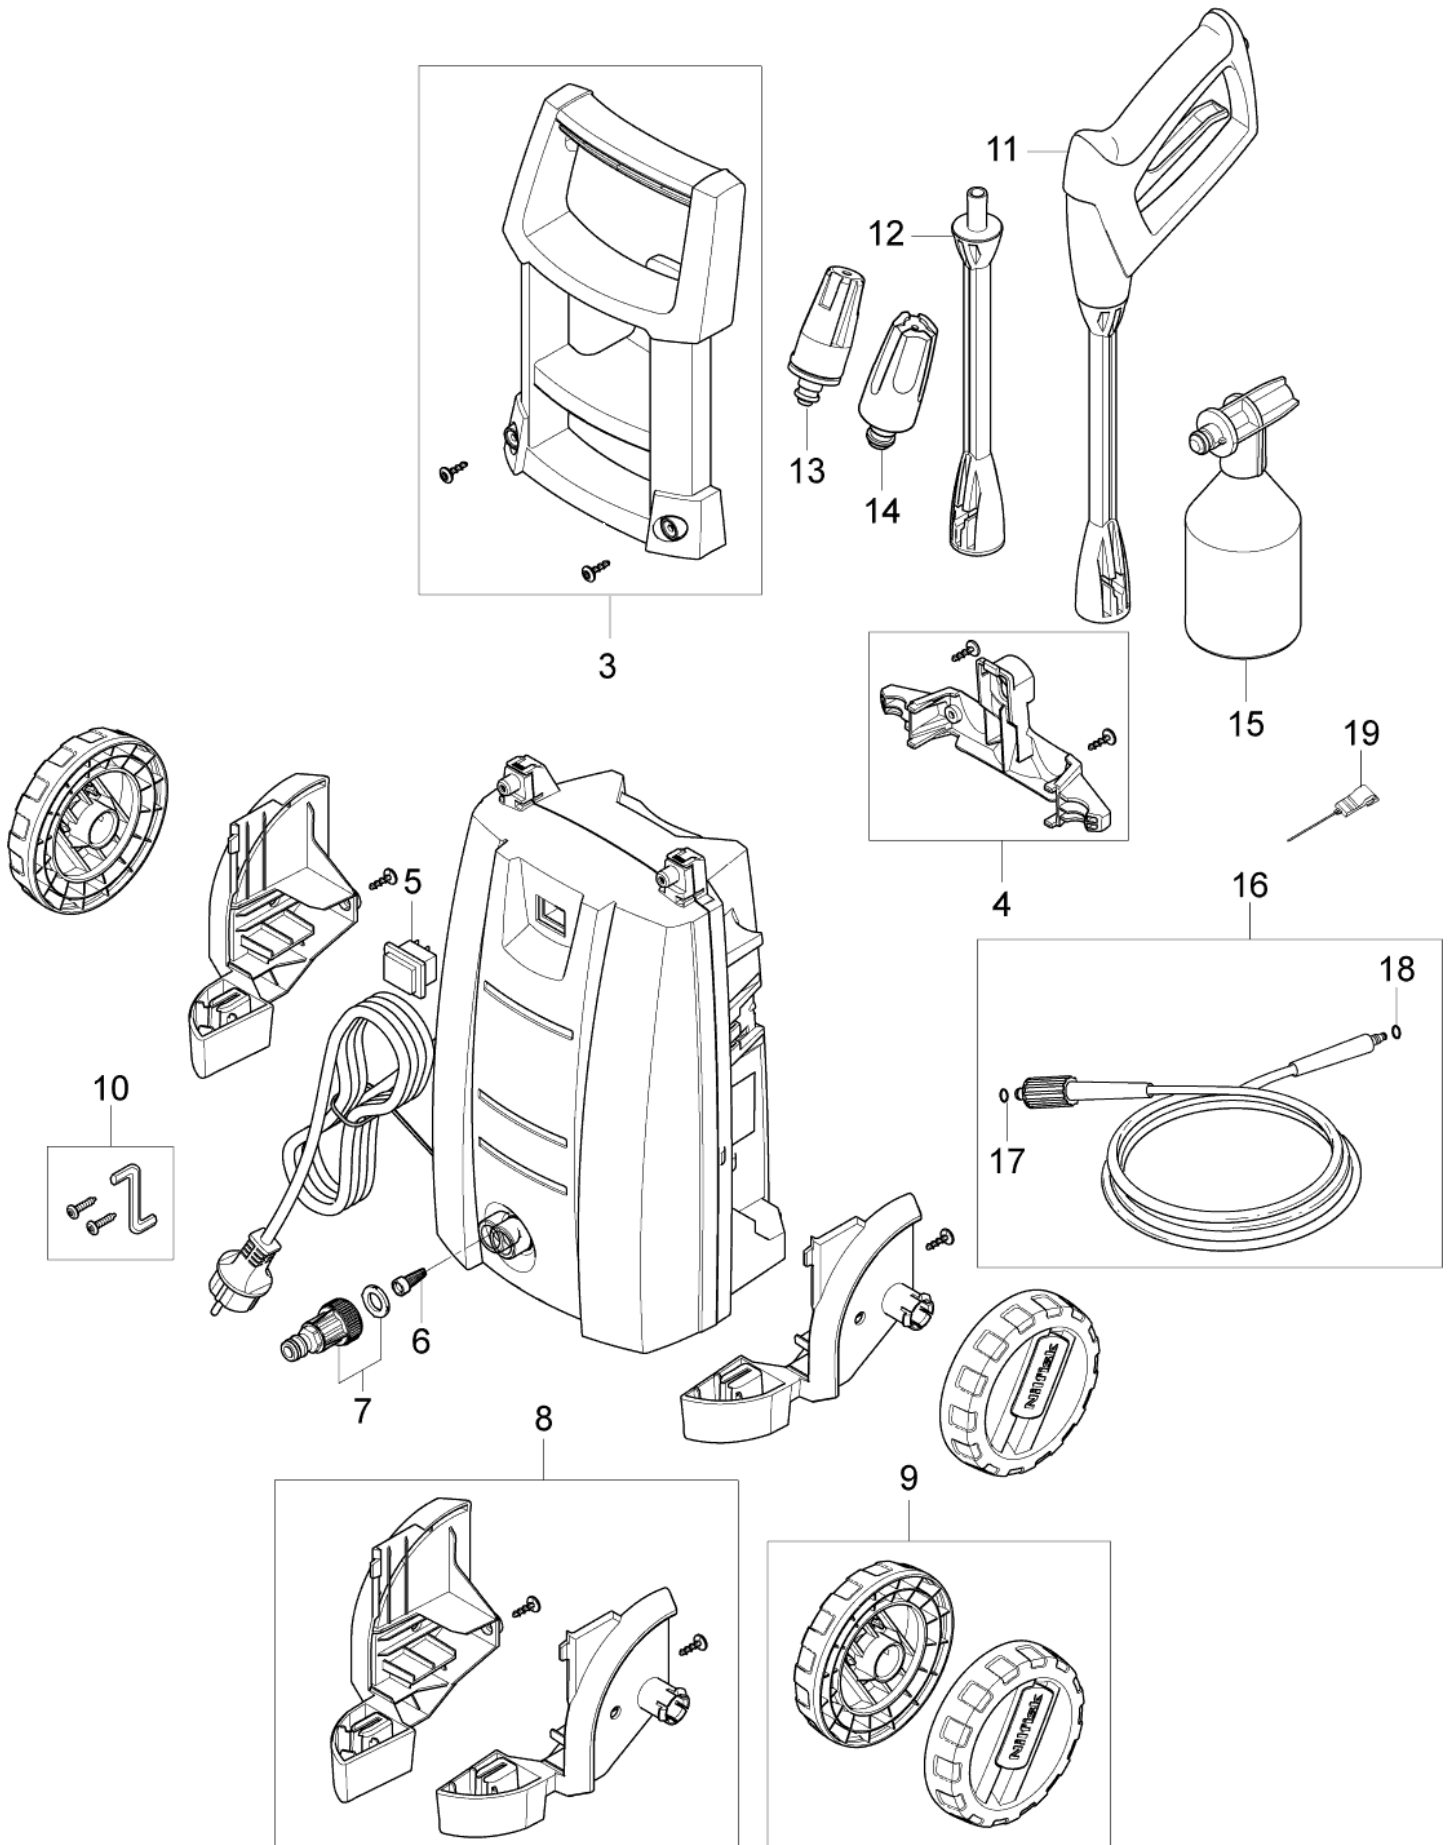

C120.6

Overview	3
Motor pump unit	5
Default accessories	7
Recommended spare parts	9

Overview

C120.6

13-02-2015

Part List ID

C120602

3

Overview

C120.6

13-02-2015

Part List ID
C120602

4

Pos	Part no.	Qty	Description
3	31000524	1	HANDLE LARGE INCL 2 SCREWS
4	31000523	1	ACCESSORY BRIDGE KIT
5	126486831	1	SWITCH CPL.
6	6481094	1	STRAINER
7	1402809	1	QUICK COUPLING MALE W. INTERNAL THREAD
8	31000522	1	WHEEL BRACKET KIT
9	31000521	1	WHEEL KIT 2 PCS
10	128500322	1	SCREW AND ALLEN KEY FOR HANDLE
11	128500070	1	G2 SPRAY HANDLE
12	128500073	1	G2 C C SPRAY LANCE
13	128500298	1	C C POWERSPEED
14	126481116	1	PR TORNADO YELLOW AUS
14	126481120	1	PR TORNADO DARK BLUE
15	128500077	1	C C FOAMSPRAYER WITH BOTTLE
16	126481138	1	HOSE 6M
17	3001211	1	O-RING 9.6X2.4 NITRIL 70SH
17	6411218	1	BAG WITH 10 O-RINGS 3001211
18	3004304	1	O-RING 5.1X1.6 VITON SH 90
19	6520844	1	CLEANING TOOL BLACK
NS	128500345	1	4C BOX FOR C 120.6-6 X-TRA 10PCS
NS	128500346	1	4C BOX FOR C 120.6-6 PAD X-TRA 10PCS
NS	128500349	1	4C PC TOP BOX FOR C 110.4/120.6 10PCS
NS	128500350	1	4C PCA TOP BOX FOR C 110.4/120.6 10PCS
NS	128500351	1	4C PCD TOP BOX FOR C 110.4/120.6 10PCS
NS	128500352	1	4C PCAD TOP BOX FOR C 110.4/120.6 10PCS

13-02-2015

Part List ID
C120604

6

Pos	Part no.	Qty	Description	
0	5301425	1	PUMP OIL 46 1X1 L	
1	31000519	1	WOBBLE DISC KIT	
2	31000515	1	START STOP SYSTEM	
3	31000518	1	VALVE KIT	
4	31000516	1	SEALING KIT	
5	31000517	1	PUMP PISTON KIT	
6	31000514	1	MICRO SWITCH	
7	31000520	1	PUMP KIT	
8	31000791	1	WATER INLET PLASTIC	
9	31000832	1	CARBON BRUSH KIT 2 PCS HEIGHT 9.9MM	C100.6, C105.6 & C110.4
9	31000833	1	CARBON BRUSH KIT 2 PCS HEIGHT 11.4MM	C120.6