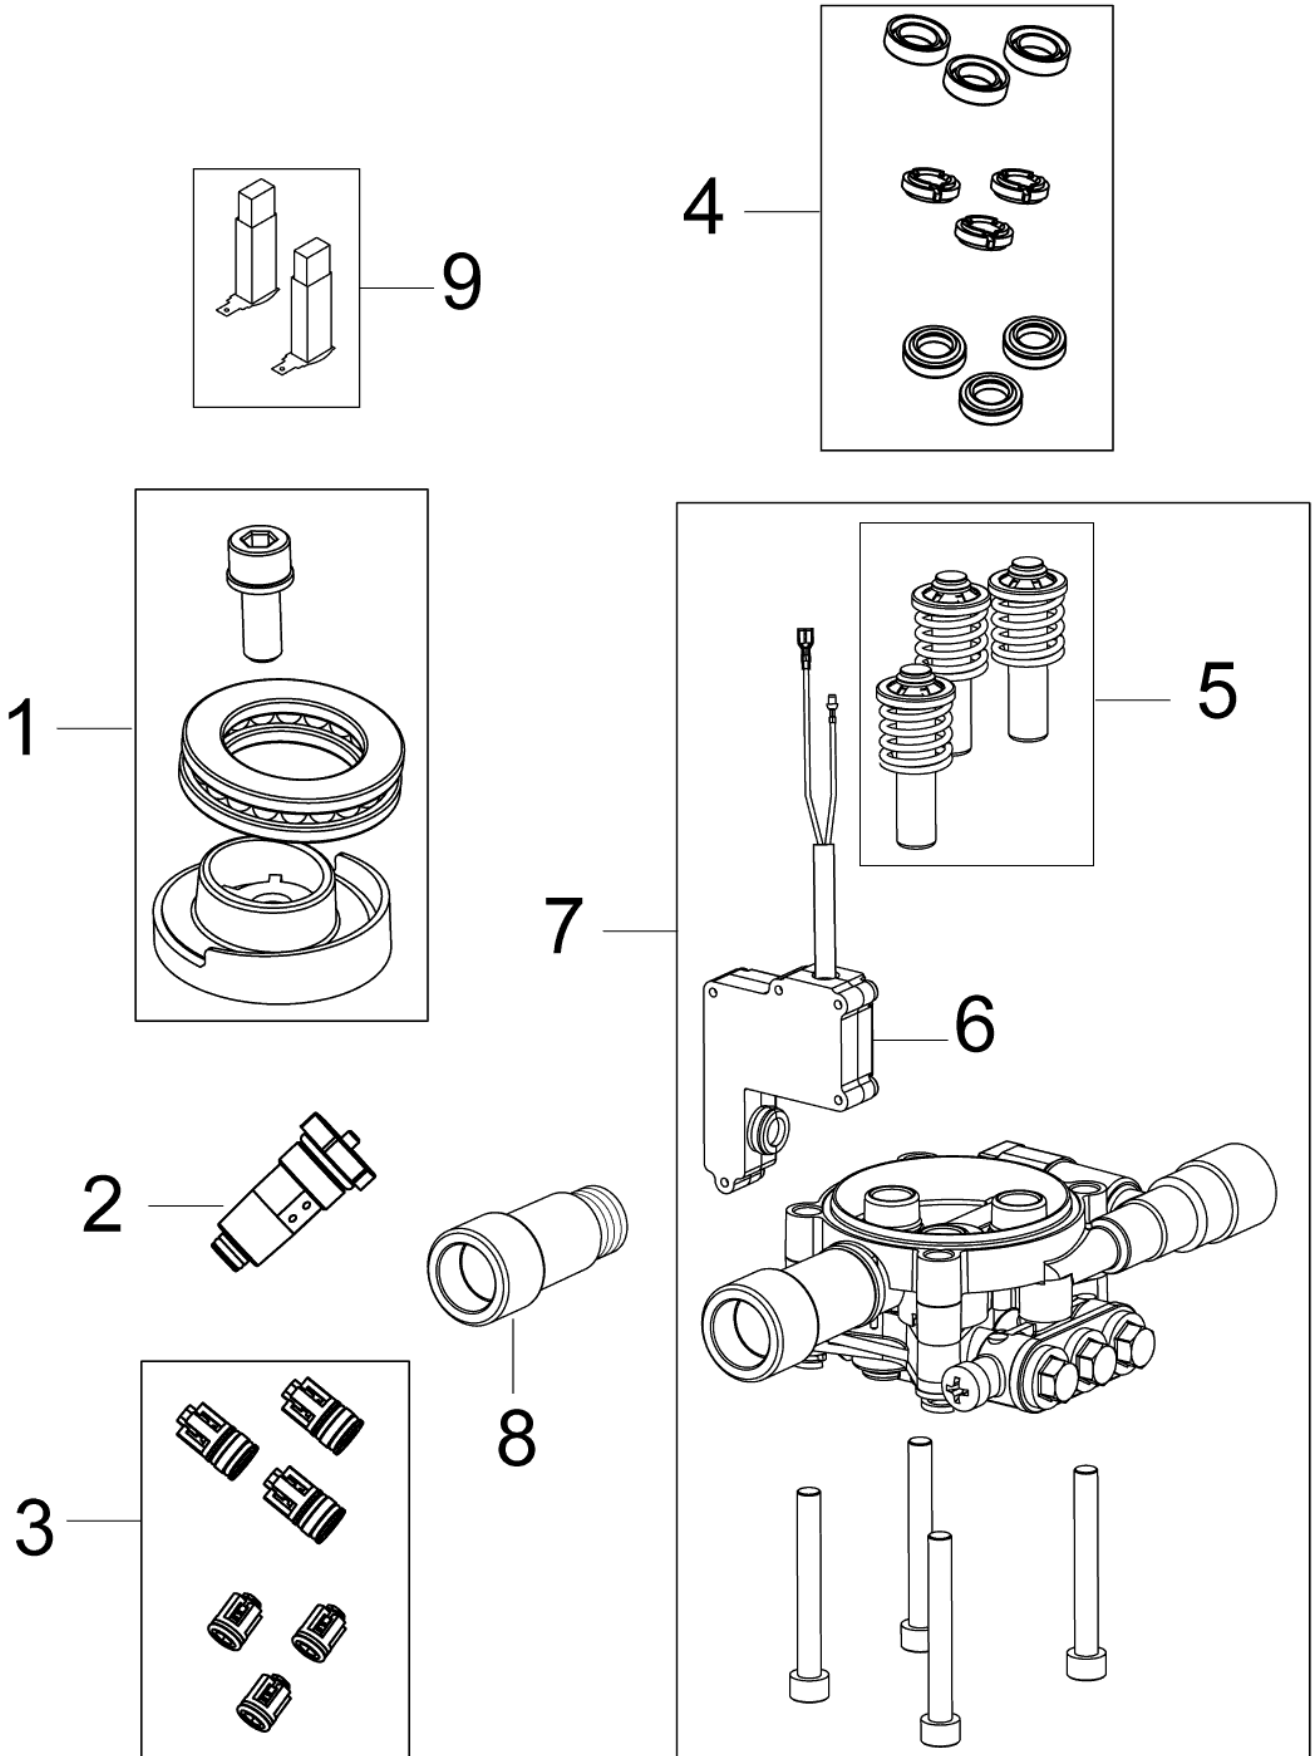

Motor pump unit

C120.6

13-02-2015

Part List ID C120604

5

Motor pump unit

C120.6

13-02-2015

Part List ID
C120604

6

Pos	Part no.	Qty	Description	
0	5301425	1	PUMP OIL 46 1X1 L	
1	31000519	1	WOBBLE DISC KIT	
2	31000515	1	START STOP SYSTEM	
3	31000518	1	VALVE KIT	
4	31000516	1	SEALING KIT	
5	31000517	1	PUMP PISTON KIT	
6	31000514	1	MICRO SWITCH	
7	31000520	1	PUMP KIT	
8	31000791	1	WATER INLET PLASTIC	
9	31000832	1	CARBON BRUSH KIT 2 PCS HEIGHT 9.9MM	C100.6, C105.6 & C110.4
9	31000833	1	CARBON BRUSH KIT 2 PCS HEIGHT 11.4MM	C120.6