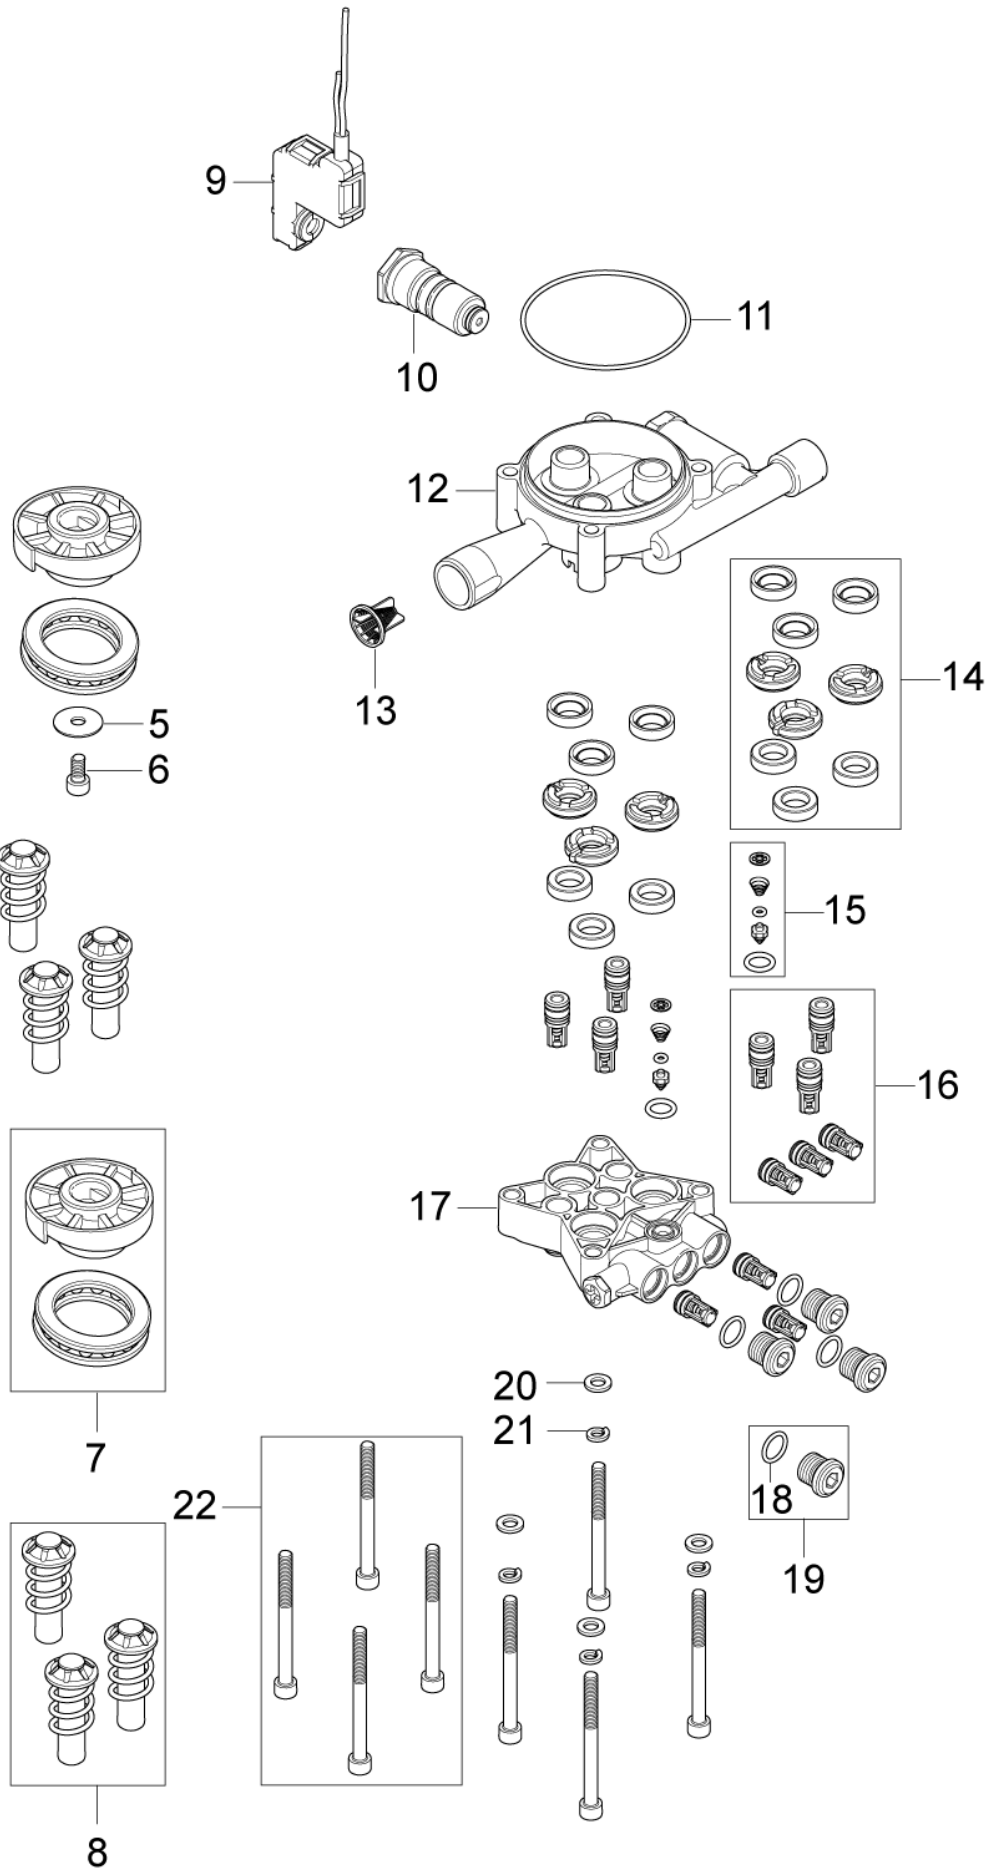

Motor pump unit

C120.3 and C125.3

01-06-2011

Part List ID
C120306

5

Motor pump unit

C120.3 and C125.3

01-06-2011

Part List ID

C120306

6

Pos	Part no.	Qty	Description	EAN
05	127130066	1	WASHER D22XD6.4X1.5	5703887102
06	4818	1	CYLINDER SCREW M6X20 ISO 4762 ST 8.8/ZN	4005337048
07	127440074	1	7.0DEG. WOBBLE DISC KIT	5703887107
			120V 60Hz 1,4kW - 240V 50Hz 1,7kW	
07	127440248	1	8.1DEG. WOBBLE DISC KIT	5703887108
			220V 60Hz 1,8kW - 230-240V 50Hz 1,8kW	
08	127440075	1	DIA.12 PUMP PISTON KIT	5703887107
09	127440249	1	MICRO SWITCH BOX KIT	5703887108
10	127440077	1	START STOP SYSTEM KIT	5703887107
11	127440078	1	O-RING 72X2 SH90	5703887107
12	127440079	1	CYLINDER BLOCK	5703887107
13	6528574	1	WATER FILTER COMPLETE	5701715379
14	127440081	1	THRUST COLLAR WATER KIT	5703887107
15	127440082	1	NON RETURN VALVE KIT	5703887107
16	127440083	1	SUCTION AND PRESSURE VALVE KIT	5703887107
17	127440084	1	CYLINDER BLOCK WITH M8X10 HEX	5703887107
18	127440085	3	O-RING 11.7X2.0 SH90	5703887107
19	127440086	3	PRESSURE VALVE PLUG KIT	5703887107
20	127500029	4	WASHER	5703887104
21	127500050	4	SPRING WASHER	5703887104
22	127500071	1	SCREW M6X70 DIN 912 4PCS	5703887104