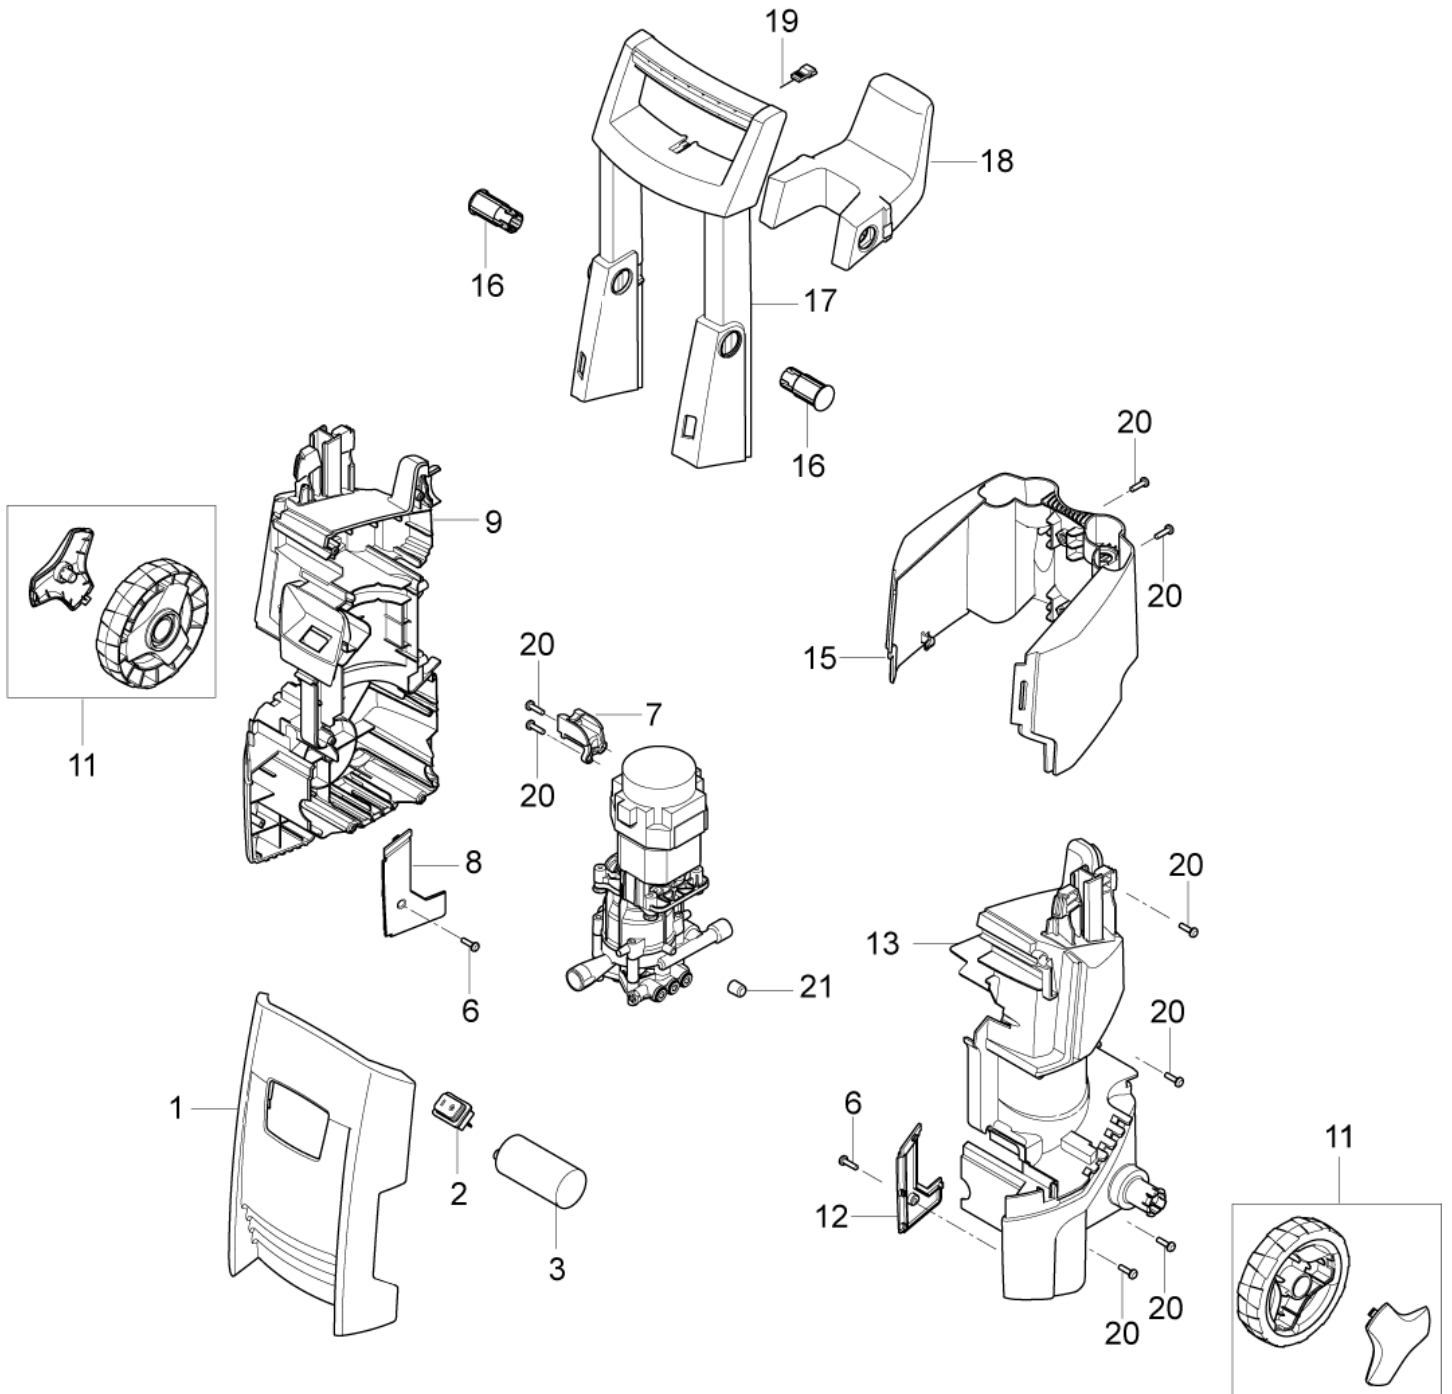

Overview

C120.3 and C125.3

01-06-2011

Part List ID
C120302

3

Overview

C120.3 and C125.3

01-06-2011

Part List ID

C120302

4

Pos	Part no.	Qty	Description	EAN
0	128500003	1	BOX 10PCS C120.3 C125.3	5703887108
0	128500279	1	TOP BOX C120.3-6 P 10PCS	5703887113
0	128500280	1	TOP BOX C125.3-8 CAR 10PCS	5703887113
0	128500281	1	TOP PAD BOX C120.3 10PCS	5703887113
01	127440241	1	FRONT COVER C120.3	5703887108
01	127440242	1	FRONT COVER 125.3	5703887108
02	127440198	1	MAIN SWITCH	5703887108
03	127440197	1	CAPACITOR 30UF 500V FOR 230V	5703887108
06	127440056	2	PLASTIC SCREW M4X16	5703887108
07	127440243	1	CABLE RELIEF BLACK	5703887108
08	127440244	1	RIGHT LEG COVER BLACK C120.3	5703887108
09	127440245	1	RIGHT CHASSIS BLACK	5703887108
11	127440098	2	WHEEL KIT BLUE CAP	5703887108
12	127440092	1	LEFT LEG COVER BLACK C120.3	5703887108
13	127440246	1	LEFT CHASSIS BLACK	5703887108
15	127440247	1	REAR COVER BLACK	5703887108
16	127440066	2	PLUG FOR HOSE HOOK BLACK	5703887107
17	127440067	1	HANDLE	5703887107
18	127440068	1	HOSE HOOK	5703887107
19	127440205	1	CLEANING TOOL BLACK	5703887103
20	101814782	8	SCREW K50X18 WN 1451 TORX 20	4005337170
21	128500029	1	RUBBER MOUNT KIT	5703887108