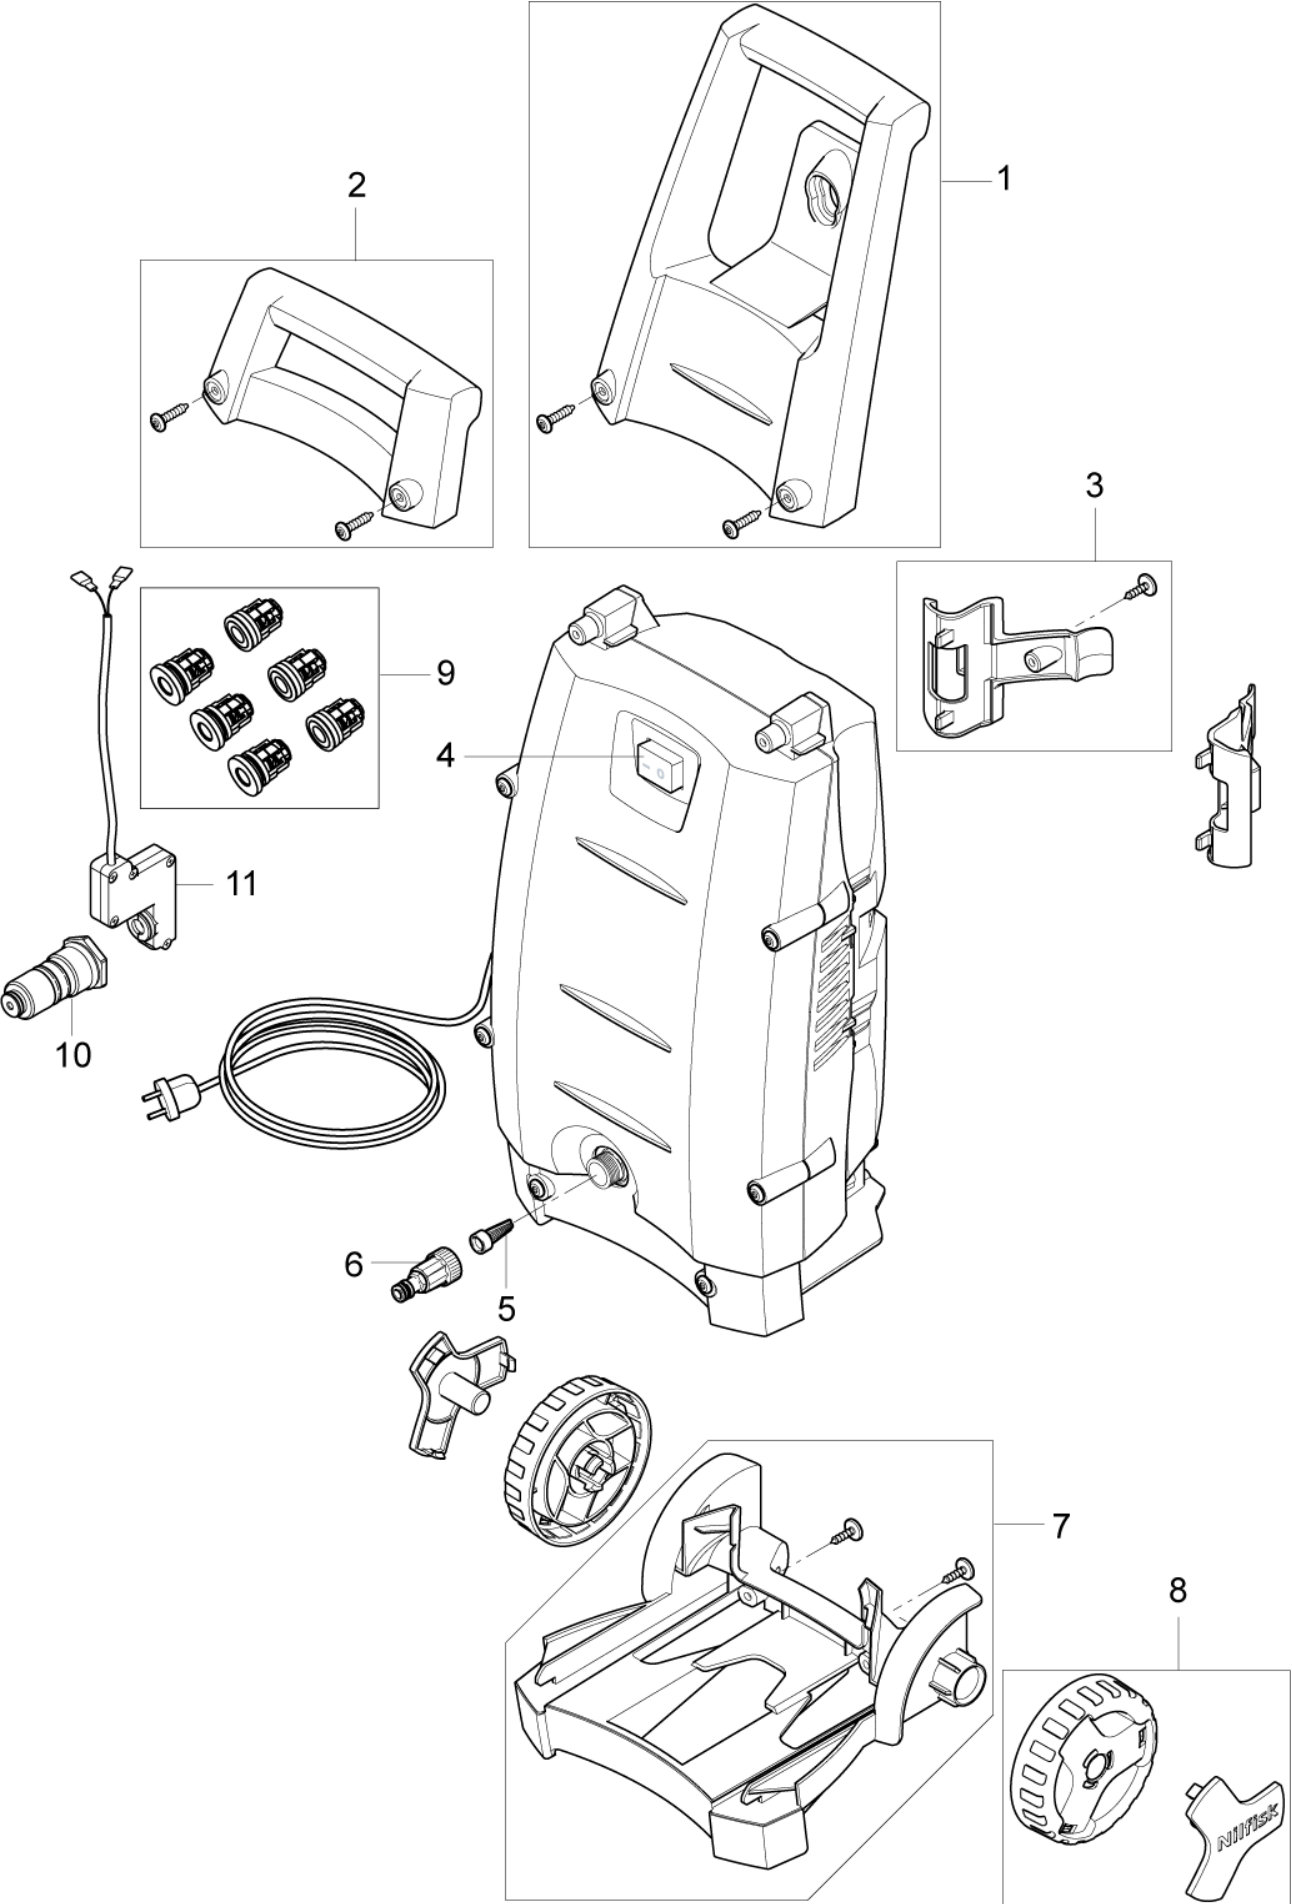

www.nilfisk.com

Table of Contents

C100.5

Overview	3
Default accessories	5

Overview

C100.5

16-05-2011

Part List ID
C100502

3

Overview

C100.5

16-05-2011

Part List ID

C100502

4

Pos	Part no.	Qty	Description		EAN
1	128307062	1	C110.3 HANDLE W. 2 SCREWS	C110.3	5703887106
2	128307061	1	C100.5 HANDLE W. 2 SCREWS	C100.5	5703887106
3	128307060	1	ACCESSORY HOOK W. 1 SCREW		5703887106
4	126486831	1	SWITCH CPL.		5701715418
5	6481094	1	STRAINER		5701715268
6	1402809	1	QUICK COUPLING MALE		5701715008
7	128307063	1	WHEEL BRACKET W. 2 SCREWS		5703887106
8	128307064	1	WHEEL CPL. NILFISK		5703887106
9	127410239	1	SUCTION PRESSURE VALVE KIT		5703887106
10	127410240	1	START/STOP VALVE COMPLETE		5703887106
11	128500013	1	MICRO SWITCH		5703887108