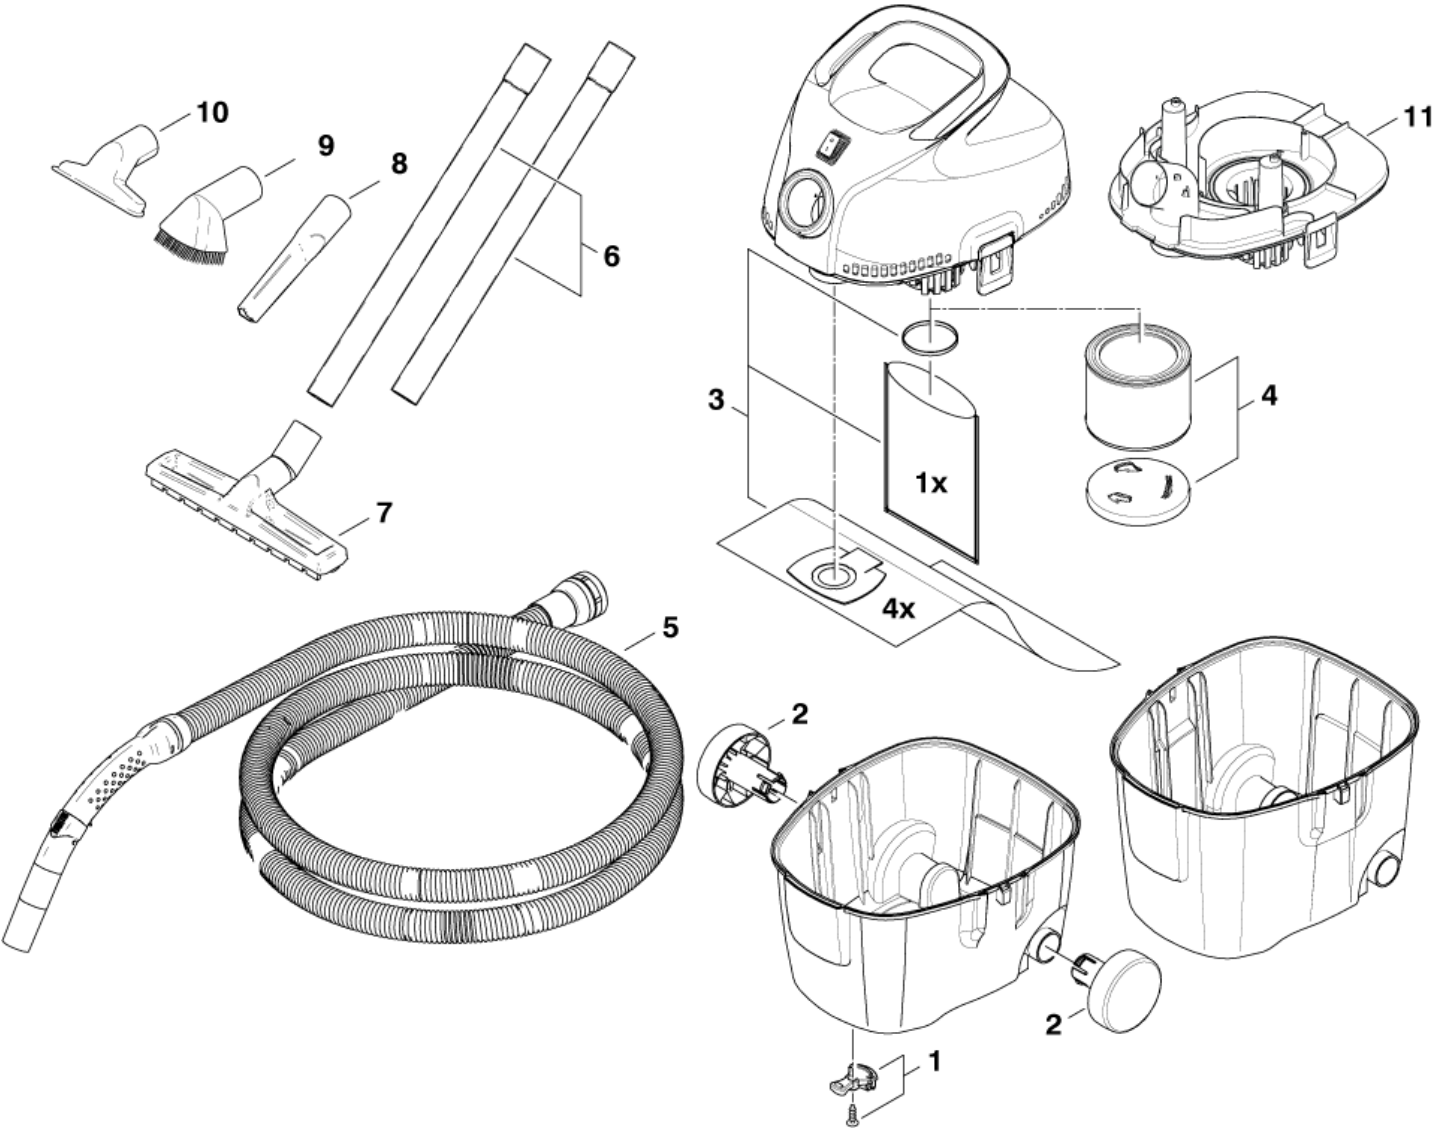

Wheels, accessories

3

Wheels, accessories

BUDDY

09-04-2011

Part List ID

BUDDY01

3

Wheels, accessories

BUDDY

09-04-2011

Part List ID
BUDDY01

4

Pos	Part no.	Qty	Description	EAN
-	302002503	1	CORRUG. PACKAGING BUDDY 15-18	4005337109
1	302002412	1	SPARE PART SET	4005337105
2	302002057	2	WHEEL D100 /AERO BUDDY/	4005337098
3	302002403	1	DUST BAG KIT BUDDY (4 BAG)	4005337104
4	302002405	1	FILTER ELEMENT-SET BUDDY 18 "ZA", other machines optional	4005337104
5	302002354	1	SUCTION HOSE D32X1900 CPL.	4005337102
6	40696	1	EXTENS TUBE PLASTIC SET 2	4005337406
7	302002331	1	FLOOR NOZZLE D36 300MM WITH B	4005337100
8	29541	1	CREVICE NOZZLE D36X200	7319519648
9	5146	1	BRUSH NOZZLE 70XØ36MM	4005337051
10	14295	1	UNIVERSAL NOZZLE D36X115	4005337142
11	107401122	1	CLAMPING PLATE-BUDDY-KIT	7319519676