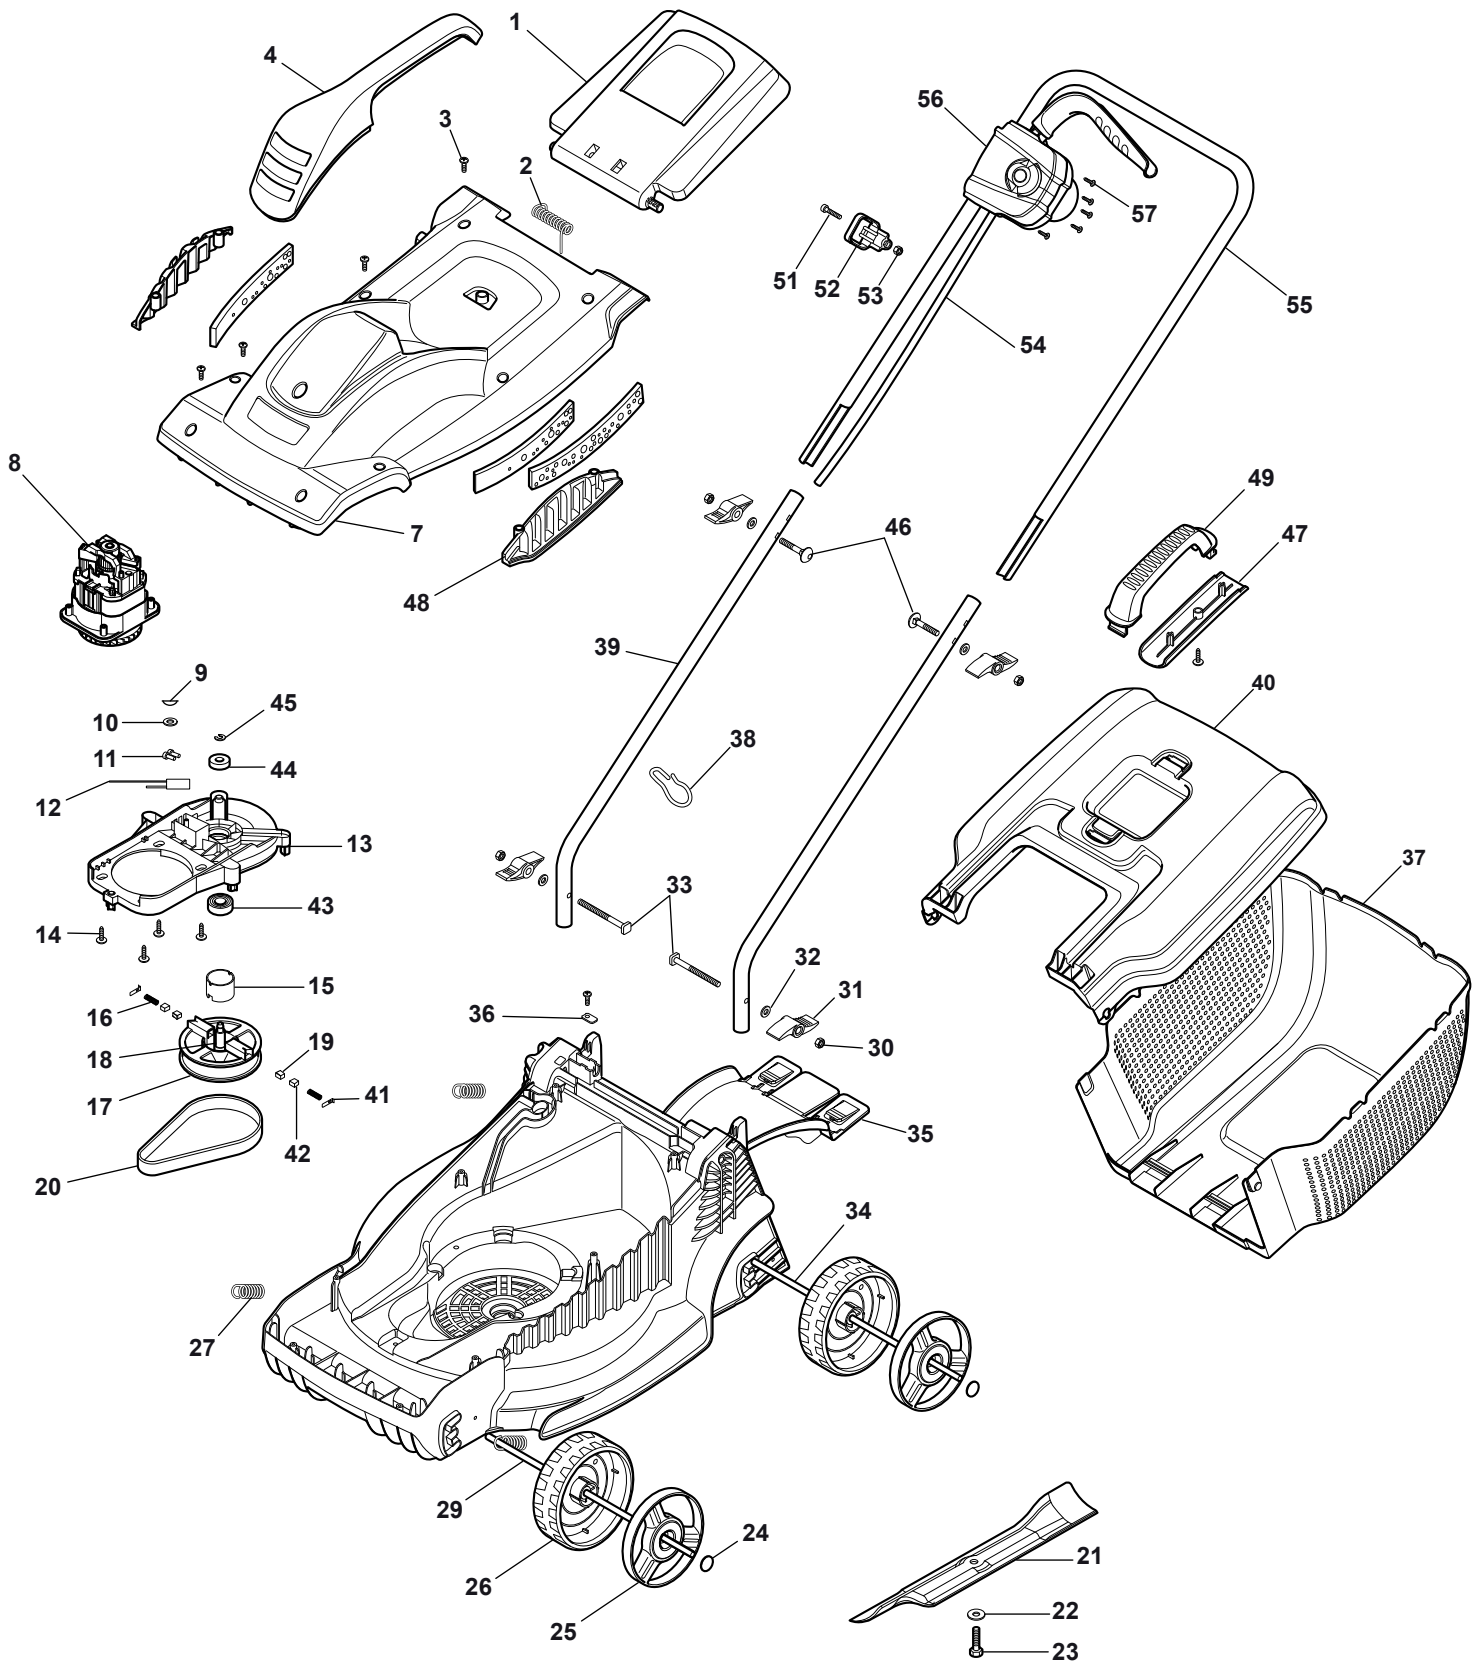

THIS INFORMATION IS NOT INTENDED FOR SALE OR RESALE, AND THIS NOTICE MUST REMAIN ON ALL COPIES.

www.ggp-group.com

Engineered to amaze you

Electric Walkbehind - DELTA

POS	CODE	Q.TY	DESCRIPTION	NOTES
1	118810150/0	1	Stone-Guard	
2	118810096/0	1	Spring	
3	112728099/1	12	Screw	
4	118810156/0	1	Cover, Grey	
7	118810149/0	1	Engine Cover	
8	118810097/0	1	Engine	
9	112543001/0	1	Washer	
10	118810093/0	1	Washer	
11	118801615/0	2	Wire Connector	
12	118810063/0	1	Temperature Sensore	
13	118810084/0	1	Engine Plate	
14	118810099/0	9	Screw	
15	118810106/0	1	Brake	
16	118810108/0	2	Spring	
17	118810059/0	1	Pulley insert mould	
18	118810104/0	1	Pulley	
19	118810112/0	2	Wooden Brake Pad	
20	118810092/0	1	Belt	
21	118810003/0	1	Blade	
22	122671651/0	1	Washer	
23	112793312/0	1	Screw	
24	112604898/0	4	Crown Fastener	
25	118810153/0	4	Hub Cap	
26	118810081/0	4	Wheel	
27	118810109/0	4	Spring	
29	118810100/0	1	Front Wheel Axle	
30	112291000/0	4	Nut	
31	118810137/0	4	Knob	
32	112000930/0	4	Snap Ring	
33	112727787/0	2	Screw	
34	118810101/0	1	Rear Wheel Axle	
35	118810155/0	1	Deflector	
36	118810103/0	1	Plate	
37	118810152/0	1	Grass-Box, Lower Part	
38	118810110/0	1	Cable holder	
39	118810105/0	1	Handle, Lower Part	
40	118810154/0	1	Grass-Box, Upper Part	
41	118810102/0	2	Insert	
42	118810107/0	2	Iron brake	
43	118810070/0	2	Bearing	
44	118810069/0	1	Bearing	
45	112000955/0	1	Snap Ring	
46	112727784/0	2	Screw	
47	118810146/0	1	Handle, Lower Part	
48	118810151/0	1	Left Window, Grey	
49	118810144/0	1	Handle	
51	112735654/0	1	Screw	
52	118810083/0	1	Hook	
53	112291000/0	1	Nut	
54	tbd	1	Wire	
55	118810075/0	1	Handle, Upper Part	
56	118810098/0	1	Dead hand switch	
57	112728099/1	9	Screw	