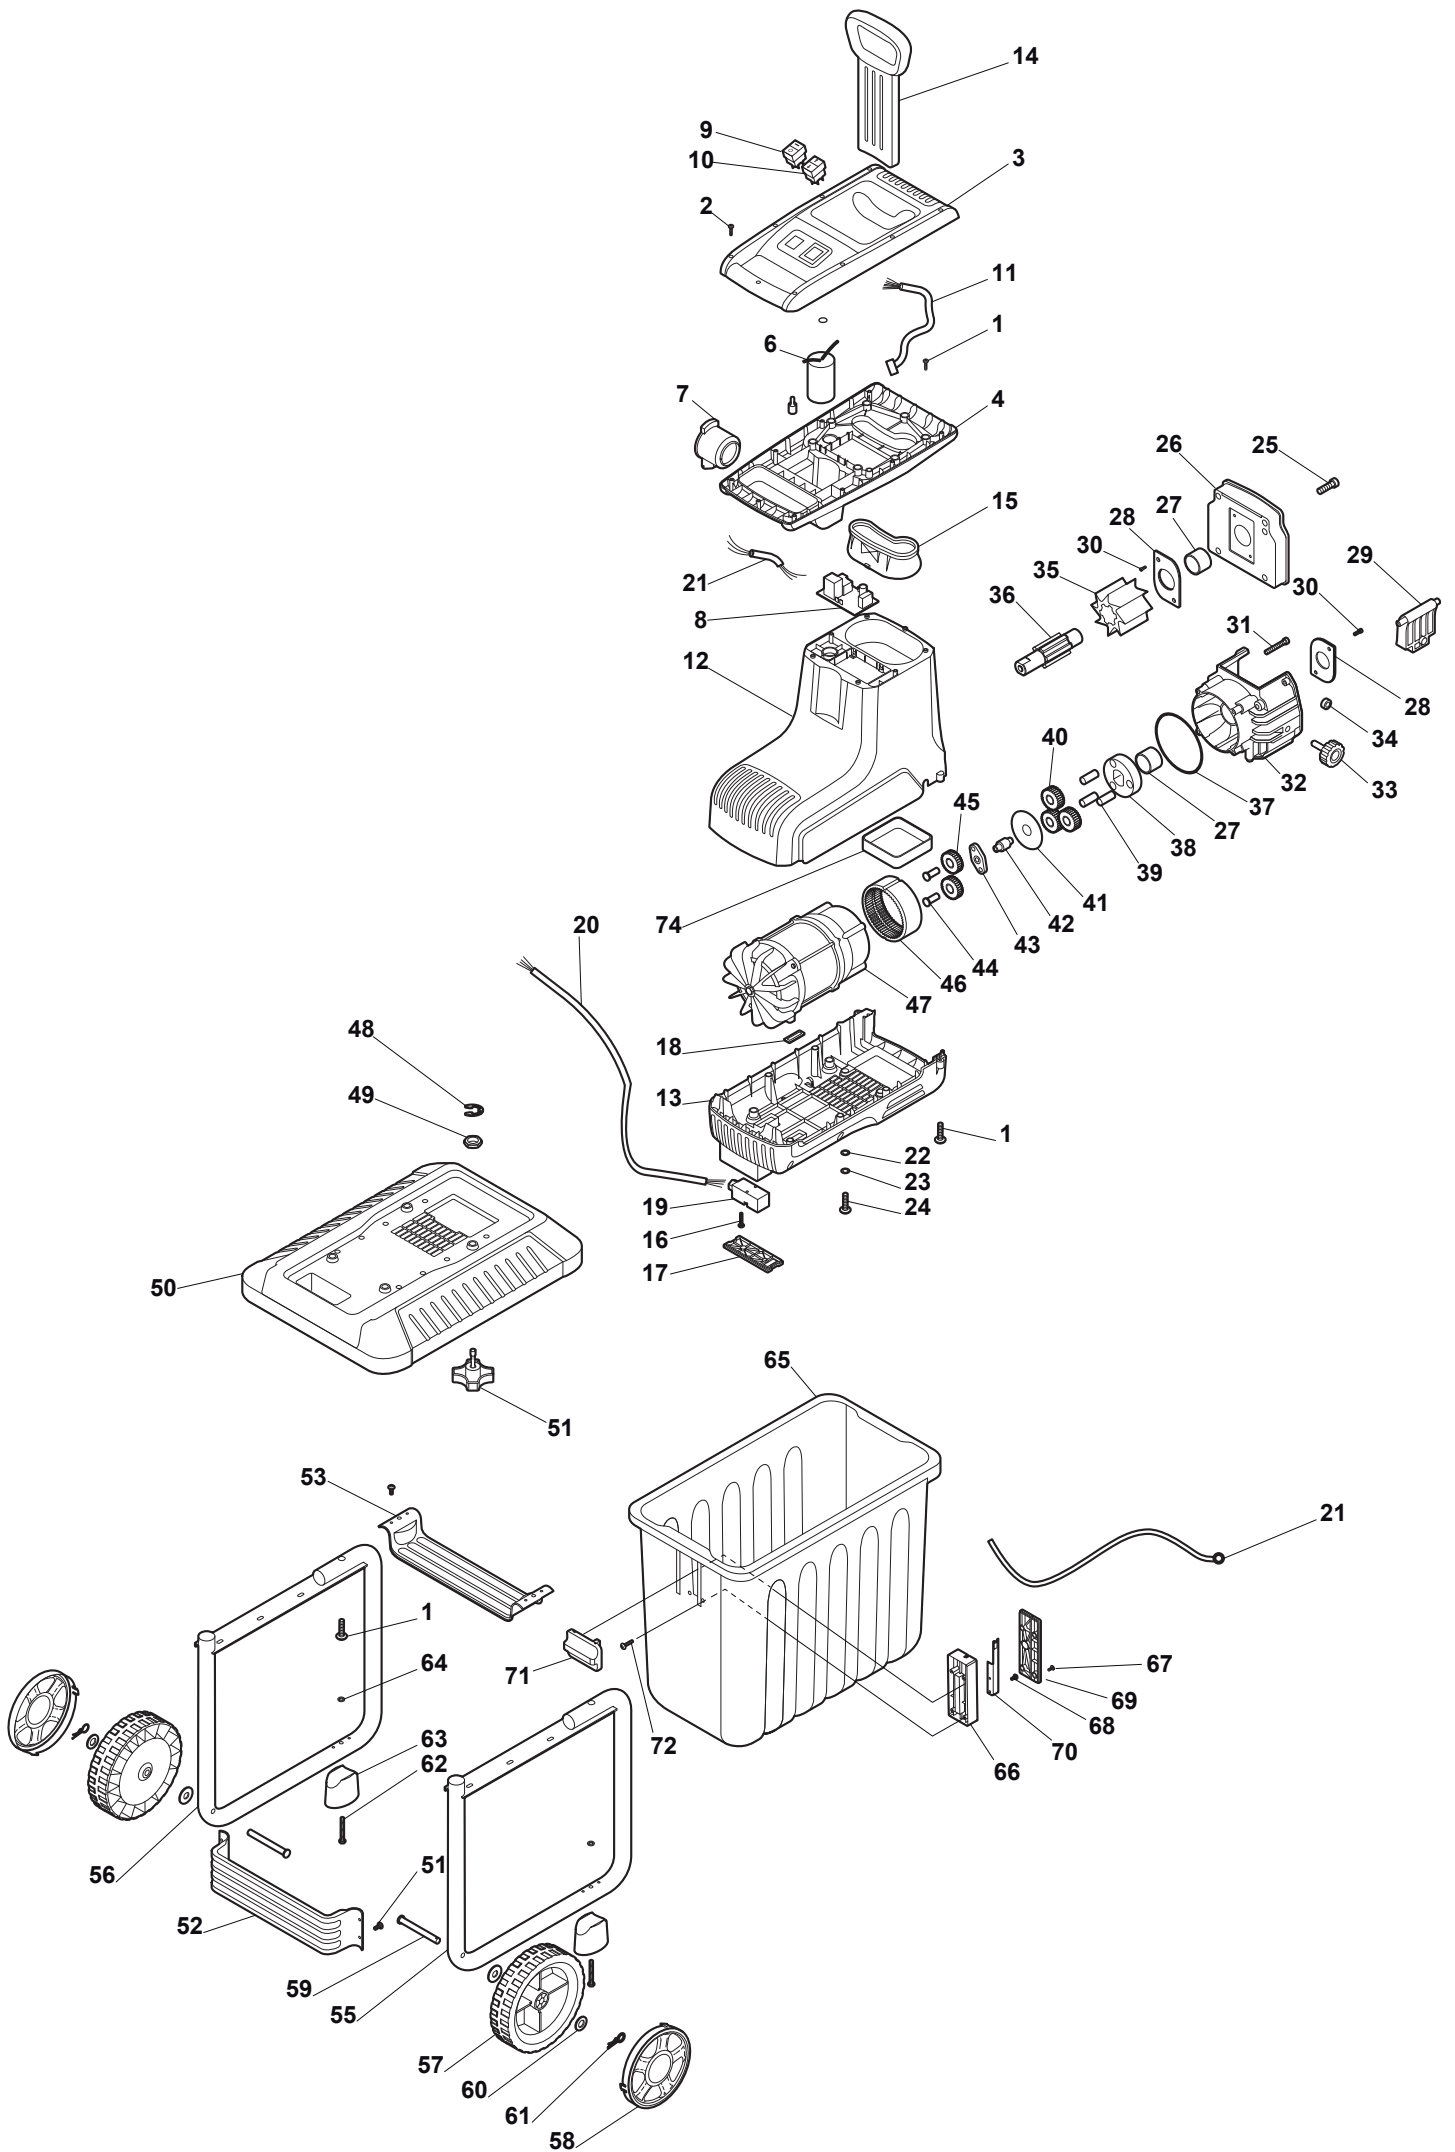

# Illustrated Parts List

for model:

**BIO SILENT 2500**

- Use GLOBAL GARDEN PRODUCT genuine spare parts specified in the parts list for repair and/or replacement.
- Then contents described in the parts list may change due to improvement.
- The drawings of the spare part are only indicative and might not represent the part in question exactly.
- The indications "right" - "left" - "front" - "rear" refer to the position of the operator when using the machine.
- When placing orders of parts for repair and/or replacement, make sure that the illustrated parts list is the one applying to the machine's year of manufacture, as shown on the identification plate attached to the machine.

POSITION	PART No.	Q.Ty	DESCRIPTION	NOTES
60	118802216/0	4	Washer	
61	118802217/0	2	Cotter Pin	
62	112792425/0	2	Screw	
63	118802218/0	2	Grommet	
64	112292100/0	2	Nut	
65	118802219/0	1	Collection box	
66	118802220/0	1	Key box	
67	123878023/0	4	Screw	
68	112728525/0	2	Screw	
69	118802221/0	1	Key box cover	
70	118802222/0	1	Retainer	
71	118802223/0	1	Handle	
72	2125010	4	Screw	
74	118802224/0	1	Wire Sheath	