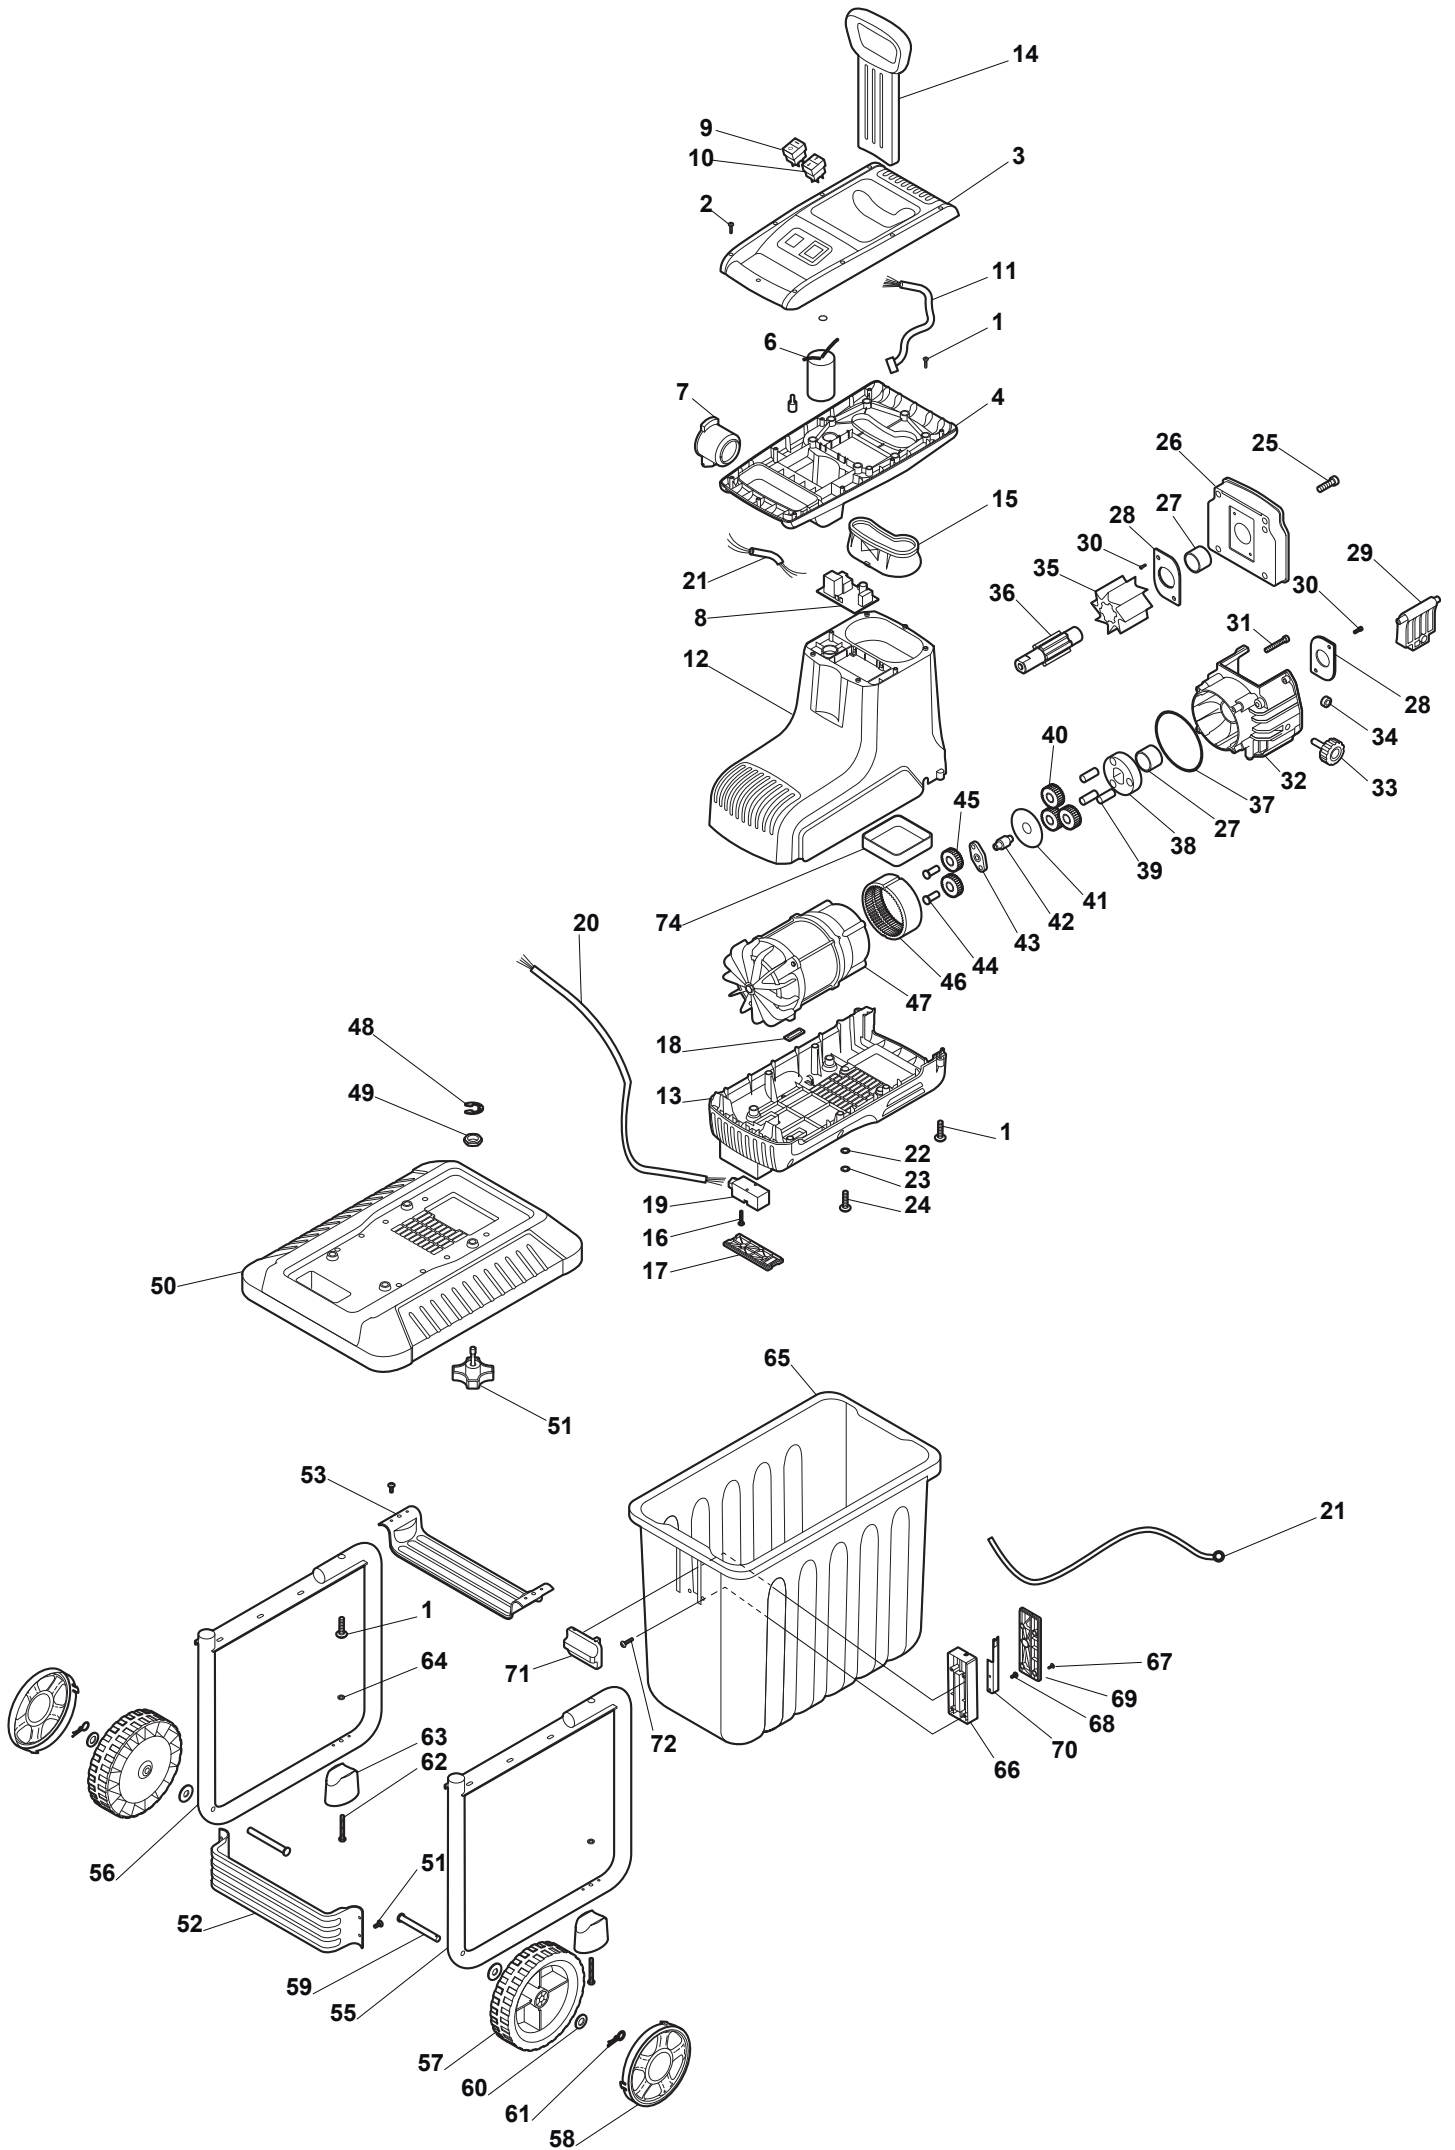

POSITION	PART No.	Q.Ty	DESCRIPTION	NOTES
1	112728099/1	24	Screw	
2	112728099/1	9	Screw	
3	118802168/0	1	Top handle	
4	118802169/0	1	Bottom handle	
6	118802170/0	1	Capacitor	
7	118802171/0	1	Cap	
8	118802172/0	1	Electronic Card	
9	118802173/0	1	Switch	
10	118802174/0	1	Reverse-switch	
11	118802175/0	1	Switch wire	
12	118802176/0	1	Housing Yellow	
13	118802178/0	1	Bottom Housing	
14	118802179/0	1	Prodder	
15	118802180/0	1	Feed oriented intake	
16	112728526/0	2	Screw	
17	118802181/0	1	Switch Cover	
18	118802182/0	2	Motor gasket	
19	118802183/0	1	Safety switch	
20	118802184/0	1	Safety switch Cable	
21	118802185/0	1	Cable	
22	2312010	4	Washer	
23	112582100/0	4	Washer	
24	112727791/0	4	Screw	
25	2132180	4	Screw	
26	118802186/0	1	Plate	
27	118802187/0	2	Bearing	
28	118802188/0	2	Gasket	
29	118802189/0	1	Plate	
30	2125010	4	Screw	
31	2132230	4	Screw	
32	118802190/0	1	Housing	
33	118802191/0	1	Knob	
34	112156602/0	1	Nut	
35	118802192/0	1	Gear	
36	118802193/0	1	Crankshaft	
37	118802194/0	1	Gasket	
38	118802195/0	1	Support	
39	118802196/0	3	Pin	
40	118802197/0	3	Gear	
41	118802198/0	1	Washer	
42	118802199/0	1	Gear	
43	118802200/0	1	Support	
44	118802201/0	2	Pin	
45	118802202/0	2	Gear	
46	118802203/0	1	Gear	
47	118802204/0	1	Engine	
48	112000930/0	4	Retainer	
49	112292100/0	4	Nut	
50	118802205/0	1	Cover, Grey	
51	118802207/0	4	Knob	
52	118802208/0	1	Rear Plate Reinforcement	
53	118802209/0	1	Plate Reinforcement	
55	118802210/0	1	Syphon subassembly Left	
56	118802211/0	1	Syphon subassembly Right	
57	118802212/0	2	Wheel	
58	118802213/0	2	Hub Cap Yellow	
59	118802215/0	2	Wheel Axle