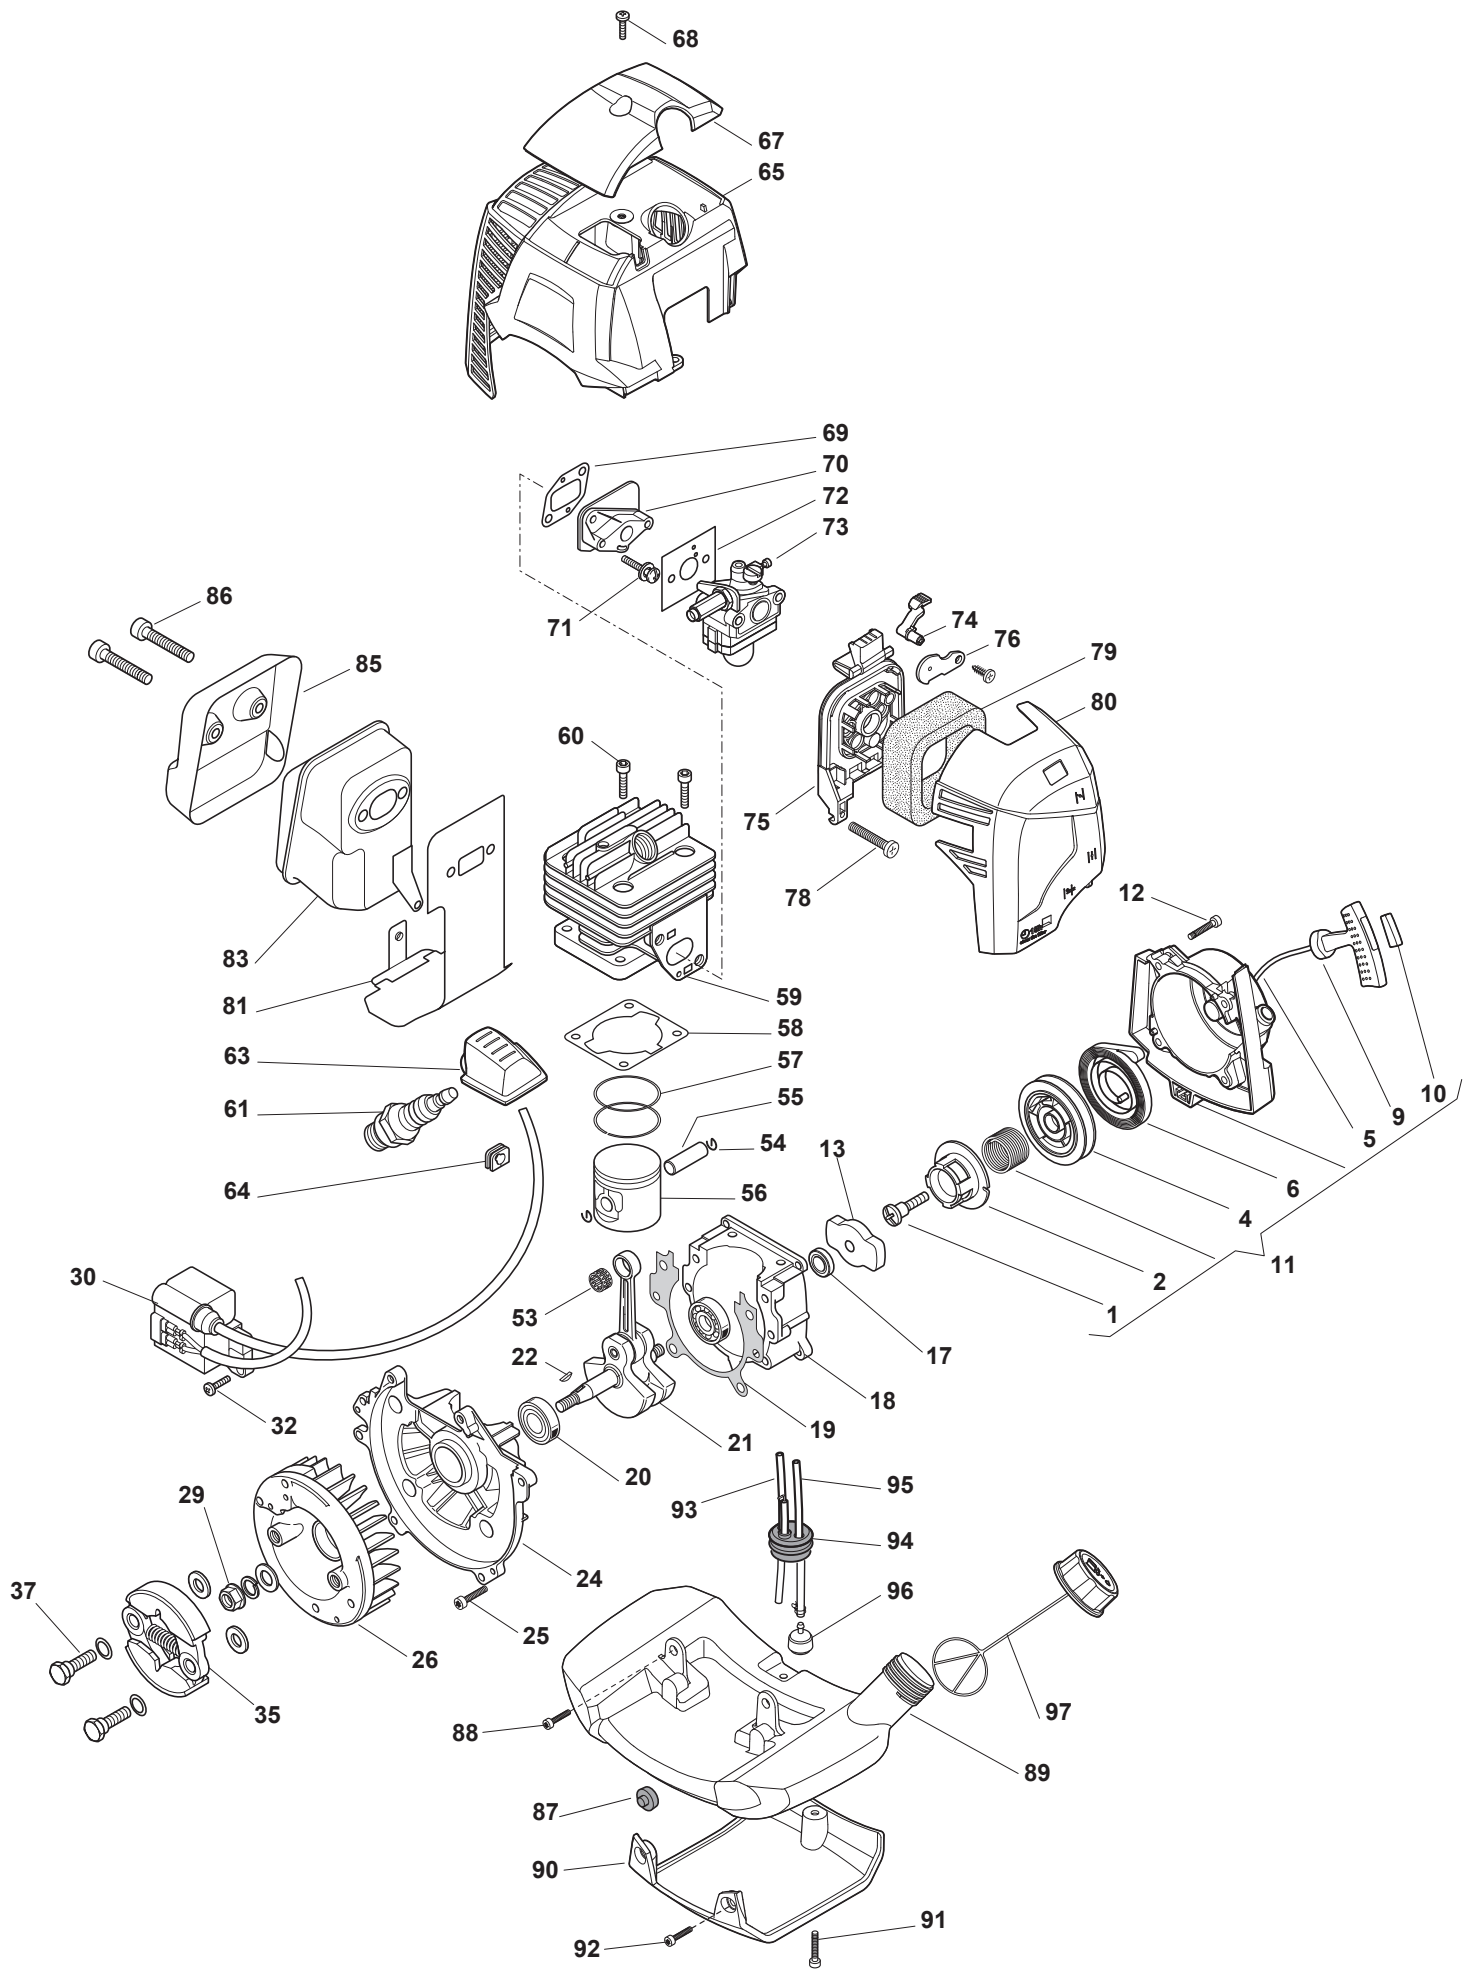

B 44 D				Engine Parts
POS	CODE	Q.TY	DESCRIPTION	NOTES
1	118801251/0	1	Screw	
2	118801250/0	1	Hub	
4	118801249/0	1	Starter Pulley	
5	118801252/0	1	Starter Cord	
6	118801253/0	1	Spring	
9	118801263/0	1	Starter Handle	
10	118801264/0	1	Retainer	
11	118801262/0	1	Starter Ass.Y Black	
12	2135030	4	Screw	
13	118801254/0	1	Starter Cup Ass.Y	
17	119035159/0	2	Seal Ring	
18	118801281/0	1	Crank Case	
19	123280087/0	1	Crankcase Gasket	
20	119216048/0	2	Ball Bearing	
21	118801278/0	1	Crankshaft	
22	123072002/0	1	Woodruff Key	
24	118801280/0	1	Crank Case	
25	2132140	4	Screw	
26	118801321/0	1	Flywheel	
29	112154200/0	1	Nut	
30	118801276/0	1	Electronic Coil	
32	2135030	2	Screw	
34	123430583/0	1	Spring	
35	123430583/0	2	Clutch Unit	
37	123878058/0	2	Screw	
53	118801284/0	1	Ball Bearing	
54	118801325/0	2	Washer, Piston Pin	
55	123760008/0	1	Piston Pin	
56	118801279/0	1	Piston	
57	123204017/0	2	Piston Ring	
58	118801282/0	1	Gasket	
59	118801270/0	1	Cylinder Assy	
60	2135030	4	Screw	
61	3210024	1	Spark Plug	
63	118801272/0	1	Spark Plug Cover	
64	123275023/0	1	Grommet	
65	118801273/0	1	White Cylinder Cover	
67	118801275/0	1	White Cover	
68	2135030	1	Screw	
69	123280085/0	1	Gasket	
70	118801323/0	1	Intake Manifold	
72	123280086/0	1	Carburetor Gasket	
73	118801268/0	1	Carburettor	
74	118801229/0	1	Lever	
75	118801228/0	1	Air Filter Support	
76	123190000/0	1	Choke Lever	
78	2132160	2	Screw	
79	123220011/0	1	Air Filter	
80	118801271/0	1	Filter Cover White	
81	118801277/0	1	Muffler Gasket	
83	118801269/0	1	Muffler	
84	2112030	1	Screw	
85	118801283/0	1	White Cover	
86	2122210	2	Screw	
87	123280060/0	2	Grommet	
88	2112140	2	Screw	
89	118801274/0	1	Tank	
90	118801417/0	1	Lower Guard	
91	2135030	1	Screw	
92	2135200	2	Screw	
93	118801319/0	1	Tube	
94	118801318/0	1	Grommet	
95	118801313/0	1	Fuel Line	
96	183520005/0	1	Intake	
97	118801243/0	1	Fuel Tank-Cap Ass.Y