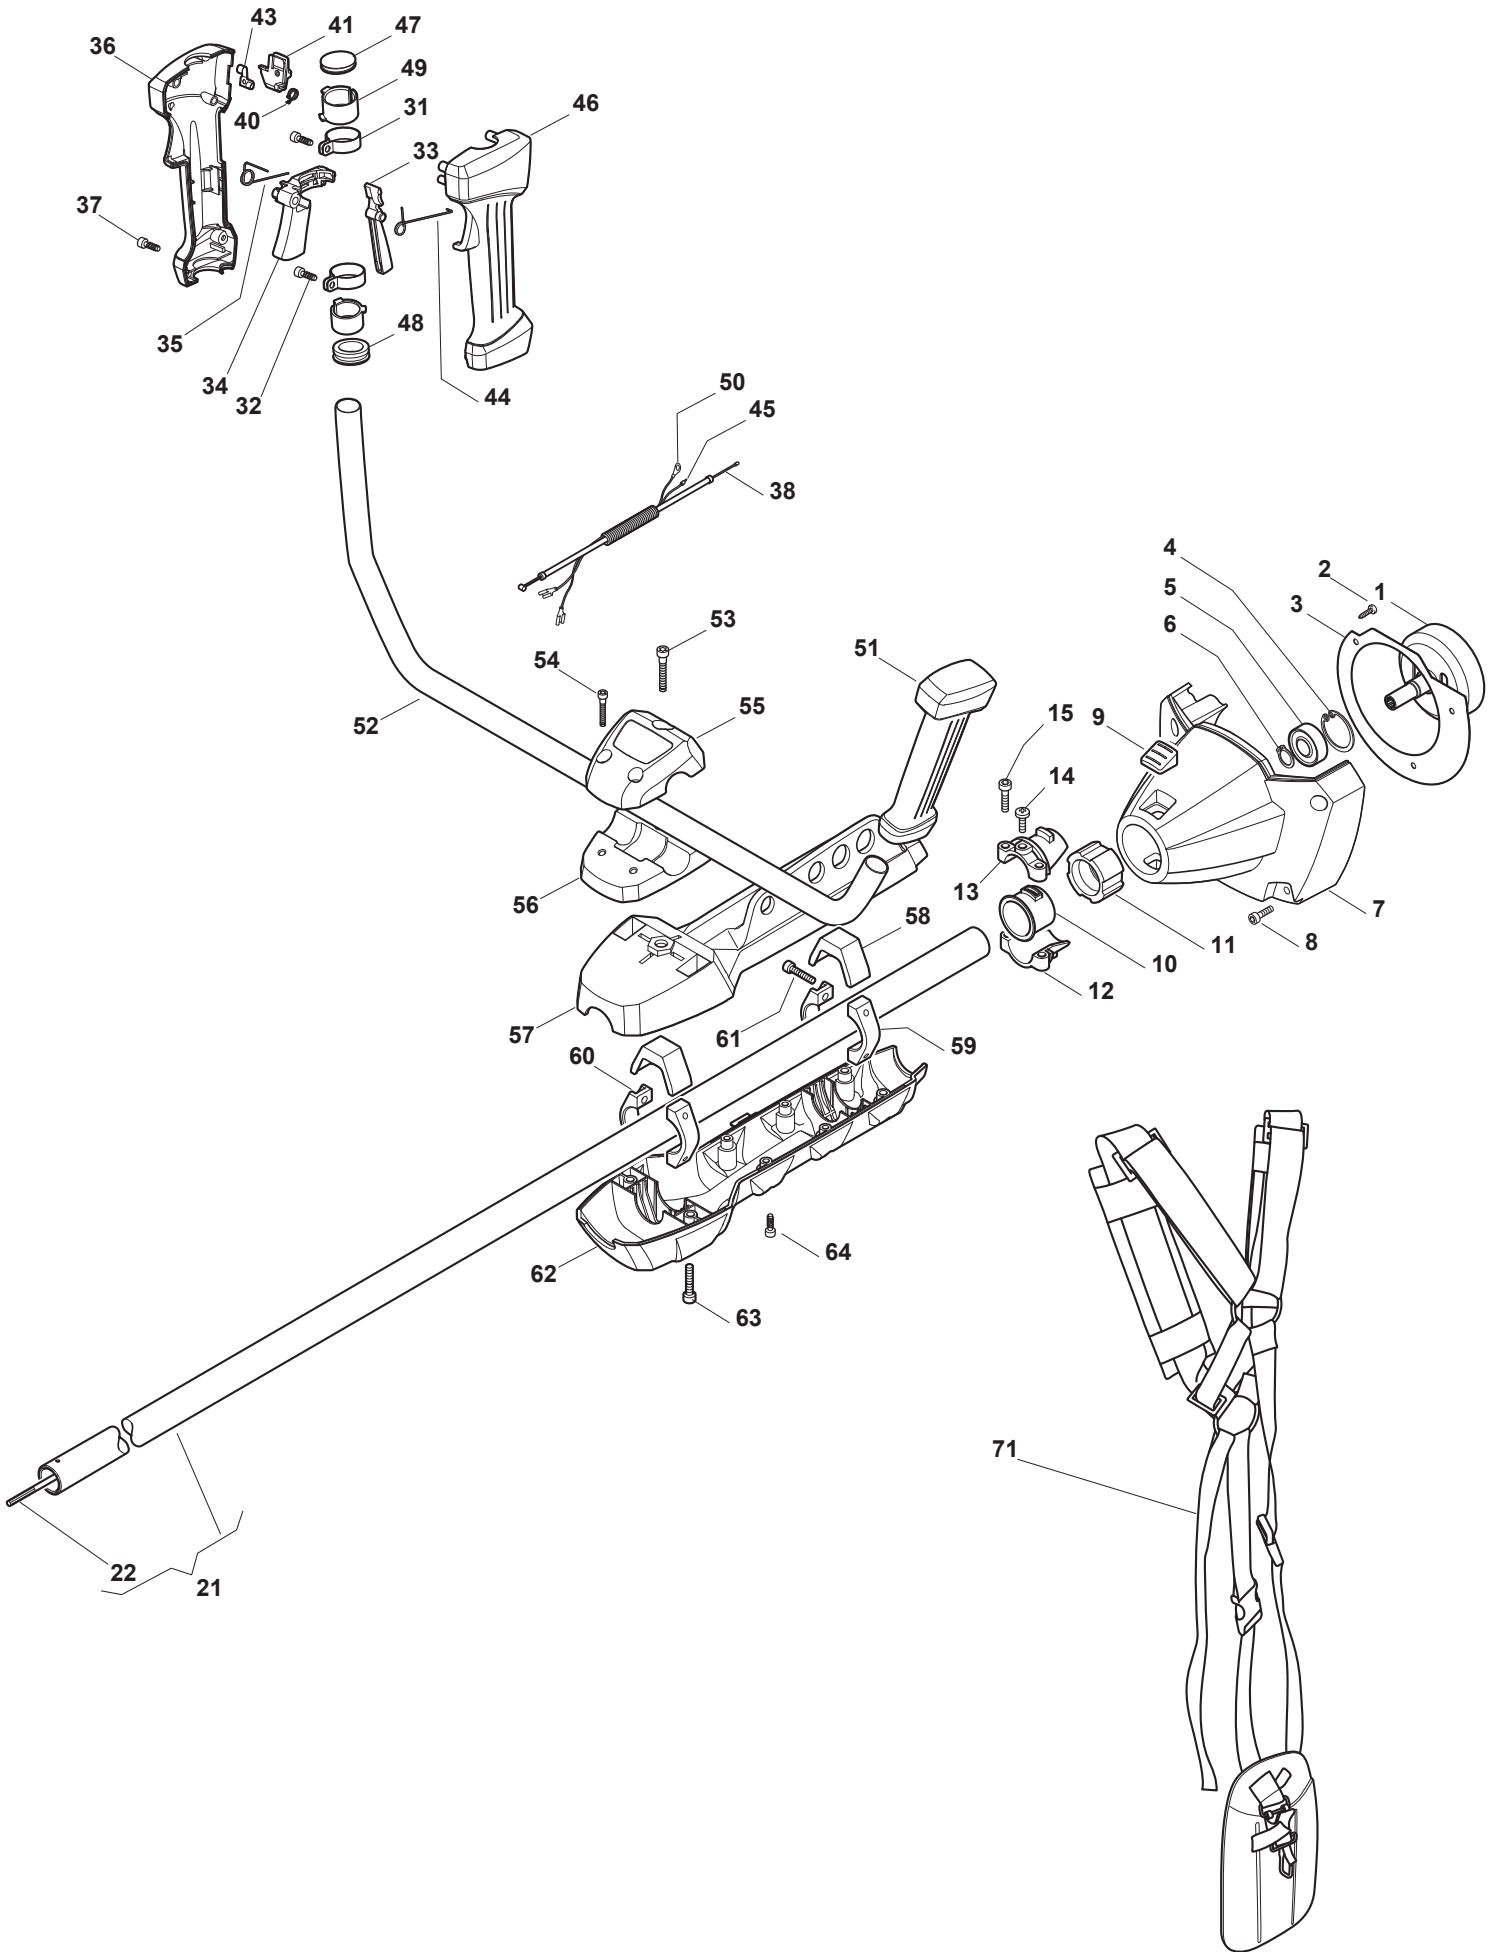

B 44 D				Transmission Parts
POS	CODE	Q.TY	DESCRIPTION	NOTES
1	123050012/0	1	Drum Ass'Y, Clutch	
2	2122080	2	Screw	
3	118801261/0	1	Guard	
4	112610800/0	1	Seeger	
5	119216048/0	1	Ball Bearing	
6	112609200/0	1	Seeger	
7	118801259/0	1	Clutch Case	
8	2132330	4	Screw	
9	118801260/0	1	Button	
10	118801316/0	2	Reduction	
11	118801317/0	1	Reduction	
12	118801315/0	1	Support	
13	118801314/0	1	Support	
14	2135020	1	Screw	
15	2135030	2	Screw	
21	118801383/0	1	Assy Transm. Tube+Flex	
22	118801369/0	1	Trasmission Shaft	
31	118801337/0	1	Clamp	
32	2112030	2	Screw	
33	118801335/0	1	Safety Lever ,Red	
34	118801336/0	1	Throttle Lever,Red	
35	118801334/0	1	Spring	
36	118801332/0	1	Right Handgrip,White	
37	112735105/0	4	Screw	
38	118801362/0	1	Wire Ass.Y	
40	118801333/0	1	Spring	
41	118801329/0	1	Stop Knob,Red	
43	118801330/0	1	Stop Plate	
44	118801338/0	1	Spring	
45	118801363/0	1	Stop Wire	
46	118801331/0	1	Left Handgrip,White	
47	118801364/0	1	Cap	
48	118801365/0	1	Grommet	
49	118801366/0	2	Grommet	
50	118801322/0	1	Earth Cable	
51	118801367/0	1	Left Handgrip	
52	118801368/0	1	Handle	
53	112760510/0	1	Screw	
54	118801573/0	2	Screw	
55	118801355/0	1	Upper Handgrip Support	
56	118801356/1	1	Lower Handgrip Support	
57	118801353/1	1	Transmission Housing	
58	118801358/0	4	Shock Absorber	
59	118801359/0	2	Bracket	
60	118801360/0	2	Bracket	
61	112727796/0	4	Screw	
62	118801357/0	1	Transmission Housing	
63	2135030	4	Screw	
64	112728526/0	4	Screw	
65	118801361/0	2	Reduction	
71	118801312/1	1	Harness	