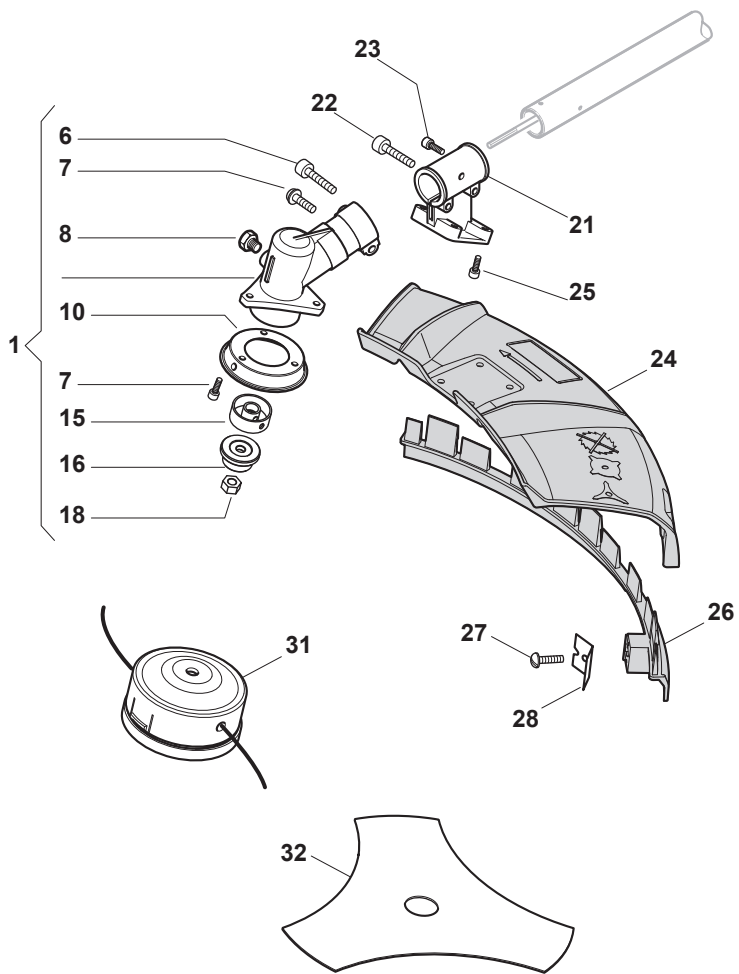

B 44 D				Transmission Parts
POS	CODE	Q.TY	DESCRIPTION	NOTES
1	123050012/0	1	Drum Ass'Y, Clutch	
2	2122080	2	Screw	
3	118801261/0	1	Guard	
4	112610800/0	1	Seeger	
5	119216048/0	1	Ball Bearing	
6	112609200/0	1	Seeger	
7	118801259/0	1	Clutch Case	
8	2132330	4	Screw	
9	118801260/0	1	Button	
10	118801316/0	2	Reduction	
11	118801317/0	1	Reduction	
12	118801315/0	1	Support	
13	118801314/0	1	Support	
14	2135020	1	Screw	
15	2135030	2	Screw	
21	118801383/0	1	Assy Transm. Tube+Flex	
22	118801369/0	1	Trasmission Shaft	
31	118801337/0	1	Clamp	
32	2112030	2	Screw	
33	118801335/0	1	Safety Lever ,Red	
34	118801336/0	1	Throttle Lever,Red	
35	118801334/0	1	Spring	
36	118801332/0	1	Right Handgrip,White	
37	112735105/0	4	Screw	
38	118801362/0	1	Wire Ass.Y	
40	118801333/0	1	Spring	
41	118801329/0	1	Stop Knob,Red	
43	118801330/0	1	Stop Plate	
44	118801338/0	1	Spring	
45	118801363/0	1	Stop Wire	
46	118801331/0	1	Left Handgrip,White	
47	118801364/0	1	Cap	
48	118801365/0	1	Grommet	
49	118801366/0	2	Grommet	
50	118801322/0	1	Earth Cable	
51	118801367/0	1	Left Handgrip	
52	118801368/0	1	Handle	
53	112760510/0	1	Screw	
54	118801573/0	2	Screw	
55	118801355/0	1	Upper Handgrip Support	
56	118801356/1	1	Lower Handgrip Support	
57	118801353/1	1	Transmission Housing	
58	118801358/0	4	Shock Absorber	
59	118801359/0	2	Bracket	
60	118801360/0	2	Bracket	
61	112727796/0	4	Screw	
62	118801357/0	1	Transmission Housing	
63	2135030	4	Screw	
64	112728526/0	4	Screw	
65	118801361/0	2	Reduction	
71	118801312/1	1	Harness	