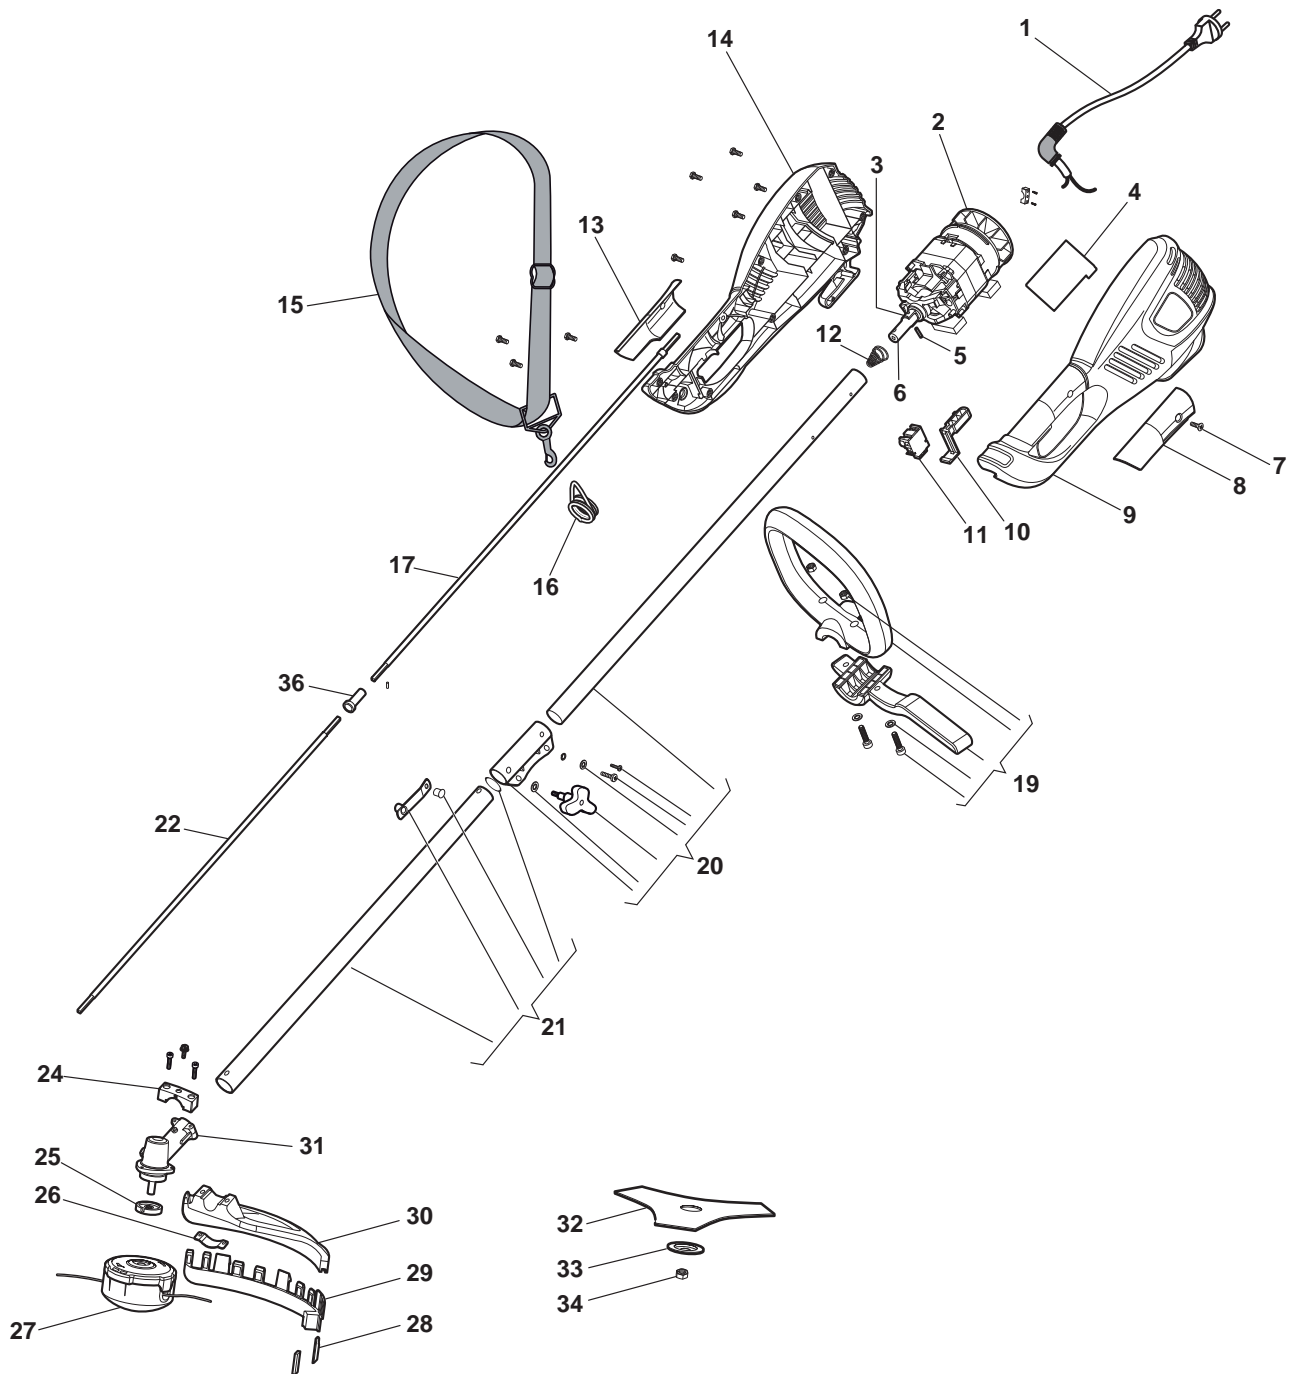

ALPINK

www.alpinagarden.com

> Illustrated Parts List

for:

> B 1.0 EJ

- Use GLOBAL GARDEN PRODUCT genuine spare parts specified in the parts list for repair and/or replacement.
- The contents described in the parts list may change due to improvement.
- The drawings of the spare part are only indicative and might not represent the part in question exactly.
- The indications "right" - "left" - "front" - "rear" refer to the position of the operator when using the machine.
- When placing orders of parts for repair and/or replacement, make sure that the illustrated parts list is the one applying to the machine's year of manufacture, as shown on the identification plate attached to the machine.

THIS INFORMATION IS NOT INTENDED FOR SALE OR RESALE, AND THIS NOTICE MUST REMAIN ON ALL COPIES.

www.ggp-group.com

Engineered to amaze you

B 1.0 EJ				Electric brushcutter
POS	CODE	Q.TY	DESCRIPTION	NOTES
1	118802127/0	1	Cord	
2	118802117/0	1	Motor Assy	
3	118802119/0	1	Connect Cover Assembly	
4	118802128/0	1	Circuit Board	
5	123753001/0	1	Spring Pin	
6	118802132/0	1	Connector Assy	
7	112726389/0	2	Screw	
8	118802120/0	1	Left Housing Cover Overmould	
9	118802148/0	1	Handle Assy Left, White	
10	118802149/0	1	Trigger	
11	118802129/0	1	Switch	
12	118802141/0	1	Spring	
13	118802121/0	1	Right Housing Cover Overmould	
14	118802146/0	1	Handle Assy Right, White	
15	118802118/0	1	Strap	
16	118802142/0	1	Harness Support	
17	118802133/0	1	Transmission Shaft	
19	118802123/0	2	Front Handgrip Assy	
20	118802125/0	1	Transmission Tube Ass.Y	
21	118802126/0	1	Transmission Tube Ass.Y	
22	118802135/0	1	Handle	
24	118802143/0	1	Cover	
25	118802136/0	1	Upper Ring Nut	
26	118802131/0	1	Compress Board	
27	118801751/0	1	Cutting Line Assy	
28	118802138/0	1	Line Cutter	
29	118802154/0	1	Lower Guard	
30	118802153/0	1	Safety Cover	
31	118802124/0	1	Gear Case Assy	
32	118801752/0	1	Cutting Blade	
33	118802130/0	1	Lower Ring Nut	
34	2452090	1	Nut	
36	118802139/0	1	Connect Cover	