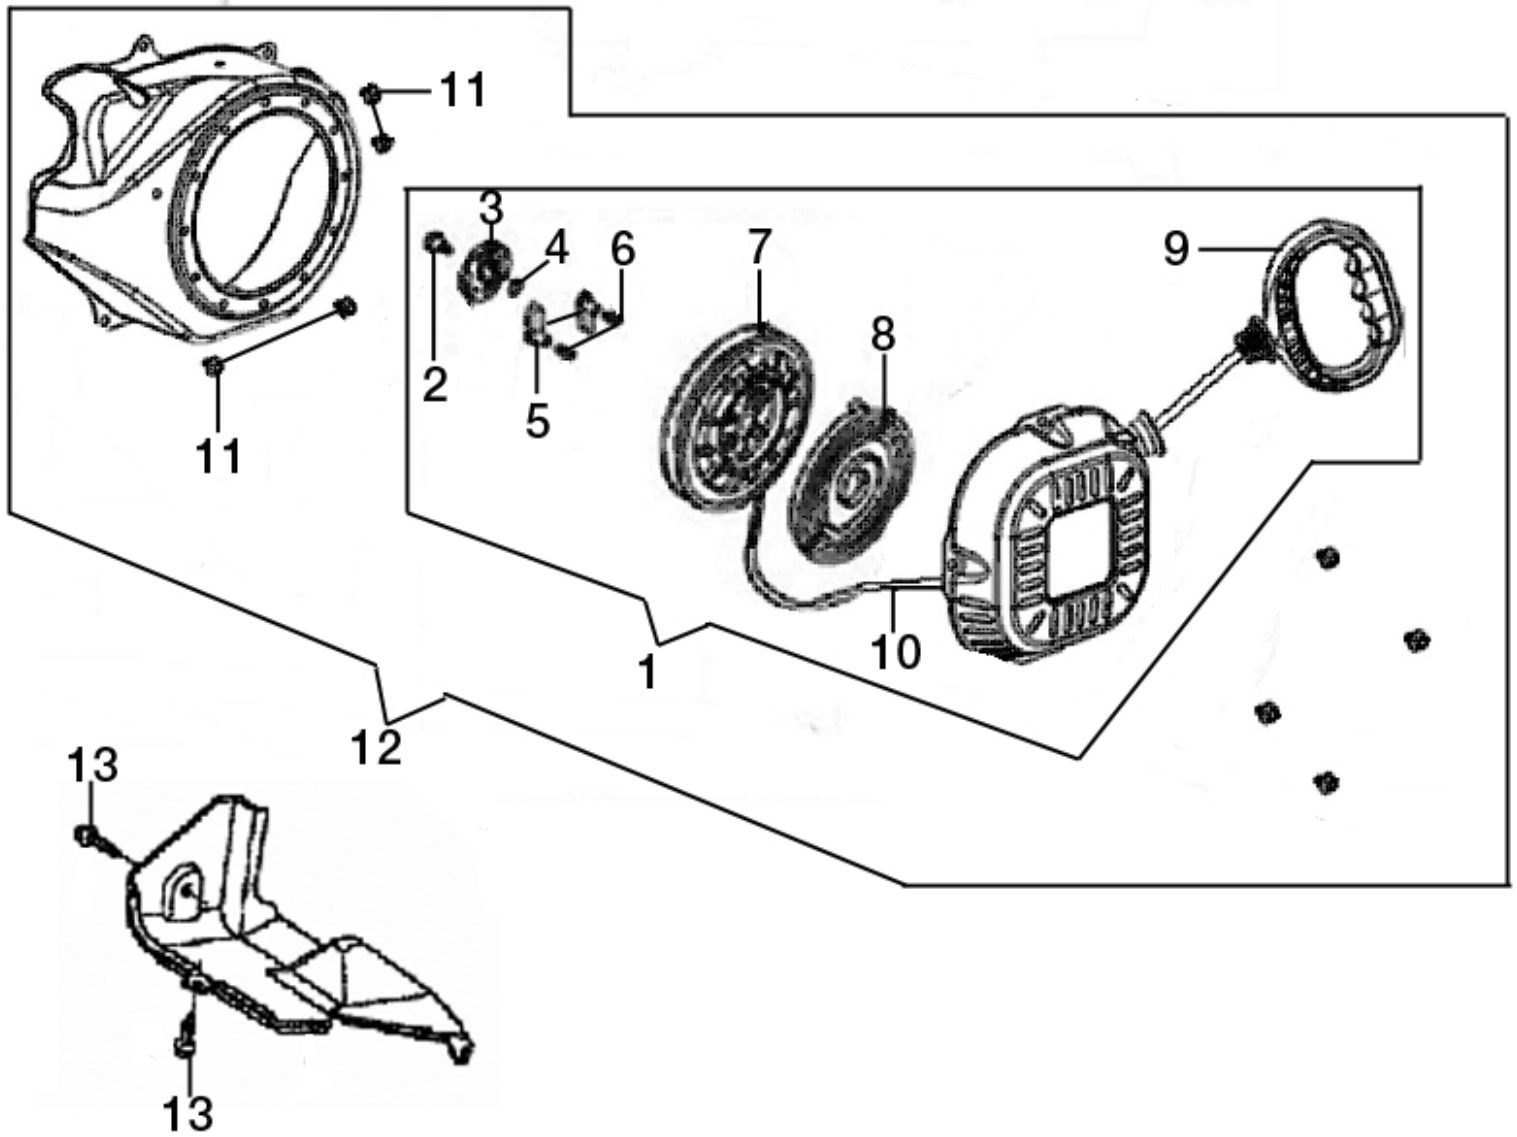

Ref.Nu	Qty	Part number	Description	Validity from	Validity till	Notes	Bulletin
1	1	L66150485	Starter assy				
2	1	L66150330	Fixing screw				
3	1	L66150331	Clutch driver				
4	1	L66150332	Spring				
5	2	L66150263	Pawl				
6	2	L66150264	Spring				
7	1	L66150265	Pulley				
8	1	L66150336	Starter spring				
9	1	L66150486	Handle				
10	1	L66150487	Starter rope				
11	4	L66150322	Screw				
12	1	L66150488	Starter assy				
13	2	L66150339	Screw