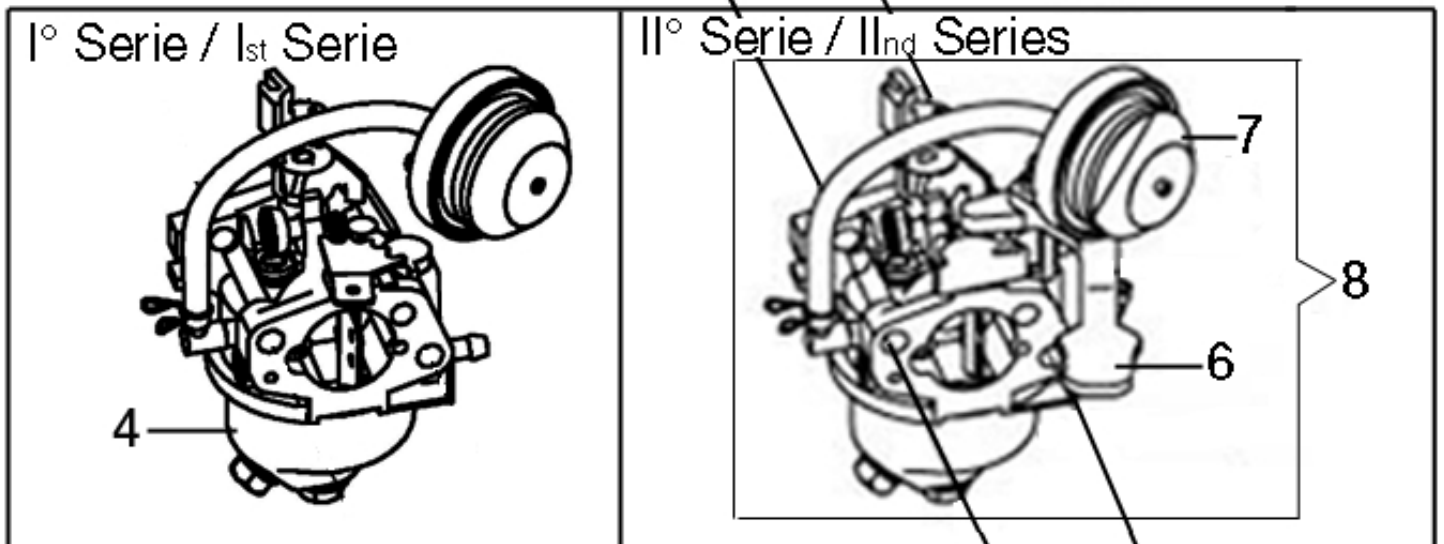

Ref.Nu	Qty	Part number	Description	Validity from	Validity till	Notes	Bulletin
1	1	L66150291	Gasket				
2	1	L66150293	Insulator				
3	1	L66150290	Gasket				
4	1	L66150489	Carburetor		05/13		BT6-093-12/13
5	1	L66150292	Gasket				
6	1	L66150697	Air lever	06/13			BT6-093-12/13
7	1	L66150702	Primer pump				
8	1	L66150701	Carburetor	06/13			BT6-093-12/13