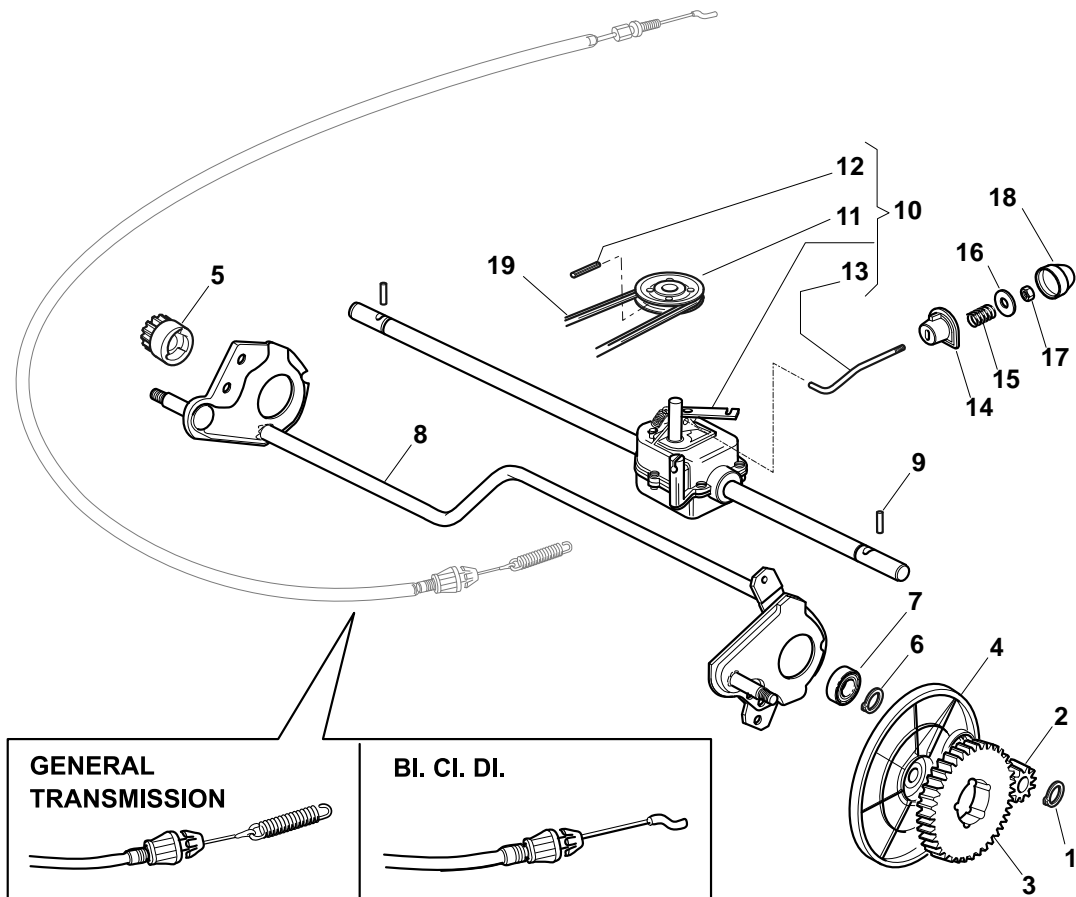

Position	Part No.	Q.Ty	Description
1	381006875/0	1	Handle, Upper Part
2	12819120/0	2	Screw
3	22680006/1	2	Washer
4	22399803/0	2	Knob
5	12293200/0	2	Nut
6	22430309/0	1	Guide Spring
7	12154330/0	1	Nut
8	81000616/1	1	Cable, Thread Engine Brake
9	181003332/1	1	Lever, Engine Brake
10	22041966/0	2	Bush
11	12727784/0	1	Screw
12	381030033/0	1	Cable, Mechanical Clutch
13	22291050/0	1	Handgrip Black
14	81003288/1	1	Lever, Driving
15	22041965/1	2	Bush
16	381008610/1	1	Outfit, Screws
21	81000673/0	1	Cable, Rear Drive (Bi.Ci.Di)
21	81000669/0	1	Cable, Rear Drive (General Trasmission)
30	322060228/0	1	Protection, Belt

Position	Part No.	Q.Ty	Description
1	12608600/0	2	Seeger
2	22570120/1	1	Pinion L
3	22120105/1	2	Ring Gear
4	22600091/1	2	Protection, Wheel
5	22570110/1	1	Pinion R
6	12608600/0	2	Seeger
7	19216035/0	2	Bearing
8	81002811/0	1	Axle, Rear Wheels
9	22753000/0	2	Pin
10	81003082/1	1	Gear Box (Bi. Ci. Di.)
10	181003079/1	1	Gear Box (General Transmission)
11	22601909/0	1	Pulley
12	12645705/0	1	Pin
13	22033281/0	1	Adjustment Rod
14	22041957/1	1	Bush
15	22450063/0	1	Spring
16	22680009/0	1	Washer
17	12154510/0	1	Nut
18	22110230/0	1	Cap
19	35064195/0	1	Belt

Position	Part No.	Q.Ty	Description
1	22122200/0	8	Bearing
2	381007390/1	4	Wheel Ø 210
3	322110643/0	4	Hub Cap Grey
6	12521350/0	8	Washer
7	12155000/0	8	Nut
8	12530150/0	4	Elastic Washer

Position	Part No.	Q.Ty	Description
1	122601923/0	1	Pulley, Crankshaft Ø 25
2	118399051/0	1	Mechanical Clutch
3	12735460/0	1	Screw
4	181004382/0	1	Blade Standard
5	12523070/0	2	Washer
6	12794110/0	2	Screw
7	12154210/0	3	Nut
8	22170835/0	2	Spacer
9	122170836/1	1	Spacer
10	322170961/0	1	Protection
11	12735664/0	2	Screw
12	322551665/0	1	Plate For Cable Fastening
13	12154510/0	2	Nut
14	125580018/0	1	Pin
15	12155000/0	1	Nut
16	12735664/0	1	Screw
17	122446188/0	1	Spring
18	12692050/0	3	Screw
19	12521350/0	3	Washer