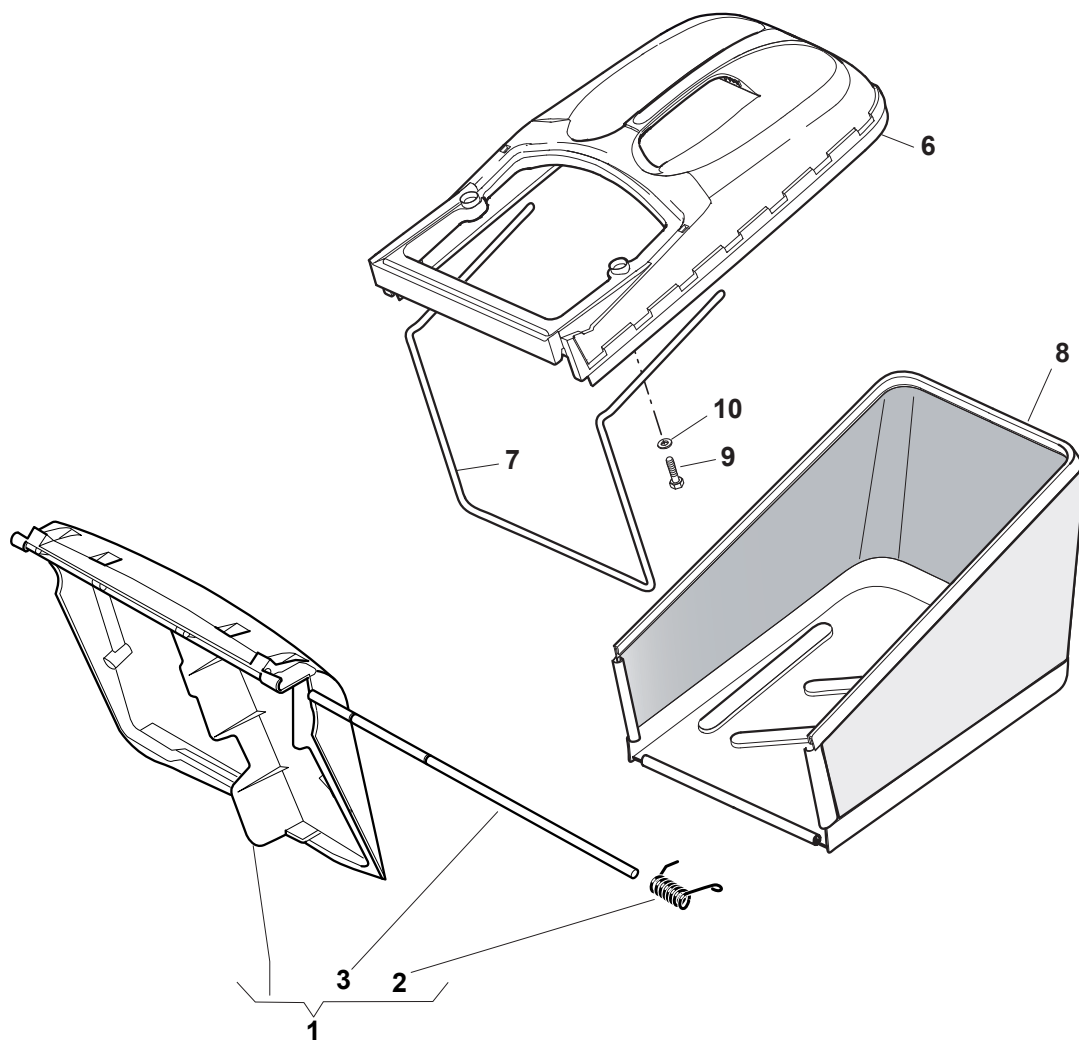

Position	Part No.	Q.Ty	Description
1	381006875/0	1	Handle, Upper Part
2	12819120/0	2	Screw
3	22680006/1	2	Washer
4	22399803/0	2	Knob
5	12293200/0	2	Nut
6	22430309/0	1	Guide Spring
7	12154330/0	1	Nut
8	81000616/1	1	Cable, Thread Engine Brake
9	181003332/1	1	Lever, Engine Brake
10	22041966/0	2	Bush
11	12727784/0	1	Screw
12	381030033/0	1	Cable, Mechanical Clutch
13	22291050/0	1	Handgrip Black
14	81003288/1	1	Lever, Driving
15	22041965/1	2	Bush
16	381008610/1	1	Outfit, Screws
21	81000673/0	1	Cable, Rear Drive (Bi.Ci.Di)
21	81000669/0	1	Cable, Rear Drive (General Trasmission)
30	322060228/0	1	Protection, Belt

Position	Part No.	Q.Ty	Description
1	22122200/0	8	Bearing
2	381007390/1	4	Wheel Ø 210
3	322110643/0	4	Hub Cap Grey
6	12521350/0	8	Washer
7	12155000/0	8	Nut
8	12530150/0	4	Elastic Washer

Position	Part No.	Q.Ty	Description
1	122601923/0	1	Pulley, Crankshaft Ø 25
2	118399051/0	1	Mechanical Clutch
3	12735460/0	1	Screw
4	181004382/0	1	Blade Standard
5	12523070/0	2	Washer
6	12794110/0	2	Screw
7	12154210/0	3	Nut
8	22170835/0	2	Spacer
9	122170836/1	1	Spacer
10	322170961/0	1	Protection
11	12735664/0	2	Screw
12	322551665/0	1	Plate For Cable Fastening
13	12154510/0	2	Nut
14	125580018/0	1	Pin
15	12155000/0	1	Nut
16	12735664/0	1	Screw
17	122446188/0	1	Spring
18	12692050/0	3	Screw
19	12521350/0	3	Washer