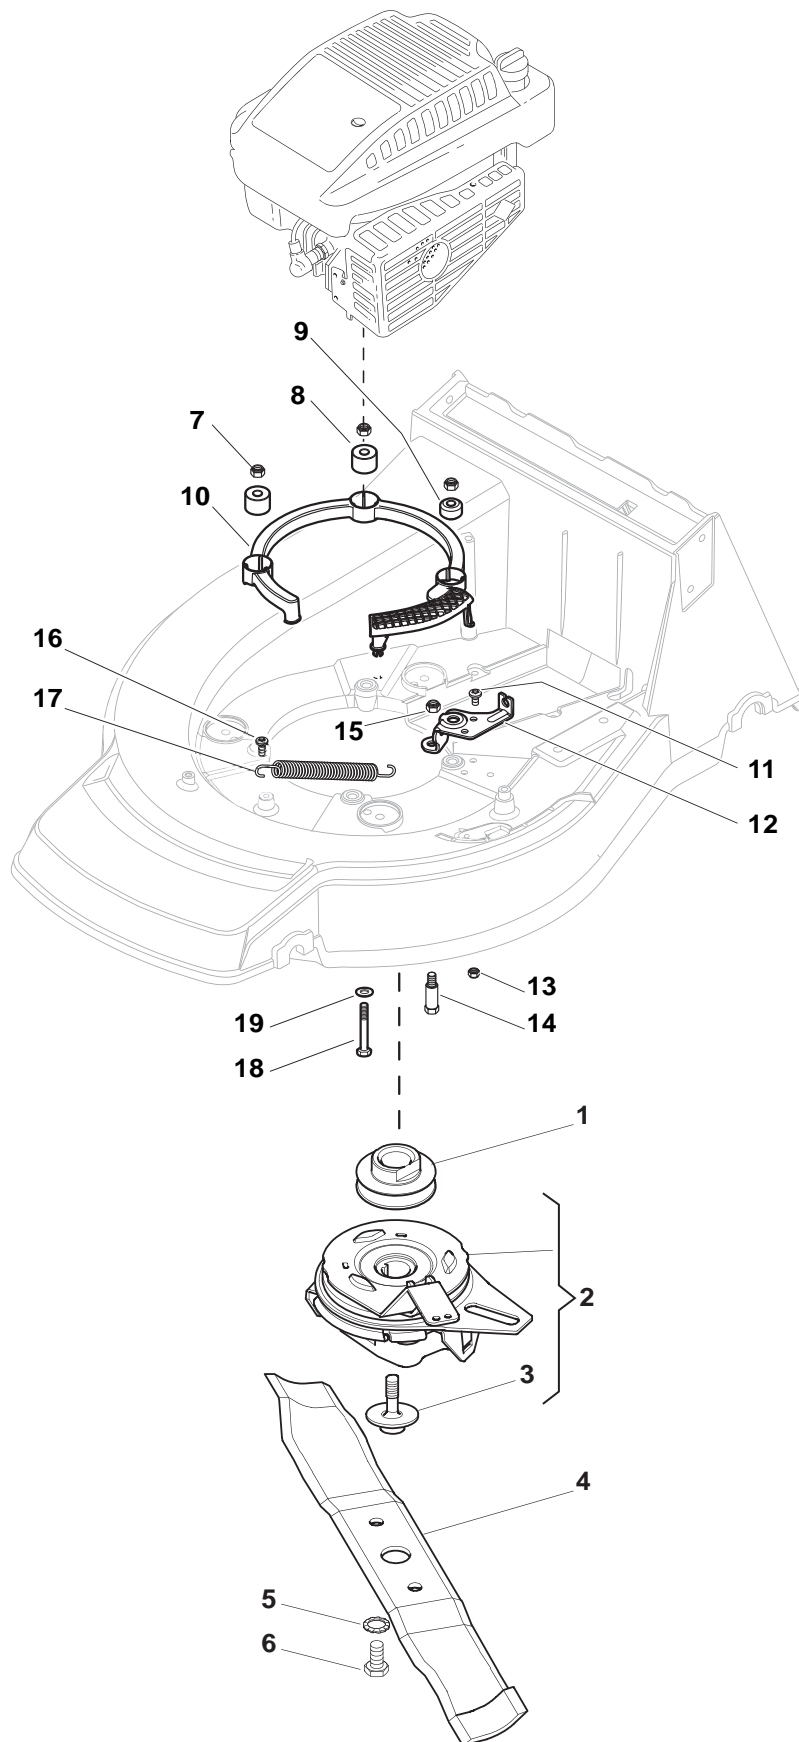

Position	Part No.	Q.Ty	Description
1	381006875/0	1	Handle, Upper Part
2	12819120/0	2	Screw
3	22680006/1	2	Washer
4	22399803/0	2	Knob
5	12293200/0	2	Nut
6	22430309/0	1	Guide Spring
7	12154330/0	1	Nut
8	81000616/1	1	Cable, Thread Engine Brake
9	181003332/1	1	Lever, Engine Brake
10	22041966/0	2	Bush
11	12727784/0	1	Screw
12	381030033/0	1	Cable, Mechanical Clutch
13	22291050/0	1	Handgrip Black
14	81003288/1	1	Lever, Driving
15	22041965/1	2	Bush
16	381008610/1	1	Outfit, Screws
21	81000673/0	1	Cable, Rear Drive (Bi.Ci.Di)
21	81000669/0	1	Cable, Rear Drive (General Trasmission)
30	322060228/0	1	Protection, Belt

Position	Part No.	Q.Ty	Description
1	12608600/0	2	Seeger
2	22570120/1	1	Pinion L
3	22120105/1	2	Ring Gear
4	22600091/1	2	Protection, Wheel
5	22570110/1	1	Pinion R
6	12608600/0	2	Seeger
7	19216035/0	2	Bearing
8	81002811/0	1	Axle, Rear Wheels
9	22753000/0	2	Pin
10	81003082/1	1	Gear Box (Bi. Ci. Di.)
10	181003079/1	1	Gear Box (General Transmission)
11	22601909/0	1	Pulley
12	12645705/0	1	Pin
13	22033281/0	1	Adjustment Rod
14	22041957/1	1	Bush
15	22450063/0	1	Spring
16	22680009/0	1	Washer
17	12154510/0	1	Nut
18	22110230/0	1	Cap
19	35064195/0	1	Belt

Position	Part No.	Q.Ty	Description
1	22122200/0	8	Bearing
2	381007390/1	4	Wheel Ø 210
3	322110643/0	4	Hub Cap Grey
6	12521350/0	8	Washer
7	12155000/0	8	Nut
8	12530150/0	4	Elastic Washer

Position	Part No.	Q.Ty	Description
1	122601923/0	1	Pulley, Crankshaft Ø 25
2	118399051/0	1	Mechanical Clutch
3	12735460/0	1	Screw
4	181004382/0	1	Blade Standard
5	12523070/0	2	Washer
6	12794110/0	2	Screw
7	12154210/0	3	Nut
8	22170835/0	2	Spacer
9	122170836/1	1	Spacer
10	322170961/0	1	Protection
11	12735664/0	2	Screw
12	322551665/0	1	Plate For Cable Fastening
13	12154510/0	2	Nut
14	125580018/0	1	Pin
15	12155000/0	1	Nut
16	12735664/0	1	Screw
17	122446188/0	1	Spring
18	12692050/0	3	Screw
19	12521350/0	3	Washer