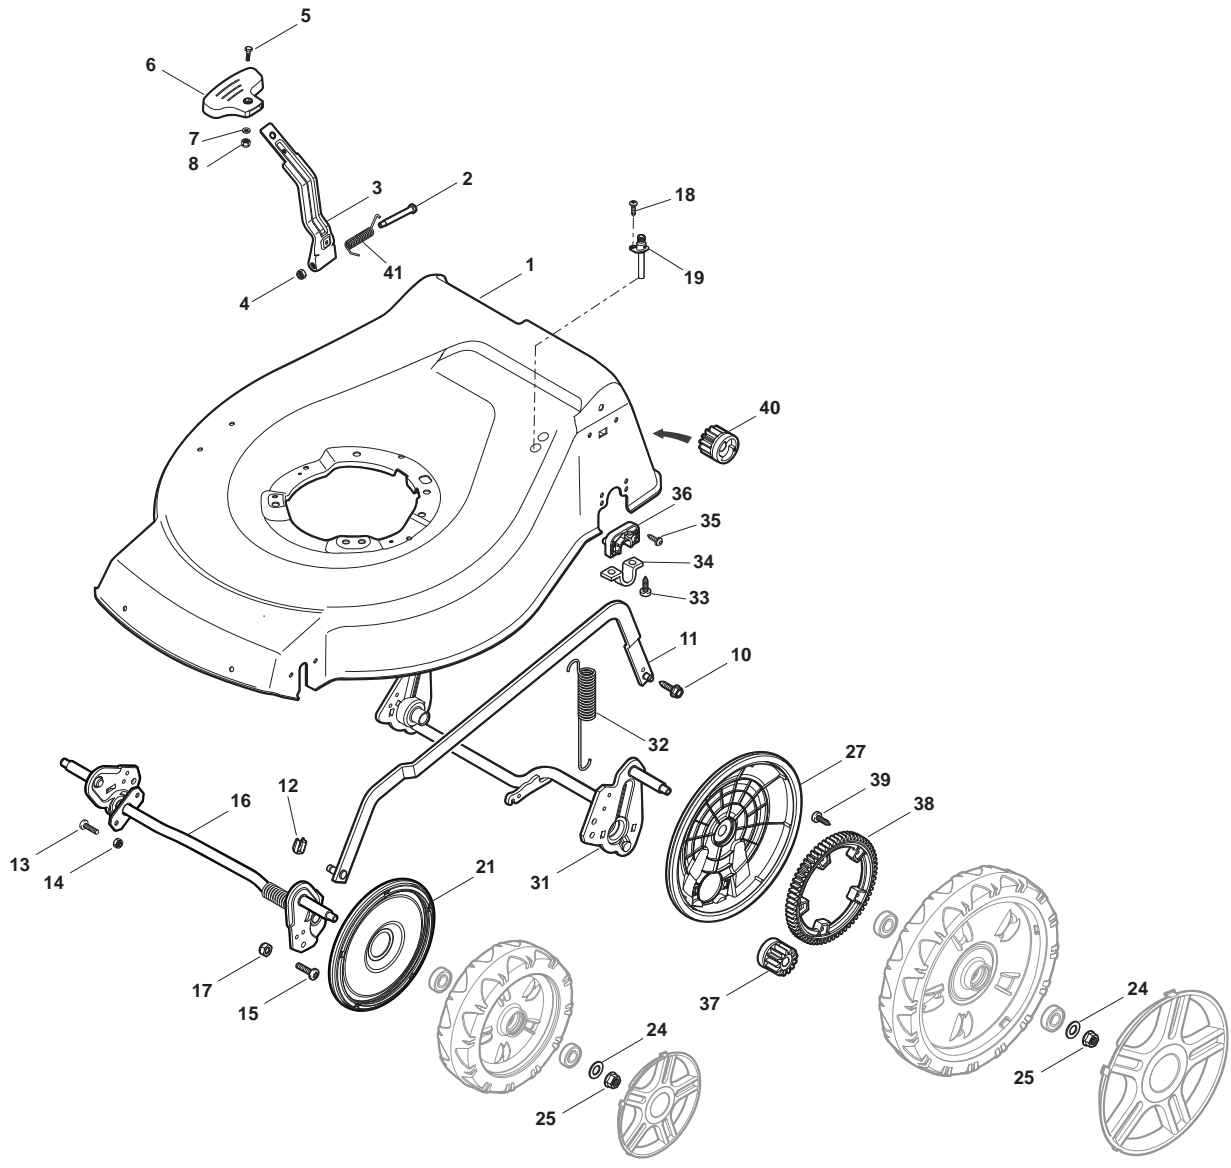

POSITION	PART NO.	Q.Ty	DESCRIPTION	NOTES
1	381004542/0	1	Deck Red	
2	122534131/0	1	Pin	
3	381003398/0	1	Lever, Height Adjustment	
4	112154510/0	1	Nut	
5	112788512/0	1	Screw	
6	322394503/0	1	Knob	
7	112521310/0	1	Washer	
8	112150000/0	1	Nut	
10	122943013/0	1	Screw	
11	381002032/0	1	Rod, Height Adjustment	
12	112436051/0	1	Plate	
13	112727803/0	3	Screw	
14	112154510/0	3	Nut	
15	112727801/0	1	Screw	
16	381002887/1	1	Axle, Front Wheels	
17	112154510/0	1	Nut	
18	112728450/0	1	Screw	
19	322034002/0	1	Washing Connection	
21	322600145/0	2	Protection, Wheel	
24	112521350/0	4	Washer	
25	112155000/0	4	Nut	
27	322600208/0	2	Protection, Wheel	
31	381302835/1	1	Axle, Rear Wheels	
32	122450460/0	1	Spring	
33	112728697/0	4	Screw	
34	322545152/0	2	Plate	
35	112728697/0	4	Screw	
36	322785304/1	2	Support	
37	122570134/0	1	Pinion L	
38	322120115/0	2	Ring Gear	
39	112728706/0	6	Screw	
40	122570133/0	1	Pinion R	
41	122446192/0	1	Spring