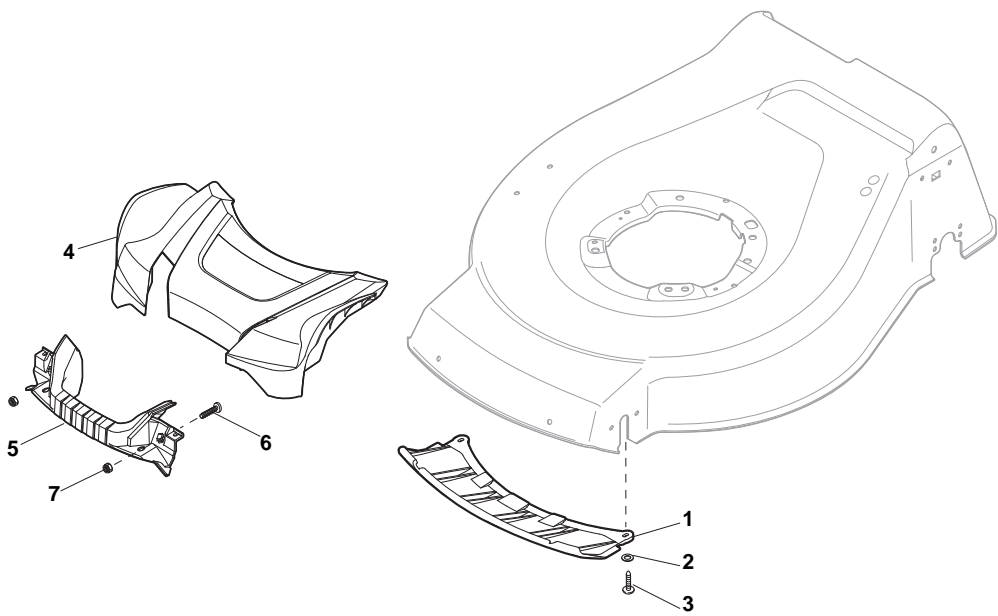

THIS INFORMATION IS NOT INTENDED FOR SALE OR RESALE, AND THIS NOTICE MUST REMAIN ON ALL COPIES.

...THINKING GREEN

POSITION	PART NO.	Q.Ty	DESCRIPTION	NOTES
1	381004542/0	1	Deck Red	
2	122534131/0	1	Pin	
3	381003398/0	1	Lever, Height Adjustment	
4	112154510/0	1	Nut	
5	112788512/0	1	Screw	
6	322394503/0	1	Knob	
7	112521310/0	1	Washer	
8	112150000/0	1	Nut	
10	122943013/0	1	Screw	
11	381002032/0	1	Rod, Height Adjustment	
12	112436051/0	1	Plate	
13	112727803/0	3	Screw	
14	112154510/0	3	Nut	
15	112727801/0	1	Screw	
16	381002887/1	1	Axle, Front Wheels	
17	112154510/0	1	Nut	
18	112728450/0	1	Screw	
19	322034002/0	1	Washing Connection	
21	322600145/0	2	Protection, Wheel	
24	112521350/0	4	Washer	
25	112155000/0	4	Nut	
27	322600208/0	2	Protection, Wheel	
31	381302835/1	1	Axle, Rear Wheels	
32	122450460/0	1	Spring	
33	112728697/0	4	Screw	
34	322545152/0	2	Plate	
35	112728697/0	4	Screw	
36	322785304/1	2	Support	
37	122570134/0	1	Pinion L	
38	322120115/0	2	Ring Gear	
39	112728706/0	6	Screw	
40	122570133/0	1	Pinion R	
41	122446192/0	1	Spring	

POSITION	PART NO.	Q.Ty	DESCRIPTION	NOTES
1	322108295/0	1	Stone-Guard	
2	322600195/0	1	Ejection Guard	
3	112727803/0	2	Screw	
4	322806639/0	1	Fulcrum Pin	
5	112154510/0	2	Nut	
6	118203853/0	2	Protection	
7	122450456/0	1	Spring	
8	122517869/0	1	Pin	
9	112604896/0	2	Crown Fastener	

POSITION	PART NO.	Q.Ty	DESCRIPTION	NOTES
1	322291150/0	1	Rubber Insert	
2	322060238/0	1	Protection, Belt	
3	112728530/0	3	Screw	
4	122140222/0	1	Deflector	

POSITION	PART NO.	Q.Ty	DESCRIPTION	NOTES
1	322500103/0	1	Front Combi	
2	112523000/1	2	Washer	
3	112728124/0	2	Screw	
4	322226158/0	1	Mask, Black	
5	322393642/0	1	Bumper	
6	112727799/0	2	Screw	
7	112154510/0	2	Nut	