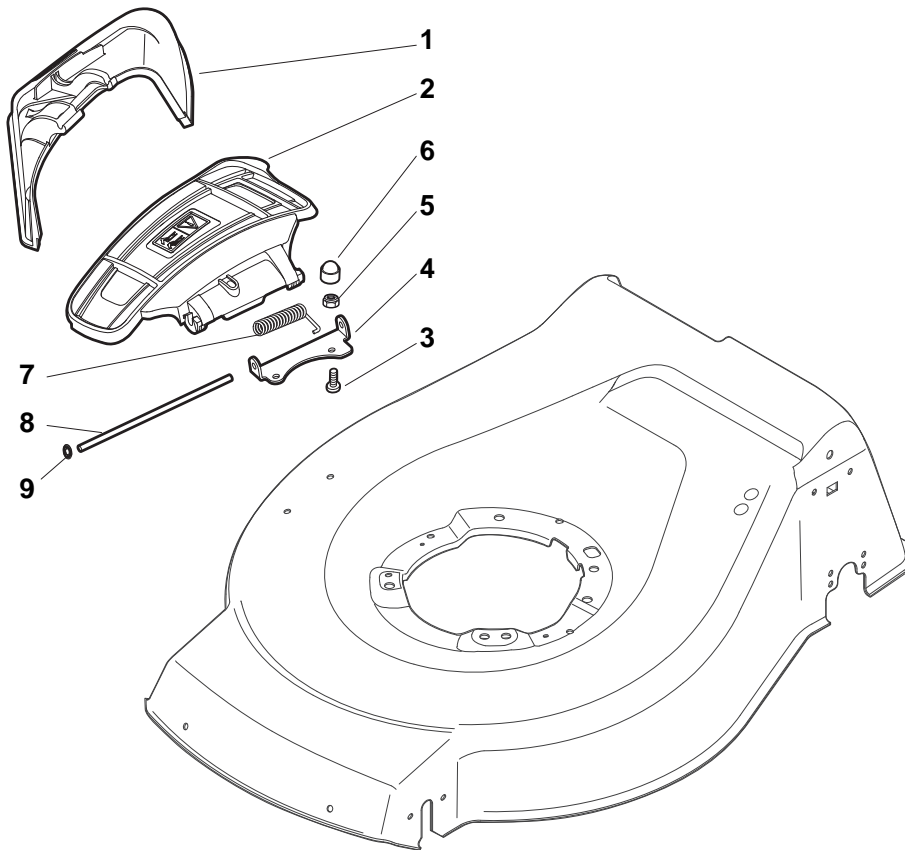

THIS INFORMATION IS NOT INTENDED FOR SALE OR RESALE, AND THIS NOTICE MUST REMAIN ON ALL COPIES.

...THINKING GREEN

POSITION	PART NO.	Q.Ty	DESCRIPTION	NOTES
1	381004542/0	1	Deck Red	
2	122534131/0	1	Pin	
3	381003398/0	1	Lever, Height Adjustment	
4	112154510/0	1	Nut	
5	112788512/0	1	Screw	
6	322394503/0	1	Knob	
7	112521310/0	1	Washer	
8	112150000/0	1	Nut	
10	122943013/0	1	Screw	
11	381002032/0	1	Rod, Height Adjustment	
12	112436051/0	1	Plate	
13	112727803/0	3	Screw	
14	112154510/0	3	Nut	
15	112727801/0	1	Screw	
16	381002887/1	1	Axle, Front Wheels	
17	112154510/0	1	Nut	
18	112728450/0	1	Screw	
19	322034002/0	1	Washing Connection	
21	322600145/0	2	Protection, Wheel	
24	112521350/0	4	Washer	
25	112155000/0	4	Nut	
27	322600208/0	2	Protection, Wheel	
31	381302835/1	1	Axle, Rear Wheels	
32	122450460/0	1	Spring	
33	112728697/0	4	Screw	
34	322545152/0	2	Plate	
35	112728697/0	4	Screw	
36	322785304/1	2	Support	
37	122570134/0	1	Pinion L	
38	322120115/0	2	Ring Gear	
39	112728706/0	6	Screw	
40	122570133/0	1	Pinion R	
41	122446192/0	1	Spring	

POSITION	PART NO.	Q.Ty	DESCRIPTION	NOTES
1	322108295/0	1	Stone-Guard	
2	322600195/0	1	Ejection Guard	
3	112727803/0	2	Screw	
4	322806639/0	1	Fulcrum Pin	
5	112154510/0	2	Nut	
6	118203853/0	2	Protection	
7	122450456/0	1	Spring	
8	122517869/0	1	Pin	
9	112604896/0	2	Crown Fastener	

POSITION	PART NO.	Q.Ty	DESCRIPTION	NOTES
1	181005501/1	1	Throttle Cable	
2	112735103/0	1	Screw	
3	112523040/0	1	Washer	

POSITION	PART NO.	Q.Ty	DESCRIPTION	NOTES
1	112608600/0	2	Seeger	
2	119216035/0	2	Bearing	
3	122753000/0	2	Pin	
5	181003076/1	1	Gear Box G.T. Cone Clutch	
6	122601904/0	1	Pulley	
7	112645705/0	1	Pin	
8	122033283/0	1	Adjustment Rod	
9	135063902/0	1	Belt	
11	122041957/1	1	Bush	
12	122450063/0	1	Spring	
13	322680009/0	1	Washer	
14	112154510/0	1	Nut	
15	122110230/0	1	Cap	