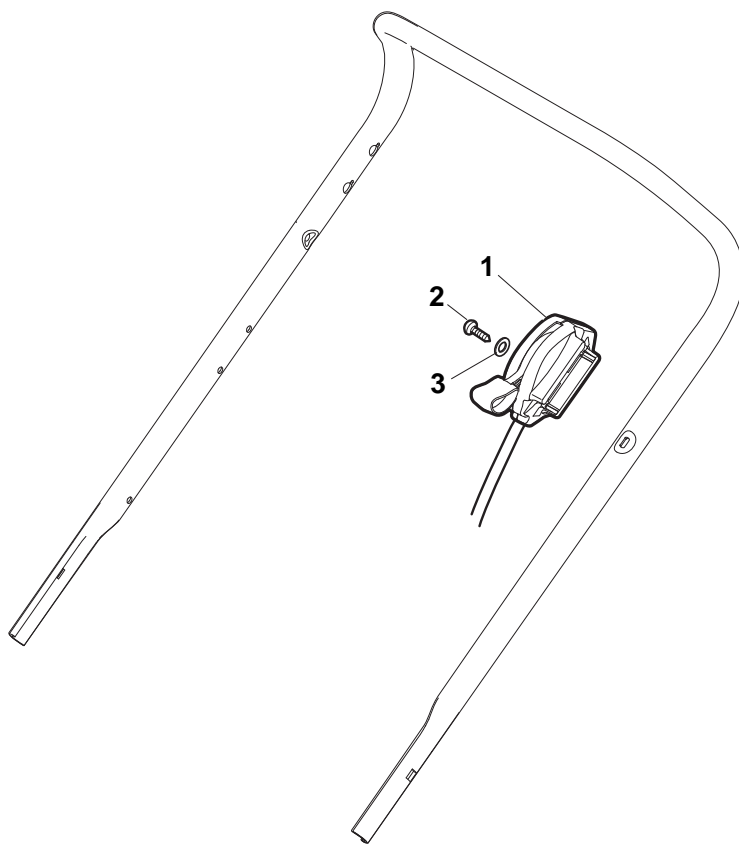

POSITION	PART NO.	Q.Ty	DESCRIPTION	NOTES
1	322108295/0	1	Stone-Guard	
2	322600195/0	1	Ejection Guard	
3	112727803/0	2	Screw	
4	322806639/0	1	Fulcrum Pin	
5	112154510/0	2	Nut	
6	118203853/0	2	Protection	
7	122450456/0	1	Spring	
8	122517869/0	1	Pin	
9	112604896/0	2	Crown Fastener	

POSITION	PART NO.	Q.Ty	DESCRIPTION	NOTES
1	322291150/0	1	Rubber Insert	
2	322060238/0	1	Protection, Belt	
3	112728530/0	3	Screw	
4	122140222/0	1	Deflector	

POSITION	PART NO.	Q.Ty	DESCRIPTION	NOTES
1	322500103/0	1	Front Combi	
2	112523000/1	2	Washer	
3	112728124/0	2	Screw	
4	322226158/0	1	Mask, Black	
5	322393642/0	1	Bumper	
6	112727799/0	2	Screw	
7	112154510/0	2	Nut	

POSITION	PART NO.	Q.Ty	DESCRIPTION	NOTES
1	381006719/0	1	Handle, Lower Part	
2	381005149/0	1	Bracket, R	
3	381005151/0	1	Bracket, L	
4	381003253/0	2	Handle	
5	322680016/0	4	Support	
6	122131750/0	4	Nut	
7	322399835/0	4	Knob	
10	112760605/0	2	Screw	
11	125038002/1	2	Bush	
12	112155000/0	2	Nut	
13	322192156/0	1	Fair Led	
14	381103350/0	2	Handle	

POSITION	PART NO.	Q.Ty	DESCRIPTION	NOTES
2	122430313/0	1	Guide Spring	
3	112521330/0	1	Washer	
4	112154510/0	1	Nut	
5	118390020/0	1	Fairlead	
6	181030070/0	1	Cable, Thread Engine Brake	
7	322545204/0	1	Fulcrum Pin	
8	122041966/0	1	Bush	
9	181003300/1	1	Lever, Engine Brake	
10	381030092/0	1	Cable, Rear Drive	
11	122041966/0	1	Bush	
12	181003301/0	1	Lever, Driving	
13	122291050/0	1	Handgrip Black	