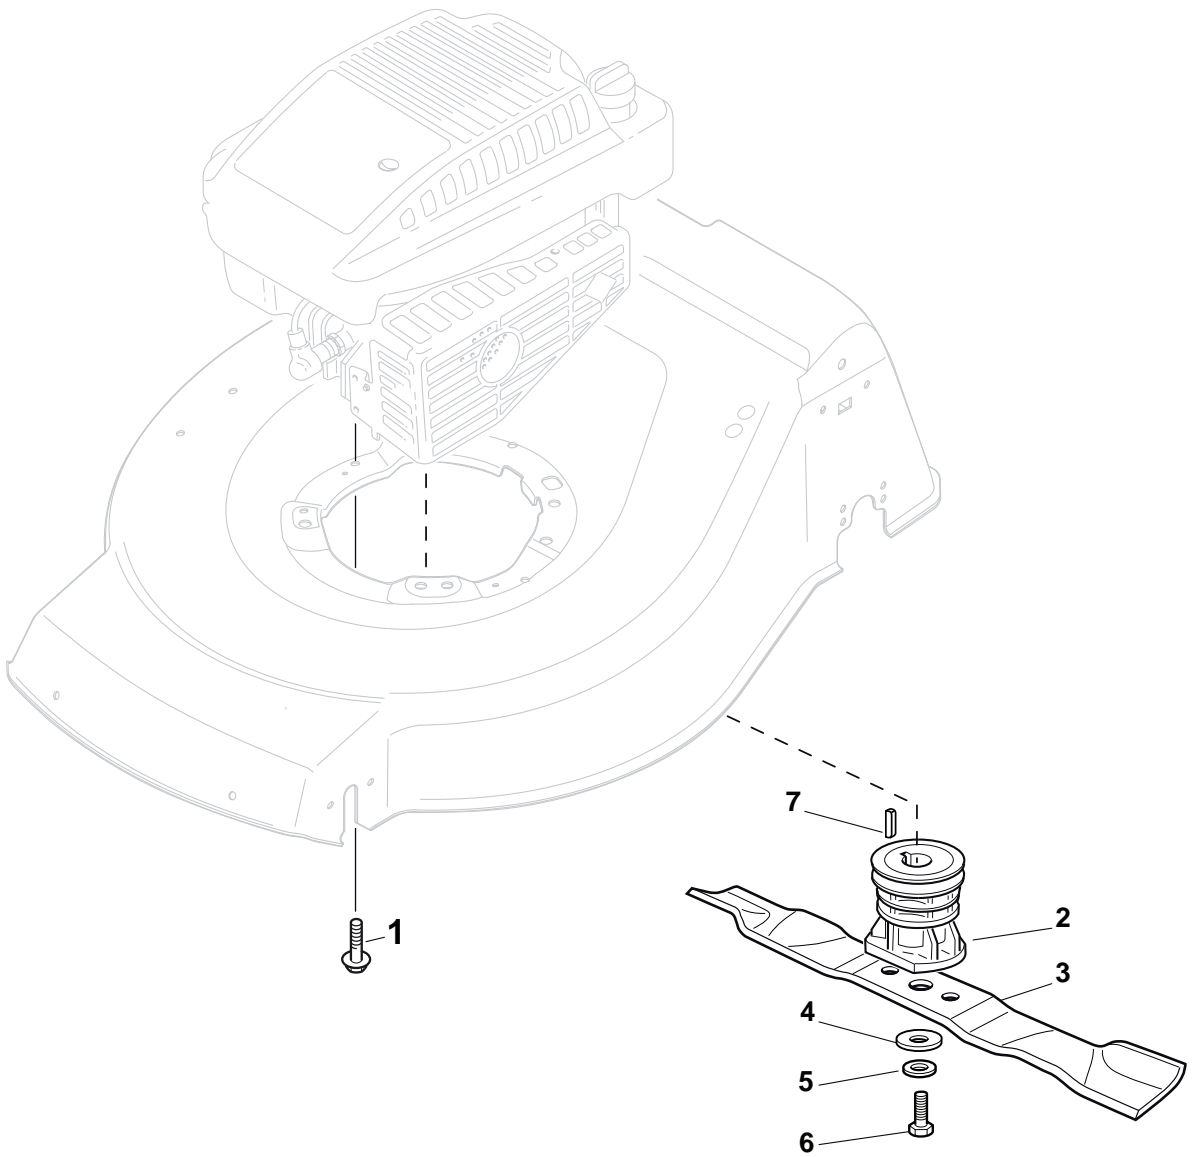

POSITION	PART NO.	Q.Ty	DESCRIPTION	NOTES
1	381006719/0	1	Handle, Lower Part	
2	381005149/0	1	Bracket, R	
3	381005151/0	1	Bracket, L	
4	381003253/0	2	Handle	
5	322680016/0	4	Support	
6	122131750/0	4	Nut	
7	322399835/0	4	Knob	
10	112760605/0	2	Screw	
11	125038002/1	2	Bush	
12	112155000/0	2	Nut	
13	322192156/0	1	Fair Led	
14	381103350/0	2	Handle	

POSITION	PART NO.	Q.Ty	DESCRIPTION	NOTES
2	122430313/0	1	Guide Spring	
3	112521330/0	1	Washer	
4	112154510/0	1	Nut	
5	118390020/0	1	Fairlead	
6	181030070/0	1	Cable, Thread Engine Brake	
7	322545204/0	1	Fulcrum Pin	
8	122041966/0	1	Bush	
9	181003300/1	1	Lever, Engine Brake	
10	381030092/0	1	Cable, Rear Drive	
11	122041966/0	1	Bush	
12	181003301/0	1	Lever, Driving	
13	122291050/0	1	Handgrip Black	

POSITION	PART NO.	Q.Ty	DESCRIPTION	NOTES
1	181005501/1	1	Throttle Cable	
2	112735103/0	1	Screw	
3	112523040/0	1	Washer	

POSITION	PART NO.	Q.Ty	DESCRIPTION	NOTES
1	112608600/0	2	Seeger	
2	119216035/0	2	Bearing	
3	122753000/0	2	Pin	
5	181003076/1	1	Gear Box G.T. Cone Clutch	
6	122601904/0	1	Pulley	
7	112645705/0	1	Pin	
8	122033283/0	1	Adjustment Rod	
9	135063902/0	1	Belt	
11	122041957/1	1	Bush	
12	122450063/0	1	Spring	
13	322680009/0	1	Washer	
14	112154510/0	1	Nut	
15	122110230/0	1	Cap	

POSITION	PART NO.	Q.Ty	DESCRIPTION	NOTES
1	119216035/0	8	Bearing	
2	381007477/0	2	Wheel Ø 200	
3	322110640/0	2	Hub Cap Grey	
4	381007478/1	2	Wheel Ø 280	
5	322110687/0	2	Hub Cap Grey	

POSITION	PART NO.	Q.Ty	DESCRIPTION	NOTES
1	112735108/1	3	Screw	
2	122465608/2	1	Hub With Pulley, Crankshaft Ø 25	
3	181004381/1	1	Blade Standard	
4	122160400/0	1	Elastic Washer	
5	112523080/0	1	Washer	
6	112735698/0	1	Screw	
7	112139150/0	1	Feather, Crankshaft Ø 25	