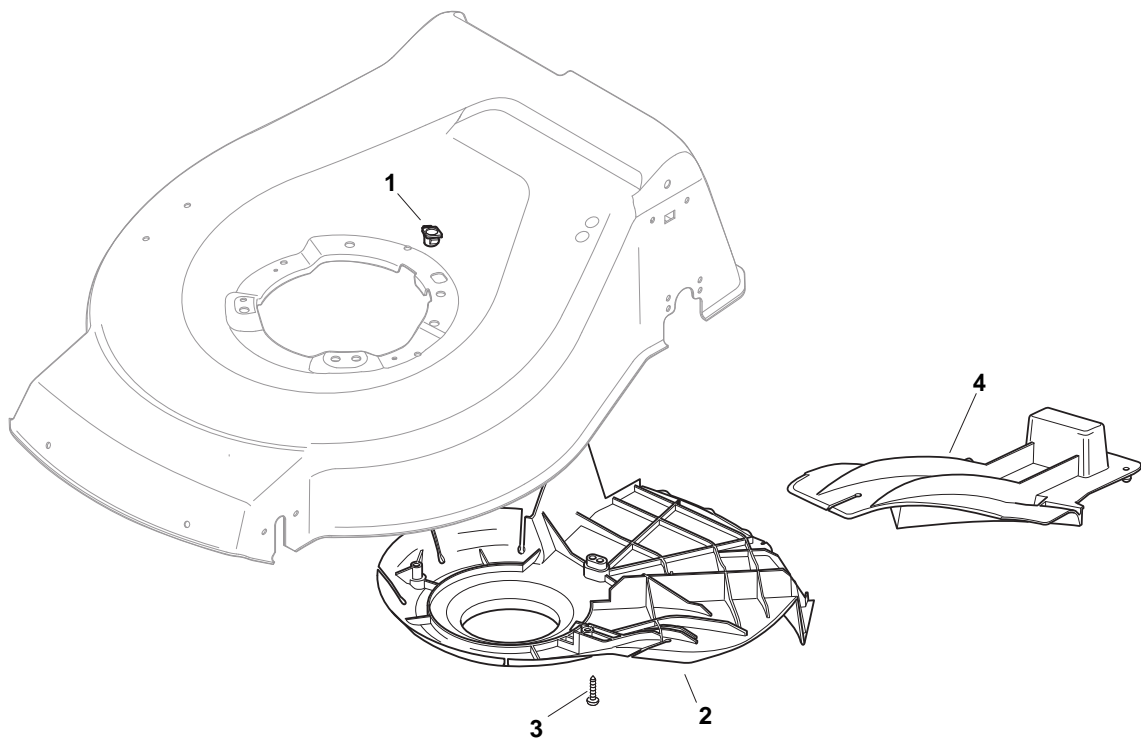

THIS INFORMATION IS NOT INTENDED FOR SALE OR RESALE, AND THIS NOTICE MUST REMAIN ON ALL COPIES.

...THINKING GREEN

POSITION	PART NO.	Q.Ty	DESCRIPTION	NOTES
1	381004542/0	1	Deck Red	
2	122534131/0	1	Pin	
3	381003398/0	1	Lever, Height Adjustment	
4	112154510/0	1	Nut	
5	112788512/0	1	Screw	
6	322394503/0	1	Knob	
7	112521310/0	1	Washer	
8	112150000/0	1	Nut	
10	122943013/0	1	Screw	
11	381002032/0	1	Rod, Height Adjustment	
12	112436051/0	1	Plate	
13	112727803/0	3	Screw	
14	112154510/0	3	Nut	
15	112727801/0	1	Screw	
16	381002887/1	1	Axle, Front Wheels	
17	112154510/0	1	Nut	
18	112728450/0	1	Screw	
19	322034002/0	1	Washing Connection	
21	322600145/0	2	Protection, Wheel	
24	112521350/0	4	Washer	
25	112155000/0	4	Nut	
27	322600208/0	2	Protection, Wheel	
31	381302835/1	1	Axle, Rear Wheels	
32	122450460/0	1	Spring	
33	112728697/0	4	Screw	
34	322545152/0	2	Plate	
35	112728697/0	4	Screw	
36	322785304/1	2	Support	
37	122570134/0	1	Pinion L	
38	322120115/0	2	Ring Gear	
39	112728706/0	6	Screw	
40	122570133/0	1	Pinion R	
41	122446192/0	1	Spring	

POSITION	PART NO.	Q.Ty	DESCRIPTION	NOTES
1	322108295/0	1	Stone-Guard	
2	322600195/0	1	Ejection Guard	
3	112727803/0	2	Screw	
4	322806639/0	1	Fulcrum Pin	
5	112154510/0	2	Nut	
6	118203853/0	2	Protection	
7	122450456/0	1	Spring	
8	122517869/0	1	Pin	
9	112604896/0	2	Crown Fastener	

POSITION	PART NO.	Q.Ty	DESCRIPTION	NOTES
1	322291150/0	1	Rubber Insert	
2	322060238/0	1	Protection, Belt	
3	112728530/0	3	Screw	
4	122140222/0	1	Deflector	

POSITION	PART NO.	Q.Ty	DESCRIPTION	NOTES
1	322500103/0	1	Front Combi	
2	112523000/1	2	Washer	
3	112728124/0	2	Screw	
4	322226158/0	1	Mask, Black	
5	322393642/0	1	Bumper	
6	112727799/0	2	Screw	
7	112154510/0	2	Nut	