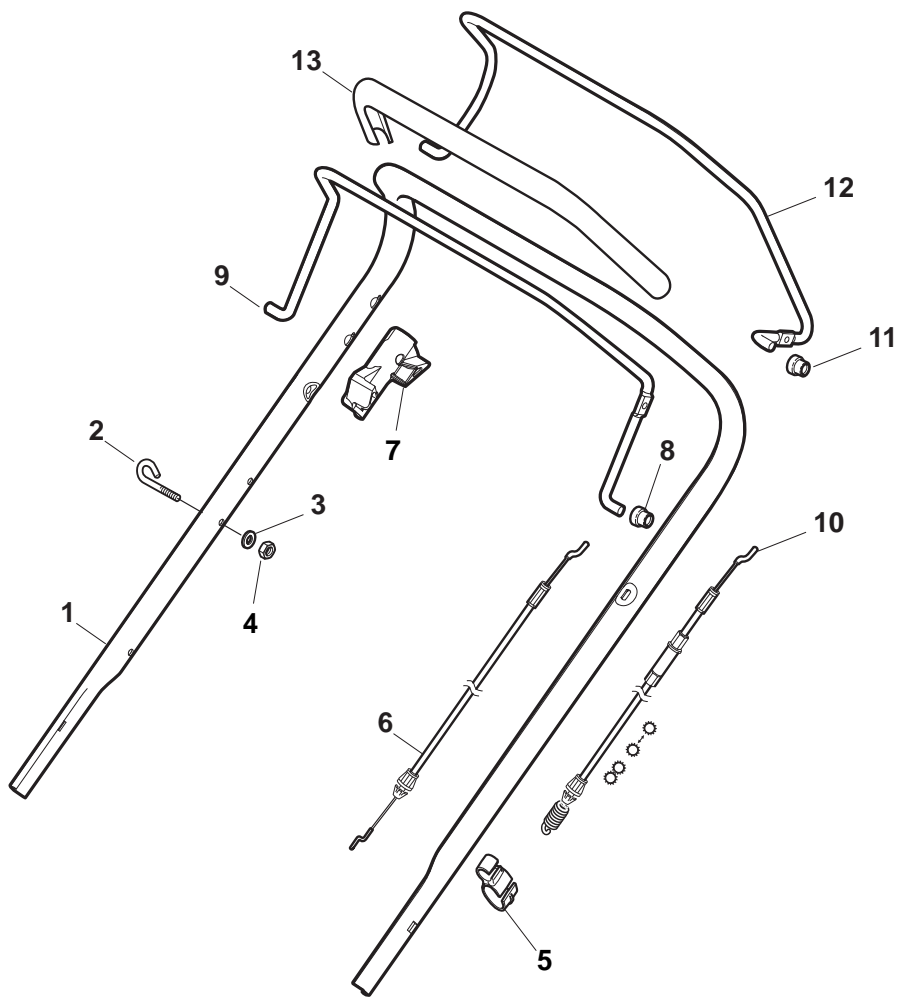

POSITION	PART NO.	Q.Ty	DESCRIPTION	NOTES
1	322108295/0	1	Stone-Guard	
2	322600195/0	1	Ejection Guard	
3	112727803/0	2	Screw	
4	322806639/0	1	Fulcrum Pin	
5	112154510/0	2	Nut	
6	118203853/0	2	Protection	
7	122450456/0	1	Spring	
8	122517869/0	1	Pin	
9	112604896/0	2	Crown Fastener	

POSITION	PART NO.	Q.Ty	DESCRIPTION	NOTES
1	322291150/0	1	Rubber Insert	
2	322060238/0	1	Protection, Belt	
3	112728530/0	3	Screw	
4	122140222/0	1	Deflector	

POSITION	PART NO.	Q.Ty	DESCRIPTION	NOTES
1	322500103/0	1	Front Combi	
2	112523000/1	2	Washer	
3	112728124/0	2	Screw	
4	322226158/0	1	Mask, Black	
5	322393642/0	1	Bumper	
6	112727799/0	2	Screw	
7	112154510/0	2	Nut	

POSITION	PART NO.	Q.Ty	DESCRIPTION	NOTES
2	122430313/0	1	Guide Spring	
3	112521330/0	1	Washer	
4	112154510/0	1	Nut	
5	118390020/0	1	Fairlead	
6	181030070/0	1	Cable, Thread Engine Brake	
7	322545204/0	1	Fulcrum Pin	
8	122041966/0	1	Bush	
9	181003300/1	1	Lever, Engine Brake	
10	381030092/0	1	Cable, Rear Drive	
11	122041966/0	1	Bush	
12	181003301/0	1	Lever, Driving	
13	122291050/0	1	Handgrip Black	

POSITION	PART NO.	Q.Ty	DESCRIPTION	NOTES
1	119216035/0	8	Bearing	
2	381007477/0	2	Wheel Ø 200	
3	322110640/0	2	Hub Cap Grey	
4	381007478/1	2	Wheel Ø 280	
5	322110687/0	2	Hub Cap Grey	

POSITION	PART NO.	Q.Ty	DESCRIPTION	NOTES
1	112735108/1	3	Screw	
2	122465608/2	1	Hub With Pulley, Crankshaft Ø 25	
3	181004381/1	1	Blade Standard	
4	122160400/0	1	Elastic Washer	
5	112523080/0	1	Washer	
6	112735698/0	1	Screw	
7	112139150/0	1	Feather, Crankshaft Ø 25	