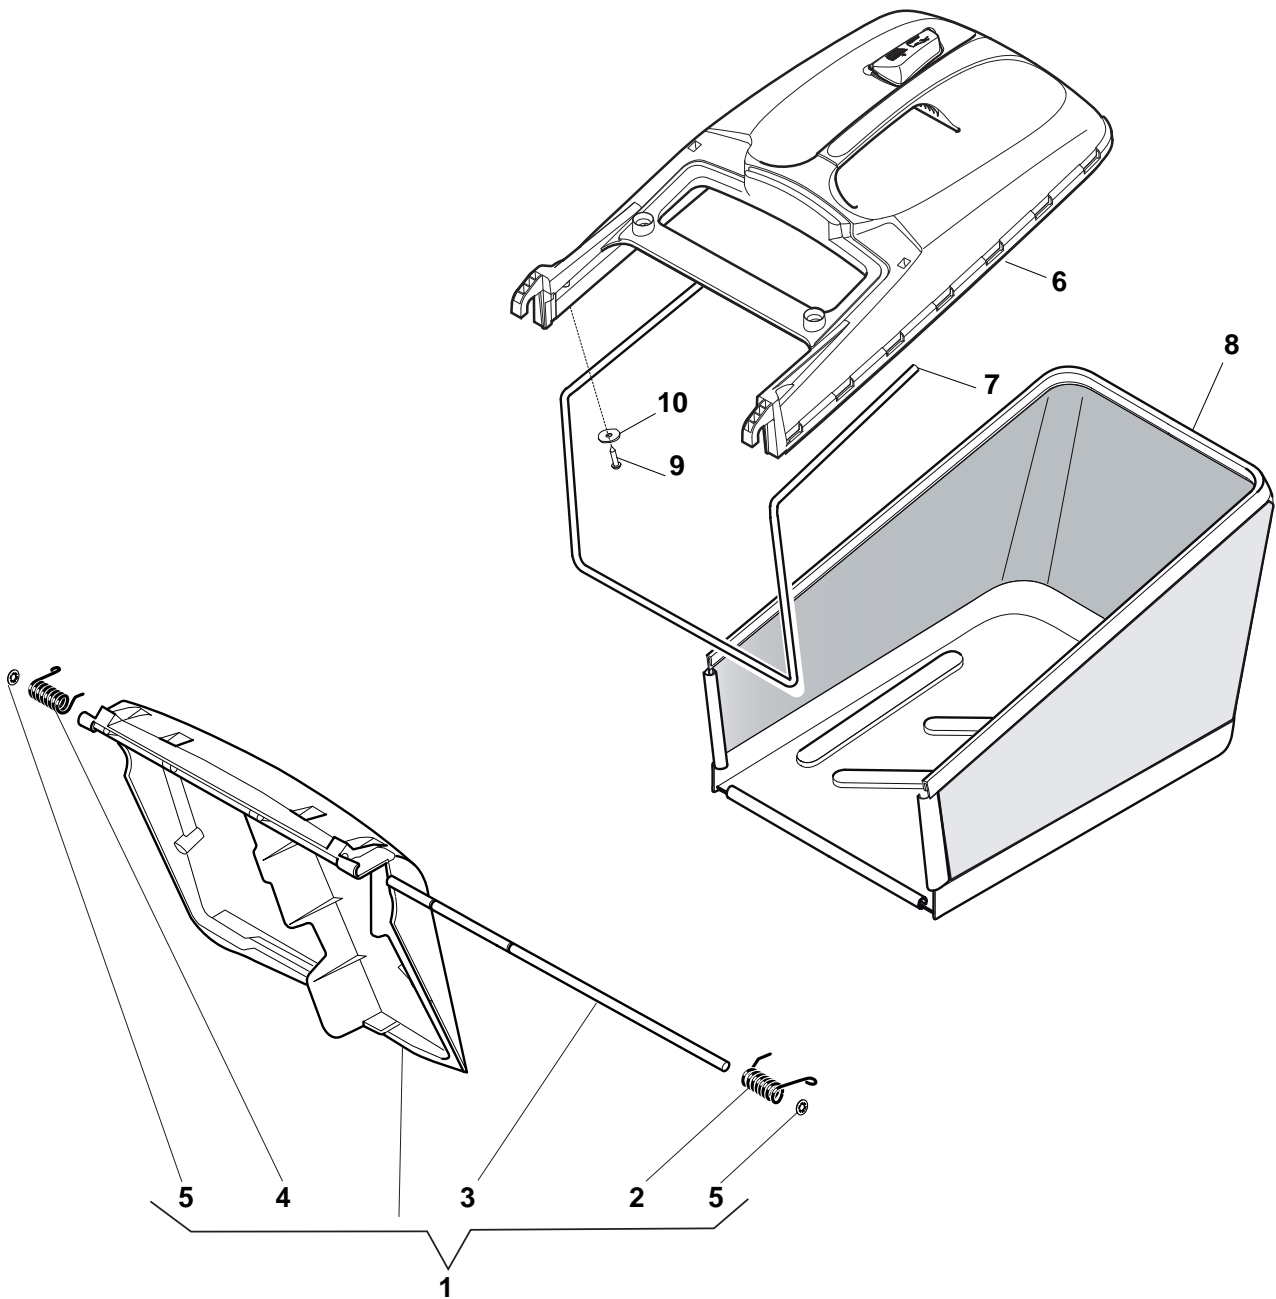

POSITION	PART NO.	Q.Ty	DESCRIPTION	NOTES
2	122430313/0	1	Guide Spring	
3	112521330/0	1	Washer	
4	112154510/0	1	Nut	
5	118390020/0	1	Fairlead	
6	181030070/0	1	Cable, Thread Engine Brake	
7	322545204/0	1	Fulcrum Pin	
8	122041966/0	1	Bush	
9	181003300/1	1	Lever, Engine Brake	
10	381030092/0	1	Cable, Rear Drive	
11	122041966/0	1	Bush	
12	181003301/0	1	Lever, Driving	
13	122291050/0	1	Handgrip Black	

POSITION	PART NO.	Q.Ty	DESCRIPTION	NOTES
1	181005501/1	1	Throttle Cable	
2	112735103/0	1	Screw	
3	112523040/0	1	Washer	

POSITION	PART NO.	Q.Ty	DESCRIPTION	NOTES
1	112608600/0	2	Seeger	
2	119216035/0	2	Bearing	
3	122753000/0	2	Pin	
5	181003076/1	1	Gear Box G.T. Cone Clutch	
6	122601904/0	1	Pulley	
7	112645705/0	1	Pin	
8	122033283/0	1	Adjustment Rod	
9	135063902/0	1	Belt	
11	122041957/1	1	Bush	
12	122450063/0	1	Spring	
13	322680009/0	1	Washer	
14	112154510/0	1	Nut	
15	122110230/0	1	Cap	

POSITION	PART NO.	Q.Ty	DESCRIPTION	NOTES
1	119216035/0	8	Bearing	
2	381007477/0	2	Wheel Ø 200	
3	322110640/0	2	Hub Cap Grey	
4	381007478/1	2	Wheel Ø 280	
5	322110687/0	2	Hub Cap Grey	

POSITION	PART NO.	Q.Ty	DESCRIPTION	NOTES
1	112735108/1	3	Screw	
2	122465608/2	1	Hub With Pulley, Crankshaft Ø 25	
3	181004381/1	1	Blade Standard	
4	122160400/0	1	Elastic Washer	
5	112523080/0	1	Washer	
6	112735698/0	1	Screw	
7	112139150/0	1	Feather, Crankshaft Ø 25	