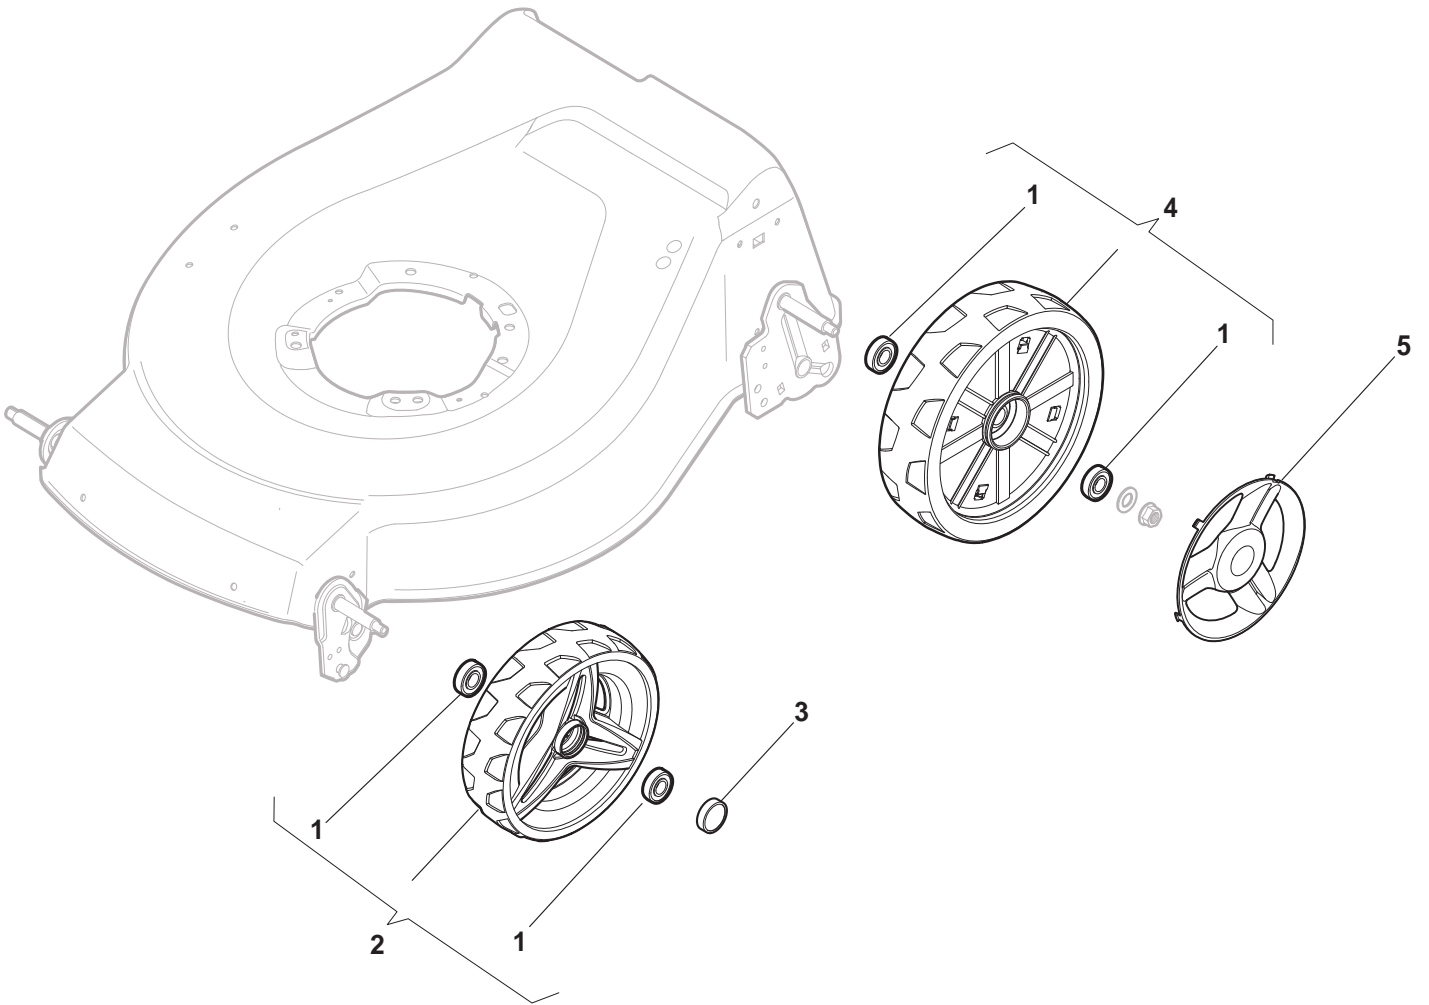

POSITION	PART NO.	Q.Ty	DESCRIPTION	NOTES
1	381006719/0	1	Handle, Lower Part	
2	381005149/0	1	Bracket, R	
3	381005151/0	1	Bracket, L	
4	381003253/0	2	Handle	
5	322680016/0	4	Support	
6	122131750/0	4	Nut	
7	322399835/0	4	Knob	
10	112760605/0	2	Screw	
11	125038002/1	2	Bush	
12	112155000/0	2	Nut	
13	322192156/0	1	Fair Led	
14	381103350/0	2	Handle	

POSITION	PART NO.	Q.Ty	DESCRIPTION	NOTES
2	122430313/0	1	Guide Spring	
3	112521330/0	1	Washer	
4	112154510/0	1	Nut	
5	118390020/0	1	Fairlead	
6	181030070/0	1	Cable, Thread Engine Brake	
7	322545204/0	1	Fulcrum Pin	
8	122041966/0	1	Bush	
9	181003300/1	1	Lever, Engine Brake	
10	381030092/0	1	Cable, Rear Drive	
11	122041966/0	1	Bush	
12	181003301/0	1	Lever, Driving	
13	122291050/0	1	Handgrip Black	

POSITION	PART NO.	Q.Ty	DESCRIPTION	NOTES
1	181005501/1	1	Throttle Cable	
2	112735103/0	1	Screw	
3	112523040/0	1	Washer	

POSITION	PART NO.	Q.Ty	DESCRIPTION	NOTES
1	112608600/0	2	Seeger	
2	119216035/0	2	Bearing	
3	122753000/0	2	Pin	
5	181003076/1	1	Gear Box G.T. Cone Clutch	
6	122601904/0	1	Pulley	
7	112645705/0	1	Pin	
8	122033283/0	1	Adjustment Rod	
9	135063902/0	1	Belt	
11	122041957/1	1	Bush	
12	122450063/0	1	Spring	
13	322680009/0	1	Washer	
14	112154510/0	1	Nut	
15	122110230/0	1	Cap	

POSITION	PART NO.	Q.Ty	DESCRIPTION	NOTES
1	119216035/0	8	Bearing	
2	381007477/0	2	Wheel Ø 200	
3	322110640/0	2	Hub Cap Grey	
4	381007478/1	2	Wheel Ø 280	
5	322110687/0	2	Hub Cap Grey	

POSITION	PART NO.	Q.Ty	DESCRIPTION	NOTES
1	112735108/1	3	Screw	
2	122465608/2	1	Hub With Pulley, Crankshaft Ø 25	
3	181004381/1	1	Blade Standard	
4	122160400/0	1	Elastic Washer	
5	112523080/0	1	Washer	
6	112735698/0	1	Screw	
7	112139150/0	1	Feather, Crankshaft Ø 25	