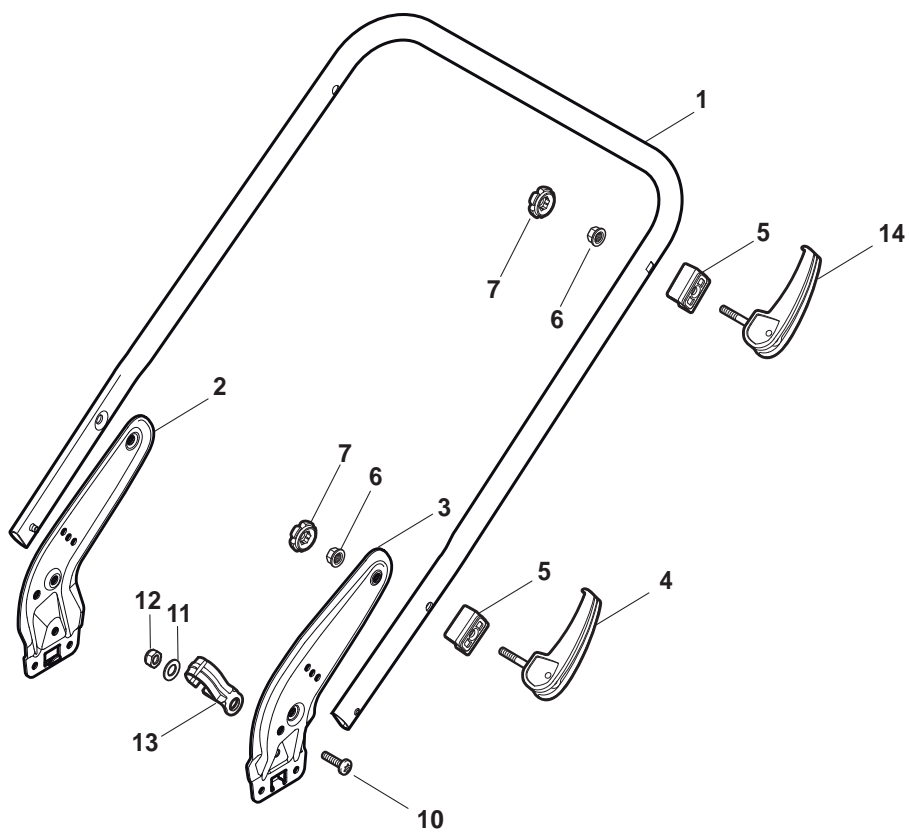

POSITION	PART NO.	Q.Ty	DESCRIPTION	NOTES
1	322108295/0	1	Stone-Guard	
2	322600195/0	1	Ejection Guard	
3	112727803/0	2	Screw	
4	322806639/0	1	Fulcrum Pin	
5	112154510/0	2	Nut	
6	118203853/0	2	Protection	
7	122450456/0	1	Spring	
8	122517869/0	1	Pin	
9	112604896/0	2	Crown Fastener	

POSITION	PART NO.	Q.Ty	DESCRIPTION	NOTES
1	322291150/0	1	Rubber Insert	
2	322060238/0	1	Protection, Belt	
3	112728530/0	3	Screw	
4	122140222/0	1	Deflector	

POSITION	PART NO.	Q.Ty	DESCRIPTION	NOTES
1	322500103/0	1	Front Combi	
2	112523000/1	2	Washer	
3	112728124/0	2	Screw	
4	322226158/0	1	Mask, Black	
5	322393642/0	1	Bumper	
6	112727799/0	2	Screw	
7	112154510/0	2	Nut	

POSITION	PART NO.	Q.Ty	DESCRIPTION	NOTES
2	122430313/0	1	Guide Spring	
3	112521330/0	1	Washer	
4	112154510/0	1	Nut	
5	118390020/0	1	Fairlead	
6	181030070/0	1	Cable, Thread Engine Brake	
7	322545204/0	1	Fulcrum Pin	
8	122041966/0	1	Bush	
9	181003300/1	1	Lever, Engine Brake	
10	381030092/0	1	Cable, Rear Drive	
11	122041966/0	1	Bush	
12	181003301/0	1	Lever, Driving	
13	122291050/0	1	Handgrip Black	

POSITION	PART NO.	Q.Ty	DESCRIPTION	NOTES
1	119216035/0	8	Bearing	
2	381007477/0	2	Wheel Ø 200	
3	322110640/0	2	Hub Cap Grey	
4	381007478/1	2	Wheel Ø 280	
5	322110687/0	2	Hub Cap Grey	

POSITION	PART NO.	Q.Ty	DESCRIPTION	NOTES
1	112735108/1	3	Screw	
2	122465608/2	1	Hub With Pulley, Crankshaft Ø 25	
3	181004381/1	1	Blade Standard	
4	122160400/0	1	Elastic Washer	
5	112523080/0	1	Washer	
6	112735698/0	1	Screw	
7	112139150/0	1	Feather, Crankshaft Ø 25	