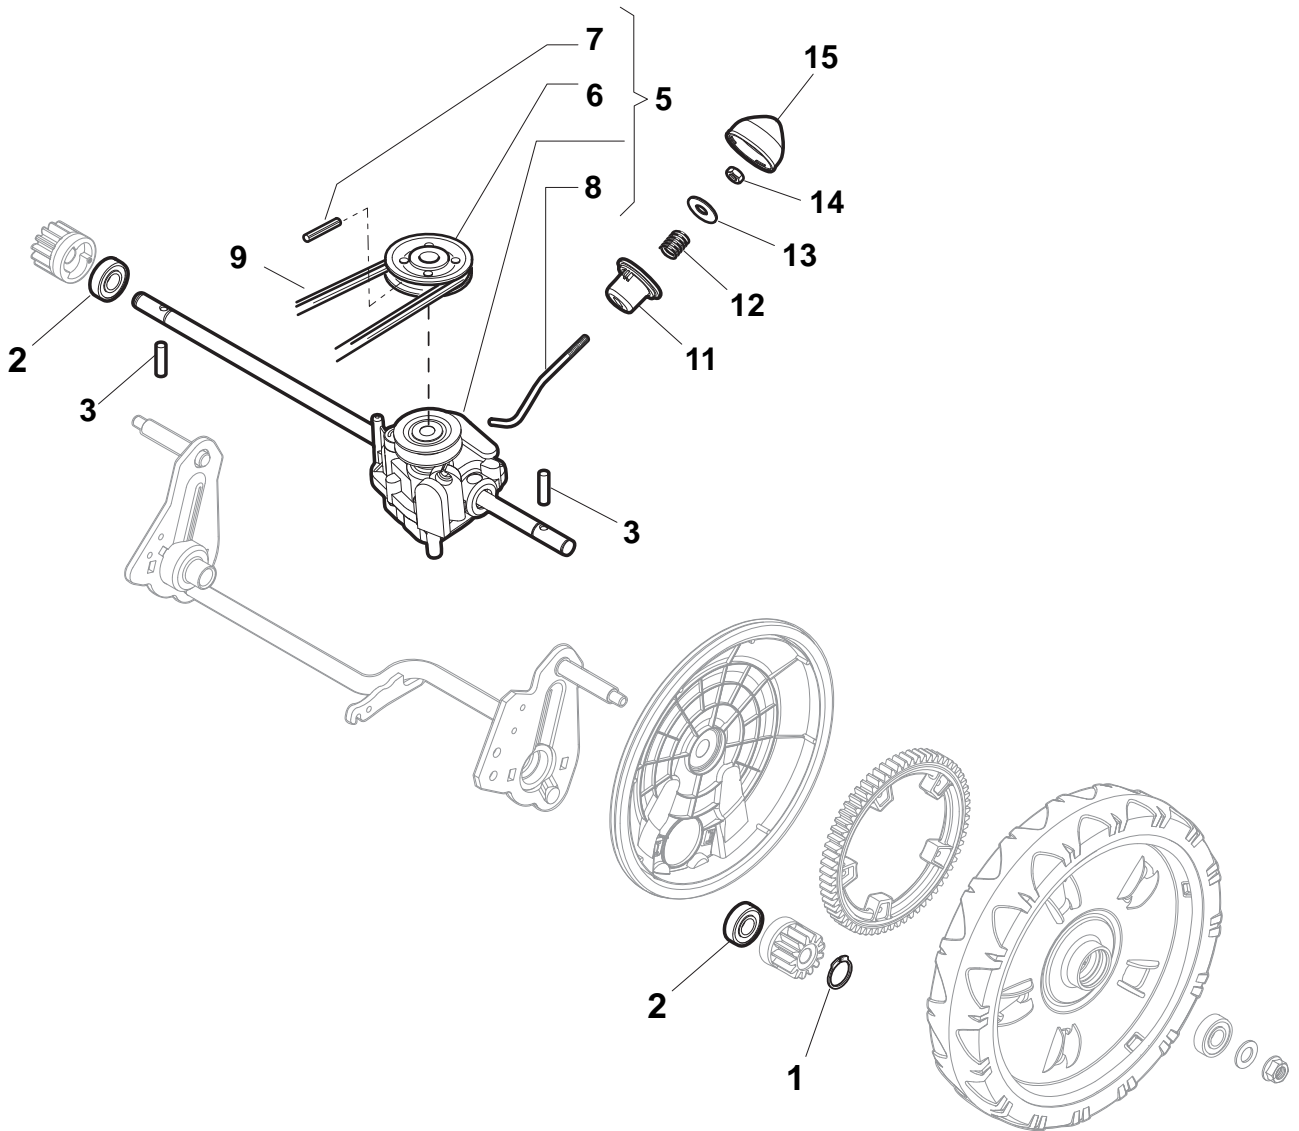

POSITION	PART NO.	Q.Ty	DESCRIPTION	NOTES
1	322291150/0	1	Rubber Insert	
2	322060238/0	1	Protection, Belt	
3	112728530/0	3	Screw	
4	122140222/0	1	Deflector	

POSITION	PART NO.	Q.Ty	DESCRIPTION	NOTES
1	322500103/0	1	Front Combi	
2	112523000/1	2	Washer	
3	112728124/0	2	Screw	
4	322226158/0	1	Mask, Black	
5	322393642/0	1	Bumper	
6	112727799/0	2	Screw	
7	112154510/0	2	Nut	

POSITION	PART NO.	Q.Ty	DESCRIPTION	NOTES
2	122430313/0	1	Guide Spring	
3	112521330/0	1	Washer	
4	112154510/0	1	Nut	
5	118390020/0	1	Fairlead	
6	181030070/0	1	Cable, Thread Engine Brake	
7	322545204/0	1	Fulcrum Pin	
8	122041966/0	1	Bush	
9	181003300/1	1	Lever, Engine Brake	
10	381030092/0	1	Cable, Rear Drive	
11	122041966/0	1	Bush	
12	181003301/0	1	Lever, Driving	
13	122291050/0	1	Handgrip Black	

POSITION	PART NO.	Q.Ty	DESCRIPTION	NOTES
1	181005501/1	1	Throttle Cable	
2	112735103/0	1	Screw	
3	112523040/0	1	Washer	

POSITION	PART NO.	Q.Ty	DESCRIPTION	NOTES
1	112608600/0	2	Seeger	
2	119216035/0	2	Bearing	
3	122753000/0	2	Pin	
5	181003076/1	1	Gear Box G.T. Cone Clutch	
6	122601904/0	1	Pulley	
7	112645705/0	1	Pin	
8	122033283/0	1	Adjustment Rod	
9	135063902/0	1	Belt	
11	122041957/1	1	Bush	
12	122450063/0	1	Spring	
13	322680009/0	1	Washer	
14	112154510/0	1	Nut	
15	122110230/0	1	Cap	

POSITION	PART NO.	Q.Ty	DESCRIPTION	NOTES
1	119216035/0	8	Bearing	
2	381007477/0	2	Wheel Ø 200	
3	322110640/0	2	Hub Cap Grey	
4	381007478/1	2	Wheel Ø 280	
5	322110687/0	2	Hub Cap Grey	

POSITION	PART NO.	Q.Ty	DESCRIPTION	NOTES
1	112735108/1	3	Screw	
2	122465608/2	1	Hub With Pulley, Crankshaft Ø 25	
3	181004381/1	1	Blade Standard	
4	122160400/0	1	Elastic Washer	
5	112523080/0	1	Washer	
6	112735698/0	1	Screw	
7	112139150/0	1	Feather, Crankshaft Ø 25	