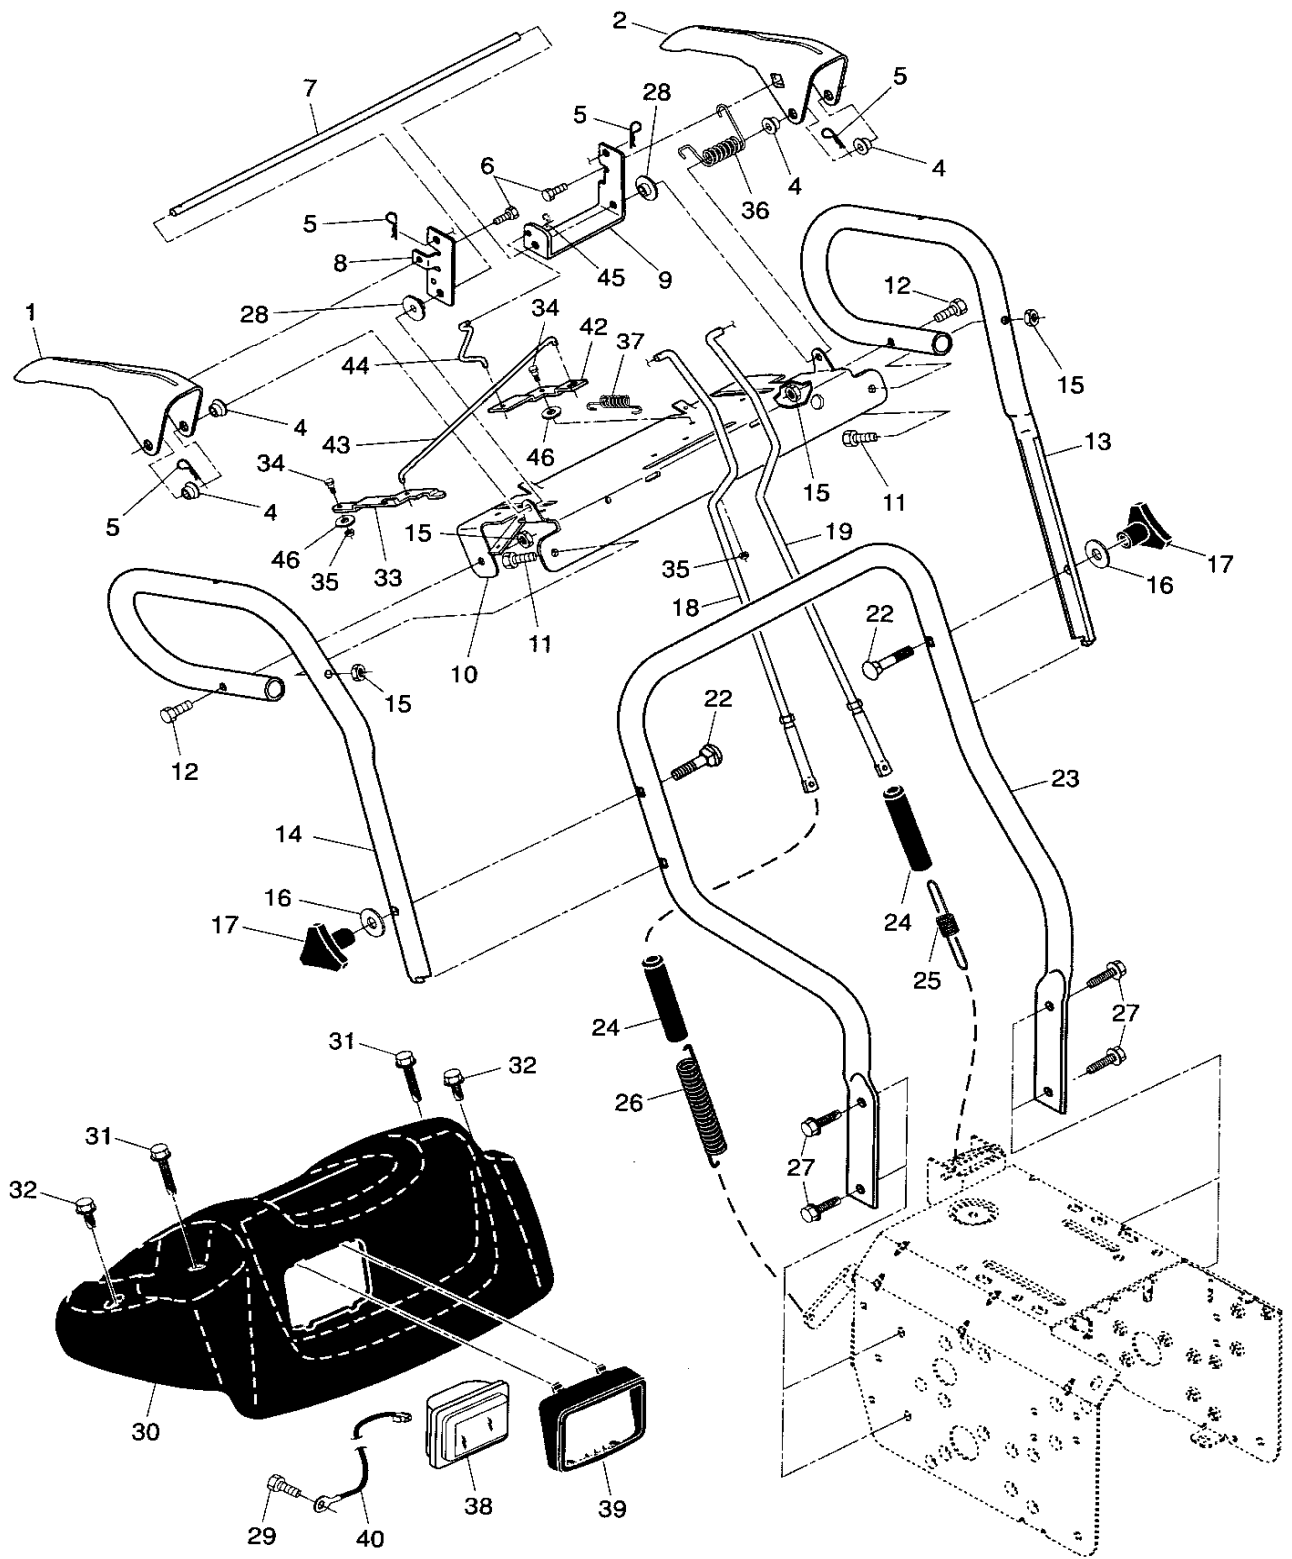

HANDLES

#	Part #	Description
1	405783X479	Lever, auger control, rh
2	405999X479	Lever, traction drive control, lh
4	178888	Bushing, flange
5	169675	Retainer, hairpin
6	17060408	Screw, hex head 1/4-20 x 1/2
7	178652	Rod, interlock
8	196333X008	Arm, impeller rod
9	196334X008	Arm, traction rod
10	196619X479	Panel, control
11	STD523115	Screw, hex head 5/16-18 x 1-1/2
12	74780528	Screw, hex head, 5/16-18 x 1-3/4
13	414519X479	Handle tube, lh
14	414518X479	Handle tube, rh
15	166785	Nut, lock 5/16-18
16	STD551037	Washer, flat 3/8
17	178899	Knob, handle
18	180480	Rod, auger control
19	405740	Rod, traction control
22	72120618	Bolt, carriage 3/8-16 x 2-1/4
23	401940X479	Handle tube, lower
24	180447	Sleeve, spring
25	180926	Spring, traction drive
26	178669	Spring, auger control
27	17000616	Screw, hex head 3/8-16 x 1
28	412680	Bushing, pivot
29	193072	Screw, ground wire, headlight to blower housing
30	182906	Console, panel
31	175262	Screw, hex head, tapping #10-24 x 1-1/4
32	184471	Screw, hex head, tapping #10-24 x 1/2
33	196335X008	Latch, interlock
34	401369	Bolt, shoulder
35	STD541425	Nut, lock 1/4-20
36	178831	Spring, torsion, lever
37	193885	Spring, interlock
38	178666	Headlight, halogen (includes bulb)
38A	401620	Bulb, halogen
39	178668	Bezel, headlight
40	180964	Harness, headlight (halogen)
42	196336X08	Lever, interlock
43	199638	Rod, latch, interlock
44	196338	Rod, arm, interlock
45	700279	Clip
46	57079	Washer, friction
Not In Dia	415535	Repair parts manual, english
Not In Dia	415534	Operator's manual, scandinavian
Not In Dia	415533	Operator's manual, european