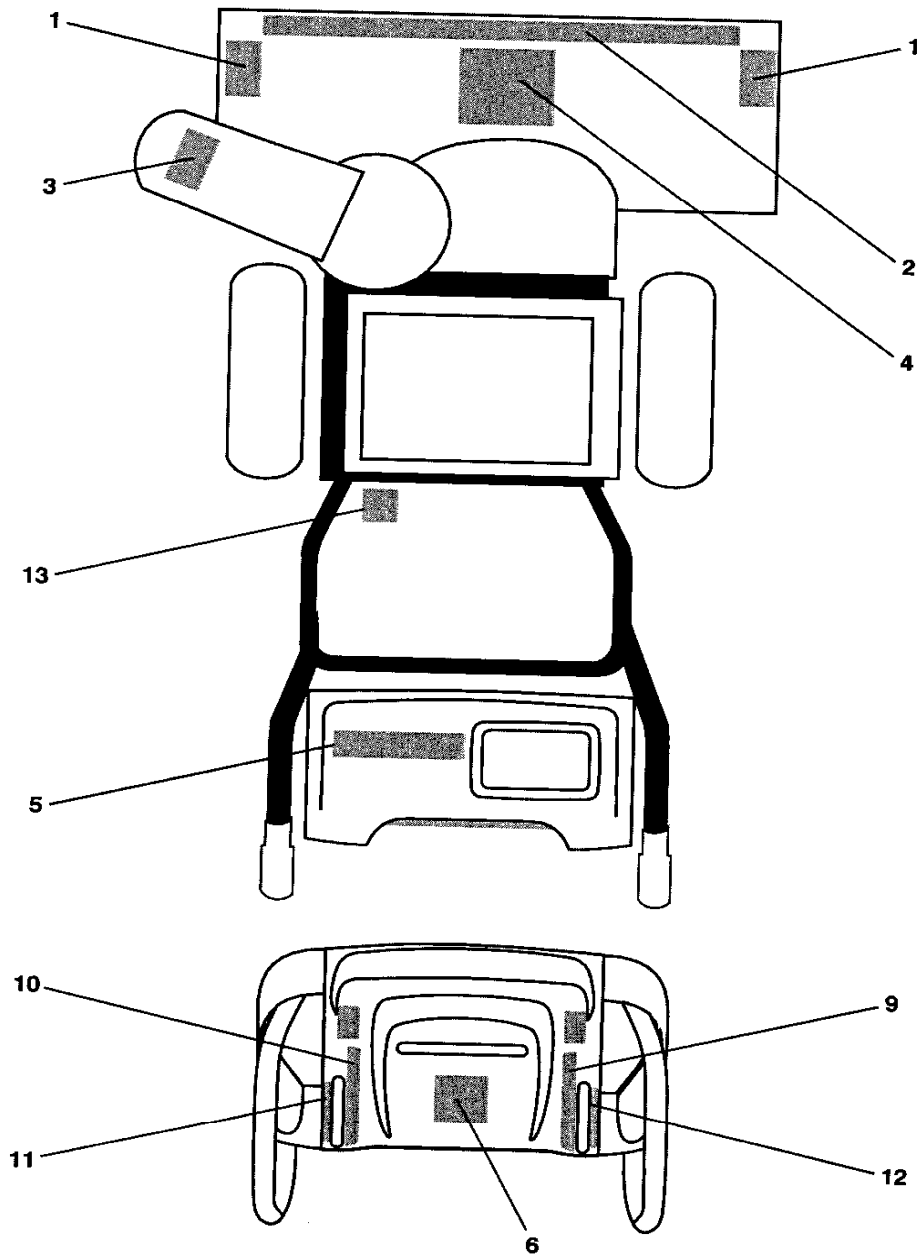

DECALS

<u>#</u>	<u>Part #</u>	<u>Description</u>
1	199683	Decal, danger
2	416448	Decal, craftsman, 1450 s/76cm
3	199682	Decal, danger, deflector
4	184045	Decal, danger
5	183876	Decal, craftsman
6	184030	Decal, instruction
9	415477	Decal, speed control
10	184031	Decal, remote deflector
11	415459	Decal, lh trigger
12	415460	Decal, rh trigger
13	180433	Decal, sound level
Not In Dis	415535	Repair parts manual, english
Not In Dis	415534	Operator's manual, scandinavian
Not In Dis	415533	Operator's manual, european