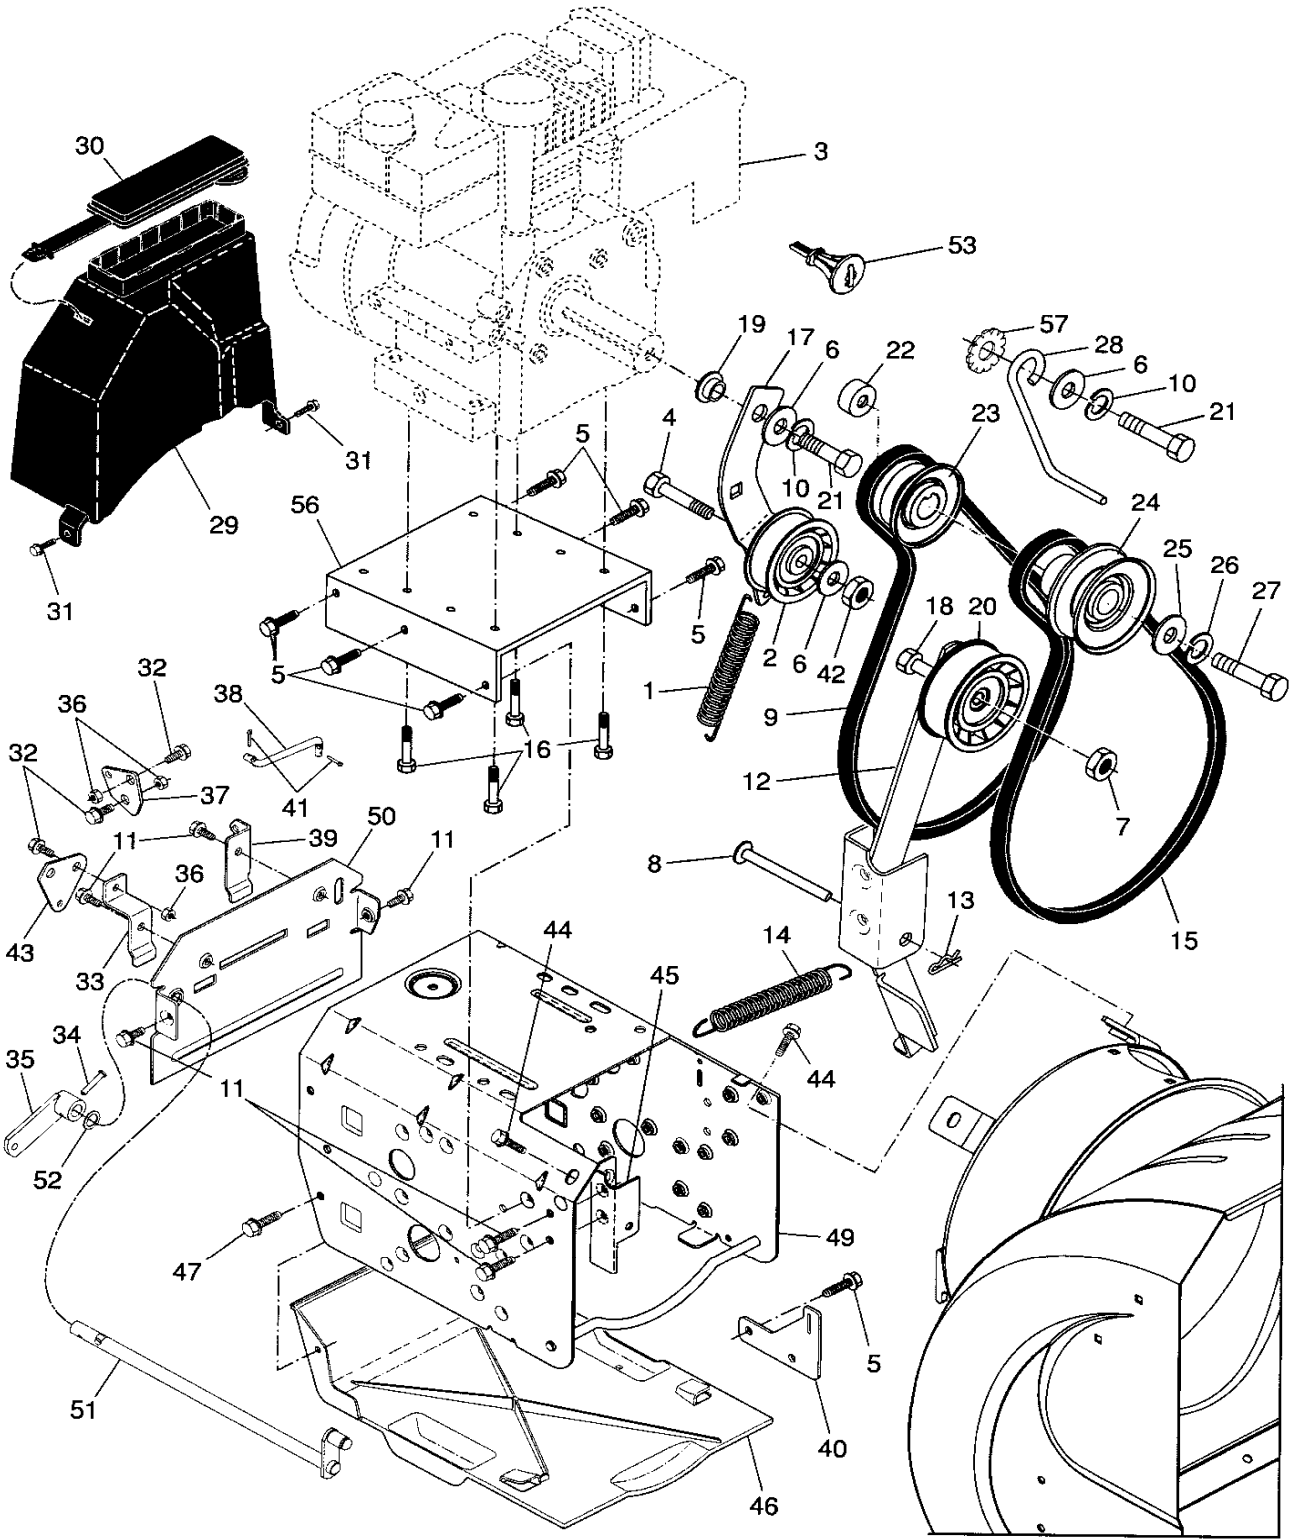

CHASSIS/ENGINE/PULLEYS

#	Part #	Description
1	414557	Spring, traction idler
2	180522	Pulley, idler (2-1/4)
3	N/P	Engine, briggs & stratton, model number 20m314-0949-e1
4	STD523112	Screw, hex head 5/16-18 x 1-1/4
5	150078	Screw
6	59289	Washer, flat
7	166785	Nut, jam lock 5/16-18
8	175330	Pin, idler pivot
9	416954	V-belt, traction drive
10	STD551131	Washer, lock 5/16
11	17490508	Screw, hex washer head 5/16-18 x 1/2
12	410420	Impeller arm assembly
13	85179	Retainer, hairpin
14	178828	Spring, brake
15	408007	V-belt, impeller drive
16	150406	Screw, hex head 3/8-16 x 1-1/4
17	187786X008	Arm, idler
18	STD523115	Screw, hex head 5/16-18 x 1-1/2
19	175331	Bushing, idler pivot
20	180523	Pulley, idler (2-3/4)
21	74610516	Screw, hex head 5/16-24 x 1
22	409475	Spacer, engine pulley
23	180478	Pulley, engine, traction drive
24	179157	Pulley, engine, impeler drive
25	400026	Washer, flat 3/8
26	850263	Washer, lock 3/8
27	851084	Screw, hex head 3/8-24 x 1-3/8
28	155452	Guide, belt
29	192213	Belt cover assembly (includes toolbox cover)
30	178830	Cover, toolbox
31	STD512505	Screw, hex head 1/4-20 x 1/2
32	402881	Bolt, shoulder 5/16-18
33	403096X004	Bellcrank shifter
34	198580	Clevis pin
35	405485	Arm, auger control
36	191730	Locknut, hex
37	402856X004	Plate, clutch
38	187101	Link, speed control
39	416717X004	Bracket, clutch
40	413429X479	Bracket, traction
41	700279	Hairpin, cotter 3/32 x 1/2
42	73930500	Locknut, hex
43	403097X004	Plate, shifter
44	17000616	Screw, hex head
45	184789	Pivot bracket, impeller idler arm
46	410877	Pan, frame bottom
47	184471	Screw
49	409346X615	Frame assembly
50	402685X615	Plate, frame end
51	406109	Shaft, auger control
52	57079	Washer, hardened
53	193071	Key, safety
56	417015X615	Mounting plate, engine
57	11050500	Washer, lock, external tooth
Not In Dia	415535	Repair parts manual, english
Not In Dia	415534	Operator's manual, scandinavian
Not In Dia	415533	Operator's manual, european