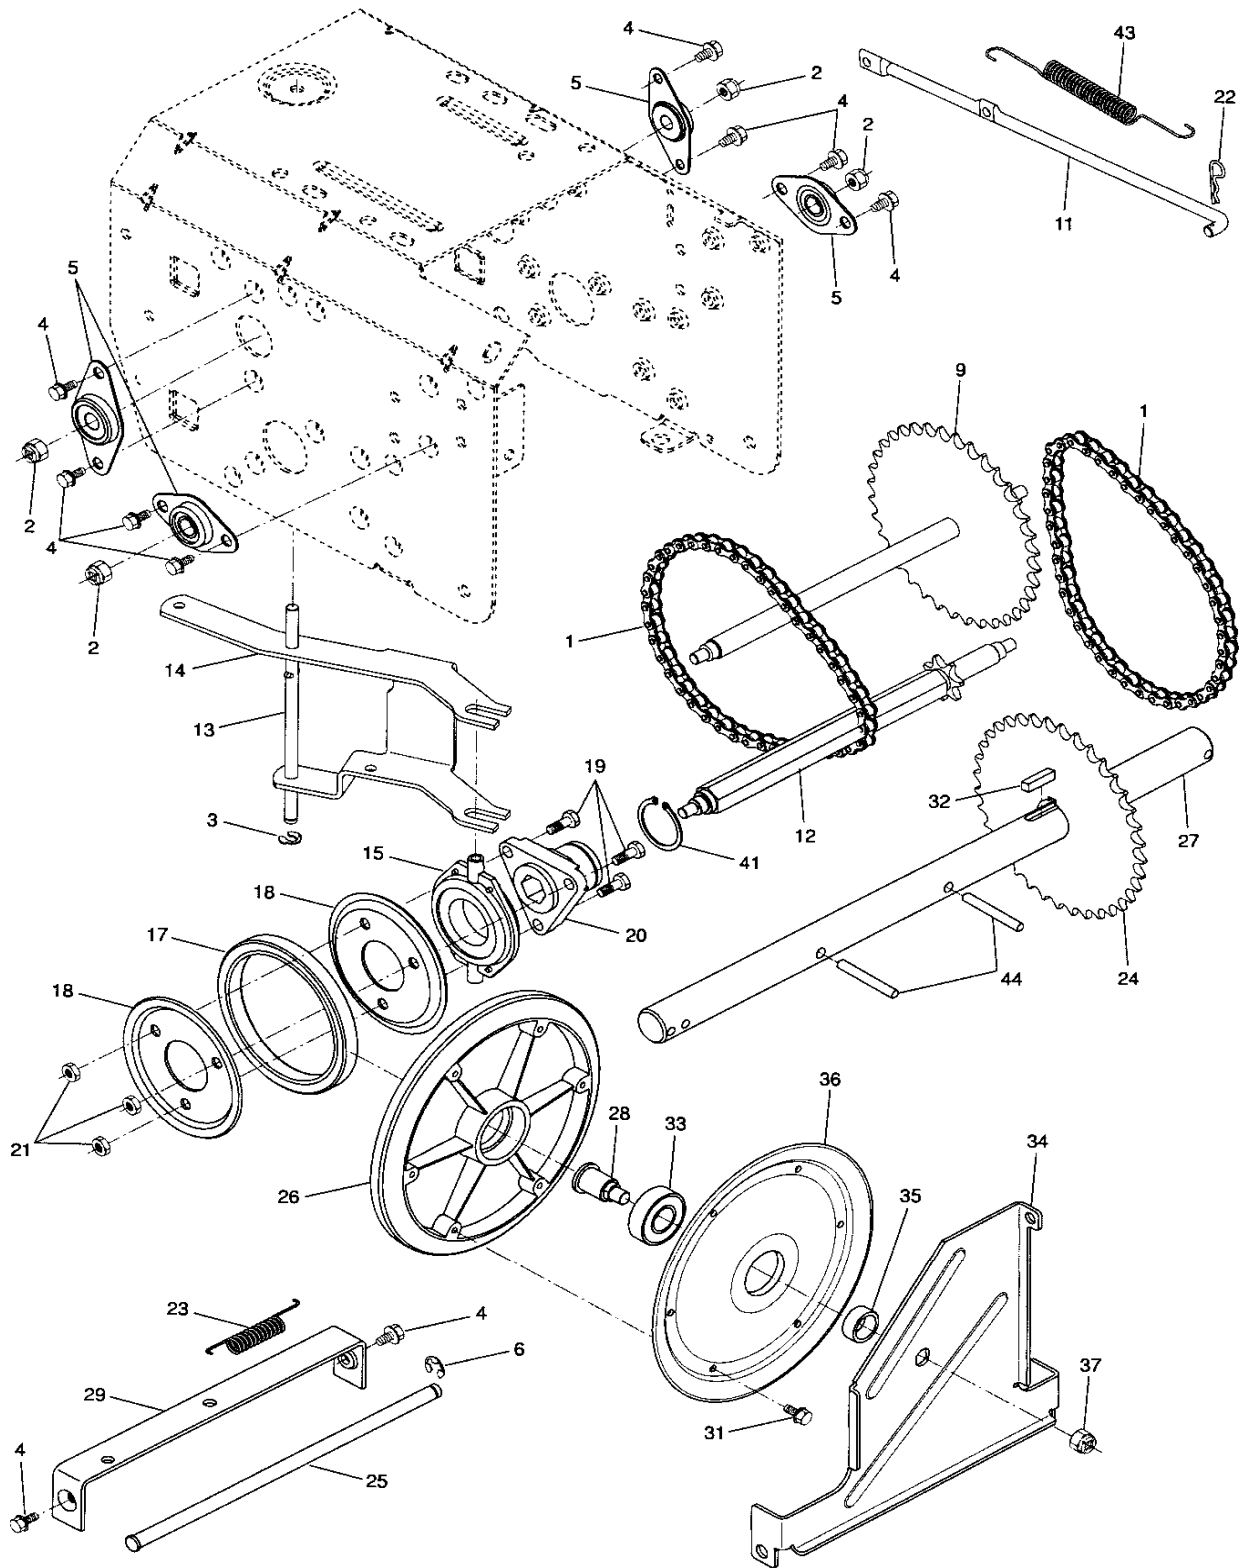

DRIVE

#	Part #	Description
1	401619	Chain, drive
2	166785	Nut, lock 5/16-18
3	402882	Clip, retainer
4	17490508	Bolt, hex head 5/16-18 x 1/2
5	408981	Bearing, flange
6	12000007	E-ring, retainer
9	402855	Sprocket & shaft assembly
11	402568	Rod, clutch
12	402187	Shaft, hex
13	402310	Pivot rod, shifter
14	401732X479	Yoke, shifter
15	175344	Trunnion bearing assembly
17	179831	Ring, rubber wheel
18	198176X479	Plate, rubber wheel
19	74760514	Screw, hex head 5/16-18 x 7/8
20	178613	Hub, rubber wheel
21	73930500	Nut, lock 5/16-18
22	169675	Retainer, hairpin
23	180135	Spring, bias
24	402691	Sprocket, axle shaft
25	402652	Pivot rod, swing plate
26	401820	Plate, drive
27	404307	Axle shaft assembly
28	402504	Shaft, friction pulley
29	401984X479	Bracket, shifter, speed
31	17541008	Screw, cap head
32	189282	Key, square
33	198791	Bearing, ball
34	402394	Plate, swing
35	402511	Spacer, bearing
36	402393	Pulley, friction
37	409148	Nut, lock 5/16-18
41	12000012	Ring, retaining
43	402878	Spring, return
44	9465M	Pin, roll
Not In Dia	415535	Repair parts manual, english
Not In Dia	415534	Operator's manual, scandinavian
Not In Dia	415533	Operator's manual, european