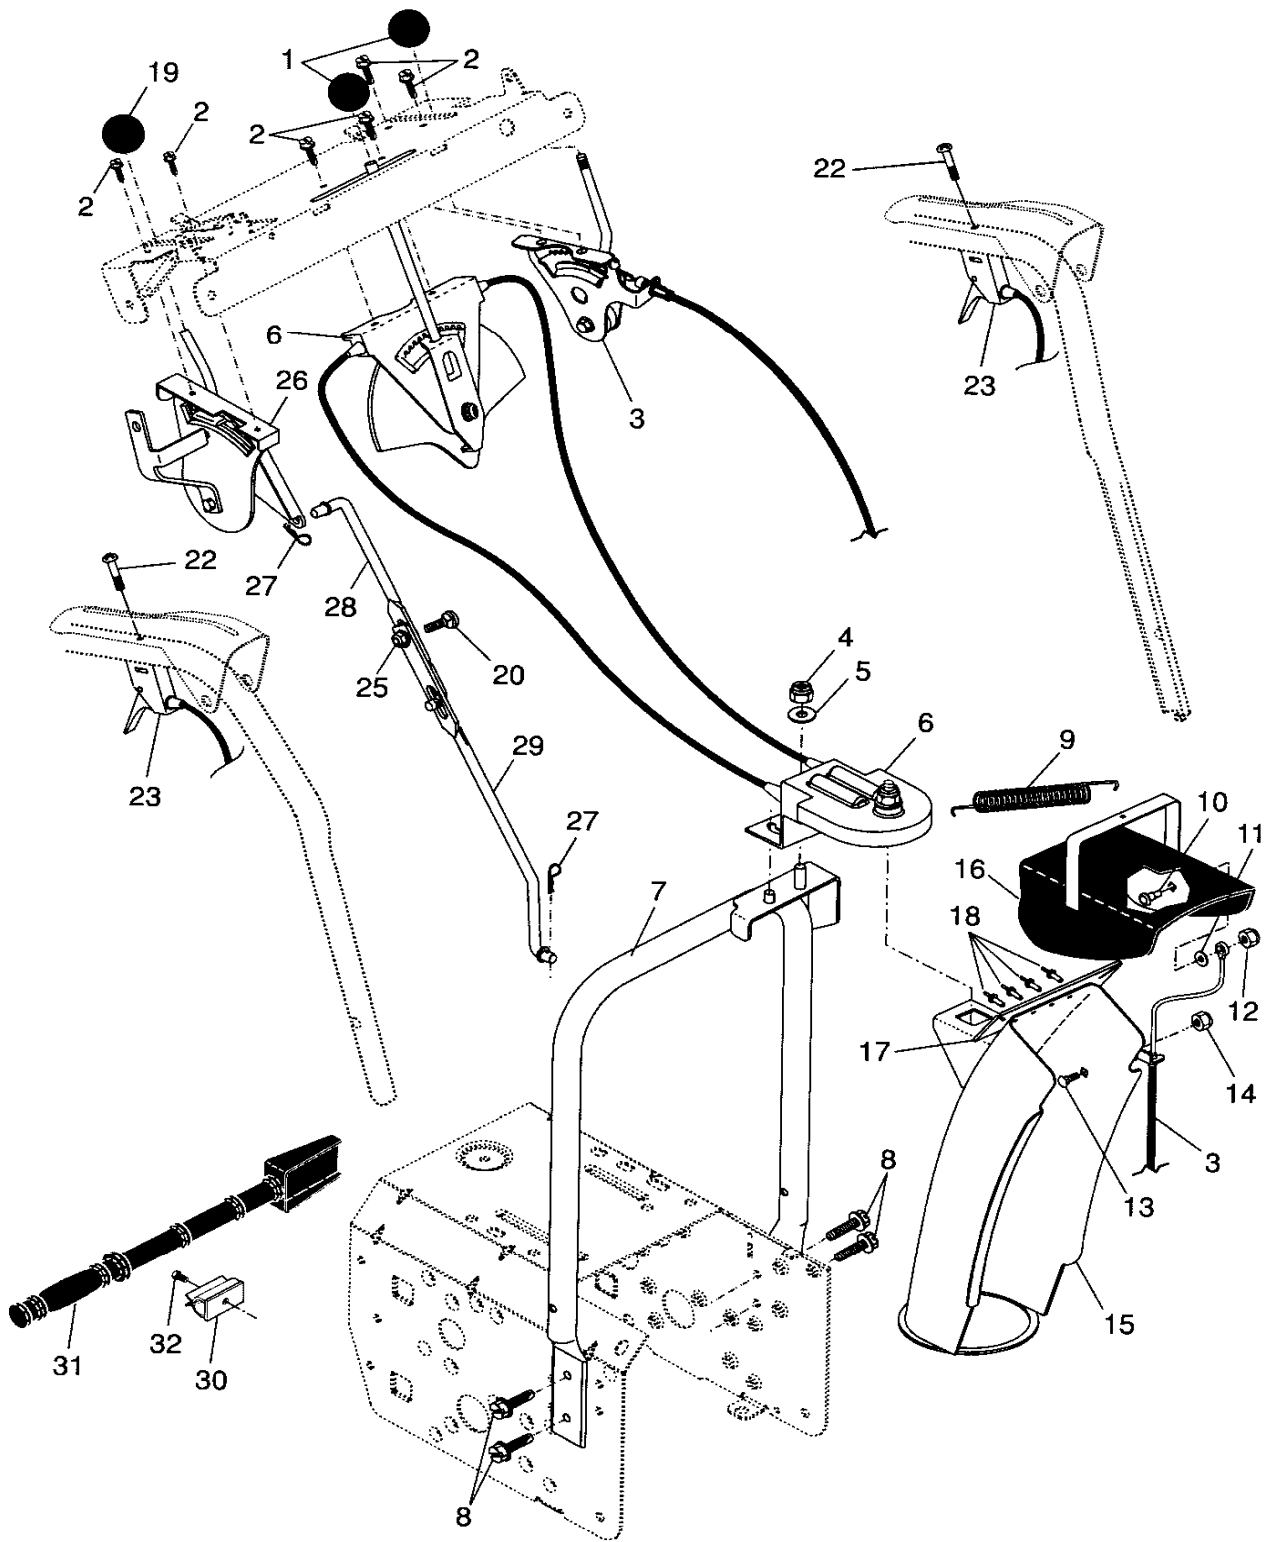

CONTROL PANEL/DISCHARGE CHUTE

#	Part #	Description
1	414280	Knob, lever
2	17501010	Screw #10-24 x 5/8
3	198475	Control assembly, deflector
4	STD541437	Nut, lock 3/8-16
5	STD551037	Washer, flat 3/8
6	404974	Control assembly, chute rotater
7	405784X479	Support, pivot
8	150078	Screw, hex head 5/16-18 x 3/4
9	184505	Spring, deflector
10	179829	Bolt, shoulder
11	179246	Washer, nylon, friction
12	171730	Nut, lock 1/4-20
13	STD533106	Bolt, carriage 5/16-18 x 5/8
14	166785	Nut, lock 5/16-18
15	404770X615	Chute assembly
16	178633X615	Deflector assembly
17	179145	Seal, deflector
18	128415	Rivet, blind
19	414281	Knob, speed control lever
20	72270506	Bolt, carriage 5/16-18 x 3/4
22	74041024	Screw #10-24 x 1-1/2
23	188303	Control assembly, power steering
25	155377	Nut, lock 5/16-18
26	198474	Lever assembly, speed control
27	169675	Retainer, hairpin
28	180445	Rod, upper, speed control
29	187716	Rod, lower speed control
30	405400	Clip, clean-out tool
31	192199	Tool, clean-out
32	194189	Screw
Not In Dis	415535	Repair parts manual, english
Not In Dis	415534	Operator's manual, scandinavian
Not In Dis	415533	Operator's manual, european