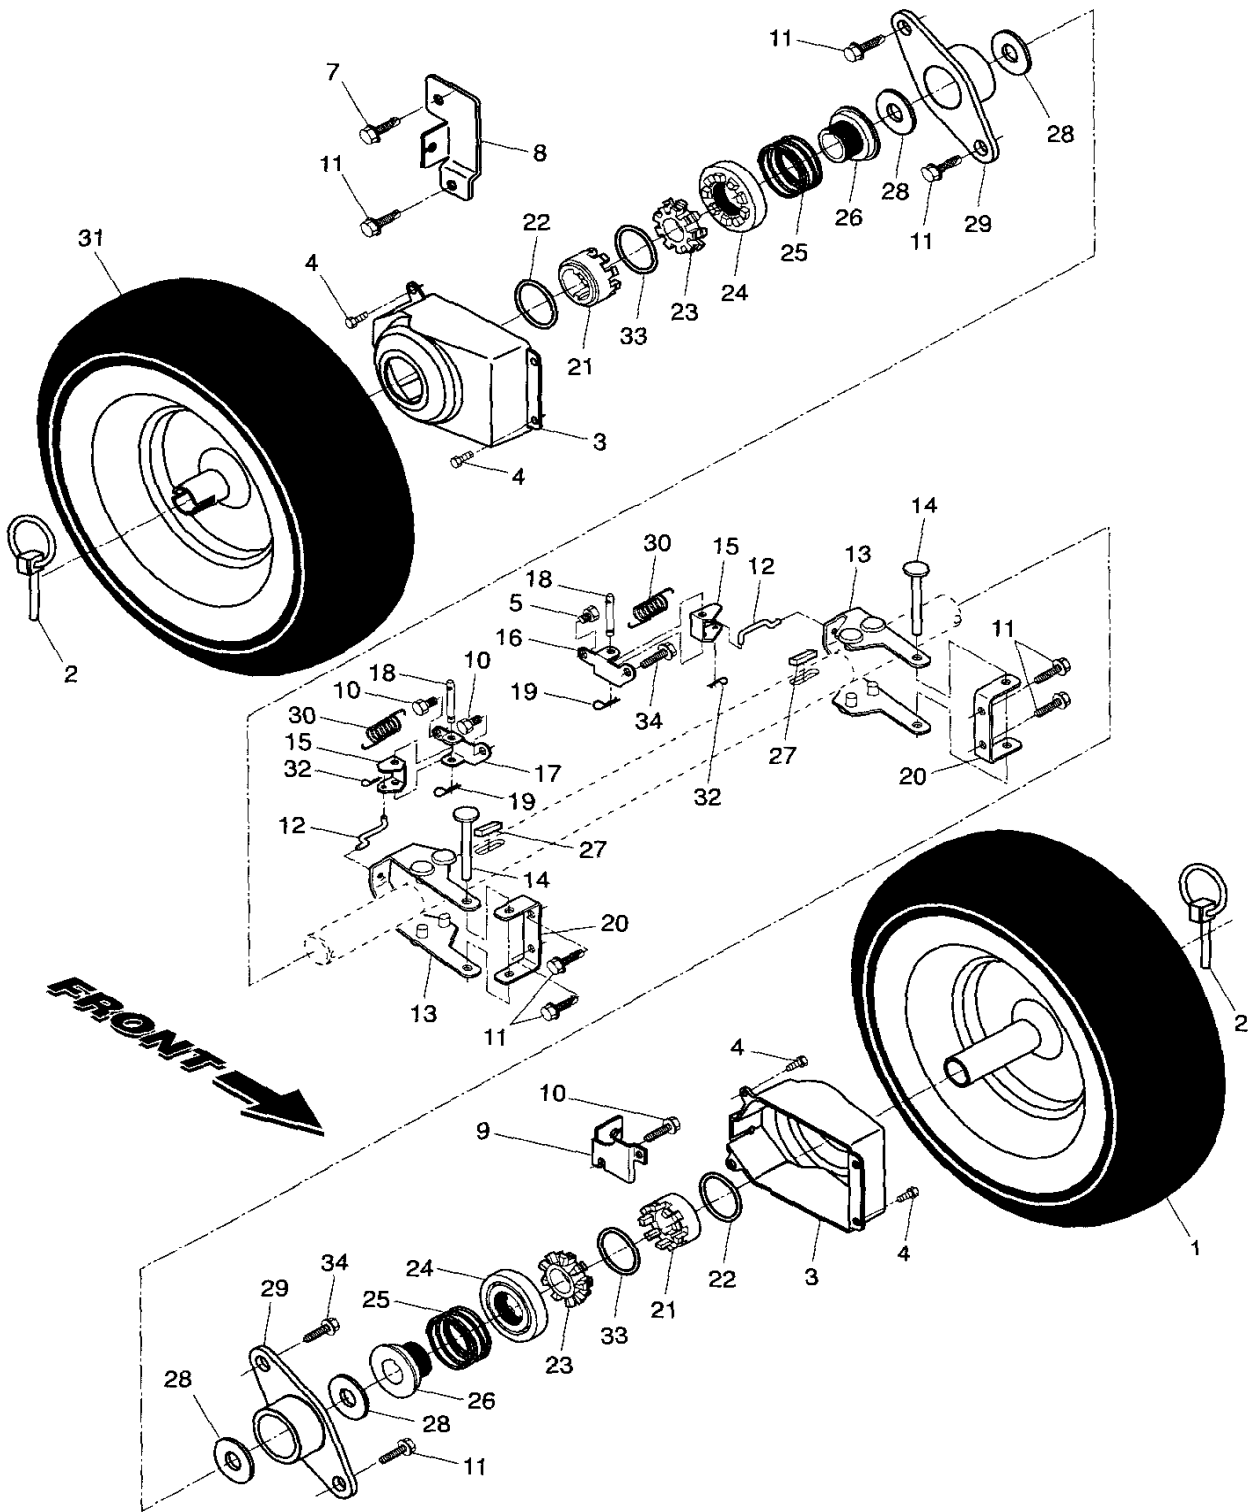

WHEELS

#	Part #	Description
1	196752X417	Wheel assembly, 16", with power steering, lh
2	155443	Pin, klik 1/4
3	405161	Cover, power steering
4	184471	Screw, shoulder, hex head #10-24 x 1/2
7	17060410	Screw, hex head 3/8-16 x 1
8	410294	Bracket, steering cable, rh
9	410293	Bracket, steering cable, lh
10	17600406	Screw, cap hex head 5/16-18 x 3/4
11	17490508	Screw, hex head 5/16-18 x 1/2
12	405077	Link, steering lever
13	193506X479	Lever assembly, steering
14	182015	Pin, steering lever
15	194944X008	Bellcrank
16	194939X008	Bracket assembly, lh steering
17	194943X008	Bracket assembly, rh steering
18	181847	Pin, steering bellecrank
19	85179	Retainer, hairpin
20	179148X479	Bracket, lever assembly
21	192126	Drive, wheel
22	182466	Ring, wire retainer
23	187622	Lobe, wheel
23	182466	Ring, wire retainer
24	194941	Slide, clutch
25	179139	Spring, clutch slide
26	194940	Lobe, axle
27	189282	Key, square 1/4 x 1/4 x 7/8
28	174697	Washer, thrust (1")
29	179830	Bearing, axle
30	193885	Spring, return, steering latch
31	196753X417	Wheel assembly, 16", with power steering, rh
32	700279	Clip, retainer
33	12000045	Ring, retaining
34	146315	Screw, tapping, hex head 5/16-18 x 3/4
Not In Dia	415535	Repair parts manual, english
Not In Dia	415534	Operator's manual, scandinavian
Not In Dia	415533	Operator's manual, european