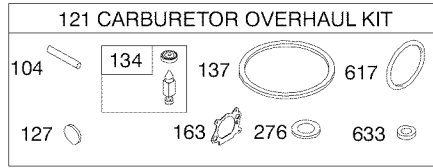

Engine Power Rating Information

The gross power rating for individual gas engine models is labeled in accordance with SAE (Society of Automotive Engineers) code J11940 (Small Engine Power & Torque Rating Procedure), and rating performance has been obtained and corrected in accordance with SAE J1995 (Revision 2002-5). Actual gross engine power will be lower and is affected by, among other things, ambient operating conditions and engine-to-engine variability. Given both the wide array of products on which engines are placed and the variety of environmental issues applicable to operating the equipment, the gas engine will not develop the rated gross power when used in a given piece of power equipment (actual “on-site” or net horsepower). This difference is due to a variety of factors including, but not limited to, accessories (air cleaner, exhaust, charging, cooling, carburetor, fuel pump, etc.), application limitations, ambient operating conditions (temperature, humidity, altitude), and engine-to-engine variability. Due to manufacturing and capacity limitations, Briggs & Stratton may substitute an engine of higher rated power for this Series engine.