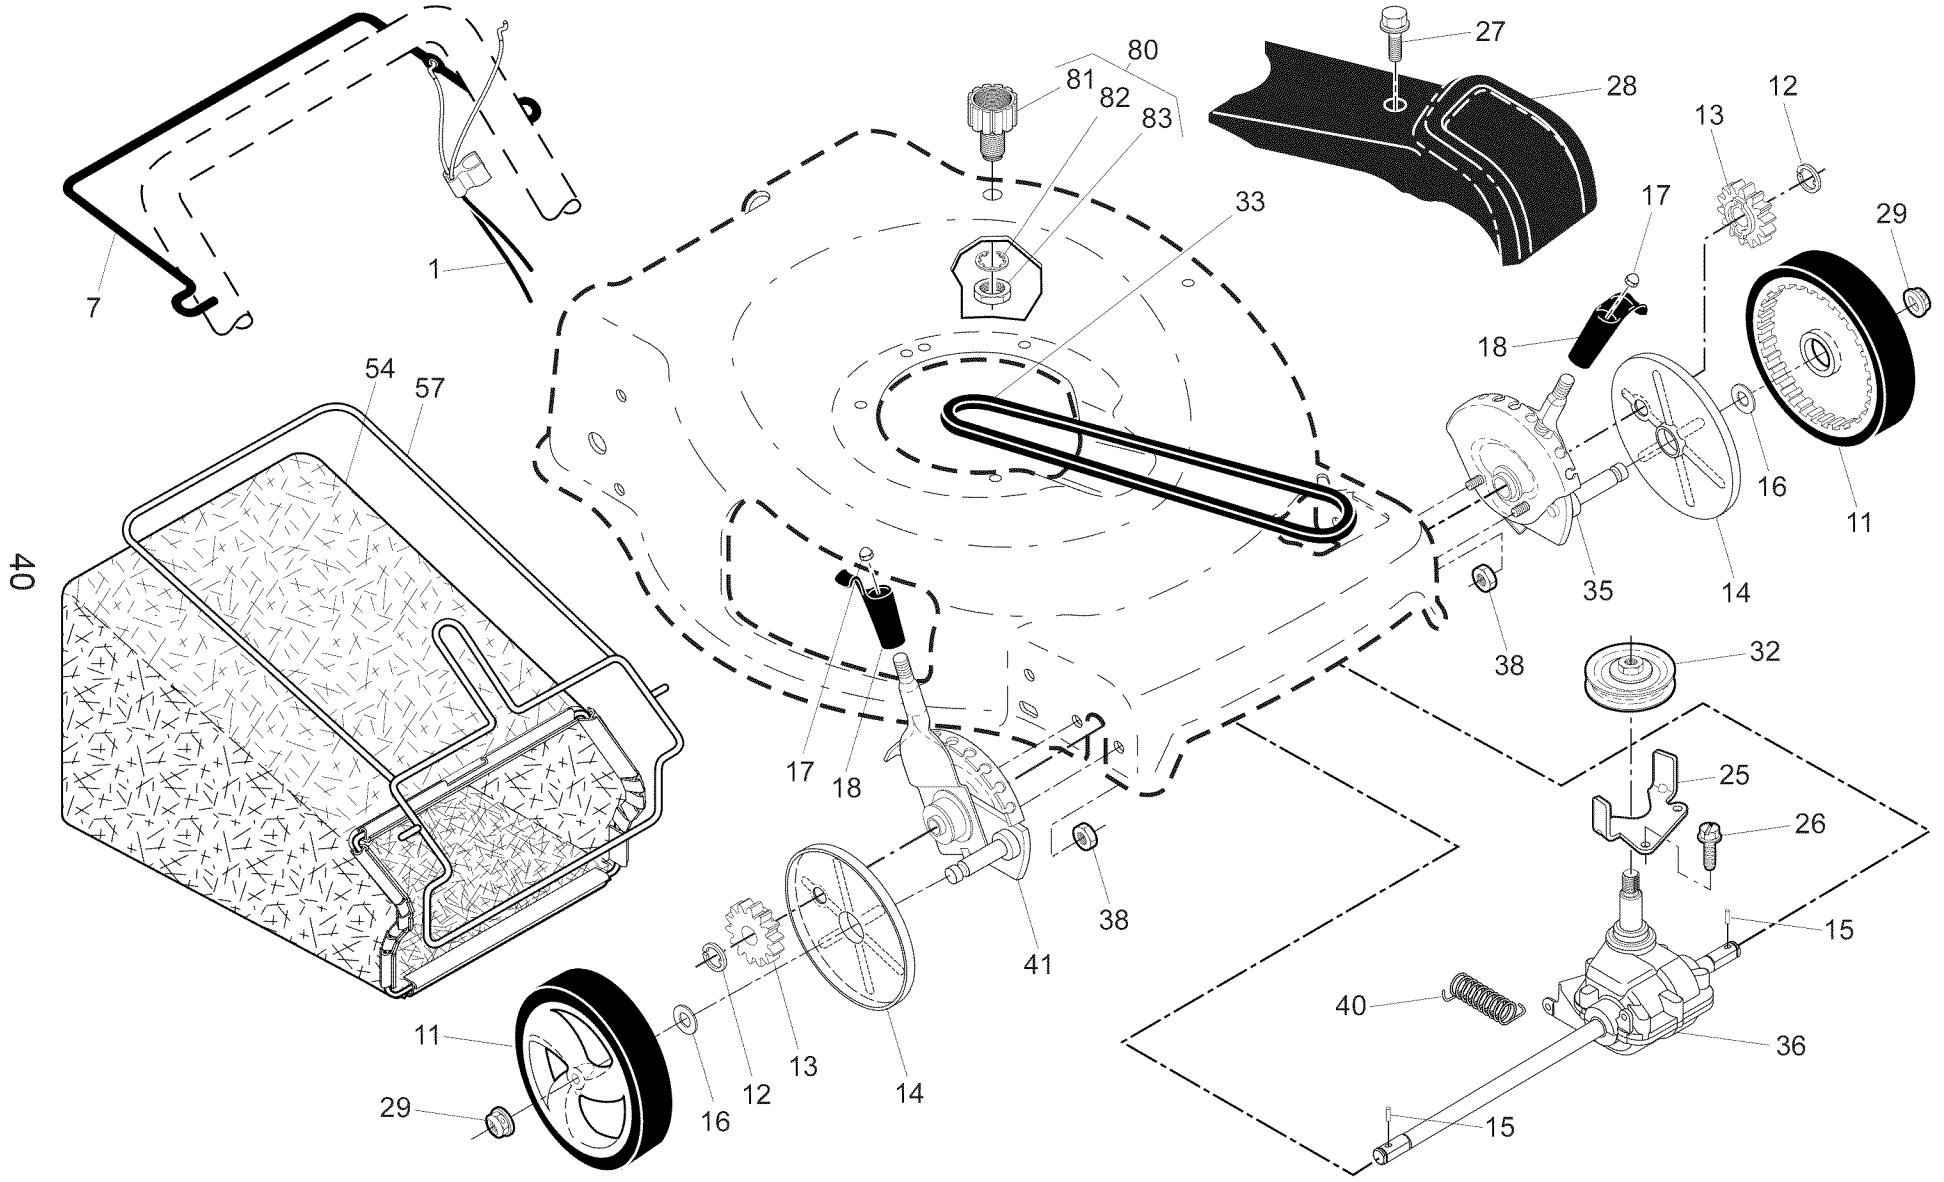

NOTE: All component dimensions given in U.S. inches. 1 inch = 25.4 mm.

IMPORTANT: Use only Original Equipment Manufacturer (O.E.M.) replacement parts. Failure to do so could be hazardous, damage your lawn mower and void your warranty.

CRAFTSMAN ROTARY LAWN MOWER - - MODEL NUMBER 917.376406

CRAFTSMAN ROTARY LAWN MOWER - - MODEL NUMBER 917.376406

KEY NO.	PART NO.	DESCRIPTION	KEY NO.	PART NO.	DESCRIPTION
1	420561	Cable, Drive Control	32	194018	Drive Pulley
7	425124X615	Control Bar, Drive	33	196853	V-Belt
11	194231X460	Wheel & Tire Assembly, Front	35	431124	Kit, Wheel Adjuster, Front, LH (Includes Red Knob and Pushnut)
12	12000058	E-Ring	36	424741	Gear Case Assembly, Complete
13	403849	Pinion	38	191730	Locknut, Hex 1/4-20
14	189403	Dust Cover	40	406558	Spring
15	404845	Pawl, Drive	41	431121	Kit, Wheel Adjuster, Front, RH (Includes Red Knob and Pushnut)
16	67725	Washer, Flat 3/8	54	422507	Grassbag
17	413808	Nut, Push	57	419951	Frame, Grassbag
18	419345X615	Selector Knob	80	421114	Water Washout Assembly
25	430458X004	Belt Keeper	81	419735	Fitting, Water Washout
26	163409	Screw, Hi-Lo Thread #12 x 5/8	82	415585	Washer, Lock, Internal Tooth
27	175262	Pan Head Tapping Screw #10-24 x 2-3/4	83	415586	Locknut, Hex, with O-Ring
28	421094	Drive Cover			
29	409148	Locknut, Hex			

NOTE: All component dimensions given in U.S. inches. 1 inch = 25.4 mm