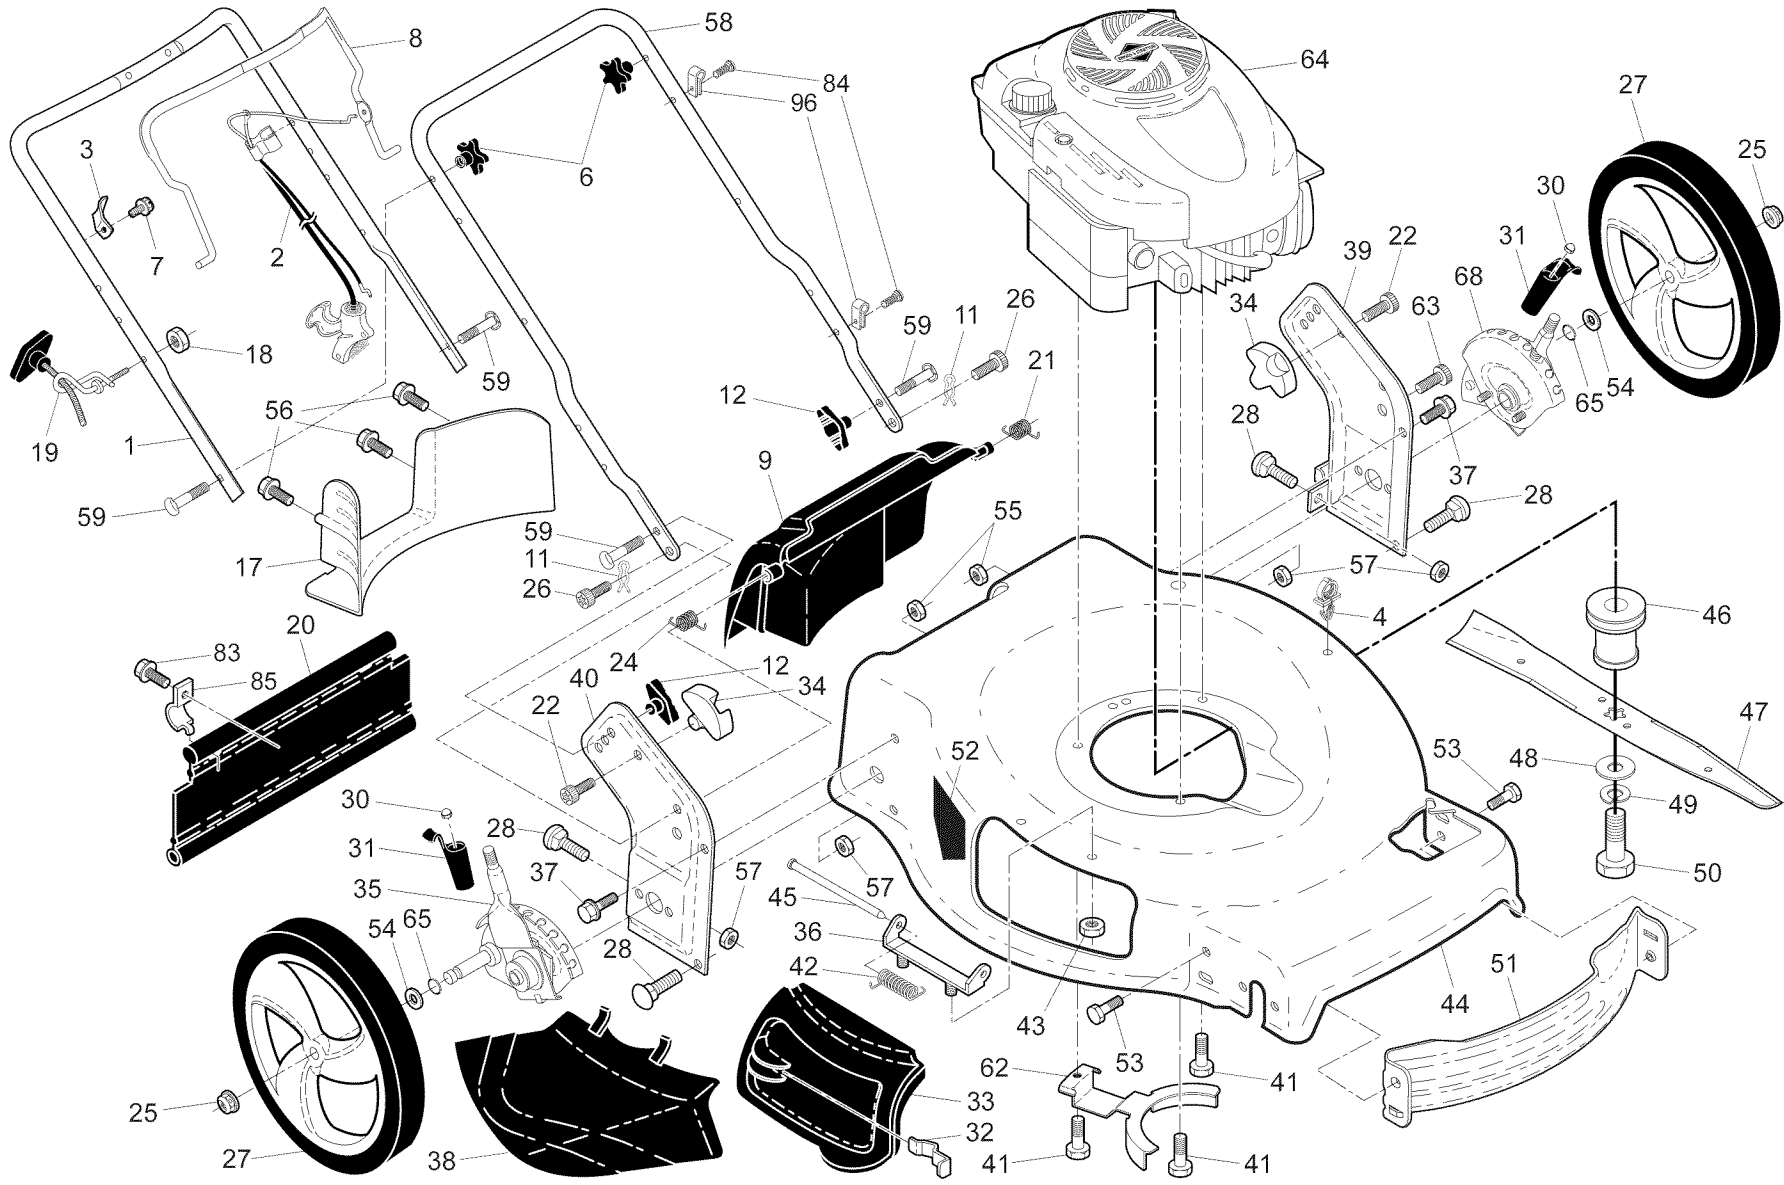

CRAFTSMAN ROTARY LAWN MOWER - - MODEL NUMBER 917.376406

38

REPAIR PARTS

CRAFTSMAN ROTARY LAWN MOWER - - MODEL NUMBER 917.376406

KEY NO.	PART NO.	DESCRIPTION	KEY NO.	PART NO.	DESCRIPTION	KEY NO.	PART NO.	DESCRIPTION
1	427615X479	Upper Handle	33	423358	Mulcher Door	56	17411312	Screw, Hex Washer Head #13 x 3/4
2	429638	Cable, Engine Zone Control / Rear Door Prop	34	419946X615	Pivot Bracket	57	155377	Nut, Hex 3/8-16
3	429930X004	Bracket, Upstop	35	431131	Kit, Wheel Adjuster, Rear, RH (Includes Red Knob & Pushnut)	58	421241X479	Lower Handle
4	145006	Guide, Cable	36	175735	Hinge Bracket Assembly	59	191574	Handle Bolt
5	66426	Wire Tie	37	428867	Screw, Sems, Thread Cutting 5/16-18 x 3/4	62	420474X004	Belt Retainer
6	182398	Handle Knob, Star	38	419942X428	Discharge Deflector	63	178848	Screw #10-16 x 5/8
7	750634	Screw #10-24 x 1/2	39	429583X479	Handle Bracket, LH	64	---	Engine, Briggs & Stratton, Model Number 126T02-1443-B1 (See Breakdown)
8	427612X428	Control Bar	40	429584X479	Handle Bracket, RH	65	197480	O-Ring
9	424207	Rear Door Assembly	41	150406	Screw, Dogpoint 3/8-16 x 1-1/8	68	431134	Kit, Wheel Adjuster, Rear, LH (Includes Red Knob and Pushnut)
11	425575	Hairpin, Door/Handle Pivot	42	193000	Spring, Torsion	83	750097	Screw, Hex Washer Head
12	189713X428	Handle Knob, Standard	43	191730	Nut, Hex, Nylock	84	428124	Fastener, Push
17	427120X428	Rear Baffle	44	431558	Kit, Lawn Mower Housing	85	429801X004	Mounting Bracket, Skirt
18	132004	Keps Locknut 1/4-20	45	175650	Rod, Hinge	96	197991	Clip, Cable
19	194788	Rope Guide	46	421782	Blade Adapter / Pulley	--	433173	Owner's Manual, English/Spanish
20	429157	Rear Skirt	47	421825	Blade, 22"	Available accessories not included with mower:		
21	419949	Spring, Rear Door, LH, Black	48	851074	Washer, Hardened	--	71 33623	Gas Can (2.5 Gallon Container)
22	141841	Screw, Panhead, Torx #20	49	850263	Washer, Helical	--	71 33500	Fuel Stabilizer
24	419948	Spring, Rear Door, RH, Grey	50	851084	Screw, Machine, Hex Head 3/8-24 x 1-3/8 Grade 8	--	71 33000	SAE 30W Oil (20 Ounce Bottle)
25	409149	Nut, Hex, Flanged	51	430599	Front Baffle			
26	419945	Screw, Door/Handle Pivot	52	404763	Decal, Danger			
27	194387X460	Wheel & Tire Assembly, Rear	53	17000510	Screw, Hex Head			
28	72270505	Bolt, Carriage 5/16-18 x 5/8	54	88348	Washer, Flat			
30	413808	Nut, Push	55	191730	Nut, Hex, Flanged 1/4-20			
31	419407X615	Selector Knob						
32	419944	Latch, Mulcher Door						

NOTE: All component dimensions given in U.S. inches. 1 inch = 25.4 mm.

IMPORTANT: Use only Original Equipment Manufacturer (O.E.M.) replacement parts. Failure to do so could be hazardous, damage your lawn mower and void your warranty.