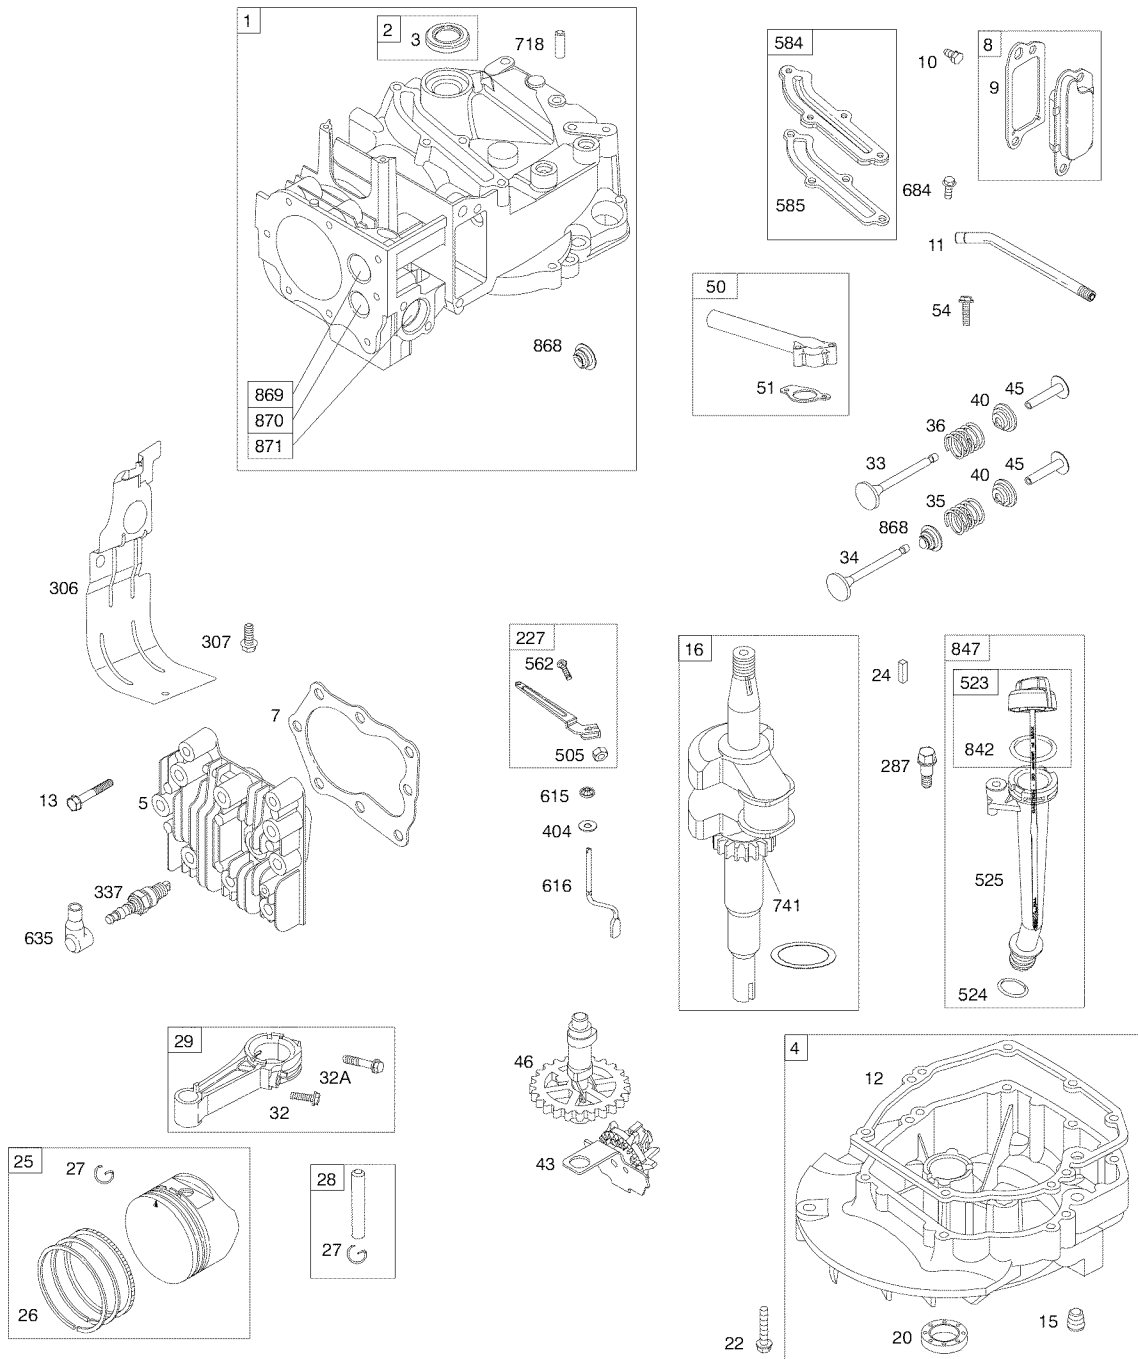

CRAFTSMAN ROTARY LAWN MOWER - - MODEL NUMBER 917.376406

KEY NO.	PART NO.	DESCRIPTION	KEY NO.	PART NO.	DESCRIPTION
1	420561	Cable, Drive Control	32	194018	Drive Pulley
7	425124X615	Control Bar, Drive	33	196853	V-Belt
11	194231X460	Wheel & Tire Assembly, Front	35	431124	Kit, Wheel Adjuster, Front, LH (Includes Red Knob and Pushnut)
12	12000058	E-Ring	36	424741	Gear Case Assembly, Complete
13	403849	Pinion	38	191730	Locknut, Hex 1/4-20
14	189403	Dust Cover	40	406558	Spring
15	404845	Pawl, Drive	41	431121	Kit, Wheel Adjuster, Front, RH (Includes Red Knob and Pushnut)
16	67725	Washer, Flat 3/8	54	422507	Grassbag
17	413808	Nut, Push	57	419951	Frame, Grassbag
18	419345X615	Selector Knob	80	421114	Water Washout Assembly
25	430458X004	Belt Keeper	81	419735	Fitting, Water Washout
26	163409	Screw, Hi-Lo Thread #12 x 5/8	82	415585	Washer, Lock, Internal Tooth
27	175262	Pan Head Tapping Screw #10-24 x 2-3/4	83	415586	Locknut, Hex, with O-Ring
28	421094	Drive Cover			
29	409148	Locknut, Hex			

NOTE: All component dimensions given in U.S. inches. 1 inch = 25.4 mm.

IMPORTANT: Use only Original Equipment Manufacturer (O.E.M.) replacement parts. Failure to do so could be hazardous, damage your lawn mower and void your warranty.

48 SHORT BLOCK

1058 OPERATOR'S MANUAL

1329 REPLACEMENT ENGINE

1330 REPAIR MANUAL