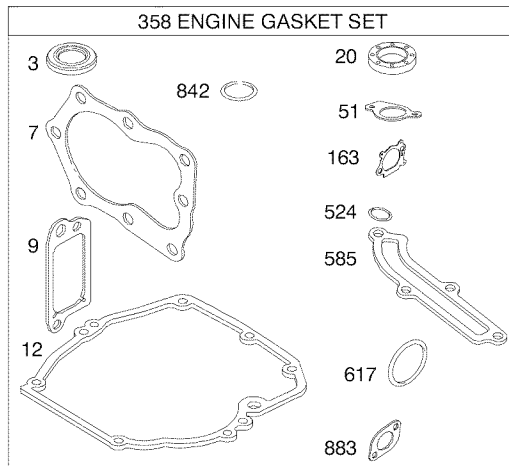

Engine Power Rating Information

The gross power rating for individual gas engine models is labeled in accordance with SAE (Society of Automotive Engineers) code J11940 (Small Engine Power & Torque Rating Procedure), and rating performance has been obtained and corrected in accordance with SAE J1995 (Revision 2002-5). Actual gross engine power will be lower and is affected by, among other things, ambient operating conditions and engine-to-engine variability. Given both the wide array of products on which engines are placed and the variety of environmental issues applicable to operating the equipment, the gas engine will not develop the rated gross power when used in a given piece of power equipment (actual “on-site” or net horsepower). This difference is due to a variety of factors including, but not limited to, accessories (air cleaner, exhaust, charging, cooling, carburetor, fuel pump, etc.), application limitations, ambient operating conditions (temperature, humidity, altitude), and engine-to-engine variability. Due to manufacturing and capacity limitations, Briggs & Stratton may substitute an engine of higher rated power for this Series engine.