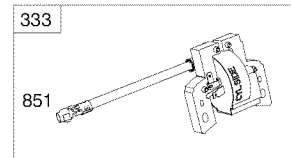

1036 EMISSIONS LABEL