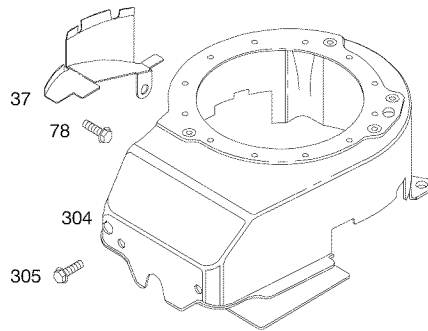

1036 EMISSIONS LABEL