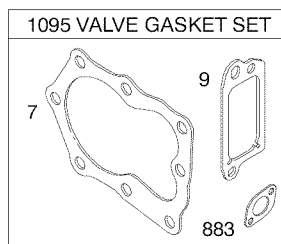

Engine Power Rating Information

The gross power rating for individual gas engine models is labeled in accordance with SAE (Society of Automotive Engineers) code J11940 (Small Engine Power & Torque Rating Procedure), and rating performance has been obtained and corrected in accordance with SAE J1995 (Revision 2002-5). Actual gross engine power will be lower and is affected by, among other things, ambient operating conditions and engine-to-engine variability. Given both the wide array of products on which engines are placed and the variety of environmental issues applicable to operating the equipment, the gas engine will not develop the rated gross power when used in a given piece of power equipment (actual “on-site” or net horsepower). This difference is due to a variety of factors including, but not limited to, accessories (air cleaner, exhaust, charging, cooling, carburetor, fuel pump, etc.), application limitations, ambient operating conditions (temperature, humidity, altitude), and engine-to-engine variability. Due to manufacturing and capacity limitations, Briggs & Stratton may substitute an engine of higher rated power for this Series engine.