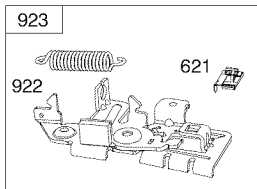

1036 EMISSIONS LABEL