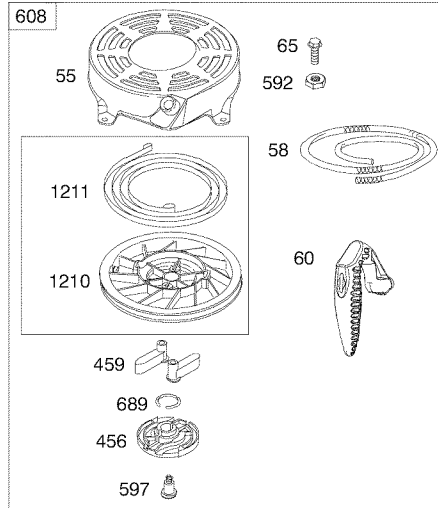

1036 EMISSIONS LABEL