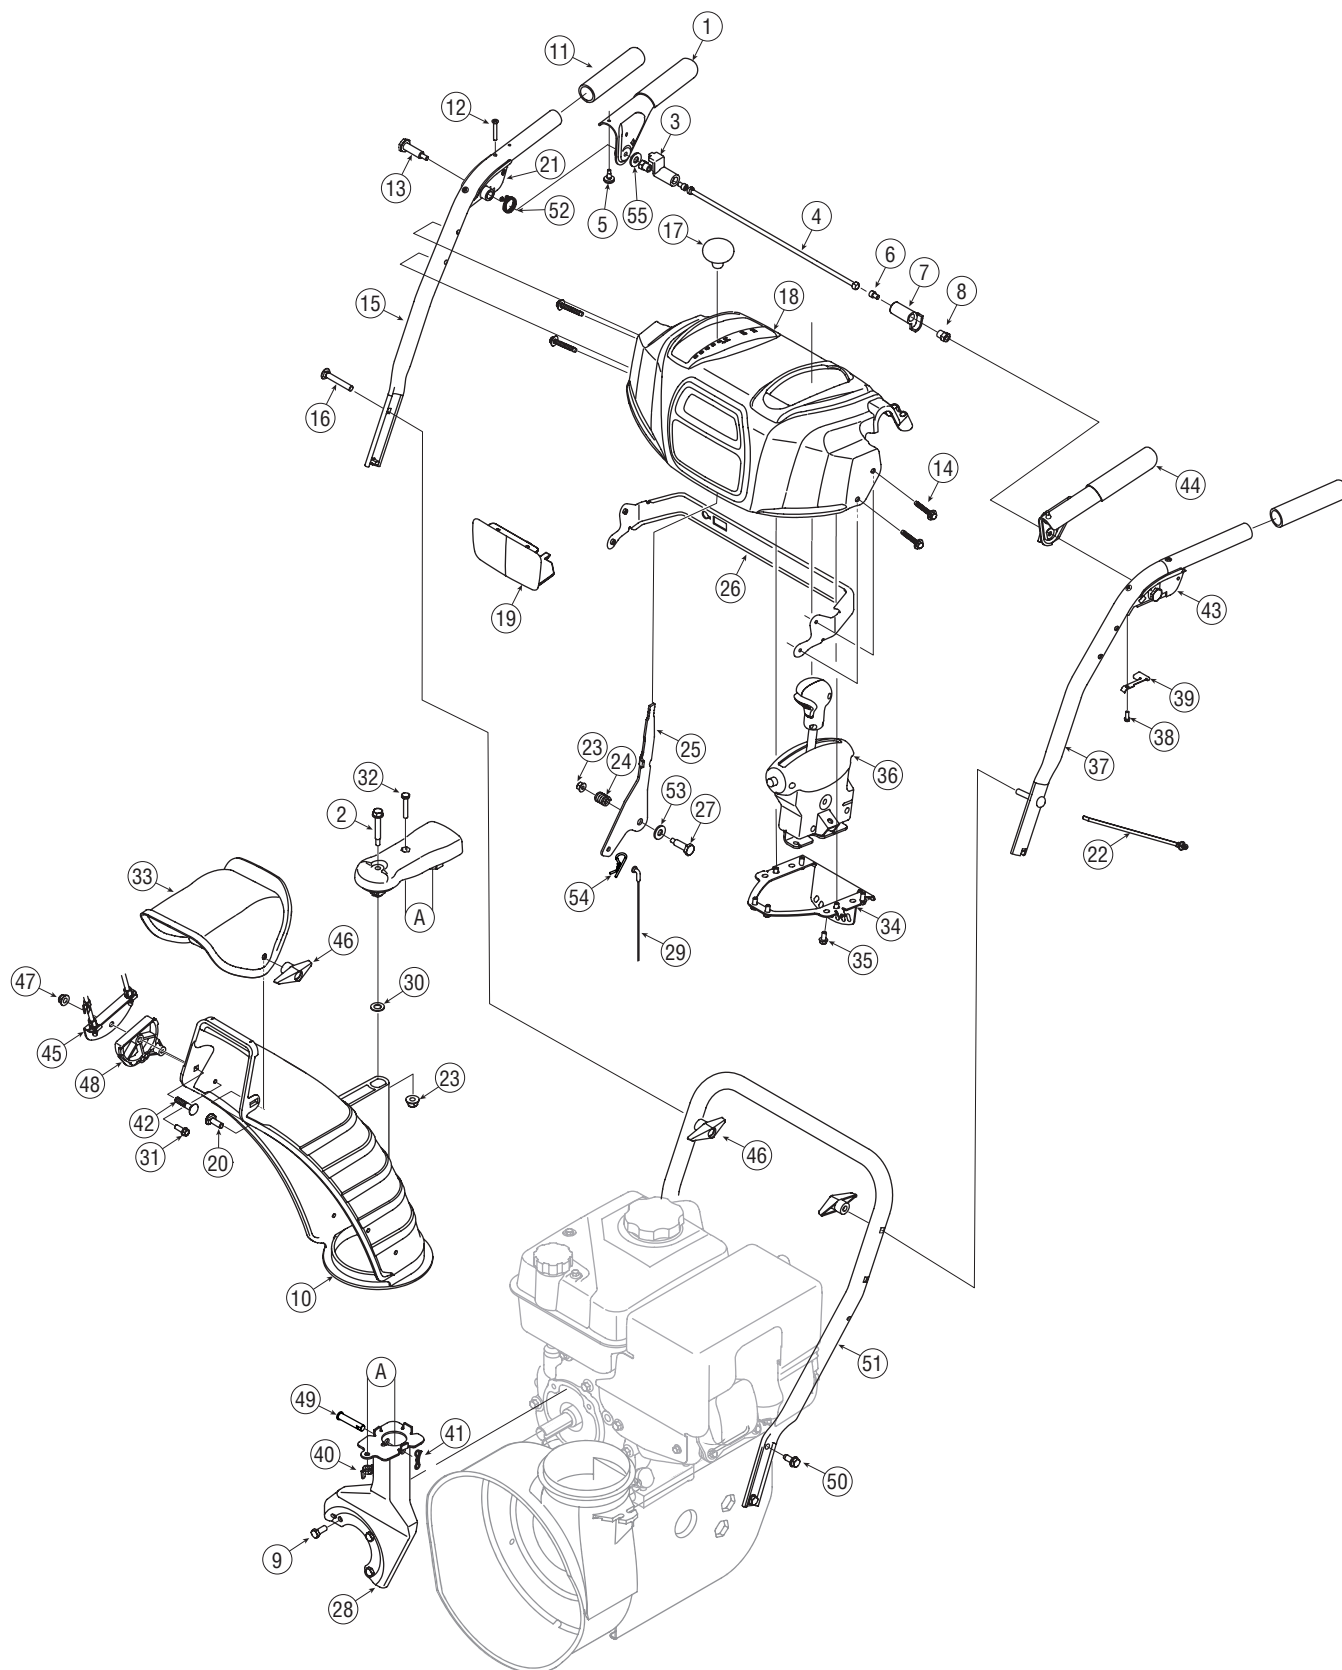

PARTS LIST

Craftsman Snow Thrower Model 247.88970

PARTS LIST

Craftsman Snow Thrower Model 247.88970

Ref. No.	Part No.	Description
1.	684-04112B	Handle Engagement Assembly RH
2.	738-04194	Flange Shoulder Screw
3.	731-04894C	Lock Plate
4.	684-04250	Pivot Rod
5.	735-0199A	Rubber Bumper
6.	710-04354	Screw, 1/4-20 x.375
7.	731-04896B	Clutch Lock Cam
8.	712-04081A	Shoulder Nut, 1/4-20
9.	710-0627	Hex Screw, 5/16-24 x .750
10.	731-06440	Lower Chute
11.	720-0274	Handle Grip
12.	710-1233	Screw, #10-24 x 0.375
13.	738-04122	Shoulder Screw, 1/4-20 x 1.345
14.	710-04586	Screw, 1/4-20 x 1.625
15.	749-04190A	Upper Handle RH
16.	710-0449	Carriage Screw, 5/16-18 x 2.25
17.	720-04039	Shift Knob
18.	731-05335	Handle Panel (Includes Ref. #19)
19.	731-05324	Lens
20.	710-04071	Carriage Bolt, 5/16-18 x 1.0
21.	631-04134B	Handle Clutch Lock RH Assy
22.	725-0157	Cable Tie
23.	712-04064	Flange Lock Nut, 1/4-20
24.	732-0193	Compression Spring
25.	790-00311	Shift Lever
26.	790-00248A	Panel Bracket
27.	738-04125	Shoulder Screw
28.	684-04311	Chute Support Bracket

Ref. No.	Part No.	Description
29.	746-04396	Speed Selector Cable
30.	736-0463	Flat Washer, .25 x .630 x .0515
31.	710-0895	Hi-Lo Screw, 1/4-15 x .75
32.	710-0606	Hex Screw, 1/4-20 x 1.50
33.	731-04427A	Upper Chute
34.	790-00131	Joystick Bracket
35.	710-04187	Hi-Lo Screw, 1/4-15 x 0.5
36.	684-04331	4-Way Chute Control™ Assembly
37.	749-04191A	Upper Handle LH
38.	710-04326	Screw, #8-16 x 0.50
39.	732-04219A	Clutch Lock Spring
40.	712-3087	Wing Nut, 1/4-20
41.	714-04040	Bow Tie Cotter Pin
42.	710-0262	Carriage Bolt, 5/16-18 x 1.50
43.	631-04133A	Handle Clutch Lock LH Assy
44.	684-04111B	Handle Engagement Assembly LH
45.	784-5594	Cable Bracket
46.	720-0284	Wing Knob
47.	712-04063	Flange Lock Nut, 5/16-18
48.	731-06451	Chute Tilt Cable Guide
49.	711-04469A	Clevis Pin
50.	710-04484	Screw, 5/16-18 x 0.75
51.	749-04138A	Lower Handle
52.	732-04238	Torsion Spring
53.	736-0267	Flat Washer
54.	714-0145	Click Pin
55.	736-0463	Washer, Flat, .25 x .630 x .0515