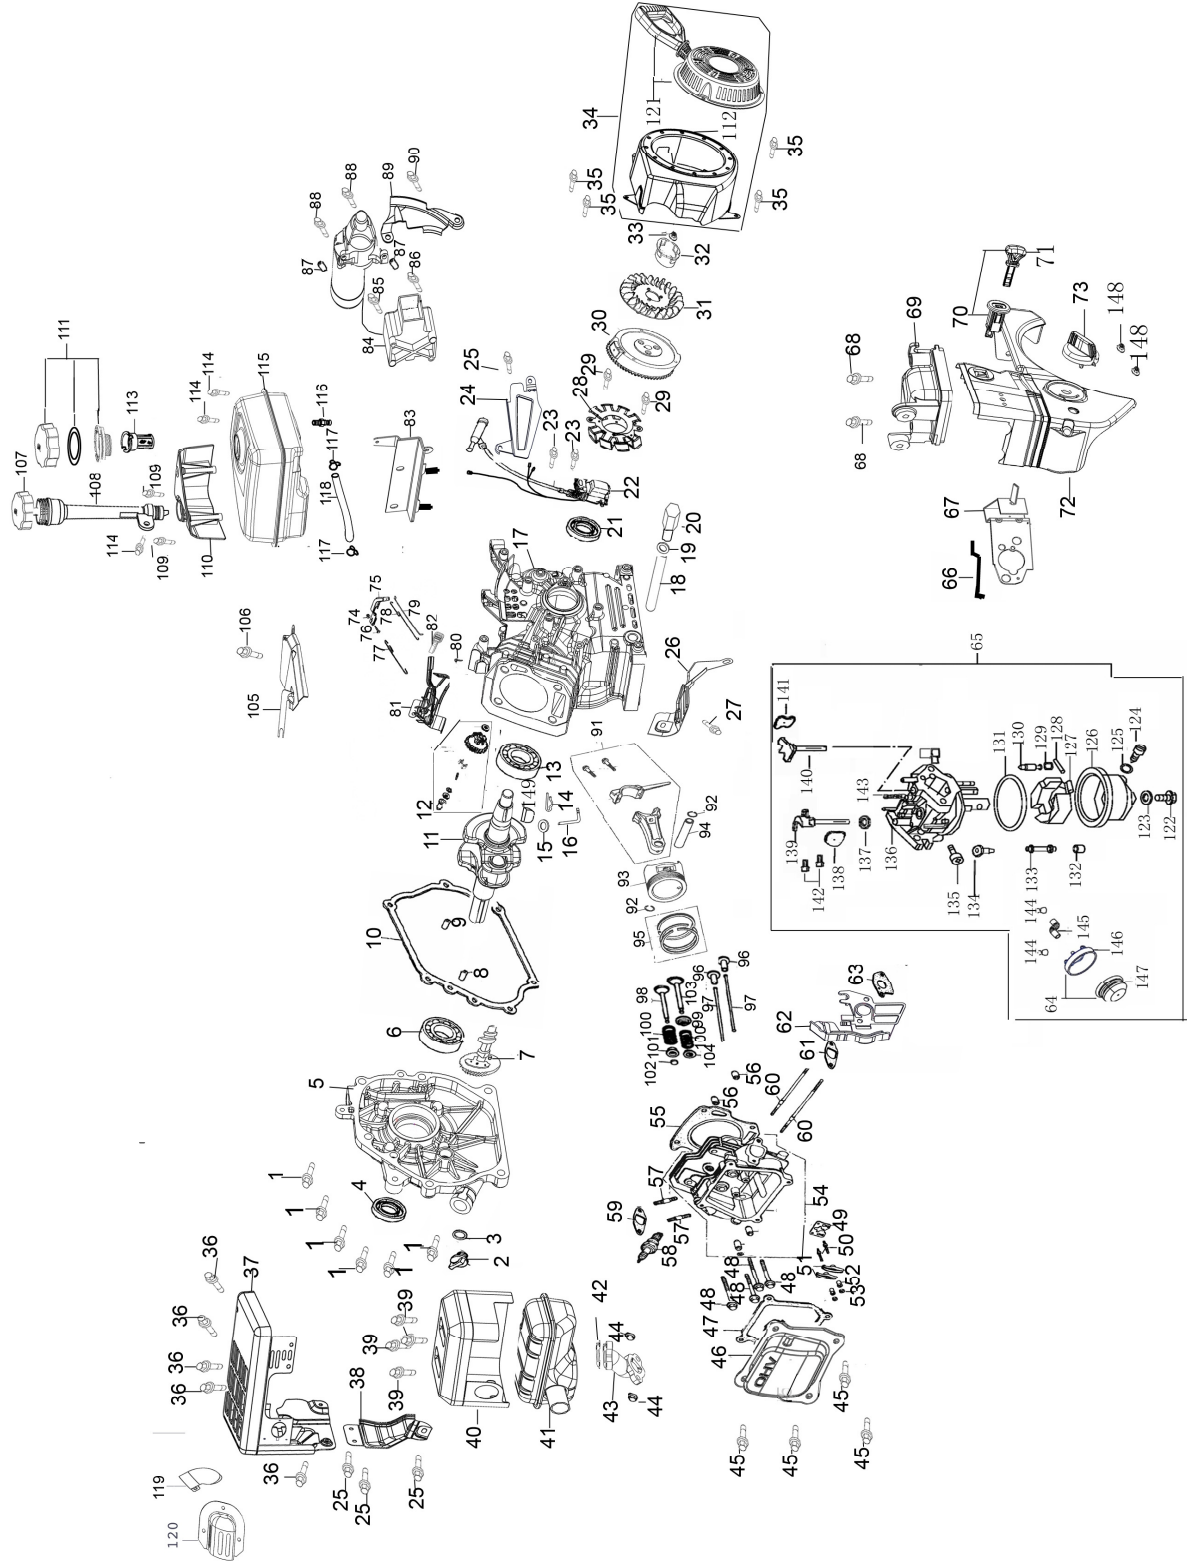

PARTS LIST

Craftsman Snow Thrower Model 247.88970

Ref. No.	Part No.	Description
1.	656-04025A	Disc Assembly, Friction Wheel
2.	684-04153	Friction Wheel Assembly, 5.5 OD
3.	684-04154	Support Bracket, Friction Wheel
4.	684-04156A	Shift Assembly, Rod
5.	710-0627	Hex Screw, 5/16-24, .750, Gr5
6.	710-0788	Screw, 1/4-20, 1.000
7.	710-1652	Screw, 1/4-20 x .625
8.	712-04065	Nut, Flange Lock, 3/8-16, Nylon
9.	712-0417A	Nut, Jam Lock, 5/8-18, Gr5, Nylon
10.	714-0126	Key, Hi Pro, 3/16 x 3/4 Dia.
11.	716-0104	E-ring, .500 Dia.
12.	716-0136	E-ring, Retaining, .875 Dia.
13.	716-0231	E-ring, .750 Dia.
14.	717-04209A	Hex Shaft, .8125, 7-Tooth
15.	717-04230	Gear, 80-Tooth
16.	726-0221	Speed Nut, .500
17.	732-0264	Extension Spring
18.	736-0242	Washer, Bell, .340 x .872 x .060
19.	736-0287	Washer, Flat, .793 x 1.24 x .060
20.	736-04161	Washer, Flat, .75 x 1.00 x .060
21.	748-04112A	Spacer, Shldr., .3175 ID x .500 x .094
22.	735-04100	Plug, 1/2 ID
23.	738-04184A	Screw, Shoulder, .37 x .105, 1/4-20
24.	738-0924A	Screw, 1/4-28, .375
25.	741-0245	Bearing, Hex Flange x .75 ID
26.	741-0563	Bearing, Ball, 17 x 40 x 12
27.	746-04229	Clutch Cable, Wheel, 44.95"
28.	790-00289A	Plate, Cover
29.	748-0190	Spacer, .508 ID x .75 OD x .68
30.	756-0625	Roller, Cable
31.	790-00096	Front Guide Bracket, Auger Cable
32.	790-00180A	Frame
33.	790-00206A	Guide Bracket, Auger Cable
34.	790-00207A	Guide Bracket, Drive Cable
35.	790-00316	Cover, Frame
36.	634-04148A	Wheel Assembly - RH
	634-04147A	Wheel Assembly - LH
37.	731-04873	Spacer, 1.25 x .75 x 3.0

Ref. No.	Part No.	Description
38.	738-04168	Axle, .75 x 22"
39.	735-04099	Plug, 3/8 ID
40.	710-0809	Hex Screw, 1/4-20, 1.25, Gr5
41.	710-0191	Hex Screw, 3/8-24, 1.25, Gr8
42.	710-0672	Hex Screw, 5/16-24, 1.25, Gr5
43.	710-0654A	Screw, Sems, 3/8-16, 1.00
44.	710-1245B	Hex Screw, 5/16-24, .875, Gr8
45.	712-04064	Nut, Flange Lock, 1/4-20, Nylon
46.	726-04012	Nut, Push-on, .25 Dia.
47.	731-05353	Cover, Belt
48.	732-04308A	Spring, Torsion, .850 ID x .354
49.	736-0247	Washer, Flat, .406 x 1.25 x .157
50.	736-0119	Washer, Lock .3125
51.	736-0505	Washer, Flat, .34 x 1.50 x .150
52.	748-04053A	Pulley, Adapter, .75 Dia.
53.	748-0234	Spacer, Shoulder
54.	750-04303	Spacer, .875 ID x 1.185 OD
55.	750-04477	Spacer, .340 x .750 x .360
56.	754-04050	Belt, Auger Drive
57.	754-0367	Belt, Wheel Drive
58.	756-04109	Pulley, Auger Drive, 8.1 x .5
59.	756-04113	Pulley, Half, V x 2.600 OD
60.	756-04252	Pulley, Half, 3/8-V x 1.7160 OD
61.	790-00208C	Idler Bracket, Wheel Drive
62.	684-04169	Idler Pulley Assembly
63.	750-04571	Spacer, Shoulder, .26 x .79 x .538
64.	735-04054	Rubber, Friction Wheel, 5.5 OD
65.	710-0751	Hex Screw, 1/4-20, .620, Gr5
66.	732-04311	Spring, Torsion, .750 ID x .968
67.	712-04063	Nut, Flange Lock, 5/16-18, Nylon
68.	736-3015	Washer, Flat, .469 x .875 x .105
69.	790-00217A	Pivot Bracket, Speed Selector
70.	790-00218A	Shift Bracket, Speed Selector
71.	736-0264	Washer, Flat, .330 x .630 x .0635
72.	732-0705	Cable Control Wire
73.	710-04022	Screw, M8-1.25
74.	729-04035	Conn., Amp

PARTS LIST

Craftsman Engine Model ZS370-SUA For Snow Thrower Model 247.88970