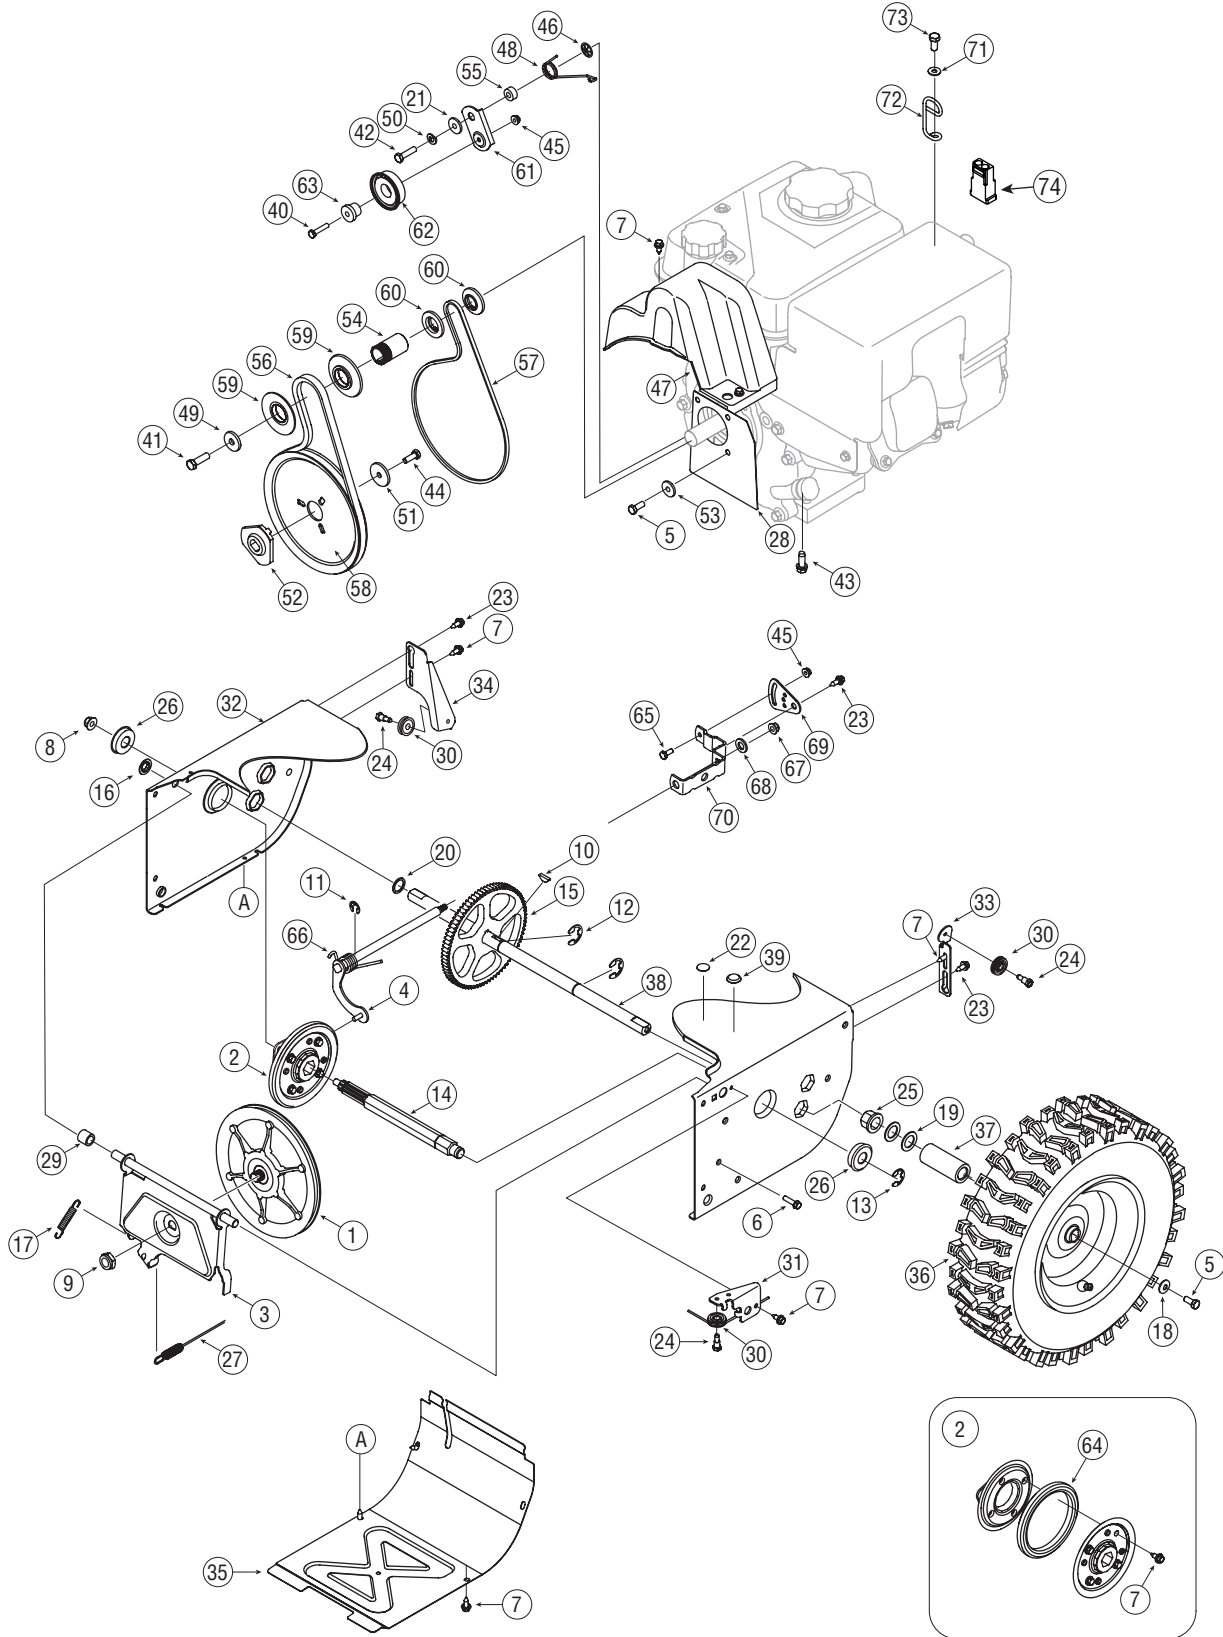

PARTS LIST

Craftsman Snow Thrower Model 247.88970

PARTS LIST

Craftsman Snow Thrower Model 247.88970

Ref. No.	Part No.	Description
1.	656-04025A	Disc Assembly, Friction Wheel
2.	684-04153	Friction Wheel Assembly, 5.5 OD
3.	684-04154	Support Bracket, Friction Wheel
4.	684-04156A	Shift Assembly, Rod
5.	710-0627	Hex Screw, 5/16-24, .750, Gr5
6.	710-0788	Screw, 1/4-20, 1.000
7.	710-1652	Screw, 1/4-20 x .625
8.	712-04065	Nut, Flange Lock, 3/8-16, Nylon
9.	712-0417A	Nut, Jam Lock, 5/8-18, Gr5, Nylon
10.	714-0126	Key, Hi Pro, 3/16 x 3/4 Dia.
11.	716-0104	E-ring, .500 Dia.
12.	716-0136	E-ring, Retaining, .875 Dia.
13.	716-0231	E-ring, .750 Dia.
14.	717-04209A	Hex Shaft, .8125, 7-Tooth
15.	717-04230	Gear, 80-Tooth
16.	726-0221	Speed Nut, .500
17.	732-0264	Extension Spring
18.	736-0242	Washer, Bell, .340 x .872 x .060
19.	736-0287	Washer, Flat, .793 x 1.24 x .060
20.	736-04161	Washer, Flat, .75 x 1.00 x .060
21.	748-04112A	Spacer, Shldr., .3175 ID x .500 x .094
22.	735-04100	Plug, 1/2 ID
23.	738-04184A	Screw, Shoulder, .37 x .105, 1/4-20
24.	738-0924A	Screw, 1/4-28, .375
25.	741-0245	Bearing, Hex Flange x .75 ID
26.	741-0563	Bearing, Ball, 17 x 40 x 12
27.	746-04229	Clutch Cable, Wheel, 44.95"
28.	790-00289A	Plate, Cover
29.	748-0190	Spacer, .508 ID x .75 OD x .68
30.	756-0625	Roller, Cable
31.	790-00096	Front Guide Bracket, Auger Cable
32.	790-00180A	Frame
33.	790-00206A	Guide Bracket, Auger Cable
34.	790-00207A	Guide Bracket, Drive Cable
35.	790-00316	Cover, Frame
36.	634-04148A	Wheel Assembly - RH
	634-04147A	Wheel Assembly - LH
37.	731-04873	Spacer, 1.25 x .75 x 3.0

Ref. No.	Part No.	Description
38.	738-04168	Axle, .75 x 22"
39.	735-04099	Plug, 3/8 ID
40.	710-0809	Hex Screw, 1/4-20, 1.25, Gr5
41.	710-0191	Hex Screw, 3/8-24, 1.25, Gr8
42.	710-0672	Hex Screw, 5/16-24, 1.25, Gr5
43.	710-0654A	Screw, Sems, 3/8-16, 1.00
44.	710-1245B	Hex Screw, 5/16-24, .875, Gr8
45.	712-04064	Nut, Flange Lock, 1/4-20, Nylon
46.	726-04012	Nut, Push-on, .25 Dia.
47.	731-05353	Cover, Belt
48.	732-04308A	Spring, Torsion, .850 ID x .354
49.	736-0247	Washer, Flat, .406 x 1.25 x .157
50.	736-0119	Washer, Lock .3125
51.	736-0505	Washer, Flat, .34 x 1.50 x .150
52.	748-04053A	Pulley, Adapter, .75 Dia.
53.	748-0234	Spacer, Shoulder
54.	750-04303	Spacer, .875 ID x 1.185 OD
55.	750-04477	Spacer, .340 x .750 x .360
56.	754-04050	Belt, Auger Drive
57.	754-0367	Belt, Wheel Drive
58.	756-04109	Pulley, Auger Drive, 8.1 x .5
59.	756-04113	Pulley, Half, V x 2.600 OD
60.	756-04252	Pulley, Half, 3/8-V x 1.7160 OD
61.	790-00208C	Idler Bracket, Wheel Drive
62.	684-04169	Idler Pulley Assembly
63.	750-04571	Spacer, Shoulder, .26 x .79 x .538
64.	735-04054	Rubber, Friction Wheel, 5.5 OD
65.	710-0751	Hex Screw, 1/4-20, .620, Gr5
66.	732-04311	Spring, Torsion, .750 ID x .968
67.	712-04063	Nut, Flange Lock, 5/16-18, Nylon
68.	736-3015	Washer, Flat, .469 x .875 x .105
69.	790-00217A	Pivot Bracket, Speed Selector
70.	790-00218A	Shift Bracket, Speed Selector
71.	736-0264	Washer, Flat, .330 x .630 x .0635
72.	732-0705	Cable Control Wire
73.	710-04022	Screw, M8-1.25
74.	729-04035	Conn., Amp