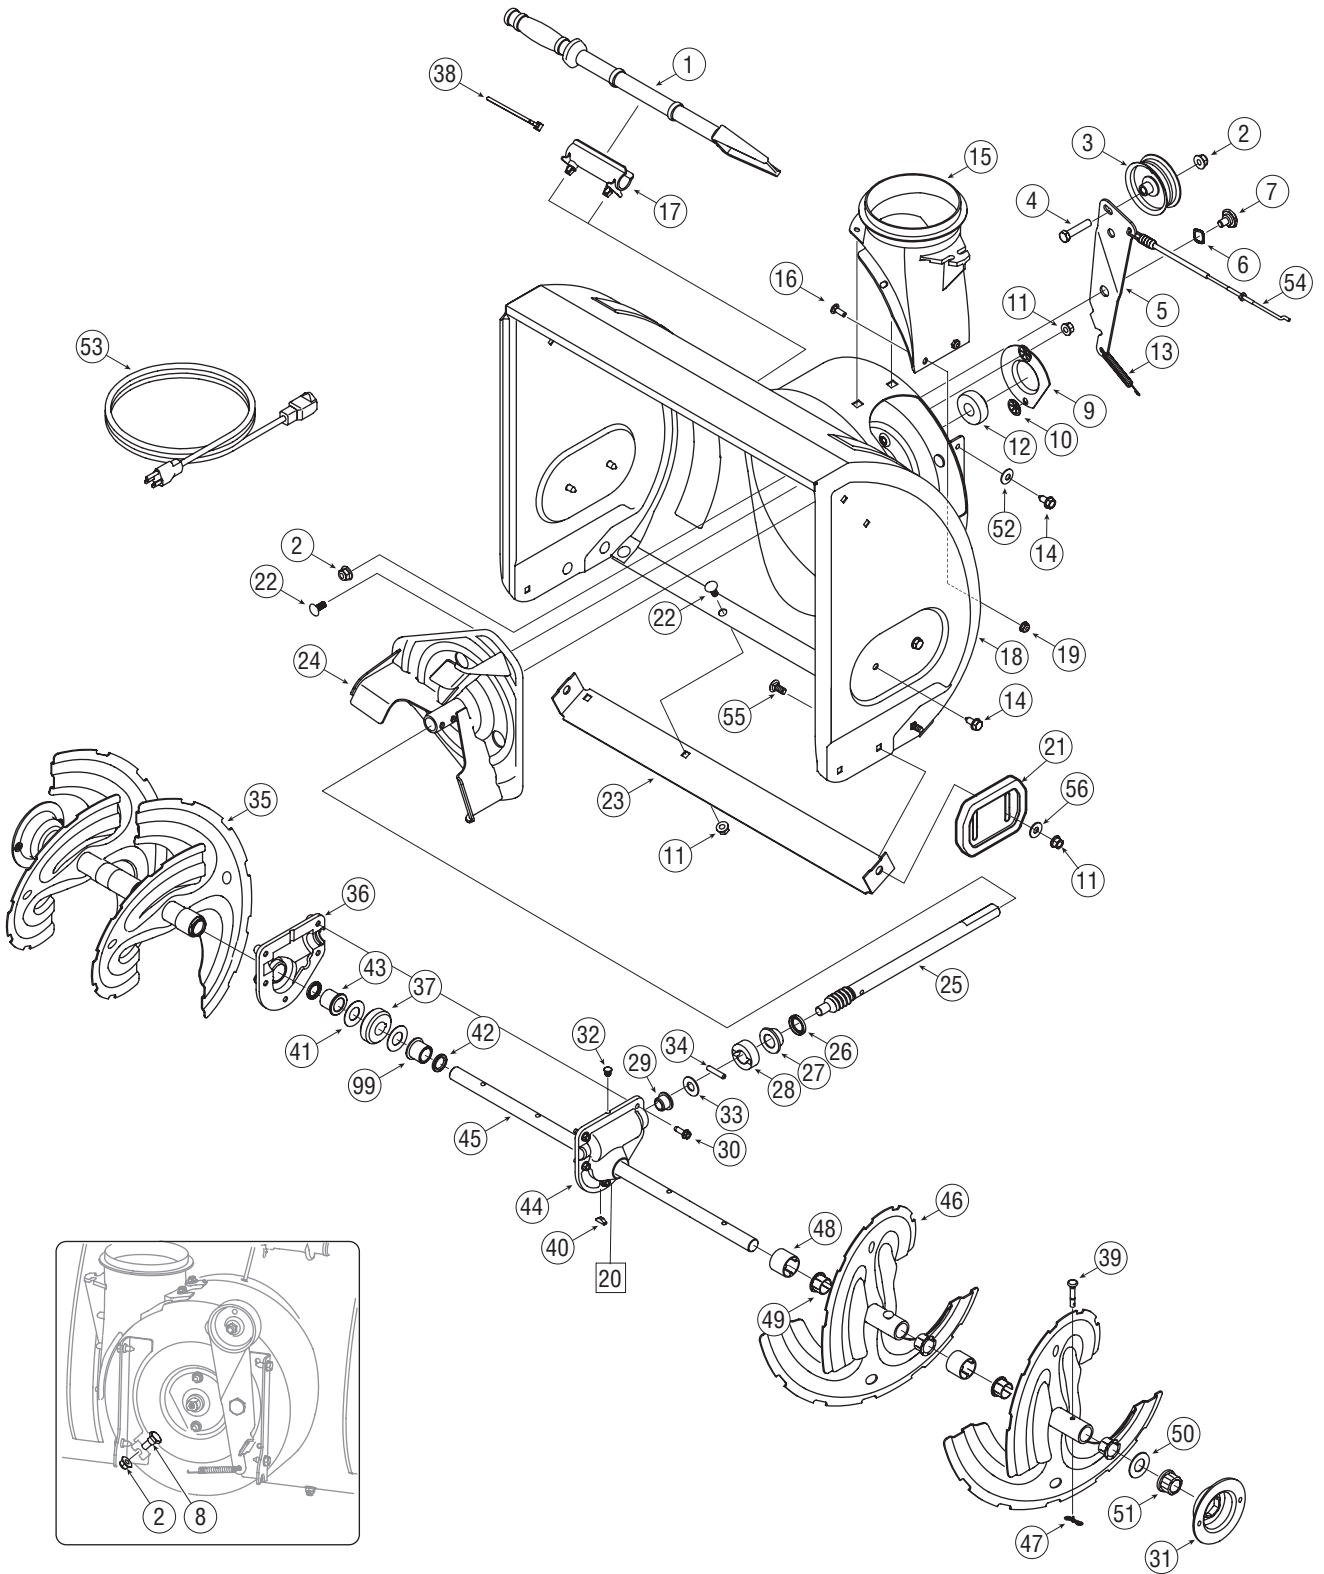

PARTS LIST

Craftsman Snow Thrower Model 247.88970

PARTS LIST

Craftsman Snow Thrower Model 247.88970

Ref. No.	Part No.	Description
1.	731-2643	Clean-Out Tool
2.	712-04065	Flange Lock Nut
3.	756-0981B	Flat Idler Pulley
4.	710-0347	Hex Bolt, 3/8-16 x 1.75
5.	790-00080A	Auger Idler Bracket
6.	736-0174	Wave Washer
7.	738-0281	Shoulder Screw
8.	738-0143	Shoulder Screw
9.	790-00075	Bearing Housing
10.	726-04012	Push Nut
11.	712-04063	Flange Lock Nut, 5/16-18
12.	741-0309	Ball Bearing
13.	732-04460	Extension Spring
14.	710-04484	Screw, 5/16-18 x 0.750
15.	731-04705	Chute Adapter
16.	710-0703	Carriage Screw, 1/4-20 x 0.75
17.	731-2635	Clean-out Tool Mtg. Bracket
18.	684-04264	Auger Housing Assembly, 26-inch
19.	712-04064	Flange Lock Nut, 1/4-20
20.	618-04172A	Gearbox Assembly, 26-inch
21.	731-06439	Slide Shoe
22.	710-0451	Carriage Bolt
23.	790-00121	Shave Plate
24.	684-04057A	Impeller Assembly
25.	717-04126	Worm Shaft
26.	721-0327	Oil Seal
27.	741-0662	Flange Bearing
28.	718-04071	Thrust Collar