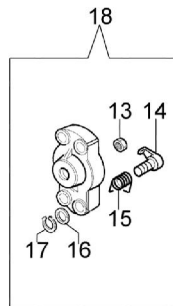

8550 BOSS Brushcutter - Starter Assy and clutch

8550 BOSS Brushcutter - Starter assy and clutch

Ref.Nu	Qty	Part number	Description	Validity from	Validity till	Notes	Bulletin
1	1	3912012	Nut				
2	4	4175089A	Screw				
3	1	61042004	Guard				
4	2	3818011A	Washer				
5	1	4191018BR	Starter pulley				
6	1	3906041	Screw				
7	1	3918006	Washer				
8	1	004000132R	Spring				
9	1	4098073R	Starter rope				
10	1	4191020A	Handle				
11	1	006000829	Washer				
12	1	4191144CR	Starter assy				
13	1	3933038	Nut				
14	2	4191016	Pawl				
15	2	4191017A	Spring				
16	2	3064010	Washer				
17	2	3024007	Ring				
18	1	4191143	Clutch driver				
19	1	3916010R	Washer				
20	1	61110081BR	Flywheel				
21	2	4191027FR	Pin				
22	2	3819006R	Washer				
23	2	3916005R	Sealing washer				
24	1	3908032R	Screw				
25	1	3819010	Washer				
26	1	3916006	Washer				
27	1	3049005	O-ring				
28	1	61250282R	Cable	sn 1761482608			BT3-112-01/12
28	1	61110105	Cable		sn 1761482607		BT3-112-01/12
29	1	4098064R	Spark plug cap				
30	1	61110153R	Ignition coil				
31	2	3801013R	Screw				
32	4	4175071AR	Screw				
33	1	4191030AR	Clutch drum				
34	1	3023008R	Plug				
35	1	3901008R	Screw				
36	1	3035042R	Bearing				
37	1	3025022R	Seeger				
38	1	4191278DR	Starter case				BT3-069-02/07, BT3-080-03/09