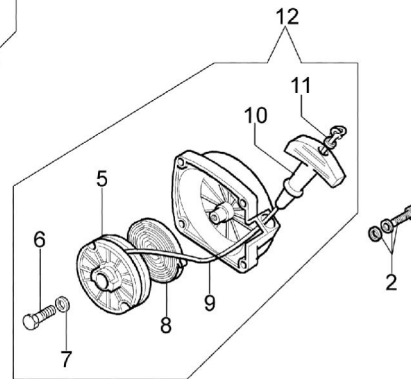

8550 BOSS Brushcutter - Starter Assy and clutch

8550 BOSS Brushcutter - Starter assy and clutch

Ref.Nu	Qty	Part number	Description	Validity from	Validity till	Notes	Bulletin
1	1	3912012	Nut				
2	4	4175089A	Screw				
3	1	61042004	Guard				
4	2	3818011A	Washer				
5	1	4191018BR	Starter pulley				
6	1	3906041	Screw				
7	1	3918006	Washer				
8	1	004000132R	Spring				
9	1	4098073R	Starter rope				
10	1	4191020A	Handle				
11	1	006000829	Washer				
12	1	4191144CR	Starter assy				
13	1	3933038	Nut				
14	2	4191016	Pawl				
15	2	4191017A	Spring				
16	2	3064010	Washer				
17	2	3024007	Ring				
18	1	4191143	Clutch driver				
19	1	3916010R	Washer				
20	1	61110081BR	Flywheel				
21	2	4191027FR	Pin				
22	2	3819006R	Washer				
23	2	3916005R	Sealing washer				
24	1	3908032R	Screw				
25	1	3819010	Washer				
26	1	3916006	Washer				
27	1	3049005	O-ring				
28	1	61250282R	Cable	sn 1761482608			BT3-112-01/12
28	1	61110105	Cable		sn 1761482607		BT3-112-01/12
29	1	4098064R	Spark plug cap				
30	1	61110153R	Ignition coil				
31	2	3801013R	Screw				
32	4	4175071AR	Screw				
33	1	4191030AR	Clutch drum				
34	1	3023008R	Plug				
35	1	3901008R	Screw				
36	1	3035042R	Bearing				
37	1	3025022R	Seeger				
38	1	4191278DR	Starter case				BT3-069-02/07, BT3-080-03/09