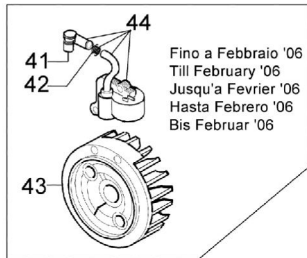

8550 BOSS Brushcutter - Starter Assy and clutch

8550 BOSS Brushcutter - Starter assy and clutch

Ref.Nu	Qty	Part number	Description	Validity from	Validity till	Notes	Bulletin
1	1	3912012	Nut				
2	4	4175089A	Screw				
3	1	61042004	Guard				
4	2	3818011A	Washer				
5	1	4191018BR	Starter pulley				
6	1	3906041	Screw				
7	1	3918006	Washer				
8	1	004000132R	Spring				
9	1	4098073R	Starter rope				
10	1	4191020A	Handle				
11	1	006000829	Washer				
12	1	4191144CR	Starter assy				
13	1	3933038	Nut				
14	2	4191016	Pawl				
15	2	4191017A	Spring				
16	2	3064010	Washer				
17	2	3024007	Ring				
18	1	4191143	Clutch driver				
19	1	3916010R	Washer				
20	1	61110081BR	Flywheel				
21	2	4191027FR	Pin				
22	2	3819006R	Washer				
23	2	3916005R	Sealing washer				
24	1	3908032R	Screw				
25	1	3819010	Washer				
26	1	3916006	Washer				
27	1	3049005	O-ring				
28	1	61250282R	Cable	sn 1761482608			BT3-112-01/12
28	1	61110105	Cable		sn 1761482607		BT3-112-01/12
29	1	4098064R	Spark plug cap				
30	1	61110153R	Ignition coil				
31	2	3801013R	Screw				
32	4	4175071AR	Screw				
33	1	4191030AR	Clutch drum				
34	1	3023008R	Plug				
35	1	3901008R	Screw				
36	1	3035042R	Bearing				
37	1	3025022R	Seeger				
38	1	4191278DR	Starter case				BT3-069-02/07, BT3-080-03/09