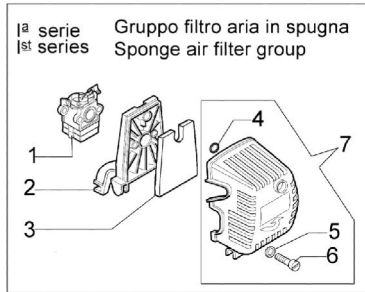

8550 BOSS Brushcutter - Fuel tank and air filter

8550 BOSS Brushcutter - Fuel tank and air filter

Ref.Nu	Qty	Part number	Description	Validity from	Validity till	Notes	Bulletin
1	1	61110098A	Carburetor set WYK-143A				
2	1	61112003	Filter support				
3	1	61110010AR	Air filter				
4	1	008200282	O-ring				
5	1	3916006	Washer				
6	1	3908036	Screw				
7	1	61112016	Filter cover				
8	1	61110006A	Gasket				
9	1	61110007A	Insulator				
10	2	4175124	Screw				
11	1	2318968AR	Carburetor WYK- 143B				
12	1	61120022	Gasket				
13	1	3801011	Screw				
14	1	61120024A	Filter support				BT3-078- 10/08
15	2	61112005	Screw				
16	1	61120018R	Air filter				
17	1	61122022	Filter cover				
18	1	61070011AR	Breather valve				
19	2	61110034	Hose				
20	2	4100415R	Hose				
21	1	4161211	Bush				
22	1	61070006	Gasket				
23	1	61070079R	Tank cap				
24	1	4098377	Band				
25	1	50010218R	Fuel filter				
26	1	61110028R	Tank				
27	1	61040015C	Stand				
28	4	3918005	Washer				
29	4	3819006R	Washer				
30	4	3801013R	Screw				
31	1	61110008A	Gasket				
32	1	61120020A	Plate				BT3-078- 10/08
33	1	61120025A	Exhauster kit				
34	1	61110098A	Carburetor set WYK-143A				
35	1	61120067	Cover				BT3-078- 10/08