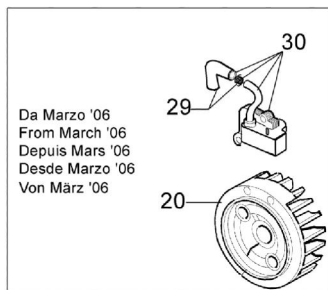

8550 BOSS Brushcutter - Starter Assy and clutch

8550 BOSS Brushcutter - Starter assy and clutch

Ref.Nu	Qty	Part number	Description	Validity from	Validity till	Notes	Bulletin
1	1	3912012	Nut				
2	4	4175089A	Screw				
3	1	61042004	Guard				
4	2	3818011A	Washer				
5	1	4191018BR	Starter pulley				
6	1	3906041	Screw				
7	1	3918006	Washer				
8	1	004000132R	Spring				
9	1	4098073R	Starter rope				
10	1	4191020A	Handle				
11	1	006000829	Washer				
12	1	4191144CR	Starter assy				
13	1	3933038	Nut				
14	2	4191016	Pawl				
15	2	4191017A	Spring				
16	2	3064010	Washer				
17	2	3024007	Ring				
18	1	4191143	Clutch driver				
19	1	3916010R	Washer				
20	1	61110081BR	Flywheel				
21	2	4191027FR	Pin				
22	2	3819006R	Washer				
23	2	3916005R	Sealing washer				
24	1	3908032R	Screw				
25	1	3819010	Washer				
26	1	3916006	Washer				
27	1	3049005	O-ring				
28	1	61250282R	Cable	sn 1761482608			BT3-112-01/12
28	1	61110105	Cable		sn 1761482607		BT3-112-01/12
29	1	4098064R	Spark plug cap				
30	1	61110153R	Ignition coil				
31	2	3801013R	Screw				
32	4	4175071AR	Screw				
33	1	4191030AR	Clutch drum				
34	1	3023008R	Plug				
35	1	3901008R	Screw				
36	1	3035042R	Bearing				
37	1	3025022R	Seeger				
38	1	4191278DR	Starter case				BT3-069-02/07, BT3-080-03/09