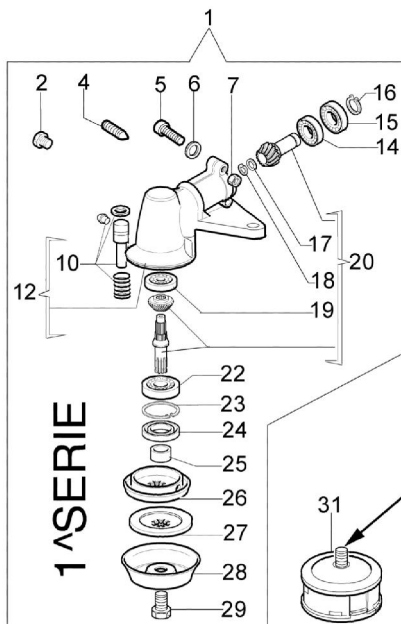

8550 BOSS Brushcutter - Bevel gear

8550 BOSS Brushcutter - Bevel gear

Ref.Nu	Qty	Part number	Description	Validity from	Validity till	Notes	Bulletin
1	1	61112072BR	Bevel gear Ø32				
2	1	4138428	Cap				
4	1	3805010	Screw				
5	1	3801016R	Screw				BT3-085-09/09
6	1	3833073R	Washer				BT3-085-09/09
7	1	3912005	Nut				
10	1	4174338A	Pin				
12	1	4174285	Gear case				
13	1	61110191	Gear case				BT3-085-09/09
14	1	3035040R	Bearing				
15	1	3035023R	Bearing				
16	1	3024012	Ring				
17	1	4138311A	Ring				
18	1	3025009	Ring				
19	1	3034218	Bearing				
20	1	4191233	Bevel gear set				
21	1	61112072BR	Bevel gear Ø32				BT3-085-09/09
22	1	3034012R	Bearing				
23	1	3025022R	Seeger				
24	1	3050023R	Seal ring				
25	1	4138668	Spacer				
26	1	4191247R	Hub				
27	1	4179088R	Flange				
28	1	61110074R	Guard				
29	1	61040074AR	Screw				
30	1	61110075R	Nut				
31	1	4199039AR	Compl. nylon head Ø3				
32	1	61040071R	Cap				
33	1	63019018	Compl. nylon head Ø3				
34	1	61112058	Bevel gear set				
35	1	61110072	Shaft