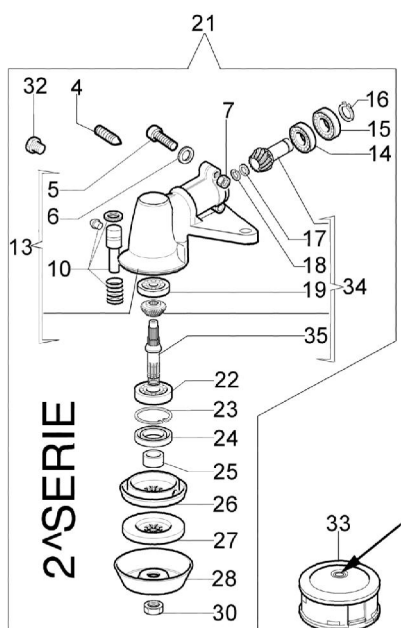

8550 BOSS Brushcutter - Bevel gear

8550 BOSS Brushcutter - Bevel gear

Ref.Nu	Qty	Part number	Description	Validity from	Validity till	Notes	Bulletin
1	1	61112072BR	Bevel gear Ø32				
2	1	4138428	Cap				
4	1	3805010	Screw				
5	1	3801016R	Screw				BT3-085-09/09
6	1	3833073R	Washer				BT3-085-09/09
7	1	3912005	Nut				
10	1	4174338A	Pin				
12	1	4174285	Gear case				
13	1	61110191	Gear case				BT3-085-09/09
14	1	3035040R	Bearing				
15	1	3035023R	Bearing				
16	1	3024012	Ring				
17	1	4138311A	Ring				
18	1	3025009	Ring				
19	1	3034218	Bearing				
20	1	4191233	Bevel gear set				
21	1	61112072BR	Bevel gear Ø32				BT3-085-09/09
22	1	3034012R	Bearing				
23	1	3025022R	Seeger				
24	1	3050023R	Seal ring				
25	1	4138668	Spacer				
26	1	4191247R	Hub				
27	1	4179088R	Flange				
28	1	61110074R	Guard				
29	1	61040074AR	Screw				
30	1	61110075R	Nut				
31	1	4199039AR	Compl. nylon head Ø3				
32	1	61040071R	Cap				
33	1	63019018	Compl. nylon head Ø3				
34	1	61112058	Bevel gear set				
35	1	61110072	Shaft