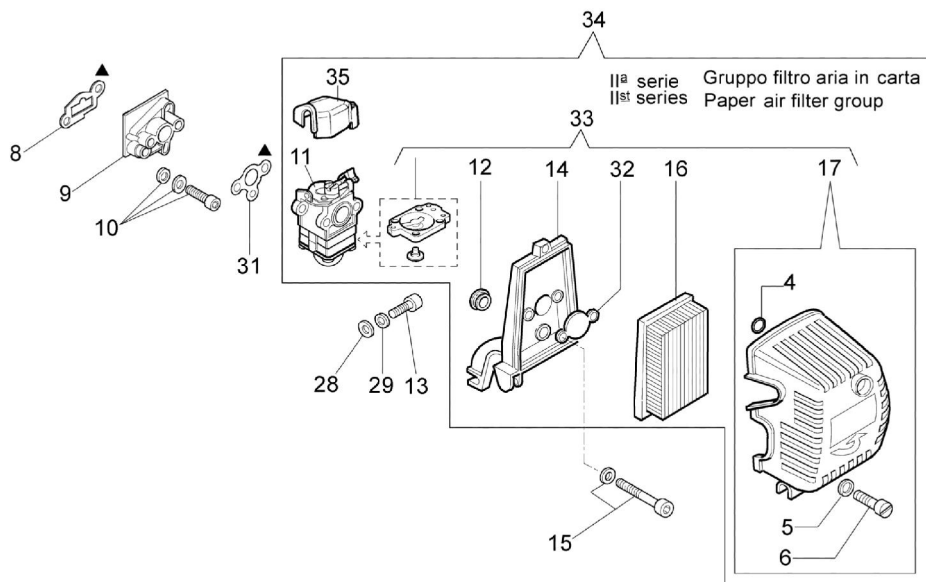

8550 BOSS Brushcutter - Fuel tank and air filter

8550 BOSS Brushcutter - Fuel tank and air filter

Ref.Nu	Qty	Part number	Description	Validity from	Validity till	Notes	Bulletin
1	1	61110098A	Carburetor set WYK-143A				
2	1	61112003	Filter support				
3	1	61110010AR	Air filter				
4	1	008200282	O-ring				
5	1	3916006	Washer				
6	1	3908036	Screw				
7	1	61112016	Filter cover				
8	1	61110006A	Gasket				
9	1	61110007A	Insulator				
10	2	4175124	Screw				
11	1	2318968AR	Carburetor WYK- 143B				
12	1	61120022	Gasket				
13	1	3801011	Screw				
14	1	61120024A	Filter support				BT3-078- 10/08
15	2	61112005	Screw				
16	1	61120018R	Air filter				
17	1	61122022	Filter cover				
18	1	61070011AR	Breather valve				
19	2	61110034	Hose				
20	2	4100415R	Hose				
21	1	4161211	Bush				
22	1	61070006	Gasket				
23	1	61070079R	Tank cap				
24	1	4098377	Band				
25	1	50010218R	Fuel filter				
26	1	61110028R	Tank				
27	1	61040015C	Stand				
28	4	3918005	Washer				
29	4	3819006R	Washer				
30	4	3801013R	Screw				
31	1	61110008A	Gasket				
32	1	61120020A	Plate				BT3-078- 10/08
33	1	61120025A	Exhauster kit				
34	1	61110098A	Carburetor set WYK-143A				
35	1	61120067	Cover				BT3-078- 10/08