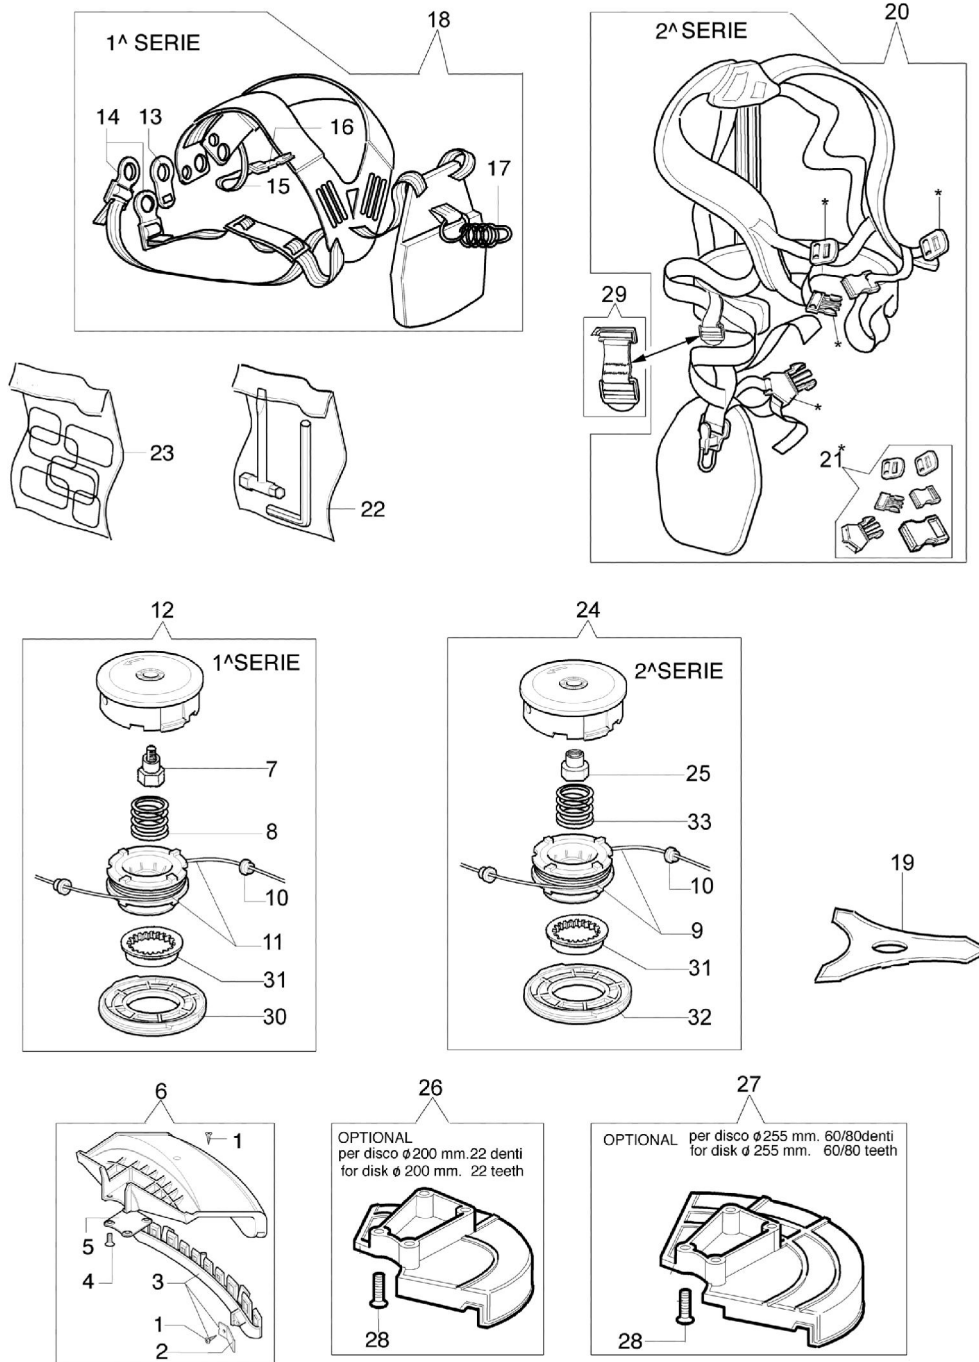

8550 BOSS Brushcutter - Accessories

8550 BOSS Brushcutter - Accessories

Ref.Nu	Qty	Part number	Description	Validity from	Validity till	Notes	Bulletin
1	2	3960040R	Screw				
2	1	4174275R	Blade				
3	1	4174283A	Skirt w/blade				
4	4	3802004CR	Screw				
5	1	4174278	Plate				
6	1	4192048A	Guard assy				
7	1	4199008B	Insert				
8	1	4199004	Spring				
9	1	63032003BR	Nylon spool d.3,5				
10	2	4199005A	Bushing				
11	1	4199031A	Nylon spool Ø3				
12	1	63019016	Compl. nylon head Ø3				
13	1	4174113A	Plate				
14	1	4174117A	Grip-end				
15	1	4174157	Tape red				
16	1	4174111A	Key				
17	1	4098812A	Spring				
18	1	4174163	Harness				
19	1	4095665R	Disk 3t				
20	1	63070002R	Harness				
21	1	63070025	Buckle set				
22	1	4191240	Tool kit				
23	1	61110053	Labels set				
24	1	61112061A	Compl. nylon head Ø3,5				
25	1	61110076	Insert				
26	1	4174280	Disc guard d.200				
27	1	4174279	Disc guard d.255				
28	4	3802004CR	Screw				
29	1	63070036	Hooking spring				
30	1	4199046	Cover				
31	1	63030004	Knob				
32	1	63030002	Cover				
33	1	63030007	Spring