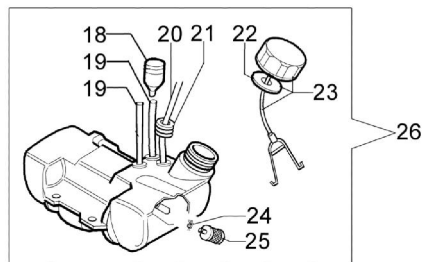

8550 BOSS Brushcutter - Fuel tank and air filter

8550 BOSS Brushcutter - Fuel tank and air filter

Ref.Nu	Qty	Part number	Description	Validity from	Validity till	Notes	Bulletin
1	1	61110098A	Carburetor set WYK-143A				
2	1	61112003	Filter support				
3	1	61110010AR	Air filter				
4	1	008200282	O-ring				
5	1	3916006	Washer				
6	1	3908036	Screw				
7	1	61112016	Filter cover				
8	1	61110006A	Gasket				
9	1	61110007A	Insulator				
10	2	4175124	Screw				
11	1	2318968AR	Carburetor WYK- 143B				
12	1	61120022	Gasket				
13	1	3801011	Screw				
14	1	61120024A	Filter support				BT3-078- 10/08
15	2	61112005	Screw				
16	1	61120018R	Air filter				
17	1	61122022	Filter cover				
18	1	61070011AR	Breather valve				
19	2	61110034	Hose				
20	2	4100415R	Hose				
21	1	4161211	Bush				
22	1	61070006	Gasket				
23	1	61070079R	Tank cap				
24	1	4098377	Band				
25	1	50010218R	Fuel filter				
26	1	61110028R	Tank				
27	1	61040015C	Stand				
28	4	3918005	Washer				
29	4	3819006R	Washer				
30	4	3801013R	Screw				
31	1	61110008A	Gasket				
32	1	61120020A	Plate				BT3-078- 10/08
33	1	61120025A	Exhauster kit				
34	1	61110098A	Carburetor set WYK-143A				
35	1	61120067	Cover				BT3-078- 10/08