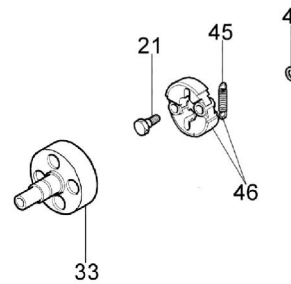

8550 BOSS Brushcutter - Starter Assy and clutch

8550 BOSS Brushcutter - Starter assy and clutch

Ref.Nu	Qty	Part number	Description	Validity from	Validity till	Notes	Bulletin
1	1	3912012	Nut				
2	4	4175089A	Screw				
3	1	61042004	Guard				
4	2	3818011A	Washer				
5	1	4191018BR	Starter pulley				
6	1	3906041	Screw				
7	1	3918006	Washer				
8	1	004000132R	Spring				
9	1	4098073R	Starter rope				
10	1	4191020A	Handle				
11	1	006000829	Washer				
12	1	4191144CR	Starter assy				
13	1	3933038	Nut				
14	2	4191016	Pawl				
15	2	4191017A	Spring				
16	2	3064010	Washer				
17	2	3024007	Ring				
18	1	4191143	Clutch driver				
19	1	3916010R	Washer				
20	1	61110081BR	Flywheel				
21	2	4191027FR	Pin				
22	2	3819006R	Washer				
23	2	3916005R	Sealing washer				
24	1	3908032R	Screw				
25	1	3819010	Washer				
26	1	3916006	Washer				
27	1	3049005	O-ring				
28	1	61250282R	Cable	sn 1761482608			BT3-112-01/12
28	1	61110105	Cable		sn 1761482607		BT3-112-01/12
29	1	4098064R	Spark plug cap				
30	1	61110153R	Ignition coil				
31	2	3801013R	Screw				
32	4	4175071AR	Screw				
33	1	4191030AR	Clutch drum				
34	1	3023008R	Plug				
35	1	3901008R	Screw				
36	1	3035042R	Bearing				
37	1	3025022R	Seeger				
38	1	4191278DR	Starter case				BT3-069-02/07, BT3-080-03/09