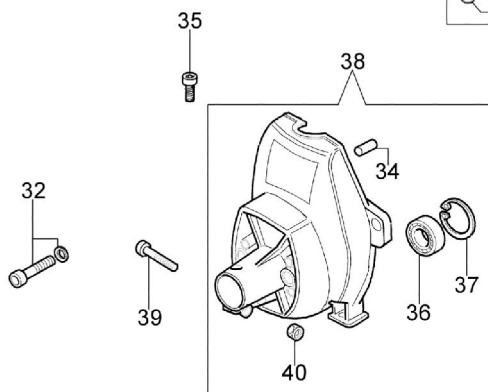

8550 BOSS Brushcutter - Starter Assy and clutch

8550 BOSS Brushcutter - Starter assy and clutch

Ref.Nu	Qty	Part number	Description	Validity from	Validity till	Notes	Bulletin
1	1	3912012	Nut				
2	4	4175089A	Screw				
3	1	61042004	Guard				
4	2	3818011A	Washer				
5	1	4191018BR	Starter pulley				
6	1	3906041	Screw				
7	1	3918006	Washer				
8	1	004000132R	Spring				
9	1	4098073R	Starter rope				
10	1	4191020A	Handle				
11	1	006000829	Washer				
12	1	4191144CR	Starter assy				
13	1	3933038	Nut				
14	2	4191016	Pawl				
15	2	4191017A	Spring				
16	2	3064010	Washer				
17	2	3024007	Ring				
18	1	4191143	Clutch driver				
19	1	3916010R	Washer				
20	1	61110081BR	Flywheel				
21	2	4191027FR	Pin				
22	2	3819006R	Washer				
23	2	3916005R	Sealing washer				
24	1	3908032R	Screw				
25	1	3819010	Washer				
26	1	3916006	Washer				
27	1	3049005	O-ring				
28	1	61250282R	Cable	sn 1761482608			BT3-112-01/12
28	1	61110105	Cable		sn 1761482607		BT3-112-01/12
29	1	4098064R	Spark plug cap				
30	1	61110153R	Ignition coil				
31	2	3801013R	Screw				
32	4	4175071AR	Screw				
33	1	4191030AR	Clutch drum				
34	1	3023008R	Plug				
35	1	3901008R	Screw				
36	1	3035042R	Bearing				
37	1	3025022R	Seeger				
38	1	4191278DR	Starter case				BT3-069-02/07, BT3-080-03/09