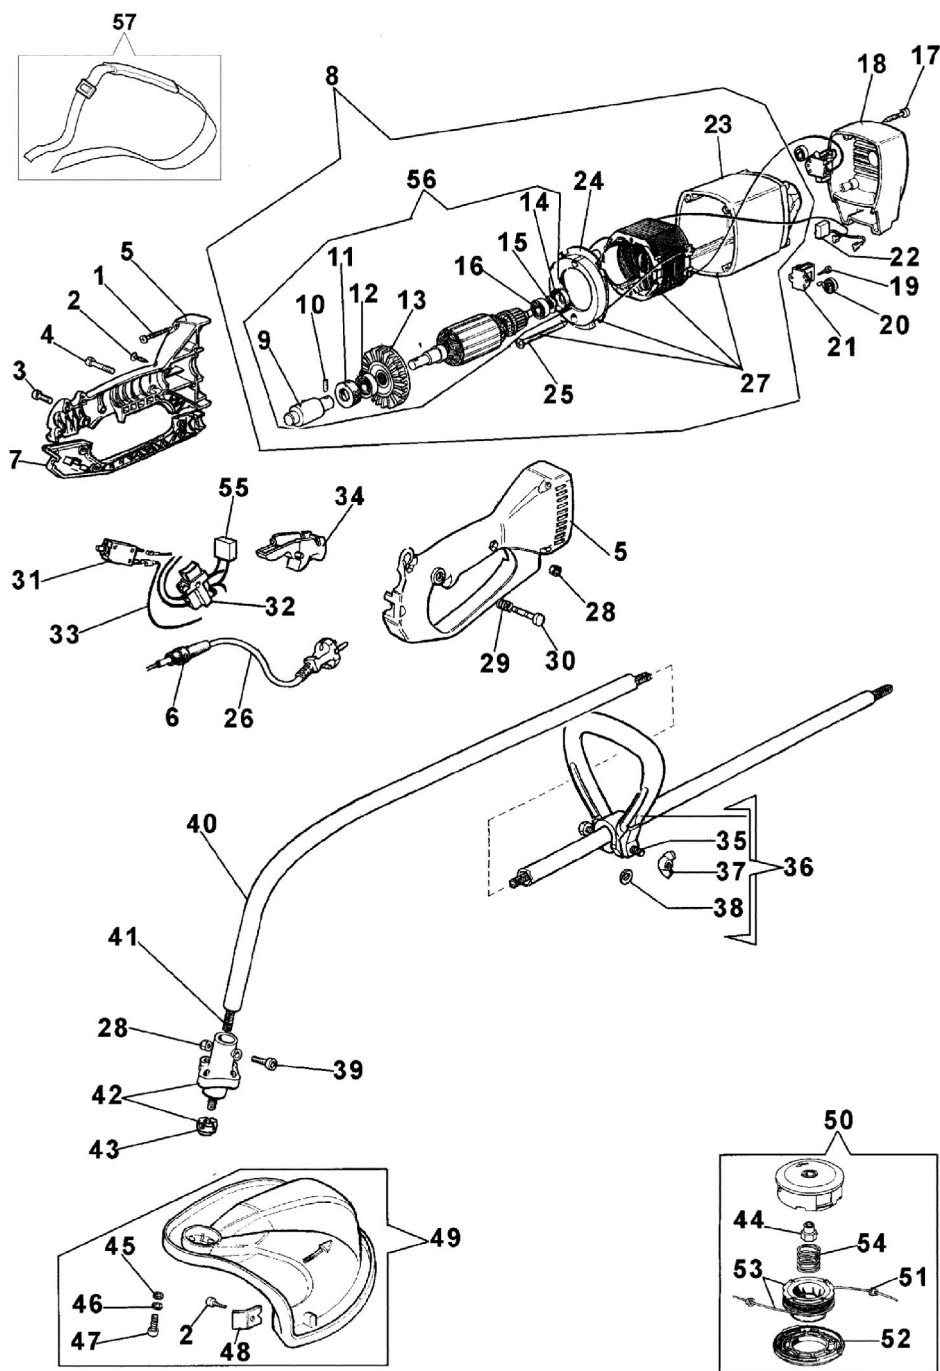

# 8100 Electric brushcutter - Complete illustrated parts list

## 8100 Electric brushcutter - Complete illustrated parts list

Ref.Nu	Qty	Part number	Description	Validity from	Validity till	Notes	Bulletin
1	4	3960034	Screw				
2	4	3960014	Screw				
3	1	3933058	Screw				
4	4	3960035	Screw				
5	1	4198142	Compl. handle				
6	1	011200084A	Grommet				
7	1	4198128B	Cover				
8	1	4198007R	Motor				
9	1	070000121	Joint				
10	1	3022019	Pin				
11	1	011500087	Clutch cover				
12	1	3035235	Bearing				
13	1	011500036	Fan				
14	1	011500086	Clutch cover				
15	1	011500033	Ring				
16	1	3035234	Bearing				
17	1	3960035	Screw				
18	1	070000180	Cover				
19	2	3960061AR	Screw				
20	2	011500051	Spring				
21	2	011500052	Brush holder				
22	2	011500345	Brush				
23	1	070000220	Motor housing				
24	1	011500466	Deflector				
25	2	3960036	Screw				
26	1	4198010A	Cable				
27	1	070000225	Stator				
28	3	3914003R	Nut				
29	1	4198020R	Spring				
30	1	4198006	Pin				
31	1	2317022	Circuit breaker				
32	1	2317015	Button				
33	1	4198060	Cable				
34	1	4198005A	Throttle lever				
35	1	3906053	Screw				
36	1	4162042A	Handle				
37	1	3915006	Nut				
38	1	3916006	Washer				
39	1	3801016R	Screw				
40	1	4198141	Tube Ø22				
41	1	4198015A	Drive shaft				
42	1	4198168R	Hub				
43	1	4198167	Flange				
44	1	4199011AR	Collar screw				BT3-075-

Ref.Nu	Qty	Part number	Description	Validity from	Validity till	Notes	Bulletin
45	3	3918010R	Washer				06/08
46	3	3819006R	Washer				
47	3	3801013R	Screw				
48	1	4174275R	Blade				
49	1	4198114B	Guard assy				
50	1	4199040R	Tap'n go head with 2 nylon lines Ø2				BT3-075- 06/08
51	2	4199005A	Bushing				BT3-075- 06/08
52	1	4199035AR	Cover				BT3-075- 06/08
52	1	4199026B	Cover				
53	1	4199045R	Nylon spool				BT3-075- 06/08
53	1	4199024B	Nylon spool				BT3-075- 06/08
54	1	4199004	Spring				BT3-075- 06/08
55	1	4198107	Condenser				
56	1	070000177R	Rotor				
57	1	4160463AR	Harness				