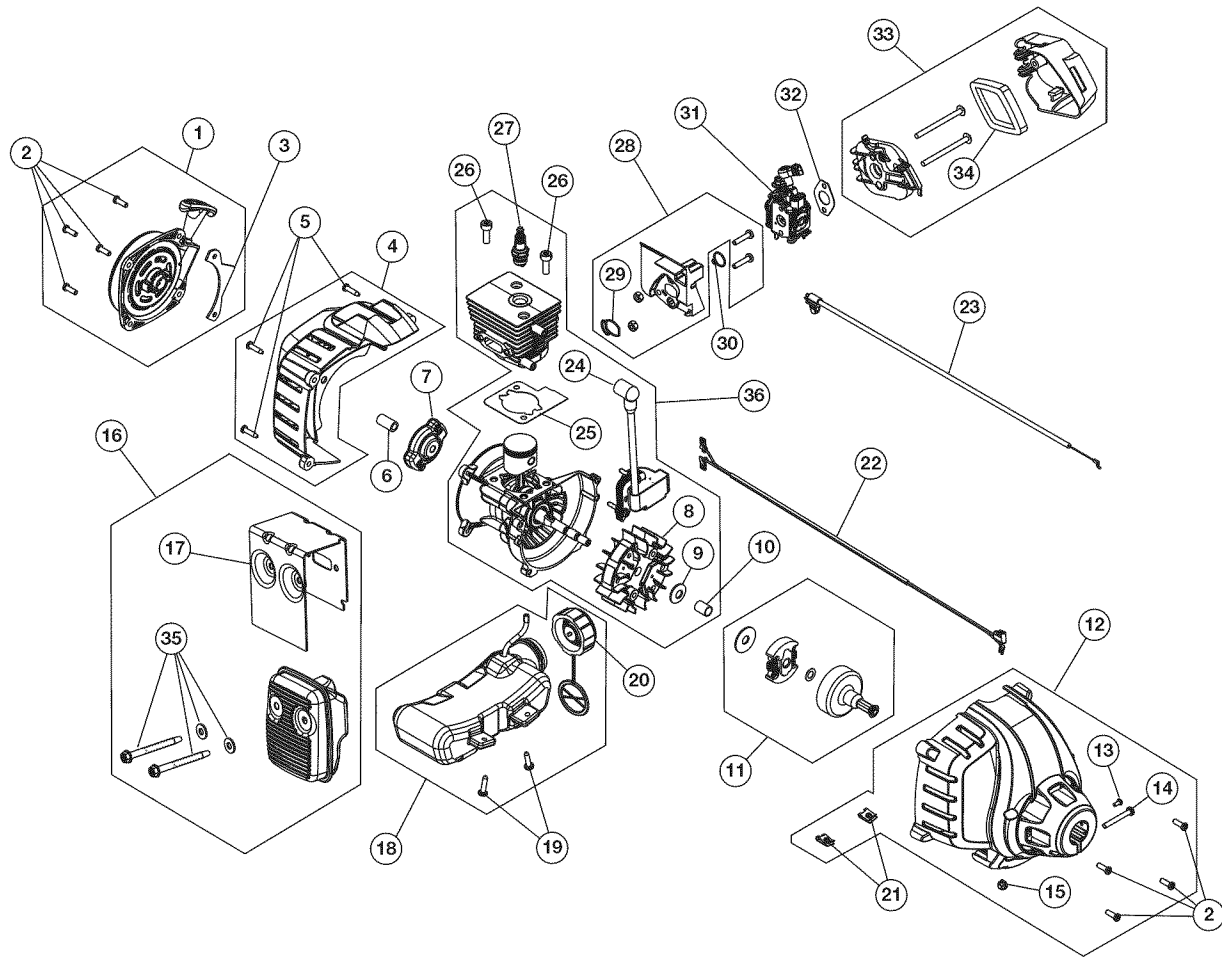

REPLACEMENT PARTS - MODEL 316.791191

2-CYCLE GAS TRIMMER

<u>Item</u>	<u>Part No.</u>	<u>Description</u>	<u>Item</u>	<u>Part No.</u>	<u>Description</u>
1	753-06282	Rear Cover Assembly (includes 2 & 3)	19	791-181930	Tank Screw
2	791-181862	Starter Screw	20	753-05057	Fuel Cap
3	753-06244	Starter Assembly Guard (includes 2)	21	791-182366	U-Shaped Nut
4	753-06245	Rear Engine Cover (includes 5)	22	753-05877	Lead Wires
5	791-181345	Cover Screw	23	753-06251	Throttle Cable
6	753-06104	Adapter	24	753-06303	Module Assembly
7	753-06091	Pawl Assembly	25	753-06440	Cylinder Gasket
8	753-06499	Flywheel Assembly	26	753-05703	Cylinder Bolt
9	753-06247	Washer	27	753-06193	Spark Plug
10	753-06248	Spacer	28	753-06189	Insulator Assembly (includes 29)
11	753-05860	Clutch Assembly	29	753-06184	Insulator O-Ring
12	753-06285	Clutch Cover Assembly (includes 2, 13-15 & 21)	30	753-06185	Carburetor O-Ring
13	791-182519	Anti-Rotation Screw	31	753-06288	Carburetor
14	753-04003	Clamp Screw	32	753-06253	Carburetor Gasket
15	791-180217	Clamp Nut	33	753-06500	Aircleaner Assembly (includes 34)
16	753-06418	Muffler Assembly (includes 17 & 35)	34	753-06417	Aircleaner Filter
17	753-06419	Muffler Gasket	35	753-06294	Muffler Screw
18	753-06250	Fuel Tank Assembly (includes 19 & 20)	36	753-06501	Short Block Assembly (includes Crankcase, Cylinder, Piston, 8-10 & 24-27)