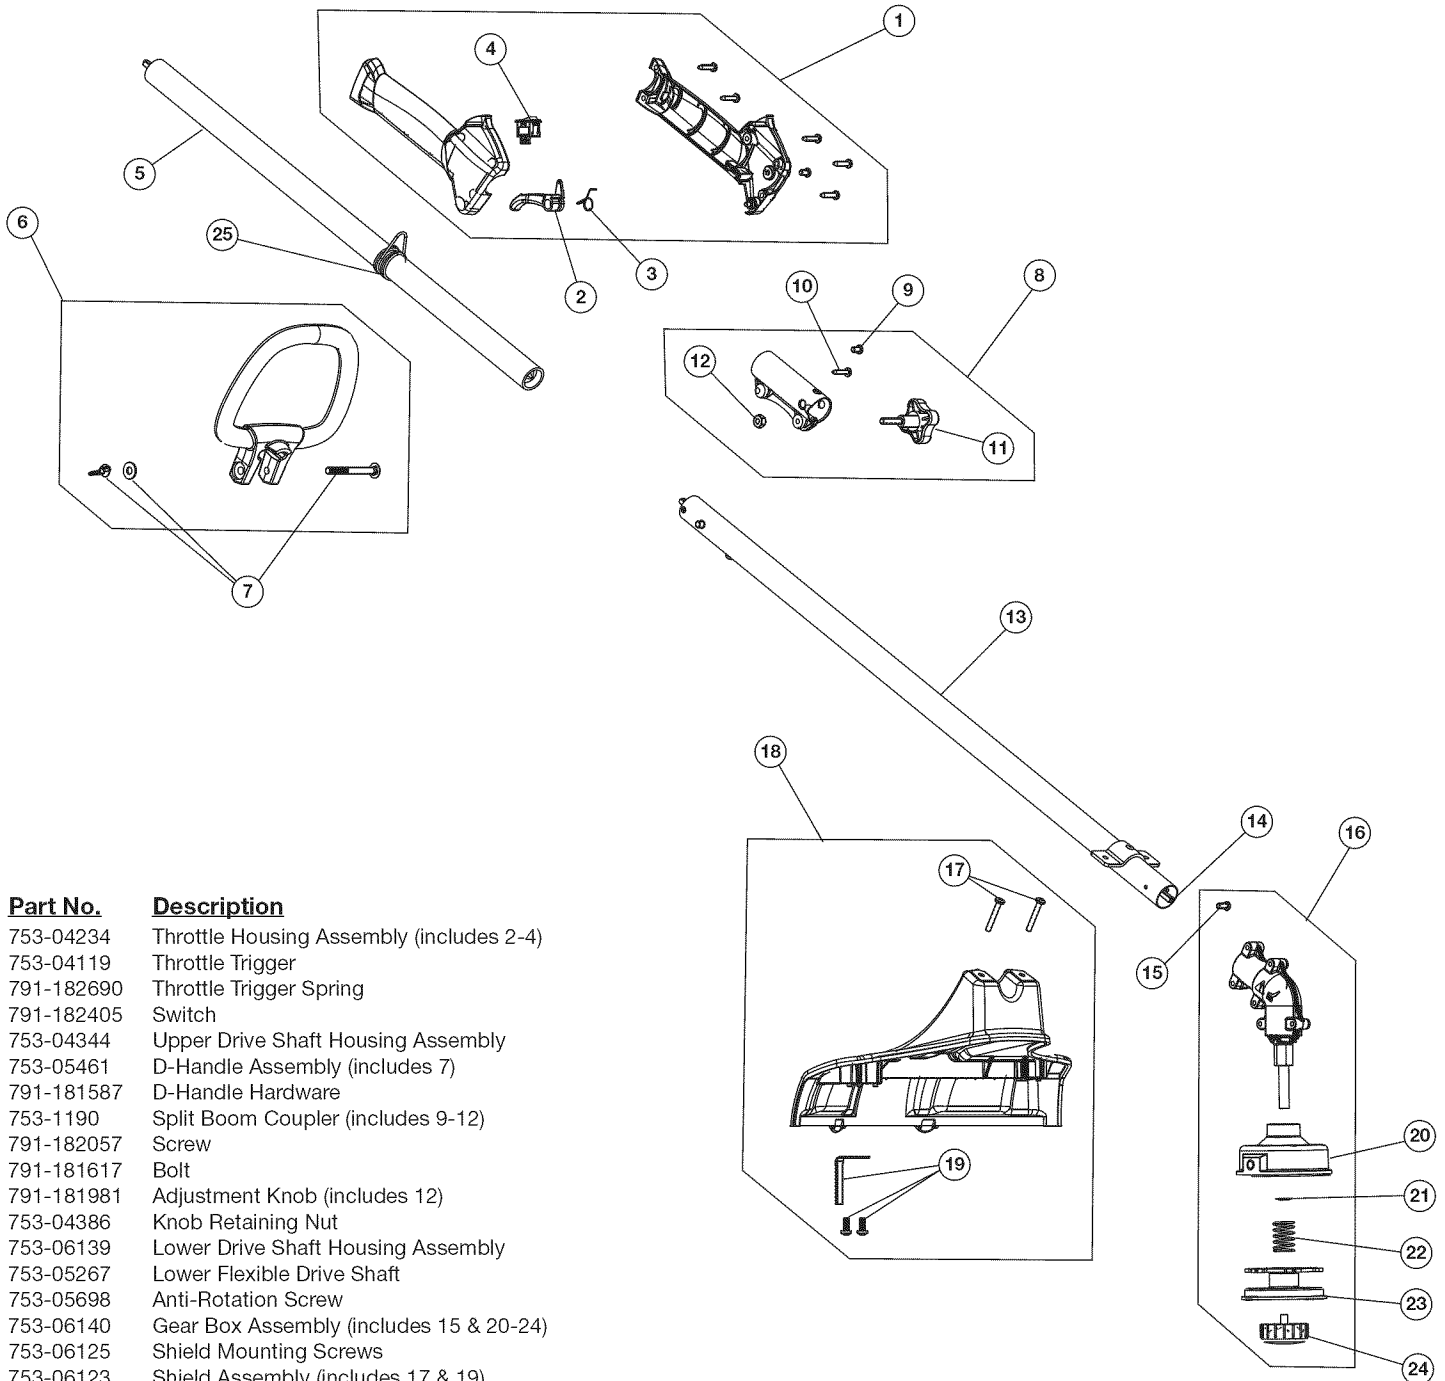

# REPLACEMENT PARTS - MODEL 316.791191 2-CYCLE GAS TRIMMER

Item	Part No.	Description
1	753-04234	Throttle Housing Assembly (includes 2-4)
2	753-04119	Throttle Trigger
3	791-182690	Throttle Trigger Spring
4	791-182405	Switch
5	753-04344	Upper Drive Shaft Housing Assembly
6	753-05461	D-Handle Assembly (includes 7)
7	791-181587	D-Handle Hardware
8	753-1190	Split Boom Coupler (includes 9-12)
9	791-182057	Screw
10	791-181617	Bolt
11	791-181981	Adjustment Knob (includes 12)
12	753-04386	Knob Retaining Nut
13	753-06139	Lower Drive Shaft Housing Assembly
14	753-05267	Lower Flexible Drive Shaft
15	753-05698	Anti-Rotation Screw
16	753-06140	Gear Box Assembly (includes 15 & 20-24)
17	753-06125	Shield Mounting Screws
18	753-06123	Shield Assembly (includes 17 & 19)
19	753-06126	Blade Assembly
20	753-04284	Outer Spool Assembly
21	791-610660	Retainer
22	791-610317B	Spring
23	753-1155	Inner Reel
24	791-153066B	Bump Knob Assembly
25	791-610327	Shoulder Strap Clip
*	753-1156	.095 Line Reel & Line Assembly
*	791-682075B	Shoulder Strap