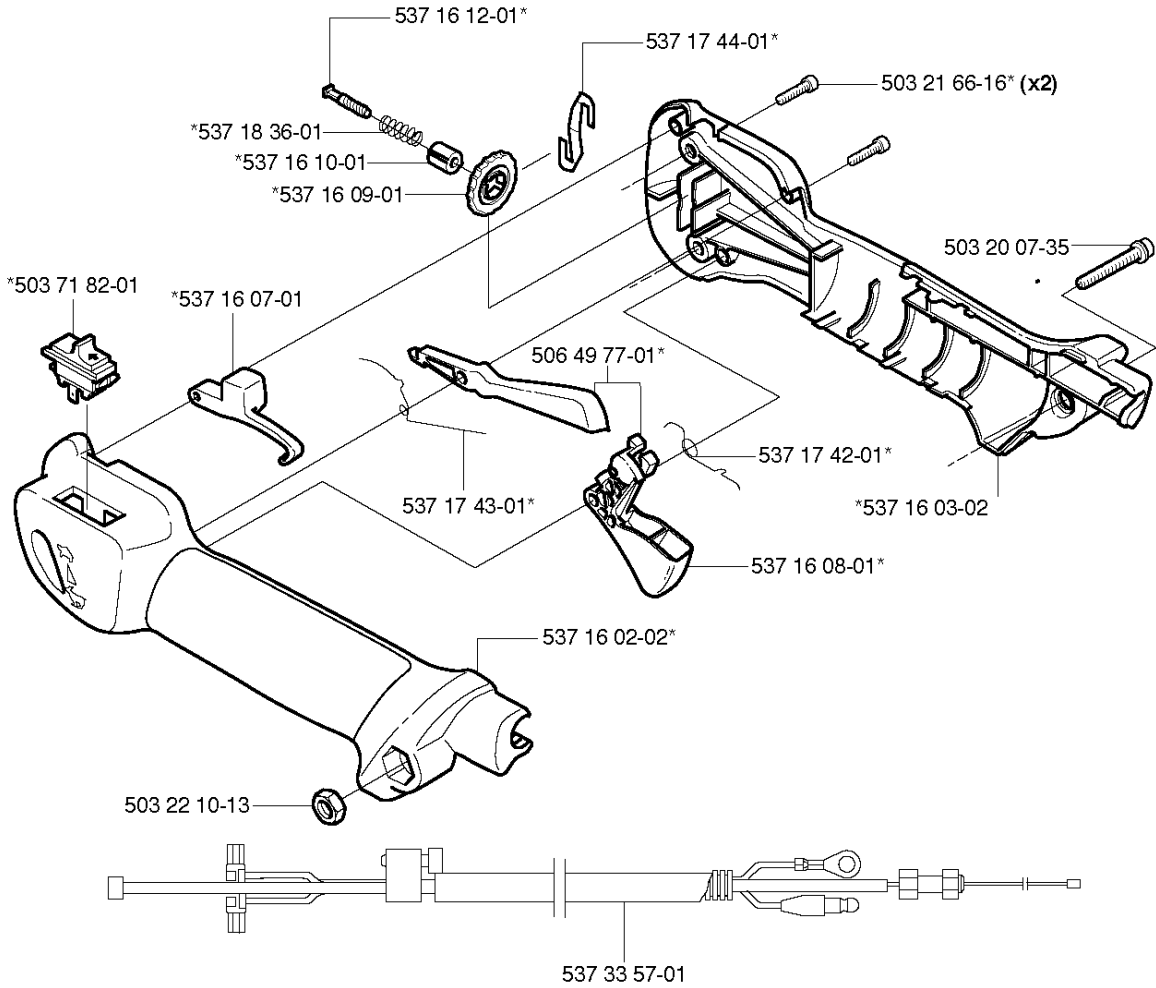

**R** 524R  
GUARDS  
\*compl 503 93 42-02

\*compl 537 29 95-01

Код	Описание	Замечание	КОЛ Наб.
502 27 22-01	SAW BLADE GUARD		1
503 21 07-16	SCREW IHSCST		1
503 21 75-16	SCREW IHSCFT		4
503 79 88-01	Нож для обрез.веток 80 см		1
503 93 42-02	COMBI GUARD		1
537 04 75-01	Пластина		1
537 29 34-01	АДАПТЕР ДЛЯ КАНИС."АСПЕН"		1
537 29 95-01	SAW BLADE GUARD		1
725 23 68-71	SCREW EHHM		2

**F** 524R  
HANDLE & CONTROLS

\*compl 537 18 35-07

Код	Описание	Замечание	КОЛ Наб.
503 20 07-35	SCREW IHSCFM		1
503 21 66-16	SCREW IHSCT		2
503 22 10-13	HEXAGON NUT		1
503 71 82-01	MICRO SWITCH		1
506 49 77-01	THROTTLE CONTROL		1
537 16 02-02	Рукоятка	Replaced by 537 18 35-07 HANDLE SYSTEM cpl	1
537 16 02-09	Рукоятка	Without hole for Steering wheel assy	1
537 16 03-02	Рукоятка		1
537 16 07-01	STARTER THROTTLE LOC		1
537 16 08-01	THROTTLE TRIGGER		1
537 16 09-01	STEERING-WHEEL	Does not fit with HANDLE HALF 537 16 02-09	1
537 16 10-01	Втулка	Does not fit with HANDLE HALF 537 16 02-09	1
537 16 12-01	SCREW	Does not fit with HANDLE HALF 537 16 02-09	1
537 17 42-01	SPRING THROTTLE TRIG		1
537 17 43-01	Пружина		1
537 17 44-01	Пружина	Does not fit with HANDLE HALF 537 16 02-09	1
537 18 35-07	HANDLE SYSTEM		1
537 18 36-01	Пружина	Does not fit with HANDLE HALF 537 16 02-09	1
537 33 57-01	Кабель 225H		1