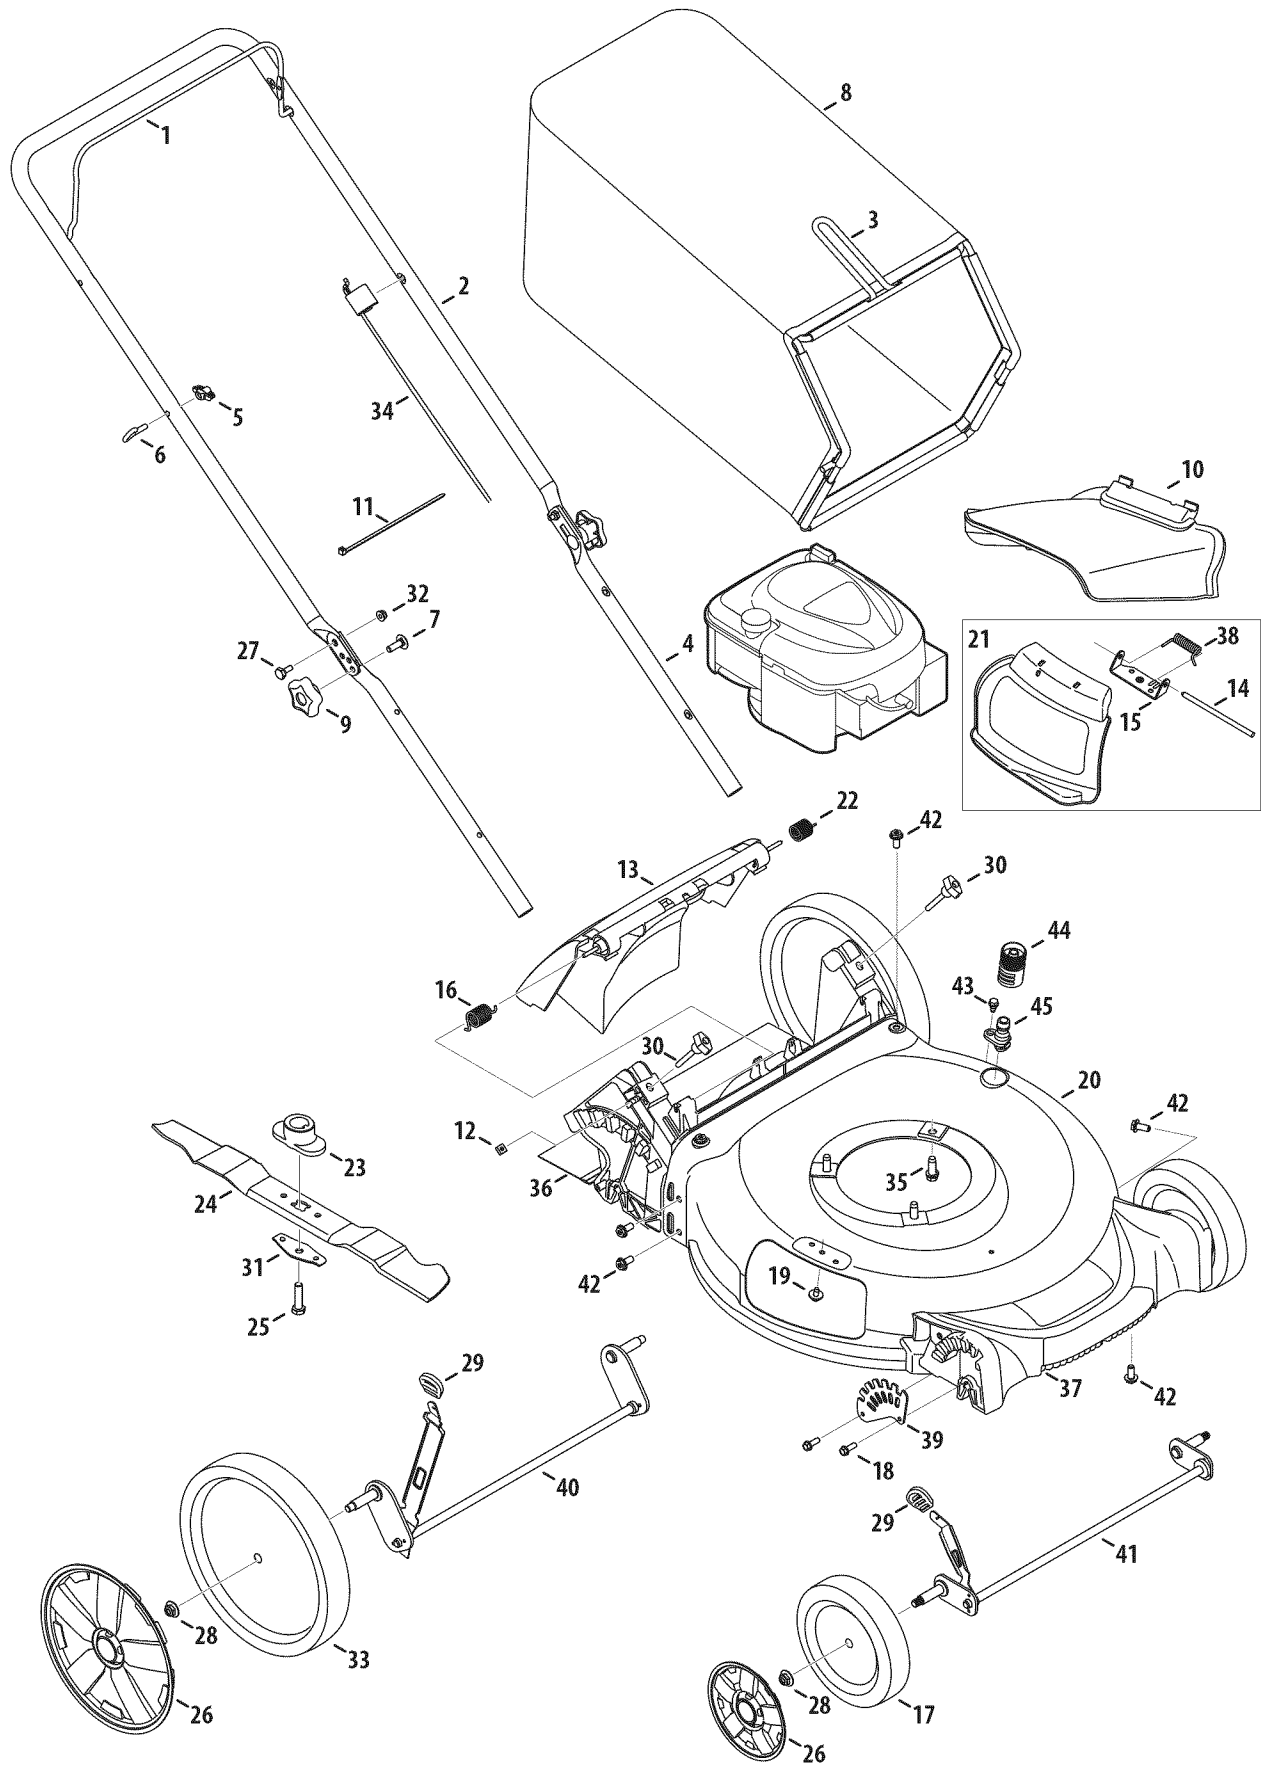

PARTS LIST

Craftsman Mower — Model No. 247.370340

PARTS LIST

Craftsman Mower — Model No. 247.370340

Ref. No.	Part No.	Description
1	747-05184A	Blade Control
2	749-04681-0637	Upper Handle
3	747-05450	Grass Catcher Frame
4	749-04608A-0637	Lower Handle
5	720-0279	Wing Nut
6	710-1205	Rope Guide
7	710-04998	Carriage Screw ,5/16-18
8	964-04154	Grass Bag
9	720-04072A	Hand Knob
10	731-07486	Side Chute
11	725-0157	Cable Tie
12	712-04222	Nut, Sq., 1/4-20
13	631-04369A	Rear Discharge Door Assembly
14	747-0710A	Hinge Pin
15	787-01779	Chute Deflector Bracket
16	732-04673	Torsion Spring - RH
17	634-04642	Wheel, 7 x 2
18	710-0895	Screw, 1/4-15 x .750
19	710-05073	Screw, 1/4-20 x .500
20	787-01874B-4044	Deck - 21"
21	987-02516	Hinged Mulch Plug Assembly
22	732-04674	Torsion Spring - LH
23	748-04096	Blade Adapter
24	942-0741A	Mulching Blade

Ref. No.	Part No.	Description
25	710-1044	Screw , 3/8-24 x 1.50
26	731-07531	Hub Cap - Front
	731-07533	Hub Cap - Rear
27	738-04419A	Sldr. Screw, .375 x .126 x 1/4-20
28	712-04217	Flange Lock Nut, 3/8-16
29	720-04130	Adjustment Lever Knob
30	720-04123A	Wing Nut
31	736-0524B	Blade Bell Support
32	712-04064	Nut, Flange Lock, 1/4-20
33	634-04630	Wheel, 11 x 2
34	946-04661	Control Cable
35	710-04683A	TT Screw, 3/8-16 x 1.0
36	731-07203	Trail shield
37	731-07174A	Front Cover
38	732-1014C	Torsion Spring
39	787-01818A-0637	Front Height Adjuster Plate
40	911-04144A	Rear Axle Assembly
41	911-04143B	Front Axle Assembly
42	710-04995A	Screw, 5/16-14 x .750
43	738-04278	Shldr. Screw, 1/4-20 x .50
44	921-04041	Water Nozzle Adapter
45	731-07487	Deck Wash Nozzle
N/A		Engine (see breakdown)
		B & S Model No. 126M02-6863-F1