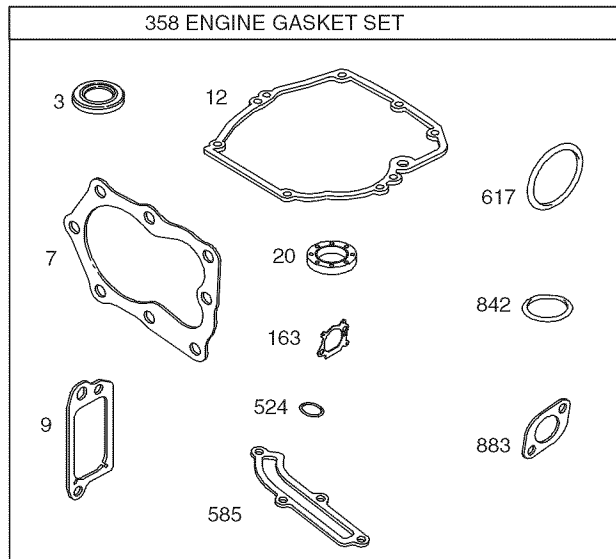

PARTS LIST

Craftsman Engine Model No. 126M02-6863-F1 For Craftsman Mower Model No. 247.370340

1036E MISSIONS LABEL

PARTS LIST

Craftsman Engine Model No. 126M02-6863-F1 For Craftsman Mower Model No. 247.370340

PARTS LIST

Craftsman Engine Model No. 126M02-6863-F1 For Craftsman Mower Model No. 247.370340

Ref. No.	Part No.	Description
1	590401	Cylinder Assembly
3	299819s	Seal-Oil (Magneto Side)
4	493279	Sump-Engine
5	590411	Head-Cylinder
7	799875	Gasket-Cylinder Head
8	590395	Breather Assembly
9	699472	Gasket-Breather
10	691125	Screw (Breather Assembly)
11	691781	Tube-Breather
11A	691923	Tube-Breather
12	692232	Gasket-Crankcase
13	590422	Screw (Cylinder Head)
15	691680	Plug-Oil Drain
16	797017	Crankshaft
20	399781s	Seal-Oil (PTO Side)
22	691092	Screw (Crankcase Cover/Sump)
23	691987	Flywheel
24	222698s	Key-Flywheel
25	590404	Piston Assembly (Standard)
	590405	Piston Assembly (.020" Oversize)
26	590402	Ring Set (Standard)
	590403	Ring Set (.020" Oversize)
27	691588	Lock-Piston Pin
28	298909	Pin-Piston
29	797306	Rod-Connecting
32	691664	Screw (Connecting Rod) (Short)
32A	695759	Screw (Connecting Rod) (Long)
33	590394	Valve-Exhaust
34	590393	Valve-Intake
35	691270	Spring-Valve (Intake)
36	691270	Spring-Valve (Exhaust)
37	793756	Guard-Flywheel
40	692194	Keeper-Valve
43	691997	Slinger-Governor/Oil
45	690548	Tappet-Valve
46	691449	Camshaft
48	N/A	Short Block (Not available at this printing)