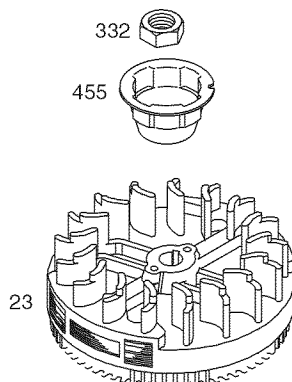

PARTS LIST

Craftsman Engine Model No. 126M02-6863-F1 For Craftsman Mower Model No. 247.370340

1036E MISSIONS LABEL