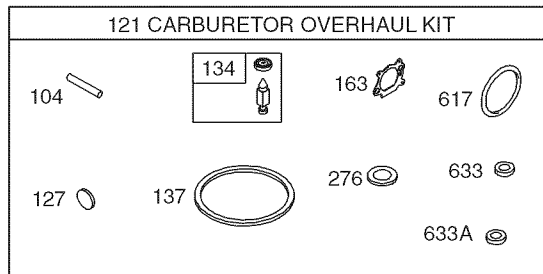

PARTS LIST

Craftsman Engine Model No. 126M02-6863-F1 For Craftsman Mower Model No. 247.370340

1036E MISSIONS LABEL

PARTS LIST

Craftsman Engine Model No. 126M02-6863-F1 For Craftsman Mower Model No. 247.370340

PARTS LIST

Craftsman Engine Model No. 126M02-6863-F1 For Craftsman Mower Model No. 247.370340

Ref. No.	Part No.	Description
1	590401	Cylinder Assembly
3	299819s	Seal-Oil (Magneto Side)
4	493279	Sump-Engine
5	590411	Head-Cylinder
7	799875	Gasket-Cylinder Head
8	590395	Breather Assembly
9	699472	Gasket-Breather
10	691125	Screw (Breather Assembly)
11	691781	Tube-Breather
11A	691923	Tube-Breather
12	692232	Gasket-Crankcase
13	590422	Screw (Cylinder Head)
15	691680	Plug-Oil Drain
16	797017	Crankshaft
20	399781s	Seal-Oil (PTO Side)
22	691092	Screw (Crankcase Cover/Sump)
23	691987	Flywheel
24	222698s	Key-Flywheel
25	590404	Piston Assembly (Standard)
	590405	Piston Assembly (.020" Oversize)
26	590402	Ring Set (Standard)
	590403	Ring Set (.020" Oversize)
27	691588	Lock-Piston Pin
28	298909	Pin-Piston
29	797306	Rod-Connecting
32	691664	Screw (Connecting Rod) (Short)
32A	695759	Screw (Connecting Rod) (Long)
33	590394	Valve-Exhaust
34	590393	Valve-Intake
35	691270	Spring-Valve (Intake)
36	691270	Spring-Valve (Exhaust)
37	793756	Guard-Flywheel
40	692194	Keeper-Valve
43	691997	Slinger-Governor/Oil
45	690548	Tappet-Valve
46	691449	Camshaft
48	N/A	Short Block (Not available at this printing)