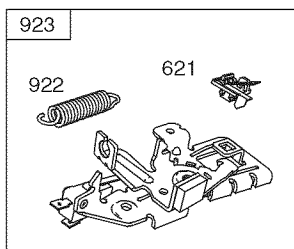

PARTS LIST

Craftsman Engine Model No. 126M02-6863-F1 For Craftsman Mower Model No. 247.370340

1036E MISSIONS LABEL