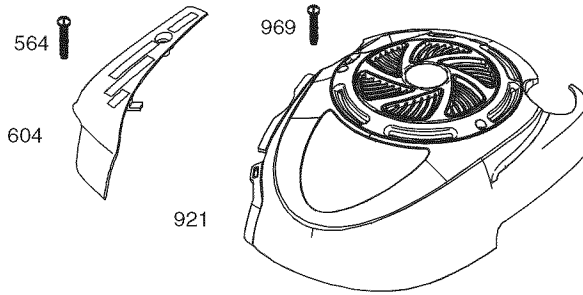

PARTS LIST

Craftsman Engine Model No. 126M02-6863-F1 For Craftsman Mower Model No. 247.370340

1036E MISSIONS LABEL