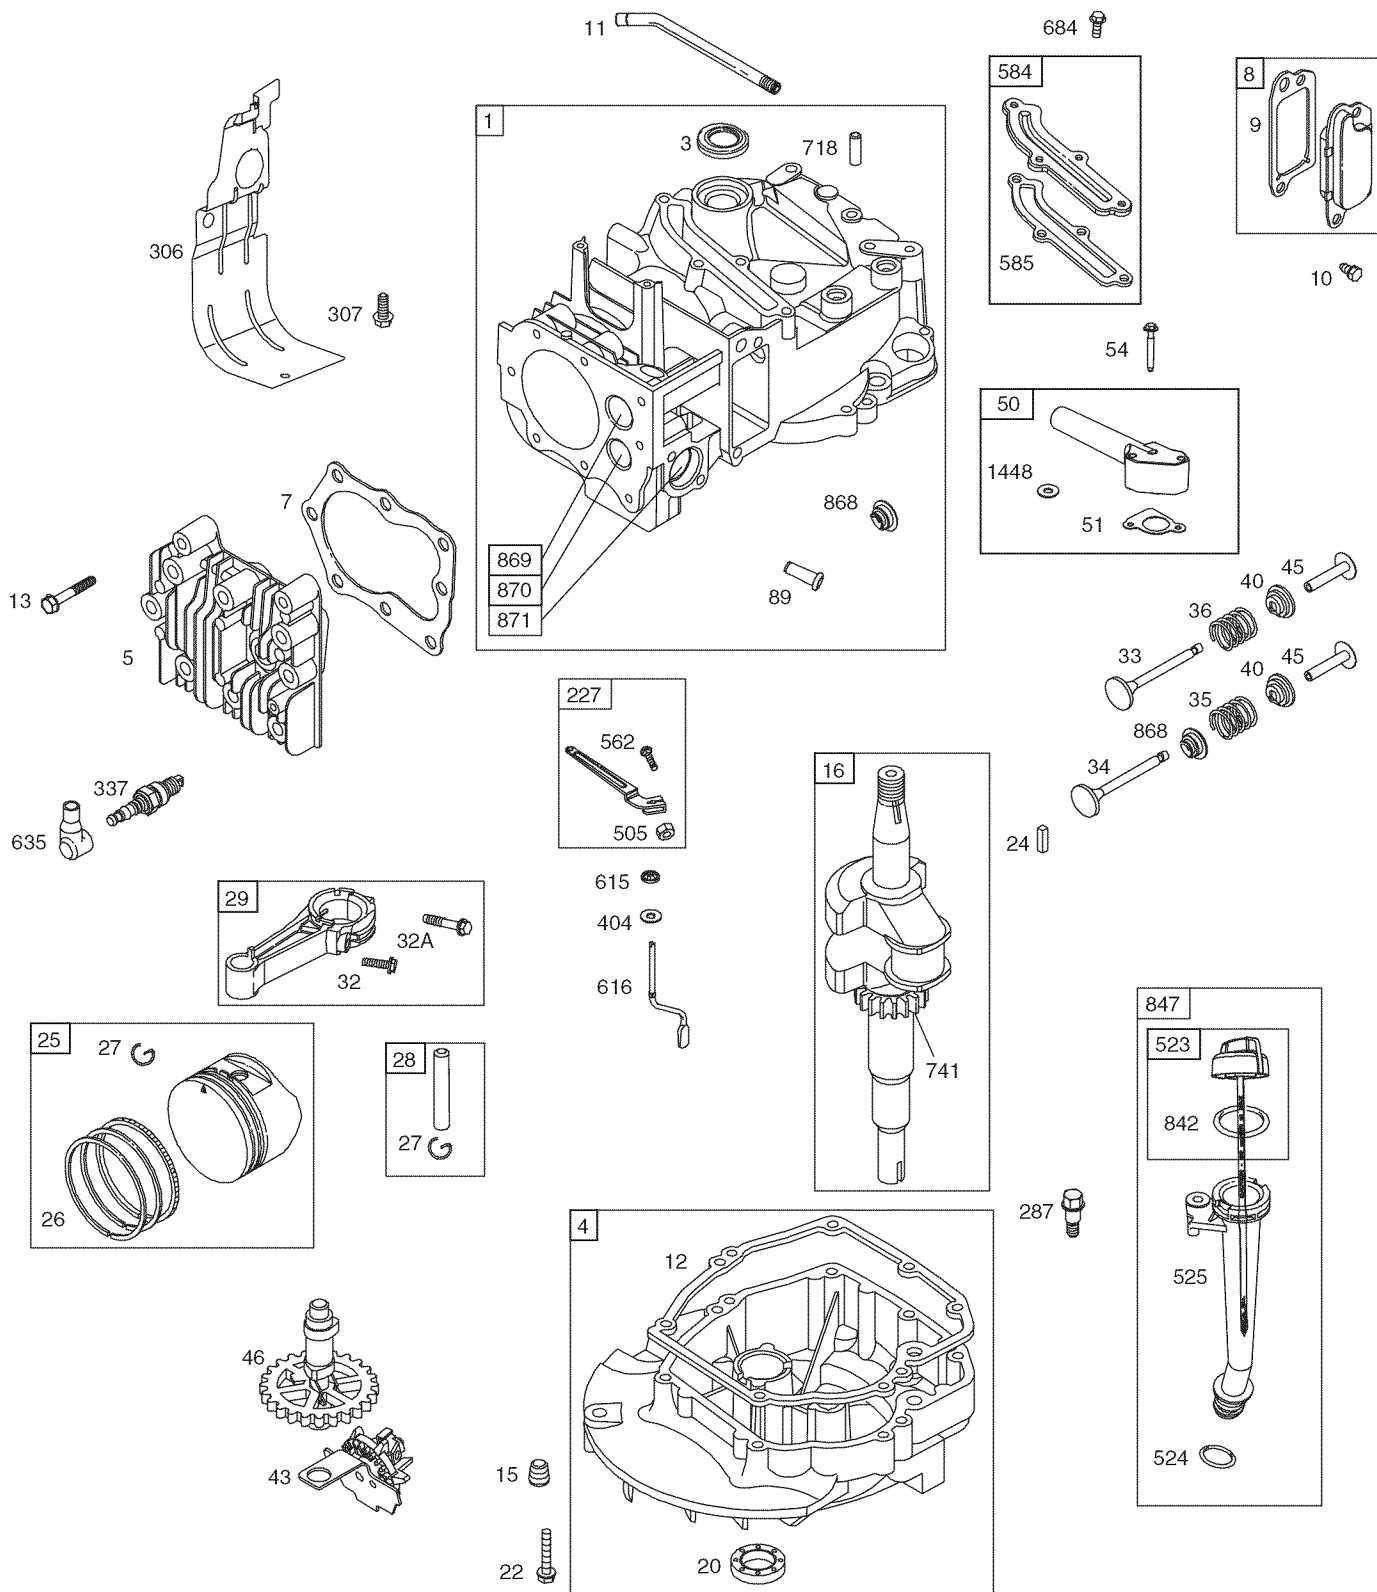

PARTS LIST

Craftsman Mower — Model No. 247.370340

Ref. No.	Part No.	Description
1	747-05184A	Blade Control
2	749-04681-0637	Upper Handle
3	747-05450	Grass Catcher Frame
4	749-04608A-0637	Lower Handle
5	720-0279	Wing Nut
6	710-1205	Rope Guide
7	710-04998	Carriage Screw ,5/16-18
8	964-04154	Grass Bag
9	720-04072A	Hand Knob
10	731-07486	Side Chute
11	725-0157	Cable Tie
12	712-04222	Nut, Sq., 1/4-20
13	631-04369A	Rear Discharge Door Assembly
14	747-0710A	Hinge Pin
15	787-01779	Chute Deflector Bracket
16	732-04673	Torsion Spring - RH
17	634-04642	Wheel, 7 x 2
18	710-0895	Screw, 1/4-15 x .750
19	710-05073	Screw, 1/4-20 x .500
20	787-01874B-4044	Deck - 21"
21	987-02516	Hinged Mulch Plug Assembly
22	732-04674	Torsion Spring - LH
23	748-04096	Blade Adapter
24	942-0741A	Mulching Blade

Ref. No.	Part No.	Description
25	710-1044	Screw , 3/8-24 x 1.50
26	731-07531	Hub Cap - Front
	731-07533	Hub Cap - Rear
27	738-04419A	Sldr. Screw, .375 x .126 x 1/4-20
28	712-04217	Flange Lock Nut, 3/8-16
29	720-04130	Adjustment Lever Knob
30	720-04123A	Wing Nut
31	736-0524B	Blade Bell Support
32	712-04064	Nut, Flange Lock, 1/4-20
33	634-04630	Wheel, 11 x 2
34	946-04661	Control Cable
35	710-04683A	TT Screw, 3/8-16 x 1.0
36	731-07203	Trail shield
37	731-07174A	Front Cover
38	732-1014C	Torsion Spring
39	787-01818A-0637	Front Height Adjuster Plate
40	911-04144A	Rear Axle Assembly
41	911-04143B	Front Axle Assembly
42	710-04995A	Screw, 5/16-14 x .750
43	738-04278	Shldr. Screw, 1/4-20 x .50
44	921-04041	Water Nozzle Adapter
45	731-07487	Deck Wash Nozzle
N/A		Engine (see breakdown)
		B & S Model No. 126M02-6863-F1

PARTS LIST

Craftsman Engine Model No. 126M02-6863-F1 For Craftsman Mower Model No. 247.370340

48 SHORTB LOCK

10580 PERATOR'SM ANUAL

1329 REPLACEMENT ENGINE

1330 REPAIR MANUAL