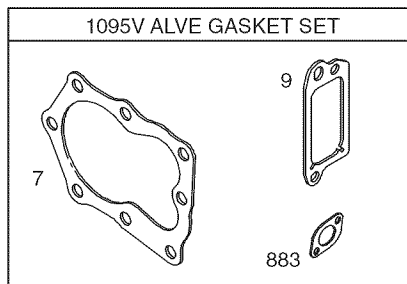

PARTS LIST

Craftsman Engine Model No. 126M02-6863-F1 For Craftsman Mower Model No. 247.370340

1036E MISSIONS LABEL

PARTS LIST

Craftsman Engine Model No. 126M02-6863-F1 For Craftsman Mower Model No. 247.370340

PARTS LIST

Craftsman Engine Model No. 126M02-6863-F1 For Craftsman Mower Model No. 247.370340

Ref. No.	Part No.	Description
1	590401	Cylinder Assembly
3	299819s	Seal-Oil (Magneto Side)
4	493279	Sump-Engine
5	590411	Head-Cylinder
7	799875	Gasket-Cylinder Head
8	590395	Breather Assembly
9	699472	Gasket-Breather
10	691125	Screw (Breather Assembly)
11	691781	Tube-Breather
11A	691923	Tube-Breather
12	692232	Gasket-Crankcase
13	590422	Screw (Cylinder Head)
15	691680	Plug-Oil Drain
16	797017	Crankshaft
20	399781s	Seal-Oil (PTO Side)
22	691092	Screw (Crankcase Cover/Sump)
23	691987	Flywheel
24	222698s	Key-Flywheel
25	590404	Piston Assembly (Standard)
	590405	Piston Assembly (.020" Oversize)
26	590402	Ring Set (Standard)
	590403	Ring Set (.020" Oversize)
27	691588	Lock-Piston Pin
28	298909	Pin-Piston
29	797306	Rod-Connecting
32	691664	Screw (Connecting Rod) (Short)
32A	695759	Screw (Connecting Rod) (Long)
33	590394	Valve-Exhaust
34	590393	Valve-Intake
35	691270	Spring-Valve (Intake)
36	691270	Spring-Valve (Exhaust)
37	793756	Guard-Flywheel
40	692194	Keeper-Valve
43	691997	Slinger-Governor/Oil
45	690548	Tappet-Valve
46	691449	Camshaft
48	N/A	Short Block (Not available at this printing)