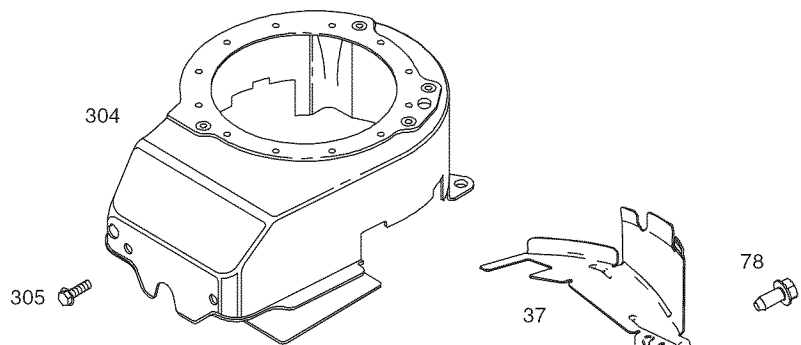

PARTS LIST

Craftsman Engine Model No. 126M02-6863-F1 For Craftsman Mower Model No. 247.370340

1036E MISSIONS LABEL