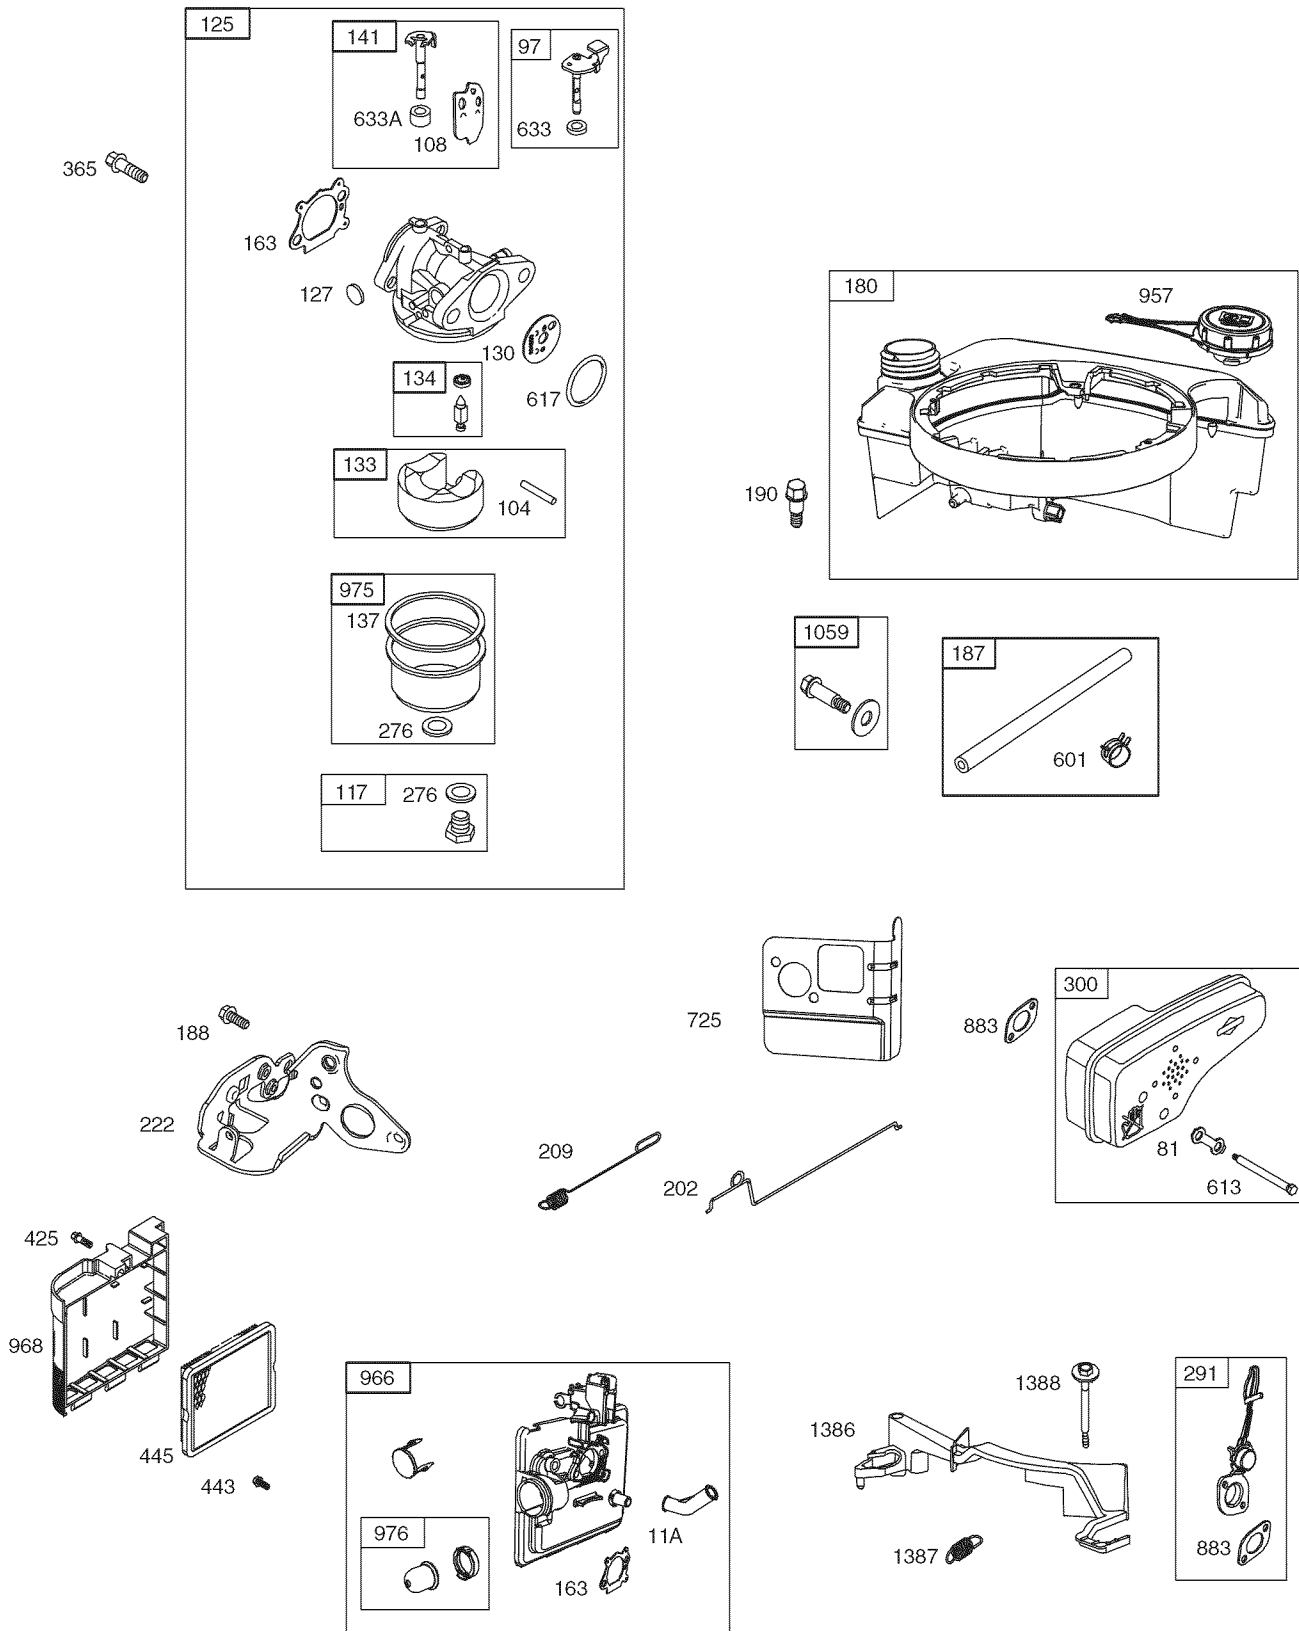

PARTS LIST

Craftsman Engine Model No. 126M02-6863-F1 For Craftsman Mower Model No. 247.370340