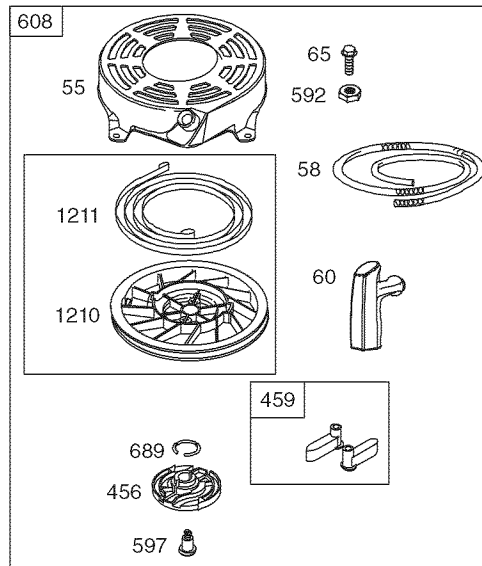

PARTS LIST

Craftsman Engine Model No. 126M02-6863-F1 For Craftsman Mower Model No. 247.370340

1036E MISSIONS LABEL