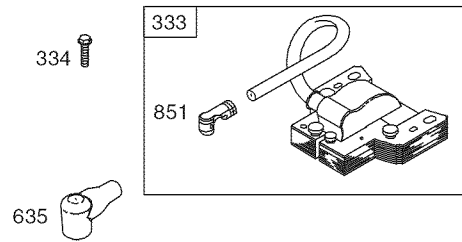

PARTS LIST

Craftsman Engine Model No. 126M02-6863-F1 For Craftsman Mower Model No. 247.370340

1036E MISSIONS LABEL