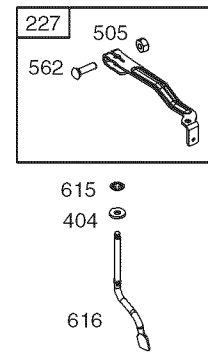

PARTS LIST

Craftsman Mower — Model No. 247.370000

Ref. No.	Part No.	Description
1	747-05184A	Blade Control
2	749-04680-0637	Upper Handle
3	710-0895	Screw, 1/4-15 x .750
4	749-04608A-0637	Lower Handle
5	720-0279	Wing Nut
6	710-1205	Rope Guide
7	710-04998	Carriage Screw ,5/16-18
8	710-04995A	Screw, 5/16-14 x .750
9	720-04072A	Hand Knob
10	731-07486	Side Chute
11	725-0157	Cable Tie
12	712-04222	Nut, Sq., 1/4-20
13	911-04143B	Front Axle Assembly
14	747-0710A	Hinge Pin
15	787-01779	Chute Deflector Bracket
16	911-04142	Rear Axle Assembly
17	734-04562	Wheel, 7 x 1.8
18	931-04486A	Rear Baffle
19	710-05073	Screw, 1/4-20 x .500
20	787-01869A-4043	Deck - 21"
21	987-02516	Hinged Mulch Plug Assembly
22	787-01818A-0637	Front Height Adjuster Plate
23	748-0376E	Blade Adapter
24	942-0741A	Mulching Blade
25	710-1044	Screw , 3/8-24 x 1.50
26	732-1014C	Torsion Spring
27	738-04419A	Sldr. Screw, .375 x .126 x 1/4-20
28	712-04217	Flange Lock Nut, 3/8-16
29	720-04130	Adjustment Lever Knob
30	720-04123A	Wing Nut
31	736-0524B	Blade Bell Support
32	712-04064	Nut, Flange Lock, 1/4-20
33	734-04563	Wheel, 8 x 1.8
34	946-0957	Control Cable
35	710-04683A	TT Screw, 3/8-16 x 1.0
36	731-07203	Trail shield
37	731-07078A	Front Cover
N/A		Engine (see breakdown) B & S Model No. 09P702-0008-F1

PARTS LIST

Craftsman Engine Model No. 09P702-0008-F1 For Craftsman Mower Model No. 247.370000

48 SHORTB LOCK

10580 PERATOR'SM ANUAL

1329 REPLACEMENT ENGINE

1330R EPAIRM ANUAL