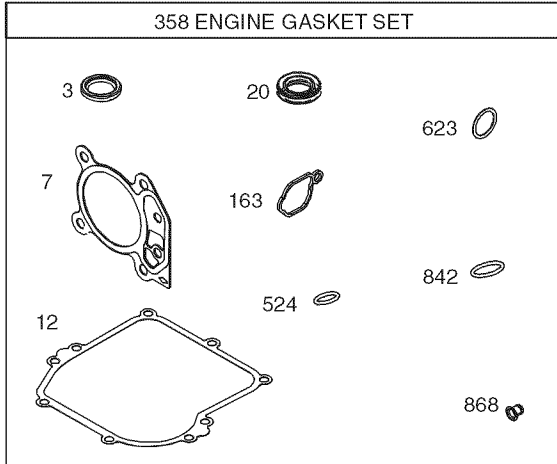

PARTS LIST

Craftsman Engine Model No. 09P702-0008-F1 For Craftsman Mower Model No. 247.370000

PARTS LIST

Craftsman Engine Model No. 09P702-0008-F1 For Craftsman Mower Model No. 247.370000

Ref. No.	Part No.	Description
1	590519	Cylinder Assembly
3	299819s	Kit-Bushing/Seal (Magneto Side)
4	590569	Sump-Engine
5	590525	Head-Cylinder
7	799586	Gasket-Cylinder Head
11	590522	Tube-Breather
12	799587	Gasket-Crankcase
13	590512	Screw (Cylinder Head)
16	590538	Crankshaft
20	391483s	Seal-Oil (PTO Side)
22	692551	Screw (Crankcase Cover/Sump) (1/4-20 x1.19)
22A	590763	Screw (Crankcase Cover/Sump) (1/4-20 x.78)
23	590544	Flywheel
24	222698s	Key-Flywheel (Aluminum)
25	590521	Piston Assembly (Standard)
26	590523	Ring Set (Standard)
27	691588	Lock-Piston Pin
28	699659	Pin-Piston
29	590518	Rod-Connecting
32	691664	Screw (Connecting Rod)
33	590531	Valve-Exhaust
34	590530	Valve-Intake
35	590532	Spring-Valve (Intake)
36	590532	Spring-Valve (Exhaust)
37	590582	Guard-Flywheel
40	590528	Retainer-Valve