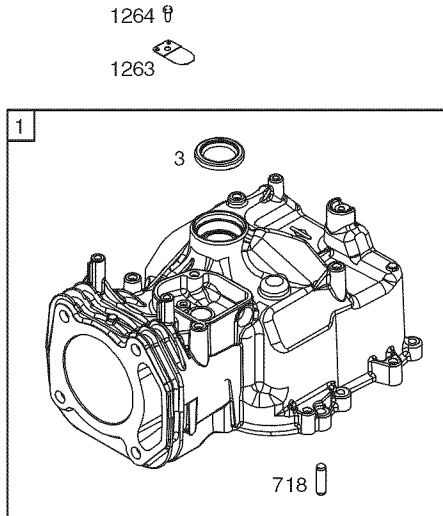

PARTS LIST

Craftsman Mower — Model No. 247.370000

Ref. No.	Part No.	Description
1	747-05184A	Blade Control
2	749-04680-0637	Upper Handle
3	710-0895	Screw, 1/4-15 x .750
4	749-04608A-0637	Lower Handle
5	720-0279	Wing Nut
6	710-1205	Rope Guide
7	710-04998	Carriage Screw ,5/16-18
8	710-04995A	Screw, 5/16-14 x .750
9	720-04072A	Hand Knob
10	731-07486	Side Chute
11	725-0157	Cable Tie
12	712-04222	Nut, Sq., 1/4-20
13	911-04143B	Front Axle Assembly
14	747-0710A	Hinge Pin
15	787-01779	Chute Deflector Bracket
16	911-04142	Rear Axle Assembly
17	734-04562	Wheel, 7 x 1.8
18	931-04486A	Rear Baffle
19	710-05073	Screw, 1/4-20 x .500
20	787-01869A-4043	Deck - 21"
21	987-02516	Hinged Mulch Plug Assembly
22	787-01818A-0637	Front Height Adjuster Plate
23	748-0376E	Blade Adapter
24	942-0741A	Mulching Blade
25	710-1044	Screw , 3/8-24 x 1.50
26	732-1014C	Torsion Spring
27	738-04419A	Sldr. Screw, .375 x .126 x 1/4-20
28	712-04217	Flange Lock Nut, 3/8-16
29	720-04130	Adjustment Lever Knob
30	720-04123A	Wing Nut
31	736-0524B	Blade Bell Support
32	712-04064	Nut, Flange Lock, 1/4-20
33	734-04563	Wheel, 8 x 1.8
34	946-0957	Control Cable
35	710-04683A	TT Screw, 3/8-16 x 1.0
36	731-07203	Trail shield
37	731-07078A	Front Cover
N/A		Engine (see breakdown) B & S Model No. 09P702-0008-F1

PARTS LIST

Craftsman Engine Model No. 09P702-0008-F1 For Craftsman Mower Model No. 247.370000

48 SHORTB LOCK

10580 PERATOR'SM ANUAL

1329 REPLACEMENT ENGINE

1330R EPAIRM ANUAL