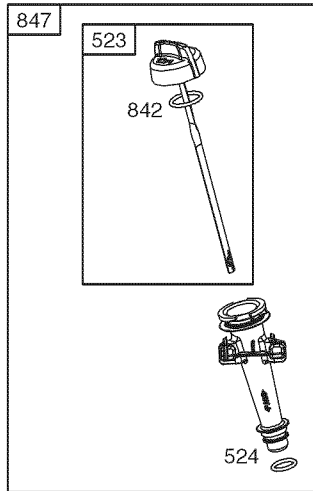

PARTS LIST

Craftsman Mower — Model No. 247.370000

Ref. No.	Part No.	Description
1	747-05184A	Blade Control
2	749-04680-0637	Upper Handle
3	710-0895	Screw, 1/4-15 x .750
4	749-04608A-0637	Lower Handle
5	720-0279	Wing Nut
6	710-1205	Rope Guide
7	710-04998	Carriage Screw ,5/16-18
8	710-04995A	Screw, 5/16-14 x .750
9	720-04072A	Hand Knob
10	731-07486	Side Chute
11	725-0157	Cable Tie
12	712-04222	Nut, Sq., 1/4-20
13	911-04143B	Front Axle Assembly
14	747-0710A	Hinge Pin
15	787-01779	Chute Deflector Bracket
16	911-04142	Rear Axle Assembly
17	734-04562	Wheel, 7 x 1.8
18	931-04486A	Rear Baffle
19	710-05073	Screw, 1/4-20 x .500
20	787-01869A-4043	Deck - 21"
21	987-02516	Hinged Mulch Plug Assembly
22	787-01818A-0637	Front Height Adjuster Plate
23	748-0376E	Blade Adapter
24	942-0741A	Mulching Blade
25	710-1044	Screw , 3/8-24 x 1.50
26	732-1014C	Torsion Spring
27	738-04419A	Sldr. Screw, .375 x .126 x 1/4-20
28	712-04217	Flange Lock Nut, 3/8-16
29	720-04130	Adjustment Lever Knob
30	720-04123A	Wing Nut
31	736-0524B	Blade Bell Support
32	712-04064	Nut, Flange Lock, 1/4-20
33	734-04563	Wheel, 8 x 1.8
34	946-0957	Control Cable
35	710-04683A	TT Screw, 3/8-16 x 1.0
36	731-07203	Trail shield
37	731-07078A	Front Cover
N/A		Engine (see breakdown) B & S Model No. 09P702-0008-F1

PARTS LIST

Craftsman Engine Model No. 09P702-0008-F1 For Craftsman Mower Model No. 247.370000

48 SHORTB LOCK

10580 PERATOR'SM ANUAL

1329 REPLACEMENT ENGINE

1330R EPAIRM ANUAL