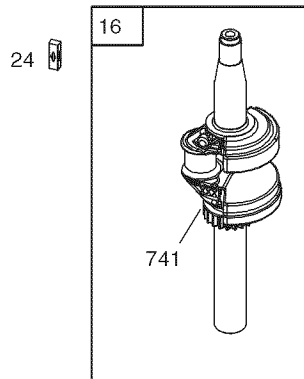

PARTS LIST

Craftsman Mower — Model No. 247.370000

Ref. No.	Part No.	Description
1	747-05184A	Blade Control
2	749-04680-0637	Upper Handle
3	710-0895	Screw, 1/4-15 x .750
4	749-04608A-0637	Lower Handle
5	720-0279	Wing Nut
6	710-1205	Rope Guide
7	710-04998	Carriage Screw ,5/16-18
8	710-04995A	Screw, 5/16-14 x .750
9	720-04072A	Hand Knob
10	731-07486	Side Chute
11	725-0157	Cable Tie
12	712-04222	Nut, Sq., 1/4-20
13	911-04143B	Front Axle Assembly
14	747-0710A	Hinge Pin
15	787-01779	Chute Deflector Bracket
16	911-04142	Rear Axle Assembly
17	734-04562	Wheel, 7 x 1.8
18	931-04486A	Rear Baffle
19	710-05073	Screw, 1/4-20 x .500
20	787-01869A-4043	Deck - 21"
21	987-02516	Hinged Mulch Plug Assembly
22	787-01818A-0637	Front Height Adjuster Plate
23	748-0376E	Blade Adapter
24	942-0741A	Mulching Blade
25	710-1044	Screw , 3/8-24 x 1.50
26	732-1014C	Torsion Spring
27	738-04419A	Sldr. Screw, .375 x .126 x 1/4-20
28	712-04217	Flange Lock Nut, 3/8-16
29	720-04130	Adjustment Lever Knob
30	720-04123A	Wing Nut
31	736-0524B	Blade Bell Support
32	712-04064	Nut, Flange Lock, 1/4-20
33	734-04563	Wheel, 8 x 1.8
34	946-0957	Control Cable
35	710-04683A	TT Screw, 3/8-16 x 1.0
36	731-07203	Trail shield
37	731-07078A	Front Cover
N/A		Engine (see breakdown) B & S Model No. 09P702-0008-F1

PARTS LIST

Craftsman Engine Model No. 09P702-0008-F1 For Craftsman Mower Model No. 247.370000

48 SHORTB LOCK

10580 PERATOR'SM ANUAL

1329 REPLACEMENT ENGINE

1330R EPAIRM ANUAL