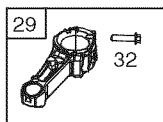

PARTS LIST

Craftsman Mower — Model No. 247.370000

Ref. No.	Part No.	Description
1	747-05184A	Blade Control
2	749-04680-0637	Upper Handle
3	710-0895	Screw, 1/4-15 x .750
4	749-04608A-0637	Lower Handle
5	720-0279	Wing Nut
6	710-1205	Rope Guide
7	710-04998	Carriage Screw ,5/16-18
8	710-04995A	Screw, 5/16-14 x .750
9	720-04072A	Hand Knob
10	731-07486	Side Chute
11	725-0157	Cable Tie
12	712-04222	Nut, Sq., 1/4-20
13	911-04143B	Front Axle Assembly
14	747-0710A	Hinge Pin
15	787-01779	Chute Deflector Bracket
16	911-04142	Rear Axle Assembly
17	734-04562	Wheel, 7 x 1.8
18	931-04486A	Rear Baffle
19	710-05073	Screw, 1/4-20 x .500
20	787-01869A-4043	Deck - 21"
21	987-02516	Hinged Mulch Plug Assembly
22	787-01818A-0637	Front Height Adjuster Plate
23	748-0376E	Blade Adapter
24	942-0741A	Mulching Blade
25	710-1044	Screw , 3/8-24 x 1.50
26	732-1014C	Torsion Spring
27	738-04419A	Sldr. Screw, .375 x .126 x 1/4-20
28	712-04217	Flange Lock Nut, 3/8-16
29	720-04130	Adjustment Lever Knob
30	720-04123A	Wing Nut
31	736-0524B	Blade Bell Support
32	712-04064	Nut, Flange Lock, 1/4-20
33	734-04563	Wheel, 8 x 1.8
34	946-0957	Control Cable
35	710-04683A	TT Screw, 3/8-16 x 1.0
36	731-07203	Trail shield
37	731-07078A	Front Cover
N/A		Engine (see breakdown) B & S Model No. 09P702-0008-F1

PARTS LIST

Craftsman Engine Model No. 09P702-0008-F1 For Craftsman Mower Model No. 247.370000

48 SHORTB LOCK

10580 PERATOR'SM ANUAL

1329 REPLACEMENT ENGINE

1330R EPAIRM ANUAL