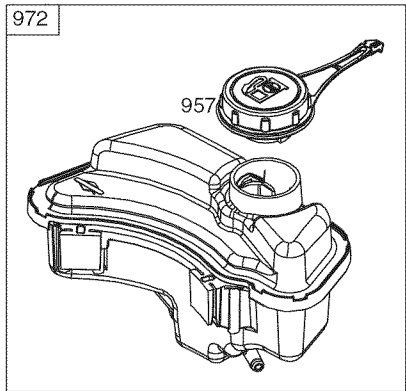

PARTS LIST

Craftsman Engine Model No. 09P702-0008-F1 For Craftsman Mower Model No. 247.370000