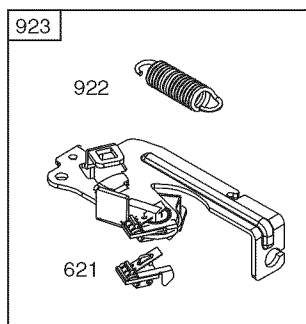

PARTS LIST

Craftsman Engine Model No. 09P702-0008-F1 For Craftsman Mower Model No. 247.370000

1036 EMISSIONS LABEL