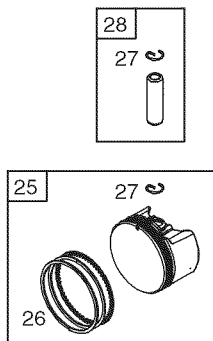

PARTS LIST

Craftsman Mower — Model No. 247.370000

Ref. No.	Part No.	Description
1	747-05184A	Blade Control
2	749-04680-0637	Upper Handle
3	710-0895	Screw, 1/4-15 x .750
4	749-04608A-0637	Lower Handle
5	720-0279	Wing Nut
6	710-1205	Rope Guide
7	710-04998	Carriage Screw ,5/16-18
8	710-04995A	Screw, 5/16-14 x .750
9	720-04072A	Hand Knob
10	731-07486	Side Chute
11	725-0157	Cable Tie
12	712-04222	Nut, Sq., 1/4-20
13	911-04143B	Front Axle Assembly
14	747-0710A	Hinge Pin
15	787-01779	Chute Deflector Bracket
16	911-04142	Rear Axle Assembly
17	734-04562	Wheel, 7 x 1.8
18	931-04486A	Rear Baffle
19	710-05073	Screw, 1/4-20 x .500
20	787-01869A-4043	Deck - 21"
21	987-02516	Hinged Mulch Plug Assembly
22	787-01818A-0637	Front Height Adjuster Plate
23	748-0376E	Blade Adapter
24	942-0741A	Mulching Blade
25	710-1044	Screw , 3/8-24 x 1.50
26	732-1014C	Torsion Spring
27	738-04419A	Sldr. Screw, .375 x .126 x 1/4-20
28	712-04217	Flange Lock Nut, 3/8-16
29	720-04130	Adjustment Lever Knob
30	720-04123A	Wing Nut
31	736-0524B	Blade Bell Support
32	712-04064	Nut, Flange Lock, 1/4-20
33	734-04563	Wheel, 8 x 1.8
34	946-0957	Control Cable
35	710-04683A	TT Screw, 3/8-16 x 1.0
36	731-07203	Trail shield
37	731-07078A	Front Cover
N/A		Engine (see breakdown) B & S Model No. 09P702-0008-F1

PARTS LIST

Craftsman Engine Model No. 09P702-0008-F1 For Craftsman Mower Model No. 247.370000

48 SHORTB LOCK

10580 PERATOR'SM ANUAL

1329 REPLACEMENT ENGINE

1330R EPAIRM ANUAL