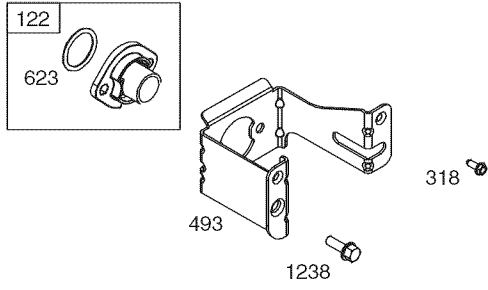

PARTS LIST

Craftsman Engine Model No. 09P702-0008-F1 For Craftsman Mower Model No. 247.370000

PARTS LIST

Craftsman Engine Model No. 09P702-0008-F1 For Craftsman Mower Model No. 247.370000

Ref. No.	Part No.	Description
1	590519	Cylinder Assembly
3	299819s	Kit-Bushing/Seal (Magneto Side)
4	590569	Sump-Engine
5	590525	Head-Cylinder
7	799586	Gasket-Cylinder Head
11	590522	Tube-Breather
12	799587	Gasket-Crankcase
13	590512	Screw (Cylinder Head)
16	590538	Crankshaft
20	391483s	Seal-Oil (PTO Side)
22	692551	Screw (Crankcase Cover/Sump) (1/4-20 x1.19)
22A	590763	Screw (Crankcase Cover/Sump) (1/4-20 x.78)
23	590544	Flywheel
24	222698s	Key-Flywheel (Aluminum)
25	590521	Piston Assembly (Standard)
26	590523	Ring Set (Standard)
27	691588	Lock-Piston Pin
28	699659	Pin-Piston
29	590518	Rod-Connecting
32	691664	Screw (Connecting Rod)
33	590531	Valve-Exhaust
34	590530	Valve-Intake
35	590532	Spring-Valve (Intake)
36	590532	Spring-Valve (Exhaust)
37	590582	Guard-Flywheel
40	590528	Retainer-Valve