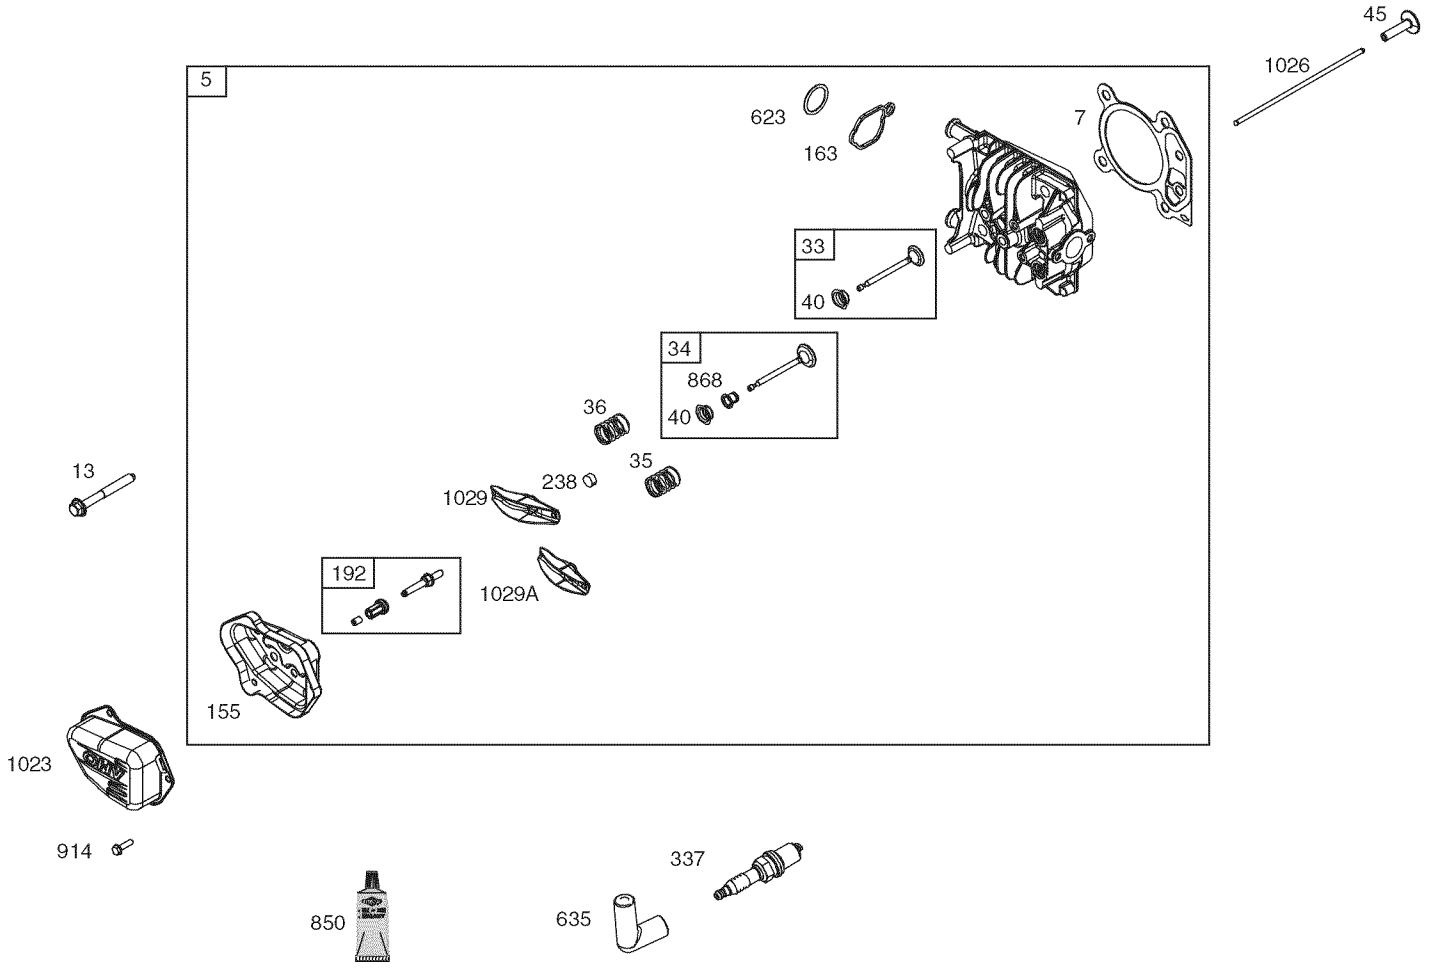

PARTS LIST

Craftsman Engine Model No. 09P702-0008-F1 For Craftsman Mower Model No. 247.370000

PARTS LIST

Craftsman Engine Model No. 09P702-0008-F1 For Craftsman Mower Model No. 247.370000

Ref. No.	Part No.	Description
1	590519	Cylinder Assembly
3	299819s	Kit-Bushing/Seal (Magneto Side)
4	590569	Sump-Engine
5	590525	Head-Cylinder
7	799586	Gasket-Cylinder Head
11	590522	Tube-Breather
12	799587	Gasket-Crankcase
13	590512	Screw (Cylinder Head)
16	590538	Crankshaft
20	391483s	Seal-Oil (PTO Side)
22	692551	Screw (Crankcase Cover/Sump) (1/4-20 x1.19)
22A	590763	Screw (Crankcase Cover/Sump) (1/4-20 x.78)
23	590544	Flywheel
24	222698s	Key-Flywheel (Aluminum)
25	590521	Piston Assembly (Standard)
26	590523	Ring Set (Standard)
27	691588	Lock-Piston Pin
28	699659	Pin-Piston
29	590518	Rod-Connecting
32	691664	Screw (Connecting Rod)
33	590531	Valve-Exhaust
34	590530	Valve-Intake
35	590532	Spring-Valve (Intake)
36	590532	Spring-Valve (Exhaust)
37	590582	Guard-Flywheel
40	590528	Retainer-Valve

Ref. No.	Part No.	Description
43	697799	Slinger-Governor/Oil
45	590514	Tappet-Valve
46	590524	Camshaft
48	N/A	Short Block (Not Available At This Printing)
58	591108	Rope-Starter
60	691915	Grip-Starter Rope
60A	799716	Grip-Starter Rope
75	590546	Washer (Flywheel)
78	793480	Screw (Flywheel Guard)
104	590558	Pin-Float Hinge
121	590589	Kit-Carburetor Overhaul
122	590549	Spacer-Carburetor
125	590556	Carburetor
130	691190	Valve-Throttle (Original Carburetor)
133	591120	Float-Carburetor
155	590529	Plate-Cylinder Head
163	799580	Gasket-Air Cleaner
187	791766	Line-Fuel (Cut To Required Length)
188	793480	Screw (Control Bracket)
192	590535	Adjuster-Rocker Arm
202	590517	Link-Mechanical Governor
209	590541	Spring-Governor (Purple)
222	590560	Bracket-Control
227	590520	Lever-Governor Control
238	590533	Cap-Valve
300	590565	Muffler
305	590586	Screw (Blower Housing)