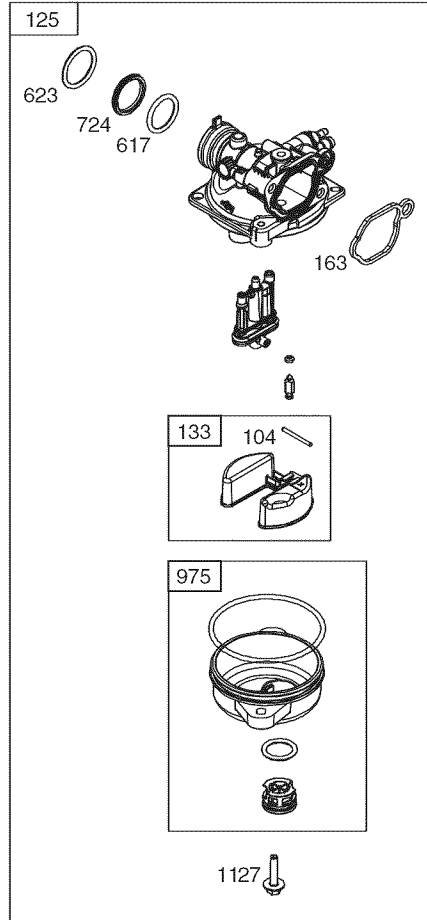

PARTS LIST

Craftsman Engine Model No. 09P702-0008-F1 For Craftsman Mower Model No. 247.370000

PARTS LIST

Craftsman Engine Model No. 09P702-0008-F1 For Craftsman Mower Model No. 247.370000

Ref. No.	Part No.	Description
1	590519	Cylinder Assembly
3	299819s	Kit-Bushing/Seal (Magneto Side)
4	590569	Sump-Engine
5	590525	Head-Cylinder
7	799586	Gasket-Cylinder Head
11	590522	Tube-Breather
12	799587	Gasket-Crankcase
13	590512	Screw (Cylinder Head)
16	590538	Crankshaft
20	391483s	Seal-Oil (PTO Side)
22	692551	Screw (Crankcase Cover/Sump) (1/4-20 x1.19)
22A	590763	Screw (Crankcase Cover/Sump) (1/4-20 x.78)
23	590544	Flywheel
24	222698s	Key-Flywheel (Aluminum)
25	590521	Piston Assembly (Standard)
26	590523	Ring Set (Standard)
27	691588	Lock-Piston Pin
28	699659	Pin-Piston
29	590518	Rod-Connecting
32	691664	Screw (Connecting Rod)
33	590531	Valve-Exhaust
34	590530	Valve-Intake
35	590532	Spring-Valve (Intake)
36	590532	Spring-Valve (Exhaust)
37	590582	Guard-Flywheel
40	590528	Retainer-Valve