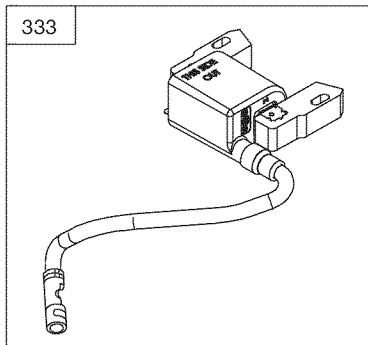

PARTS LIST

Craftsman Engine Model No. 09P702-0008-F1 For Craftsman Mower Model No. 247.370000