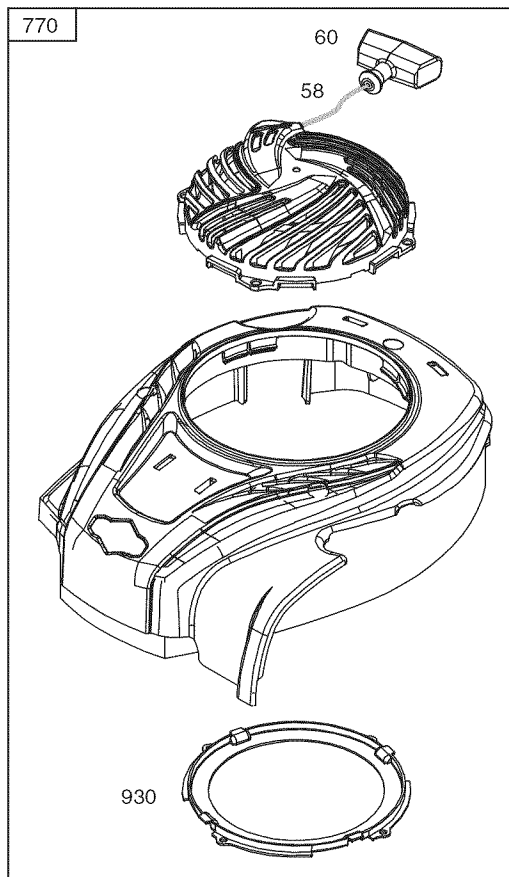

PARTS LIST

Craftsman Engine Model No. 09P702-0008-F1 For Craftsman Mower Model No. 247.370000

1036 EMISSIONS LABEL