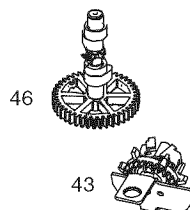

PARTS LIST

Craftsman Mower — Model No. 247.370000

Ref. No.	Part No.	Description
1	747-05184A	Blade Control
2	749-04680-0637	Upper Handle
3	710-0895	Screw, 1/4-15 x .750
4	749-04608A-0637	Lower Handle
5	720-0279	Wing Nut
6	710-1205	Rope Guide
7	710-04998	Carriage Screw ,5/16-18
8	710-04995A	Screw, 5/16-14 x .750
9	720-04072A	Hand Knob
10	731-07486	Side Chute
11	725-0157	Cable Tie
12	712-04222	Nut, Sq., 1/4-20
13	911-04143B	Front Axle Assembly
14	747-0710A	Hinge Pin
15	787-01779	Chute Deflector Bracket
16	911-04142	Rear Axle Assembly
17	734-04562	Wheel, 7 x 1.8
18	931-04486A	Rear Baffle
19	710-05073	Screw, 1/4-20 x .500
20	787-01869A-4043	Deck - 21"
21	987-02516	Hinged Mulch Plug Assembly
22	787-01818A-0637	Front Height Adjuster Plate
23	748-0376E	Blade Adapter
24	942-0741A	Mulching Blade
25	710-1044	Screw , 3/8-24 x 1.50
26	732-1014C	Torsion Spring
27	738-04419A	Sldr. Screw, .375 x .126 x 1/4-20
28	712-04217	Flange Lock Nut, 3/8-16
29	720-04130	Adjustment Lever Knob
30	720-04123A	Wing Nut
31	736-0524B	Blade Bell Support
32	712-04064	Nut, Flange Lock, 1/4-20
33	734-04563	Wheel, 8 x 1.8
34	946-0957	Control Cable
35	710-04683A	TT Screw, 3/8-16 x 1.0
36	731-07203	Trail shield
37	731-07078A	Front Cover
N/A		Engine (see breakdown) B & S Model No. 09P702-0008-F1

PARTS LIST

Craftsman Engine Model No. 09P702-0008-F1 For Craftsman Mower Model No. 247.370000

48 SHORTB LOCK

10580 PERATOR'SM ANUAL

1329 REPLACEMENT ENGINE

1330R EPAIRM ANUAL