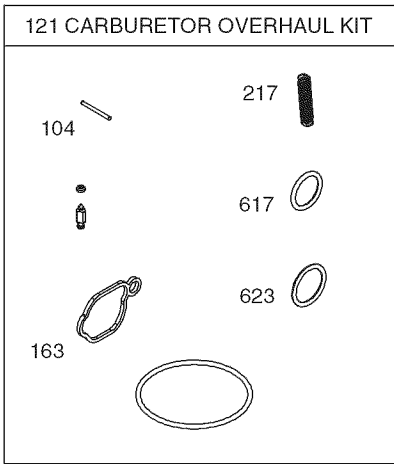

PARTS LIST

Craftsman Engine Model No. 09P702-0008-F1 For Craftsman Mower Model No. 247.370000

PARTS LIST

Craftsman Engine Model No. 09P702-0008-F1 For Craftsman Mower Model No. 247.370000

Ref. No.	Part No.	Description
1	590519	Cylinder Assembly
3	299819s	Kit-Bushing/Seal (Magneto Side)
4	590569	Sump-Engine
5	590525	Head-Cylinder
7	799586	Gasket-Cylinder Head
11	590522	Tube-Breather
12	799587	Gasket-Crankcase
13	590512	Screw (Cylinder Head)
16	590538	Crankshaft
20	391483s	Seal-Oil (PTO Side)
22	692551	Screw (Crankcase Cover/Sump) (1/4-20 x1.19)
22A	590763	Screw (Crankcase Cover/Sump) (1/4-20 x.78)
23	590544	Flywheel
24	222698s	Key-Flywheel (Aluminum)
25	590521	Piston Assembly (Standard)
26	590523	Ring Set (Standard)
27	691588	Lock-Piston Pin
28	699659	Pin-Piston
29	590518	Rod-Connecting
32	691664	Screw (Connecting Rod)
33	590531	Valve-Exhaust
34	590530	Valve-Intake
35	590532	Spring-Valve (Intake)
36	590532	Spring-Valve (Exhaust)
37	590582	Guard-Flywheel
40	590528	Retainer-Valve