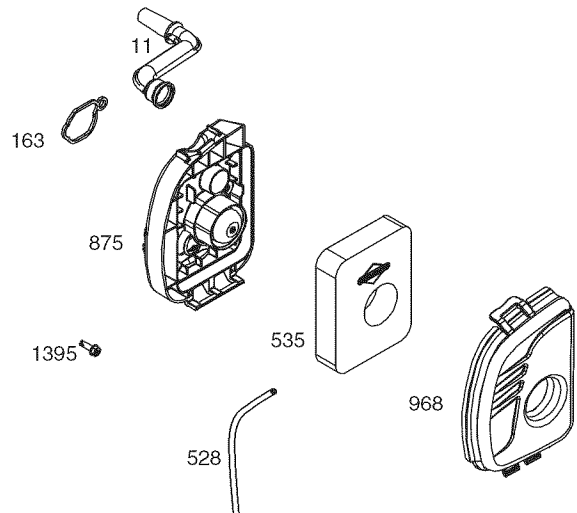

PARTS LIST

Craftsman Engine Model No. 09P702-0008-F1 For Craftsman Mower Model No. 247.370000

PARTS LIST

Craftsman Engine Model No. 09P702-0008-F1 For Craftsman Mower Model No. 247.370000

Ref. No.	Part No.	Description
1	590519	Cylinder Assembly
3	299819s	Kit-Bushing/Seal (Magneto Side)
4	590569	Sump-Engine
5	590525	Head-Cylinder
7	799586	Gasket-Cylinder Head
11	590522	Tube-Breather
12	799587	Gasket-Crankcase
13	590512	Screw (Cylinder Head)
16	590538	Crankshaft
20	391483s	Seal-Oil (PTO Side)
22	692551	Screw (Crankcase Cover/Sump) (1/4-20 x1.19)
22A	590763	Screw (Crankcase Cover/Sump) (1/4-20 x.78)
23	590544	Flywheel
24	222698s	Key-Flywheel (Aluminum)
25	590521	Piston Assembly (Standard)
26	590523	Ring Set (Standard)
27	691588	Lock-Piston Pin
28	699659	Pin-Piston
29	590518	Rod-Connecting
32	691664	Screw (Connecting Rod)
33	590531	Valve-Exhaust
34	590530	Valve-Intake
35	590532	Spring-Valve (Intake)
36	590532	Spring-Valve (Exhaust)
37	590582	Guard-Flywheel
40	590528	Retainer-Valve