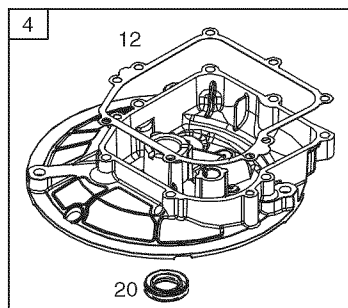

PARTS LIST

Craftsman Mower — Model No. 247.370000

Ref. No.	Part No.	Description
1	747-05184A	Blade Control
2	749-04680-0637	Upper Handle
3	710-0895	Screw, 1/4-15 x .750
4	749-04608A-0637	Lower Handle
5	720-0279	Wing Nut
6	710-1205	Rope Guide
7	710-04998	Carriage Screw ,5/16-18
8	710-04995A	Screw, 5/16-14 x .750
9	720-04072A	Hand Knob
10	731-07486	Side Chute
11	725-0157	Cable Tie
12	712-04222	Nut, Sq., 1/4-20
13	911-04143B	Front Axle Assembly
14	747-0710A	Hinge Pin
15	787-01779	Chute Deflector Bracket
16	911-04142	Rear Axle Assembly
17	734-04562	Wheel, 7 x 1.8
18	931-04486A	Rear Baffle
19	710-05073	Screw, 1/4-20 x .500
20	787-01869A-4043	Deck - 21"
21	987-02516	Hinged Mulch Plug Assembly
22	787-01818A-0637	Front Height Adjuster Plate
23	748-0376E	Blade Adapter
24	942-0741A	Mulching Blade
25	710-1044	Screw , 3/8-24 x 1.50
26	732-1014C	Torsion Spring
27	738-04419A	Sldr. Screw, .375 x .126 x 1/4-20
28	712-04217	Flange Lock Nut, 3/8-16
29	720-04130	Adjustment Lever Knob
30	720-04123A	Wing Nut
31	736-0524B	Blade Bell Support
32	712-04064	Nut, Flange Lock, 1/4-20
33	734-04563	Wheel, 8 x 1.8
34	946-0957	Control Cable
35	710-04683A	TT Screw, 3/8-16 x 1.0
36	731-07203	Trail shield
37	731-07078A	Front Cover
N/A		Engine (see breakdown) B & S Model No. 09P702-0008-F1

PARTS LIST

Craftsman Engine Model No. 09P702-0008-F1 For Craftsman Mower Model No. 247.370000

48 SHORTB LOCK

10580 PERATOR'SM ANUAL

1329 REPLACEMENT ENGINE

1330R EPAIRM ANUAL